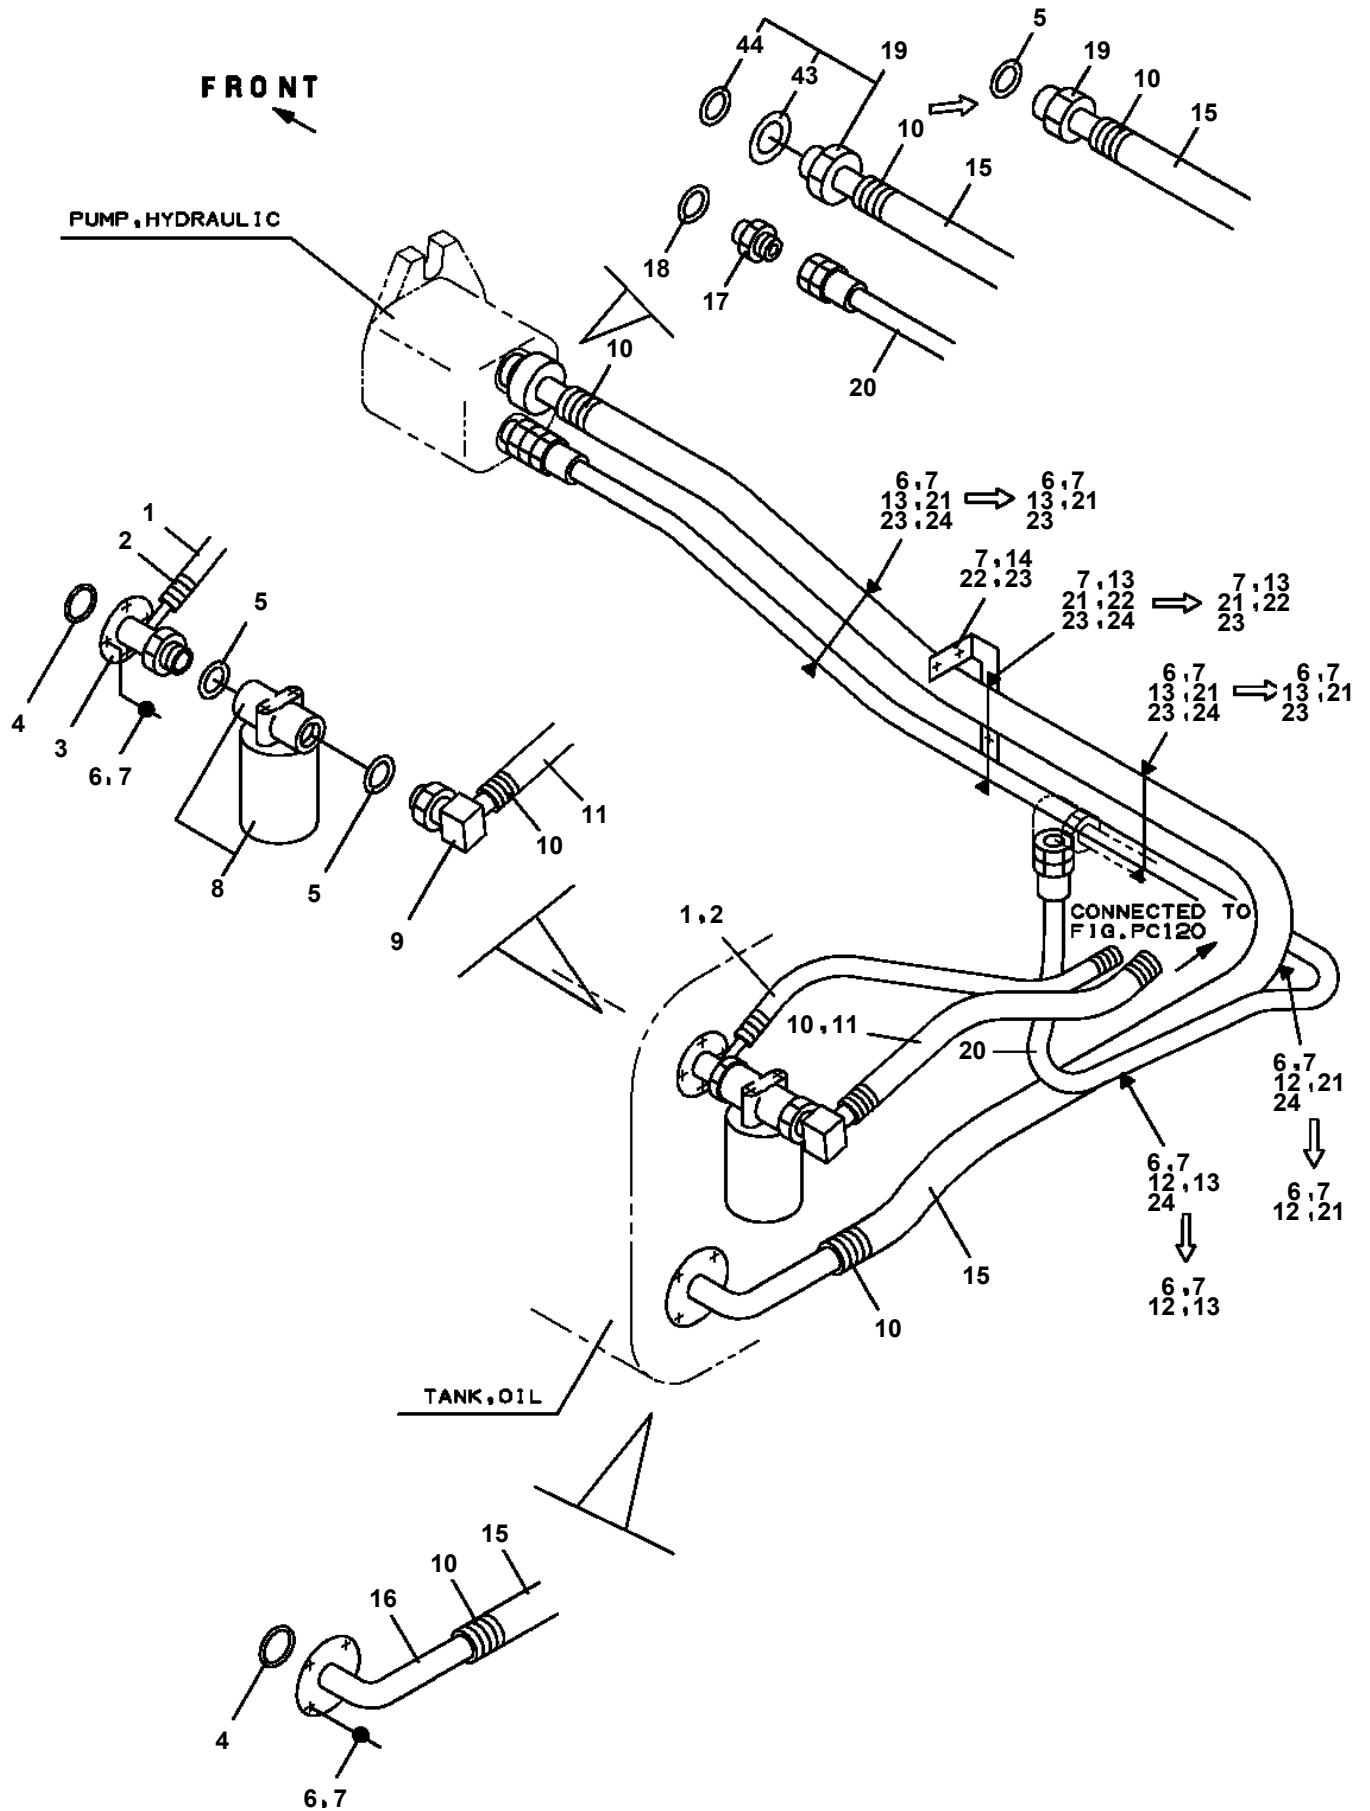

LS-1800-1-41200 LOWER,ISUZU KK-NPS72LN
PX1000696-00 MOUNTING PARTS
ASSEMBLY

CLICK HERE TO **DOWNLOAD** THE COMPLETE MANUAL

- Thank you very much for reading the preview of the manual.
- You can download the complete manual from: www.heydownloads.com by clicking the link below

- Please note: If there is no response to CLICKING the link, please download this PDF first and then click on it.

CLICK HERE TO **DOWNLOAD** THE COMPLETE MANUAL

**LS-1800-1-41200 LOWER, ISUZU KK-NPS72LN
PB1411033-01 PIPING, HYDRAULIC LOWER**

LS-1800-1-41200 LOWER,ISUZU KK-NPS72LN
PH5034451-00 HARNESS

LS-1800-1-41200 LOWER, ISUZU KK-NPS72LN
 PL1030807-01 OPE.ASSY, ACCELERATOR

A

LS-1800-1-41200 LOWER,ISUZU KK-NPS72LN
PP5500003-00 PUMP,OIL (32CC:L)

LS-1800-1-41200 LOWER, ISUZU KK-NPS72LN

Pos No.	Parts No	Parts Name	Qty	Unit	Technical Data	Serial No (Start)	Serial No (End)	Remarks	Pages
1	42862300400	SUPPORT	1						
2	37000522050	PLATE	10						
3	42862300500	SUPPORT	1						
4	42860250030	SUPPORT	4						
5	42862300100	PLATE	2				HD0066		
	42862301000	PLATE	2			HD0067			
6	42862300200	PLATE	2				HD0066		
	42862301100	PLATE	2			HD0067			
7	42862300300	PLATE	2				HD0066		
	42862301200	PLATE	2			HD0067			
8	37000524530	PLATE	2						
9	42862300600	SUPPORT	1						
10	90101516110	BOLT	2						
11	90201401600	NUT	2		M16				
12	42862300700	SUPPORT	1						
13	42862300800	PLATE	N		T=1.0				
14	42862300900	PLATE	N		T=2.3				
15	37000507720	PLATE	2						