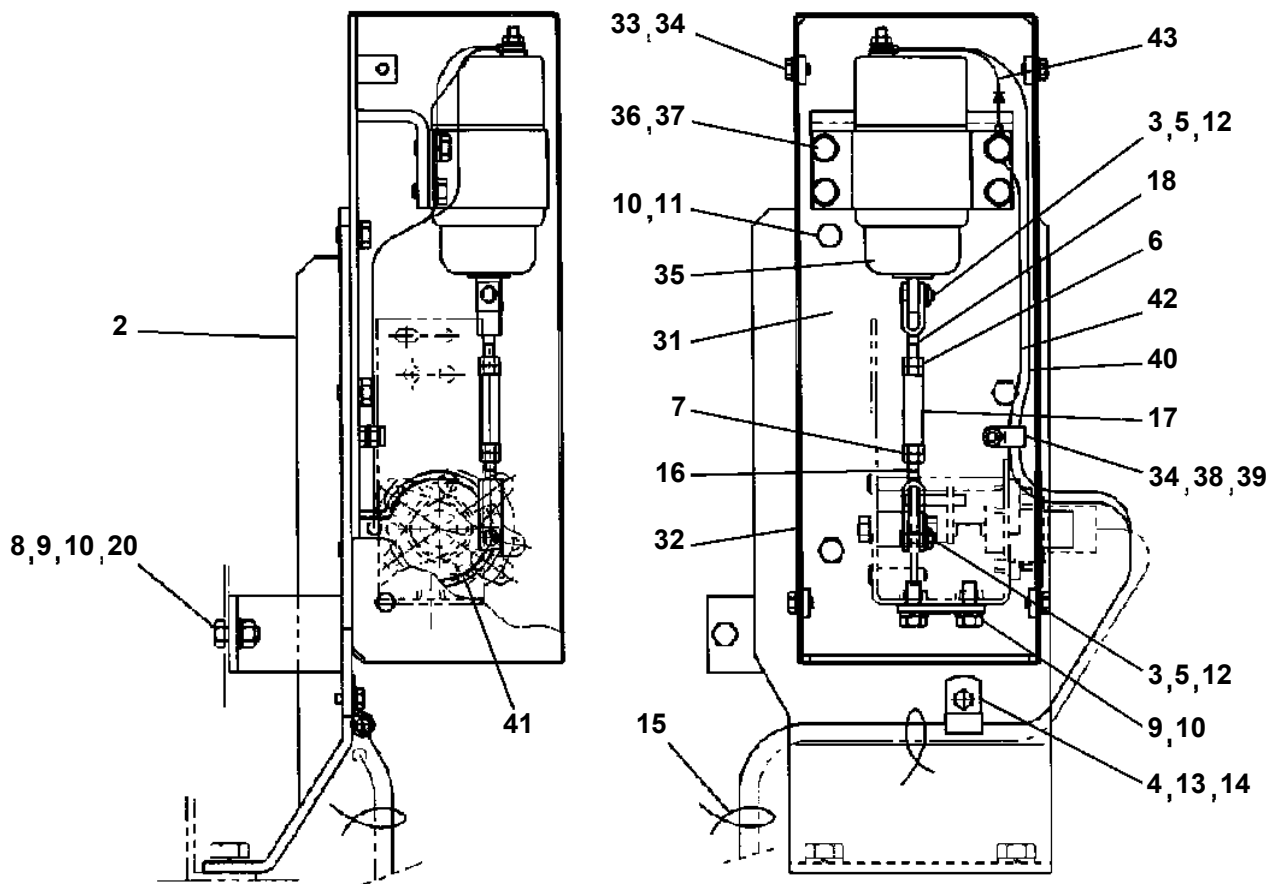

LS-1800-1-41200 LOWER, ISUZU KK-NPS72LN
PL1030807-01 OPE.ASSY, ACCELERATOR

A