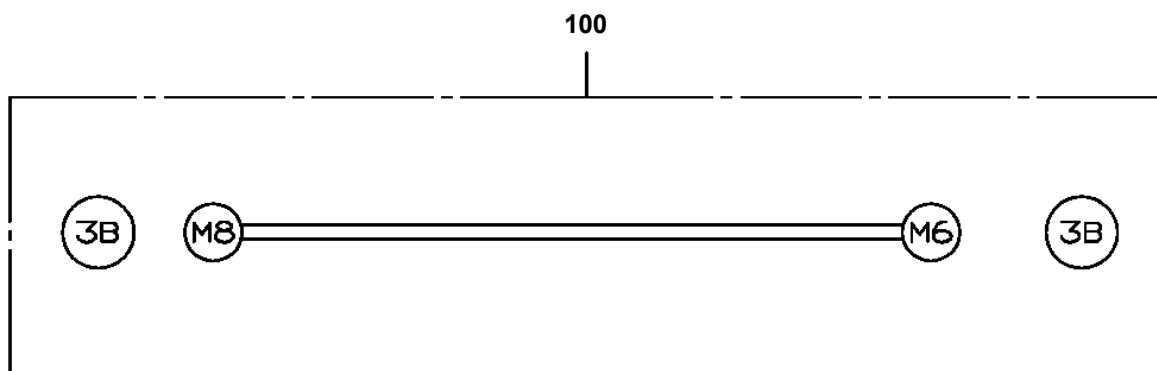

LS-1800-1-41200 LOWER,ISUZU KK-NPS72LN
PH5034451-00 HARNESS