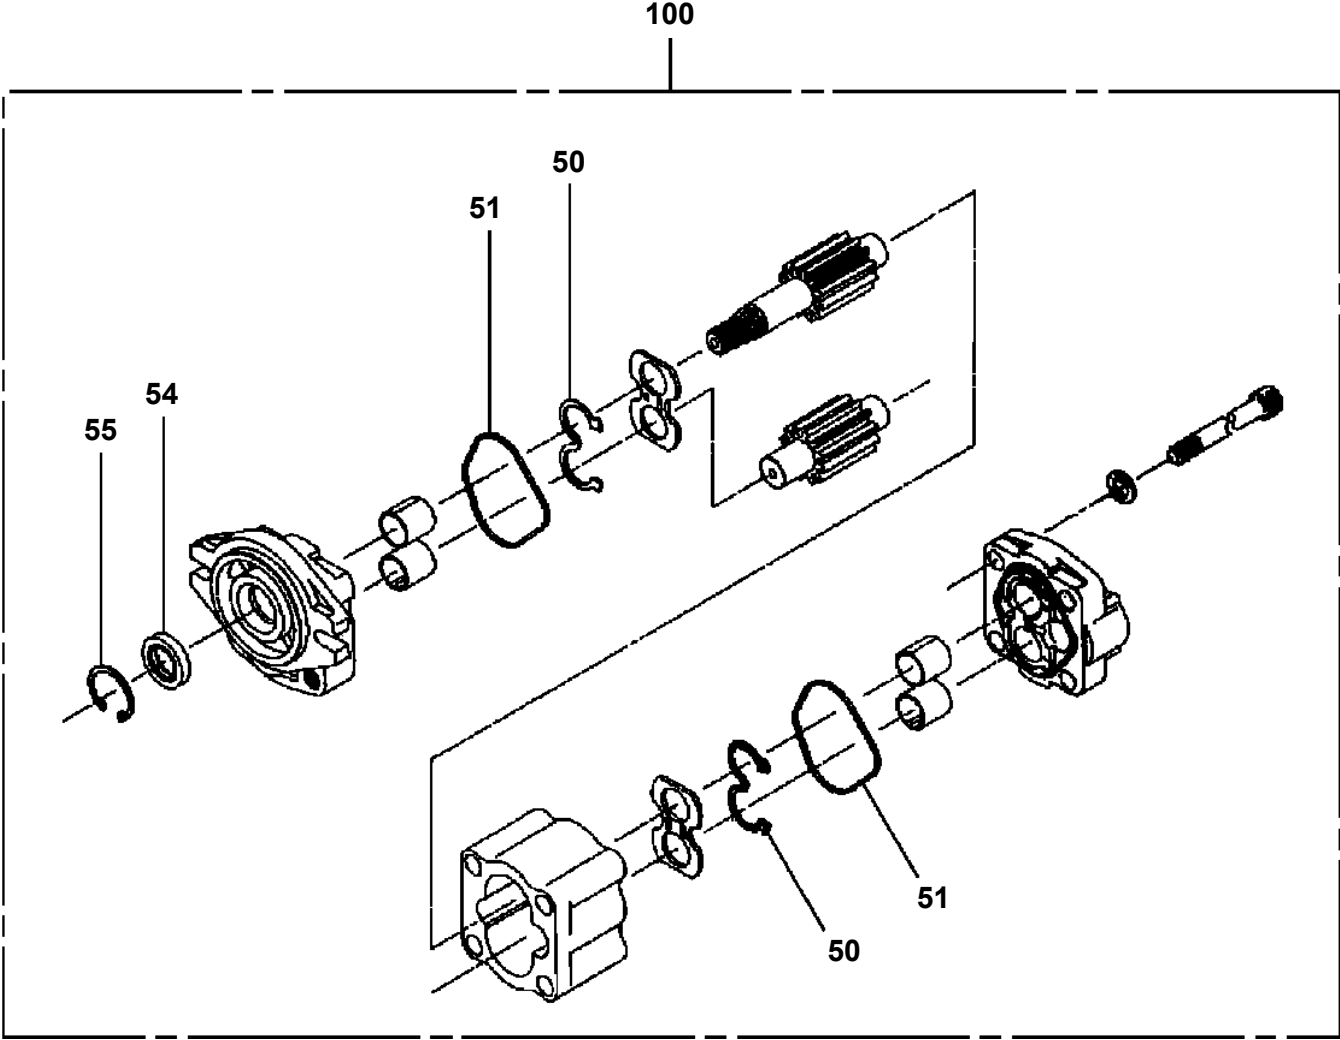

LS-1800-1-41200 LOWER, ISUZU KK-NPS72LN

Pos No.	Parts No	Parts Name	Qty	Unit	Technical Data	Serial No (Start)	Serial No (End)	Remarks	Pages
1	42862300400	SUPPORT	1						
2	37000522050	PLATE	10						
3	42862300500	SUPPORT	1						
4	42860250030	SUPPORT	4						
5	42862300100	PLATE	2				HD0066		
	42862301000	PLATE	2			HD0067			
6	42862300200	PLATE	2				HD0066		
	42862301100	PLATE	2			HD0067			
7	42862300300	PLATE	2				HD0066		
	42862301200	PLATE	2			HD0067			
8	37000524530	PLATE	2						
9	42862300600	SUPPORT	1						
10	90101516110	BOLT	2						
11	90201401600	NUT	2		M16				
12	42862300700	SUPPORT	1						
13	42862300800	PLATE	N		T=1.0				
14	42862300900	PLATE	N		T=2.3				
15	37000507720	PLATE	2						