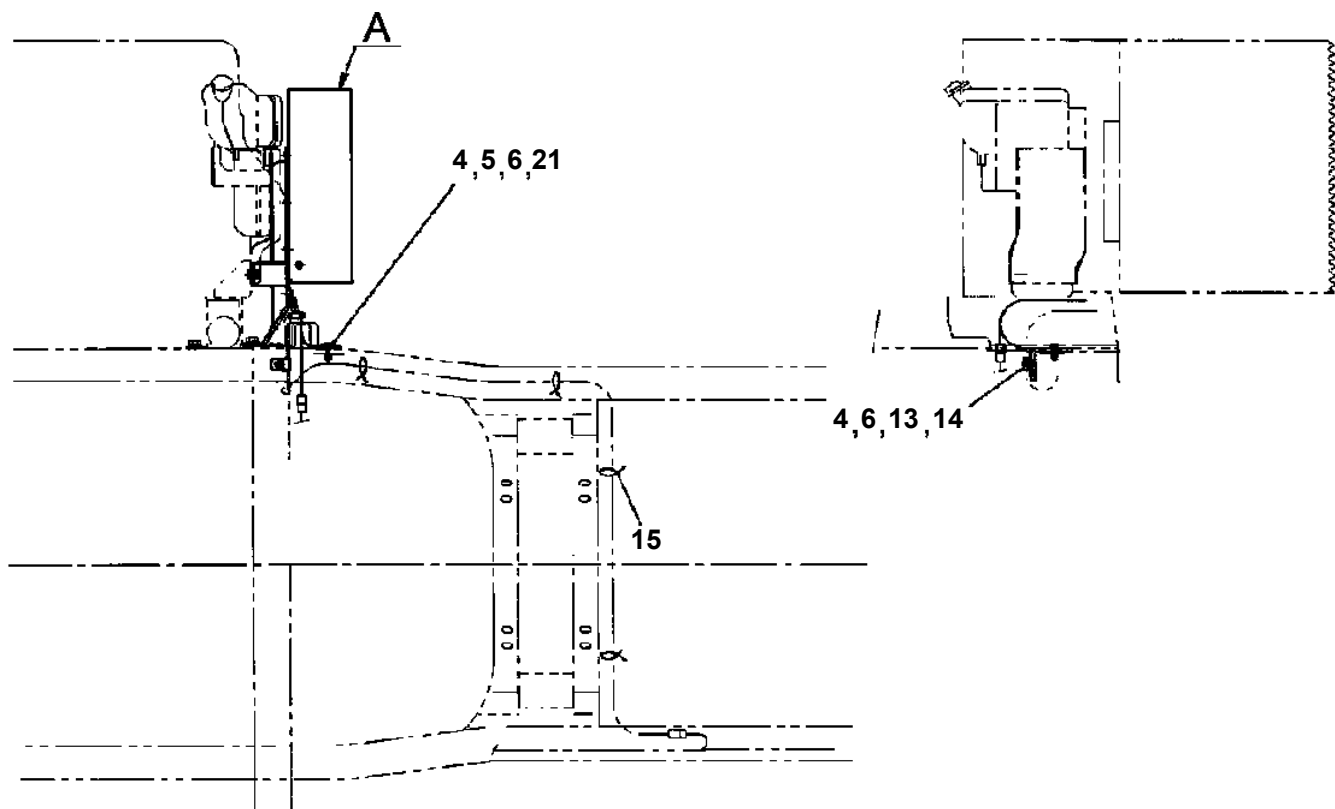

LS-1800-1-41200 LOWER, ISUZU KK-NPS72LN
PL1030807-01 OPE.ASSY, ACCELERATOR

A