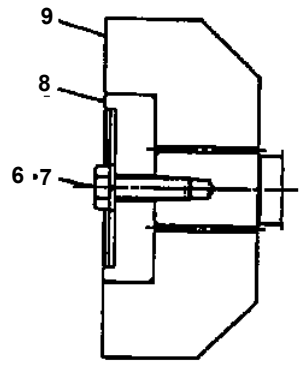

**AT-230-1 42014140300 LOWER, ISUZU P-FTR12HA
PX1220111-00 PUMP INSTALLATION**

B部詳細