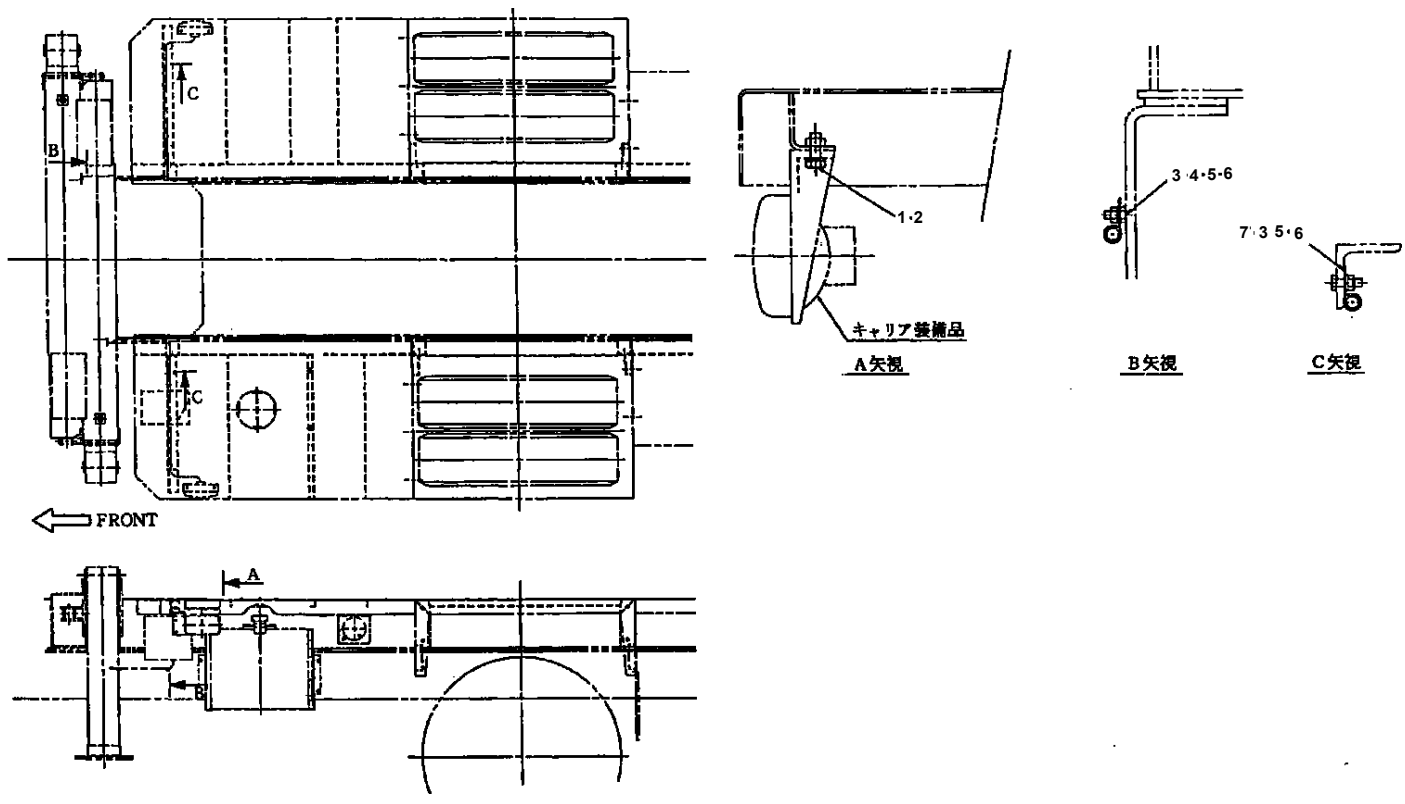

AT-230-1 42014140300 LOWER, ISUZU P-FTR12HA
PN1010655-00 ELEC.ASSY (TURN SIGNAL)