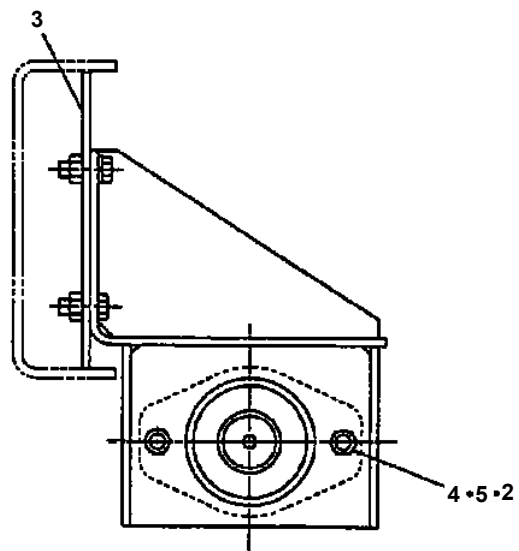

**AT-230-1 42014140300 LOWER, ISUZU P-FTR12HA
PX1220111-00 PUMP INSTALLATION**

A-A断面