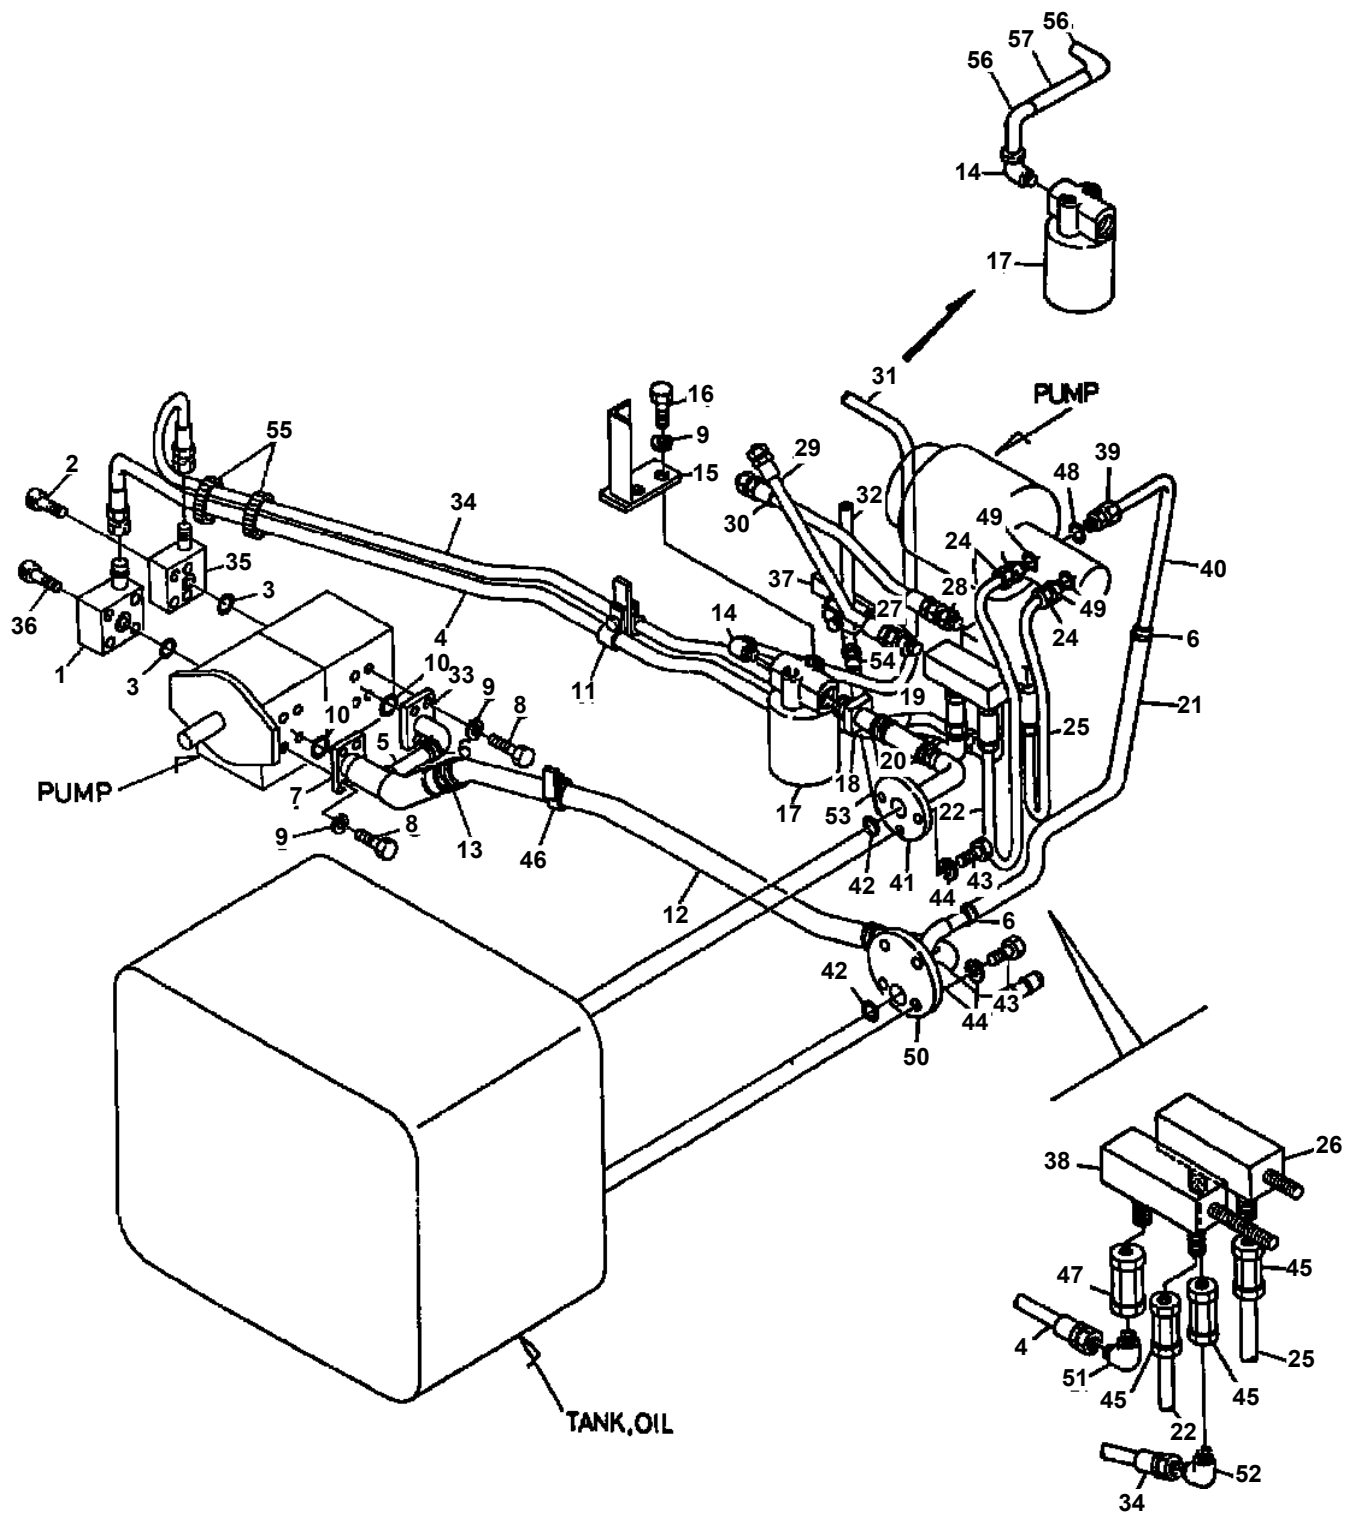

AT-230-1 42014140300 LOWER,ISUZU P-FTR12HA

PX1000981-00 MOUNTING PARTS

PY1001205-00 OPTIONS

ASSEMBLY

CLICK HERE TO **DOWNLOAD** THE COMPLETE MANUAL

- Thank you very much for reading the preview of the manual.
- You can download the complete manual from: www.heydownloads.com by clicking the link below

Pos No.	Parts No	Parts Name	Qty	Unit	Technical Data	Serial No (Start)	Serial No (End)	Remarks
1	90131508030	BOLT,HEXAGON SOCKET	4		M8X30			
2	90131510025	BOLT,HEXAGON SOCKET	32		M10X25			
3	90302040801	WASHER,SPRING	4		8			
4	90302041001	WASHER,SPRING	32		10			
5	80602110420	RING,RITAINING	1		R42			
7	91002905000	O-RING	1		1B G50			
8	91002907500	O-RING	4		1B G75			
20	36650495010	JOINT	1					
27	36650495020	SEAL,OIL	1					
28	36650495030	SEAL,OIL	1					
41	36650495041	PUMP,HYDRAULIC (NO.1)	1					
42	36650495051	PUMP,HYDRAULIC	1					
50	36650490001	PUMP,HYDRAULIC	1					

AT-230-1 42014140300 LOWER,ISUZU P-FTR12HA
PB1410228-01 PIPING,HYDRAULIC LOWER

**AT-230-1 42014140300 LOWER,ISUZU P-FTR12HA
PC1100030-04 OPERATION SYSTEM, OUTRIGGER**

AT-230-1 42014140300 LOWER,ISUZU P-FTR12HA