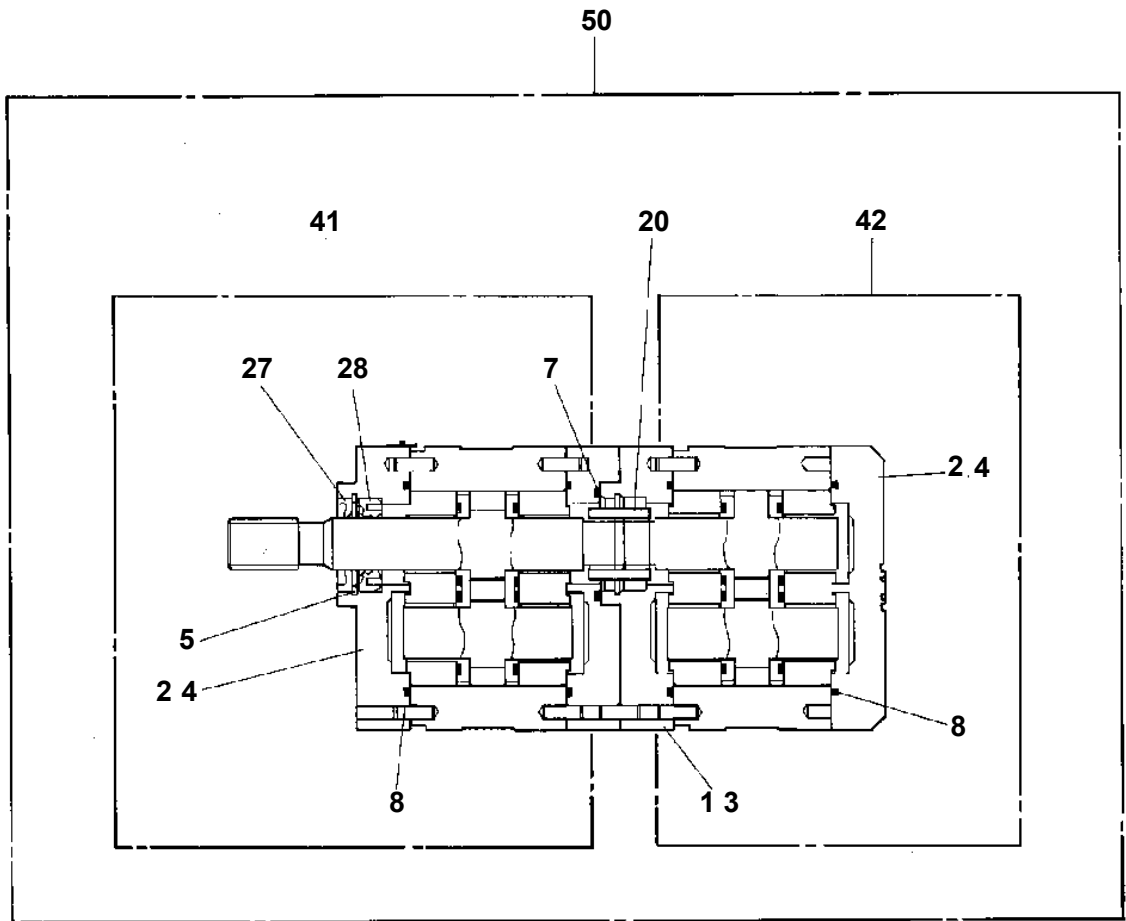

AT-230-1 42014110600 LOWER,NISSAN U-CM89ESHRA
PB1100002-00 PUMP,HYDRAULIC

AT-230-1 42014110600 LOWER,NISSAN U-CM89ESHRA

Pos No.	Parts No	Parts Name	Qty	Unit	Technical Data	Serial No (Start)	Serial No (End)	Remarks
1	42640030220	FITTING,FLANGE	1					
2	90131510045	BOLT,HEXAGON SOCKET	4		M10X45			
3	91002902500	O-RING	2		1B G25			
4	37002414580	HOSE	1		L=710			
5	37002502420	HOSE	1		L=95			
6	91803600300	CLIP	6		D=22-30			
7	42640010250	FITTING,FLANGE	1					
8	90101210025	BOLT	8		M10X25			
9	90302041001	WASHER,SPRING	10		10			
10	91002903000	O-RING	2		1B G30			
11	42640030400	CLAMP ASSY	1					
12	37002504630	HOSE	1		L=600			
13	91803600500	CLIP	4		D=35-50			
14	80303030321	FITTING,ELBOW	1		KLN28-080N		385401	
	80303130321	FITTING,ELBOW	1		KLO28-080E	385402		
15	42640440010	SUPPORT	1					
16	90101210016	BOLT	2		M10X16			
17	36670100000	FILTER,OIL (YAMASHIN)	1				385401	
	36672280000	FILTER,OIL (YAMASHIN)	1			385402		
18	37000908240	JOINT	1				385401	
	44340011200	JOINT	1		PF1	385402		
19	37002502630	HOSE	1		L=160			
20	91803600400	CLIP	7		D=27-40		385401	
	91803600400	CLIP	8		D=27-40	385402		
21	37002501510	HOSE	1		L=355			
22	81408000160	PIPE,STEEL	1	M	12X1.4T			
24	80302090161	FITTING	2		KCO12-030N			
25	81408000160	PIPE,STEEL	1	M	12X1.4T			
26	42640030260	JOINT	1					
27	80430410850	JOINT	1					
28	80430410650	JOINT	1					
29	37002409040	HOSE	1		L=355			
30	37002404840	HOSE	1		L=280			
32	42640030110	JOINT	1					
33	42640010061	FITTING,FLANGE	1					
34	37002416930	HOSE	1		L=710			
35	42640030290	FITTING,FLANGE	1					
36	90131510050	BOLT,HEXAGON SOCKET	4		M10X50			
37	37000704030	CLAMP ASSY	1					
38	42640030320	JOINT	1					
39	80302090241	FITTING	1		KCO18-040N			
40	42640030350	JOINT	1					
41	42640030160	FITTING,FLANGE	1					
42	91001204500	O-RING	2		1A G45			
43	90101208016	BOLT	8		M8X16			
44	90302040801	WASHER,SPRING	8		8			
45	80321112050	VALVE,CHECK	3					
47	80321118050	VALVE,CHECK	1					
48	91002801800	O-RING	1		1B P18			
49	91002801400	O-RING	2		1B P14			
50	42640030190	FITTING,FLANGE	1					
51	42640030370	JOINT	1					
52	42640030380	JOINT	1					
53	37002504640	HOSE	1		L=600			
54	91803600250	CLIP	4		D=18-25			
55	42640910230	JOINT	2					
56	37002509080	HOSE	1		L=145			
57	91002802900	O-RING	1		1B P29	385402		
71	91002802900	O-RING	1		1B P29	385402