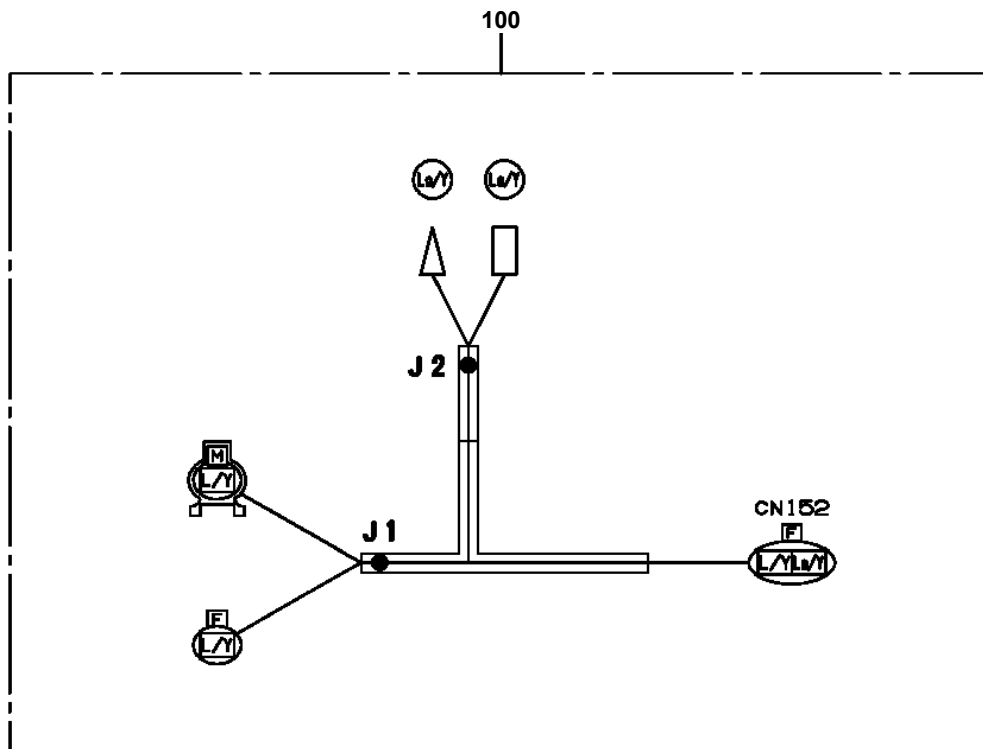

Pos No.	Parts No	Parts Name	Qty	Unit	Technical Data	Serial No (Start)	Serial No (End)	Remarks	Page
1	(*****)	PUMP INSTALLATION	1						00001
2	(*****)	WEIGHT	1						00004
3	(*****)	BOX,TOOL (LEFT)	1						00005
4	(*****)	BOX,TOOL (RIGHT)	1						00004
5	(*****)	EARTHING DEVICE	1						00005
6	(*****)	MOUNT	1						00002
7	(*****)	ATTACHMENT,JIB	1						00001

**AT-147-1 42096160100 LOWER, TOYOTA KK-XZU350H-TKMSS6  
PB1110007-01 PUMP INSTALLATION**

AT-147-1 42096160100 LOWER, TOYOTA KK-XZU350H-TKMSS6  
PB1380124-00 POWER SUPPLY (ENGINE/MODIF.WIRING)

リレーボックス

AT-147-1 42096160100 LOWER,TOYOTA KK-XZU350H-TKMSS6  
PH5032156-00 HARNESS

# AT-147-1 42096160100 LOWER,TOYOTA KK-XZU350H-TKMSS6

Pos No.	Parts No	Parts Name	Qty	Unit	Technical Data	Serial No (Start)	Serial No (End)
1	82420506412	TRIM	1	M			
3	82111101010	TERMINAL	2				
4	82111101510	TERMINAL	2				
5	82114101010	CONNECTOR	2				
6	82114102010	CONNECTOR (1P FEMALE,HOUSING)	2				
7	82121101050	PLUG (BLACK/AV0.3 TO 0.5)	4				
8	42932780100	HARNESS	1				
9	91810132530	FASTENER	30				
10	82100002596	RELAY	1				
12	42801710200	LAMP ASSY (RED)	1				
13	42930890210	PLATE,NAME	1				
14	82100002597	RELAY	1				
15	90101206012	BOLT	2		M6X12		
16	90302040601	WASHER,SPRING	2		6		
17	42932780200	HARNESS	1				
18	82100000192	TERMINAL	2				
19	82100000182	INSULATOR	2				
20	82100000191	TERMINAL	2				
21	82100000183	INSULATOR	2				
41	82154101010	METER,HOUR	1		701QN		
42	42932100200	SUPPORT	1				
43	90101206014	BOLT	2		M6X14		
44	90201200600	NUT	2		M6		
45	90303070601	WASHER,PLAIN	2		6		
46	90302040601	WASHER,SPRING	2		6		
65	82100002486	LAMP,PILOT	1				