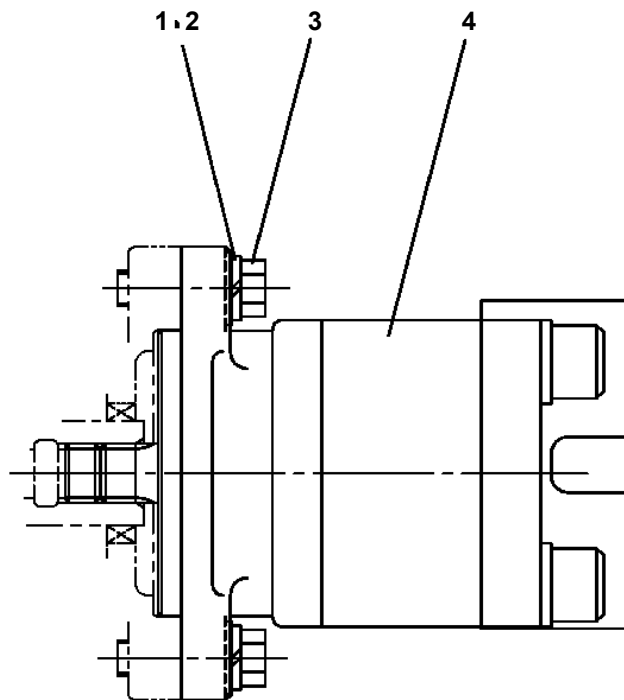

AT-147-1 42096160100 LOWER,TOYOTA KK-XZU350H-TKMSS6

Pos No.	Parts No	Parts Name	Qty	Unit	Technical Data	Serial No (Start)	Serial No (End)	Remarks	Page
1	(*****)	PUMP INSTALLATION	1						00001
2	(*****)	WEIGHT	1						00004
3	(*****)	BOX,TOOL (LEFT)	1						00005
4	(*****)	BOX,TOOL (RIGHT)	1						00004
5	(*****)	EARTHING DEVICE	1						00005
6	(*****)	MOUNT	1						00002
7	(*****)	ATTACHMENT,JIB	1						00001

**AT-147-1 42096160100 LOWER, TOYOTA KK-XZU350H-TKMSS6
PB1110007-01 PUMP INSTALLATION**