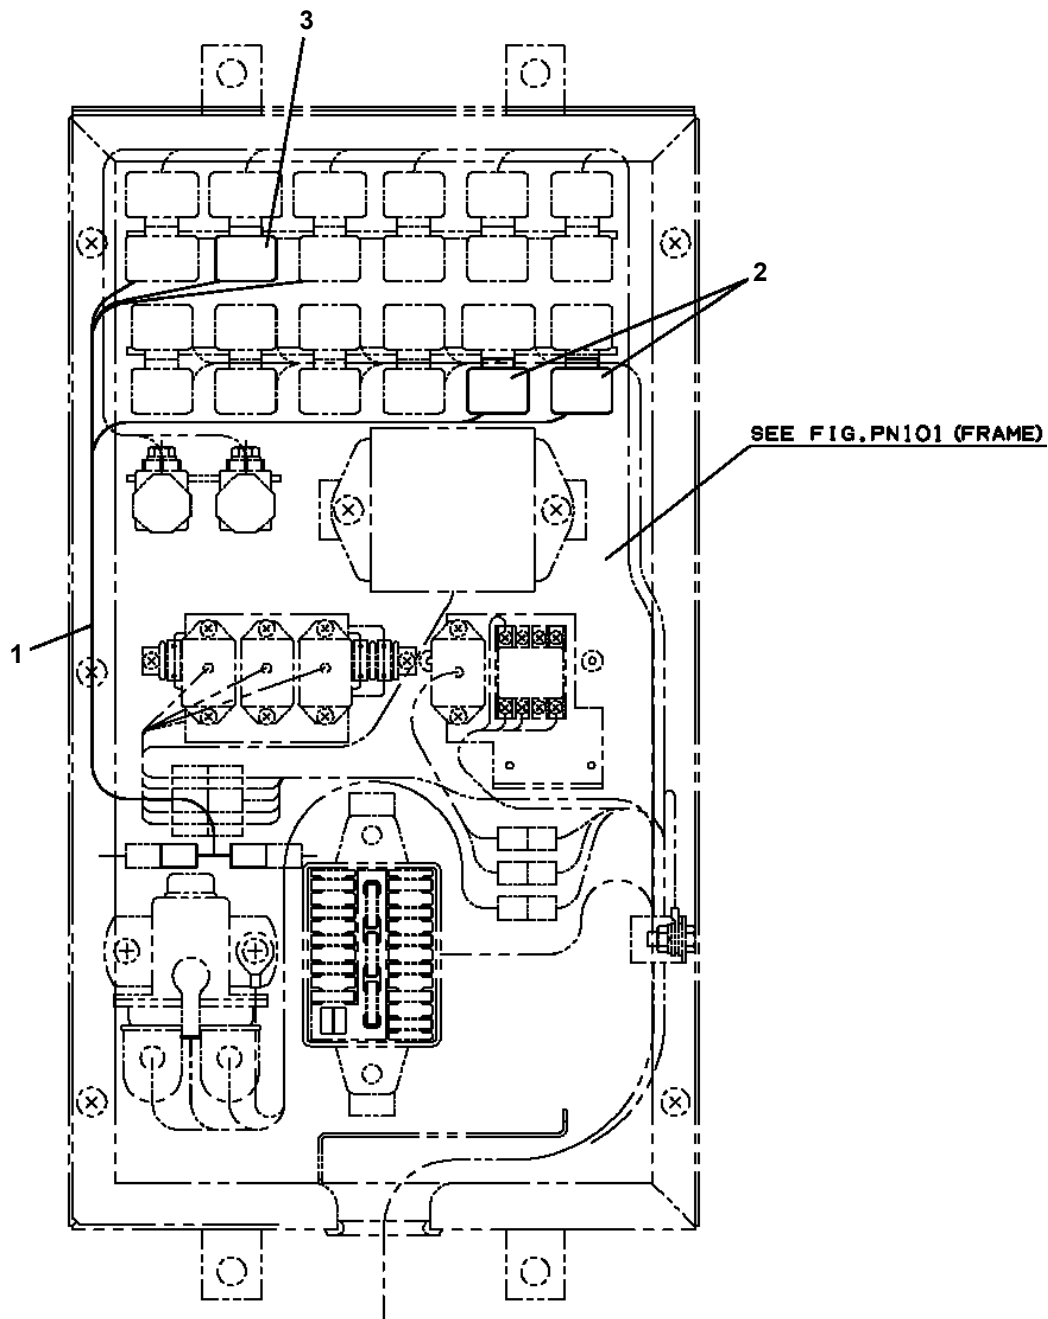

AT-147-1 42096160100 LOWER, TOYOTA KK-XZU350H-TKMSS6
PB1380124-00 POWER SUPPLY (ENGINE/MODIF.WIRING)

リレーボックス