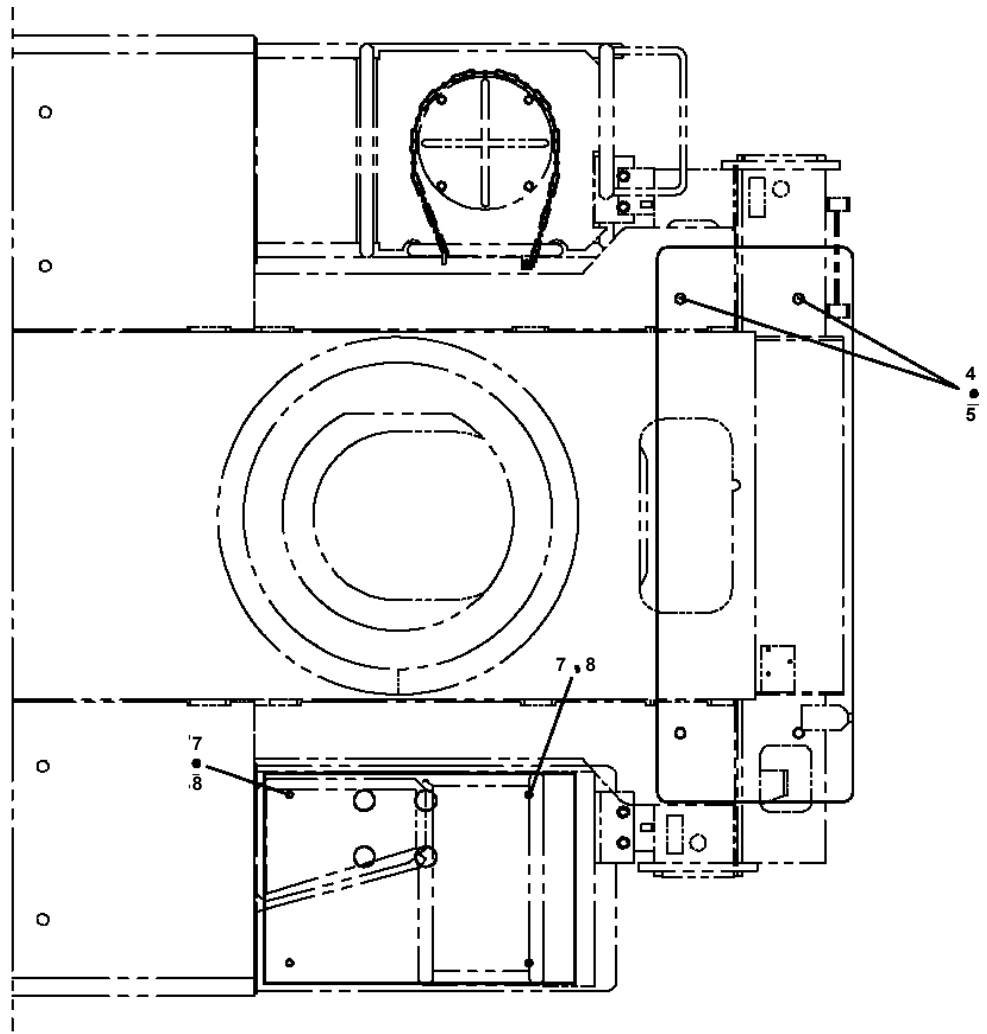

AT-147-1 42096160100 LOWER, TOYOTA KK-XZU350H-TKMSS6
PX1290363-00 WEIGHT

AT-147-1 42096160100 LOWER,TOYOTA KK-XZU350H-TKMSS6

Pos No.	Parts No	Parts Name	Qty	Unit	Technical Data	Serial No (Start)	Serial No (End)	Remarks	P
3	42833917510	WINDOW	1						
6	42833917560	WINDOW	1						
11	82460015181	CATCH (WITH KEY)	2						
12	82460015182	CATCH (WITHOUT KEY)	1						
13	42833917520	INSULATOR	3						
25	82464046130	GAS SPRING	4						
26	42833627680	CATCH (WITH KEY)	1						
27	42833917530	BOLT (PUSH)	2						
29	42833627690	LOCK	2						
30	42833917540	HINGE	6						
36	42833917550	WINDOW	1						
100	42833911000	BOX,TOOL (RIGHT)	1