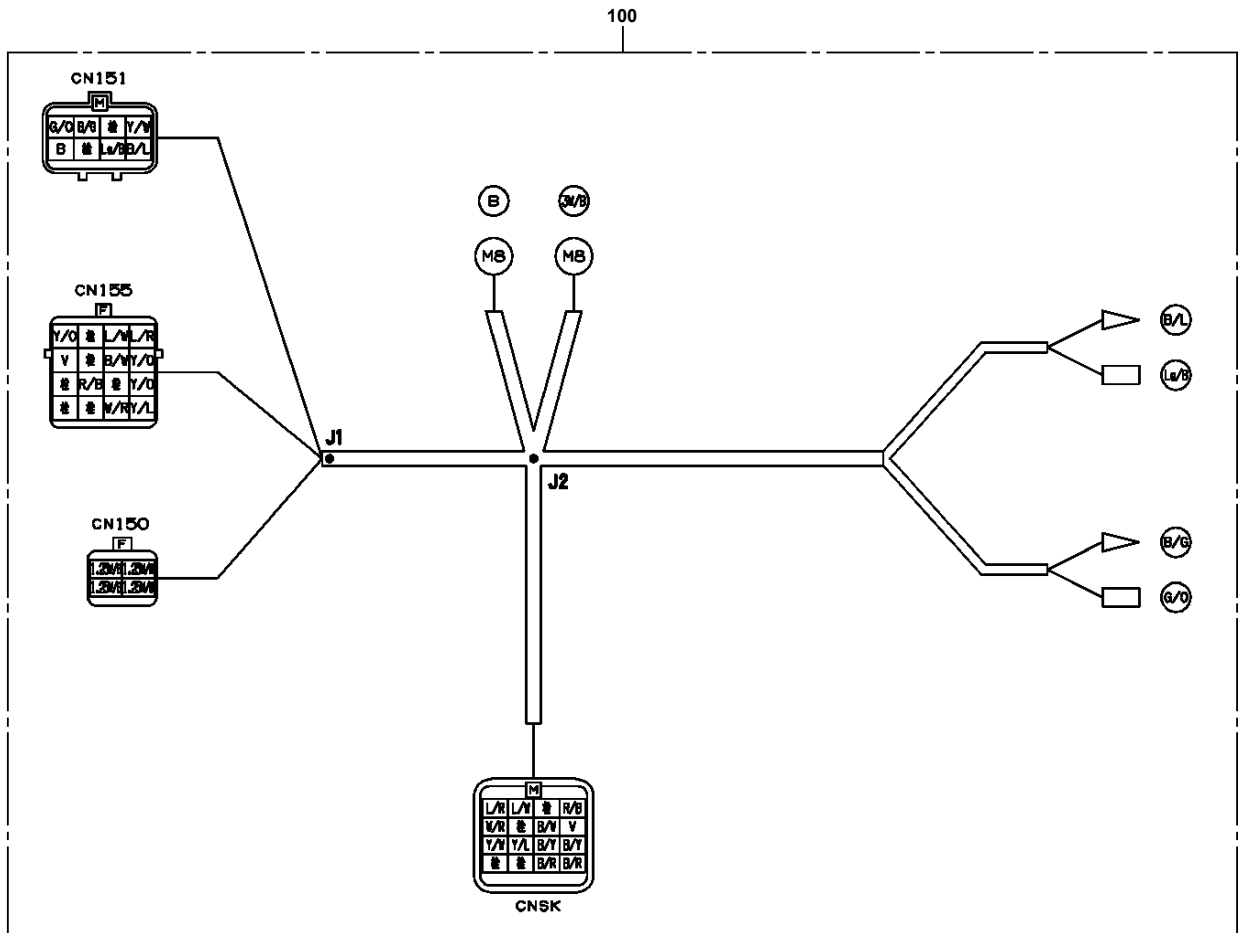

AT-146-3 43011143600 LOWER,ISUZU PDG-NKR85YN-EN5AHY-M

PO1000171-00 INDICATION PLATES

PX2001380-00 CARRIER UNIT

PX3000632-00 MOUNTING UNIT

ASSEMBLY

CLICK HERE TO **DOWNLOAD** THE COMPLETE MANUAL

- Thank you very much for reading the preview of the manual.
- You can download the complete manual from: www.heydownloads.com by clicking the link below

- Please note: If there is no response to CLICKING the link, please download this PDF first and then click on it.

CLICK HERE TO **DOWNLOAD** THE COMPLETE MANUAL

**AT-146-3 43011143600 LOWER,ISUZU PDG-NKR85YN-EN5AHY-M
PB1110007-01 PUMP INSTALLATION**

AT-146-3 43011143600 LOWER,ISUZU PDG-NKR85YN-EN5AHY-M
 PH5031054-00 HARNESS

AT-146-3 43011143600 LOWER,ISUZU PDG-NKR85YN-EN5AHY-M
PH5032382-00 HARNESS

AT-146-3 43011143600 LOWER,ISUZU PDG-NKR85YN-EN5AHY-M
PN1014682-00 ELEC.ASSY (ACCELERATOR)