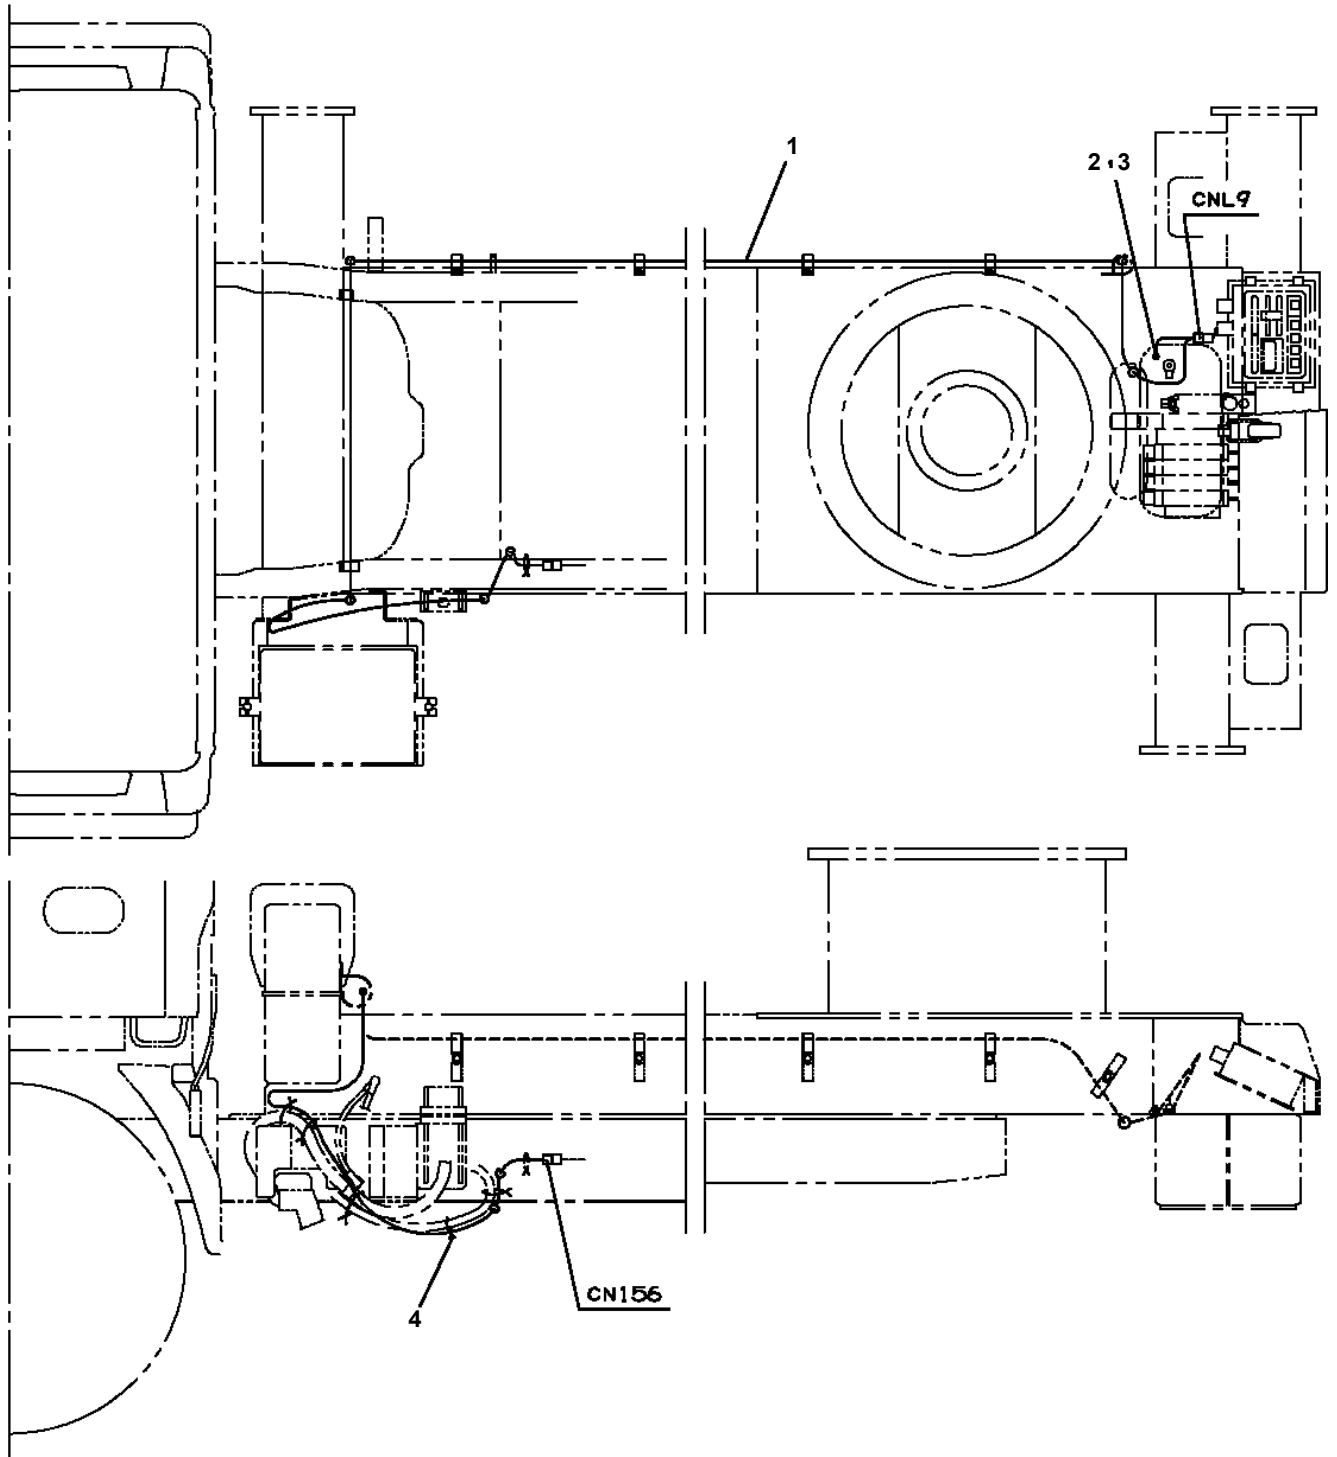

AT-146-3 43011143600 LOWER,ISUZU PDG-NKR85YN-EN5AHY-M
 PH5031054-00 HARNESS

AT-146-3 43011143600 LOWER,ISUZU PDG-NKR85YN-EN5AHY-M
PH5032382-00 HARNESS

AT-146-3 43011143600 LOWER,ISUZU PDG-NKR85YN-EN5AHY-M
PN1014682-00 ELEC.ASSY (ACCELERATOR)

FRONT ←

AT-146-3 43011143600 LOWER,ISUZU PDG-NKR85YN-EN5AHY-M
PR5210003-00 RELAY

AT-146-3 43011143600 LOWER,ISUZU PDG-NKR85YN-EN5AHY-M
 PX1310319-03 MOUNT,LAMP (TAIL)

CLICK HERE TO **DOWNLOAD** THE COMPLETE MANUAL