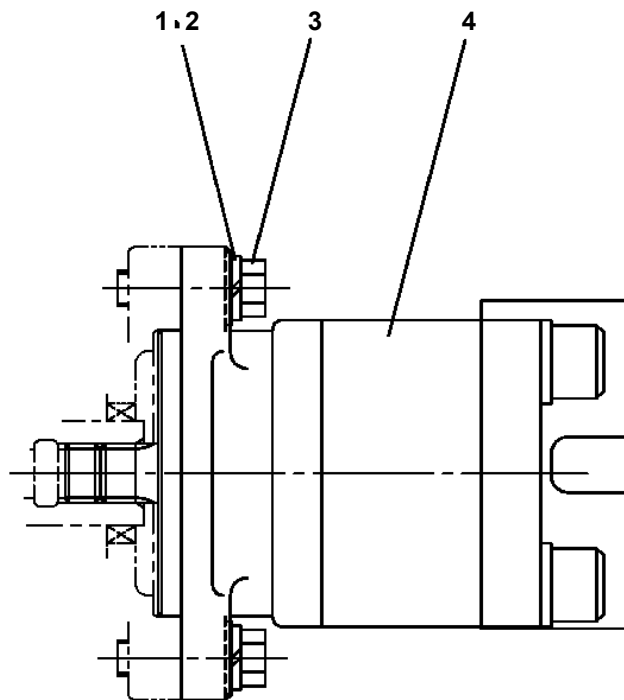

AT-146-3 43011143600 LOWER,ISUZU PDG-NKR85YN-EN5AHY-M

PO1000171-00 INDICATION PLATES

PX2001380-00 CARRIER UNIT

PX3000632-00 MOUNTING UNIT

ASSEMBLY

CLICK HERE TO **DOWNLOAD** THE COMPLETE MANUAL

- Thank you very much for reading the preview of the manual.
- You can download the complete manual from: www.heydownloads.com by clicking the link below

- Please note: If there is no response to CLICKING the link, please download this PDF first and then click on it.

CLICK HERE TO **DOWNLOAD** THE COMPLETE MANUAL

**AT-146-3 43011143600 LOWER,ISUZU PDG-NKR85YN-EN5AHY-M
PB1110007-01 PUMP INSTALLATION**