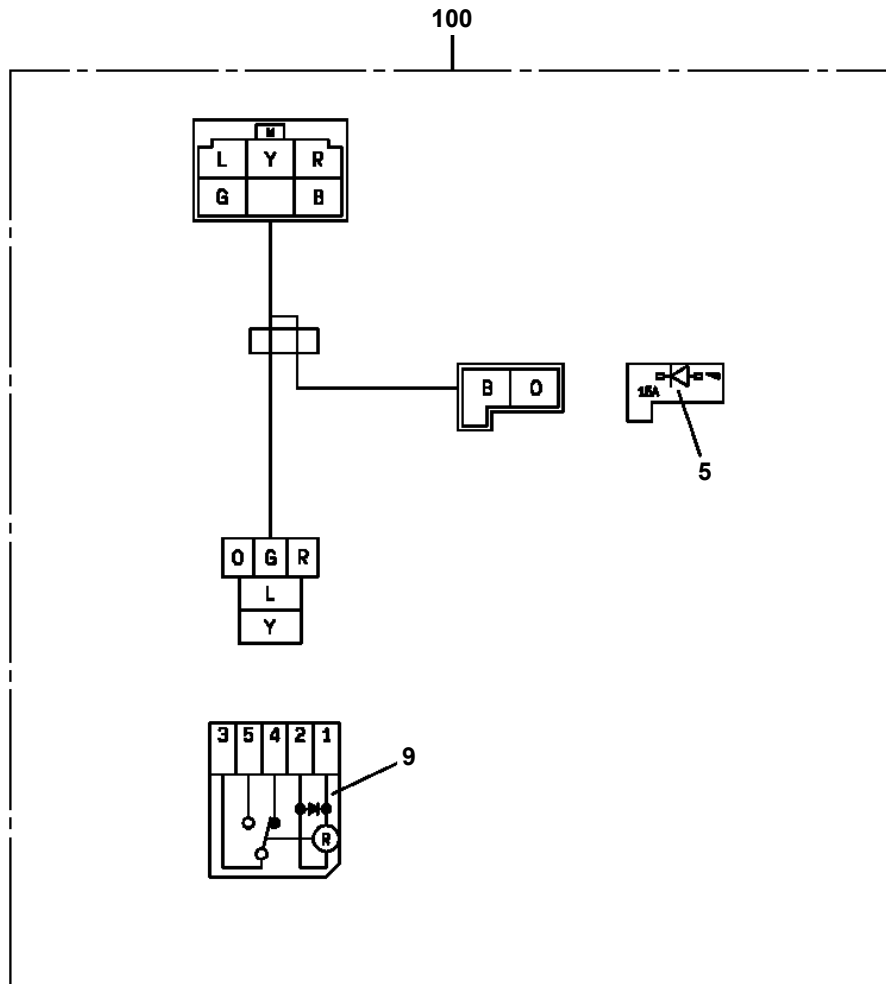

- Please note: If there is no response to CLICKING the link, please download this PDF first and then click on it.

CLICK HERE TO **DOWNLOAD** THE COMPLETE MANUAL

**AT-146-3 43011143600 LOWER,ISUZU PDG-NKR85YN-EN5AHY-M
PB1110007-01 PUMP INSTALLATION**

AT-146-3 43011143600 LOWER,ISUZU PDG-NKR85YN-EN5AHY-M
 PH5031054-00 HARNESS

AT-146-3 43011143600 LOWER,ISUZU PDG-NKR85YN-EN5AHY-M
PH5032382-00 HARNESS

AT-146-3 43011143600 LOWER,ISUZU PDG-NKR85YN-EN5AHY-M
PN1014682-00 ELEC.ASSY (ACCELERATOR)

FRONT ←

AT-146-3 43011143600 LOWER,ISUZU PDG-NKR85YN-EN5AHY-M
PR5210003-00 RELAY

AT-146-3 43011143600 LOWER,ISUZU PDG-NKR85YN-EN5AHY-M
 PX1310319-03 MOUNT,LAMP (TAIL)

CLICK HERE TO **DOWNLOAD** THE COMPLETE MANUAL