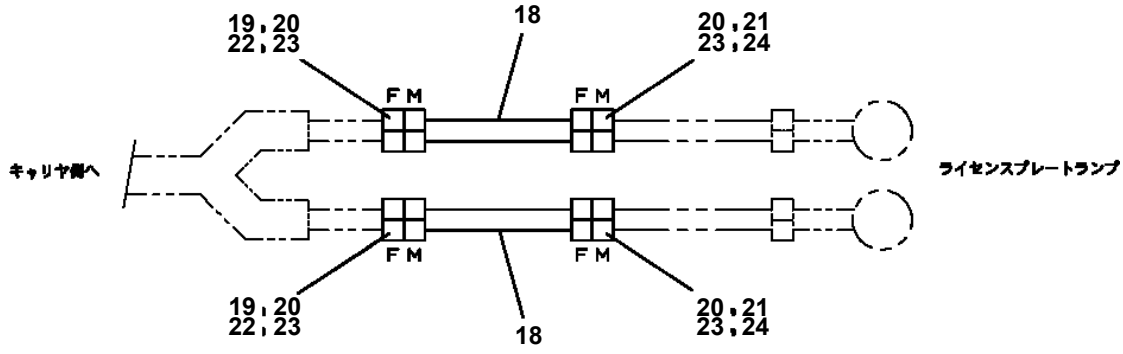

ライセンスプレートランプハーネス延長要領