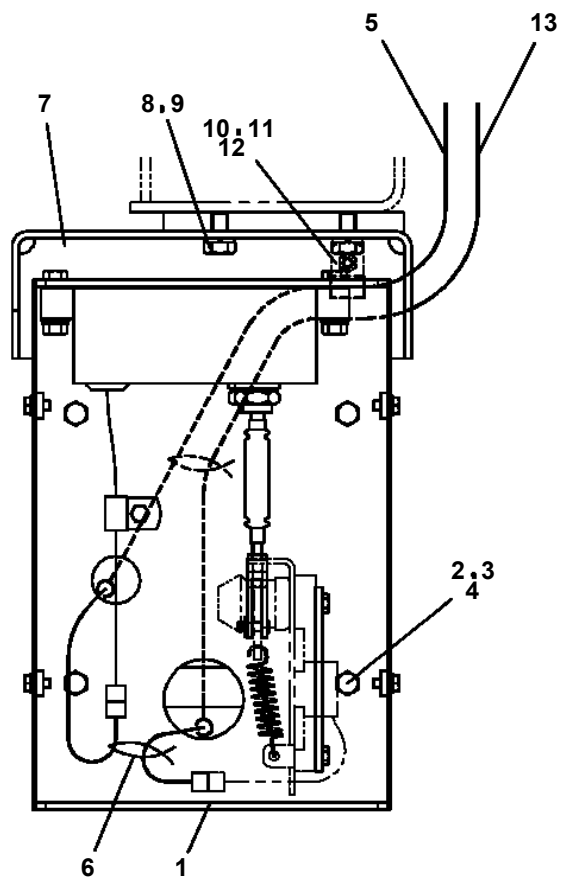

AT-146-2 42095261300 LOWER, TOYOTA PB-XZU354H-TKMSW6

PO1000127-01 INDICATION PLATES

PX2000690-00 CARRIER UNIT

ASSEMBLY

CLICK HERE TO **DOWNLOAD** THE COMPLETE MANUAL

- Thank you very much for reading the preview of the manual.
- You can download the complete manual from: www.heydownloads.com by clicking the link below

- Please note: If there is no response to CLICKING the link, please download this PDF first and then click on it.

CLICK HERE TO **DOWNLOAD** THE COMPLETE MANUAL

AT-146-2 42095261300 LOWER, TOYOTA PB-XZU354H-TKMSW6
PB1380164-00 POWER SUPPLY (ENGINE/WIRING, MODIFI.)

リレーボックス

AT-146-2 42095261300 LOWER, TOYOTA PB-XZU354H-TKMSW6
PH5034137-00 HARNESS

AT-146-2 42095261300 LOWER, TOYOTA PB-XZU354H-TKMSW6
PL1031045-00 OPE.ASSY, ACCELERATOR

AT-146-2 42095261300 LOWER,TOYOTA PB-XZU354H-TKMSW6

Pos No.	Parts No	Parts Name	Qty	Unit	Technical Data	Serial No (Start)	Serial No (End)	Remarks	Pages
1	42944052010	PLATE,CAUTION	1						

AT-146-2 42095261300 LOWER, TOYOTA PB-XZU354H-TKMSW6
 PX1310147-01 MOUNT, LAMP (TAIL)