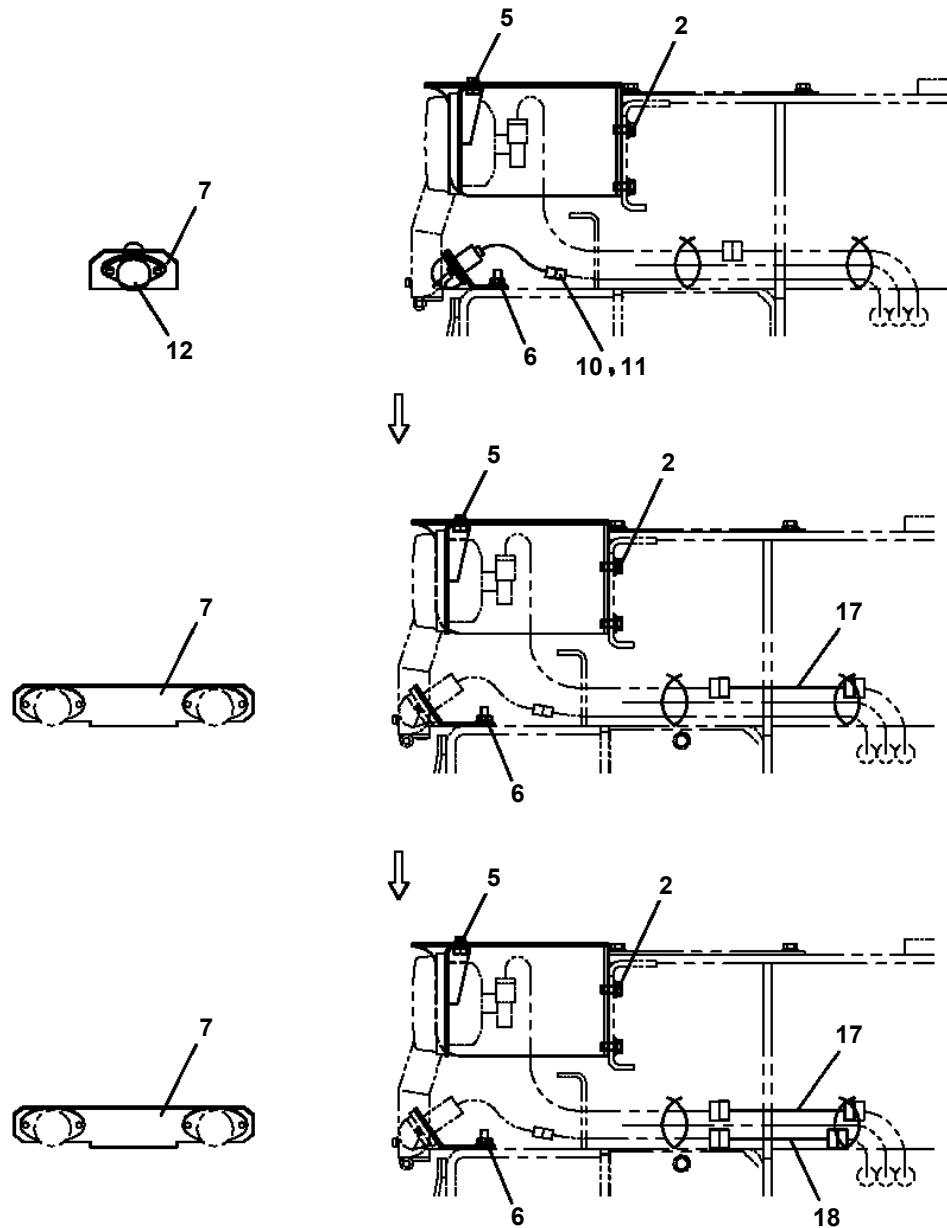

- Please note: If there is no response to CLICKING the link, please download this PDF first and then click on it.

CLICK HERE TO **DOWNLOAD** THE COMPLETE MANUAL

AT-146-2 42095261300 LOWER, TOYOTA PB-XZU354H-TKMSW6
PB1380164-00 POWER SUPPLY (ENGINE/WIRING, MODIFI.)

リレーボックス

AT-146-2 42095261300 LOWER, TOYOTA PB-XZU354H-TKMSW6
PH5034137-00 HARNESS

AT-146-2 42095261300 LOWER, TOYOTA PB-XZU354H-TKMSW6
PL1031045-00 OPE.ASSY, ACCELERATOR

AT-146-2 42095261300 LOWER,TOYOTA PB-XZU354H-TKMSW6

Pos No.	Parts No	Parts Name	Qty	Unit	Technical Data	Serial No (Start)	Serial No (End)	Remarks	Pages
1	42944052010	PLATE,CAUTION	1						

AT-146-2 42095261300 LOWER, TOYOTA PB-XZU354H-TKMSW6
 PX1310147-01 MOUNT, LAMP (TAIL)