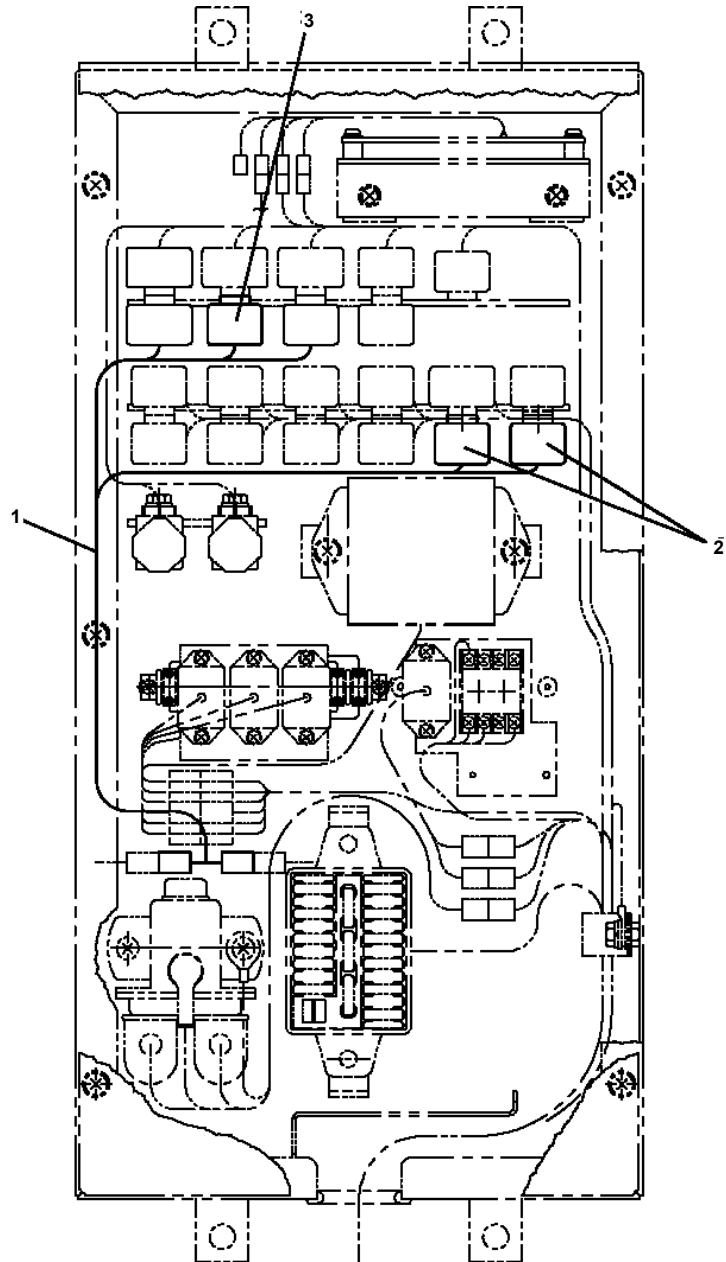

AT-146-2 42095261300 LOWER, TOYOTA PB-XZU354H-TKMSW6

PO1000127-01 INDICATION PLATES

PX2000690-00 CARRIER UNIT

ASSEMBLY

CLICK HERE TO **DOWNLOAD** THE COMPLETE MANUAL

- Thank you very much for reading the preview of the manual.
- You can download the complete manual from: www.heydownloads.com by clicking the link below

- Please note: If there is no response to CLICKING the link, please download this PDF first and then click on it.

CLICK HERE TO **DOWNLOAD** THE COMPLETE MANUAL

AT-146-2 42095261300 LOWER, TOYOTA PB-XZU354H-TKMSW6
PB1380164-00 POWER SUPPLY (ENGINE/WIRING, MODIFI.)

リレーボックス

AT-146-2 42095261300 LOWER, TOYOTA PB-XZU354H-TKMSW6
PH5034137-00 HARNESS

AT-146-2 42095261300 LOWER, TOYOTA PB-XZU354H-TKMSW6
PL1031045-00 OPE.ASSY, ACCELERATOR

AT-146-2 42095261300 LOWER,TOYOTA PB-XZU354H-TKMSW6

Pos No.	Parts No	Parts Name	Qty	Unit	Technical Data	Serial No (Start)	Serial No (End)	Remarks	Pages
1	42944052010	PLATE,CAUTION	1						

AT-146-2 42095261300 LOWER, TOYOTA PB-XZU354H-TKMSW6
 PX1310147-01 MOUNT, LAMP (TAIL)