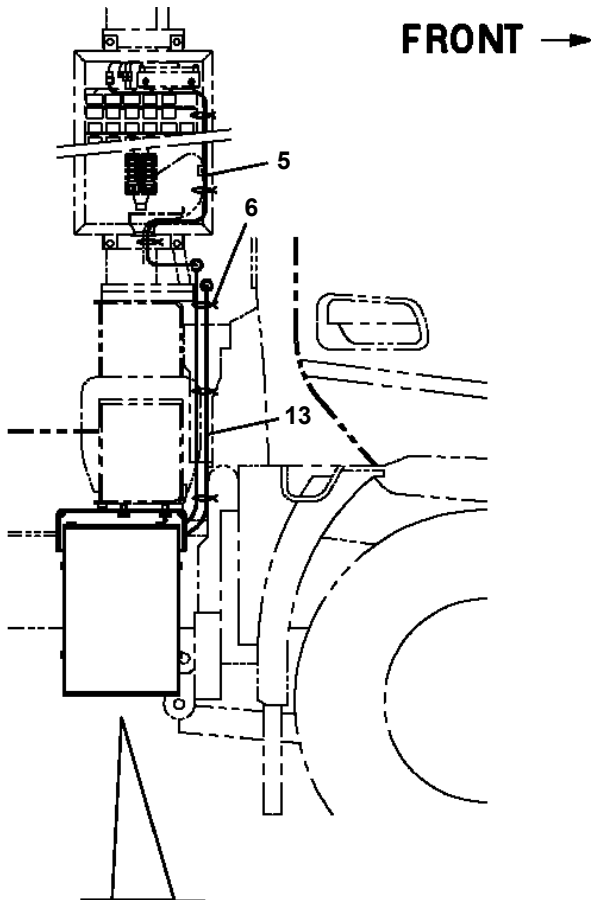

AT-146-2 42095261300 LOWER, TOYOTA PB-XZU354H-TKMSW6

PO1000127-01 INDICATION PLATES

PX2000690-00 CARRIER UNIT

ASSEMBLY

CLICK HERE TO **DOWNLOAD** THE COMPLETE MANUAL

- Thank you very much for reading the preview of the manual.
- You can download the complete manual from: www.heydownloads.com by clicking the link below

- Please note: If there is no response to CLICKING the link, please download this PDF first and then click on it.

CLICK HERE TO **DOWNLOAD** THE COMPLETE MANUAL

AT-146-2 42095261300 LOWER, TOYOTA PB-XZU354H-TKMSW6
PB1380164-00 POWER SUPPLY (ENGINE/WIRING, MODIFI.)

リレーボックス

AT-146-2 42095261300 LOWER, TOYOTA PB-XZU354H-TKMSW6
PH5034137-00 HARNESS

AT-146-2 42095261300 LOWER, TOYOTA PB-XZU354H-TKMSW6
PL1031045-00 OPE.ASSY, ACCELERATOR

AT-146-2 42095261300 LOWER,TOYOTA PB-XZU354H-TKMSW6

Pos No.	Parts No	Parts Name	Qty	Unit	Technical Data	Serial No (Start)	Serial No (End)	Remarks	Pages
1	42944052010	PLATE,CAUTION	1						

AT-146-2 42095261300 LOWER, TOYOTA PB-XZU354H-TKMSW6
 PX1310147-01 MOUNT, LAMP (TAIL)