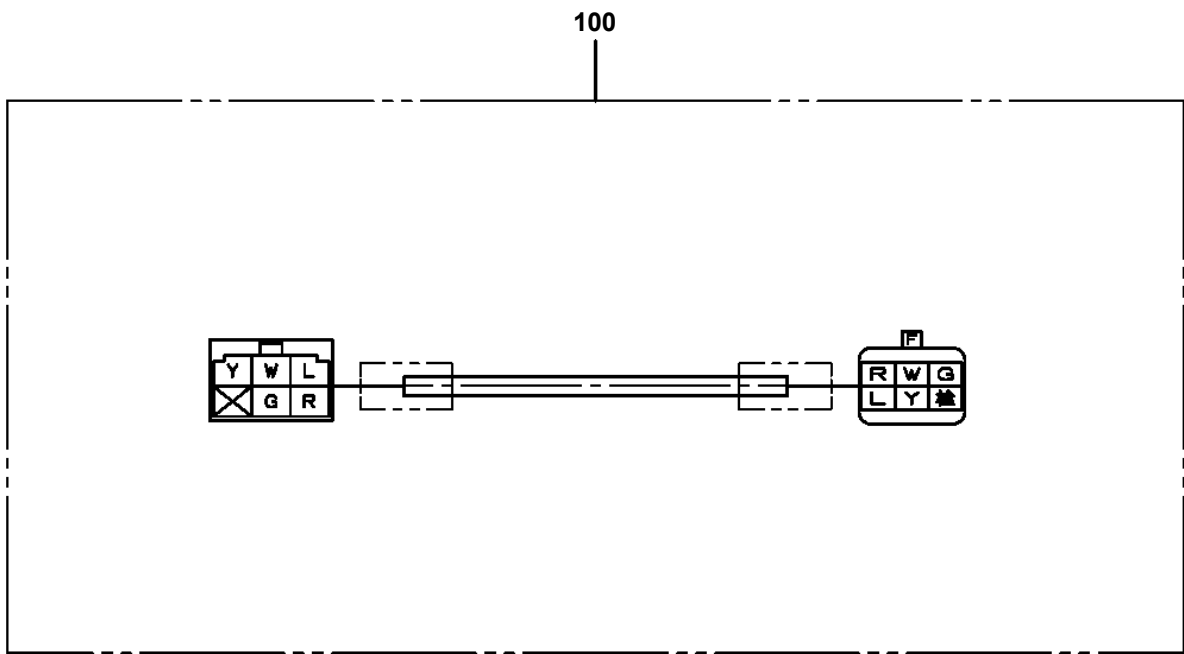

AT-146-2 42095261300 LOWER, TOYOTA PB-XZU354H-TKMSW6
PH5034137-00 HARNESS