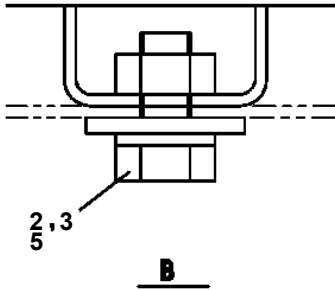

**AT-141-1 42043122700 LOWER, MITSUBISHI KC-FE538B6K
PX1350193-00 TOOL BOX INSTALLATION (RIGHT. TOCHIDENKO)**

AT-141-1 42043122700 LOWER,MITSUBISHI KC-FE538B6K

Pos No.	Parts No	Parts Name	Qty	Unit	Technical Data	Serial No (Start)	Serial No (End)	R
1	42832487510	BODY,BOX	1					
2	42832487520	WINDOW	1					
3	42832487530	WINDOW	1					
4	42832487540	WINDOW	1					
6	42832487560	SUPPORT	5					
7	42833077570	HINGE SET	3					
8	42833077580	HINGE SET	3					
9	42833157580	PIN	6					
10	82400000393	INSULATOR	5					
11	82461015111	CATCH (WITH KEY)	3					
12	82461015112	CATCH (WITHOUT KEY)	2					
13	80175805008	SCREW,MACHINE	10		M5X8			
14	42832917590	SCREW,MACHINE	18		M5X10			
15	42832917600	SCREW,MACHINE	5		M4X16			
16	42691707580	SCREW,MACHINE	20		M5X16			
17	42832487570	WEATHER STRIP	1					
22	42832917620	HINGE	1					
30	42832481000	BOX,TOOL (RIGHT,FOR SHINDEN)	1