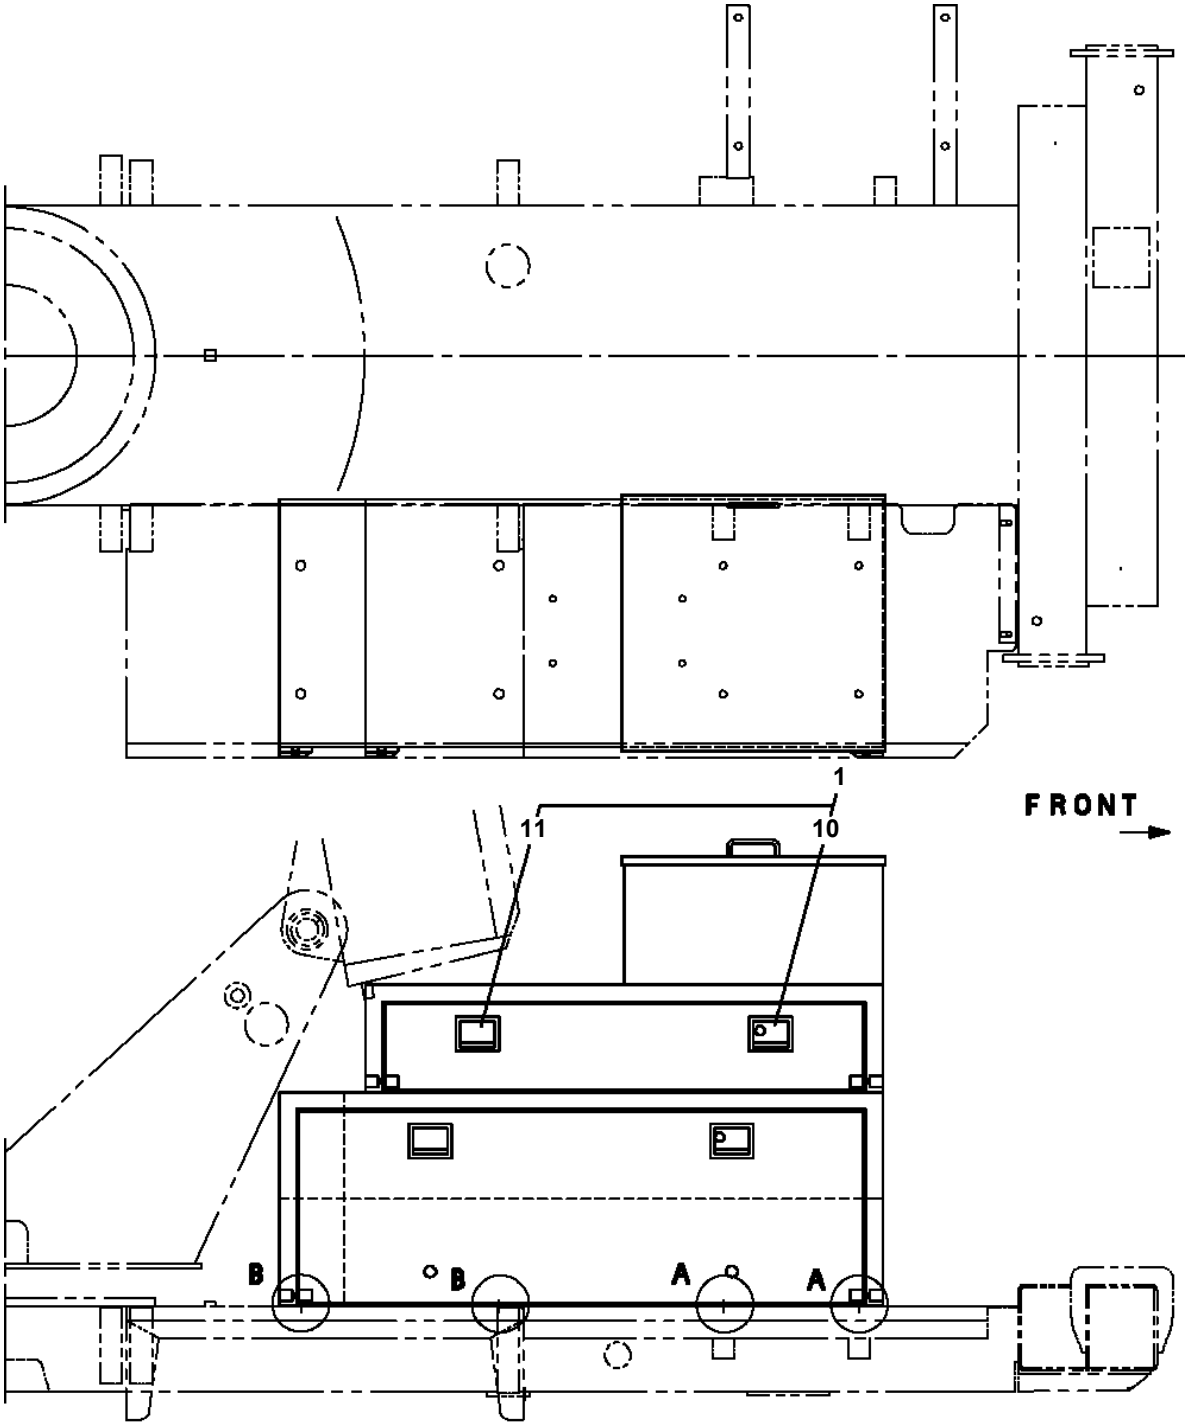

**AT-141-1 42043122700 LOWER, MITSUBISHI KC-FE538B6K
PX1350193-00 TOOL BOX INSTALLATION (RIGHT. TOCHIDENKO)**

AT-141-1 42043122700 LOWER,MITSUBISHI KC-FE538B6K

Pos No.	Parts No	Parts Name	Qty	Unit	Technical Data	Serial No (Start)	Serial No (End)	R
1	42832487510	BODY,BOX	1					
2	42832487520	WINDOW	1					
3	42832487530	WINDOW	1					
4	42832487540	WINDOW	1					
6	42832487560	SUPPORT	5					
7	42833077570	HINGE SET	3					
8	42833077580	HINGE SET	3					
9	42833157580	PIN	6					
10	82400000393	INSULATOR	5					
11	82461015111	CATCH (WITH KEY)	3					
12	82461015112	CATCH (WITHOUT KEY)	2					
13	80175805008	SCREW,MACHINE	10		M5X8			
14	42832917590	SCREW,MACHINE	18		M5X10			
15	42832917600	SCREW,MACHINE	5		M4X16			
16	42691707580	SCREW,MACHINE	20		M5X16			
17	42832487570	WEATHER STRIP	1					
22	42832917620	HINGE	1					
30	42832481000	BOX,TOOL (RIGHT,FOR SHINDEN)	1