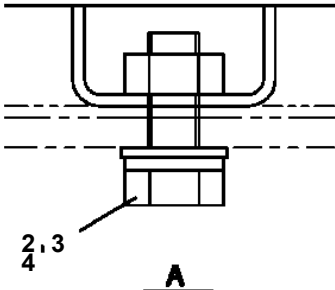

**AT-141-1 42043122700 LOWER, MITSUBISHI KC-FE538B6K
PX1350193-00 TOOL BOX INSTALLATION (RIGHT. TOCHIDENKO)**

AT-141-1 42043122700 LOWER,MITSUBISHI KC-FE538B6K

Pos No.	Parts No	Parts Name	Qty	Unit	Technical Data	Serial No (Start)	Serial No (End)	R
1	42832487510	BODY,BOX	1					
2	42832487520	WINDOW	1					
3	42832487530	WINDOW	1					
4	42832487540	WINDOW	1					
6	42832487560	SUPPORT	5					
7	42833077570	HINGE SET	3					
8	42833077580	HINGE SET	3					
9	42833157580	PIN	6					
10	82400000393	INSULATOR	5					
11	82461015111	CATCH (WITH KEY)	3					
12	82461015112	CATCH (WITHOUT KEY)	2					
13	80175805008	SCREW,MACHINE	10		M5X8			
14	42832917590	SCREW,MACHINE	18		M5X10			
15	42832917600	SCREW,MACHINE	5		M4X16			
16	42691707580	SCREW,MACHINE	20		M5X16			
17	42832487570	WEATHER STRIP	1					
22	42832917620	HINGE	1					
30	42832481000	BOX,TOOL (RIGHT,FOR SHINDEN)	1