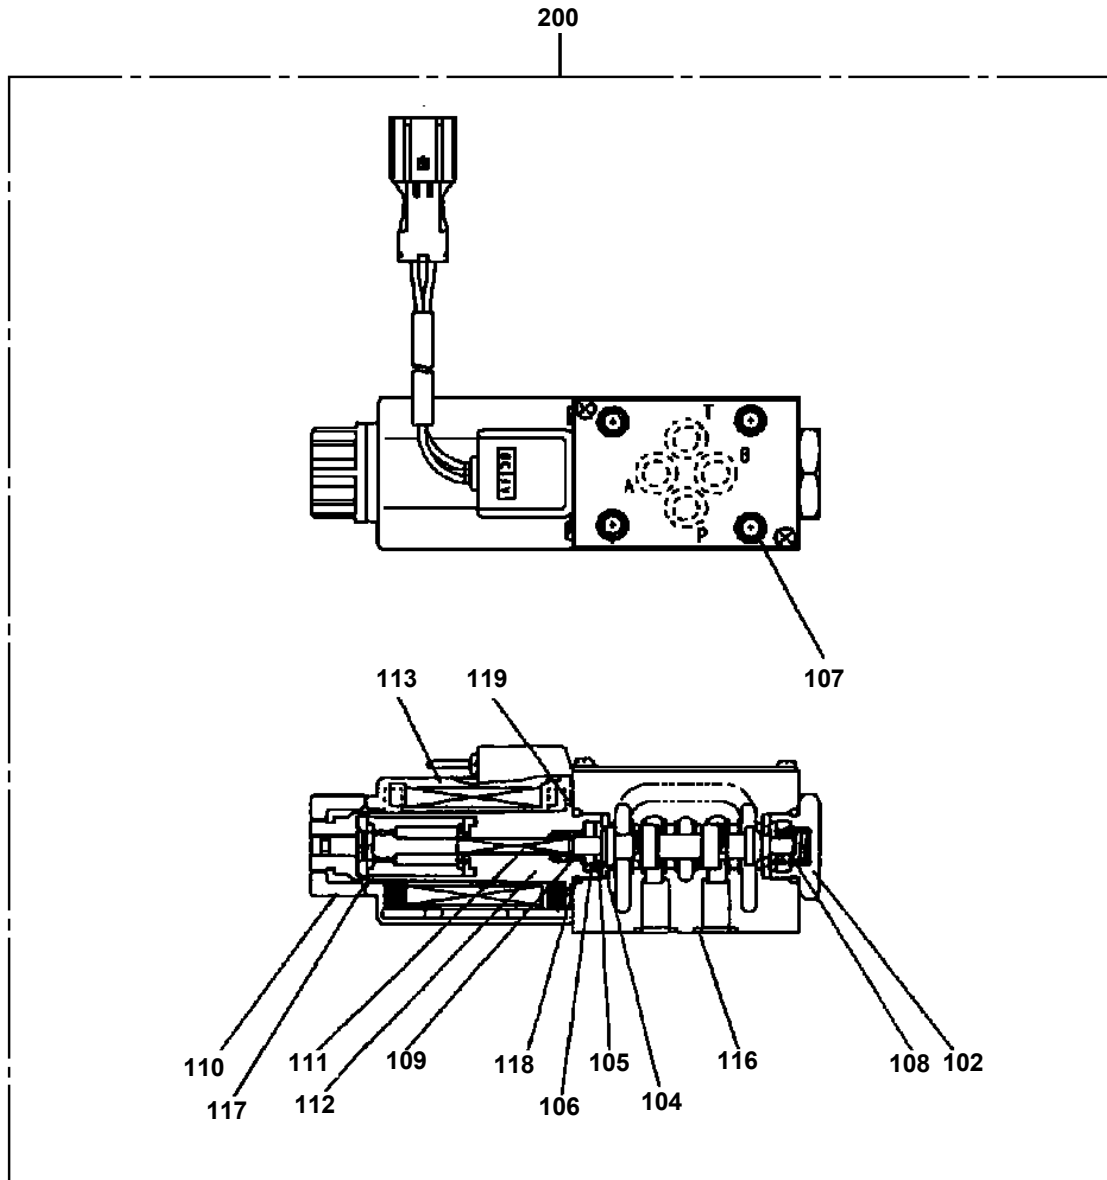

AT-141-1 42043122700 LOWER, MITSUBISHI KC-FE538B6K
PI1120305-02 VALVE, SOLENOID

AT-141-1 42043122700 LOWER,MITSUBISHI KC-FE538B6K

Pos No.	Parts No	Parts Name	Qty	Unit	Technical Data	Serial No (Start)	Serial No (End)	Remarks	Page
1	42712470100	SUPPORT	1						
2	37001706940	CABLE,CONTROL	1						
3	82100001801	TUBE,CORRUGATE	2	M	7				
4	90101208025	BOLT	5		M8X25				
5	90302040801	WASHER,SPRING	5		8				
6	90201200800	NUT	4		M8				
7	82100002007	CLAMP	2		WRC10				
8	80182306010	SCREW,MACHINE	4		M6X10				
9	42712760100	SUPPORT	1						
10	90302040601	WASHER,SPRING	4		6				
11	90303070601	WASHER,PLAIN	2		6				
12	37000535490	SUPPORT	2						
14	42711650300	HARNESS	1						
15	80136320012	PIN,SPLIT	2		2X12				
16	37000105720	PIN	2						
31	80172303008	SCREW,MACHINE	8		M3X8				
32	90302040301	WASHER,SPRING	8		3				
33	80192484008	SCREW,MACHINE	4		M4X8				
34	42710010270	COVER	1						
35	42711290200	SOLENOID ASSY	1						
36	90201200800	NUT	4		M8				
37	90190208030	BOLT	2		M8X30				
38	42710040110	BOLT	1						
39	42710010280	LINK	1						
40	42710200010	CASE	1						
41	16311103000	SPRING	1						
42	37000112850	PIN	2						
43	90303070401	WASHER,PLAIN	2		4				
44	80136316010	PIN,SPLIT	2		1.6X10				
55	82100001706	SOLENOID	2		12V				

0000