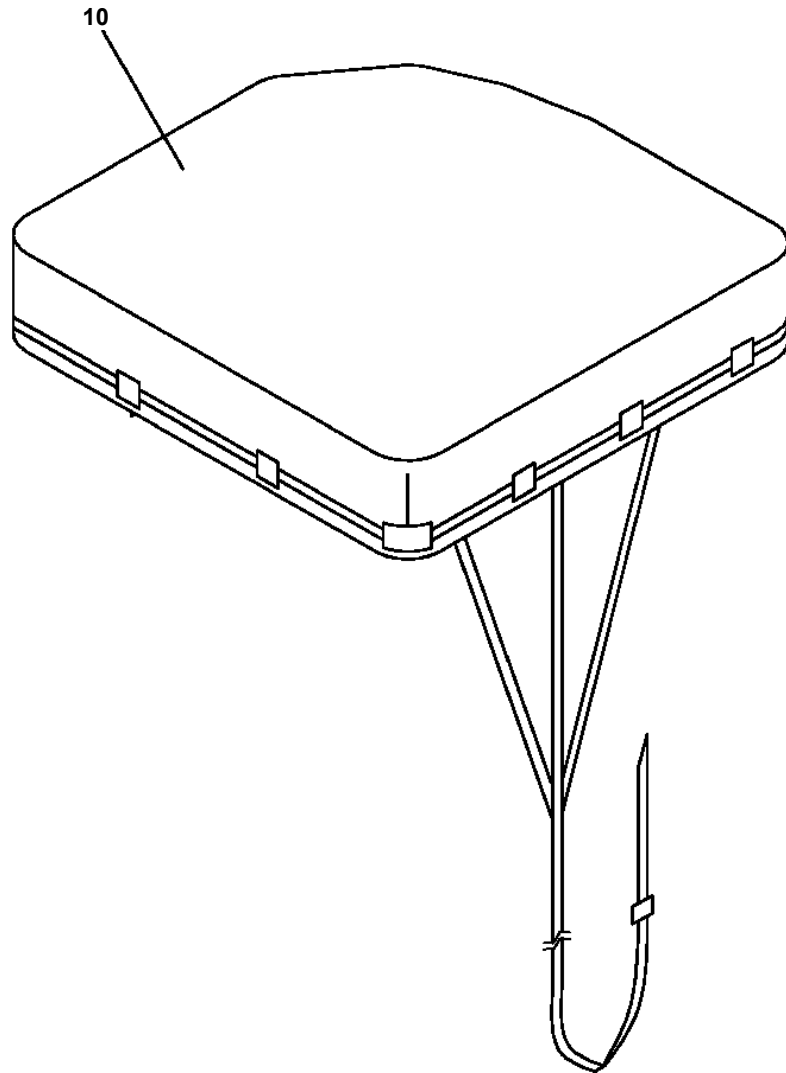

**AT-121-3 43007340801 UPPER,LOWER,ISUZU TKG-NKR85AN-EE5AHY-JD
PC5570303-00 COVER ASSY (FRP BUCKET)**