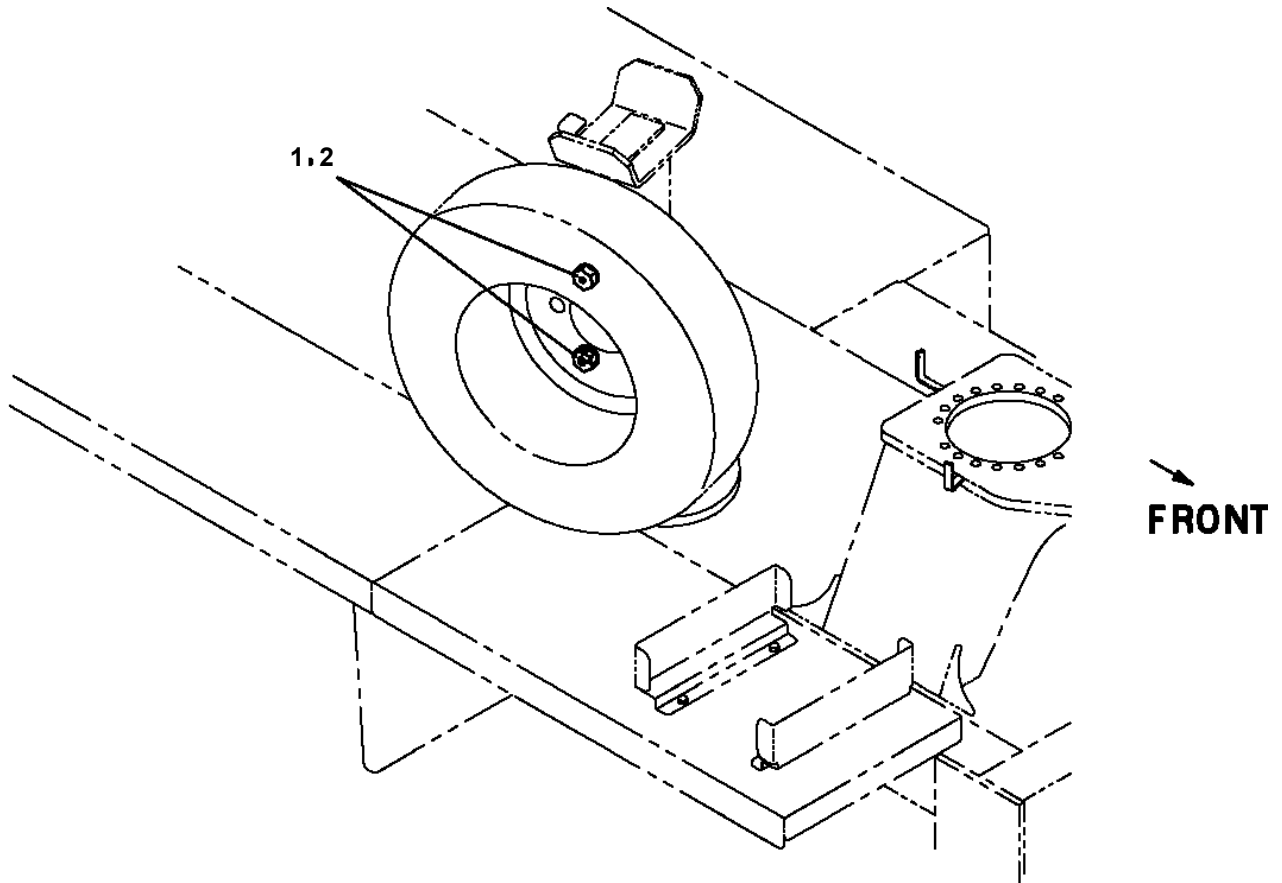

**AT-121-3 43007340801 UPPER,LOWER,ISUZU TKG-NKR85AN-EE5AHY-JD
PX5770005-00 MOUNT ASSY,TIRE**