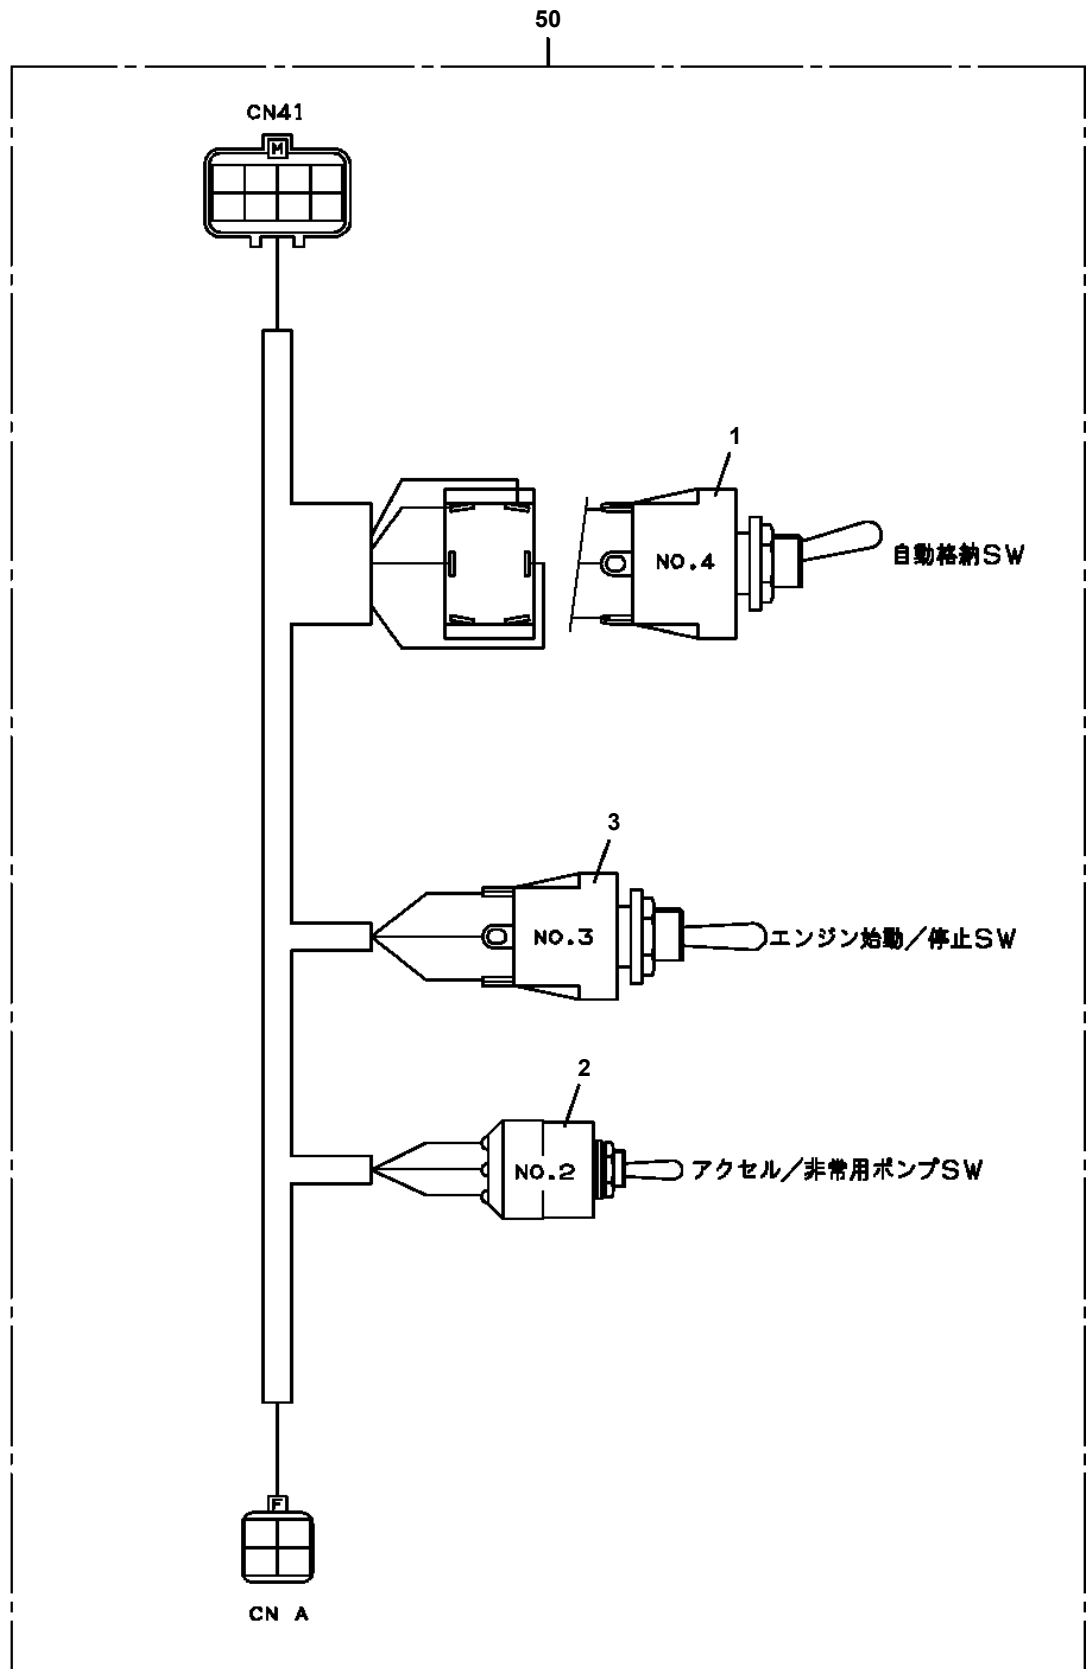

AT-121-3 43007340801 UPPER,LOWER,ISUZU TKG-NKR85AN-EE5AHY-JD
PS5530089-00 SWITCH ASSY (WITH HARNESS,3 SW)