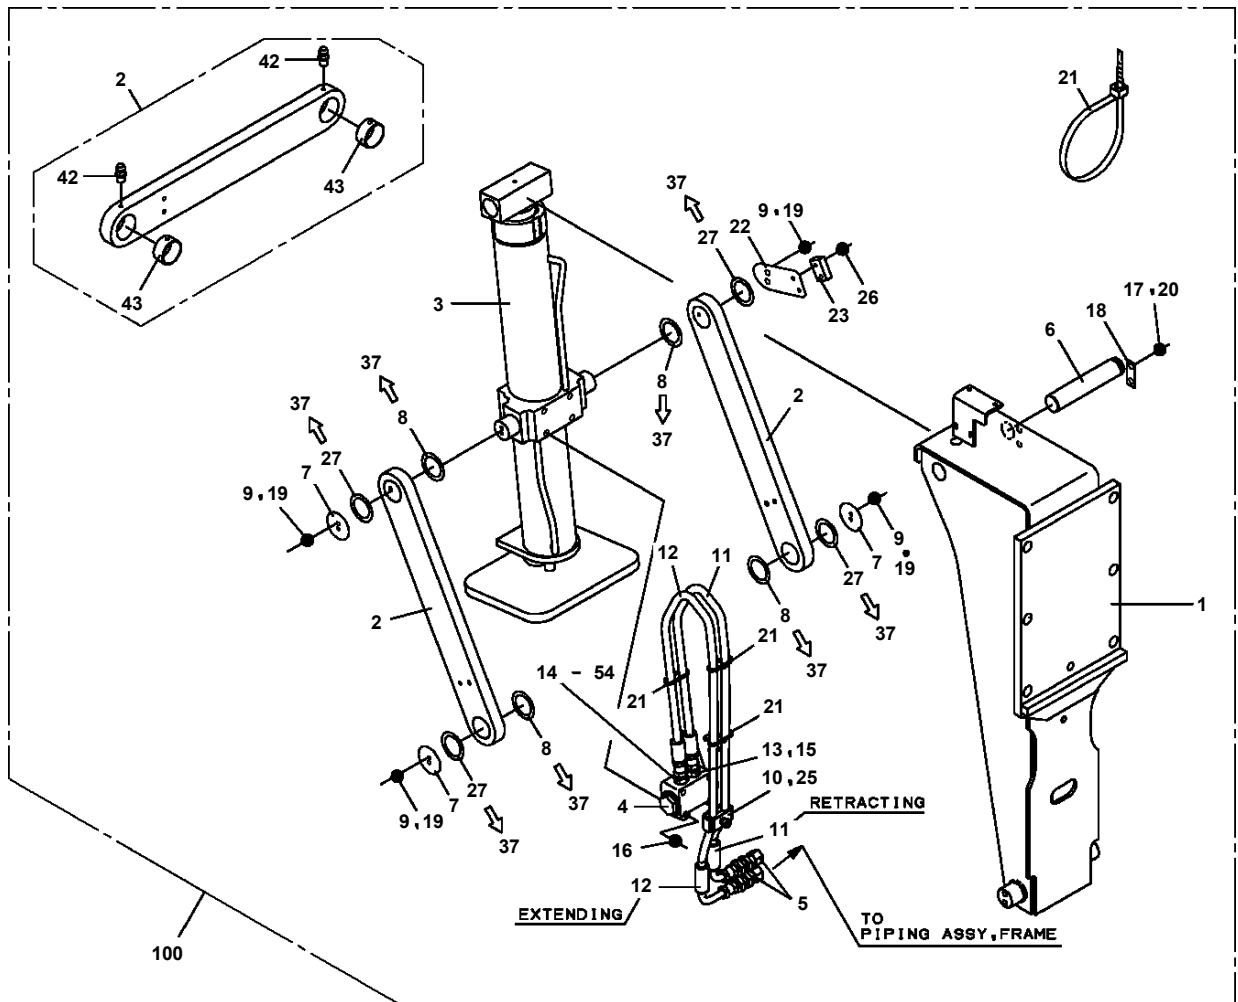

AT-121-3 43007340801 UPPER,LOWER,ISUZU TKG-NKR85AN-EE5AHY-JD

Pos No.	Parts No	Parts Name	Qty	Unit	Technical Data	Serial No (Start)	Serial No (End)	Remarks
1	42332512200	CASE	1					
2	42332512211	OPE.ASSY	1					
3	42332512221	OPE.ASSY	1					
6	42332502300	CASE (BOTTOM)	1					
8	42332507680	HARNESS ASSY	1				HJ3061	
	42332507720	HARNESS ASSY	1			HJ3062		
9	42332502700	COVER (BOARD)	1				HJ2853	
	42332502701	COVER (BOARD)	1			HJ2854		
10	82161161125	RELAY	3				HJ3061	
	82161324080	RELAY	3			HJ3062		
12	42332507610	SPACER	6					
13	80192383008	SCREW,MACHINE	6		M3X8			
14	80192885012	SCREW,MACHINE	13		M5X12			
15	90201200500	NUT	1		M5			
16	90303070501	WASHER,PLAIN	1		5			
17	90302040501	WASHER,SPRING	1		5			
18	42332507620	SPACER	3					
19	42332507630	COVER (RELAY)	1					
107	42332507571	BOARD,CIRCUIT (WITH DATA)	1				HJ3754	
	42332507572	BOARD,CIRCUIT (WITH DATA)	1			HJ3755	HJ4404	
	42332507573	BOARD,CIRCUIT (WITH DATA)	1			HJ4405		
201	42330037810	KNOB	2					
202	42330037800	BOOT	2					
900	42332503001	OPE.ASSY	1					

AT-121-3 43007340801 UPPER,LOWER,ISUZU TKG-NKR85AN-EE5AHY-JD
PO5270181-00 OUTRIGGER ASSY (RIGHT)