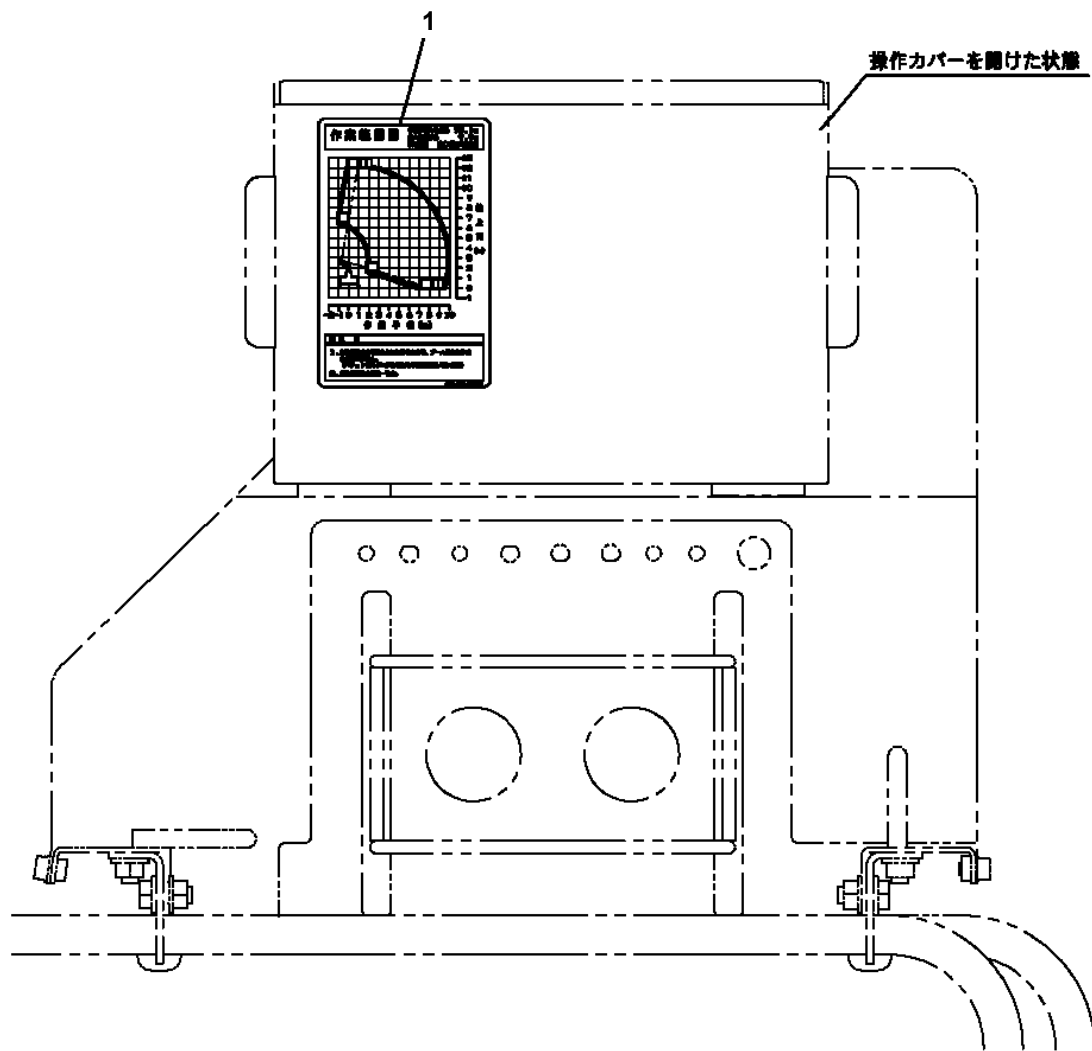

AT-121-3 43007340801 UPPER,LOWER,ISUZU TKG-NKR85AN-EE5AHY-JD

Pos No.	Parts No	Parts Name	Qty	Unit	Technical Data	Serial No (Start)	S
1	42392350070	PLATE,CAUTION	1				
2	42397401080	PLATE,CAUTION (PREOPERATION CHECK)	1				
3	42394191130	PLATE,CAUTION	1				
4	42477640090	PLATE,NAME (AC100V)	1				
5	42397982020	PLATE,NAME (EMERGENCY PUMP OPERATION)	1				
6	42397401020	PLATE,CAUTION (EMERGENCY SWITCH)	1				
10	42590221030	PLATE,NAME (NO IDLING)	1				
11	42590221040	PLATE,NAME (BOOM OPERATION)	1				
12	42590801010	PLATE,NAME (AMC PREOPERATION CHECK)	1				
13	42590501010	PLATE,NAME (WORKING RANGE)	1				
14	42397401060	PLATE,CAUTION (BUCKET HORIZONTAL ADJUST)	1				
15	42590501020	PLATE,NAME (GREASING)	1				
16	42397044010	PLATE,CAUTION	1				
18	42394441050	PLATE,CAUTION	1				
19	37002220430	PLATE,CAUTION	2				
20	37002226560	PLATE,NAME	1				
21	37002212700	PLATE,NAME	1				
22	12117140000	PLATE,NAME (GREASE)	19				

AT-121-3 43007340801 UPPER,LOWER,ISUZU TKG-NKR85AN-EE5AHY-JD
PN5011244-00 NAME PLATE ASSY (BASKET:WORKING RANGE CHART)

バスケット操作部