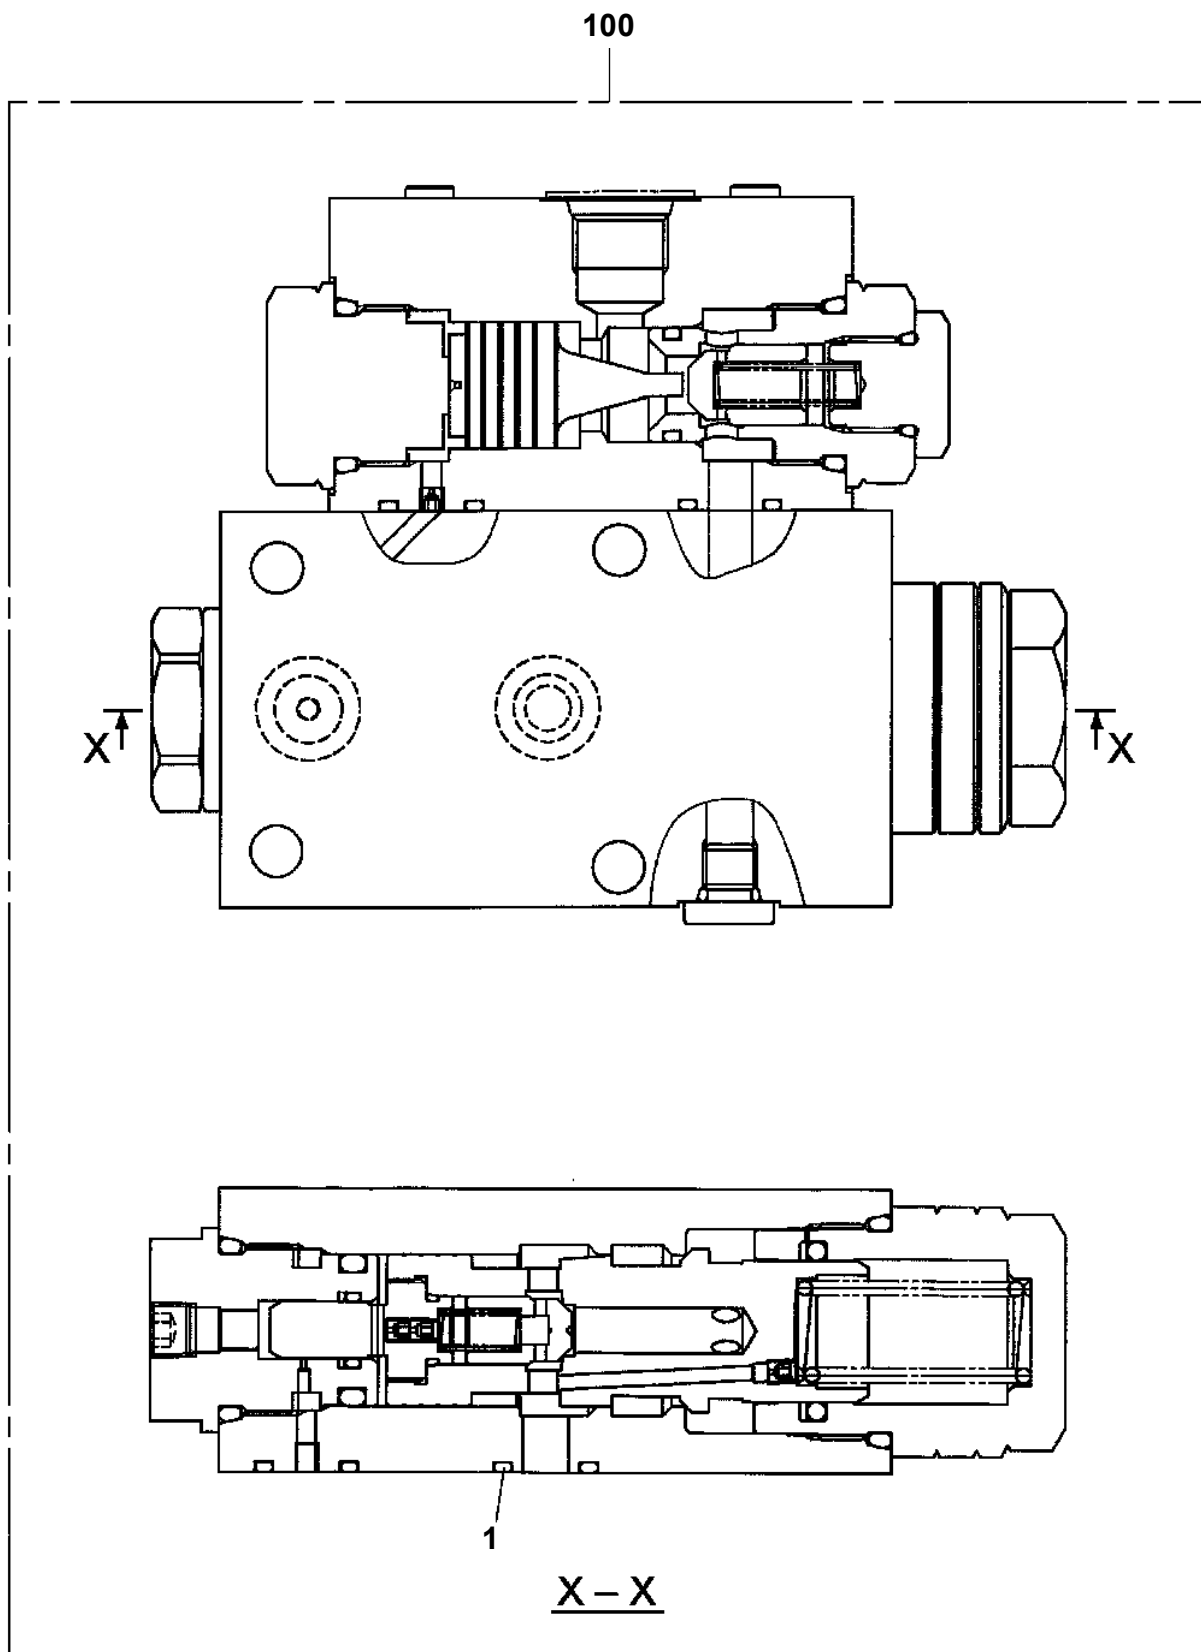

AT-121-3 43007340801 UPPER,LOWER,ISUZU TKG-NKR85AN-EE5AHY-JD
PV5070007-00 VALVE ASSY,COUNTERBALANCE

AT-121-3 43007340801 UPPER,LOWER,ISUZU TKG-NKR85AN-EE5AHY-JD

Pos No.	Parts No	Parts Name	Qty	Unit	Technical Data	Serial No (Start)	Serial No (End)
1	(*****)	VIEW SYSTEM (MONITOR)	1				
2	(*****)	PARTS ASSY,ELECTRICITY (CAMERA)	1