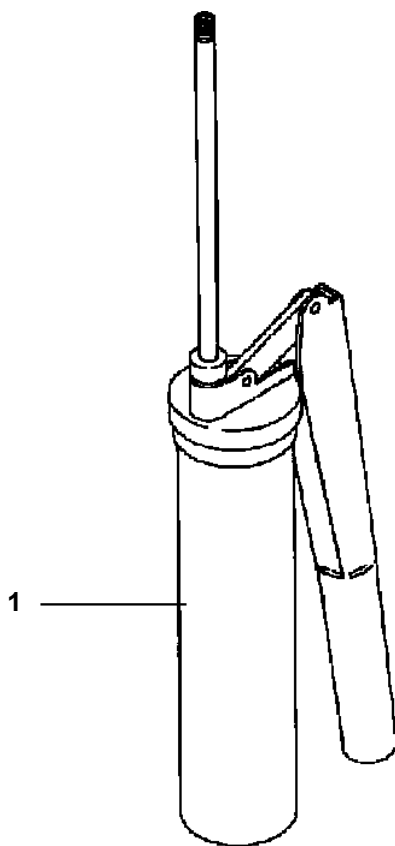

AT-121-3 43007340801 UPPER,LOWER,ISUZU TKG-NKR85AN-EE5AHY-JD
PP5450004-00 PUMP, GREASE (400CC)