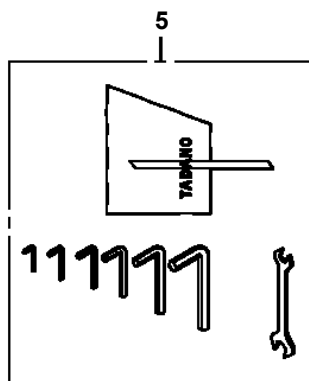

AT-121-3 43007340801 UPPER,LOWER,ISUZU TKG-NKR85AN-EE5AHY-JD
PY1001610-02 OPTION UNIT,2 (UPPER)

適用製造番号によっては取り付けがないものもあります。

MACHINES OF SOME SERIAL NO. ARE NOT EQUIPPED WITH THESE PARTS.