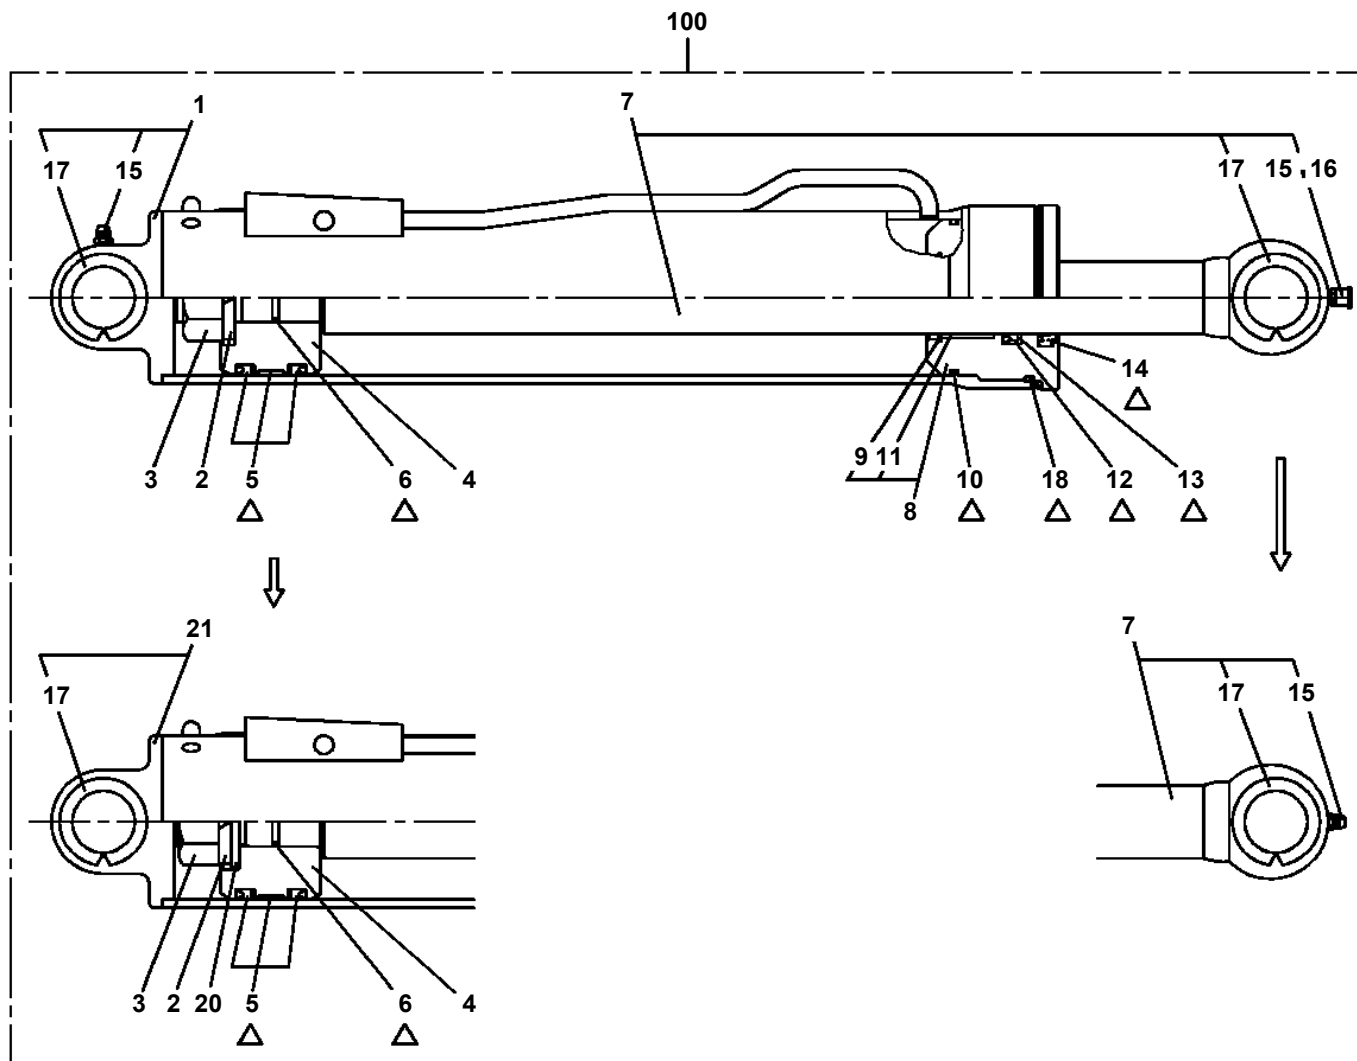

**AT-121-3 43007340801 UPPER,LOWER,ISUZU TKG-NKR85AN-EE5AHY-JD
PC6400012-01 CYLINDER ASSY,LEVELING**

Δ:PACKING SET KEY NO.41 (KEY NO.5,6,10,12,13,14,18)