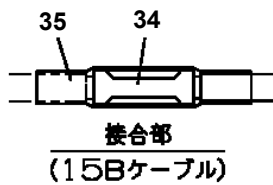

AT-100S-2 42080231600 LOWER,HINO BKG-XZU304X-TYFMG6
PM5150528-00 MODIFICATION ASSY

A