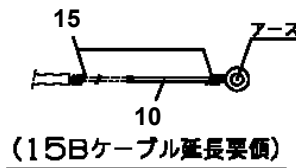

AT-100S-2 42080231600 LOWER,HINO BKG-XZU304X-TYFMG6
PM5150528-00 MODIFICATION ASSY

A