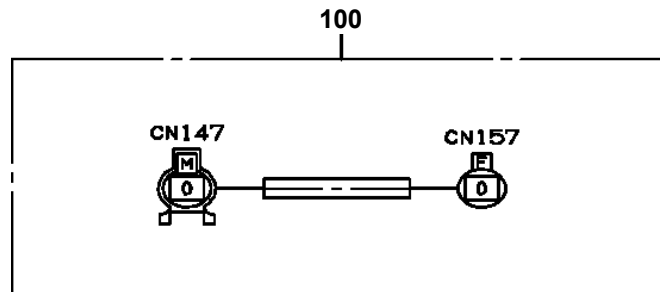

**AT-100S-2 42080231600 LOWER,HINO BKG-XZU304X-TYFMG6
PH5031599-00 HARNESS**