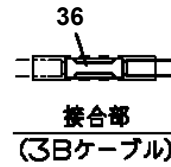

AT-100S-2 42080231600 LOWER,HINO BKG-XZU304X-TYFMG6
PM5150528-00 MODIFICATION ASSY

A