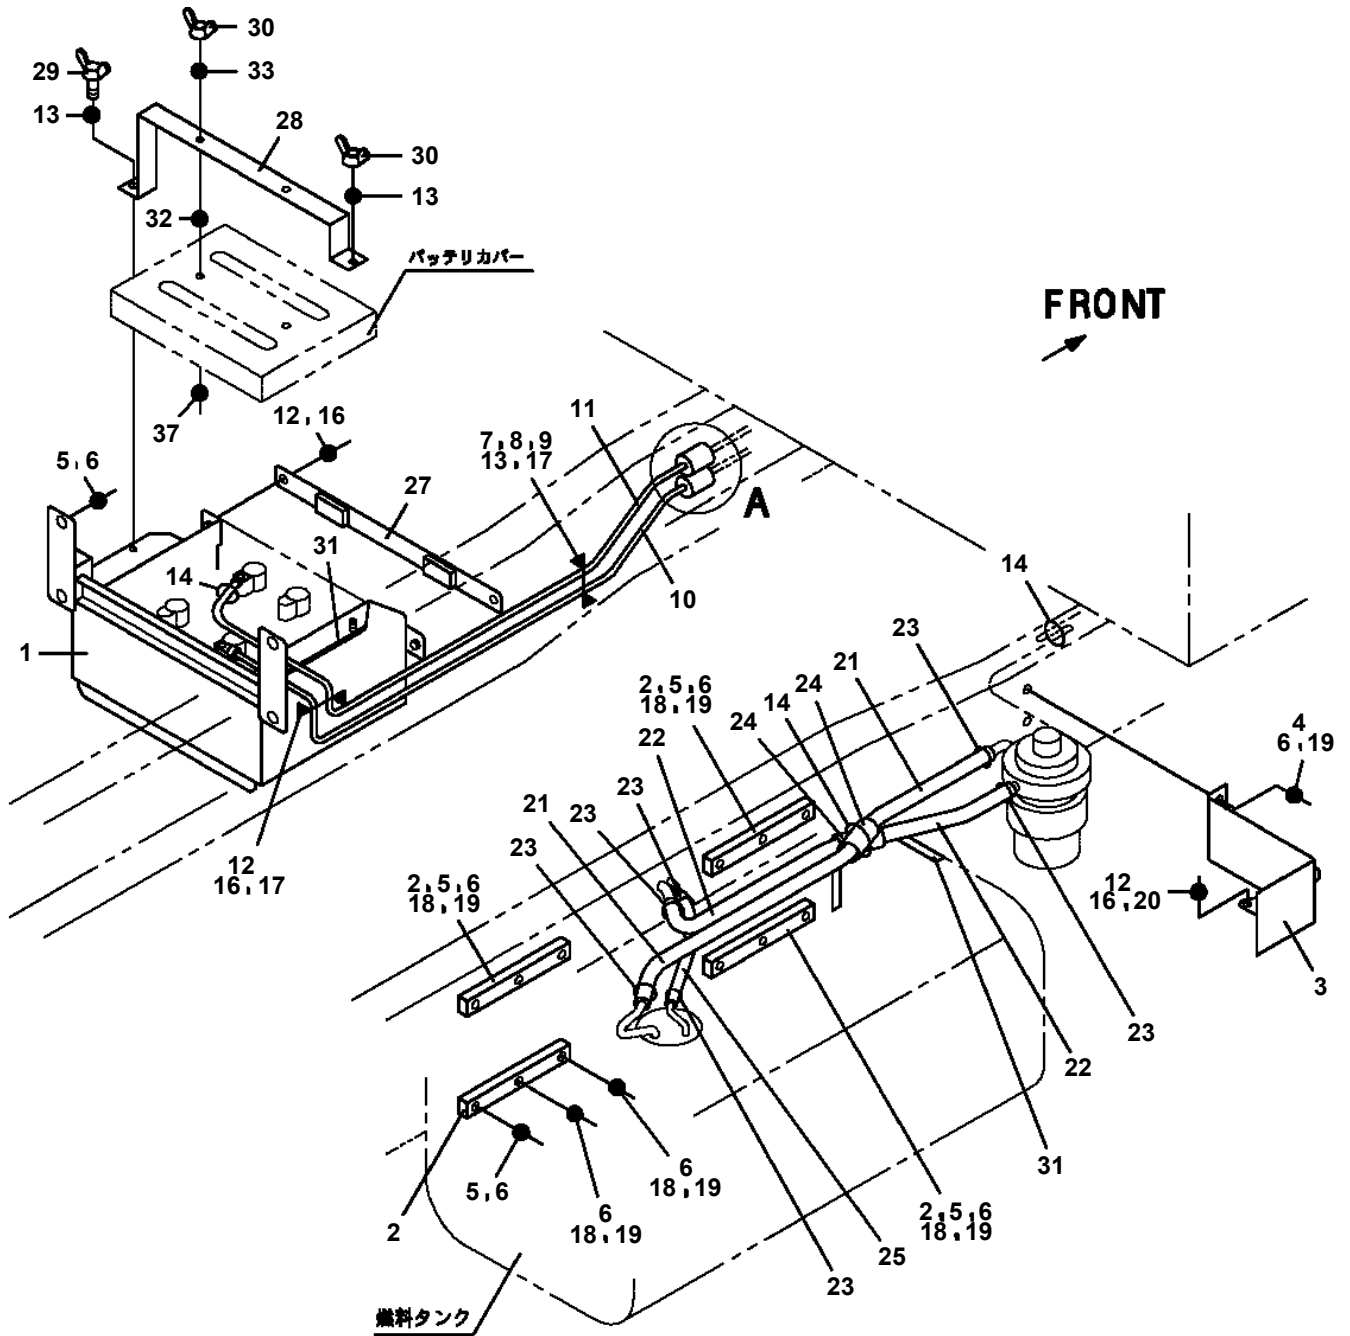

AT-100S-2 42080231600 LOWER,HINO BKG-XZU304X-TYFMG6
PM5150528-00 MODIFICATION ASSY

A