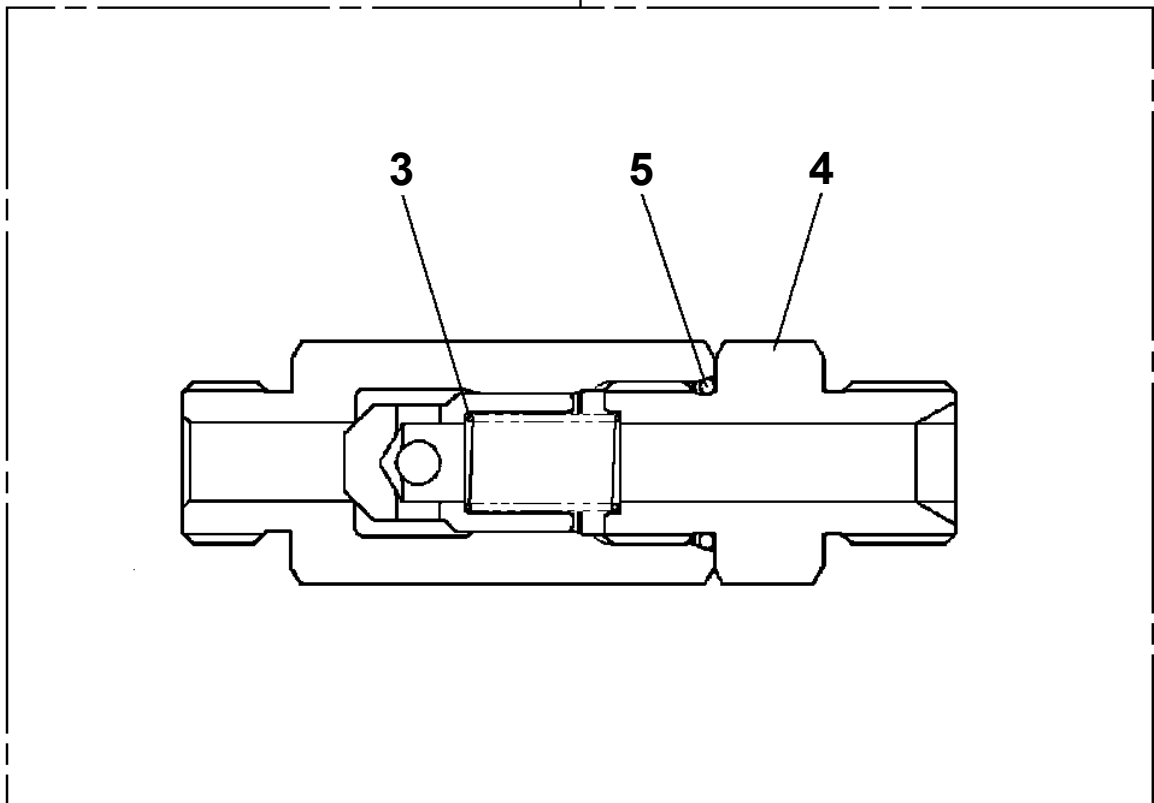

**AT-100S-2 42080231600 LOWER,HINO BKG-XZU304X-TYFMG6
PI1140188-00 VALVE,CHECK**

50