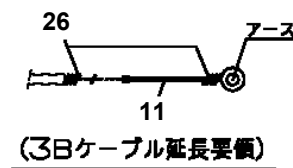

AT-100S-2 42080231600 LOWER,HINO BKG-XZU304X-TYFMG6
PM5150528-00 MODIFICATION ASSY

A