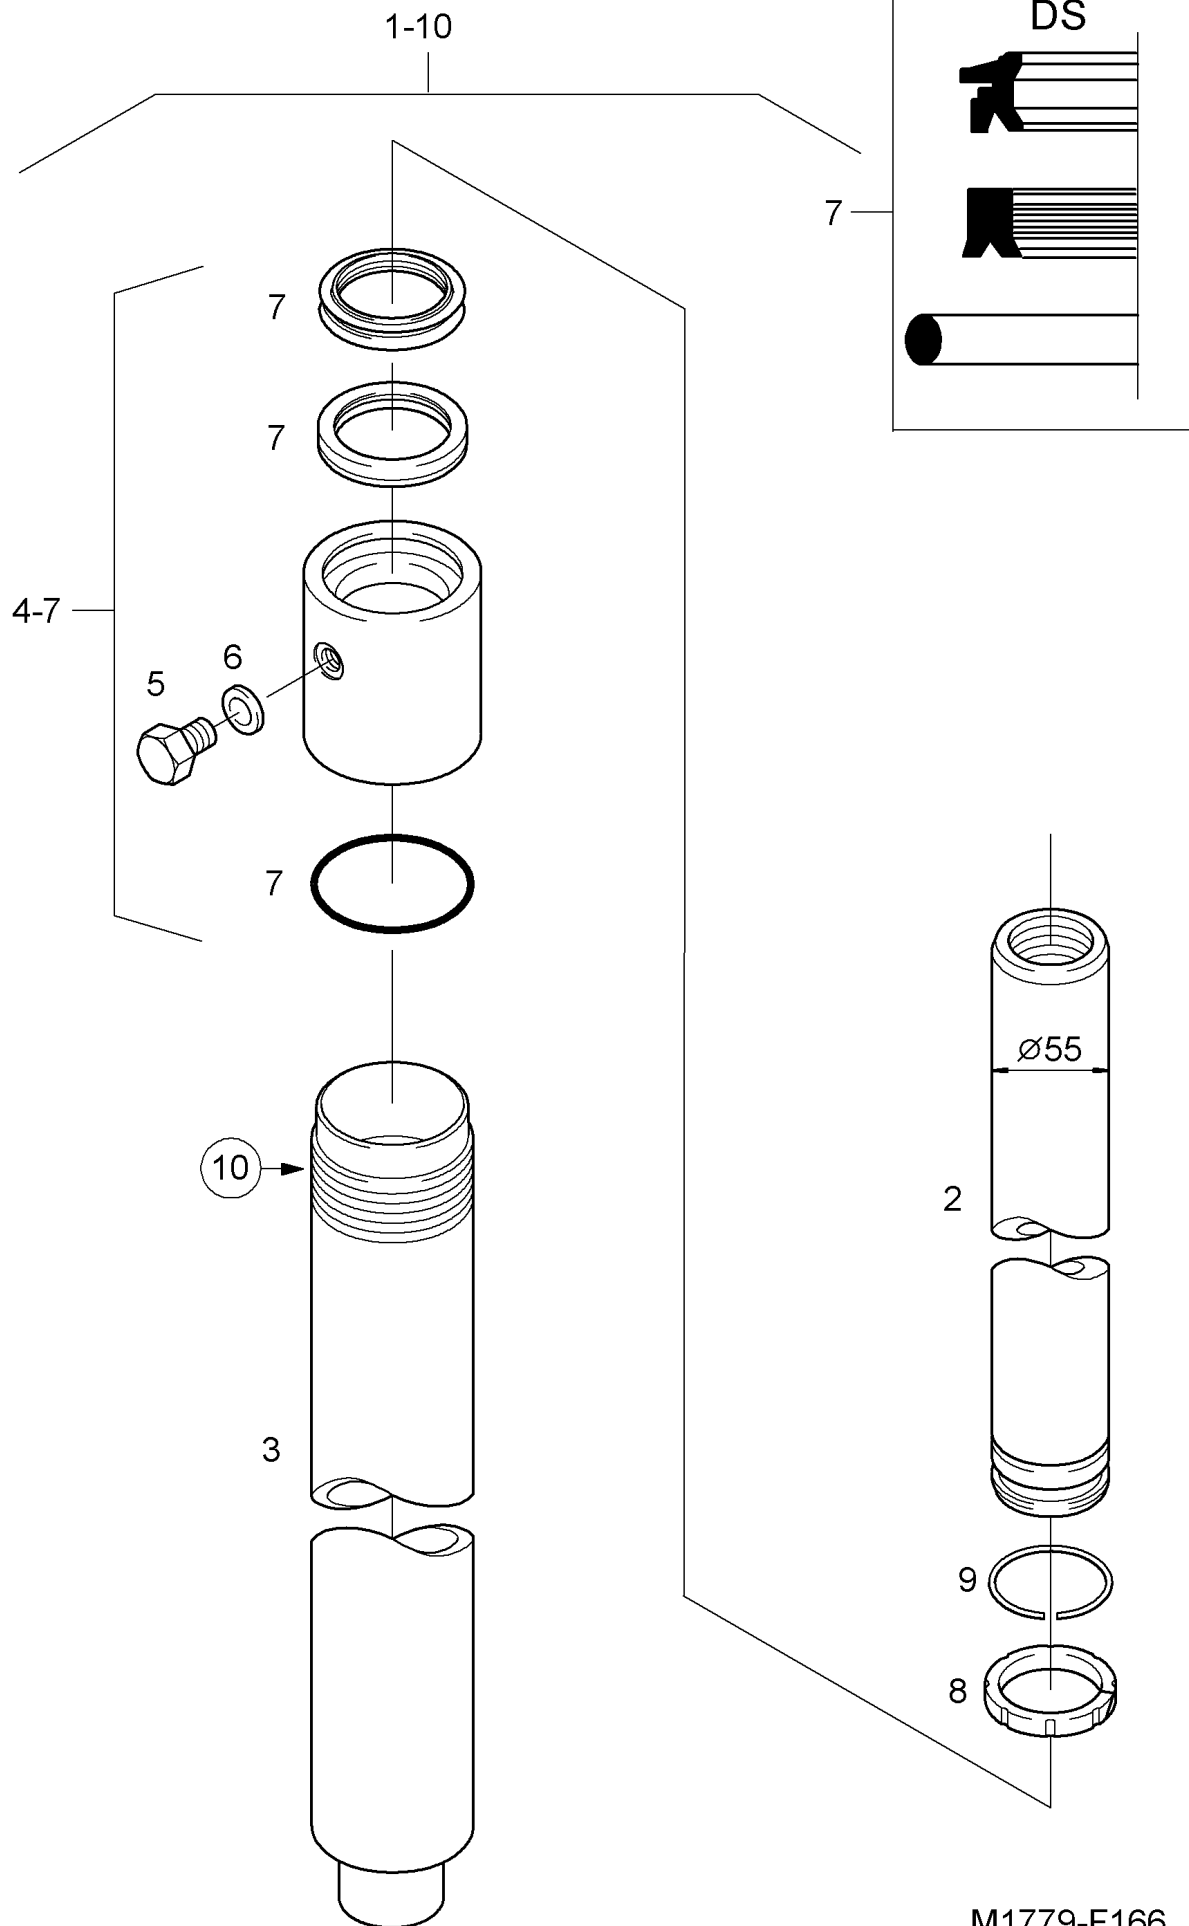

D=37mm/H=1722mm/L=1894mm

SV12

M1776-F163

LIFT CYLINDER

D=55mm/H=761mm/L=867mm

SV12

M1779-F166

LIFT CYLINDER

D=55mm/H=861mm/L=967mm

SV12

M1779-F166

LIFT CYLINDER

D=55mm/H=886mm/L=992mm

SV12

M1779-F166

LIFT CYLINDER

D=55mm/H=936mm/L=1042mm

SV12

M1779-F166

LIFT CYLINDER

D=55mm/H=1036mm/L=1142mm

SV12

M1779-F166

CLICK HERE TO **DOWNLOAD** THE COMPLETE MANUAL