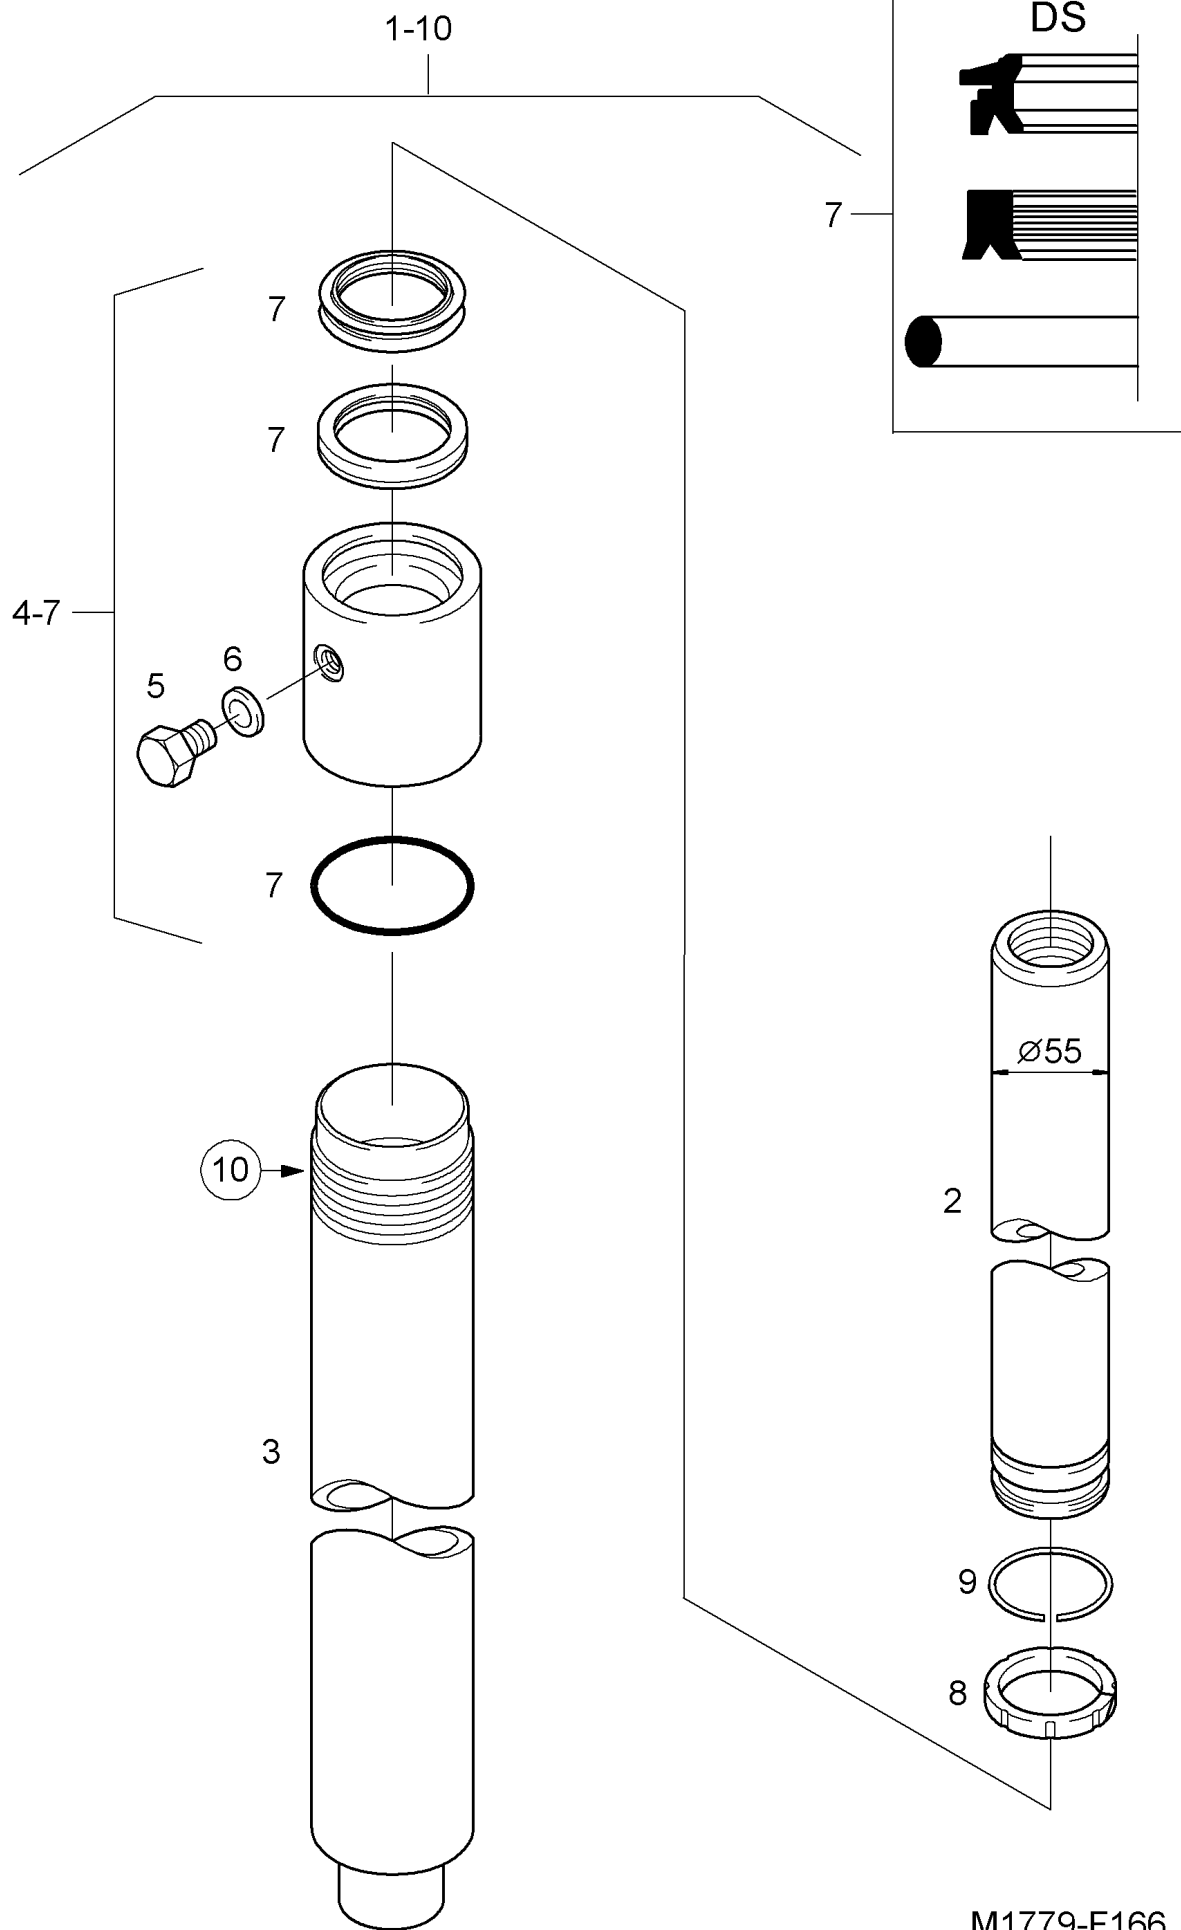

D=37mm/H=1722mm/L=1894mm

SV12

M1776-F163

LIFT CYLINDER

D=55mm/H=761mm/L=867mm

SV12

M1779-F166

LIFT CYLINDER

D=55mm/H=861mm/L=967mm

SV12

M1779-F166

LIFT CYLINDER

D=55mm/H=886mm/L=992mm

SV12

M1779-F166

LIFT CYLINDER

D=55mm/H=936mm/L=1042mm

SV12

M1779-F166

LIFT CYLINDER

D=55mm/H=1036mm/L=1142mm

SV12

M1779-F166

CLICK HERE TO **DOWNLOAD** THE COMPLETE MANUAL