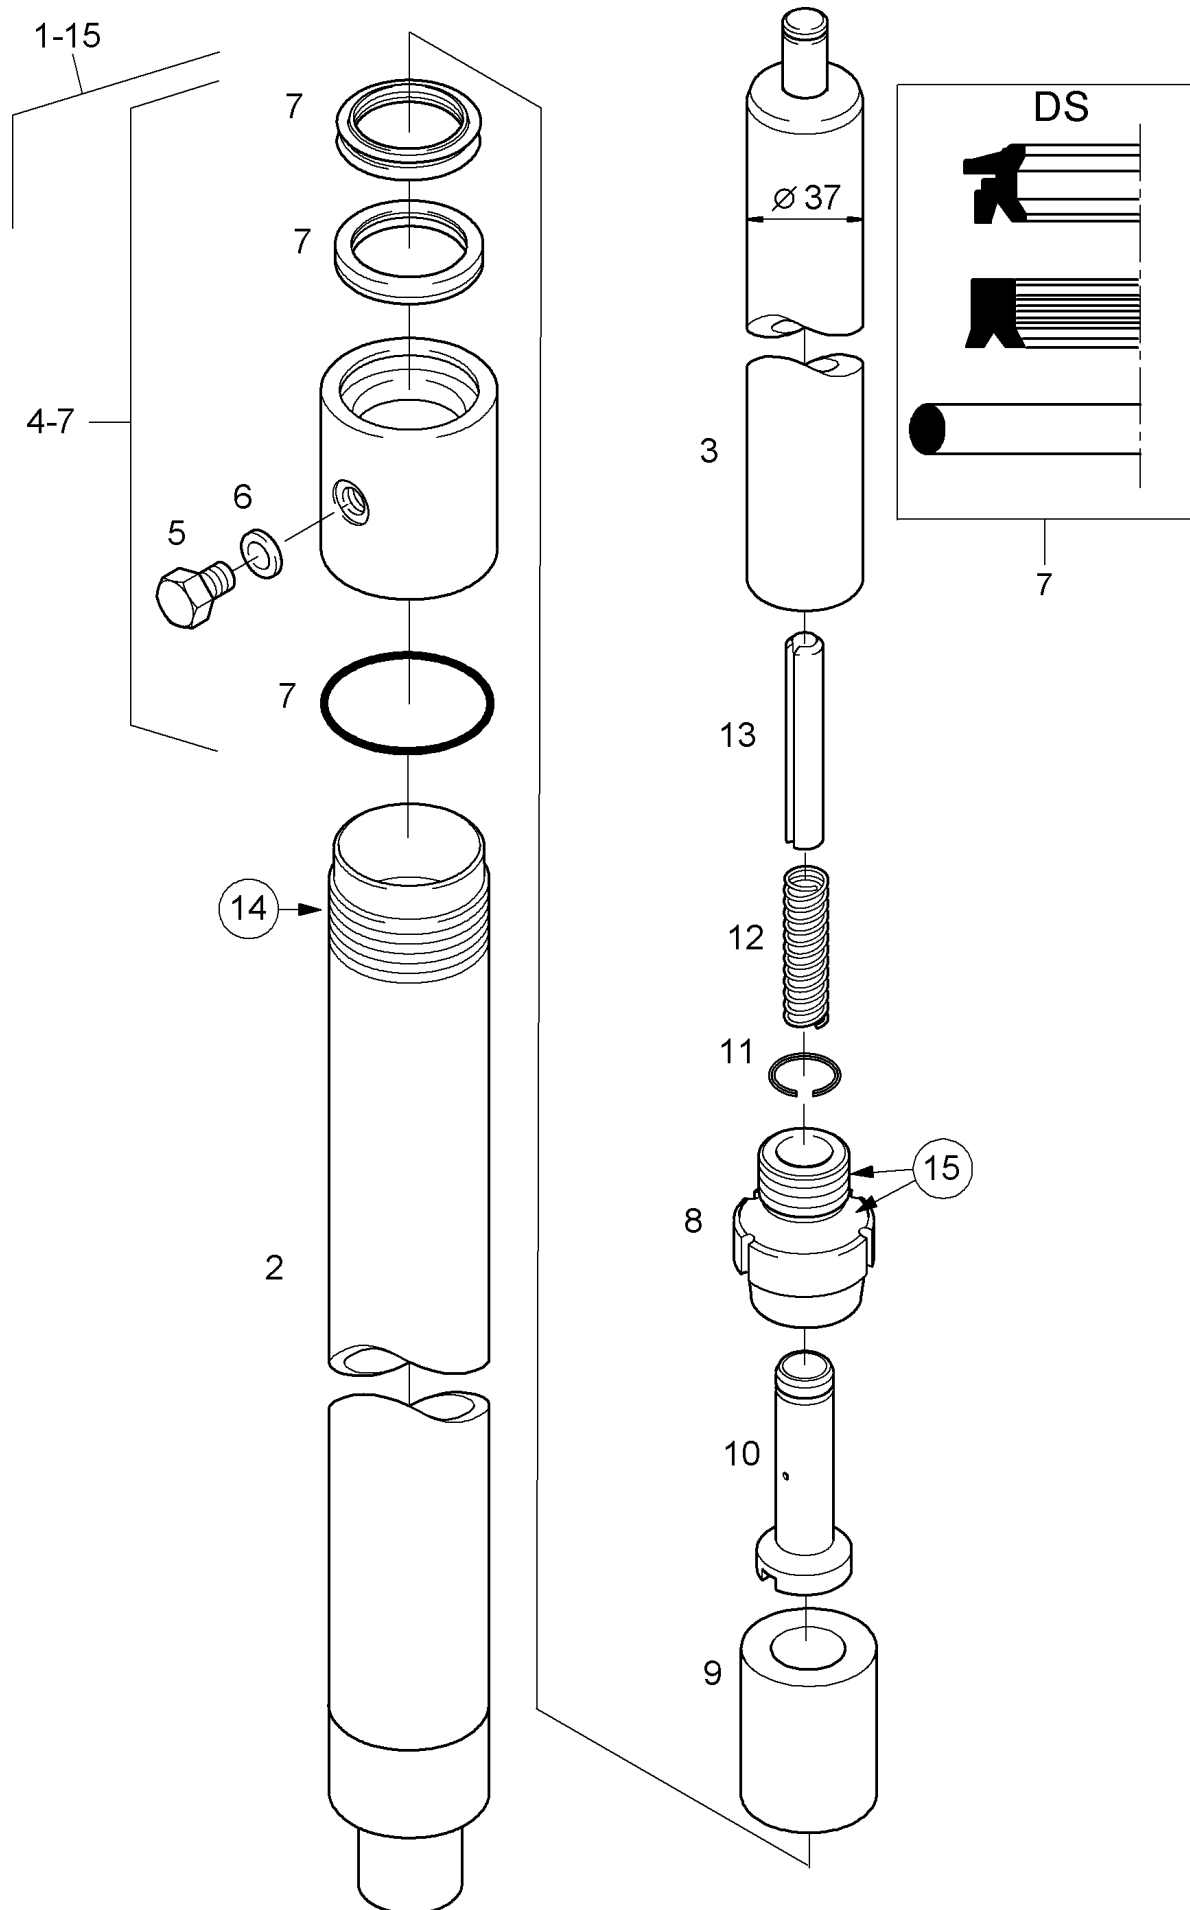

- Please note: If there is no response to CLICKING the link, please download this PDF first and then click on it.

CLICK HERE TO **DOWNLOAD** THE COMPLETE MANUAL

M1088-C59

M0486-B73

M1800-B169

M1510-E256

LIFT CYLINDER

D=37mm/H=1722mm/L=1894mm

SV12

M1776-F163

LIFT CYLINDER

D=55mm/H=761mm/L=867mm

SV12

M1779-F166

LIFT CYLINDER

D=55mm/H=861mm/L=967mm

SV12

M1779-F166

LIFT CYLINDER

D=55mm/H=886mm/L=992mm

SV12

M1779-F166

LIFT CYLINDER

D=55mm/H=936mm/L=1042mm

SV12

M1779-F166

LIFT CYLINDER

D=55mm/H=1036mm/L=1142mm

SV12

M1779-F166

CLICK HERE TO **DOWNLOAD** THE COMPLETE MANUAL