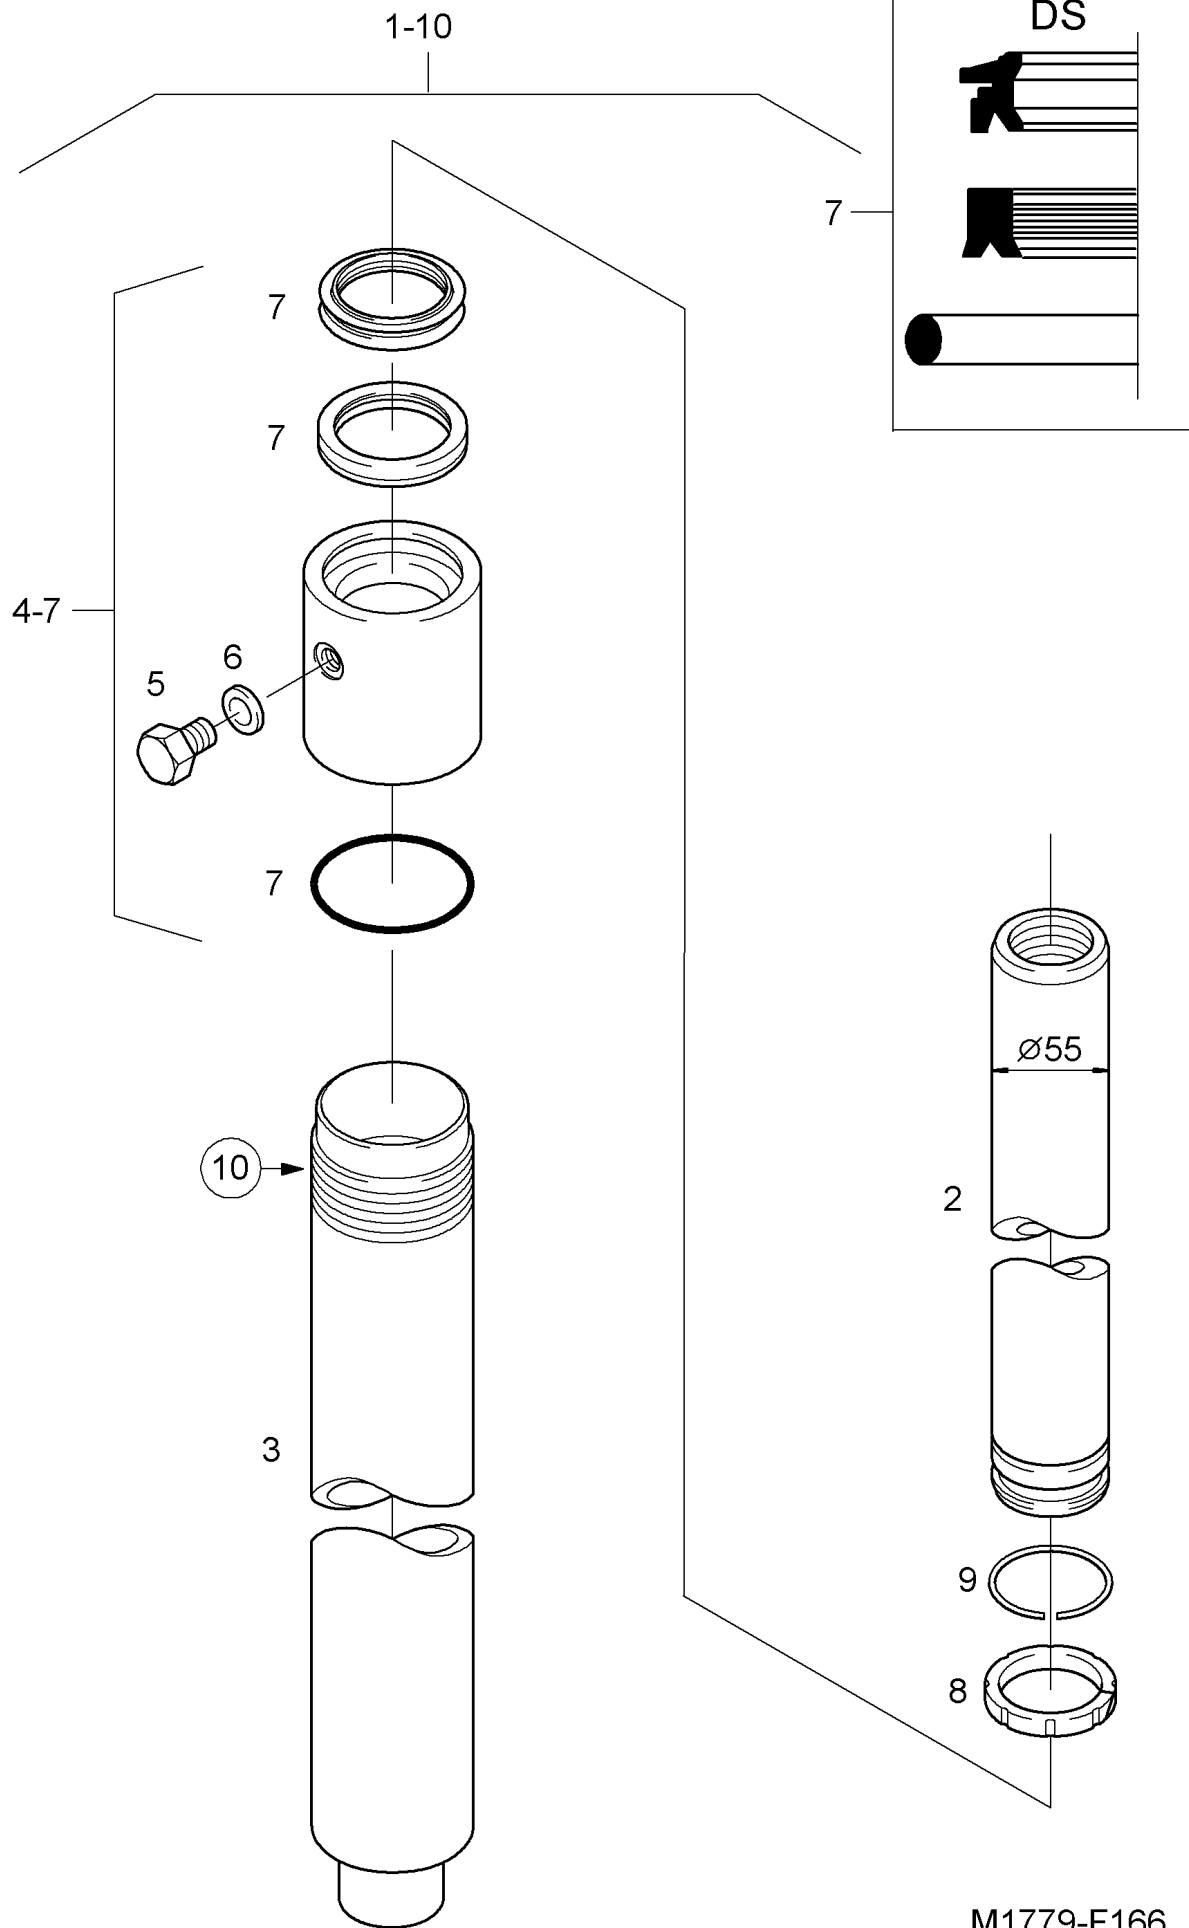

D=55mm/H=861mm/L=967mm

SV12

M1779-F166

LIFT CYLINDER

D=55mm/H=886mm/L=992mm

SV12

M1779-F166

LIFT CYLINDER

D=55mm/H=936mm/L=1042mm

SV12

M1779-F166

LIFT CYLINDER

D=55mm/H=1036mm/L=1142mm

SV12

M1779-F166

CLICK HERE TO **DOWNLOAD** THE COMPLETE MANUAL