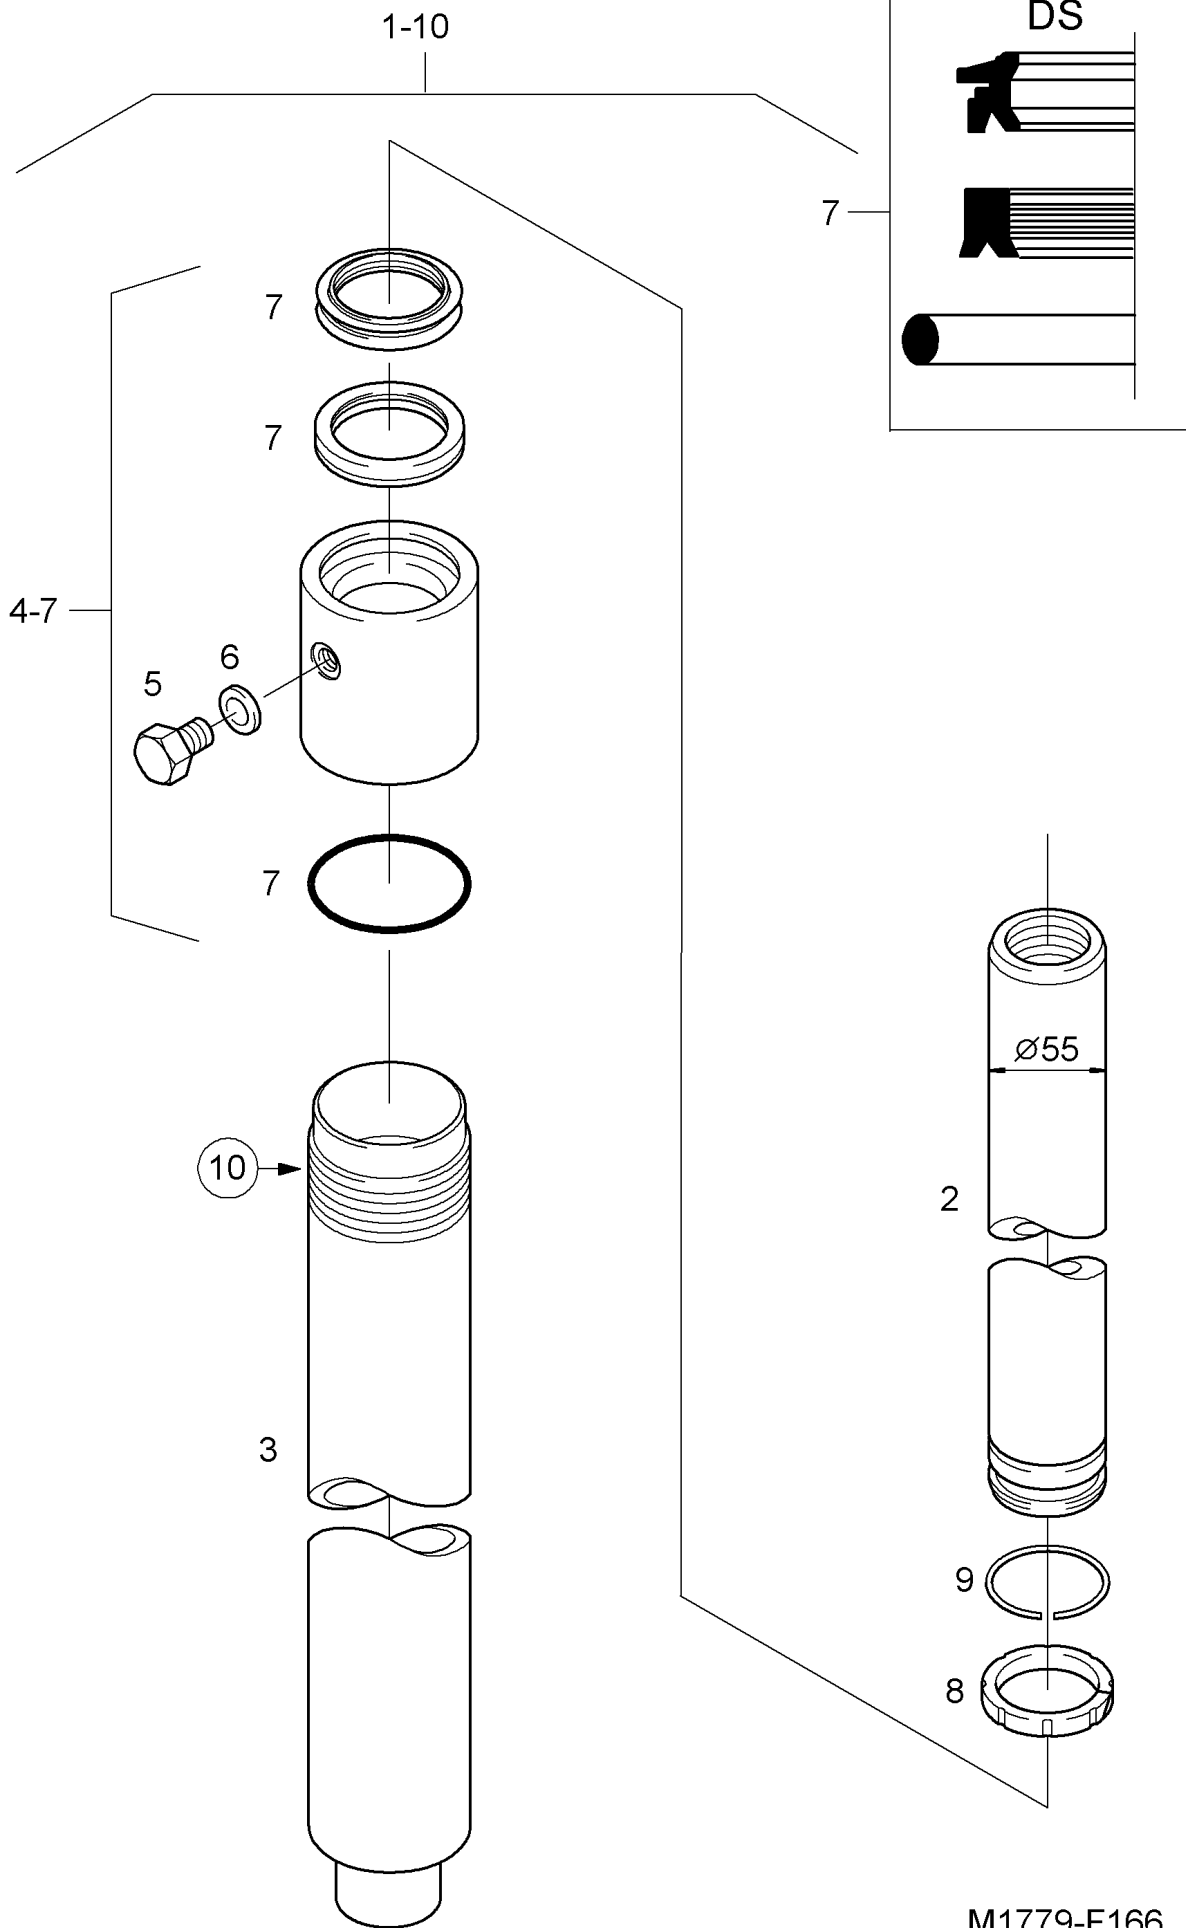

D=37mm/H=1722mm/L=1894mm

SV12

M1776-F163

LIFT CYLINDER

D=55mm/H=761mm/L=867mm

SV12

M1779-F166

LIFT CYLINDER

D=55mm/H=861mm/L=967mm

SV12

M1779-F166

LIFT CYLINDER

D=55mm/H=886mm/L=992mm

SV12

M1779-F166

LIFT CYLINDER

D=55mm/H=936mm/L=1042mm

SV12

M1779-F166

LIFT CYLINDER

D=55mm/H=1036mm/L=1142mm

SV12

M1779-F166

CLICK HERE TO **DOWNLOAD** THE COMPLETE MANUAL