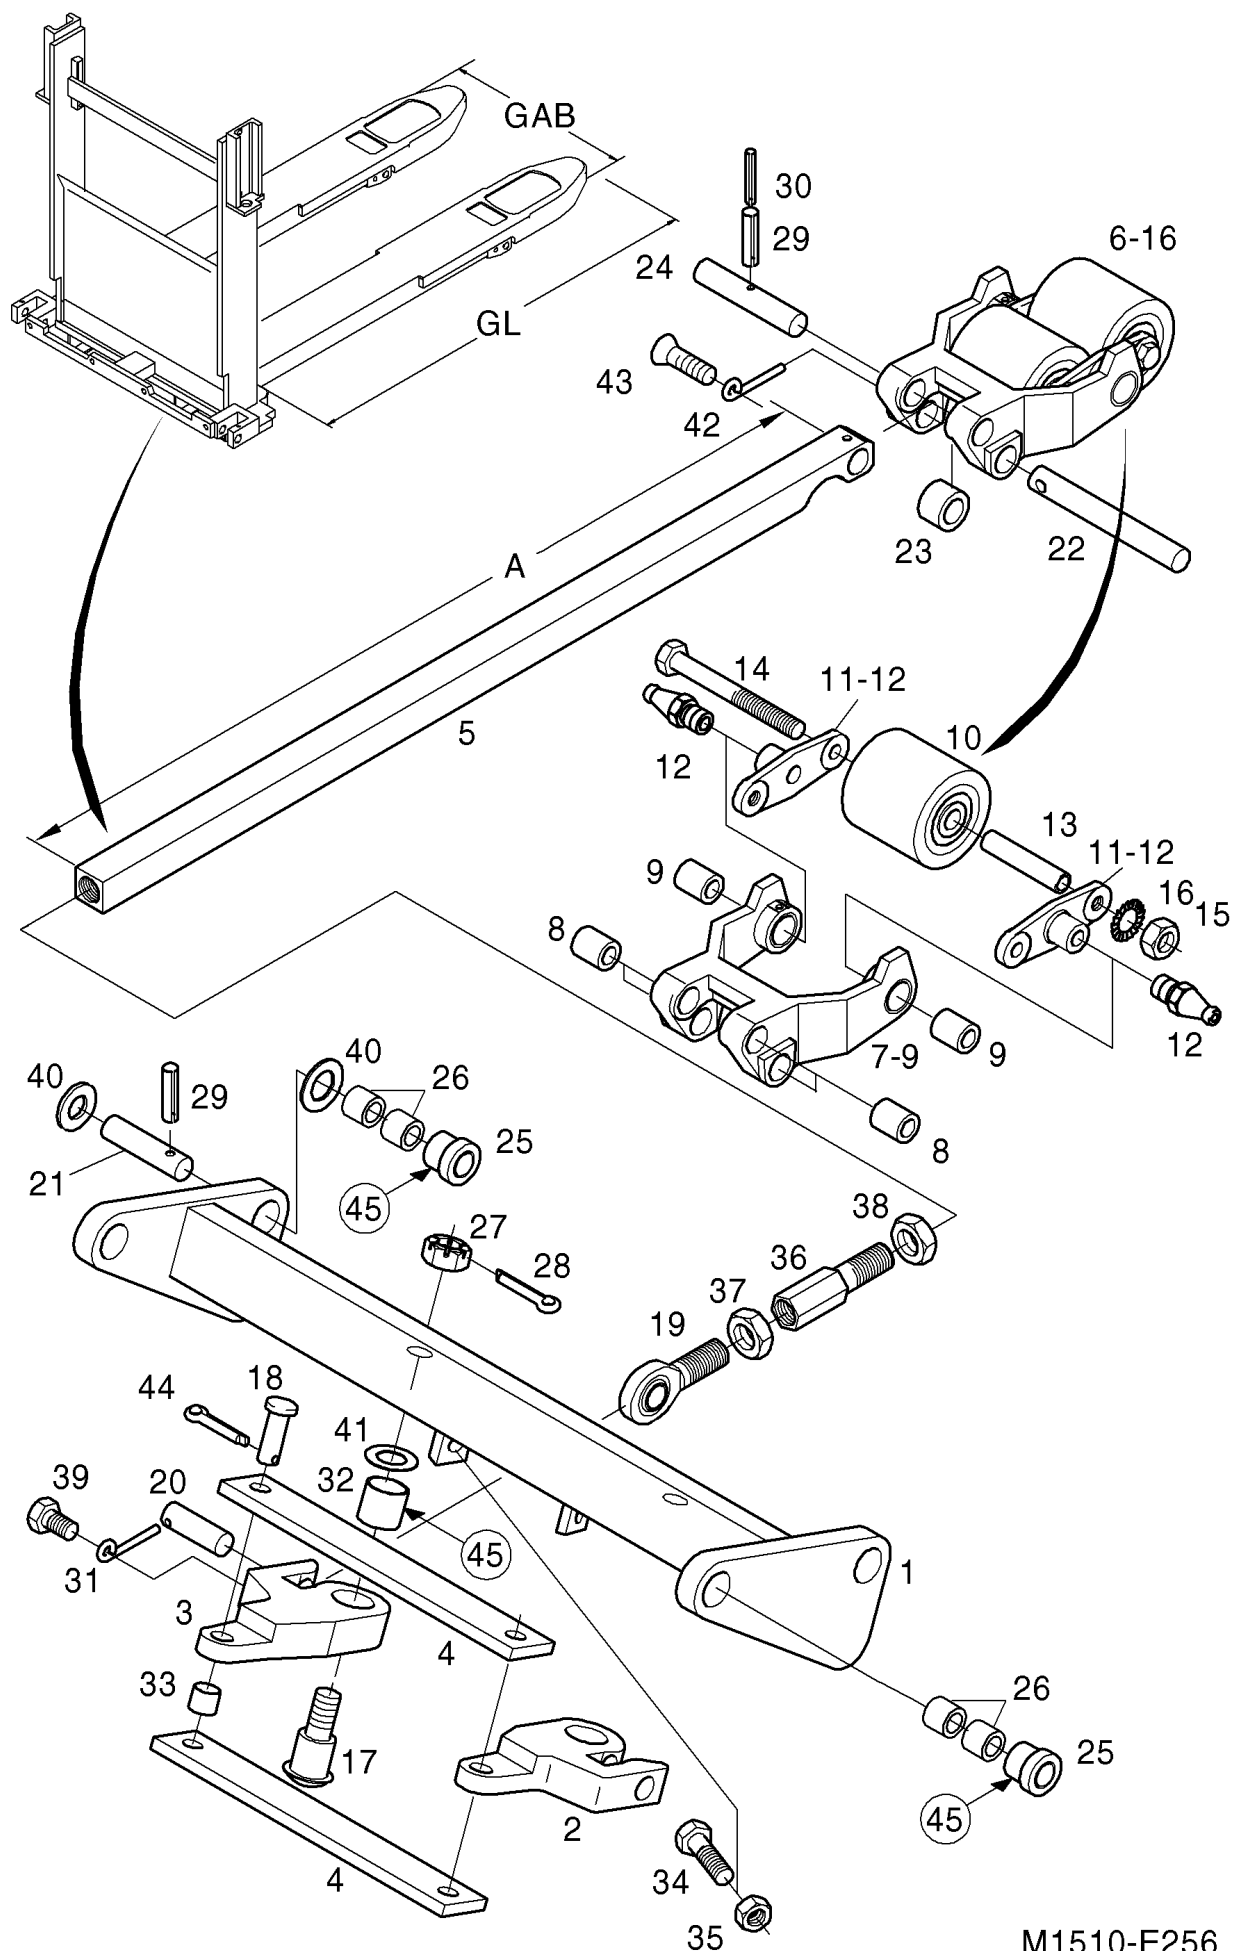

- Please note: If there is no response to CLICKING the link, please download this PDF first and then click on it.

CLICK HERE TO **DOWNLOAD** THE COMPLETE MANUAL

M1088-C59

M0486-B73

M1800-B169

M1510-E256

LIFT CYLINDER

D=37mm/H=1722mm/L=1894mm

SV12

M1776-F163

LIFT CYLINDER

D=55mm/H=761mm/L=867mm

SV12

M1779-F166

LIFT CYLINDER

D=55mm/H=861mm/L=967mm

SV12

M1779-F166

LIFT CYLINDER

D=55mm/H=886mm/L=992mm

SV12

M1779-F166

LIFT CYLINDER

D=55mm/H=936mm/L=1042mm

SV12

M1779-F166

LIFT CYLINDER

D=55mm/H=1036mm/L=1142mm

SV12

M1779-F166

CLICK HERE TO **DOWNLOAD** THE COMPLETE MANUAL