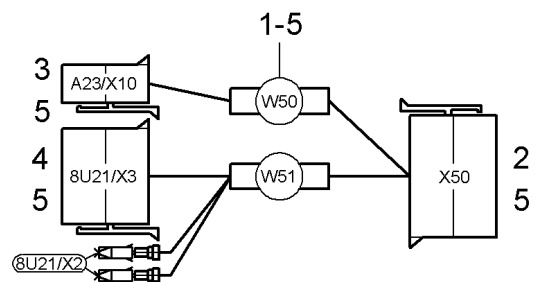

M0972-M398