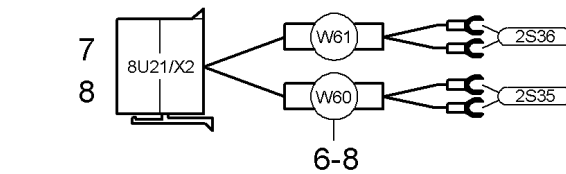

M0972-M398