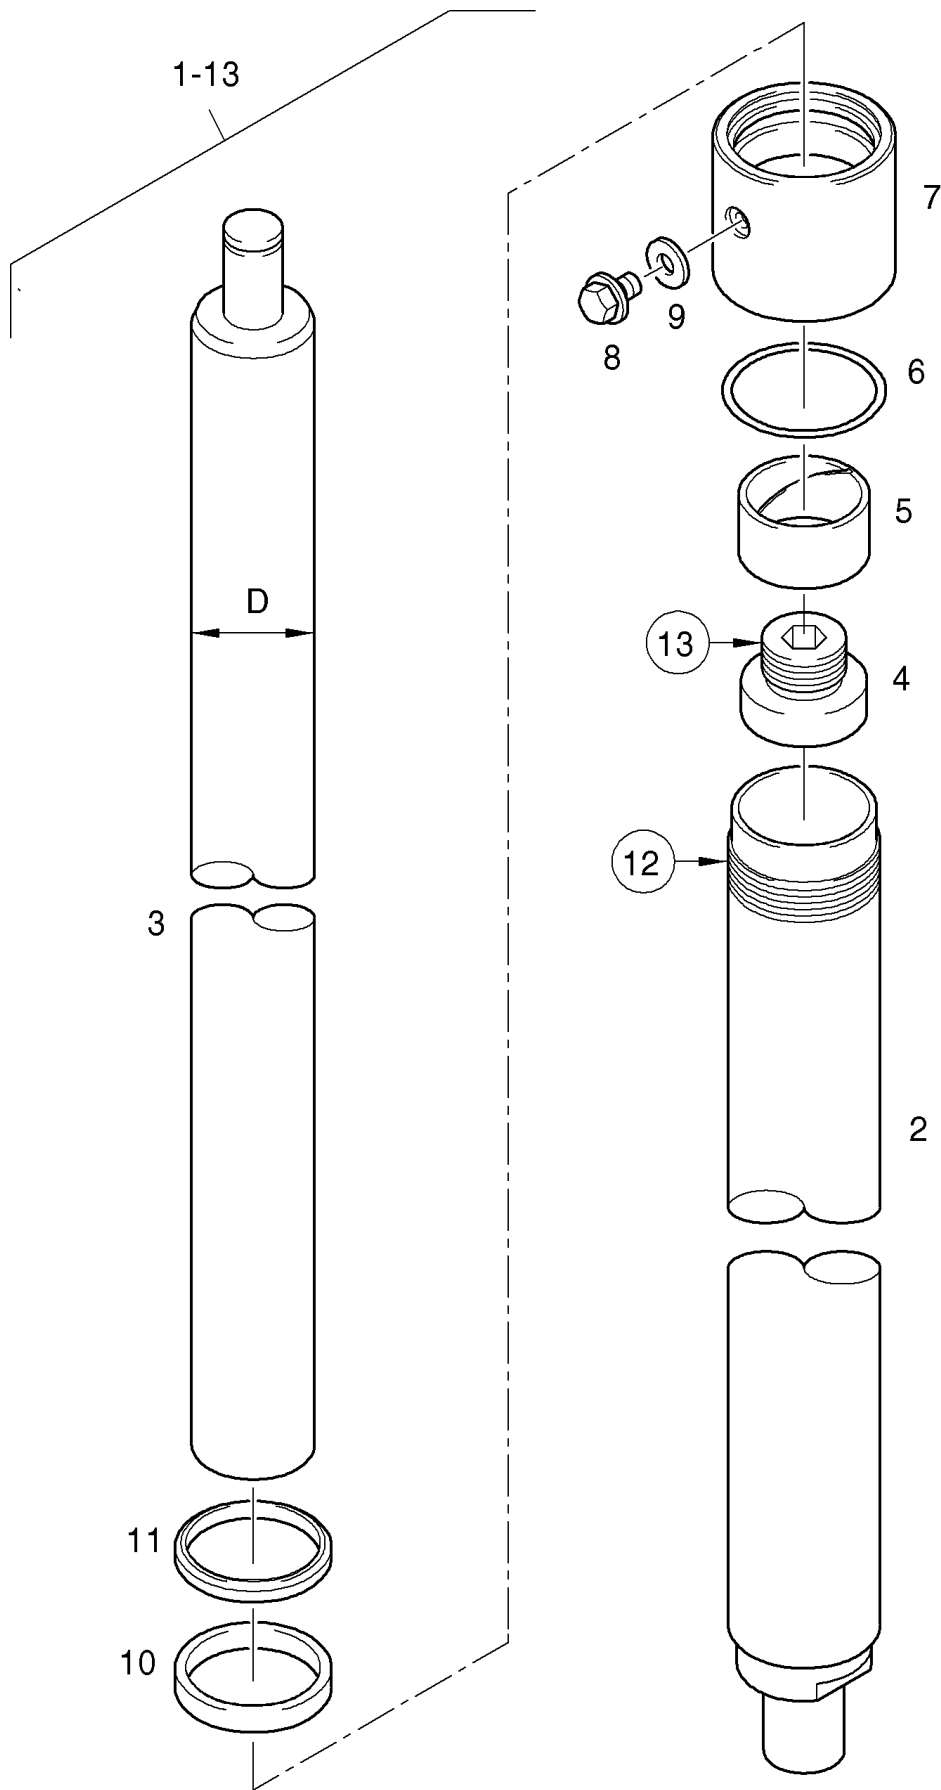

MX15-4

M0080-F68

LIFT CYLINDER

D=55mm/H=1560mm/L=1833mm

MX15-4

M1057-F142

LIFT CYLINDER

D=55mm/H=2060mm/L=2333mm

MX15-4

M1057-F142

LIFT CYLINDER

D=55mm/H=2497mm/L=2770mm

MX15-4

M1057-F142

LIFT CYLINDER

D=55mm/H=2997mm/L=3270mm

MX15-4

M1057-F142

LIFT CYLINDER

D=55mm/H=3497mm/L=3770mm

MX15-4

M1057-F142

LIFT CYLINDER

D=55mm/H=3997mm/L=4270mm