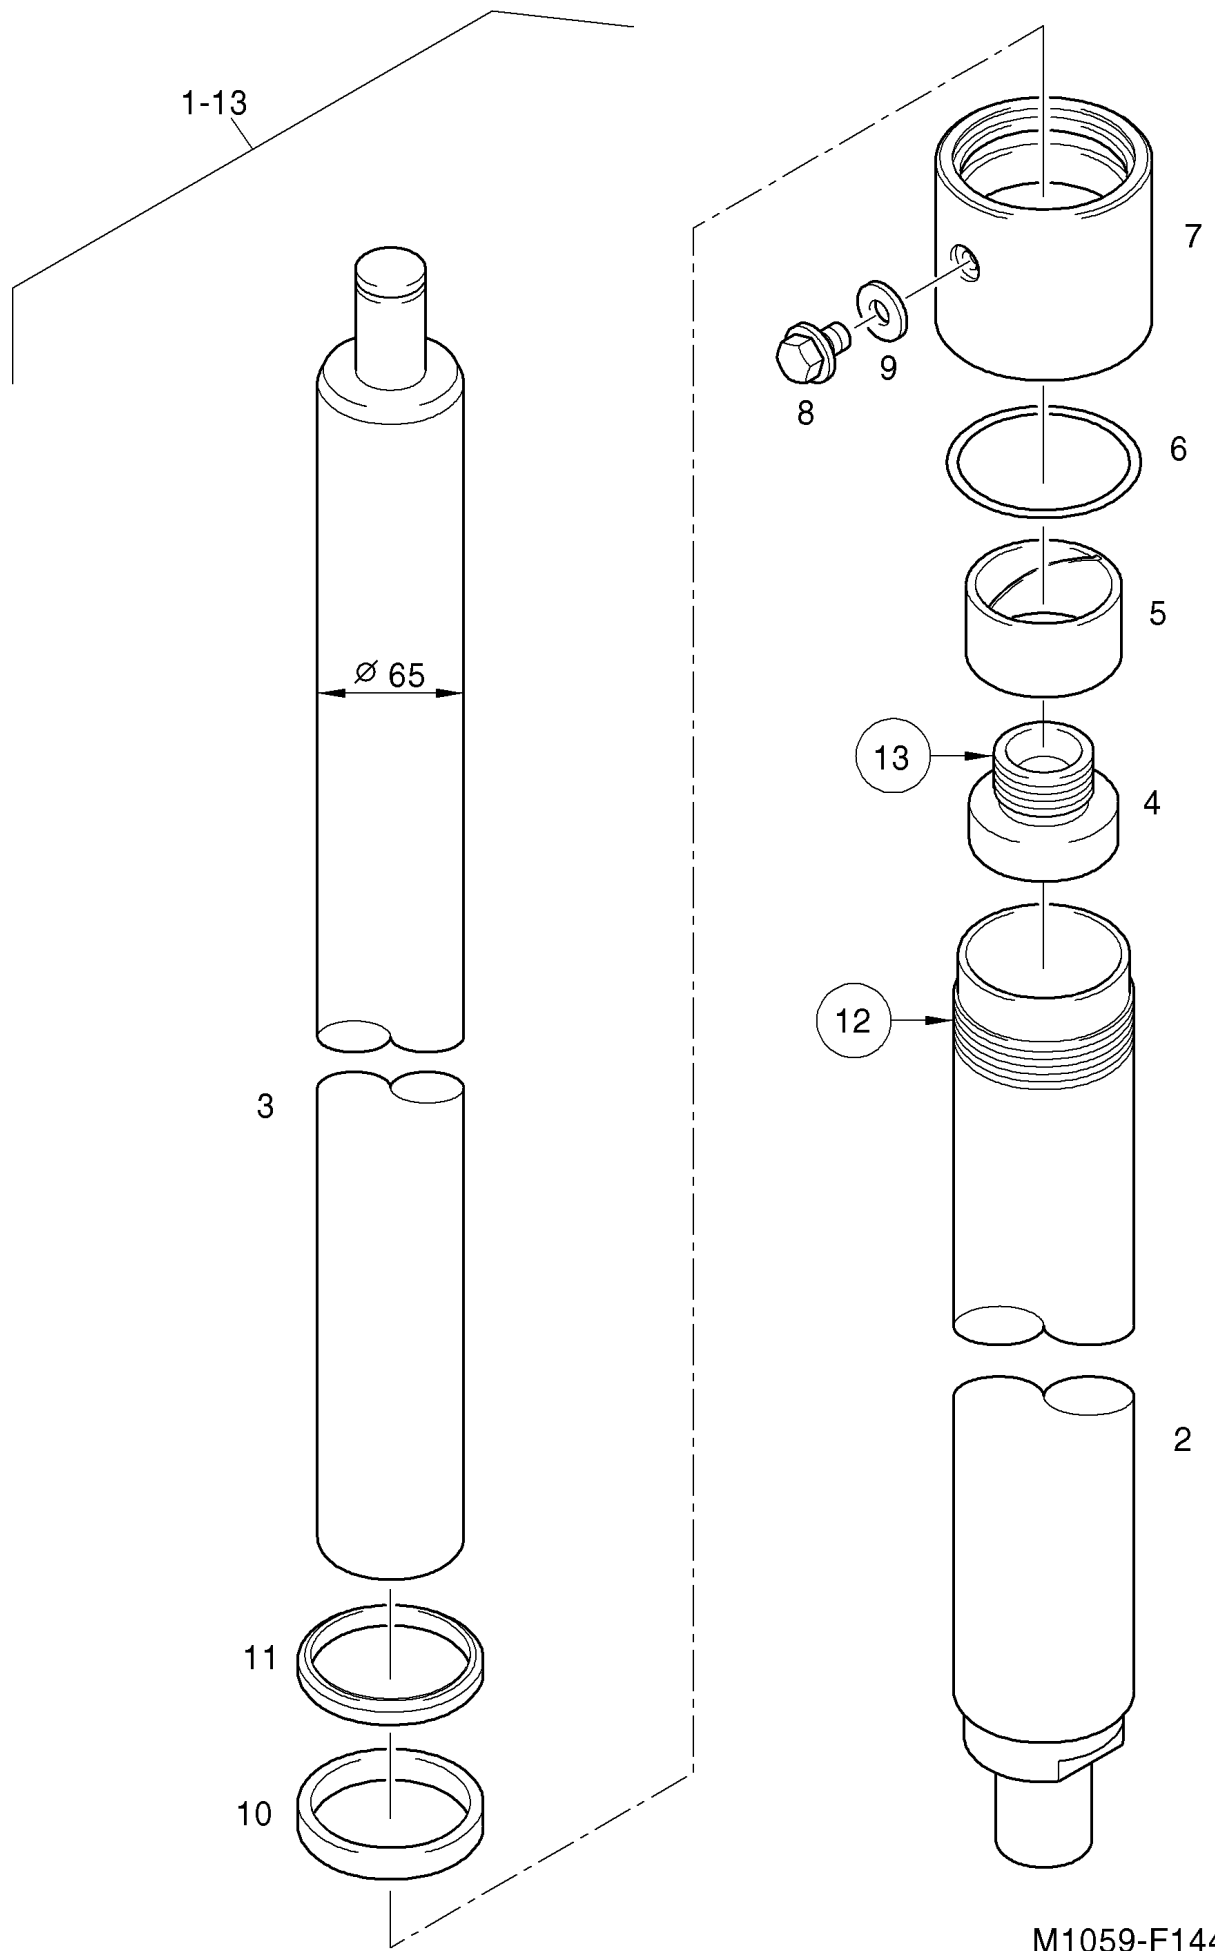

MX15-4

M1059-F144

LIFT CYLINDER

D=65mm/H=2543mm/L=2815mm

MX15-4

M1059-F144

LIFT CYLINDER

D=65mm/H=3043mm/L=3315mm

MX15-4

M1059-F144

LIFT CYLINDER

D=65mm/H=3443mm/L=3715mm

MX15-4

M1059-F144

LIFT CYLINDER

D=65mm/H=3843mm/L=4115mm