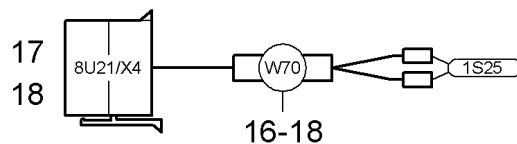

M0972-M398