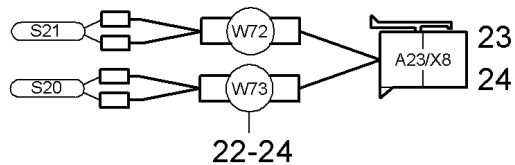

M0972-M398