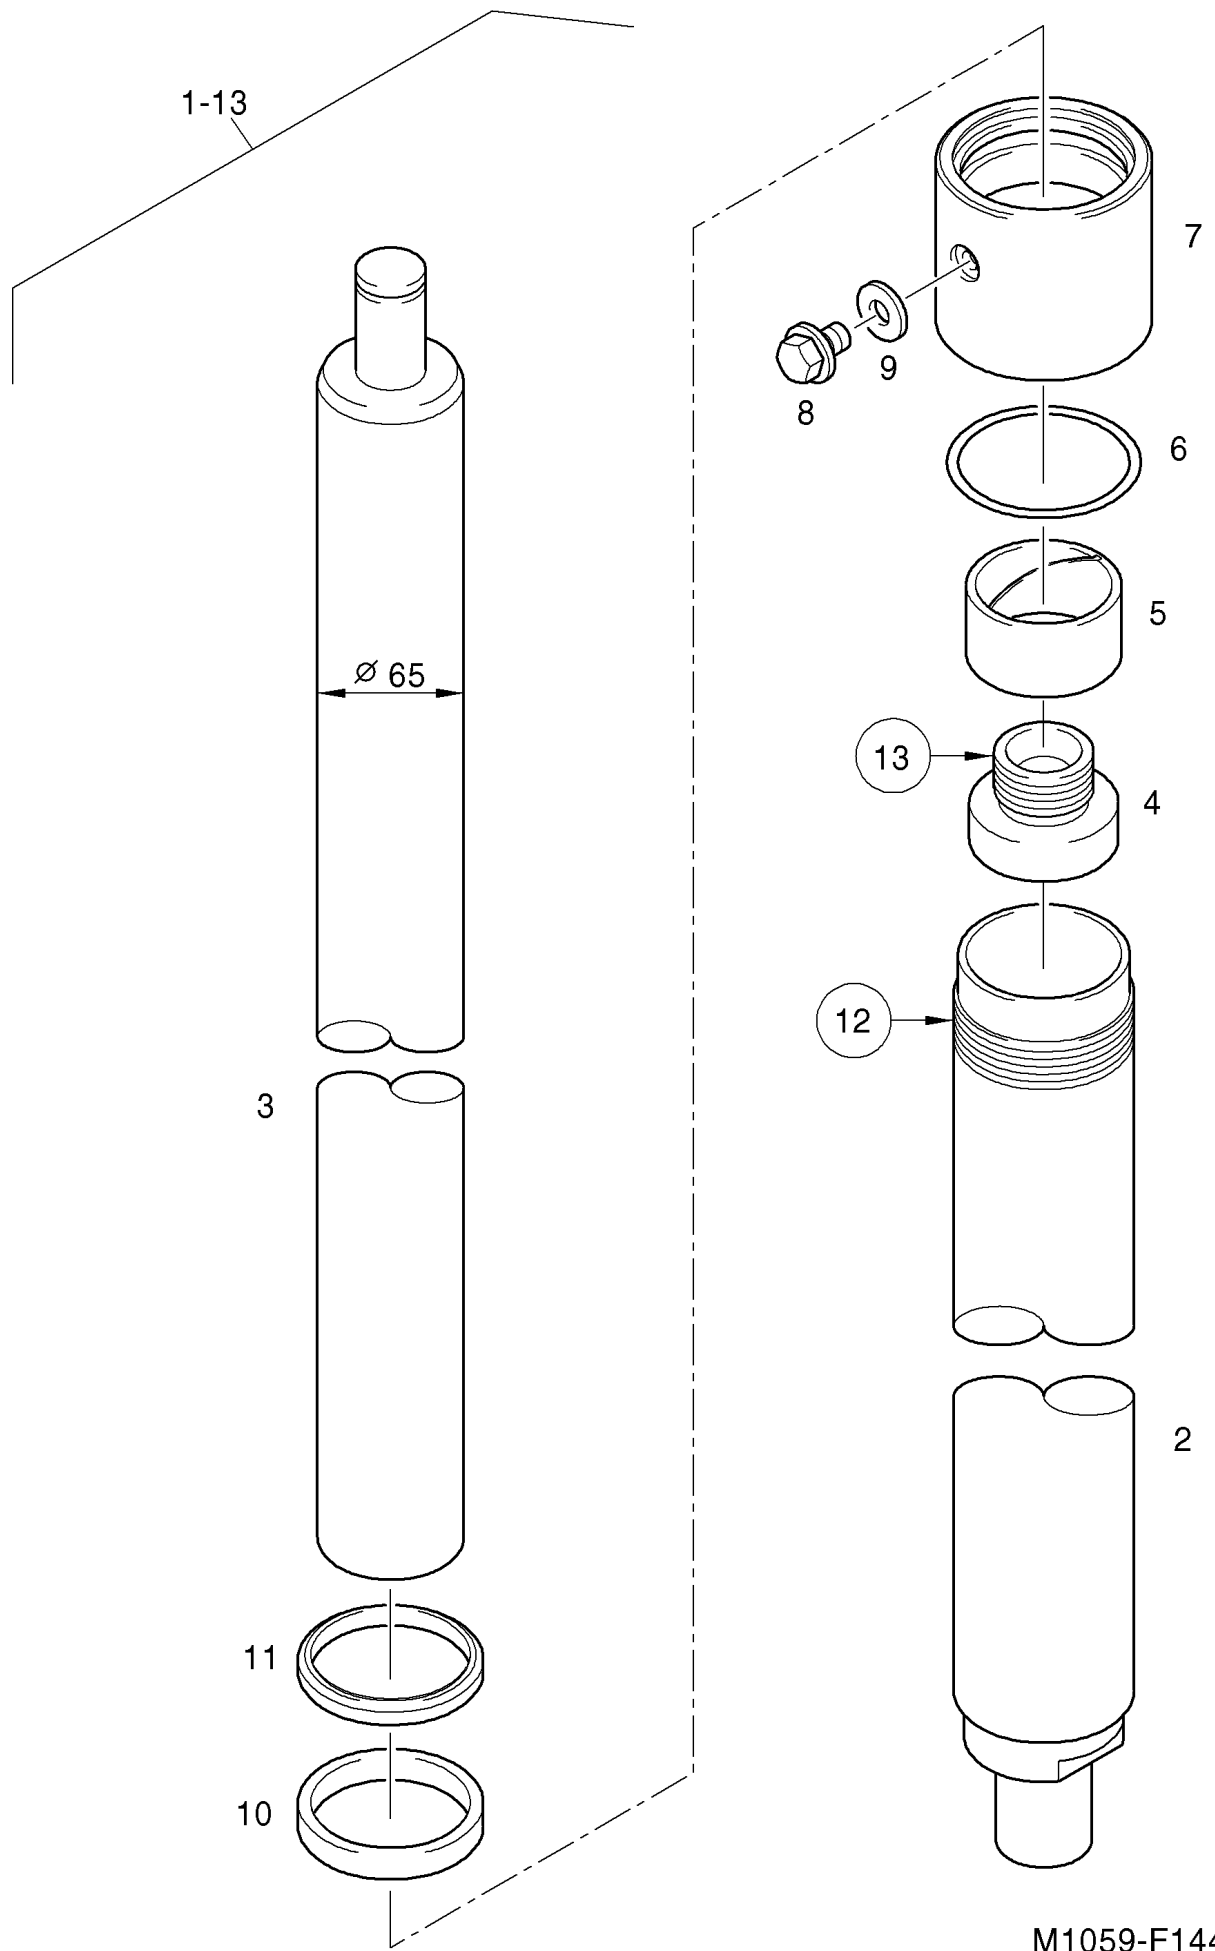

MX15-4

M1058-F143

LIFT CYLINDER

D=65mm/H=1670mm/L=1942mm

MX15-4

M1059-F144

LIFT CYLINDER

D=65mm/H=2143mm/L=2415mm

MX15-4

M1059-F144

LIFT CYLINDER

D=65mm/H=2543mm/L=2815mm

MX15-4

M1059-F144

LIFT CYLINDER

D=65mm/H=3043mm/L=3315mm

MX15-4

M1059-F144

LIFT CYLINDER

D=65mm/H=3443mm/L=3715mm

MX15-4

M1059-F144

LIFT CYLINDER

D=65mm/H=3843mm/L=4115mm