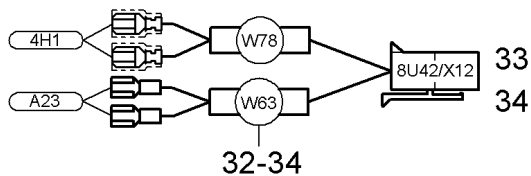

M0972-M398