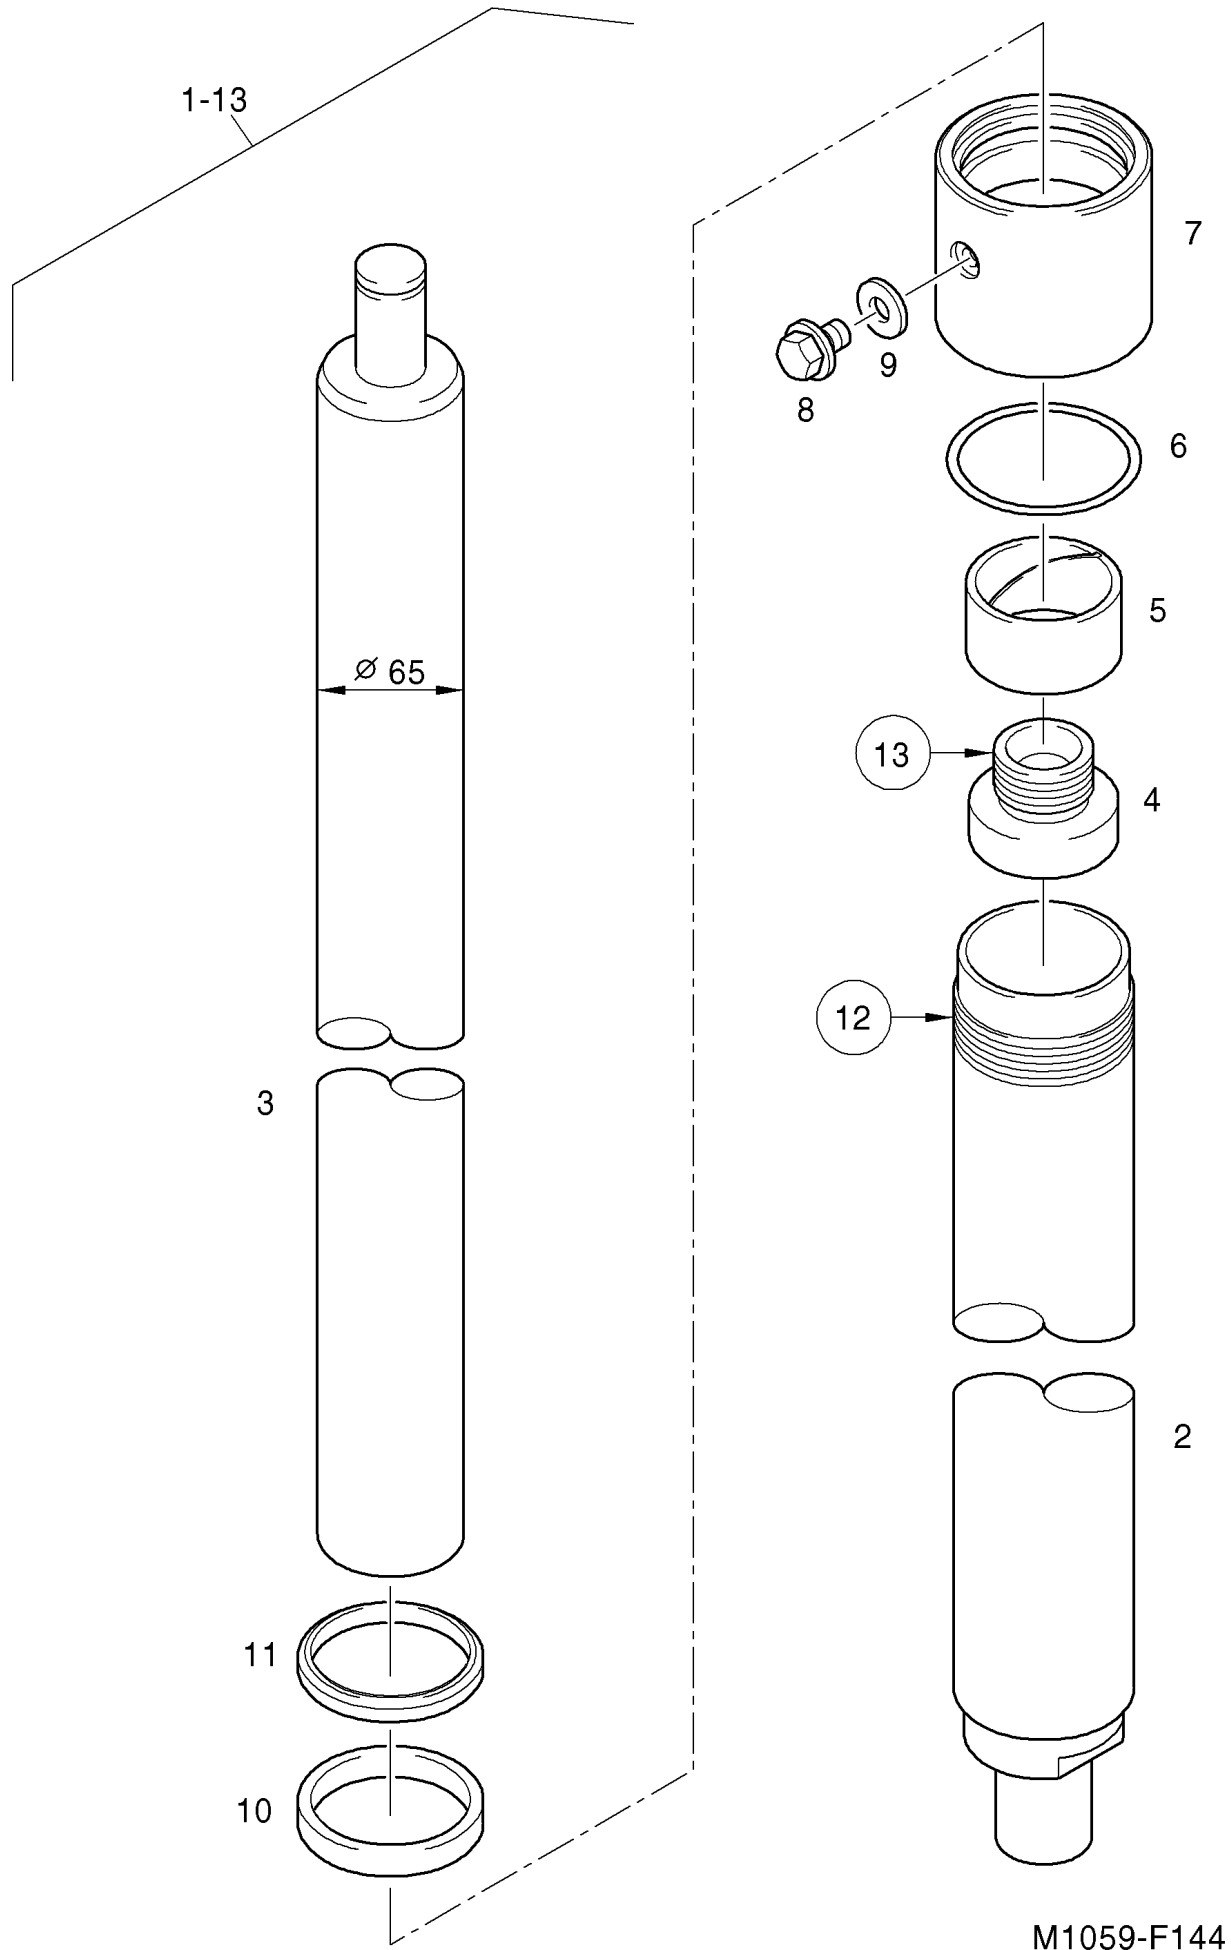

MX15-4

M1058-F143

LIFT CYLINDER

D=65mm/H=5363mm/L=5770mm

MX15-4

M1058-F143

LIFT CYLINDER

D=65mm/H=5863mm/L=6270mm

MX15-4

M1058-F143

LIFT CYLINDER

D=65mm/H=1670mm/L=1942mm

MX15-4

M1059-F144

LIFT CYLINDER

D=65mm/H=2143mm/L=2415mm

MX15-4

M1059-F144

LIFT CYLINDER

D=65mm/H=2543mm/L=2815mm

MX15-4

M1059-F144

LIFT CYLINDER

D=65mm/H=3043mm/L=3315mm

MX15-4

M1059-F144

LIFT CYLINDER

D=65mm/H=3443mm/L=3715mm

MX15-4

M1059-F144

LIFT CYLINDER

D=65mm/H=3843mm/L=4115mm