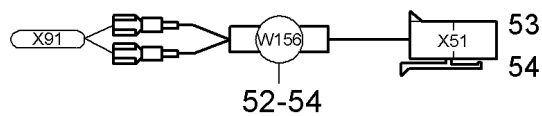

M0972-M398