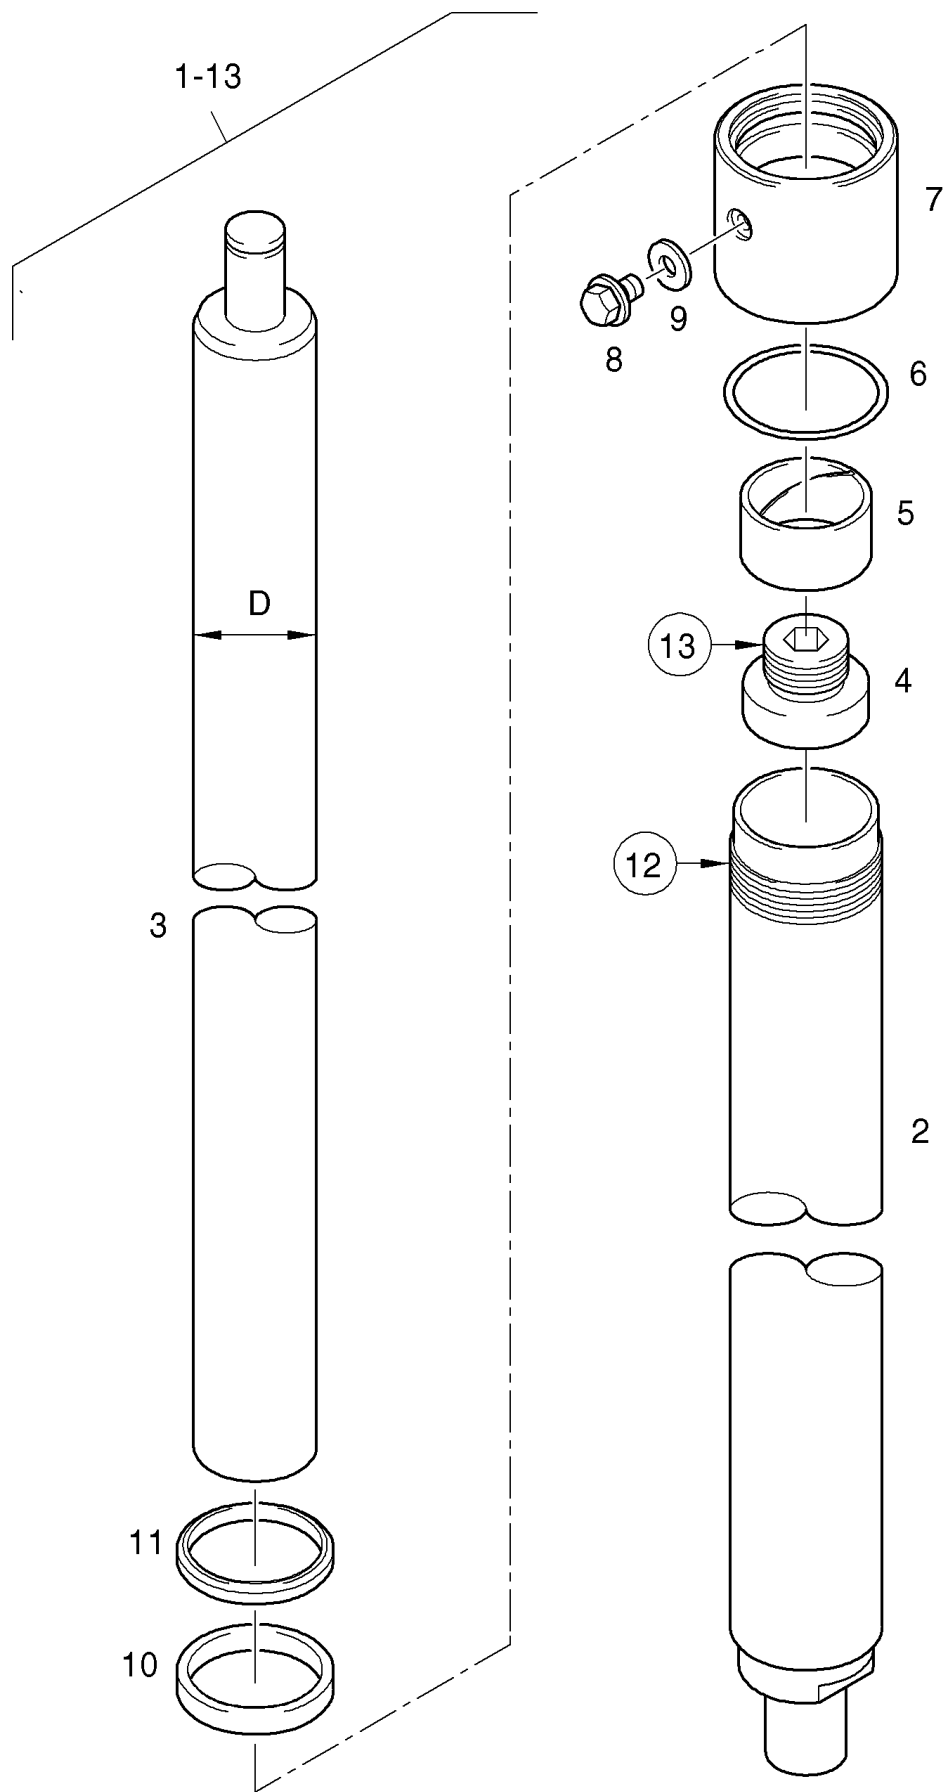

MX15-4

M0080-F68

LIFT CYLINDER

D=55mm/H=1560mm/L=1833mm

MX15-4

M1057-F142

LIFT CYLINDER

D=55mm/H=2060mm/L=2333mm

MX15-4

M1057-F142

LIFT CYLINDER

D=55mm/H=2497mm/L=2770mm

MX15-4

M1057-F142

LIFT CYLINDER

D=55mm/H=2997mm/L=3270mm

MX15-4

M1057-F142

LIFT CYLINDER

D=55mm/H=3497mm/L=3770mm

MX15-4

M1057-F142

LIFT CYLINDER

D=55mm/H=3997mm/L=4270mm