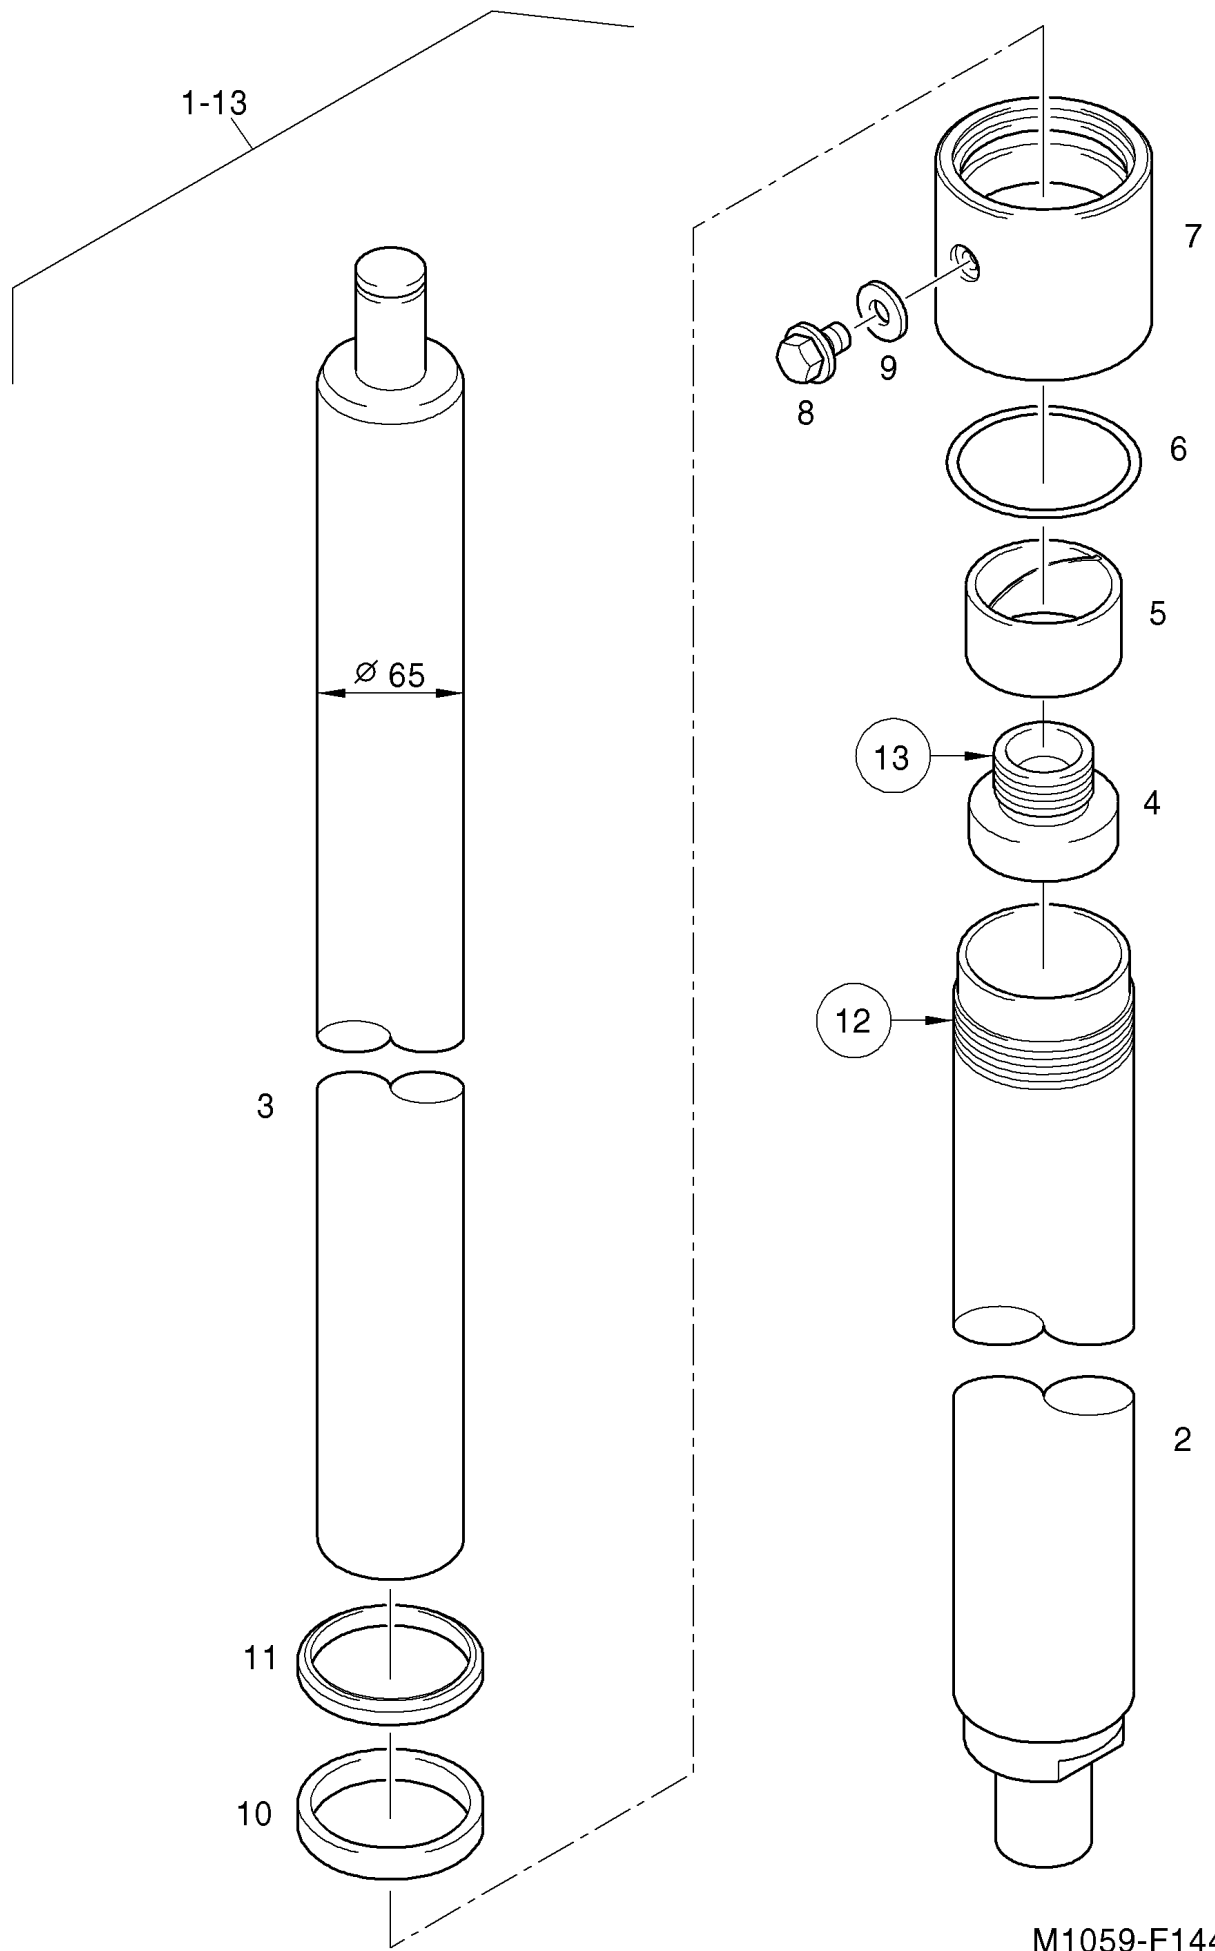

MX15-4

M1058-F143

LIFT CYLINDER

D=65mm/H=5363mm/L=5770mm

MX15-4

M1058-F143

LIFT CYLINDER

D=65mm/H=5863mm/L=6270mm

MX15-4

M1058-F143

LIFT CYLINDER

D=65mm/H=1670mm/L=1942mm

MX15-4

M1059-F144

LIFT CYLINDER

D=65mm/H=2143mm/L=2415mm

MX15-4

M1059-F144

LIFT CYLINDER

D=65mm/H=2543mm/L=2815mm

MX15-4

M1059-F144

LIFT CYLINDER

D=65mm/H=3043mm/L=3315mm

MX15-4

M1059-F144

LIFT CYLINDER

D=65mm/H=3443mm/L=3715mm

MX15-4

M1059-F144

LIFT CYLINDER

D=65mm/H=3843mm/L=4115mm