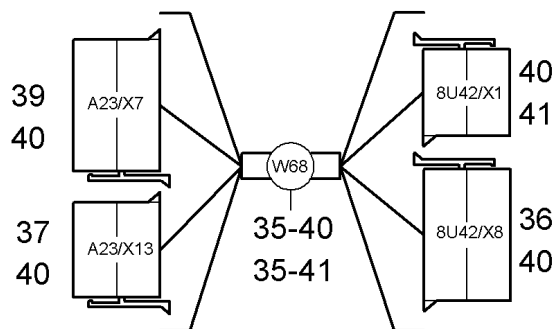

M0972-M398