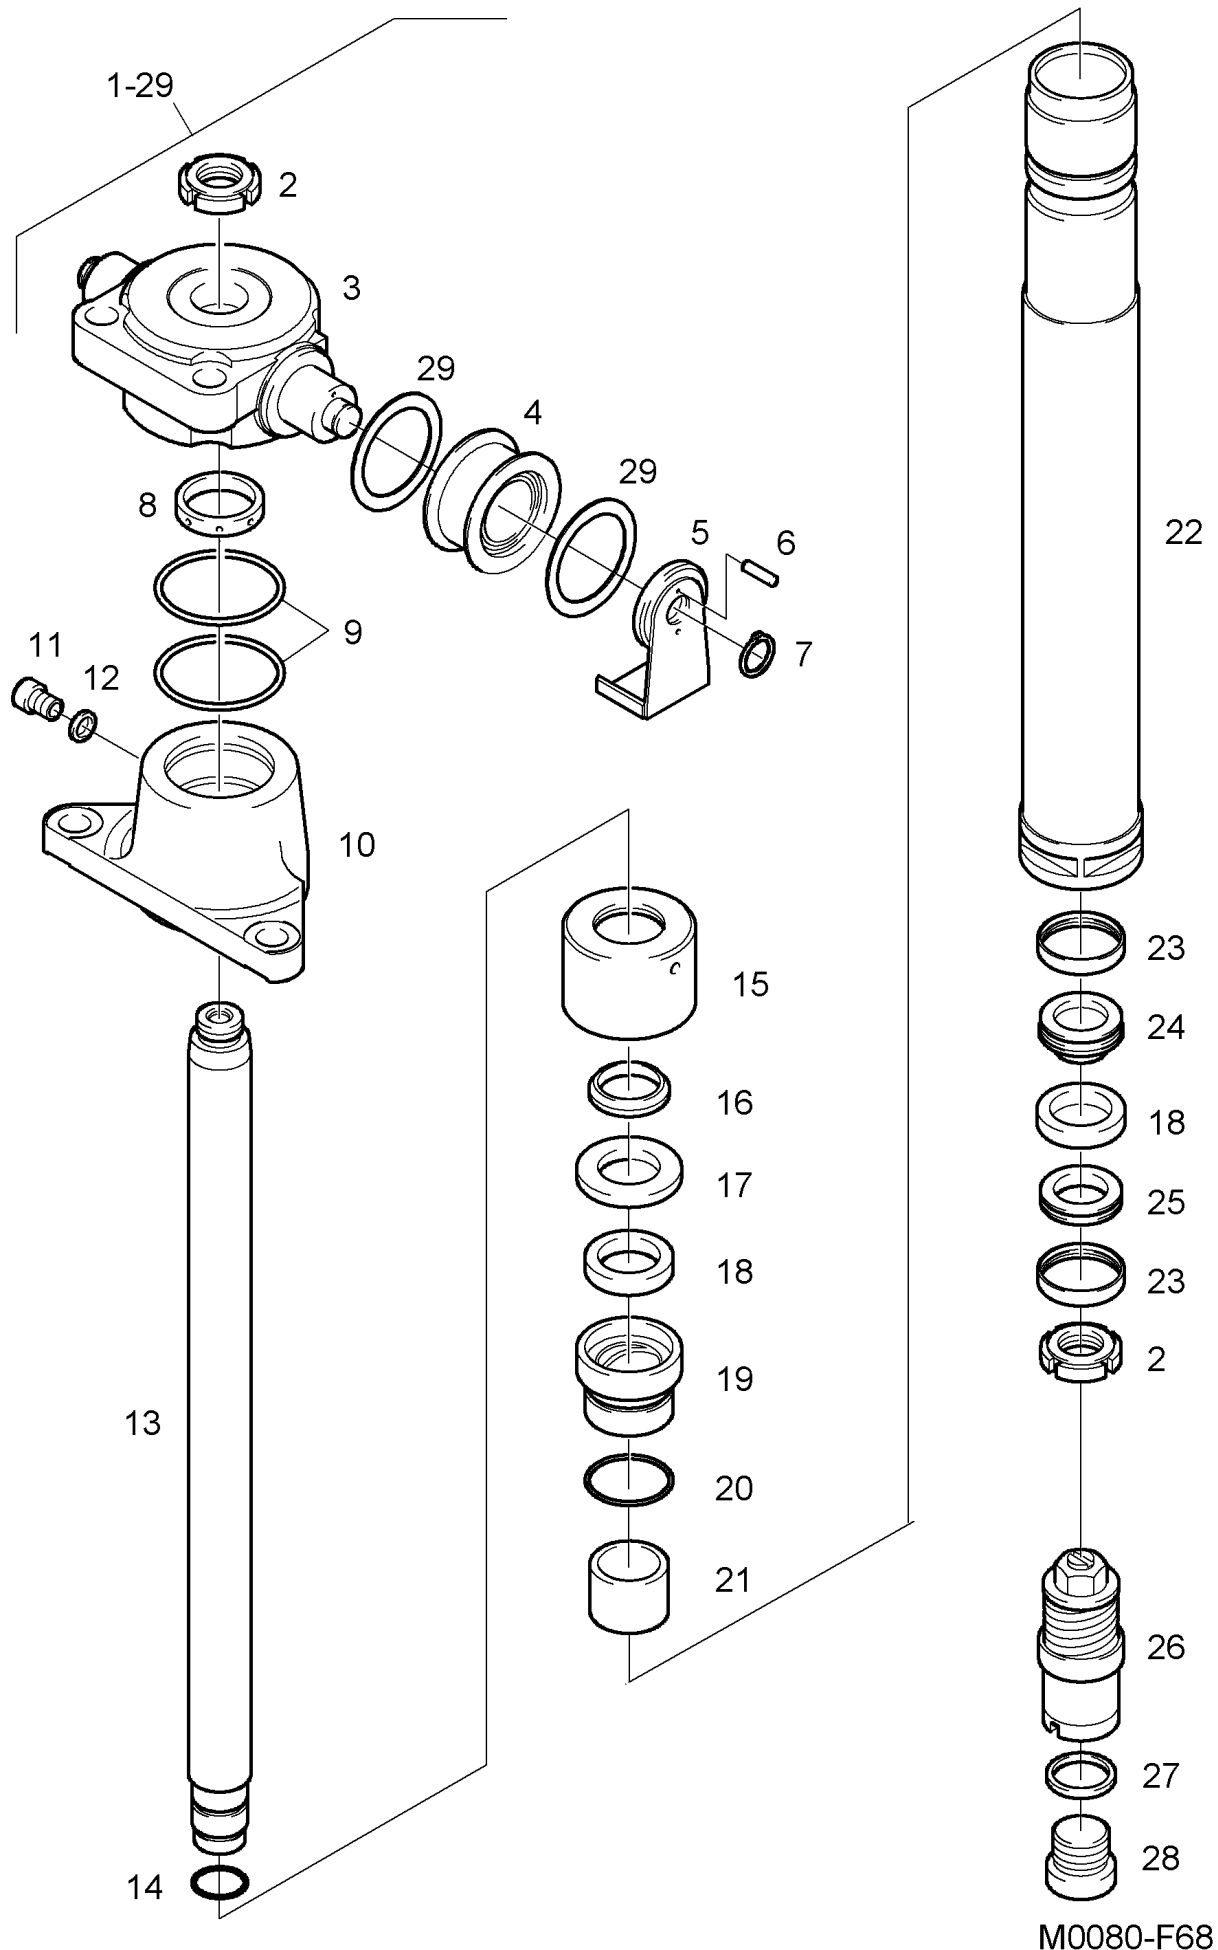

MX15-4

M0080-F68

LIFT CYLINDER

D=55mm/H=1560mm/L=1833mm

MX15-4

M1057-F142

LIFT CYLINDER

D=55mm/H=2060mm/L=2333mm