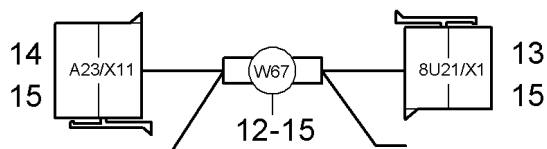

M0972-M398