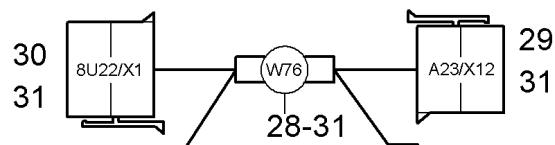

M0972-M398