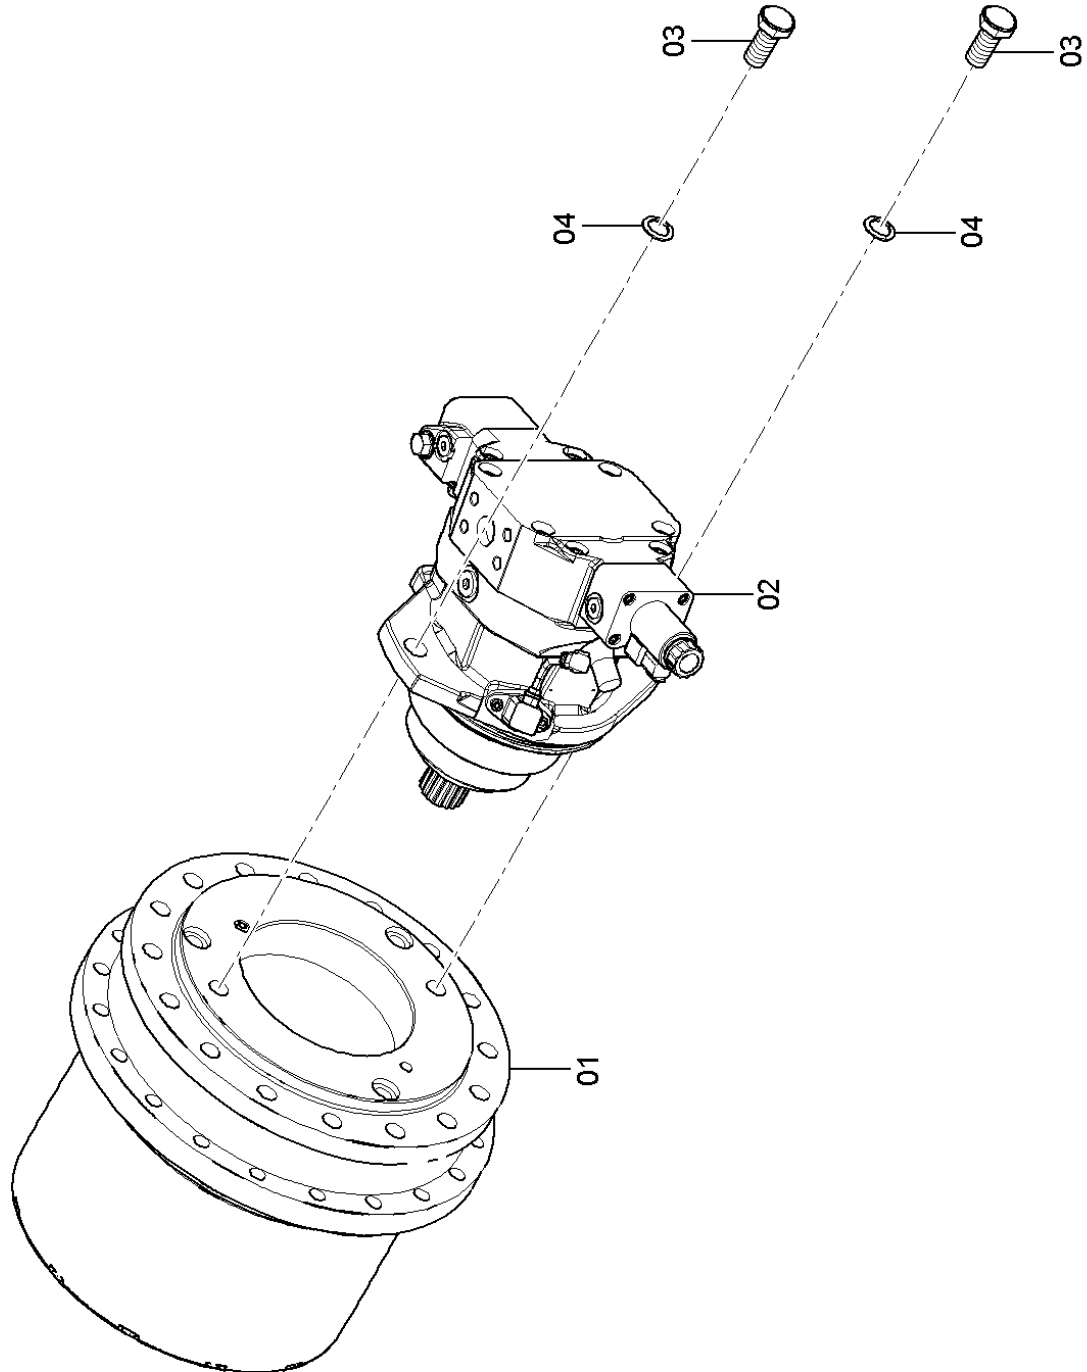

4812027194 Drive gear box 4812027194 Drive gear box

Refer to Parts Online for the most up to date information. The printed information might be outdated.

Wed Nov 04 20:31:02 MST 2015