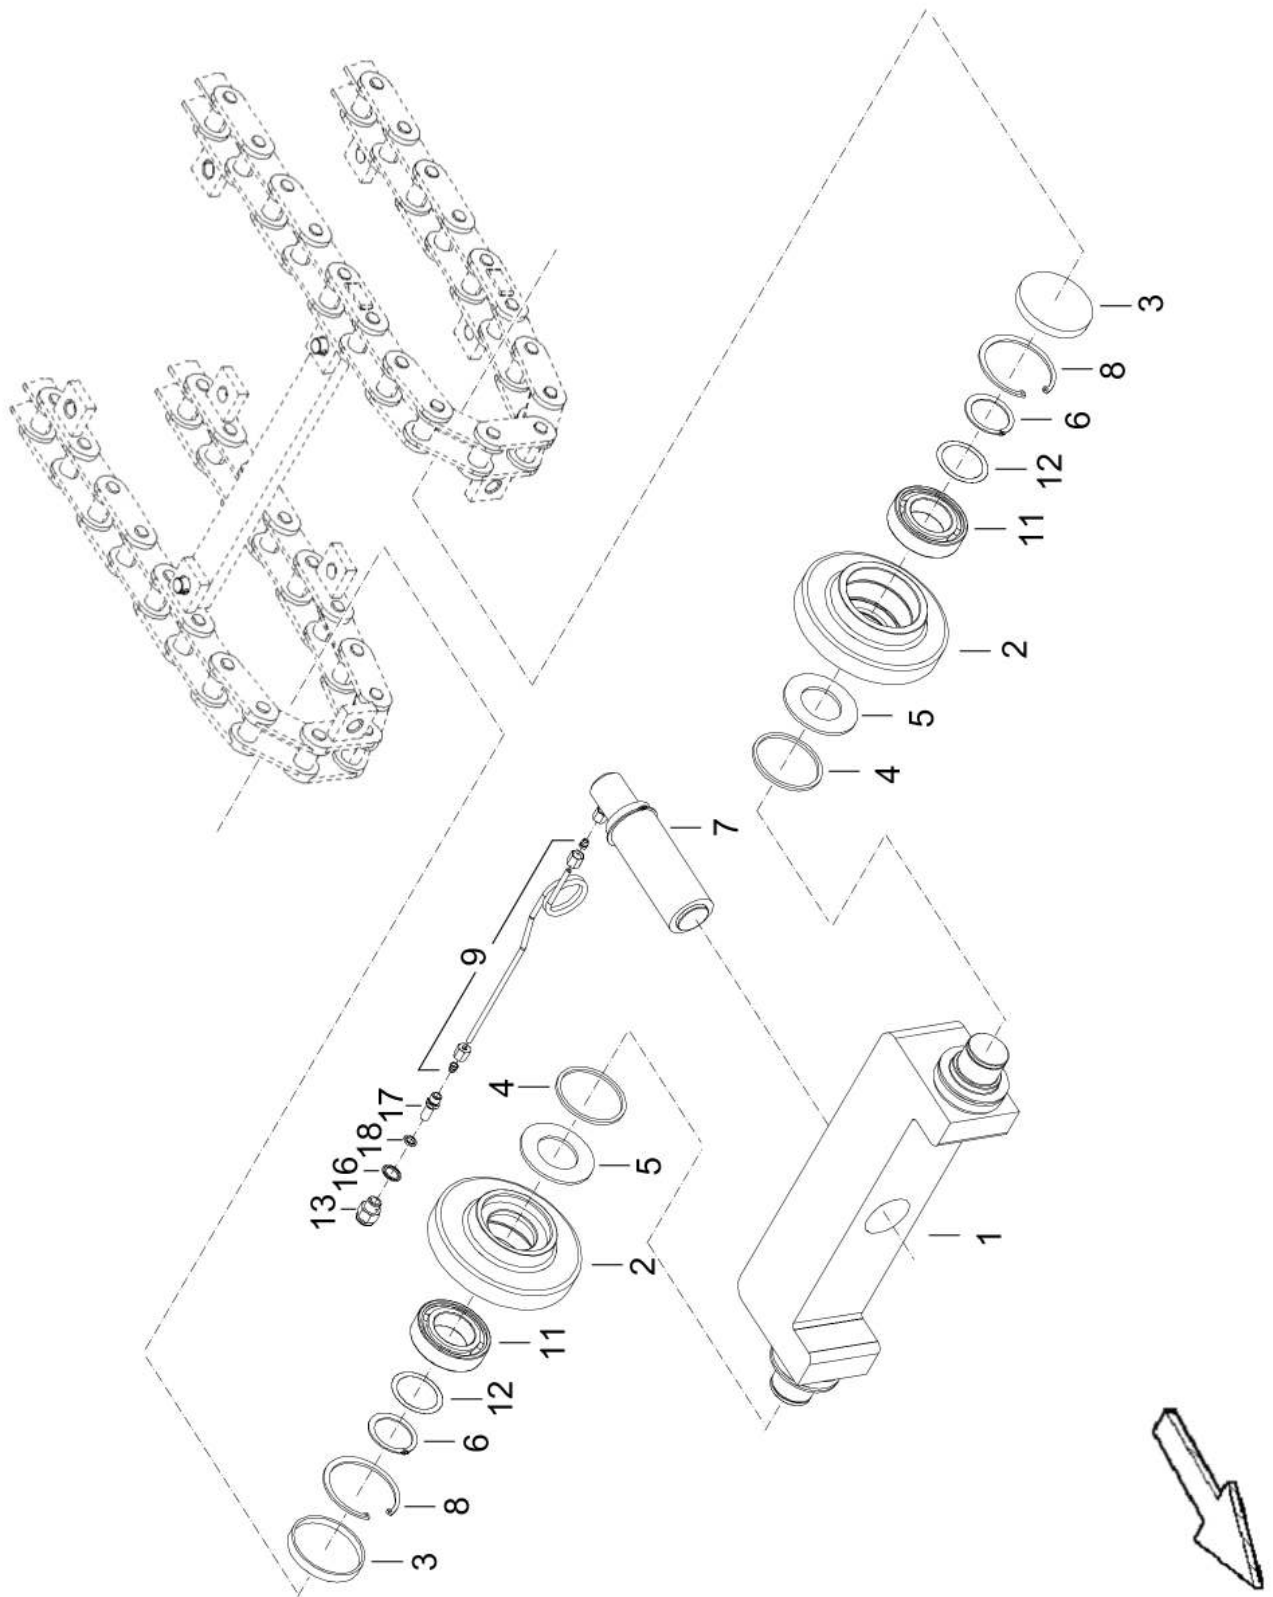

SD2550CS

Spare parts list

Tracked Paver

SD2550CS (IIIAT3) s/n 10002119H0C000185 -

Engine: Cummins QSB6.7-C260

CLICK HERE TO **DOWNLOAD** THE COMPLETE MANUAL

- Thank you very much for reading the preview of the manual.
- You can download the complete manual from: www.heydownloads.com by clicking the link below

4812030488A Conveyor limit switch, PLC 4812044937 Conveyor limit switch, r.h.

Older version - 4812025693 part

Lattenrostpoti li. / potentiometer l.h.

4812026817 Conveyor turn Conveyor turn

4812030492 Push roller, hydraulic, cpl. (To 10002121K0C002520 / 10002119E0C001787) Control block