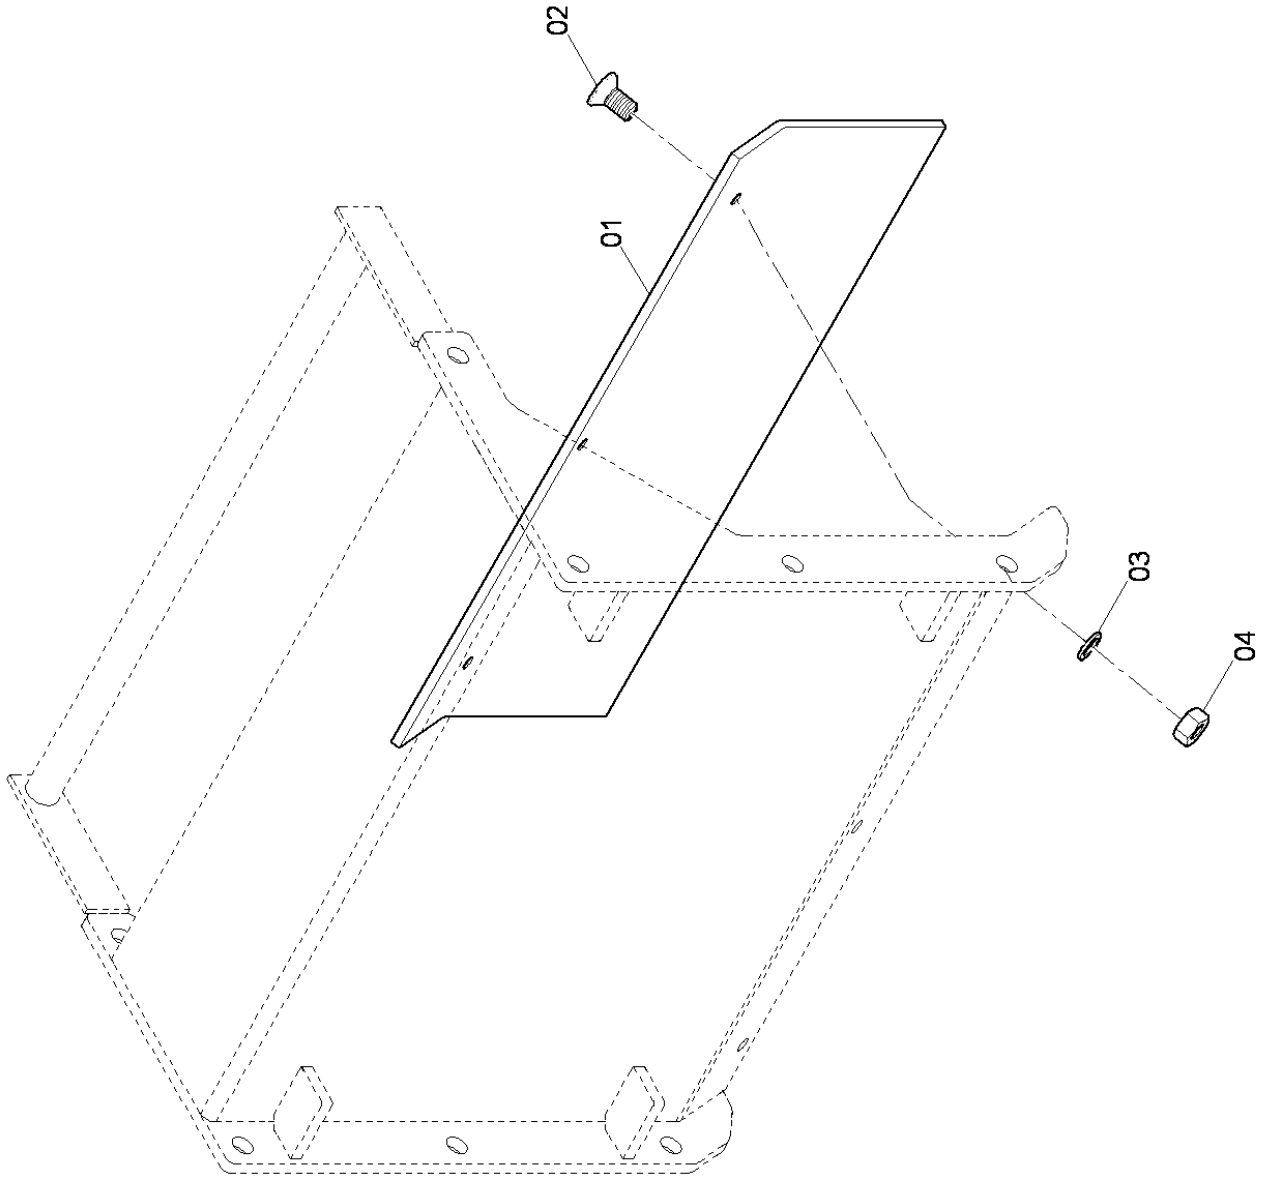

4812032422 Auger Ø500mm, 8,26m 4812032803 Protection cover L:640mm