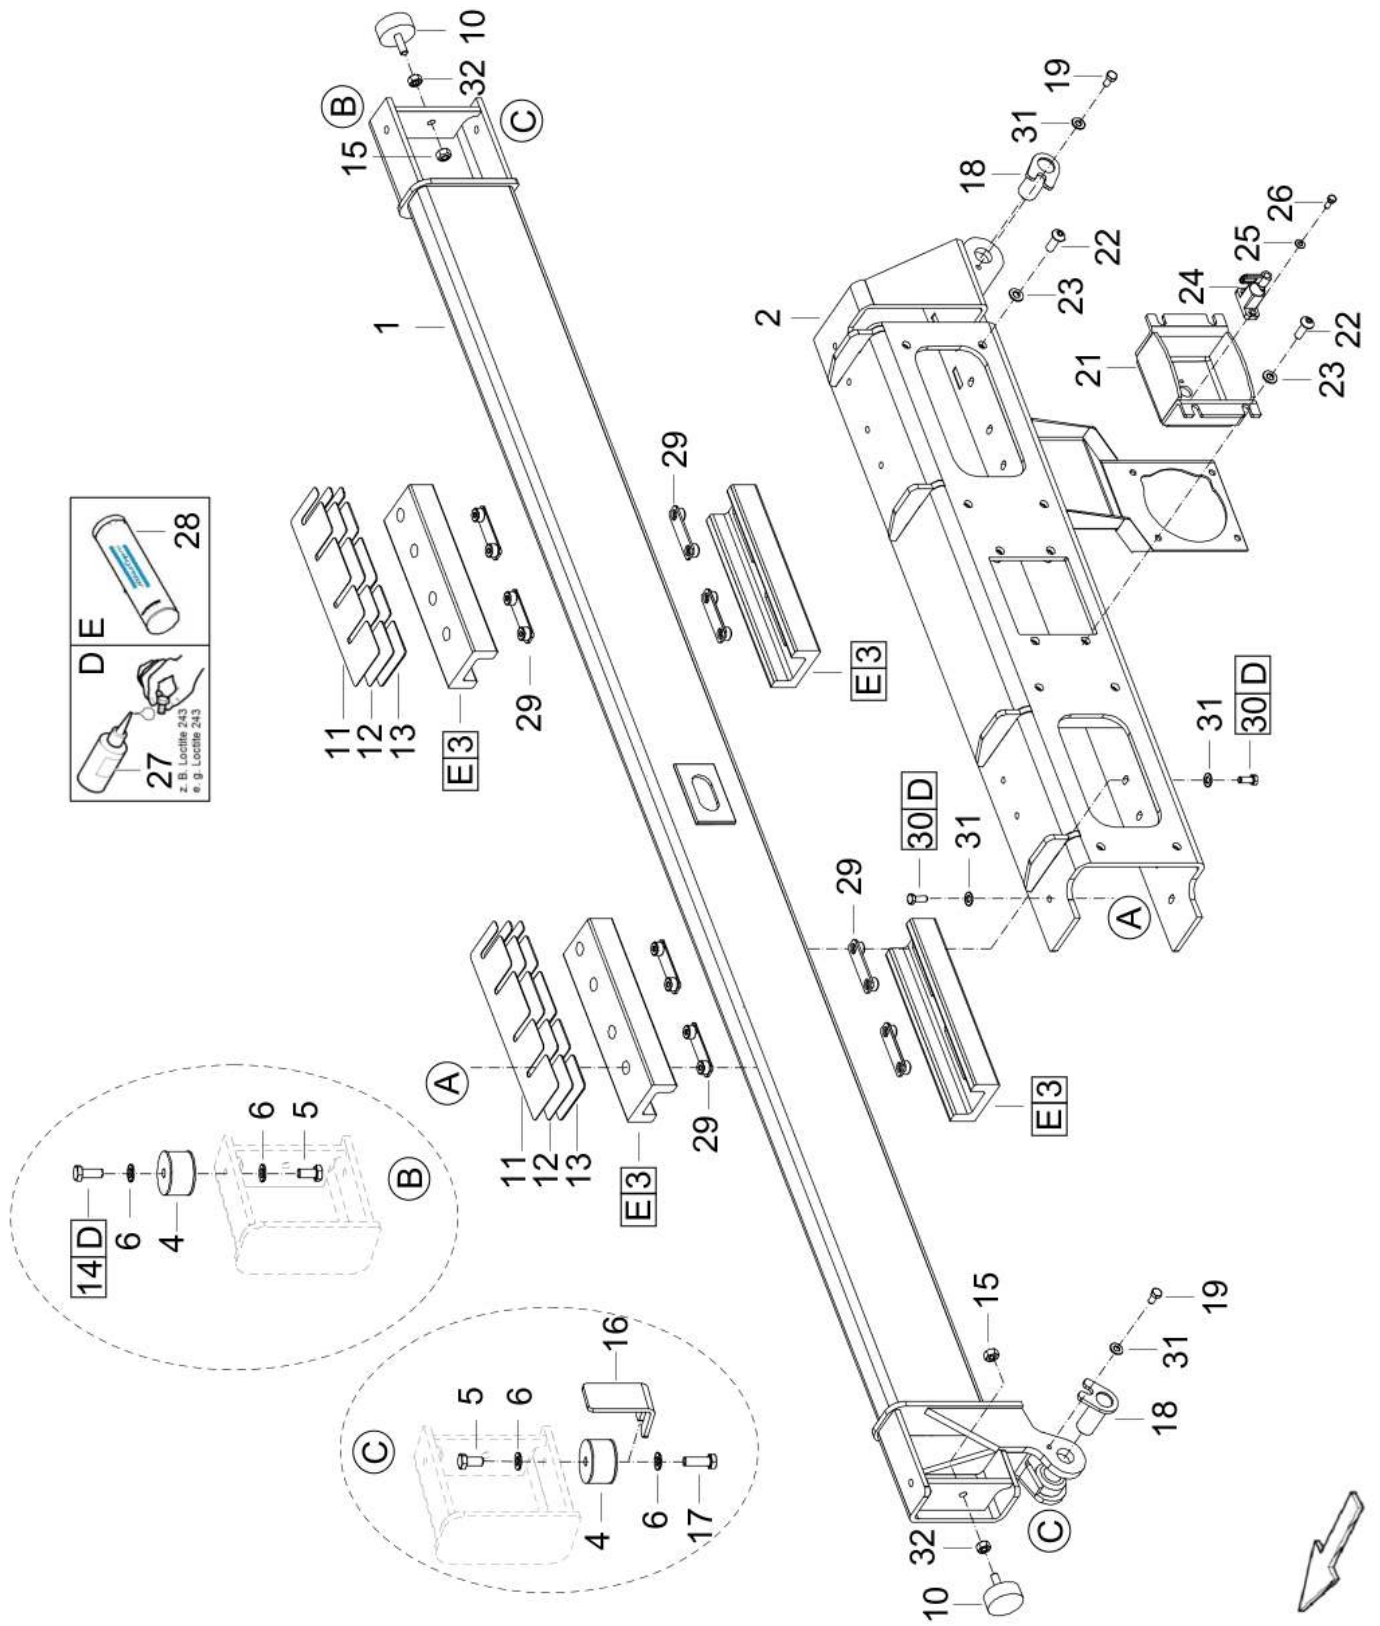

4812041414 Platform, moveable Linear guide

Refer to Parts Online for the most up to date information. The printed information might be outdated.

Wed Nov 04 20:31:12 MST 2015