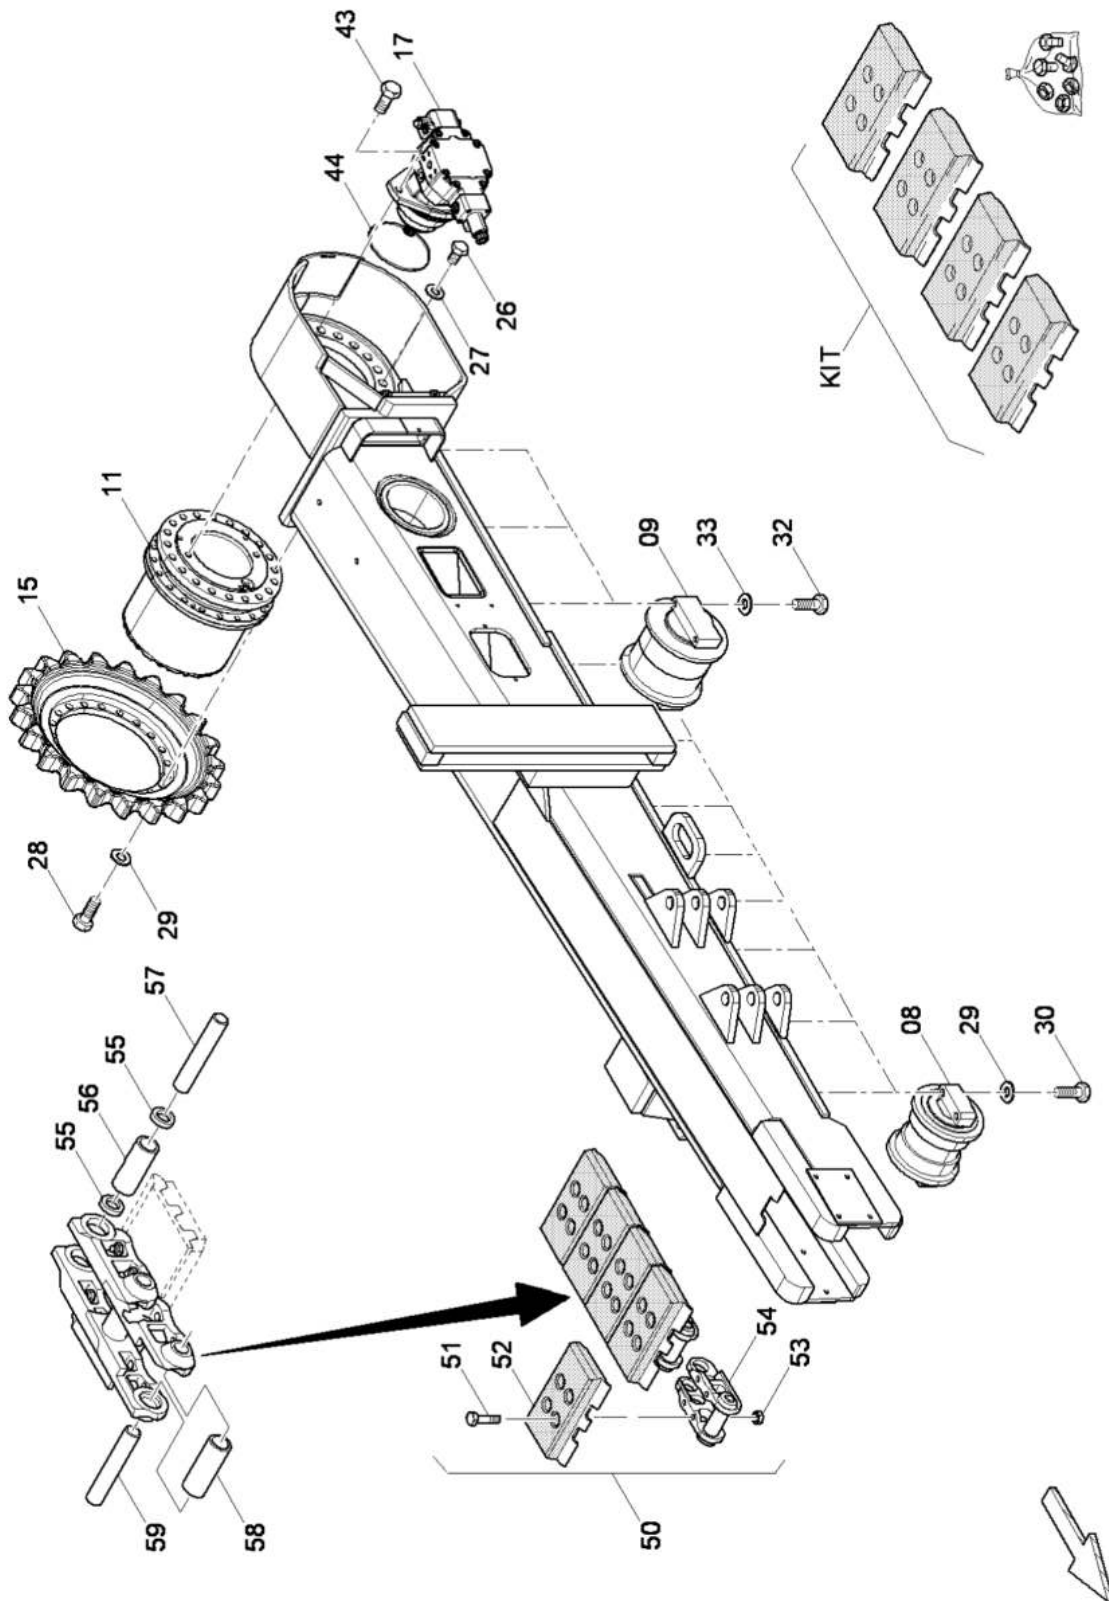

4812027755 Track group, long, l.h. Track group, long, l.h.