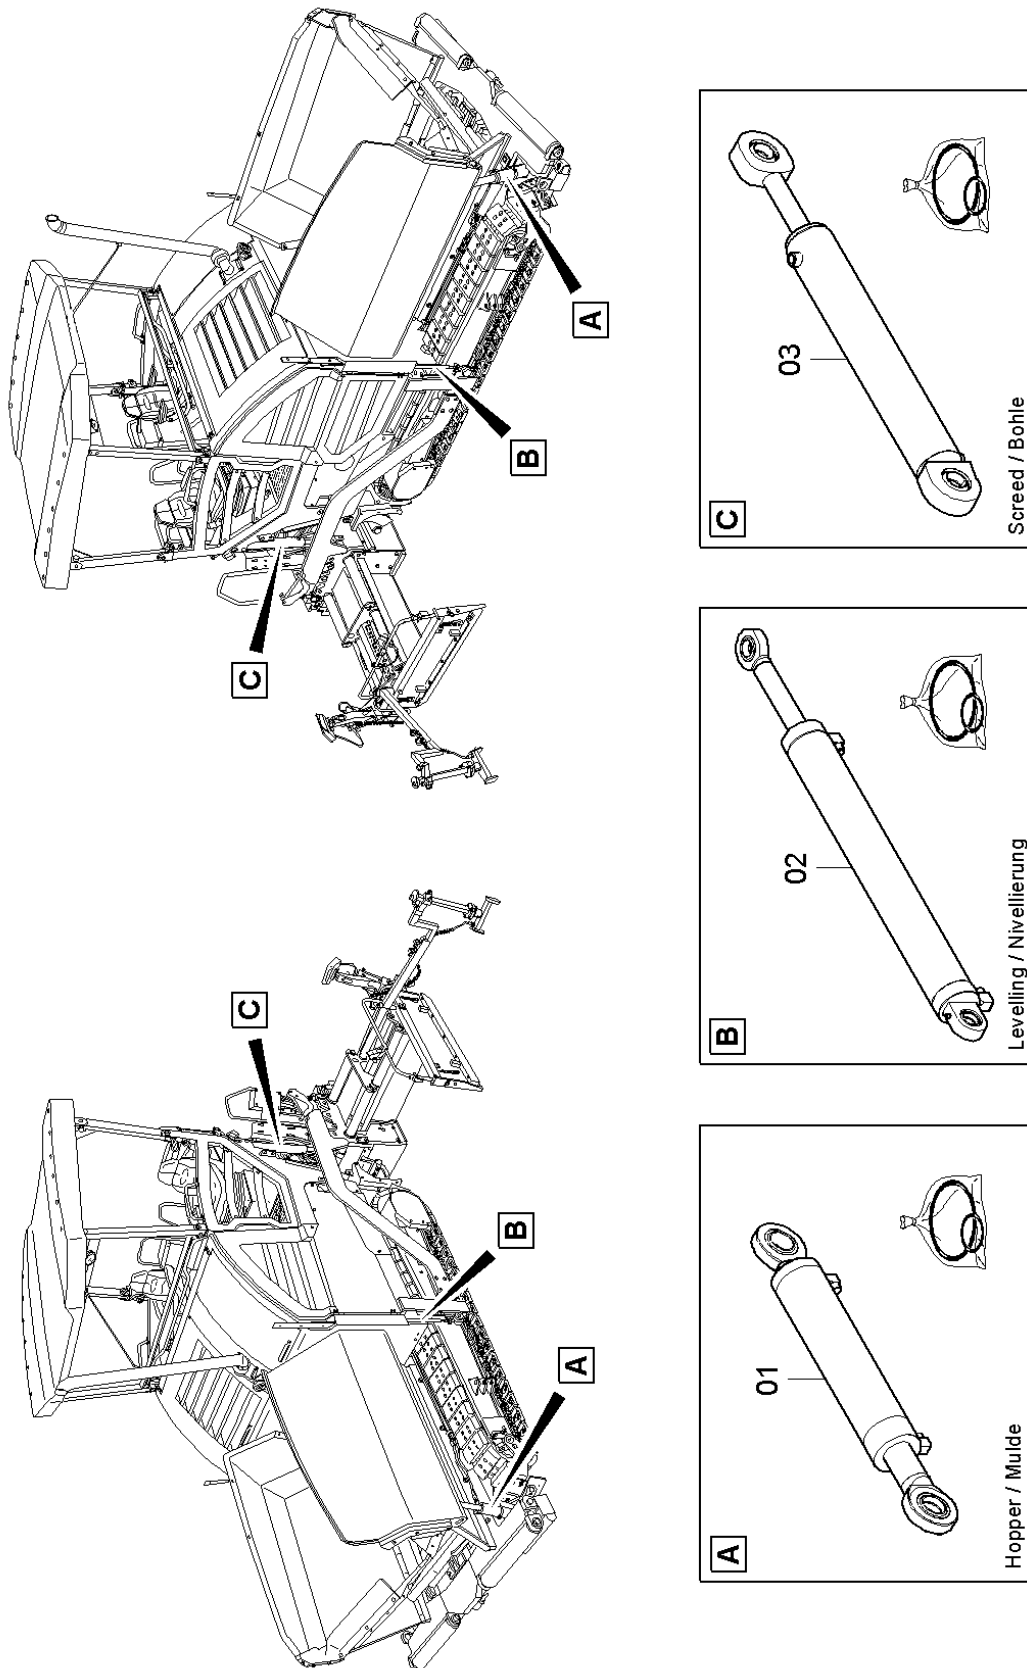

Hydraulic system Cylinder schema

Refer to Parts Online for the most up to date information. The printed information might be outdated.

Wed Nov 04 20:31:41 MST 2015