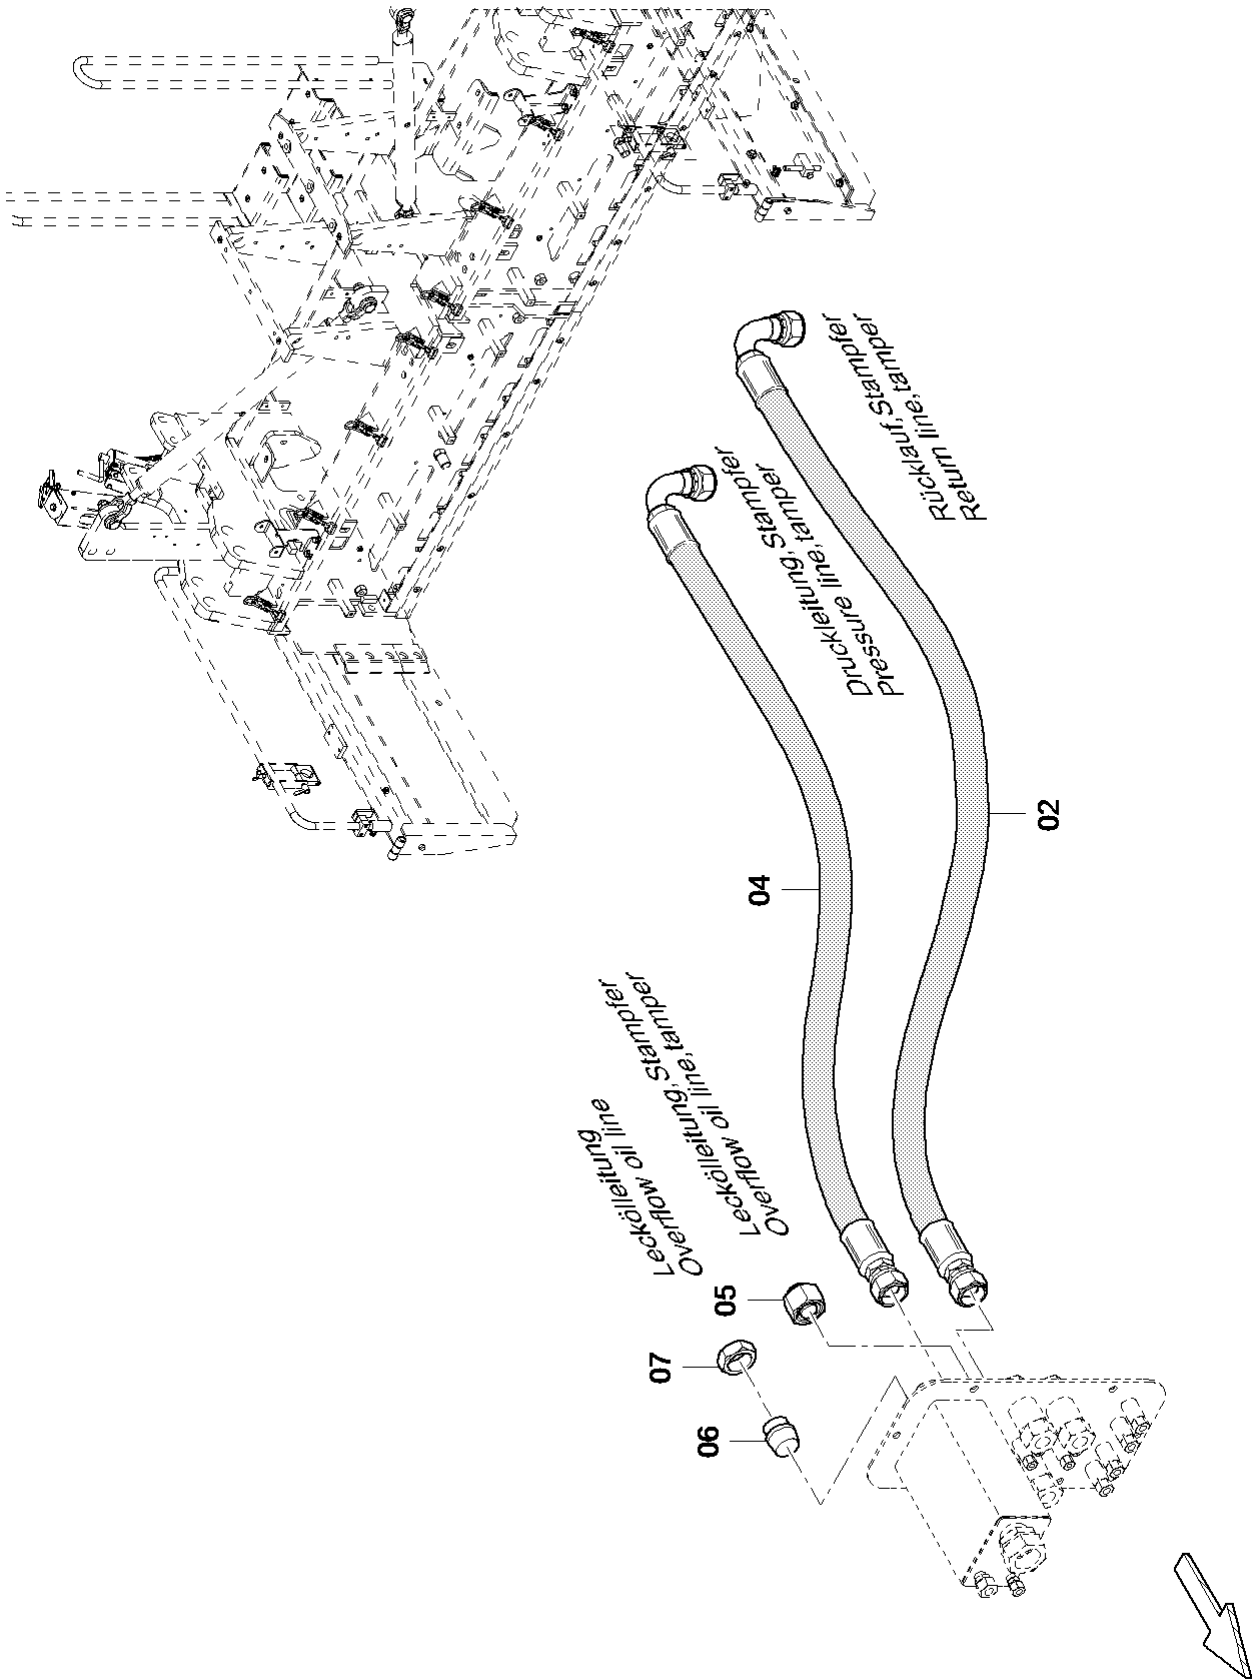

4812007545 Hose package screed R300 Konstant / constant 4812007542 Tamper / Vibration Konstant / constant

Refer to Parts Online for the most up to date information. The printed information might be outdated.

Wed Nov 04 20:31:39 MST 2015