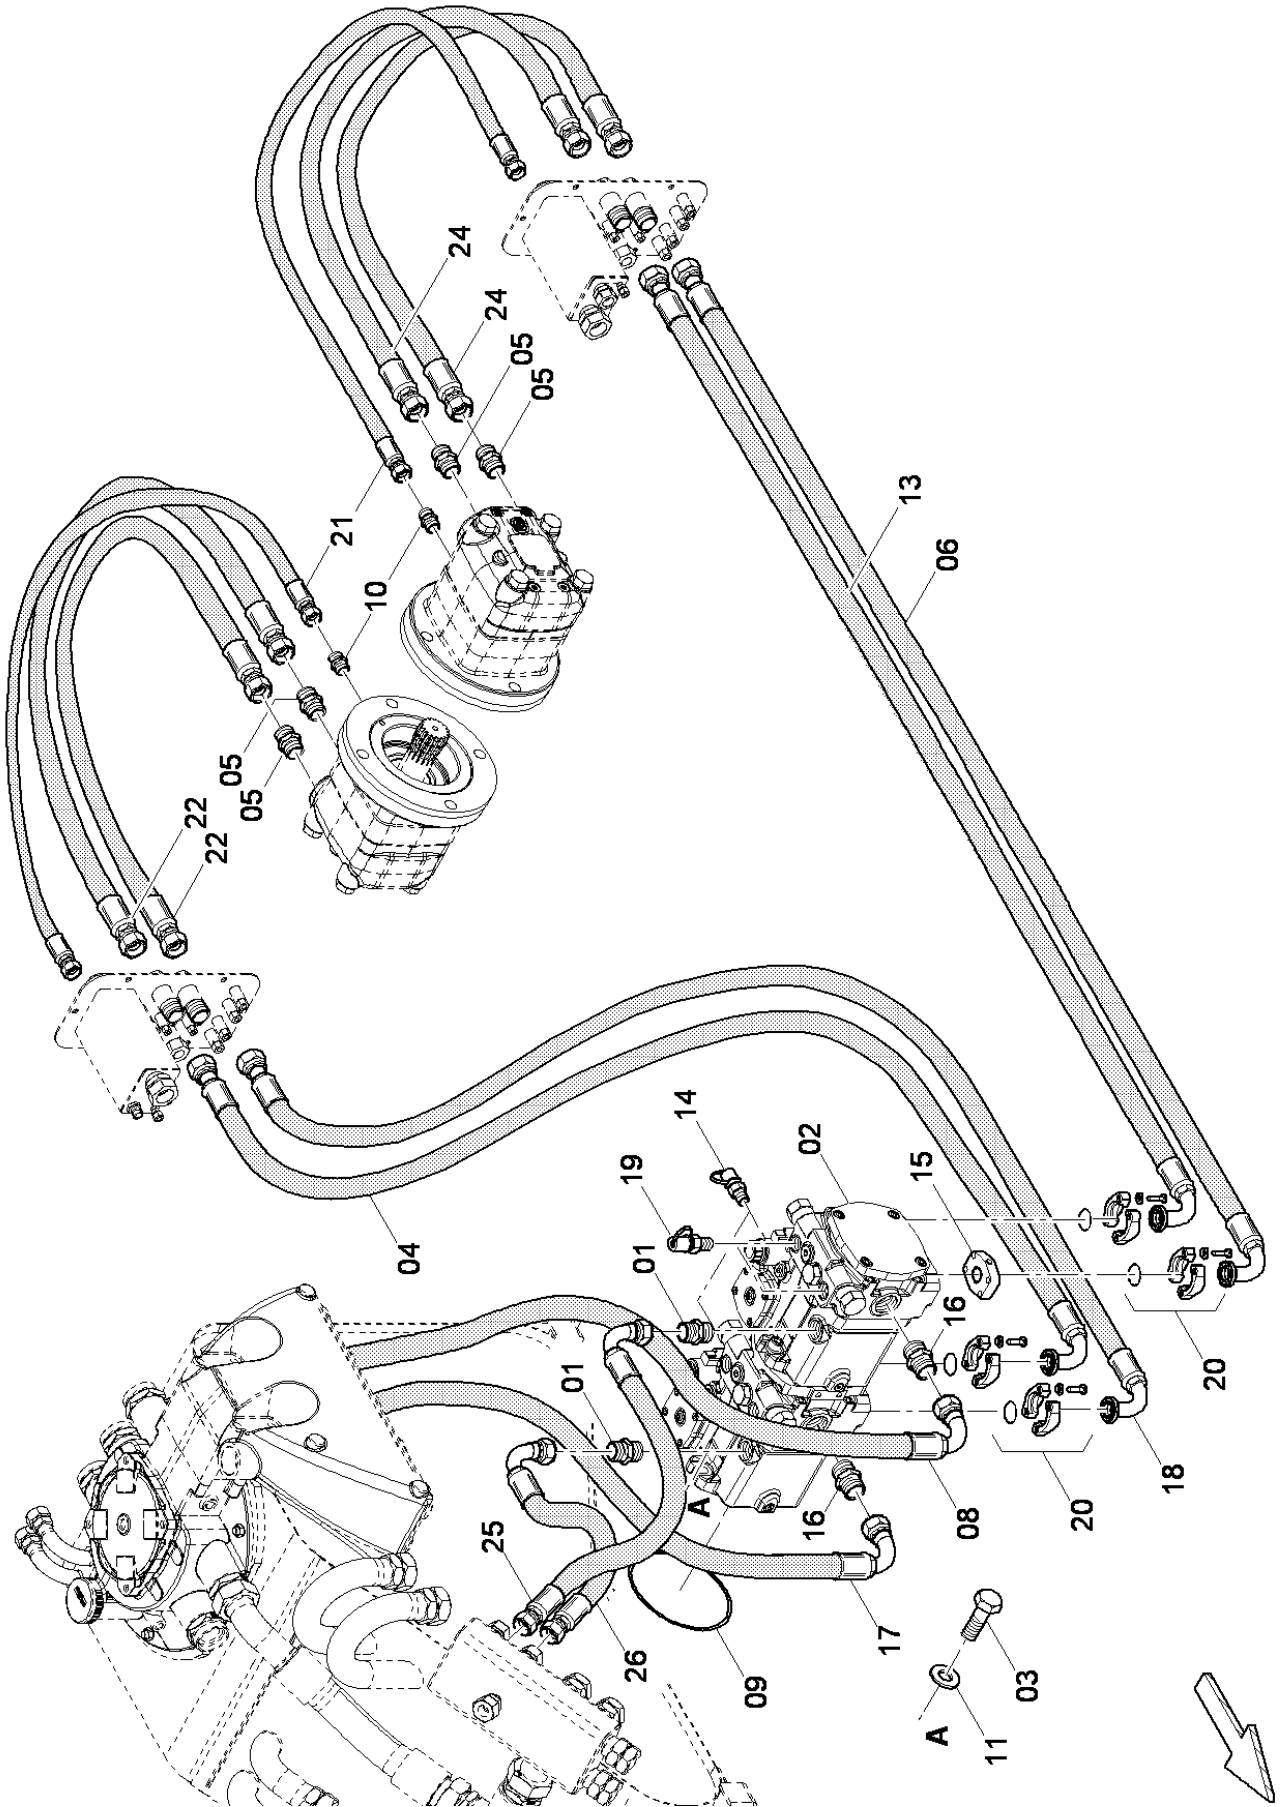

4812027655 Hydraulic, auger 4812027655 Hydraulic, auger

Refer to Parts Online for the most up to date information. The printed information might be outdated.

Wed Nov 04 20:31:25 MST 2015