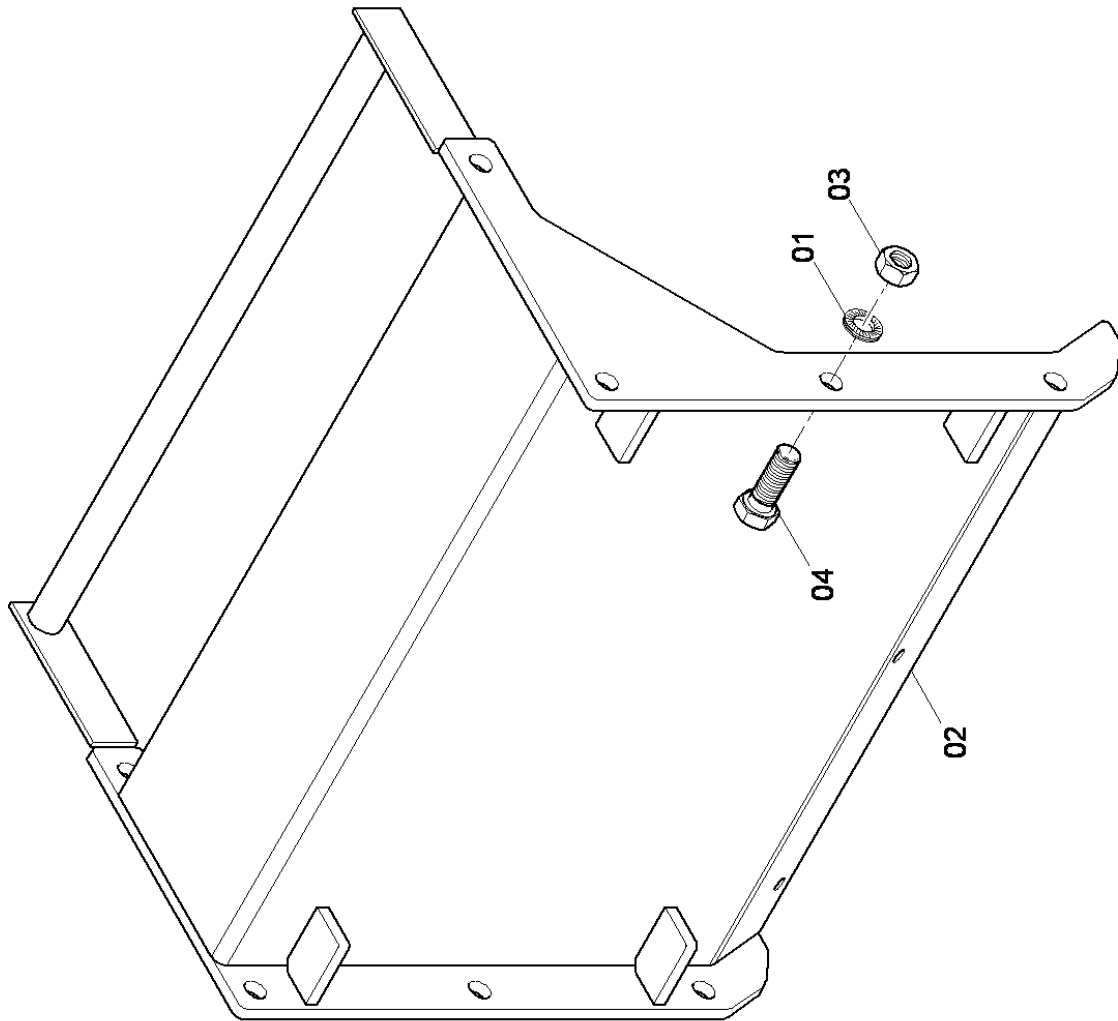

4812032422 Auger Ø500mm, 8,26m 4812028792 Material tunnel, cpl. L:640mm