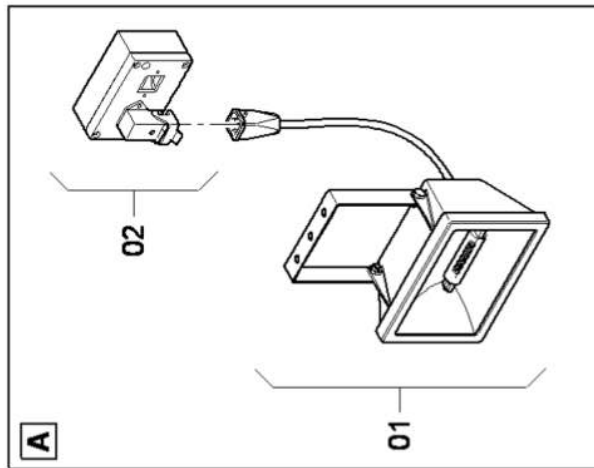

4812036650 Halogen spot light Halogen spot light