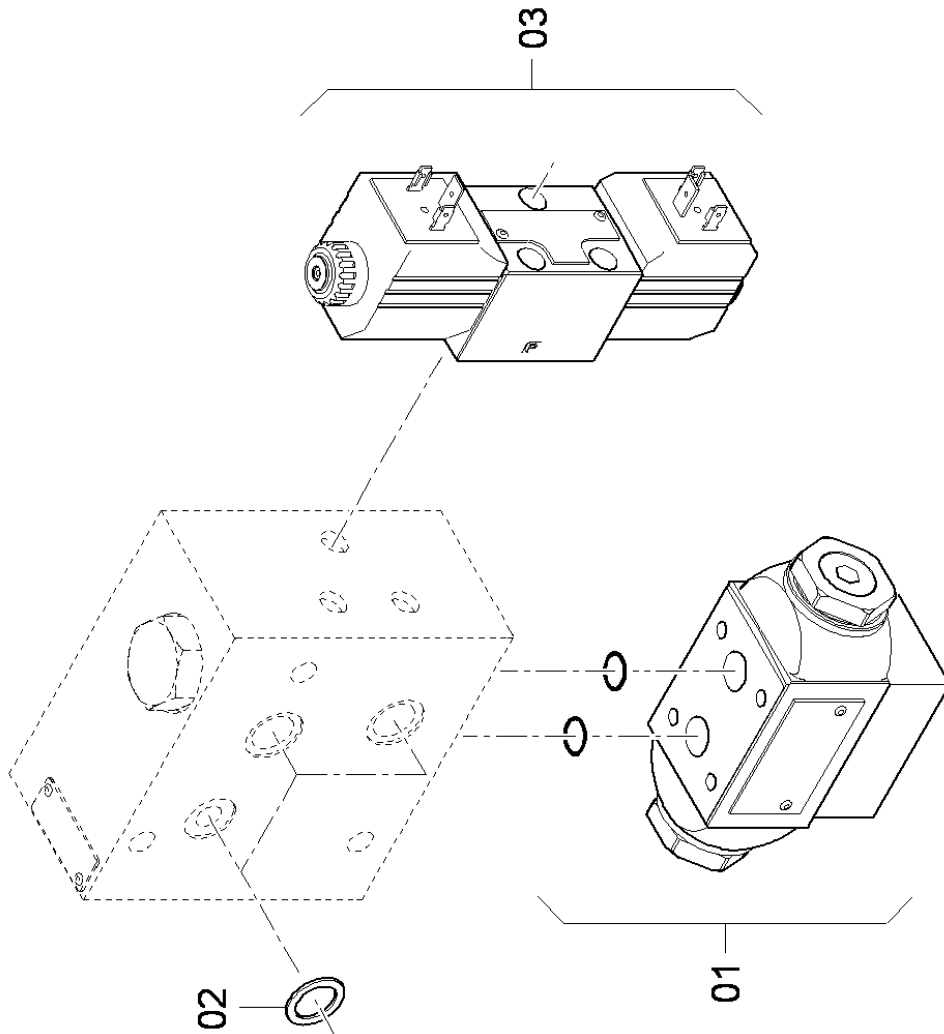

SD2550CS

Spare parts list

Tracked Paver

SD2550CS (IIIAT3) s/n 10002119H0C000185 -

Engine: Cummins QSB6.7-C260

CLICK HERE TO **DOWNLOAD** THE COMPLETE MANUAL

- Thank you very much for reading the preview of the manual.
- You can download the complete manual from: www.heydownloads.com by clicking the link below

4812030488A Conveyor limit switch, PLC 4812044937 Conveyor limit switch, r.h.

Older version - 4812025693 part

Lattenrostpoti li. / potentiometer l.h.

4812026817 Conveyor turn Conveyor turn

4812030492 Push roller, hydraulic, cpl. (To 10002121K0C002520 / 10002119E0C001787) Control block