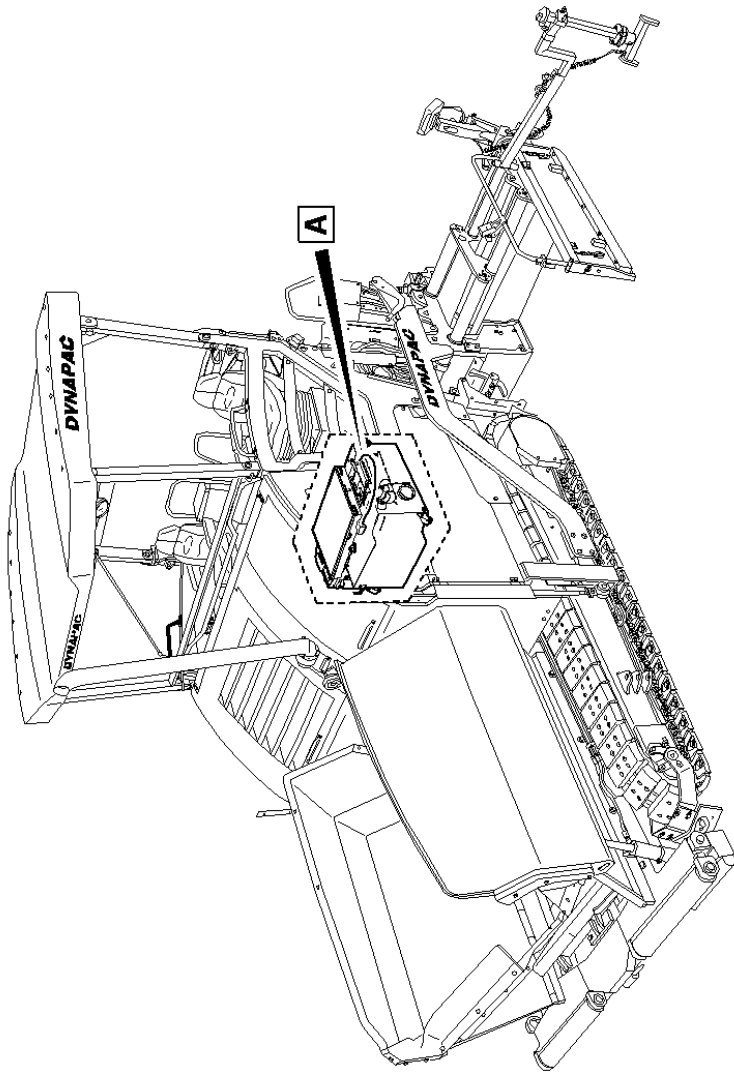

Wiring 4812029589 Cable W3