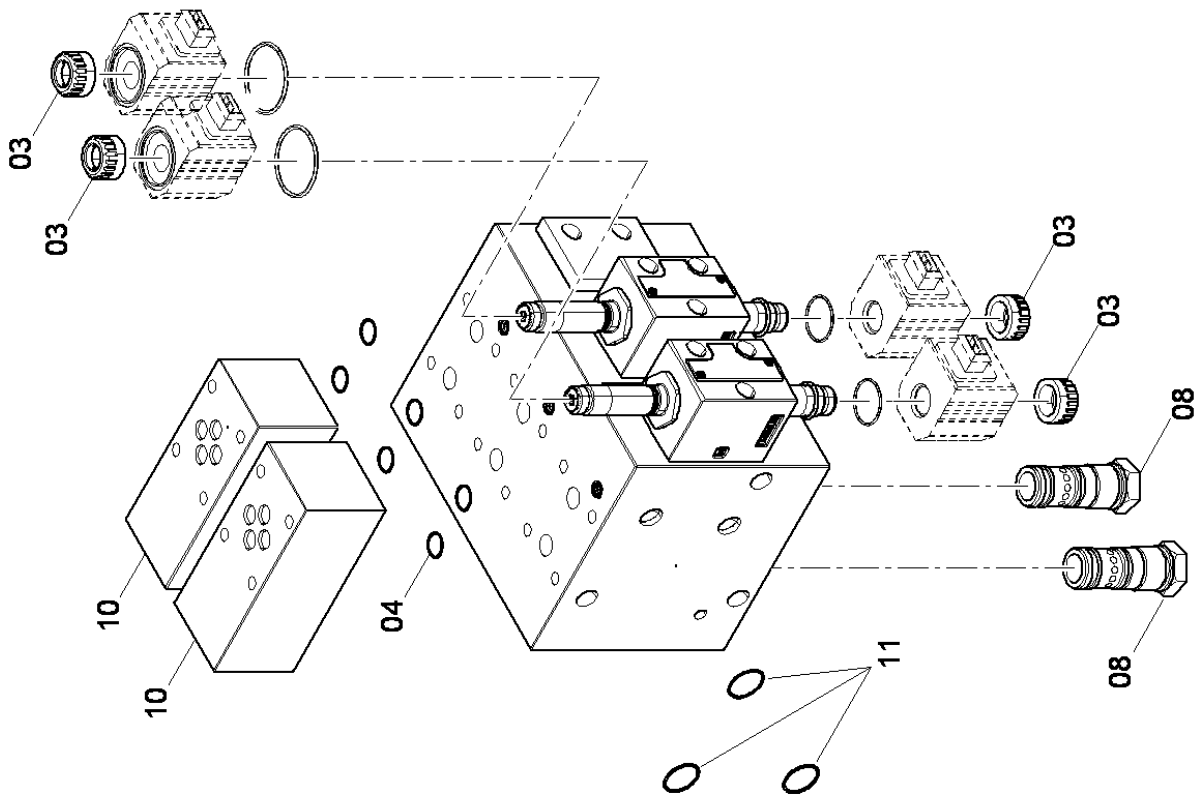

4812026616 Control block 4812036359 Control block