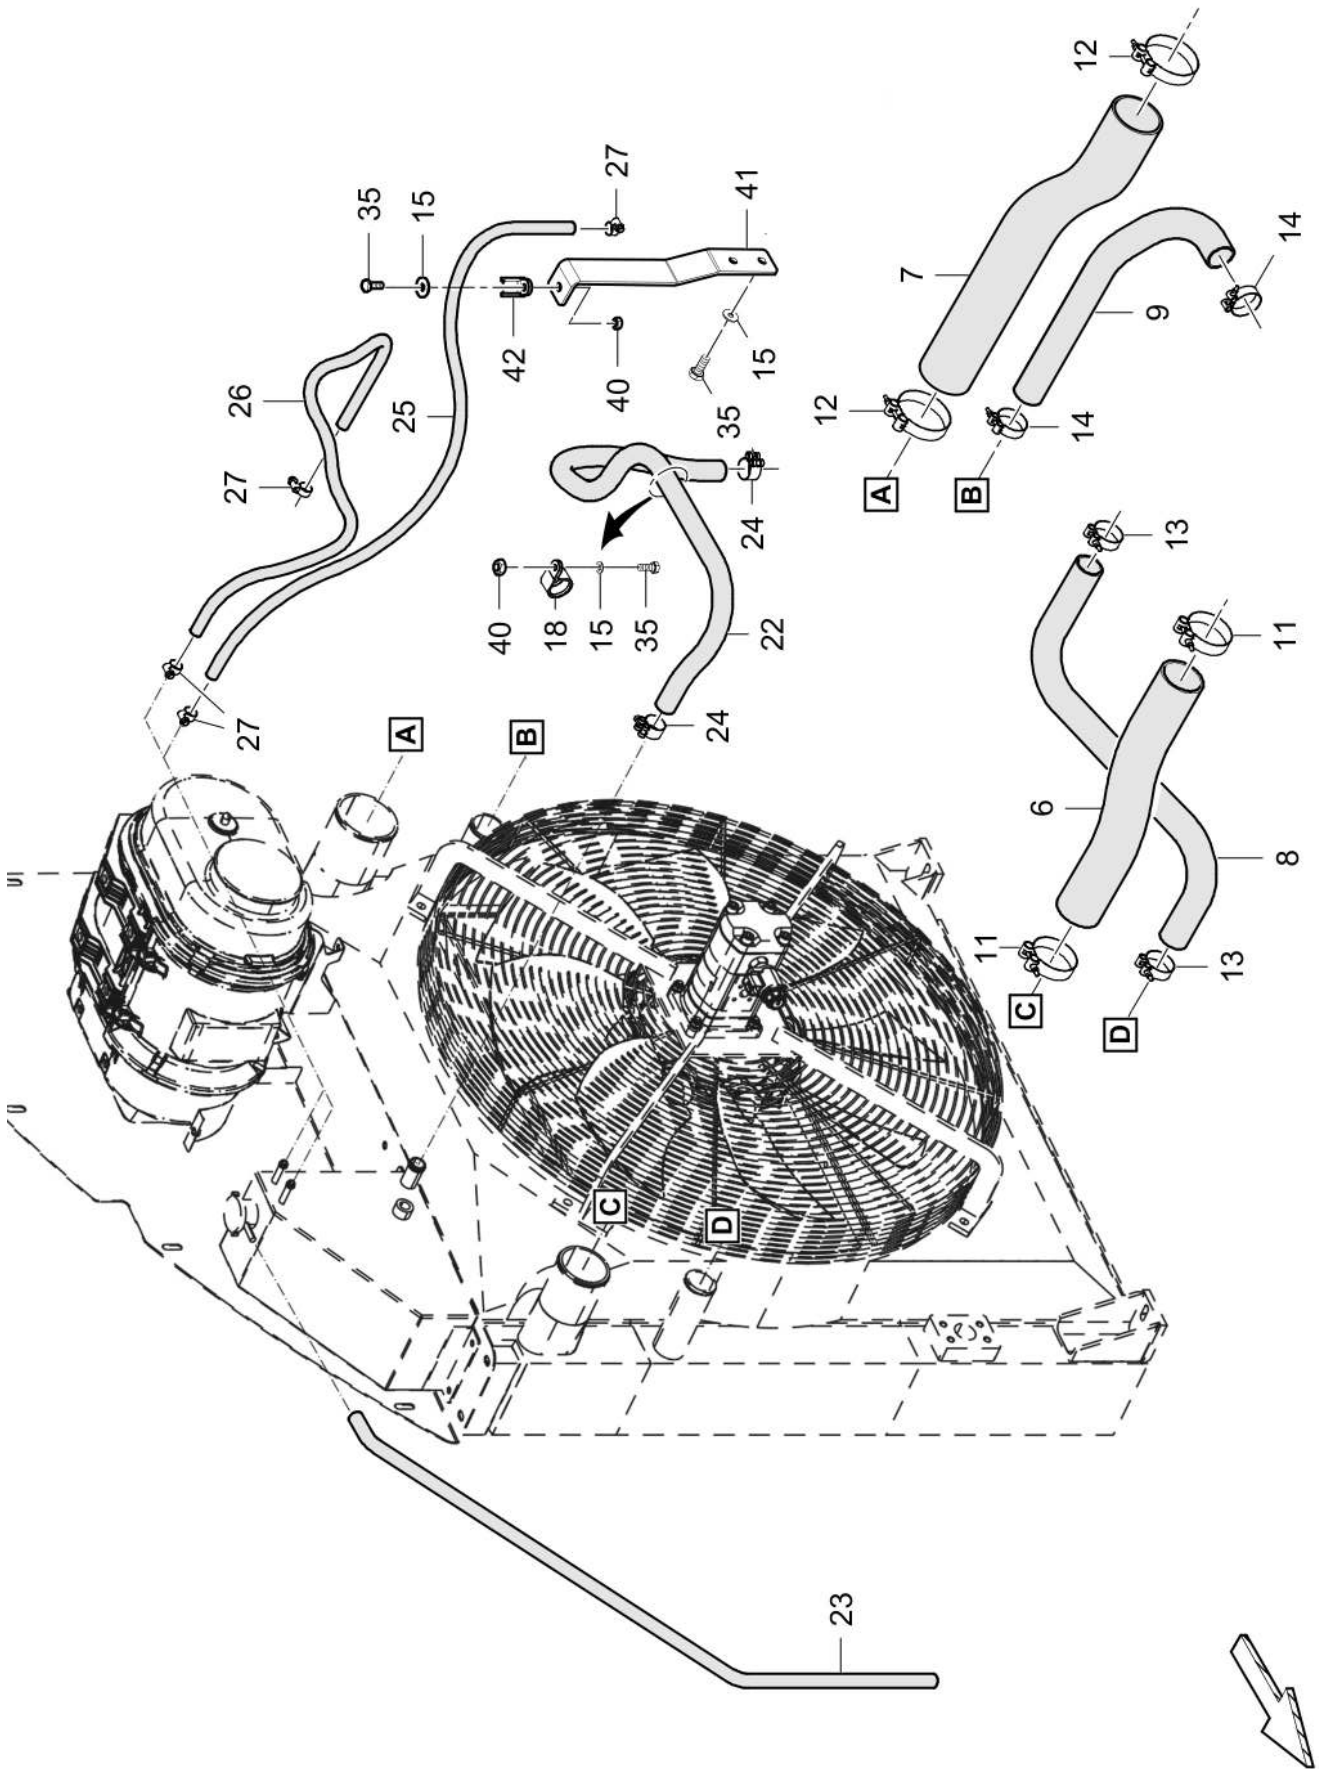

Refer to Parts Online for the most up to date information. The printed information might be outdated.
Wed Nov 04 20:30:42 MST 2015