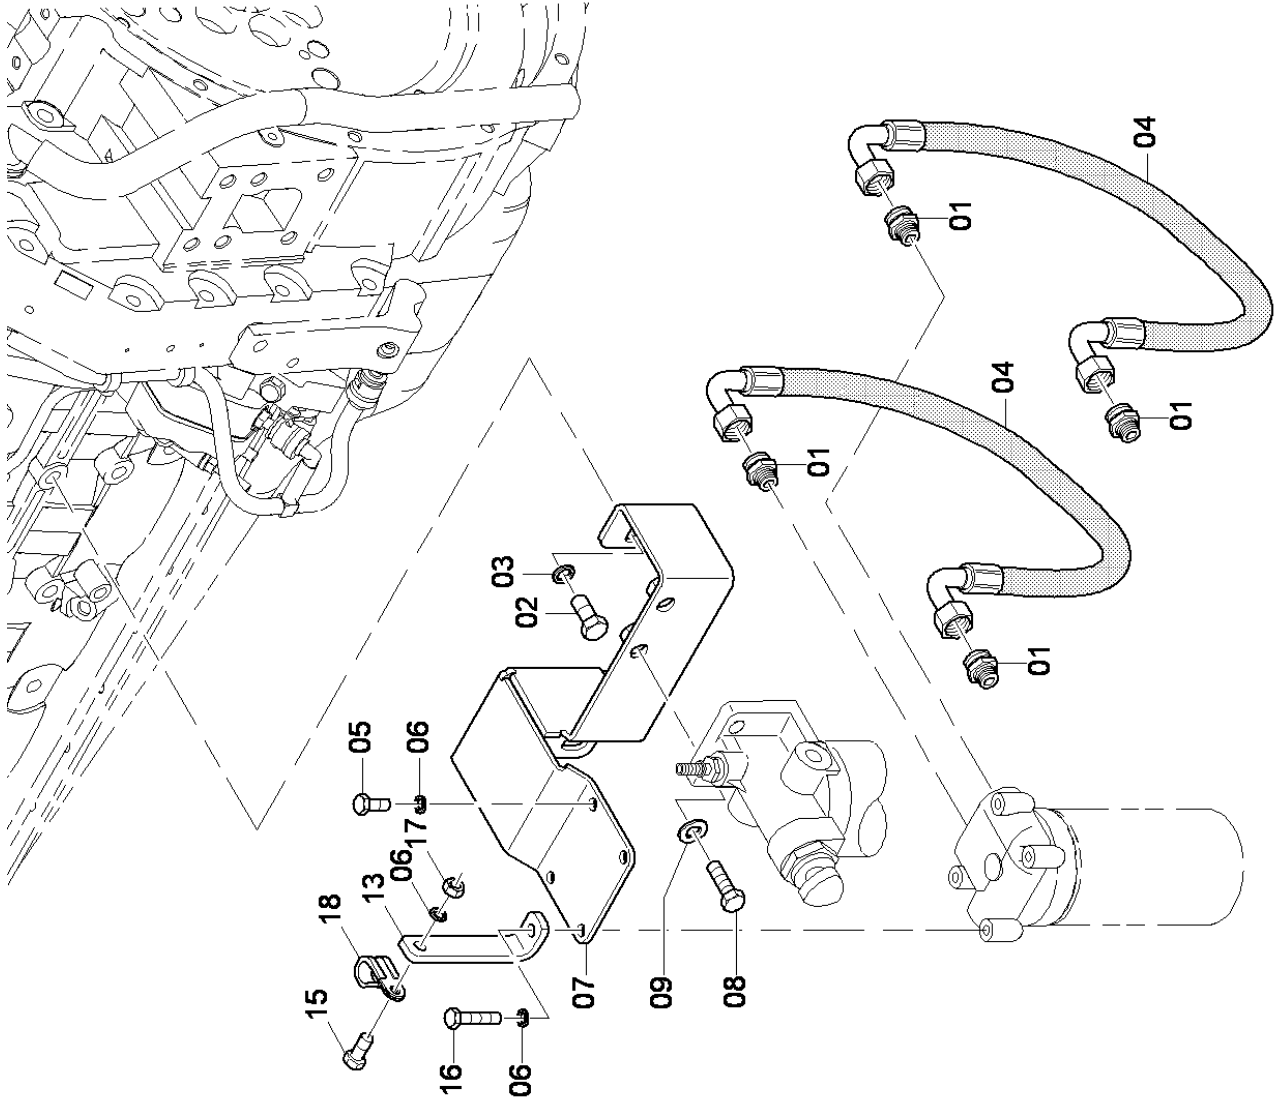

Drive TIER 3 4812030294 Attaching parts

Refer to Parts Online for the most up to date information. The printed information might be outdated.

Wed Nov 04 20:30:34 MST 2015