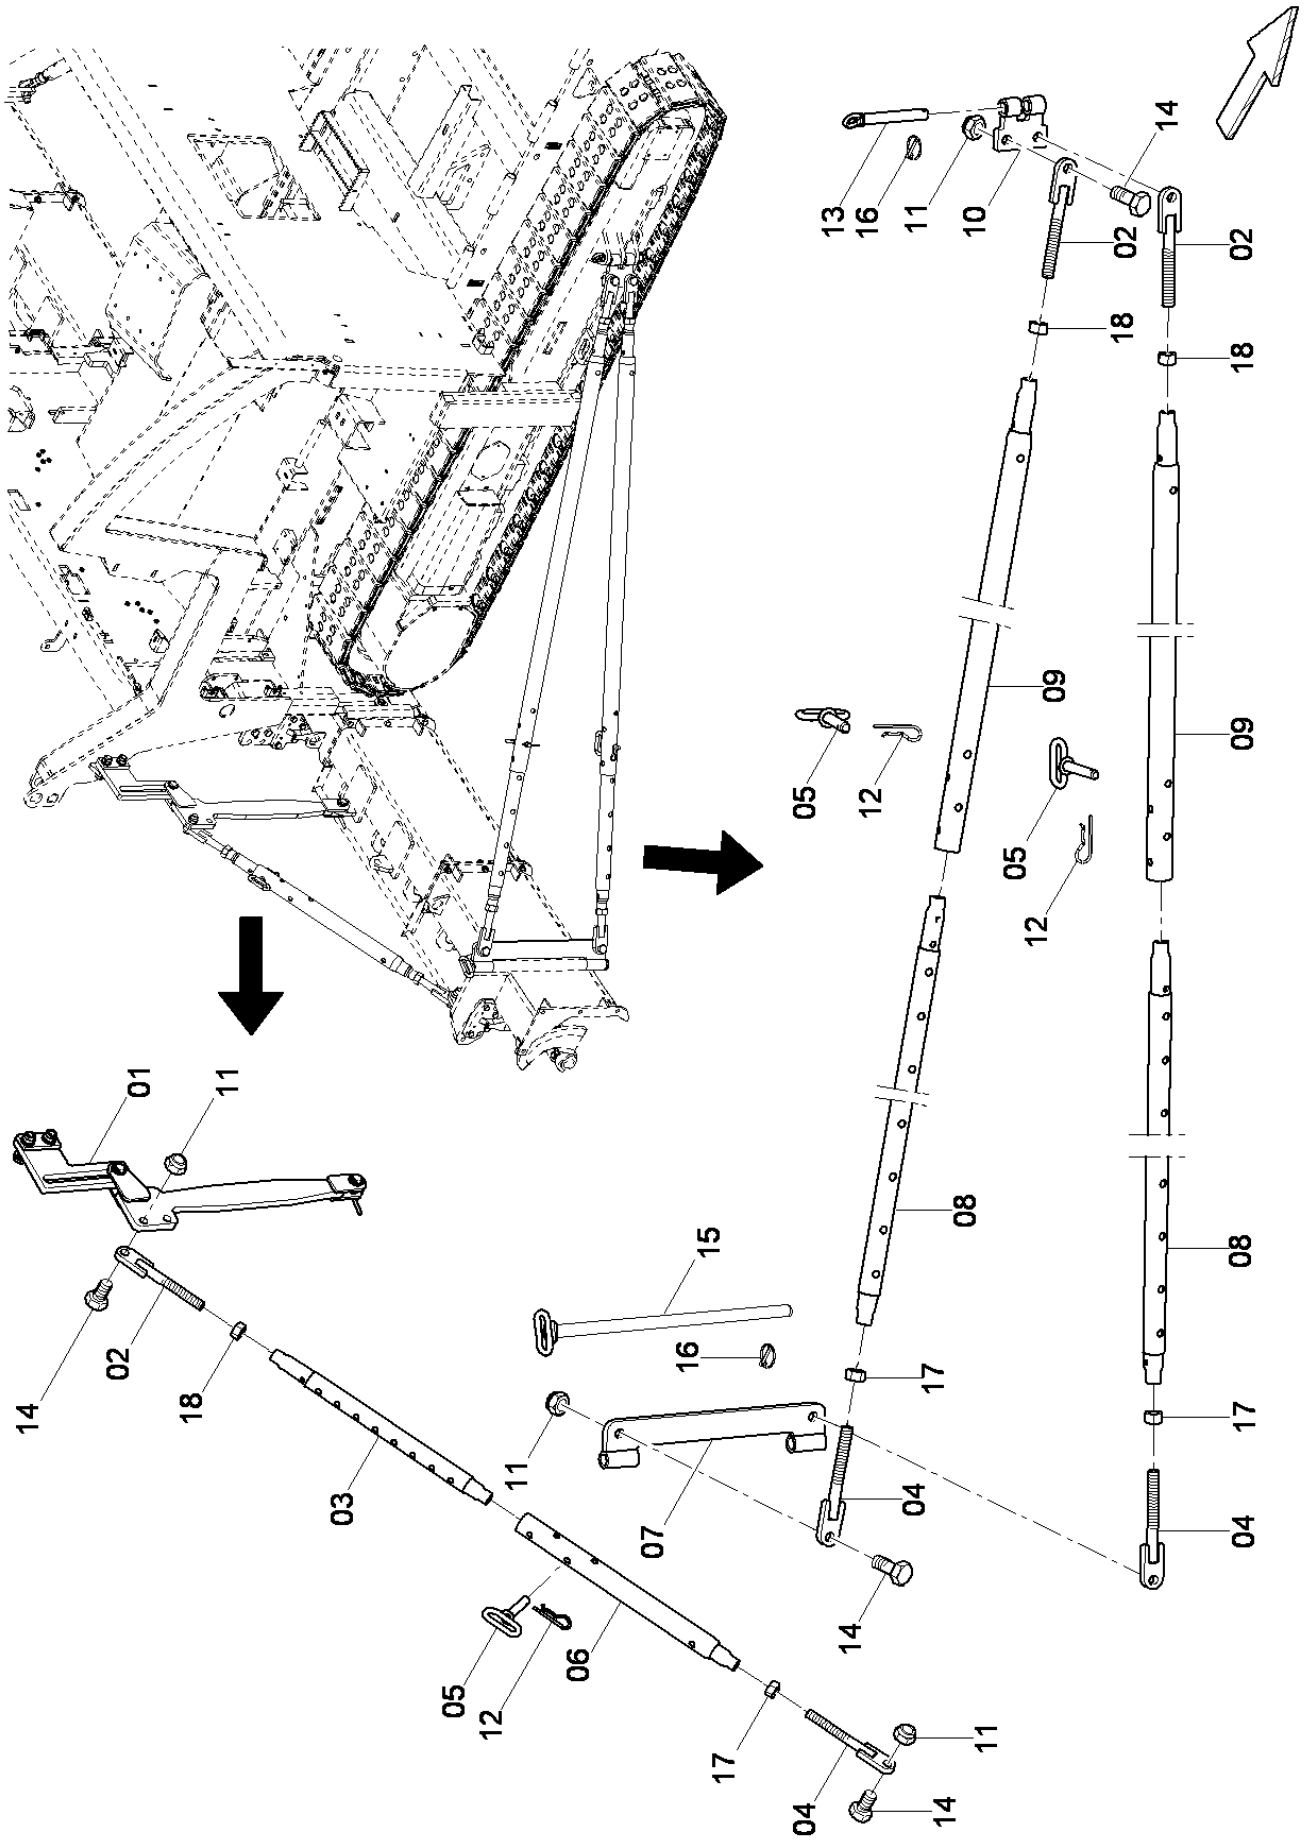

Refer to Parts Online for the most up to date information. The printed information might be outdated.
Wed Nov 04 20:30:12 MST 2015