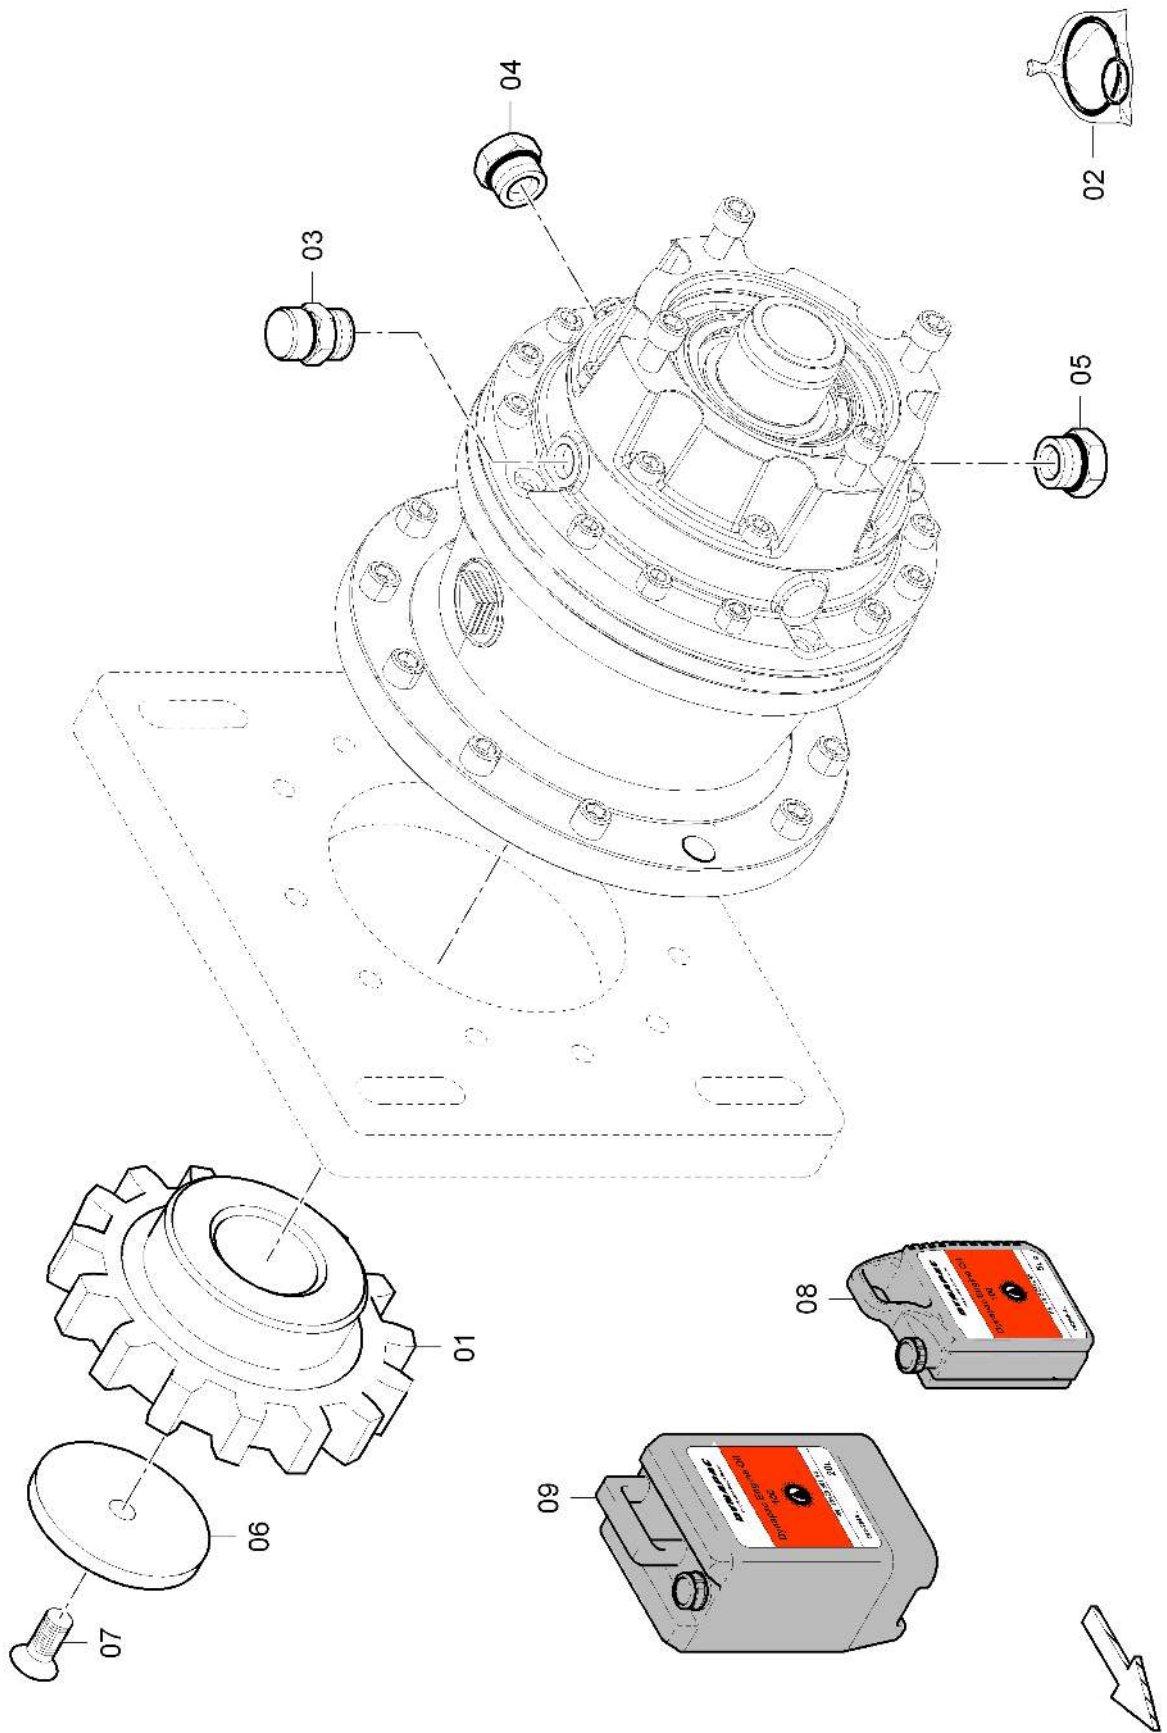

Service, repair and wear part kits Spare parts gear

Refer to Parts Online for the most up to date information. The printed information might be outdated.

Wed Nov 04 20:29:29 MST 2015