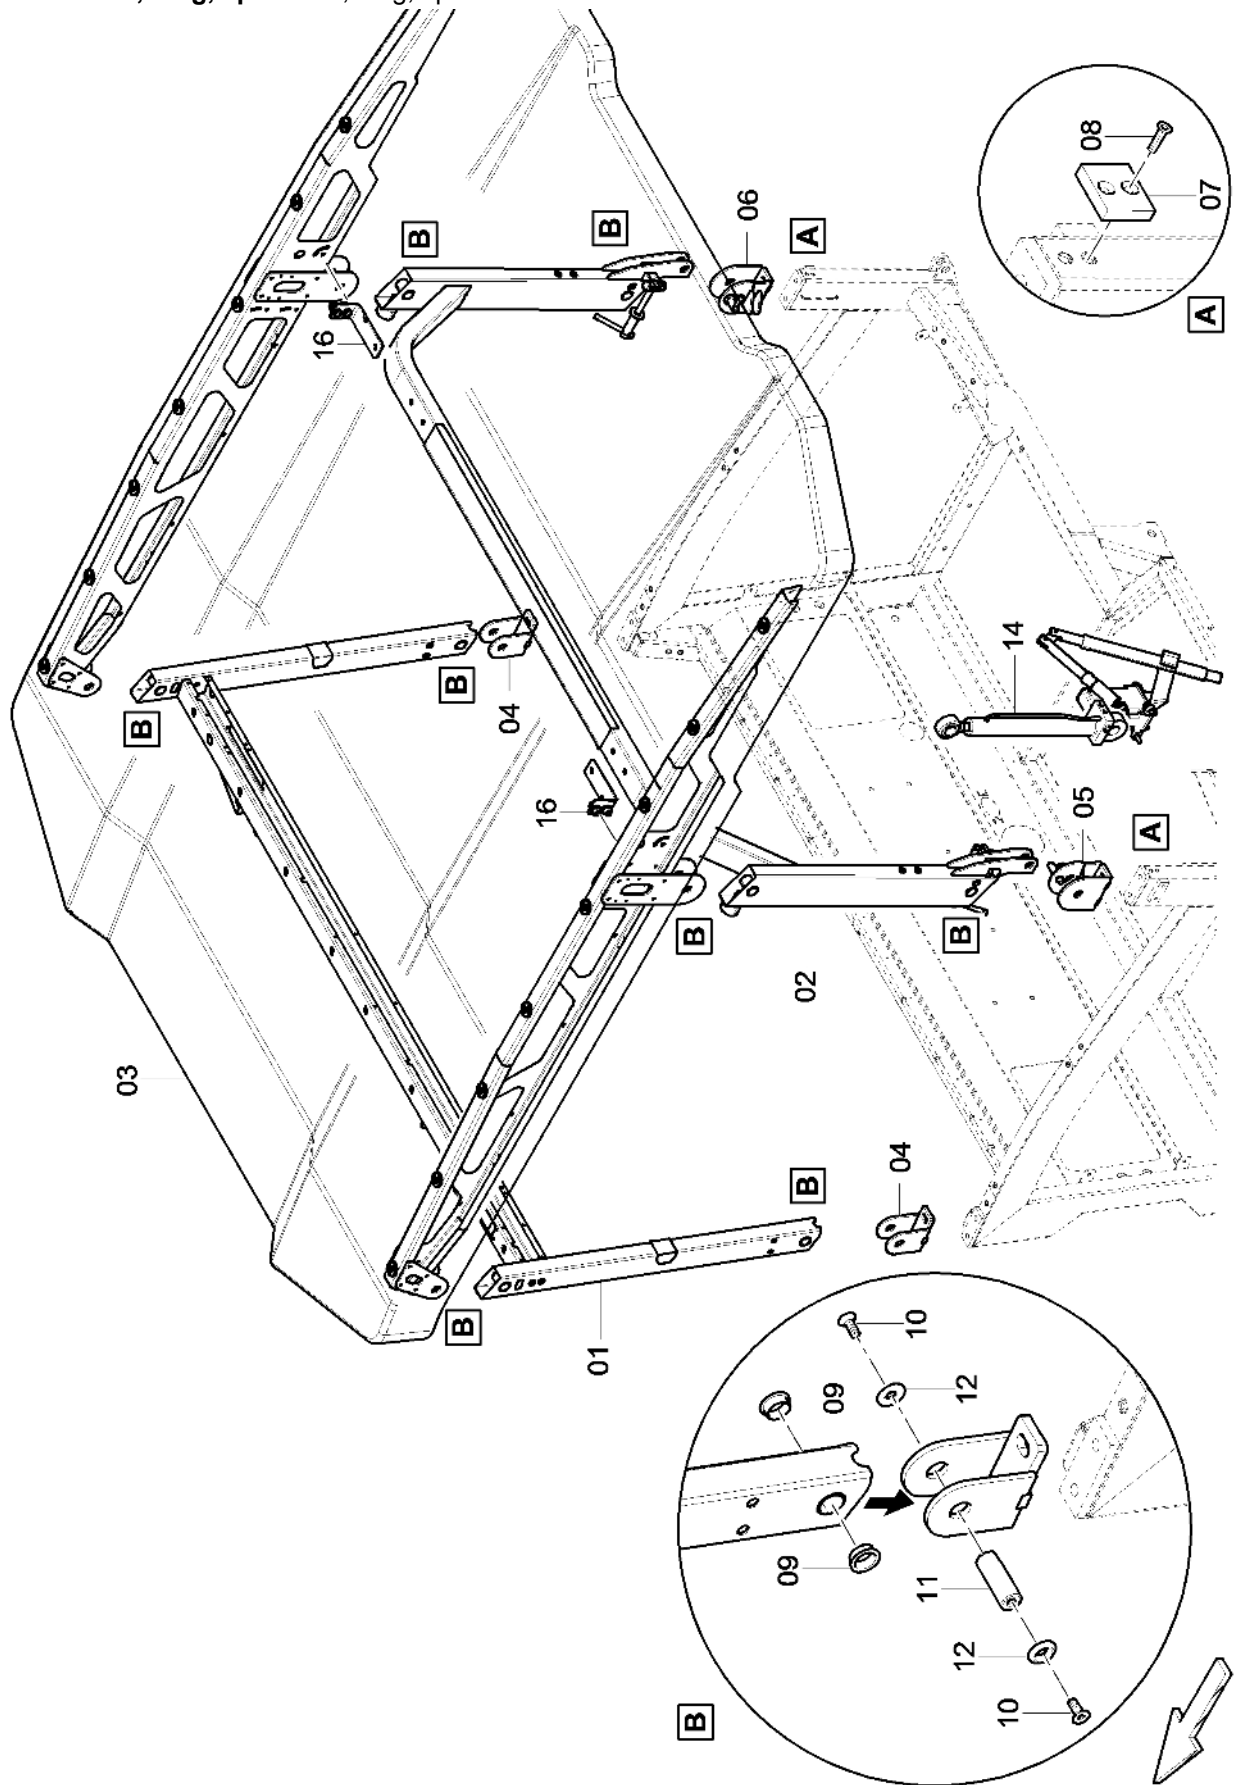

4812040865 Roof, long, cpl. Roof, long, cpl.

Refer to Parts Online for the most up to date information. The printed information might be outdated.

Wed Nov 04 20:32:23 MST 2015