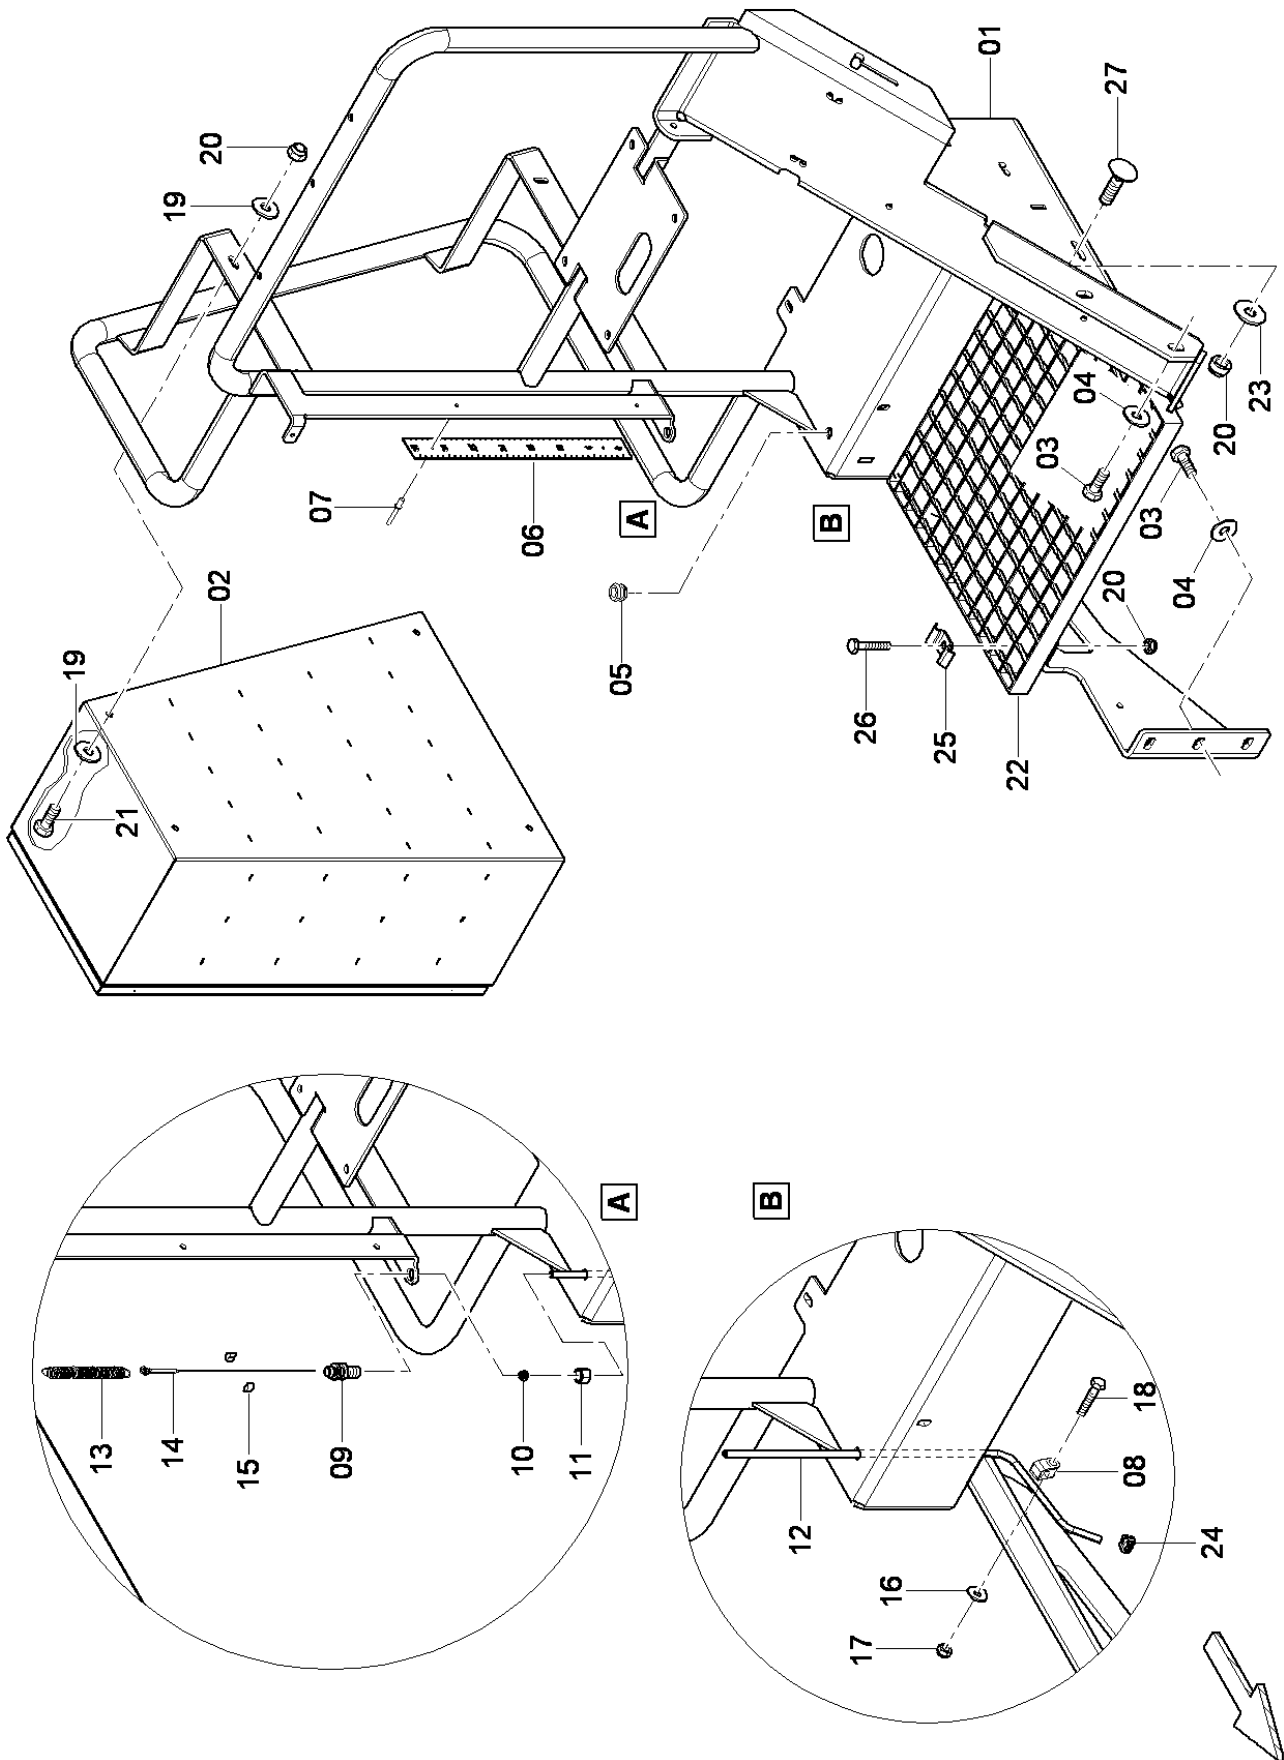

4812039573 Gr.12 Ascension für R- Bohlen 4812038797 Ascent, l.h.

Refer to Parts Online for the most up to date information. The printed information might be outdated.

Wed Nov 04 20:31:07 MST 2015