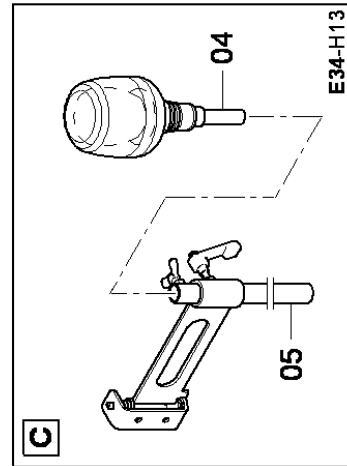

4812029933 Electric rotaflare light 4812029933 Electric rotaflare light