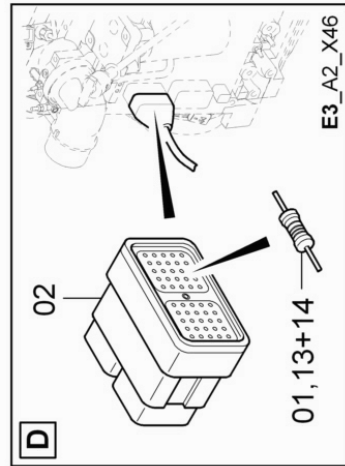

Drive TIER 3 4812005952 Cable W12