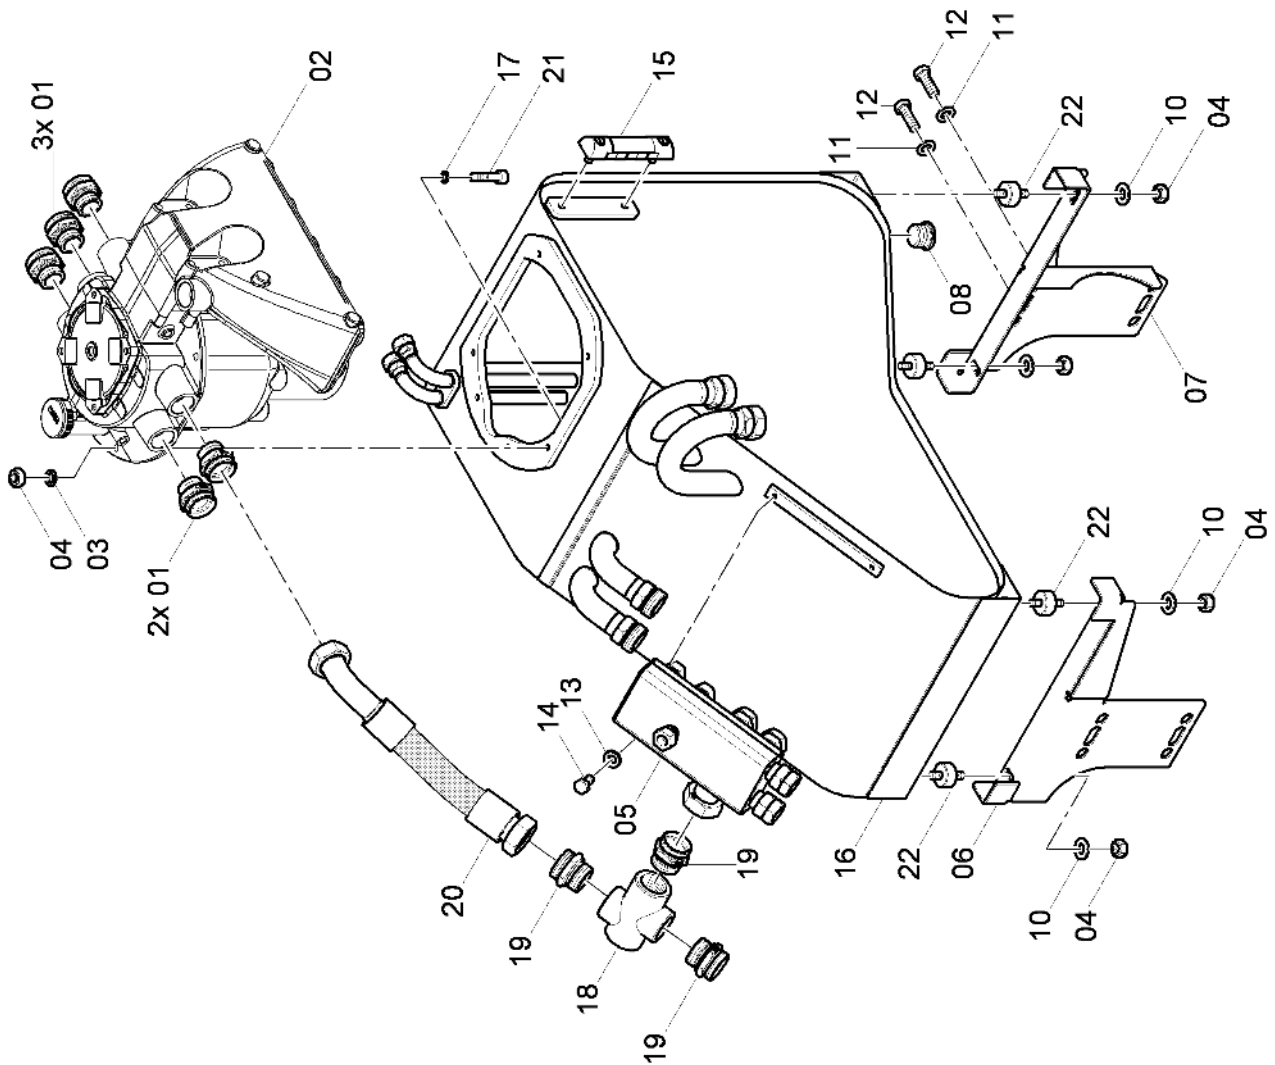

Hydraulic tank, cpl. Hydraulic tank, cpl.

Refer to Parts Online for the most up to date information. The printed information might be outdated.

Wed Nov 04 20:31:31 MST 2015