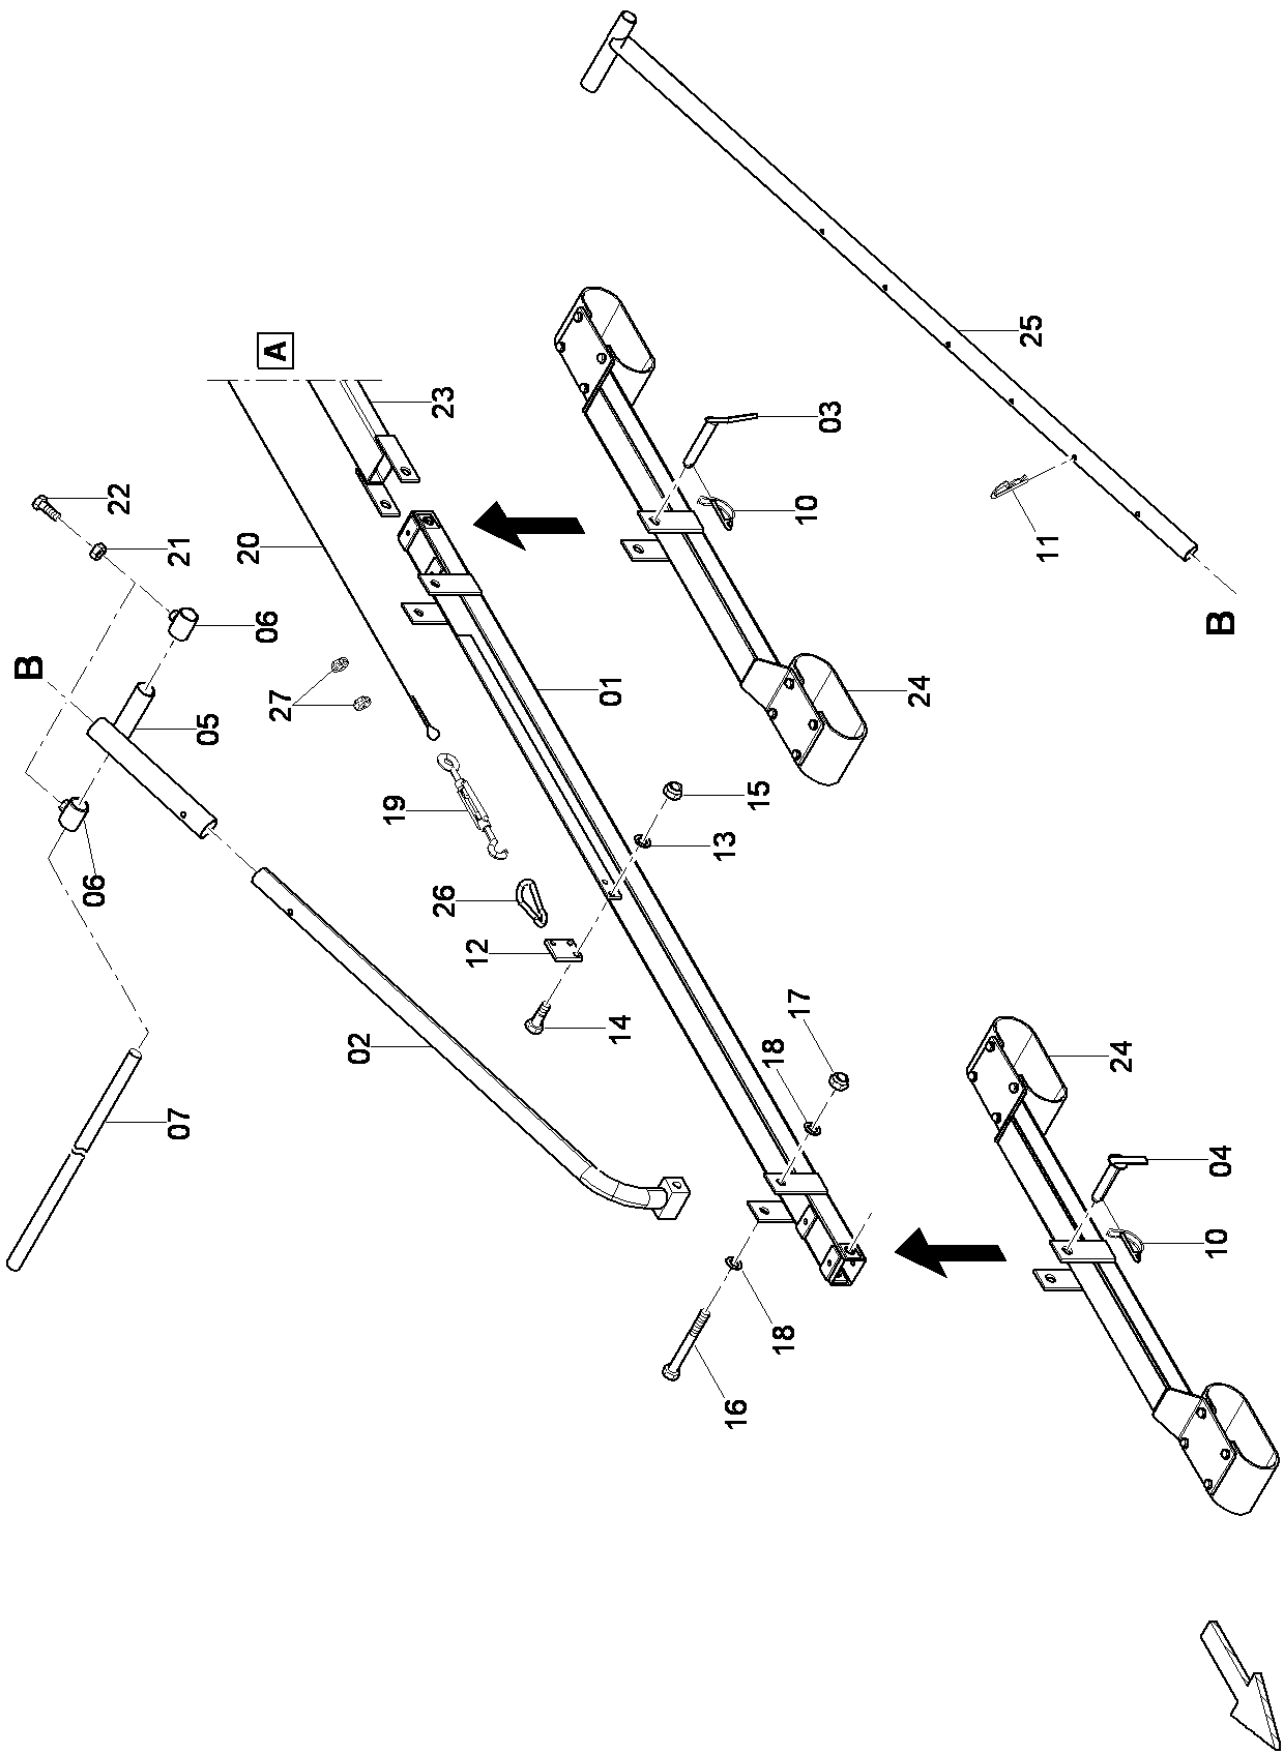

4700688225 Trailing ski, 6m 4700688225 Trailing ski, 6m

Refer to Parts Online for the most up to date information. The printed information might be outdated.

Wed Nov 04 20:32:34 MST 2015