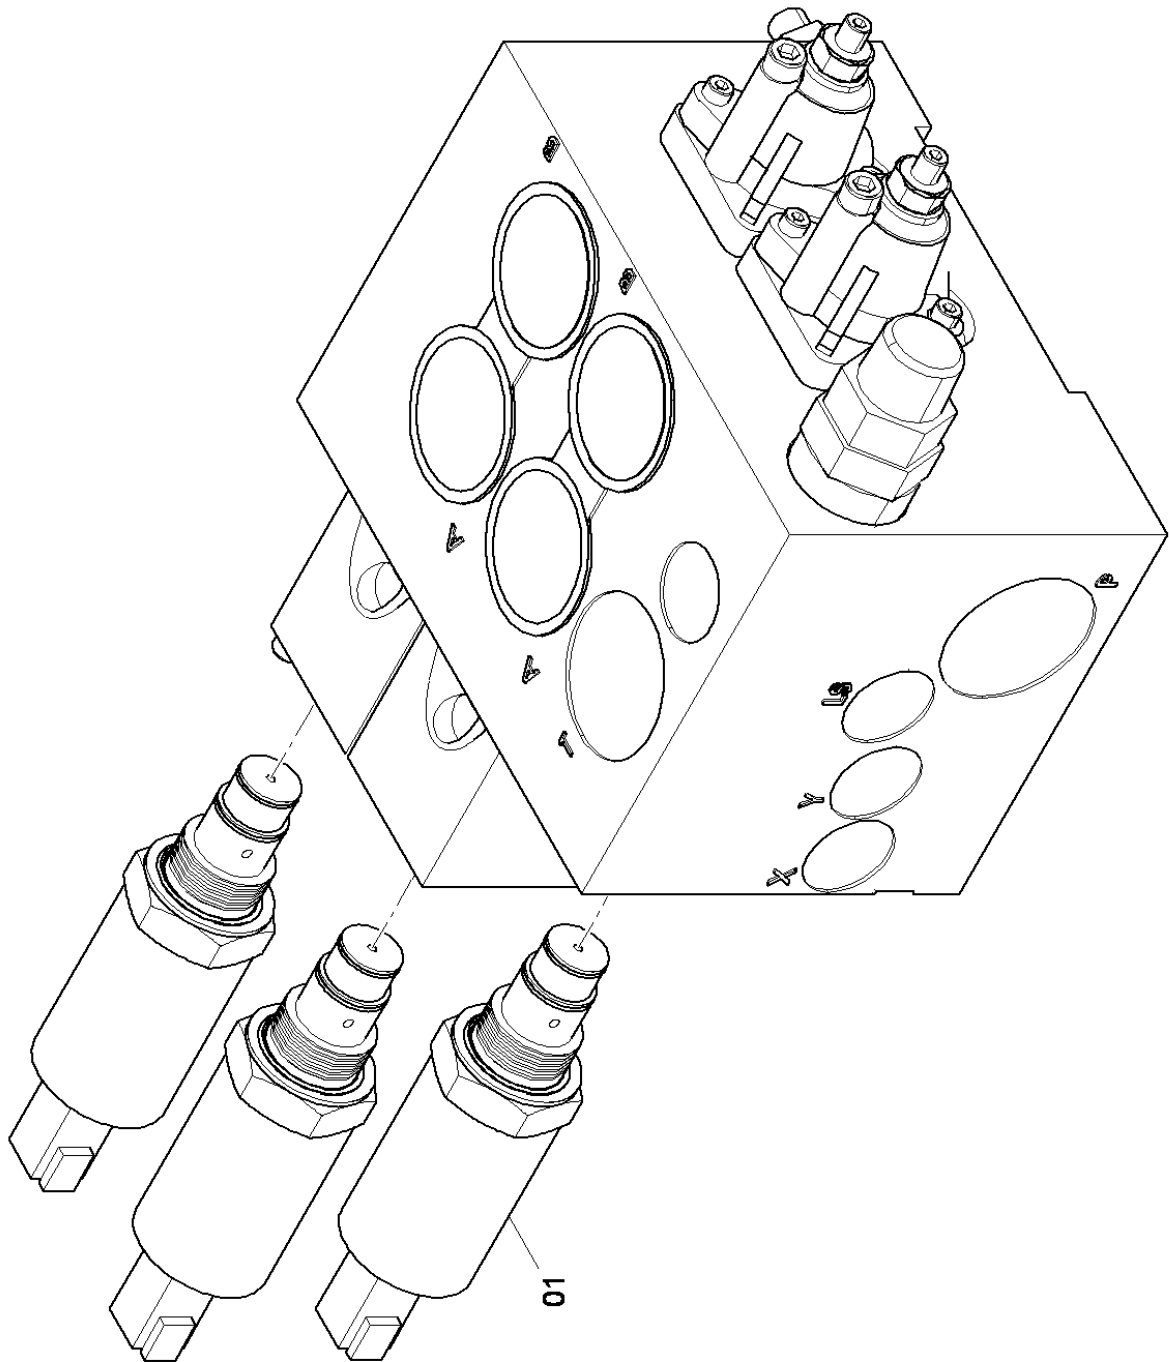

4812027656A Hydraulic, conveyor 4812007012 Control block

Refer to Parts Online for the most up to date information. The printed information might be outdated.
Wed Nov 04 20:31:27 MST 2015