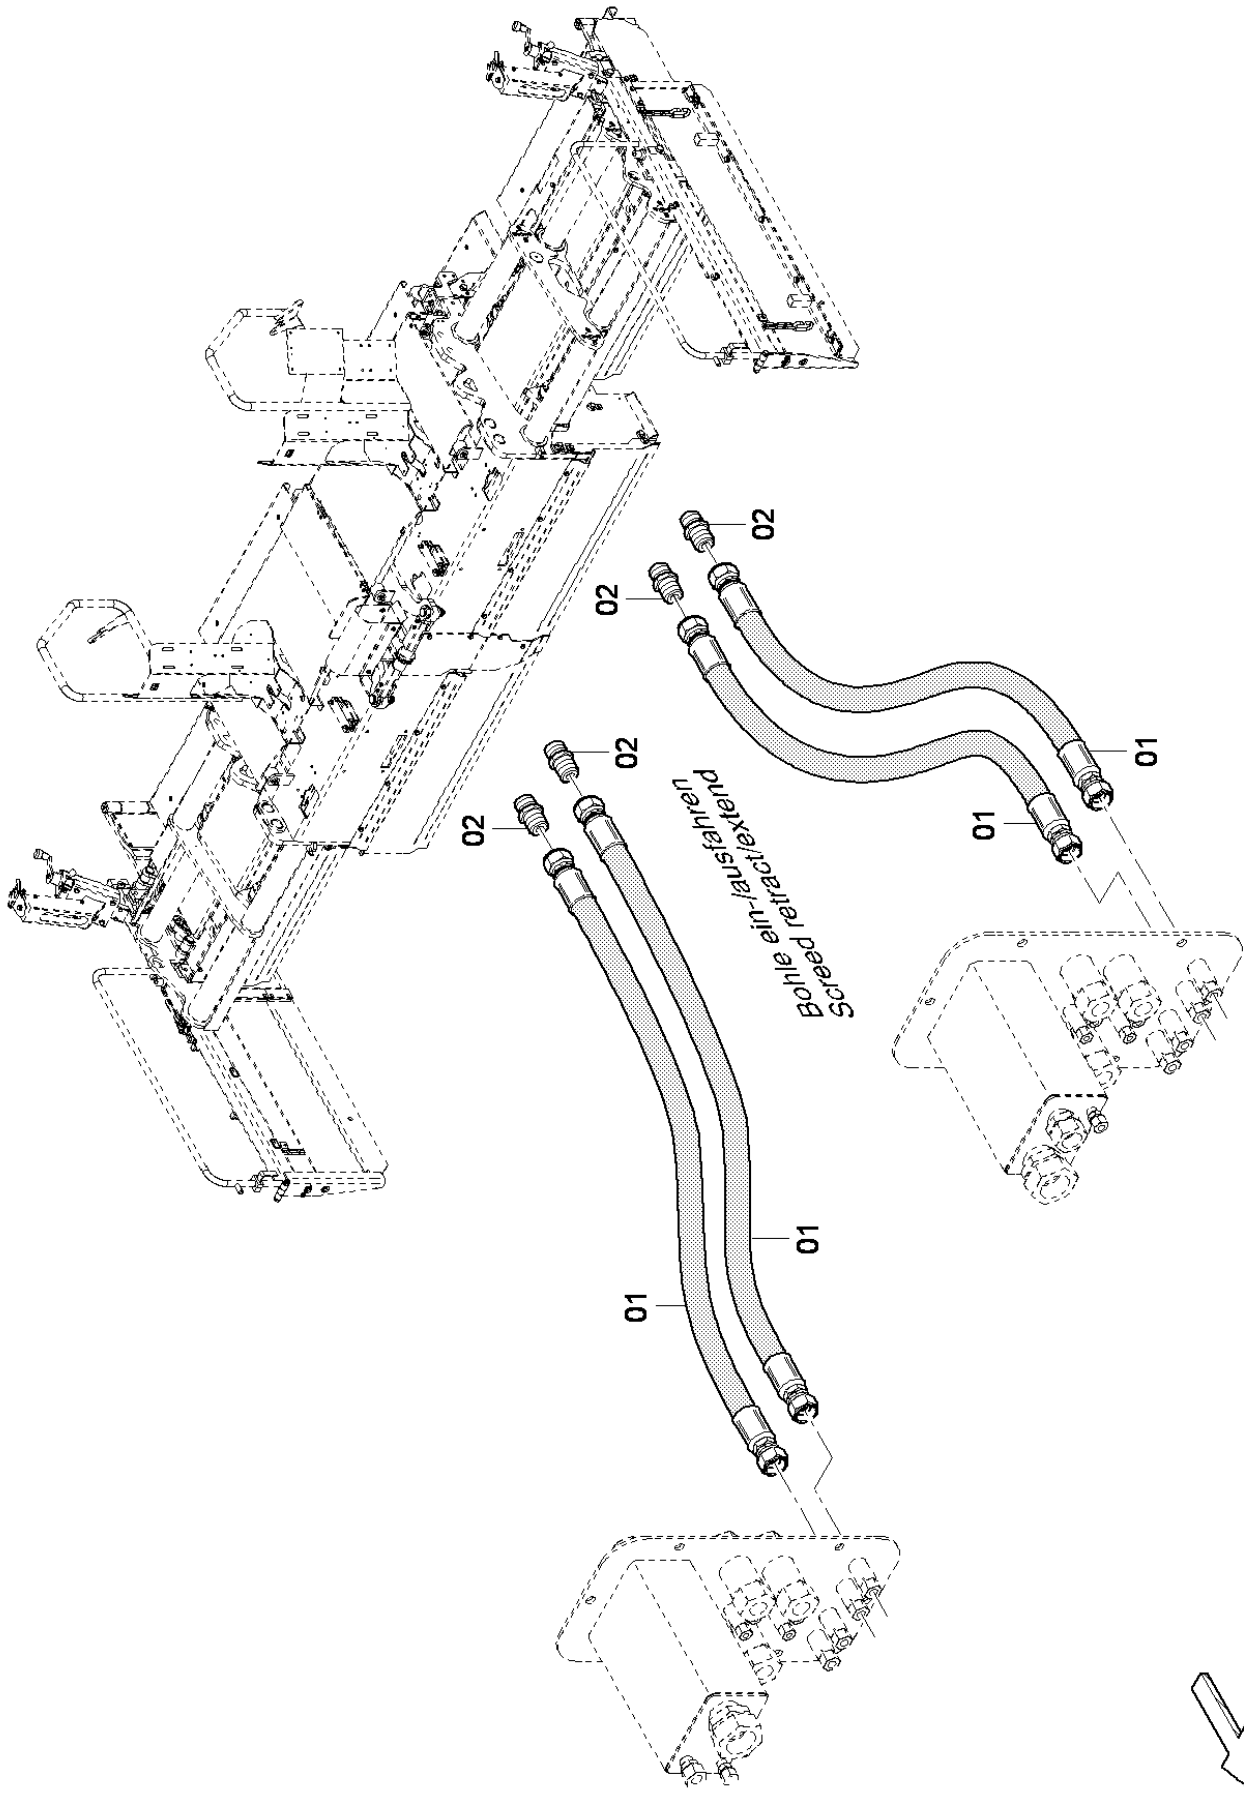

4812035032A Hose package screed 616 / 617 4812036460 Screed in / out

Refer to Parts Online for the most up to date information. The printed information might be outdated.

Wed Nov 04 20:31:38 MST 2015