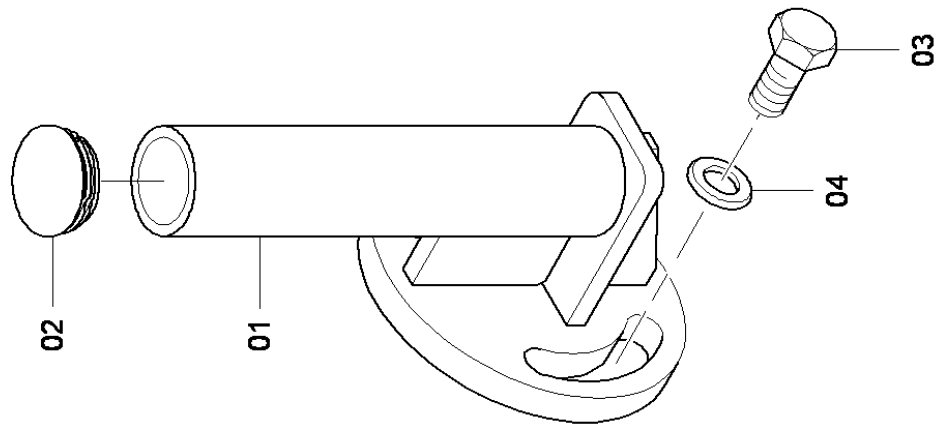

Wed Nov 04 20:32:27 MST 2015

4812036650 Halogen spot light Halogen spot light

4812038616 Ultrasonic sensor 4812038616 Ultrasonic sensor

**NO DRAWING
AVAILABLE
FOR THIS BOM**

4812041999 Big Ski 13 m cpl. 4812004304 Side arm support