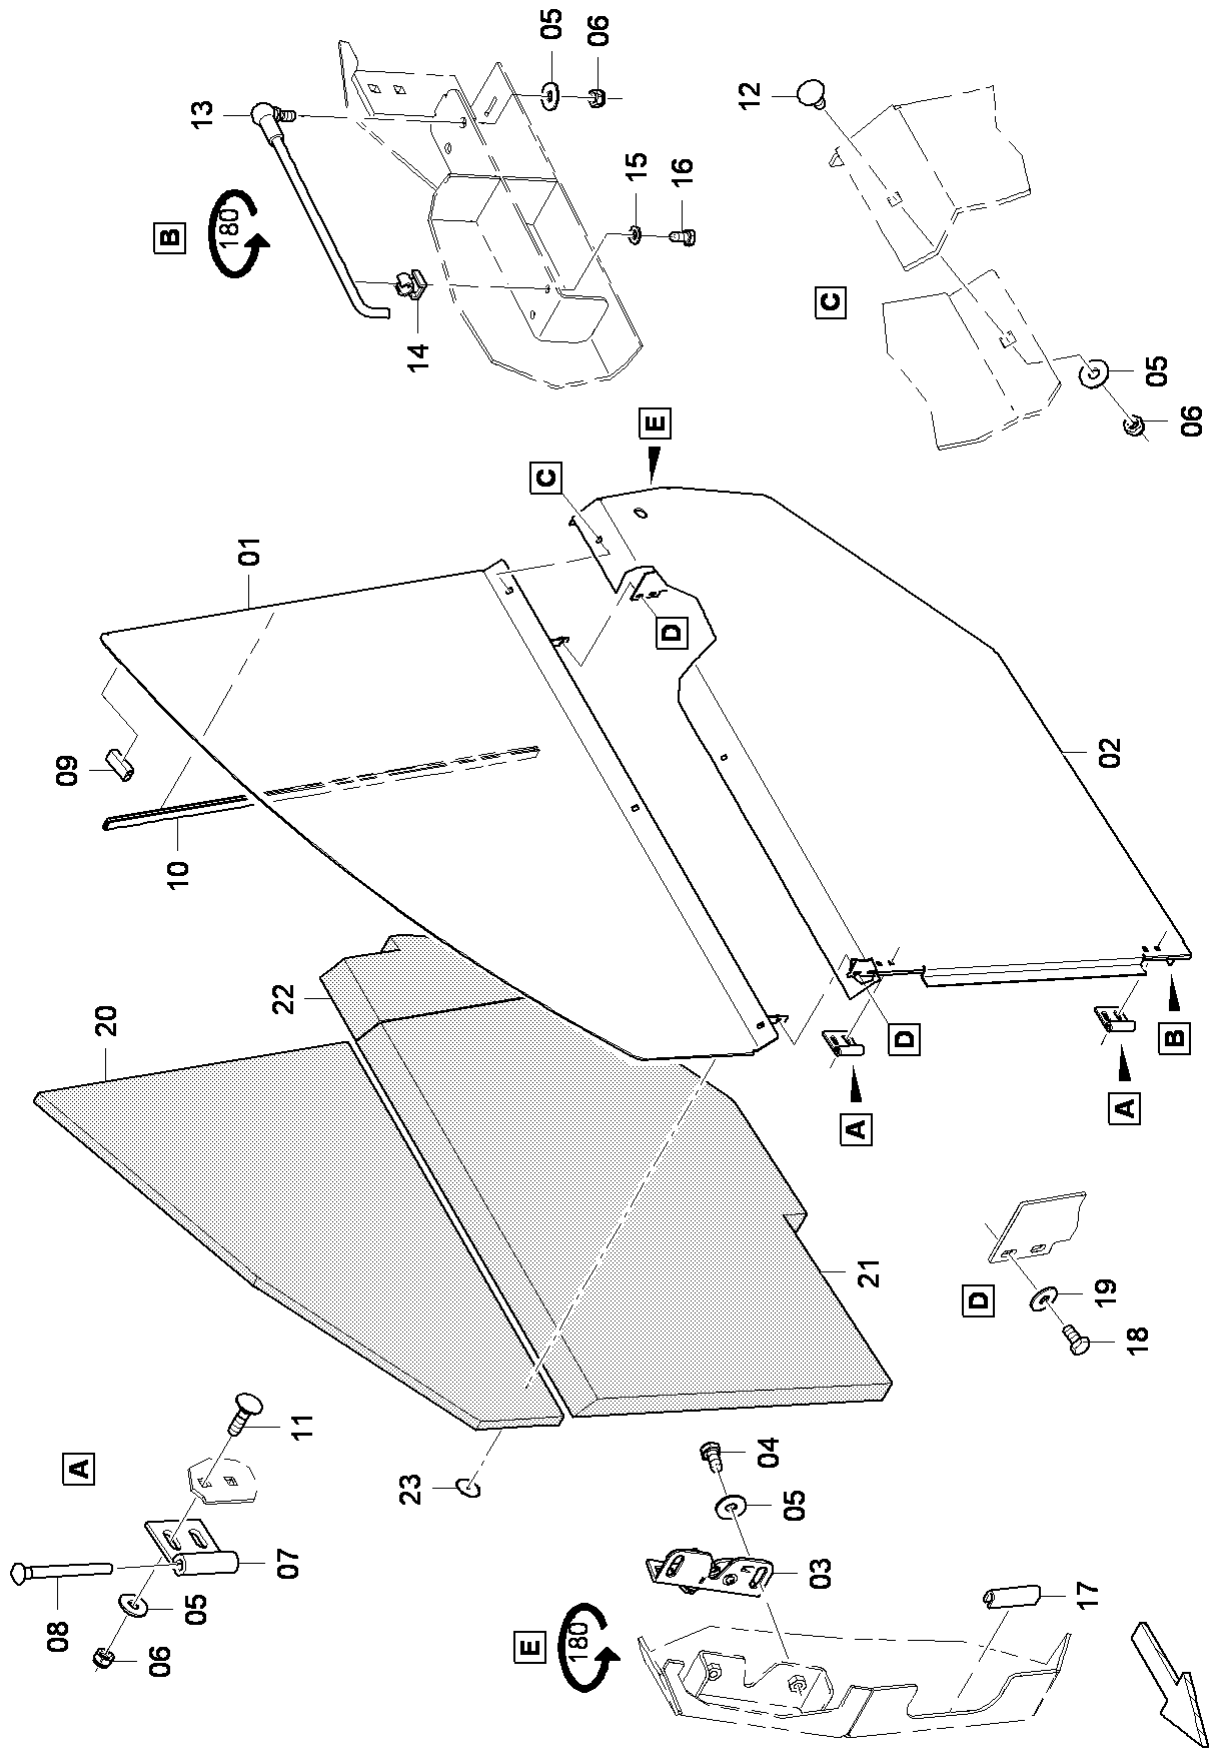

4812044351 Door 4812044351 Door

Refer to Parts Online for the most up to date information. The printed information might be outdated.

Wed Nov 04 20:29:54 MST 2015