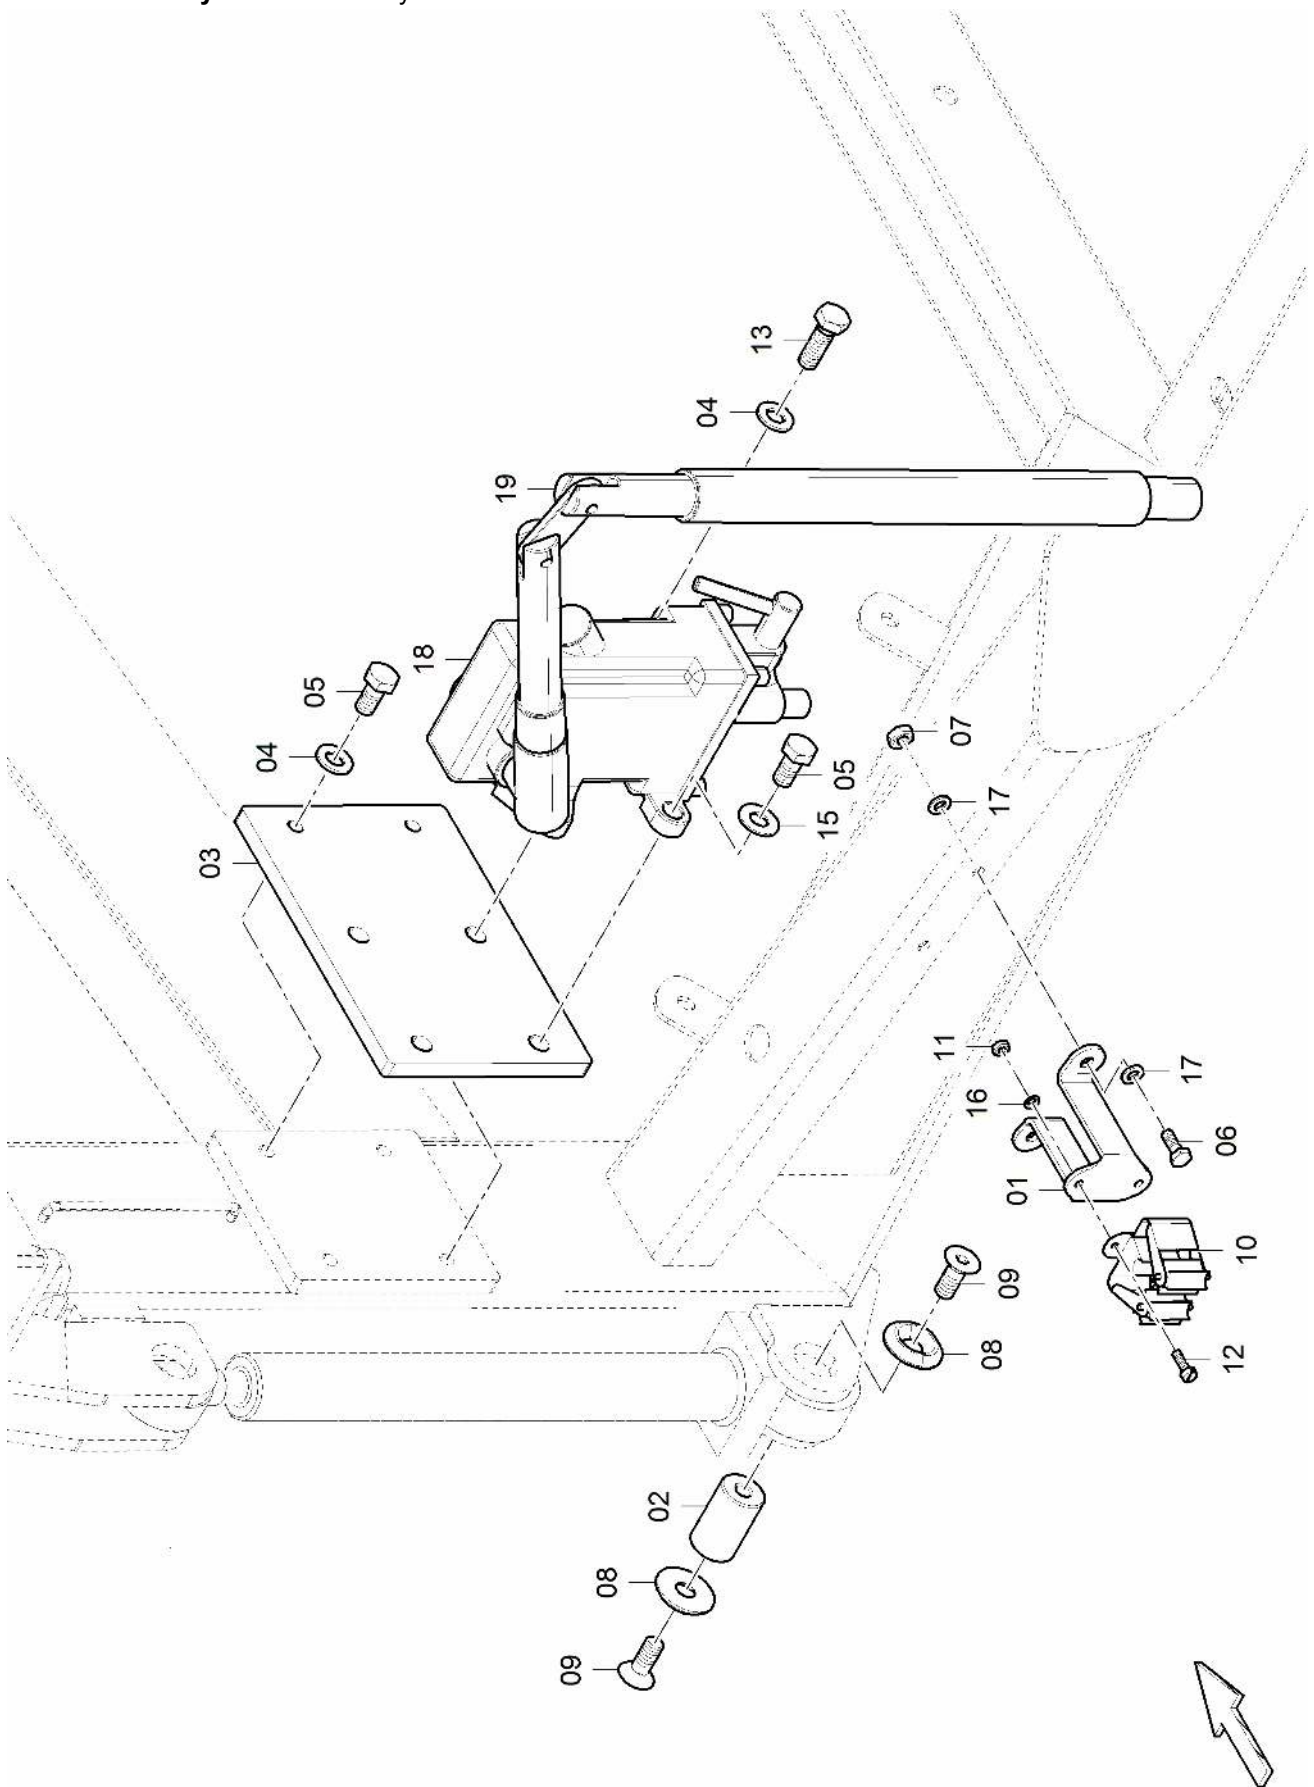

4812043406 Roof hydraulic Roof hydraulic

Refer to Parts Online for the most up to date information. The printed information might be outdated.

Wed Nov 04 20:31:19 MST 2015