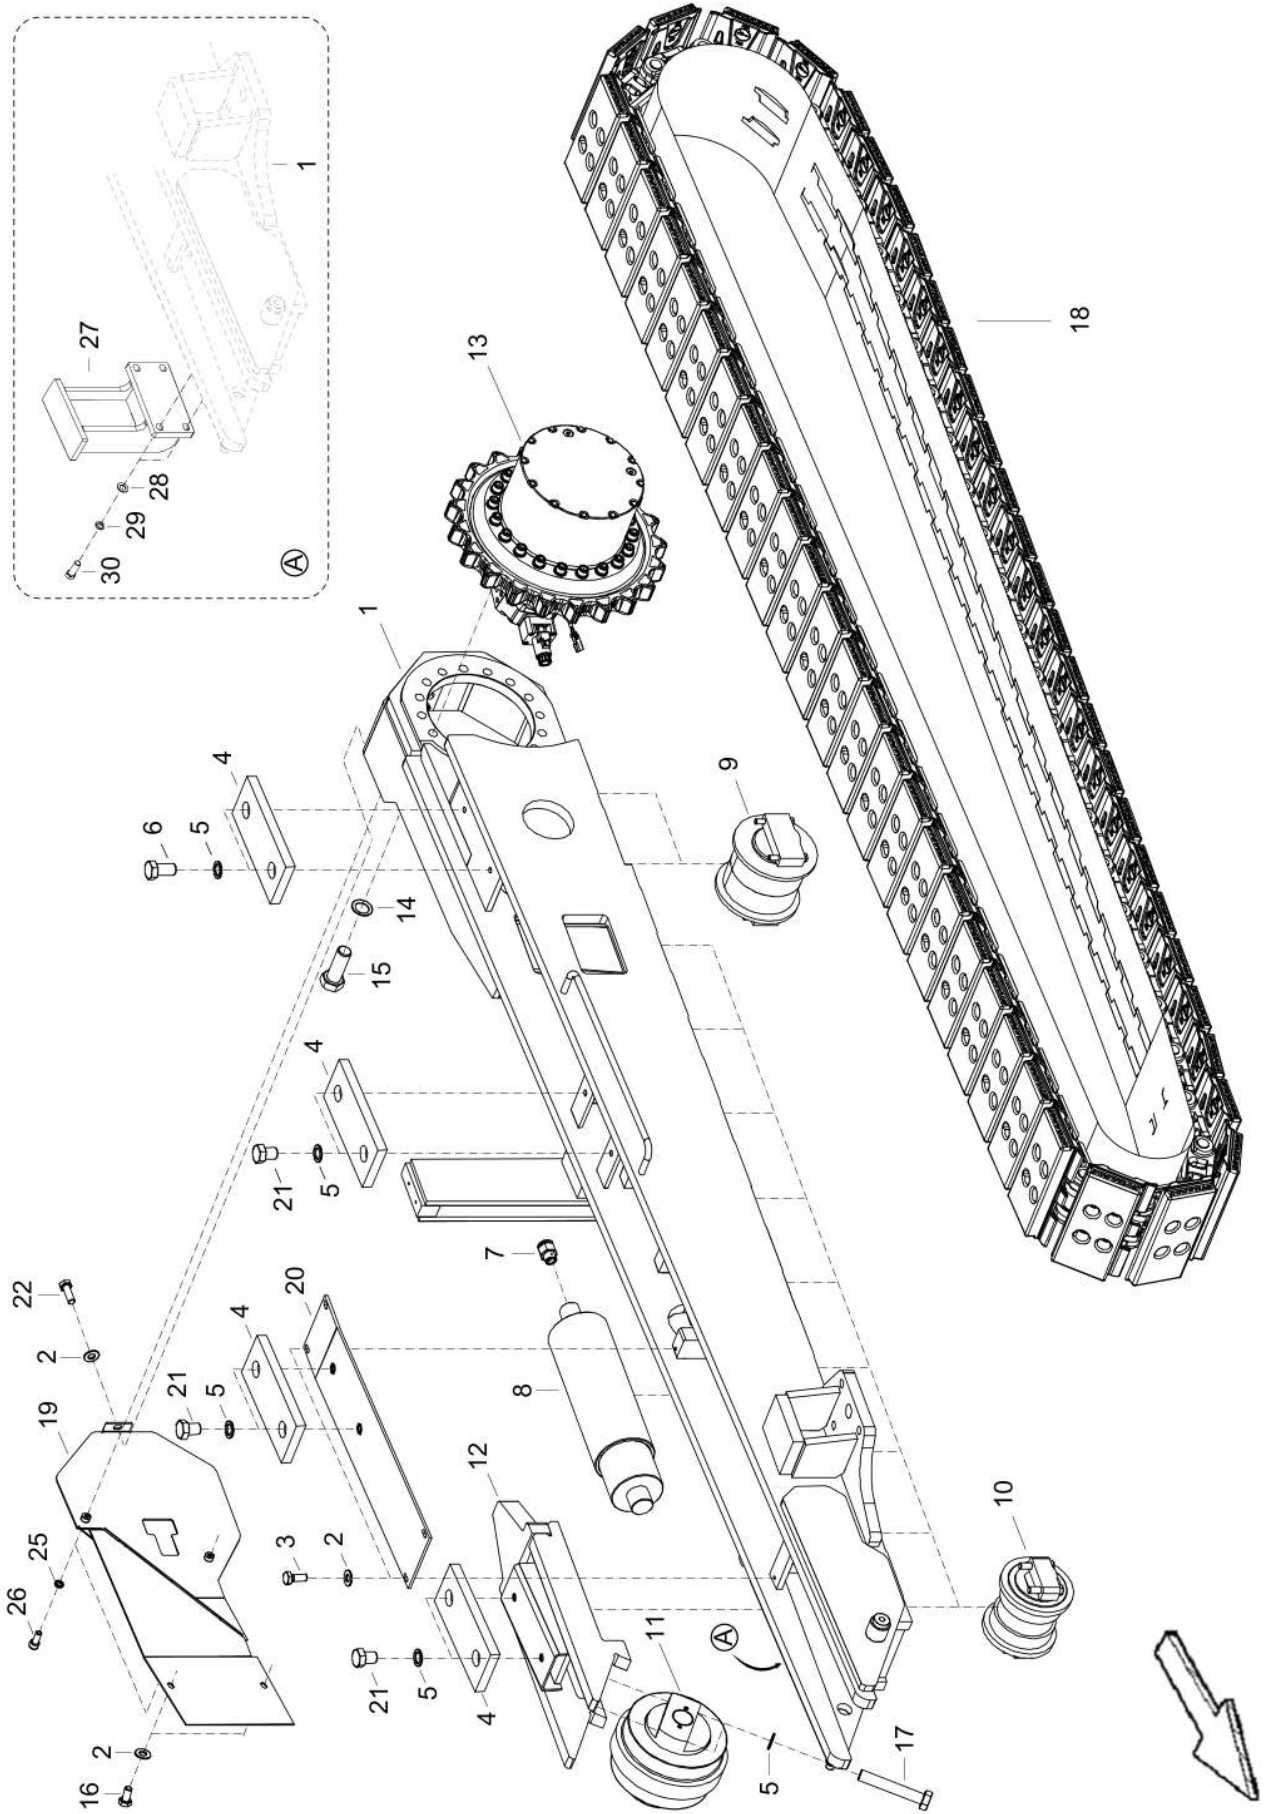

Crawler, long, r.h., cpl. Crawler, r.h.cpl., with hopper support assy.

Refer to Parts Online for the most up to date information. The printed information might be outdated.
Wed Nov 04 20:30:59 MST 2015