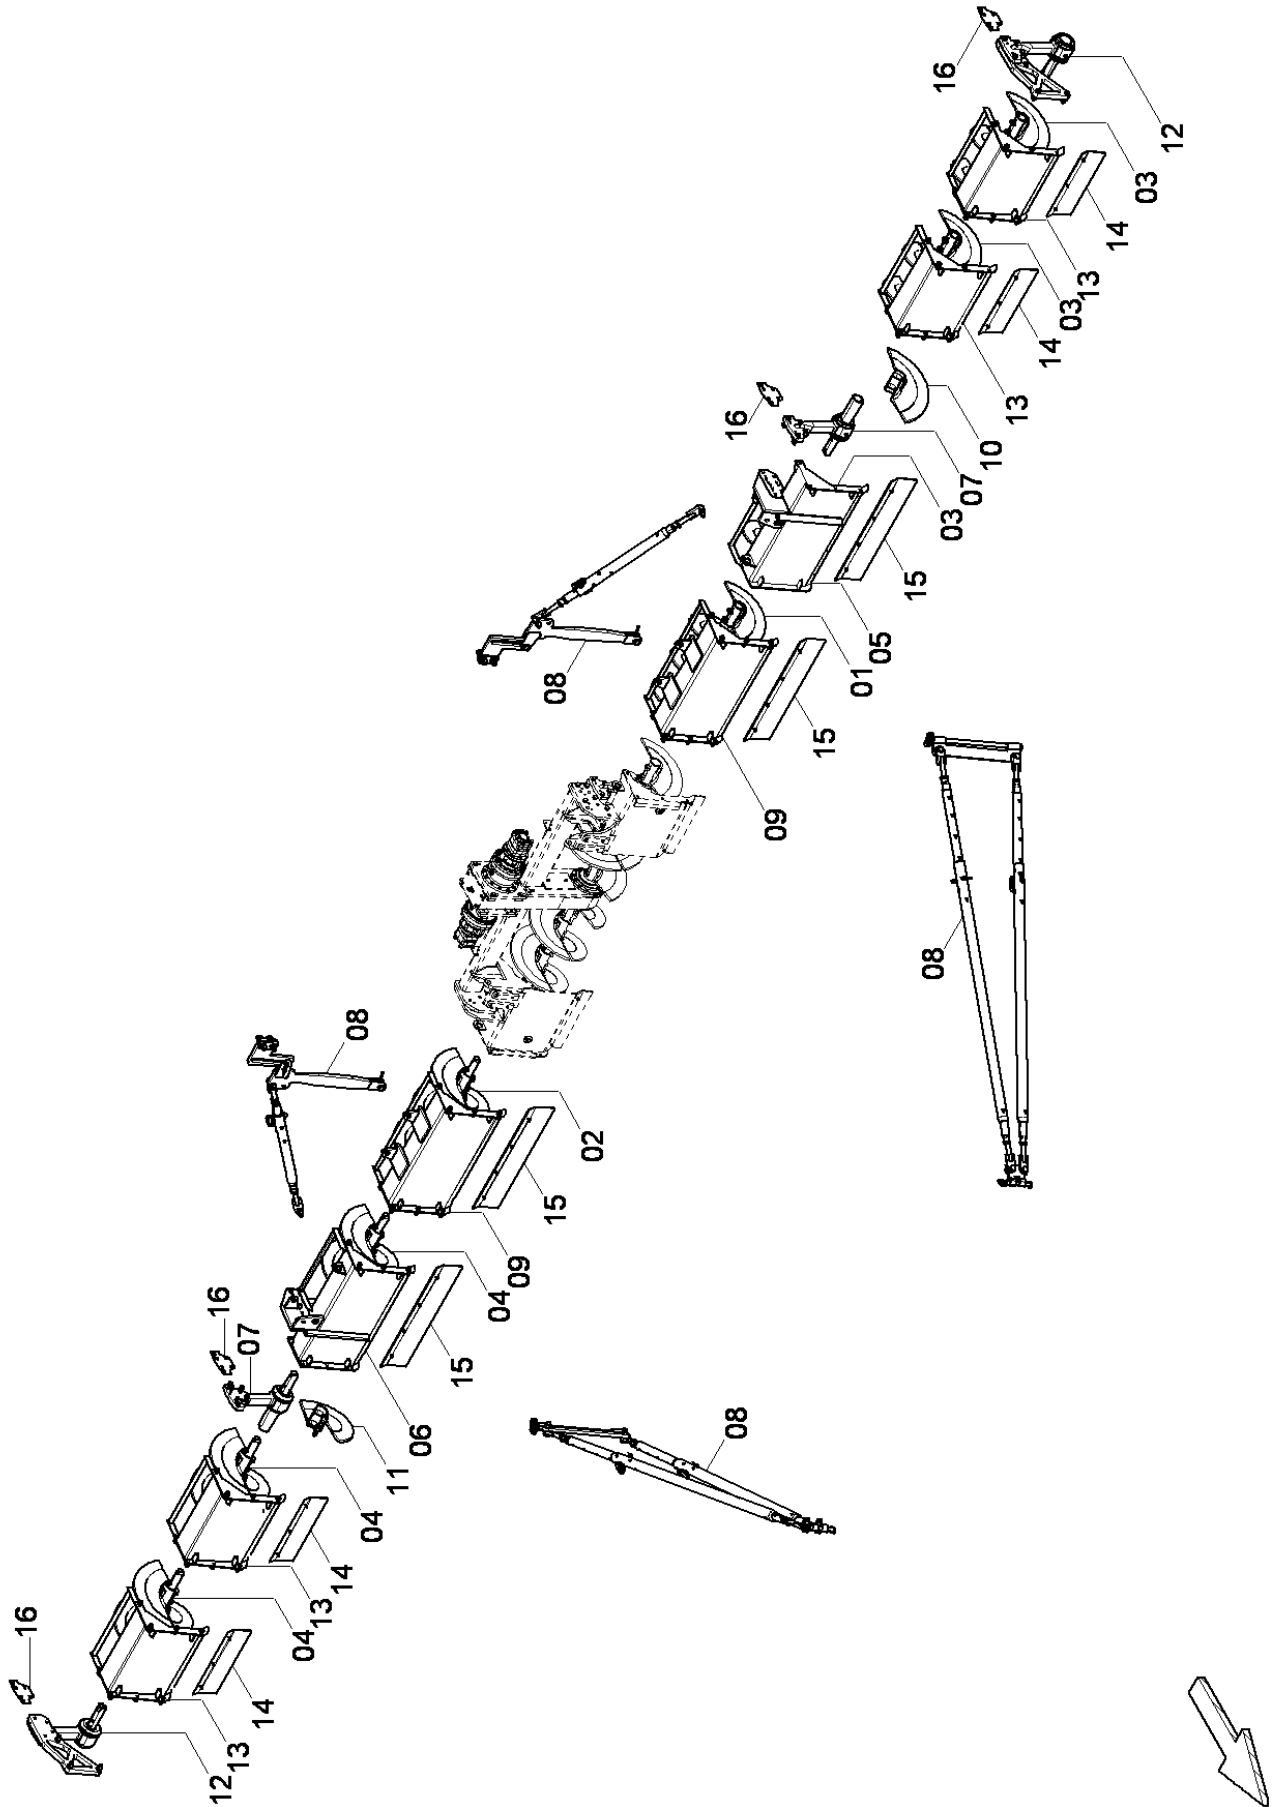

4812032434 Auger Ø500mm, 8,90m 4812032434 Auger Ø500mm, 8,90m

Refer to Parts Online for the most up to date information. The printed information might be outdated.

Wed Nov 04 20:30:15 MST 2015