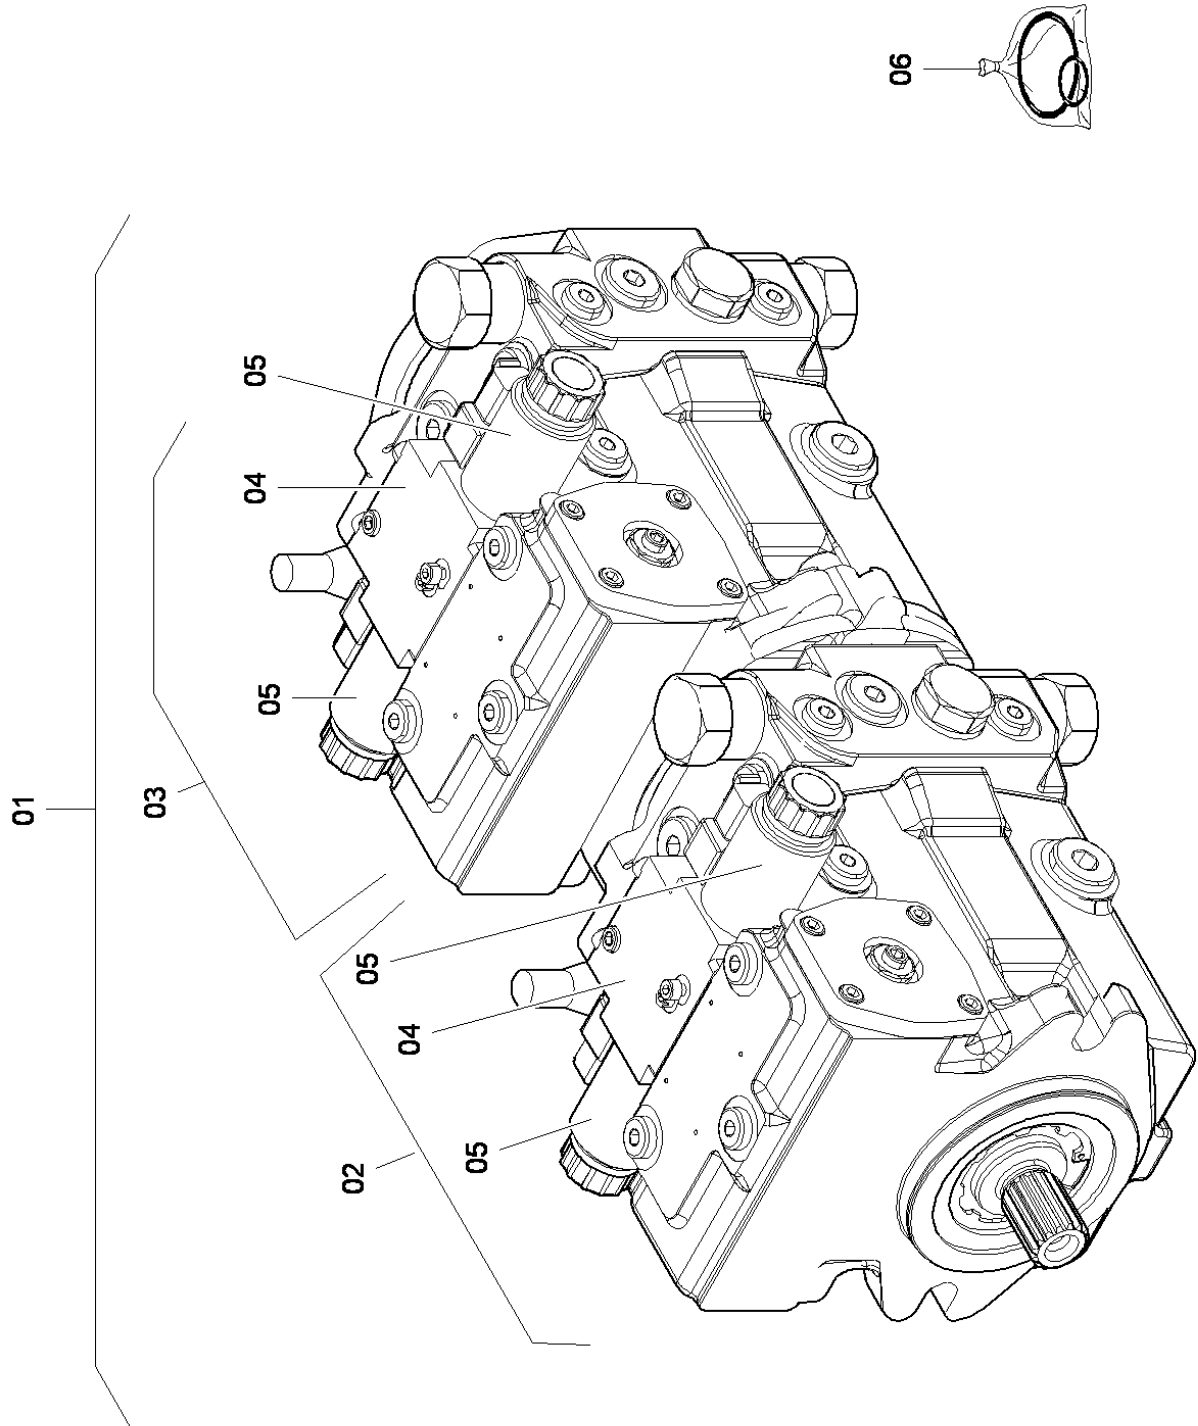

Split gear box 4812026128 Pump