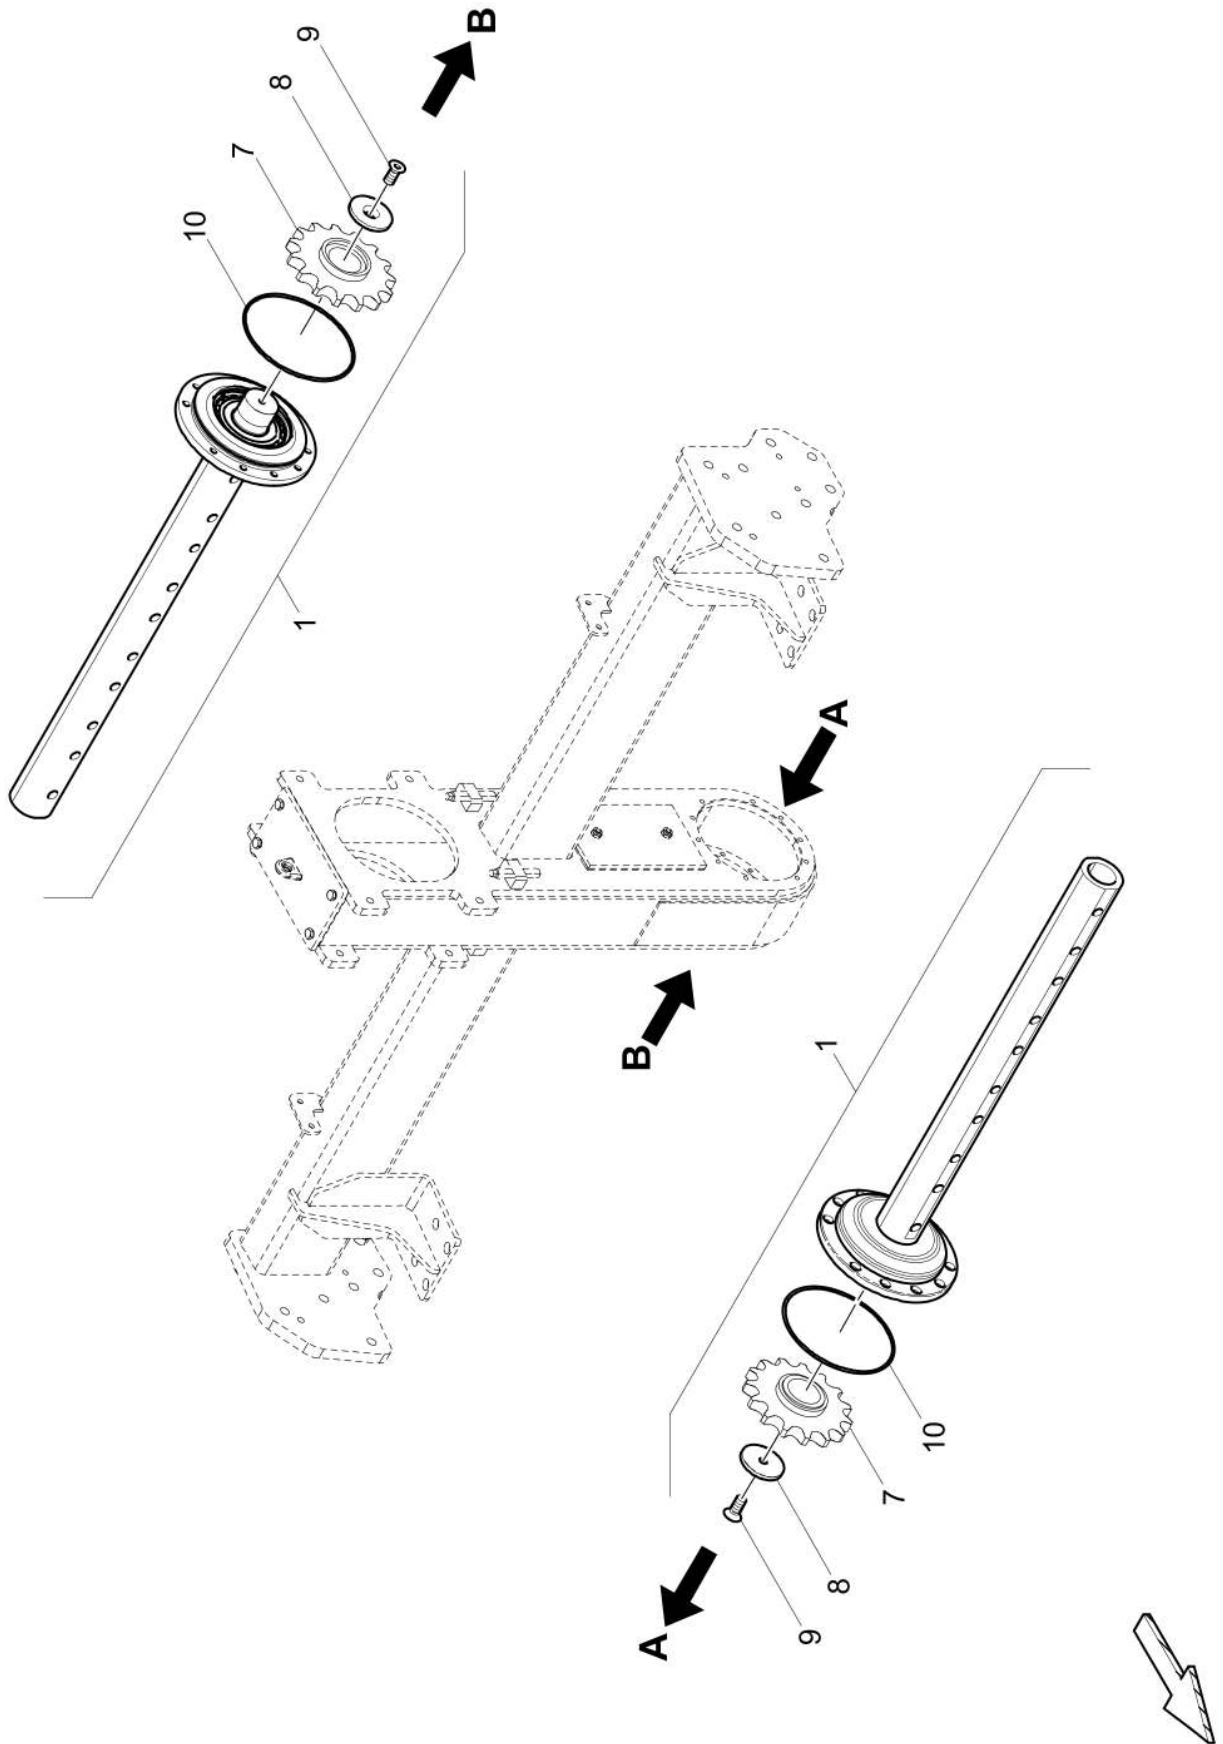

Auger box 4812004559 Auger support

Refer to Parts Online for the most up to date information. The printed information might be outdated.
Wed Nov 04 20:30:05 MST 2015