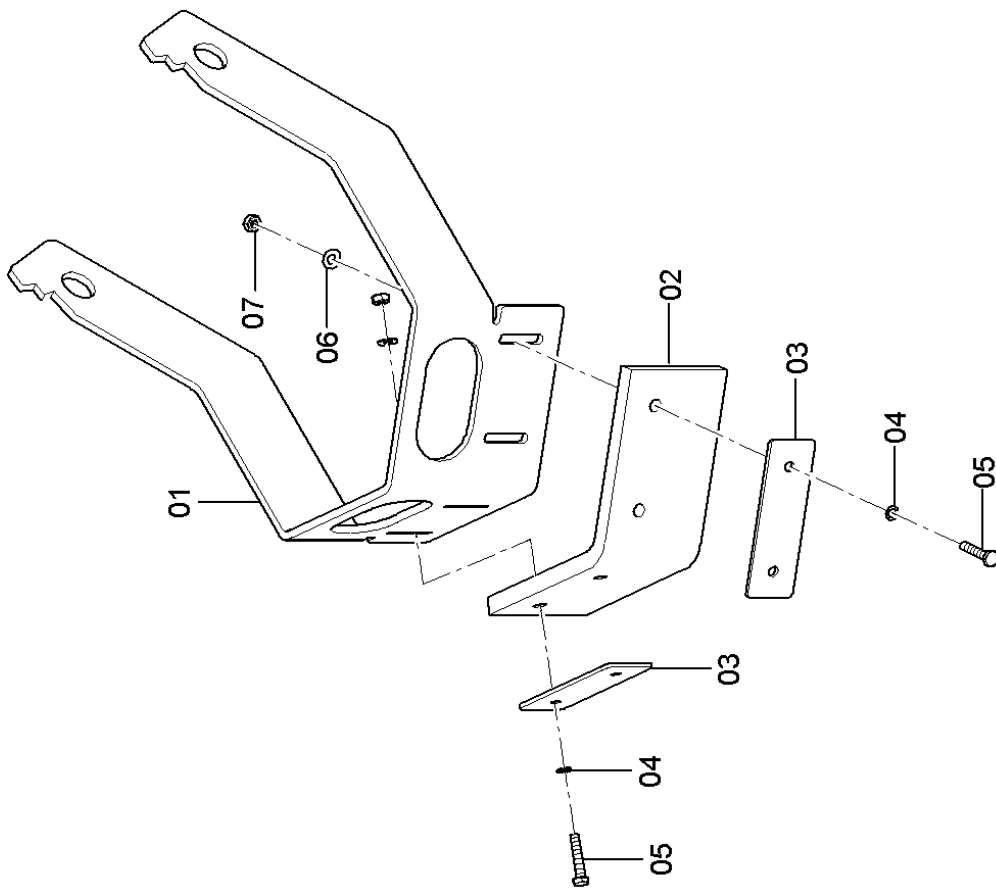

4812043329 Track cleaner, cpl. 4812043340 Track cleaner