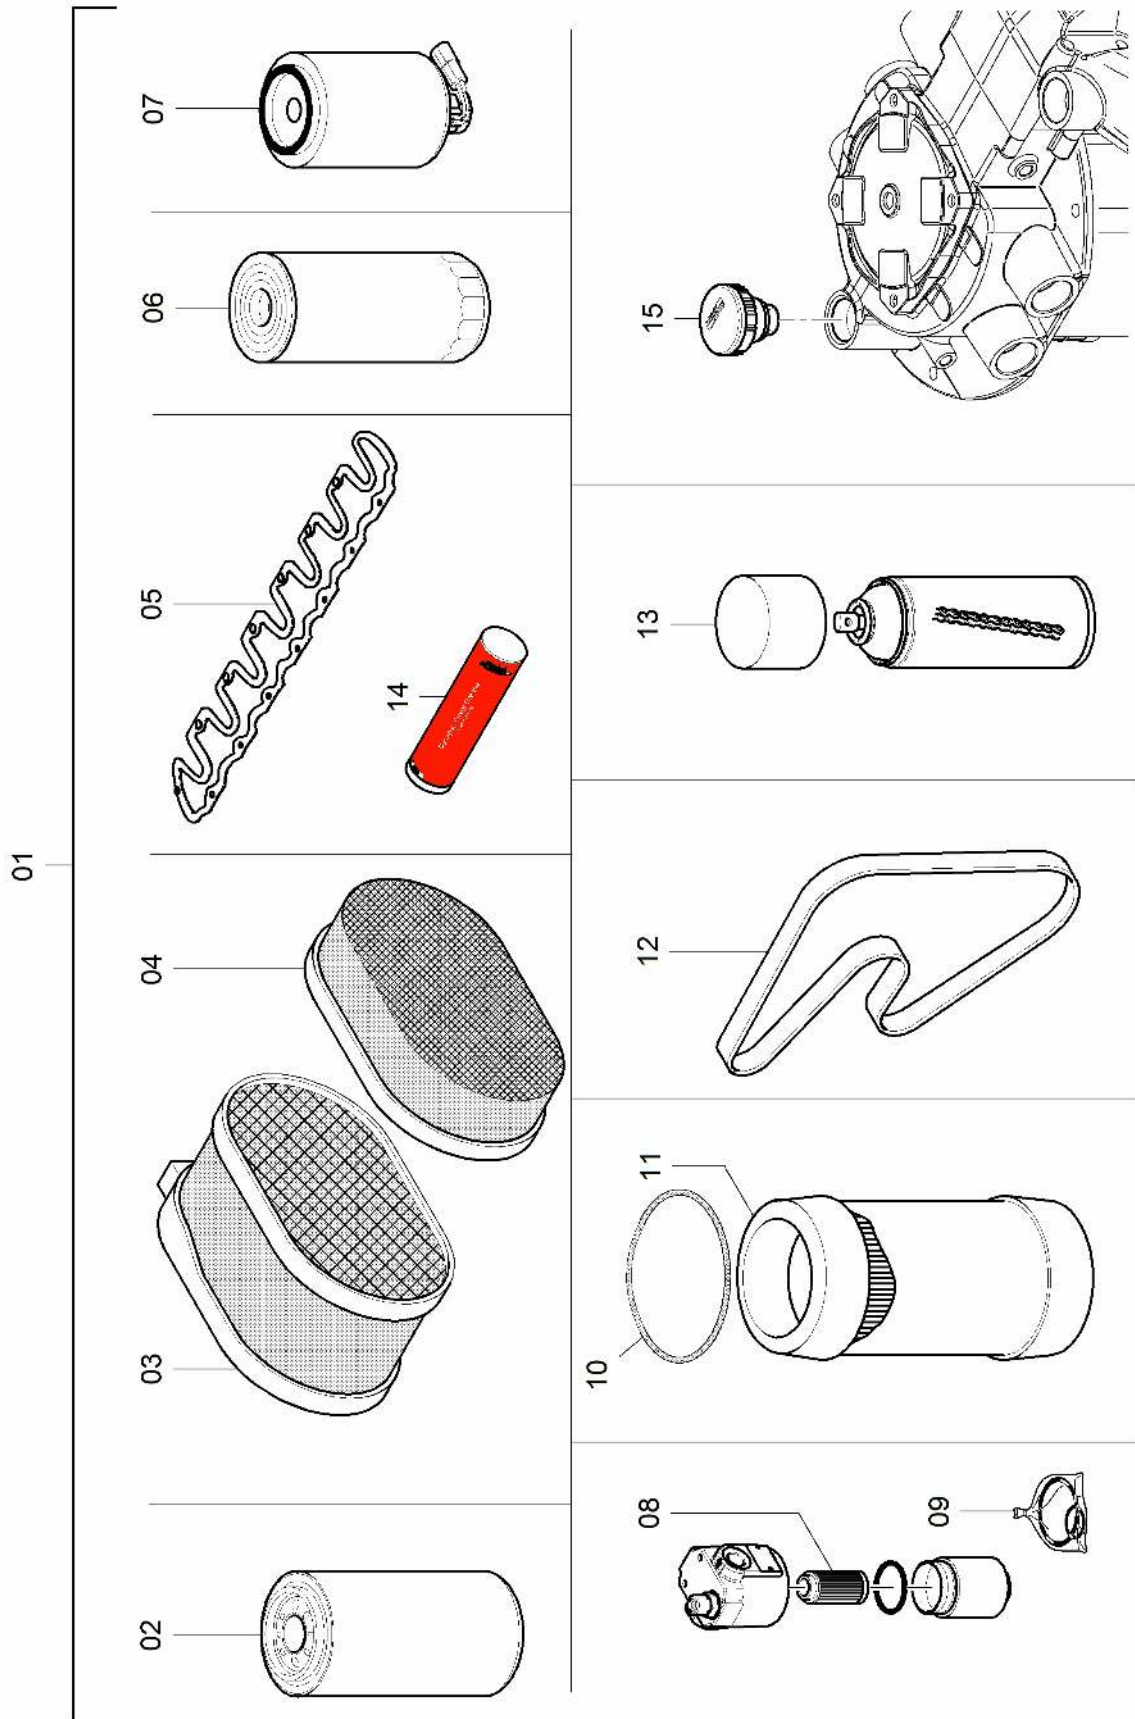

Service, repair and wear part kits Service kit 1000 hrs TIER 3, stage 2

1000 Stunden / Hours

Refer to Parts Online for the most up to date information. The printed information might be outdated.

Wed Nov 04 20:29:33 MST 2015