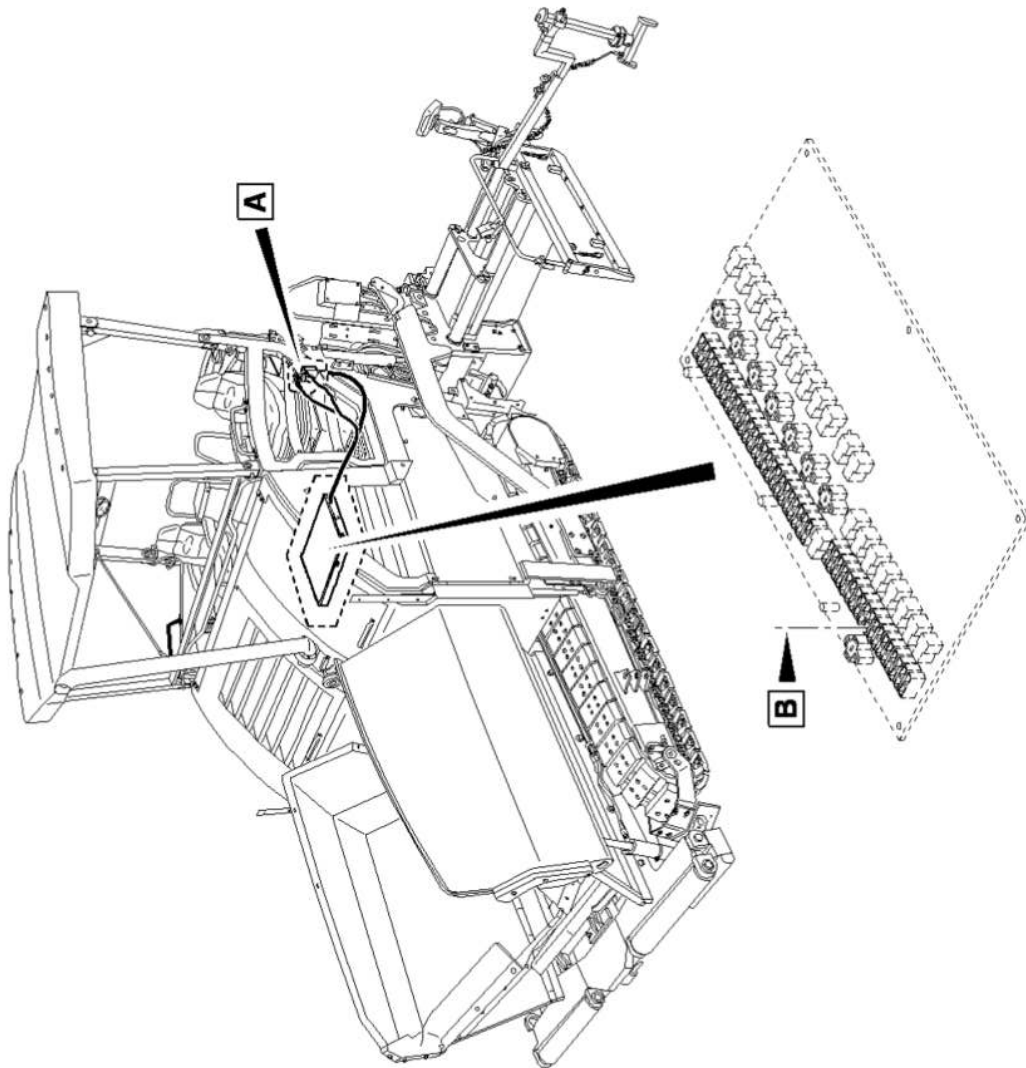

Emulsion spray system Electric emulsion spray system