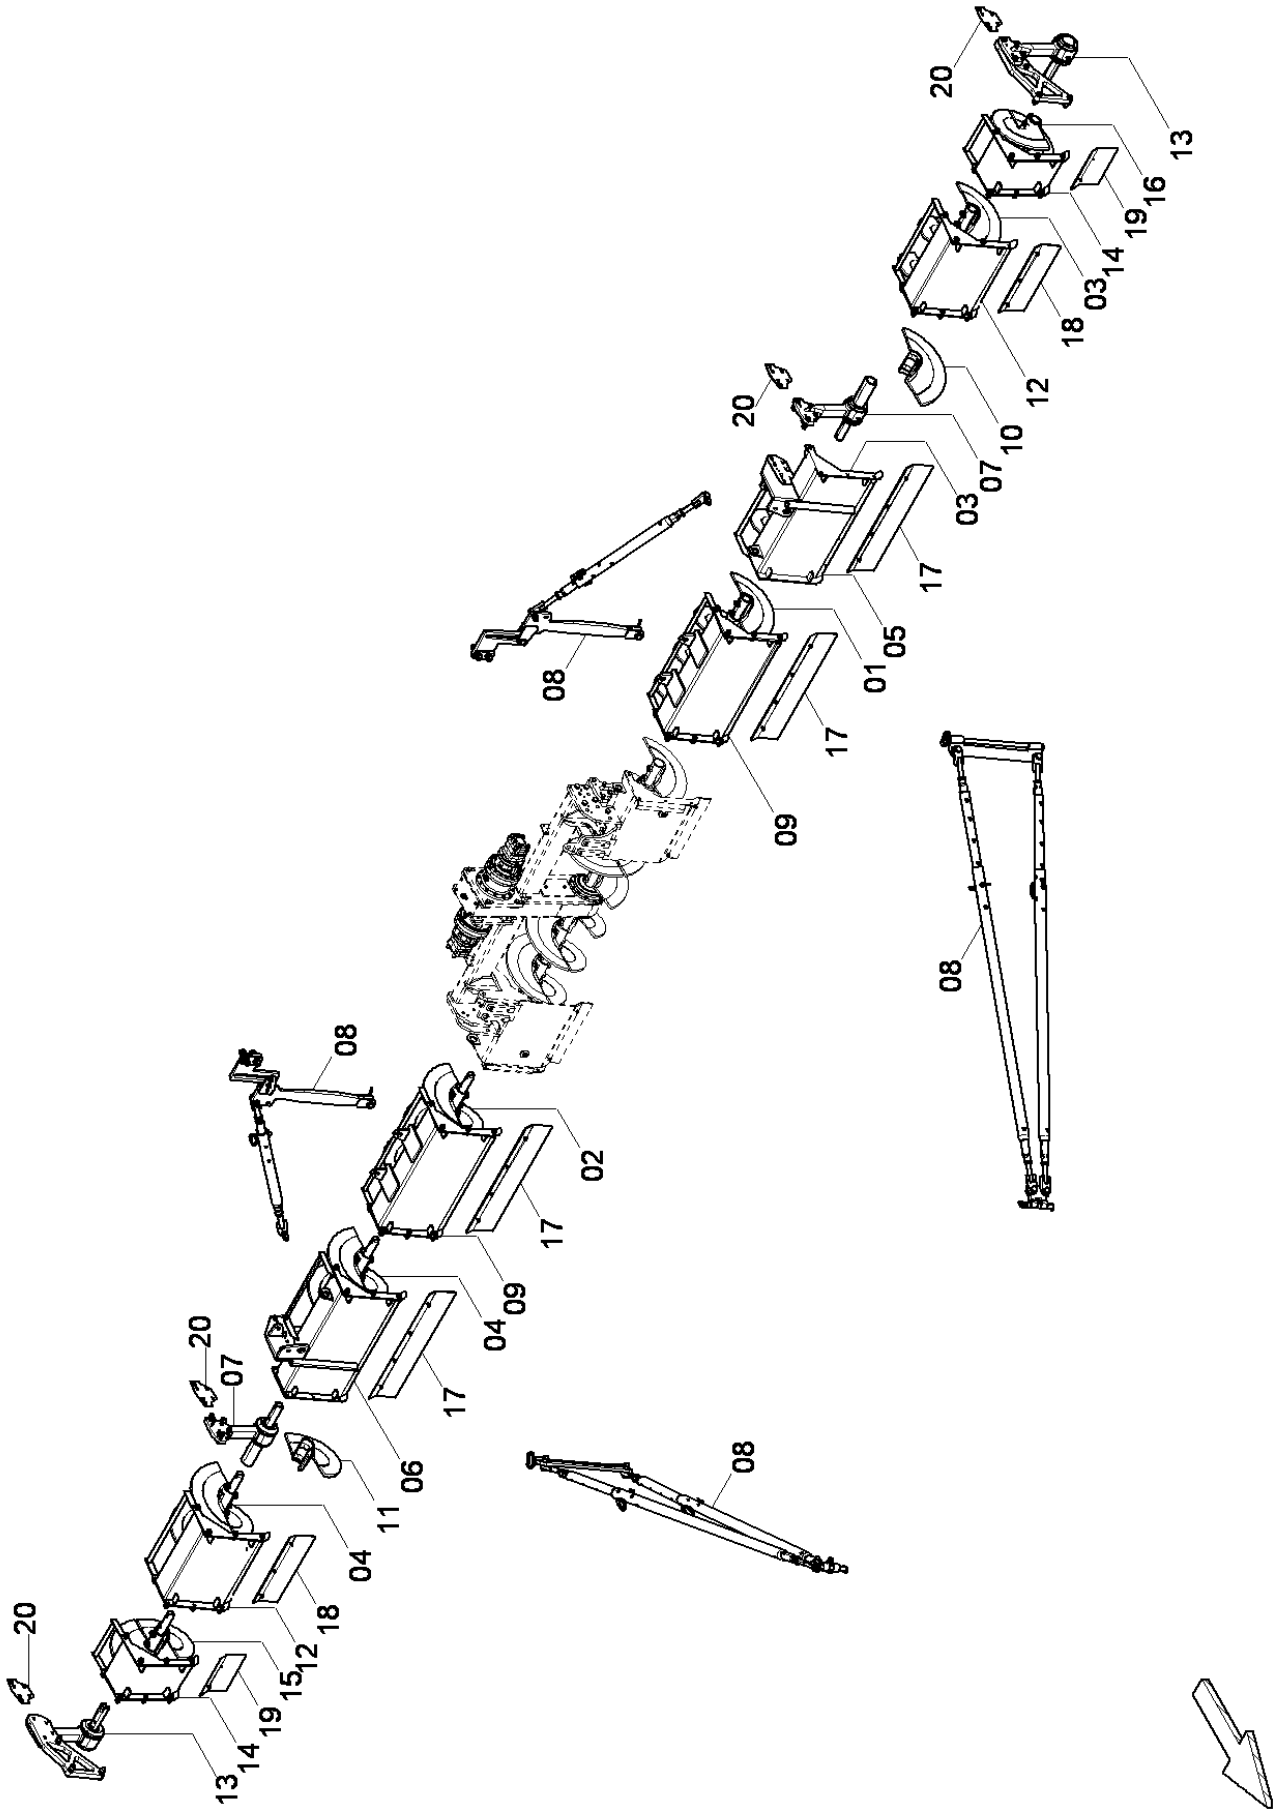

4812032422 Auger Ø500mm, 8,26m 4812032422 Auger Ø500mm, 8,26m

Refer to Parts Online for the most up to date information. The printed information might be outdated.

Wed Nov 04 20:30:08 MST 2015