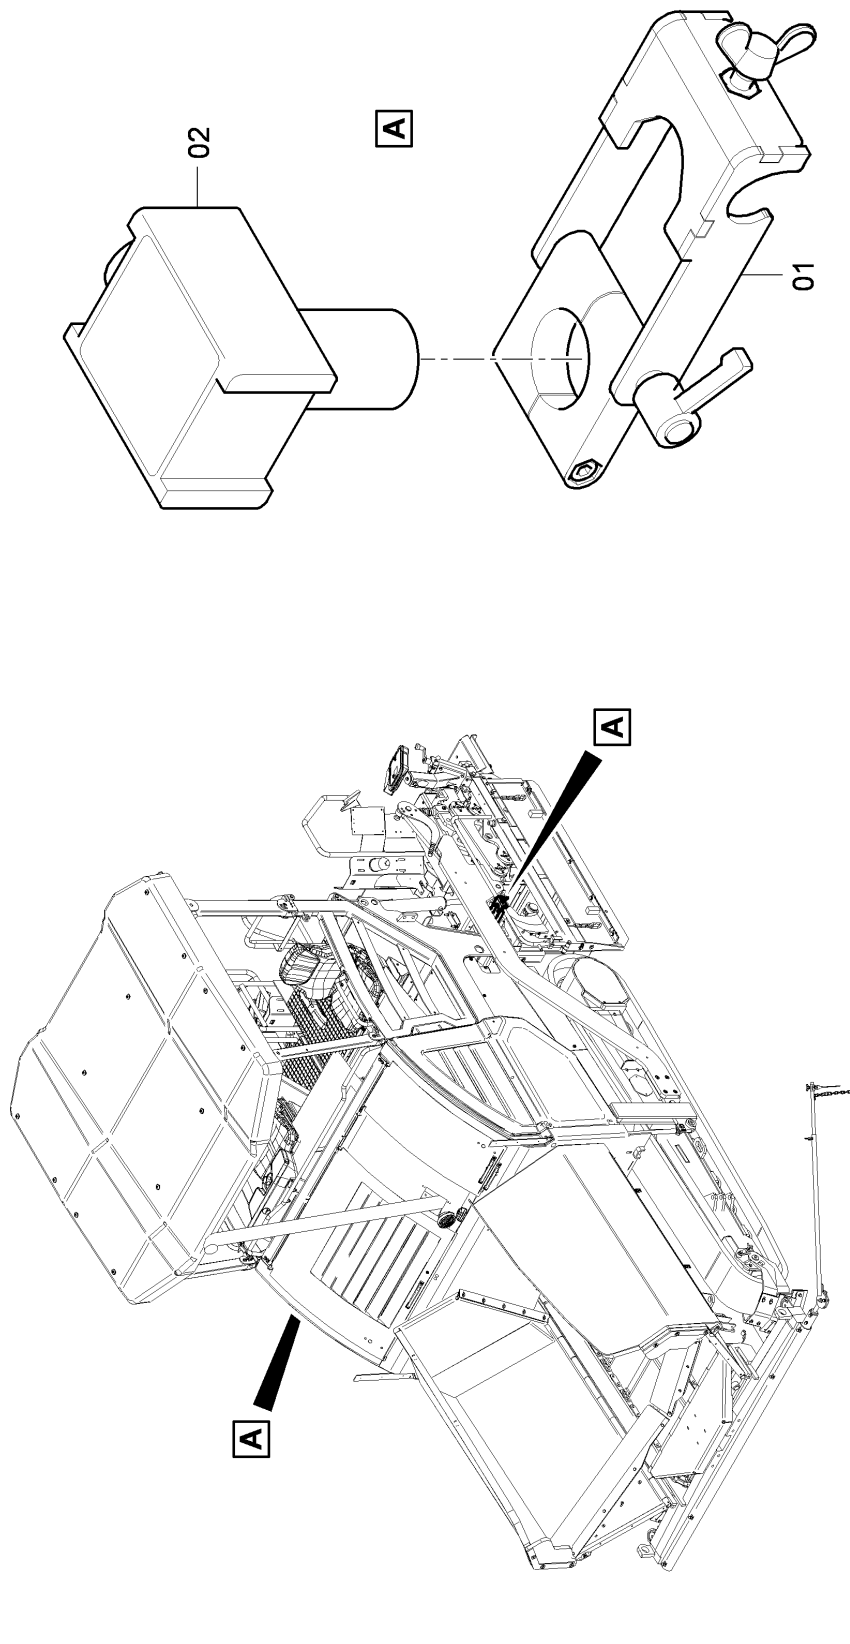

4812031793 Auger limit switch ultrasonic 4812031793 Auger limit switch ultrasonic

Refer to Parts Online for the most up to date information. The printed information might be outdated.
Wed Nov 04 20:30:25 MST 2015