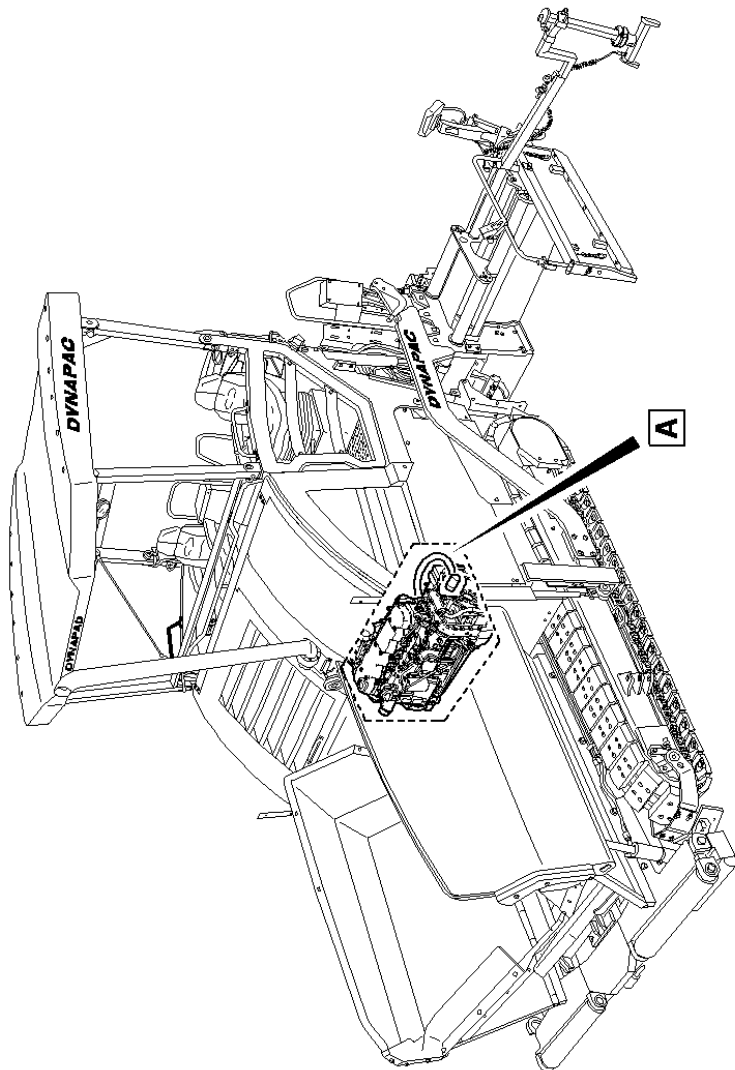

Wiring 4812038527 Cable W8