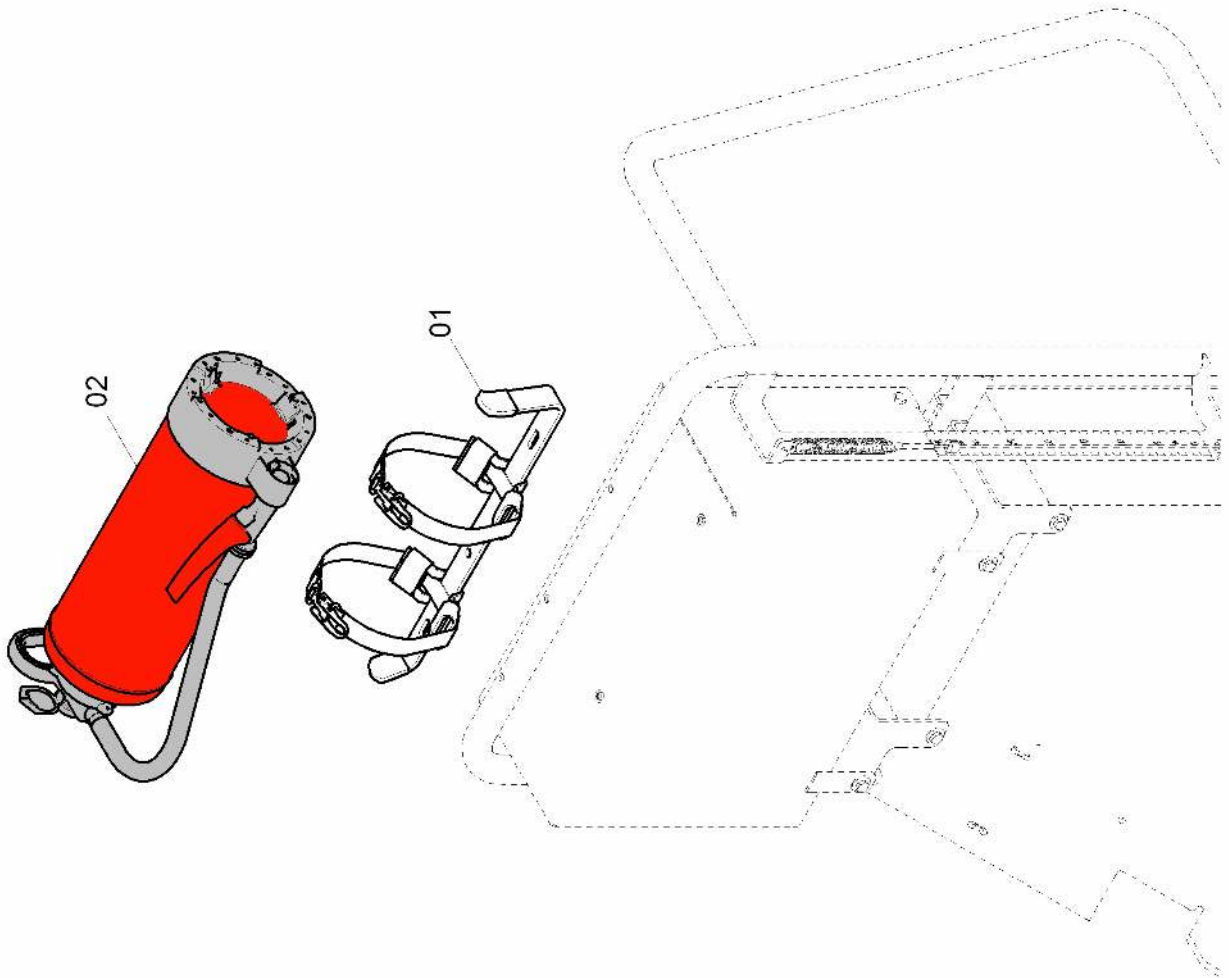

Options/ Accessories 4812040056 Fire extinguisher