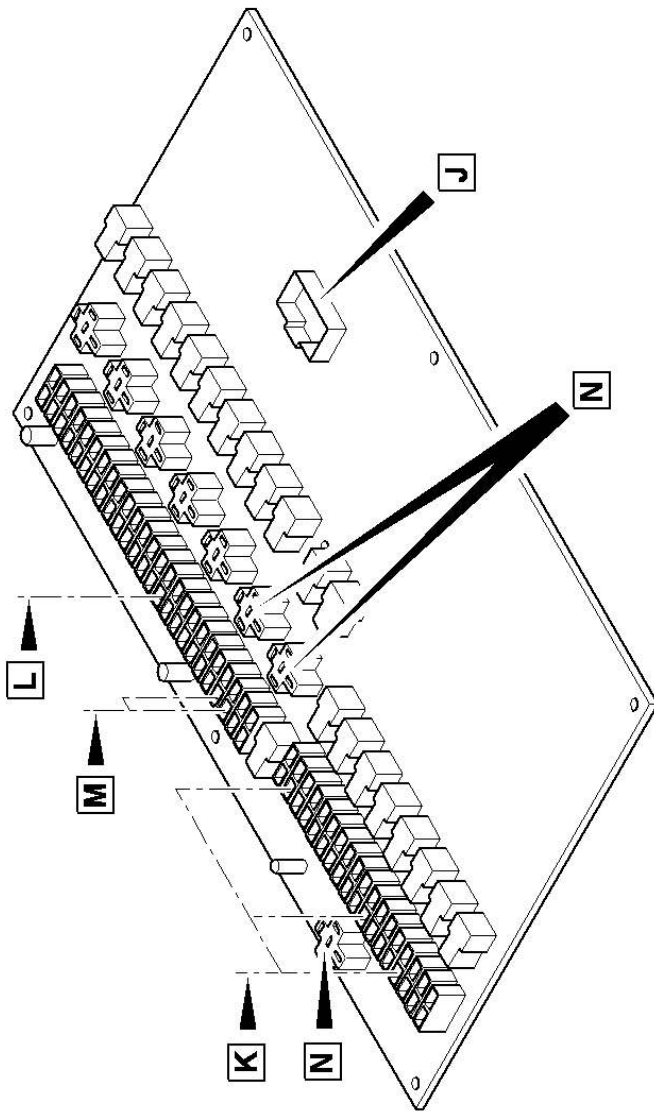

Refer to Parts Online for the most up to date information. The printed information might be outdated.

Wed Nov 04 20:31:46 MST 2015