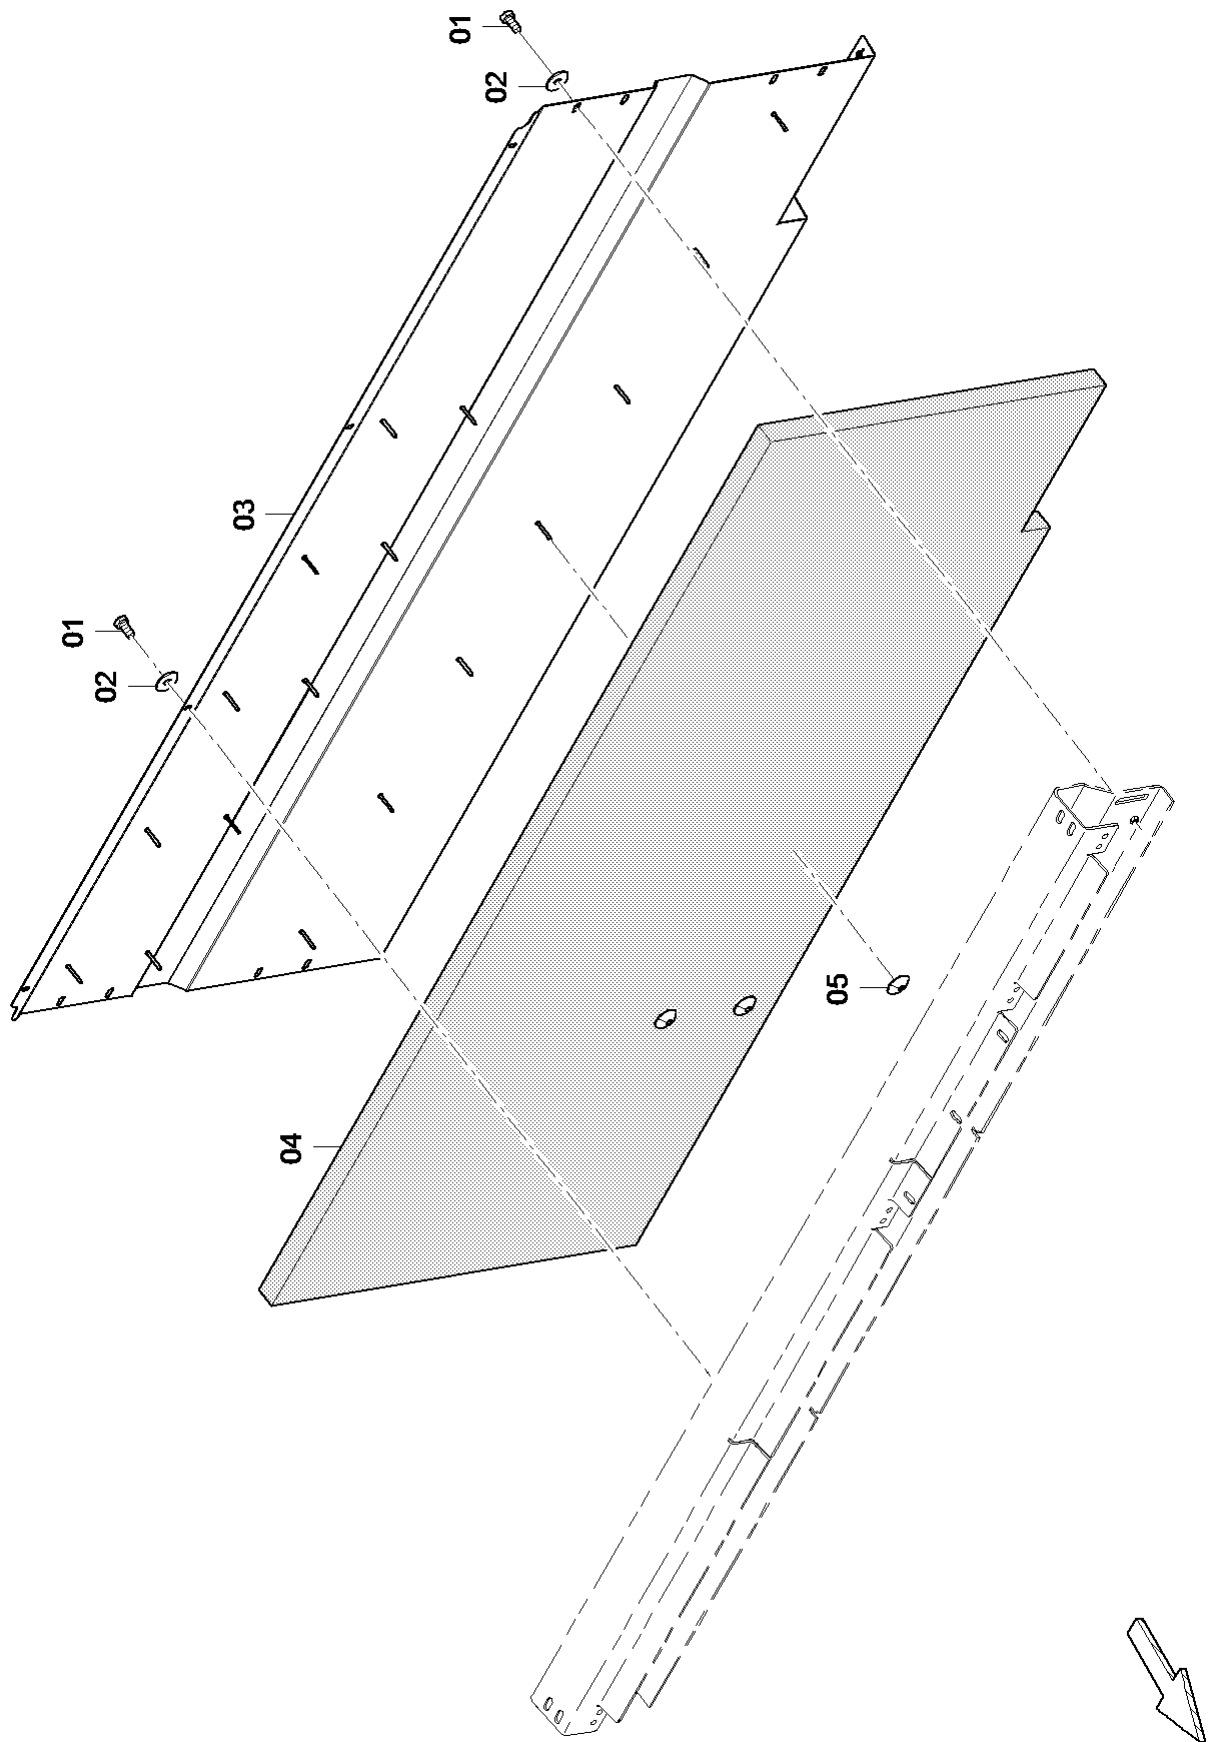

Covering Isoliert (A)(To) Bulk head