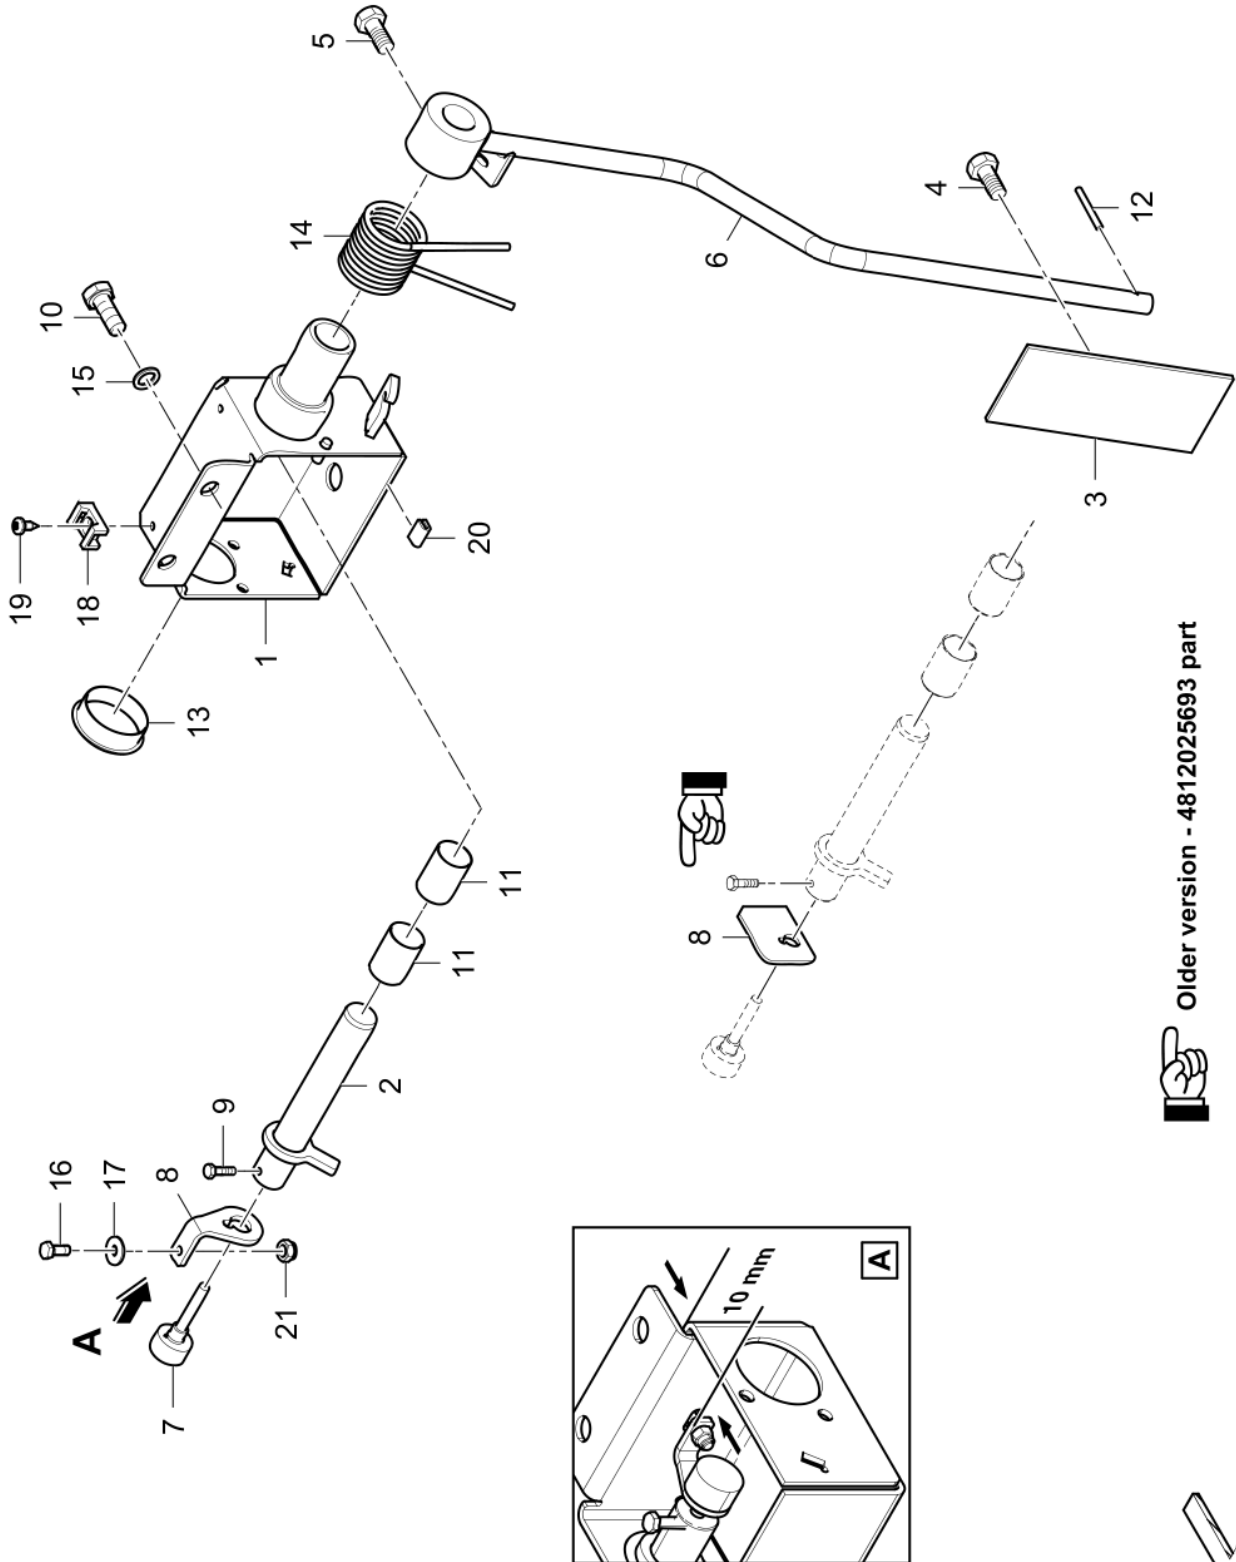

SD2550CS

Spare parts list

Tracked Paver

SD2550CS (IIIAT3) s/n 10002119H0C000185 -

Engine: Cummins QSB6.7-C260

CLICK HERE TO **DOWNLOAD** THE COMPLETE MANUAL

- Thank you very much for reading the preview of the manual.
- You can download the complete manual from: www.heydownloads.com by clicking the link below

4812030488A Conveyor limit switch, PLC 4812044937 Conveyor limit switch, r.h.

Older version - 4812025693 part

Lattenrostpoti li. / potentiometer l.h.

4812026817 Conveyor turn Conveyor turn

4812030492 Push roller, hydraulic, cpl. (To 10002121K0C002520 / 10002119E0C001787) Control block