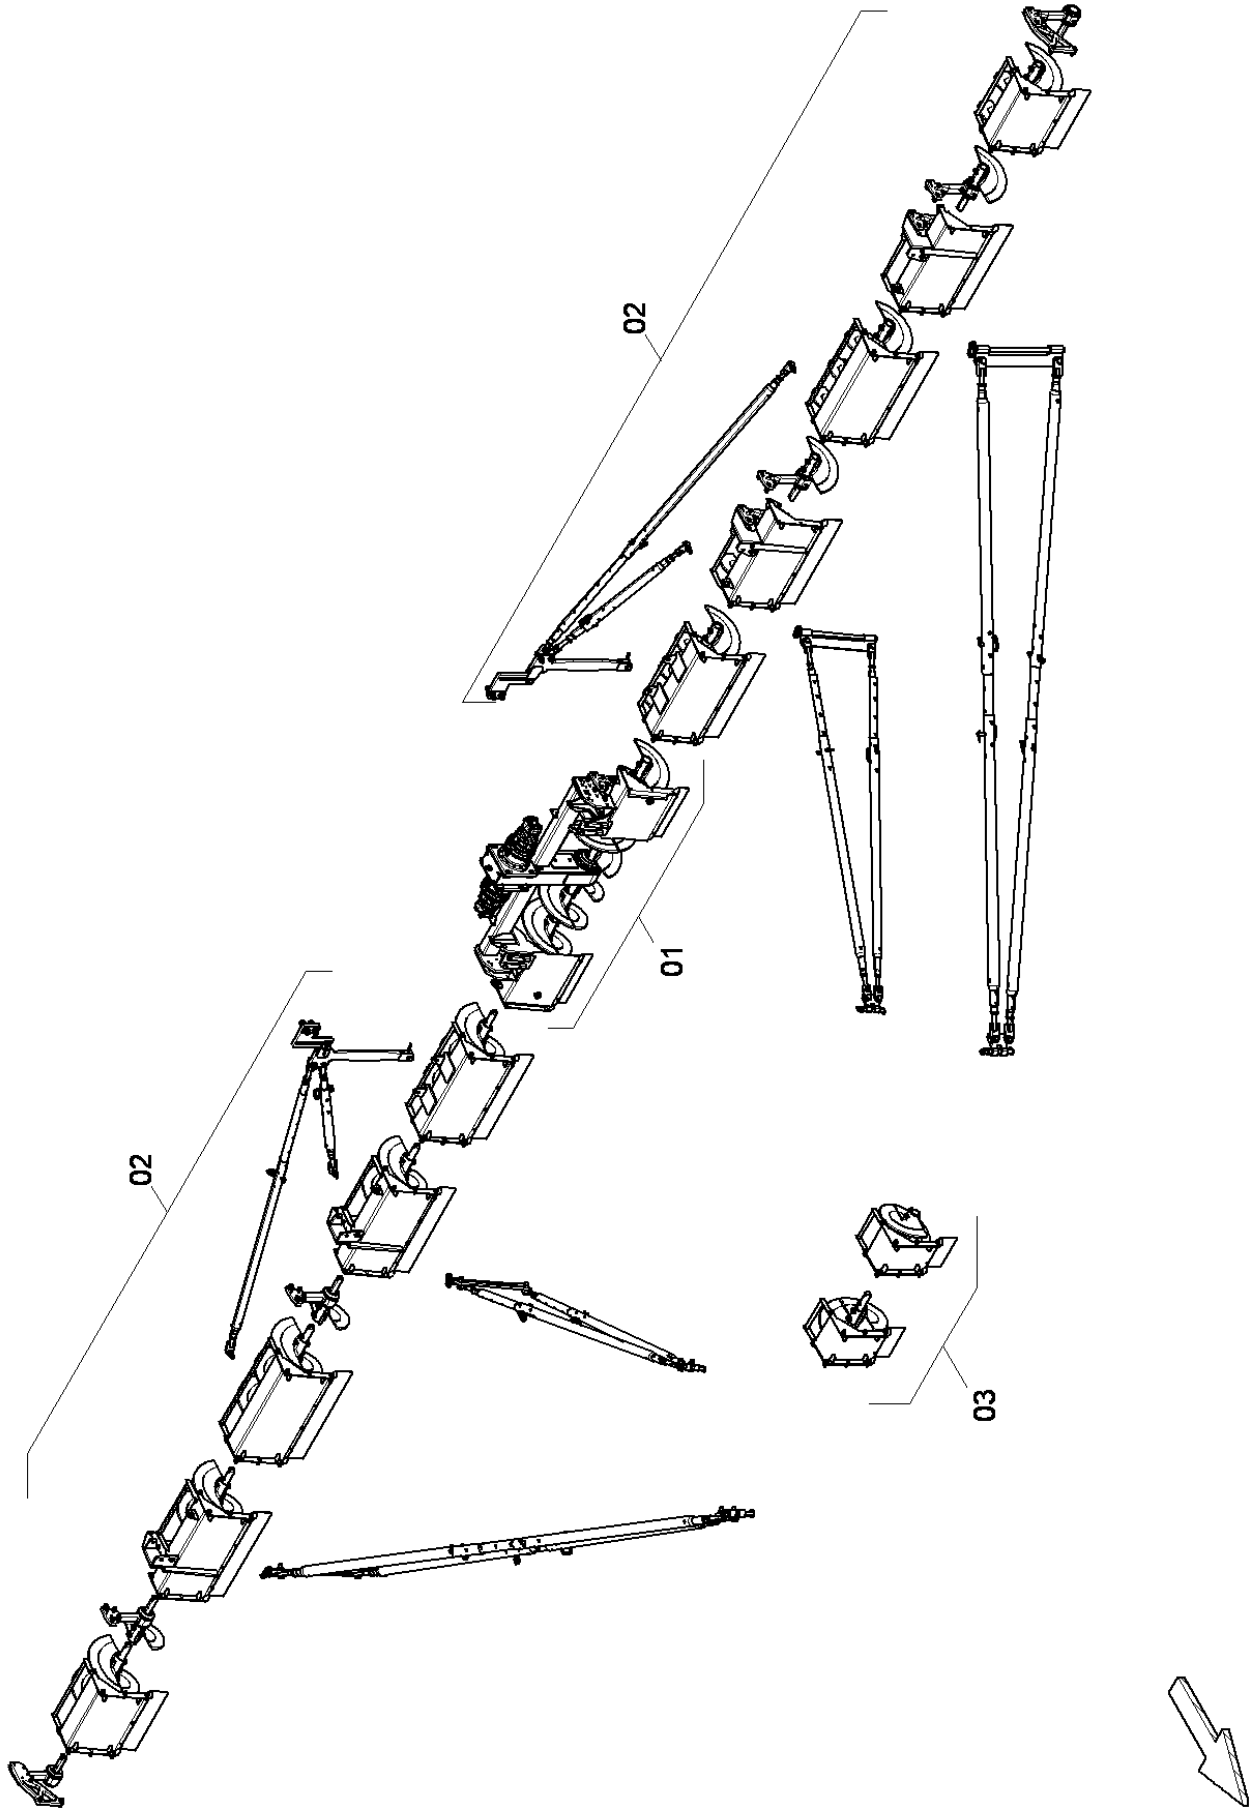

4812032047 Auger Ø500mm, 11,46m 4812032047 Auger Ø500mm, 11,46m

Refer to Parts Online for the most up to date information. The printed information might be outdated.
Wed Nov 04 20:30:23 MST 2015