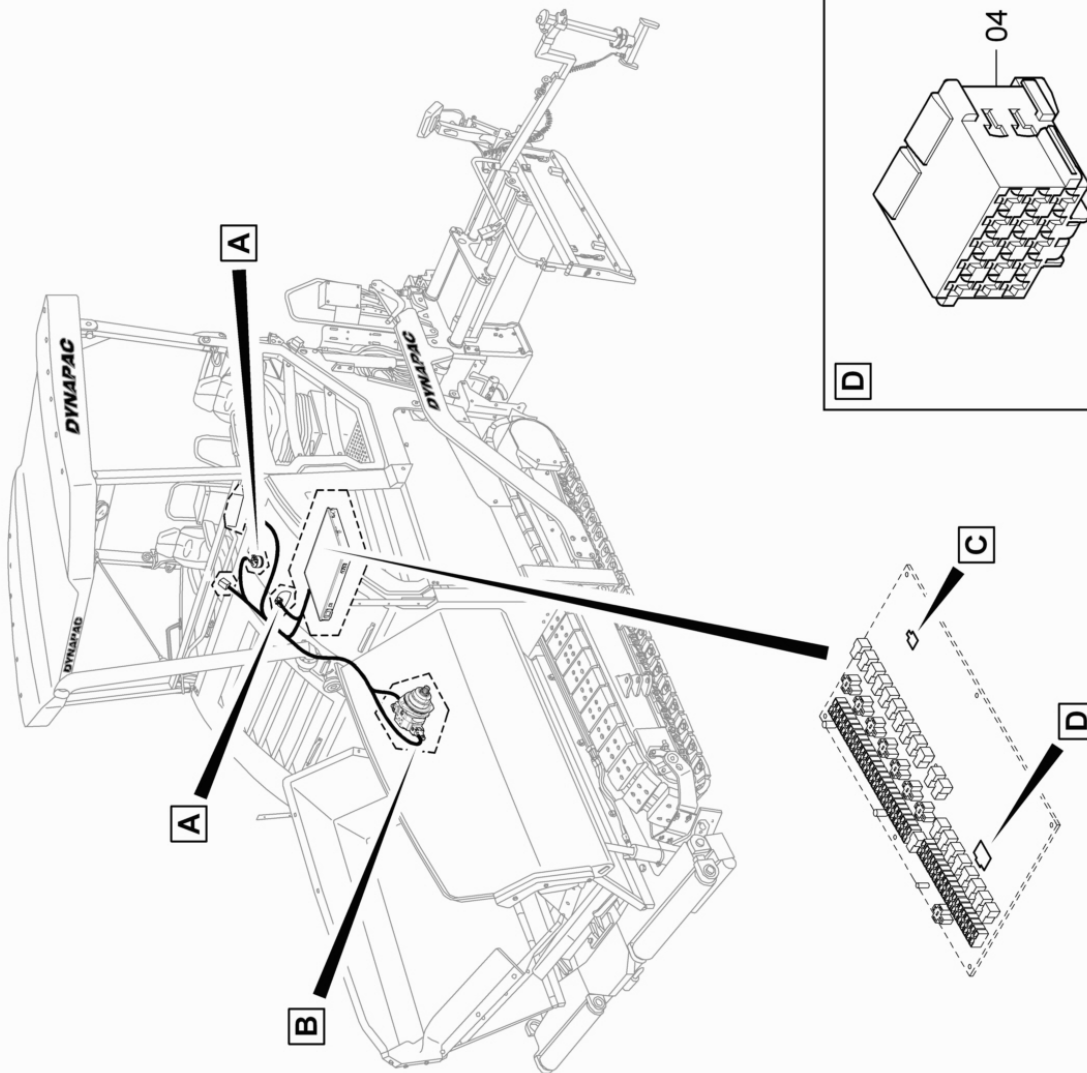

Wiring 4812029860 Cable harness W15