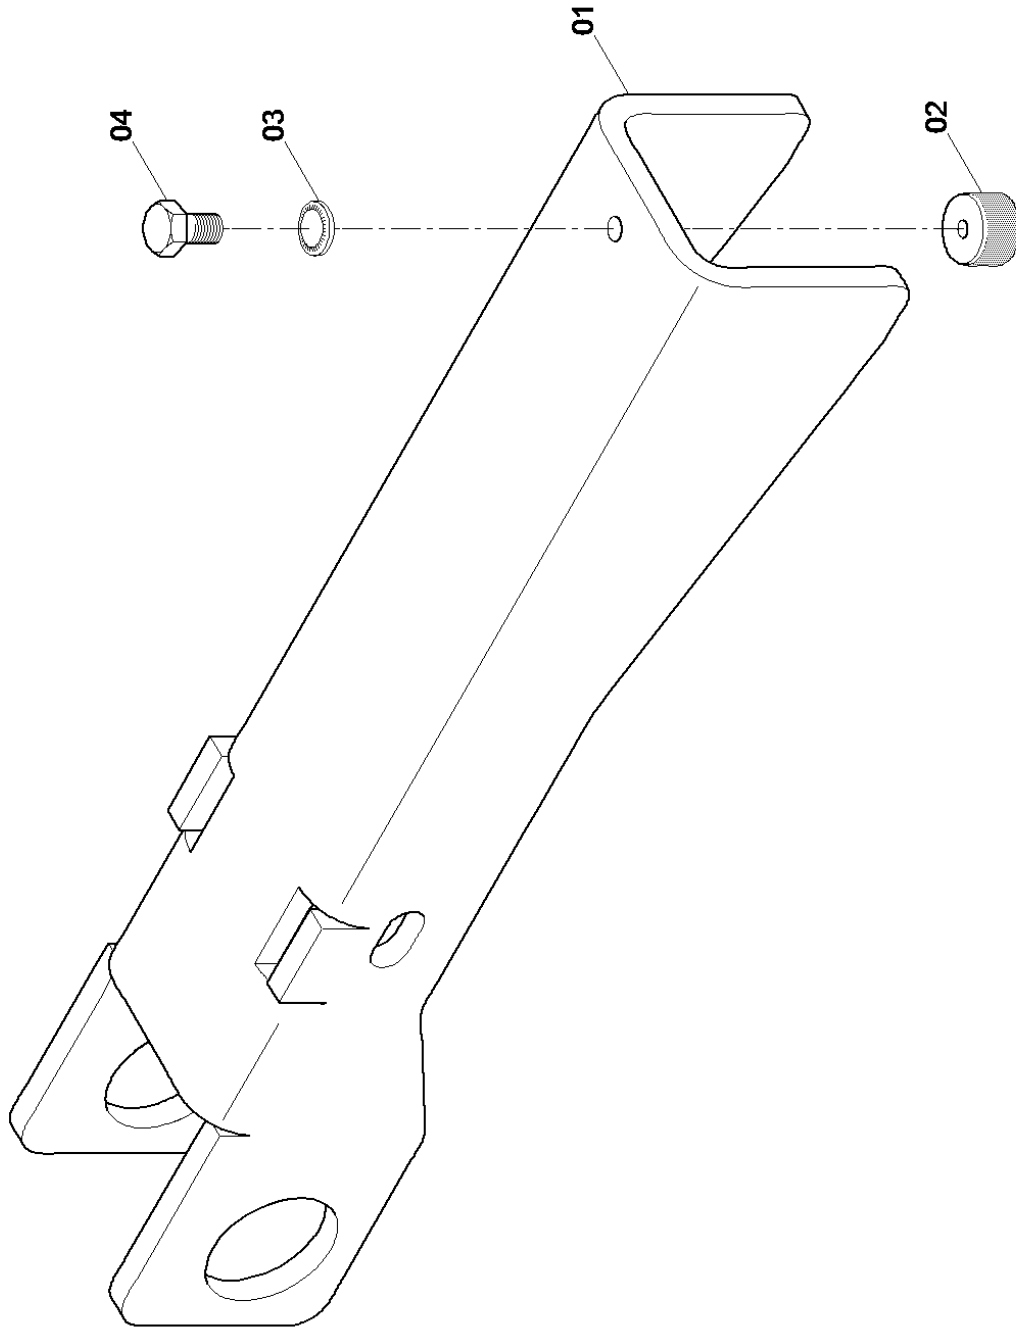

4812031998 Hopper, l.h. 4812029458 Hopper lock

Refer to Parts Online for the most up to date information. The printed information might be outdated.

Wed Nov 04 20:29:49 MST 2015