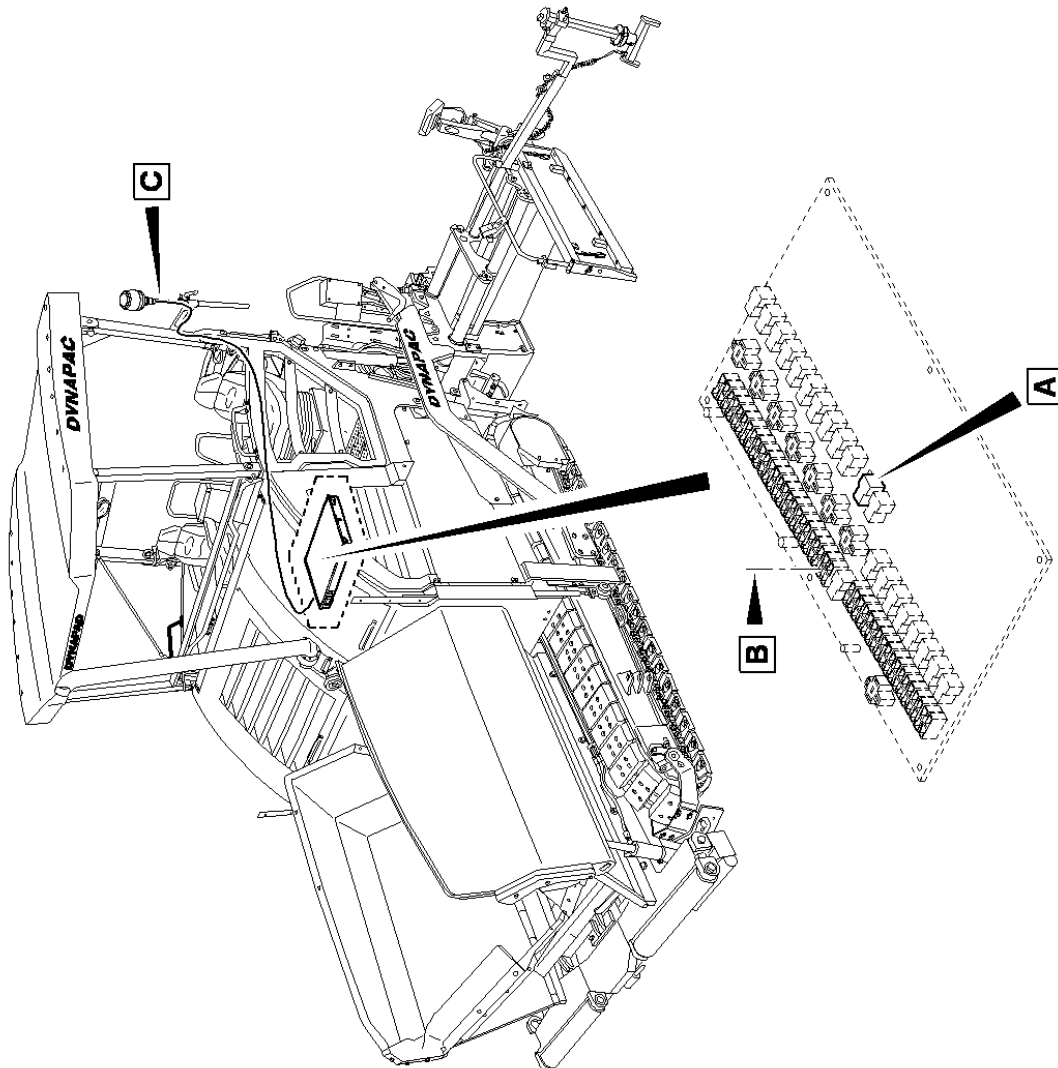

4812029933 Electric rotaflare light 4812029933 Electric rotaflare light