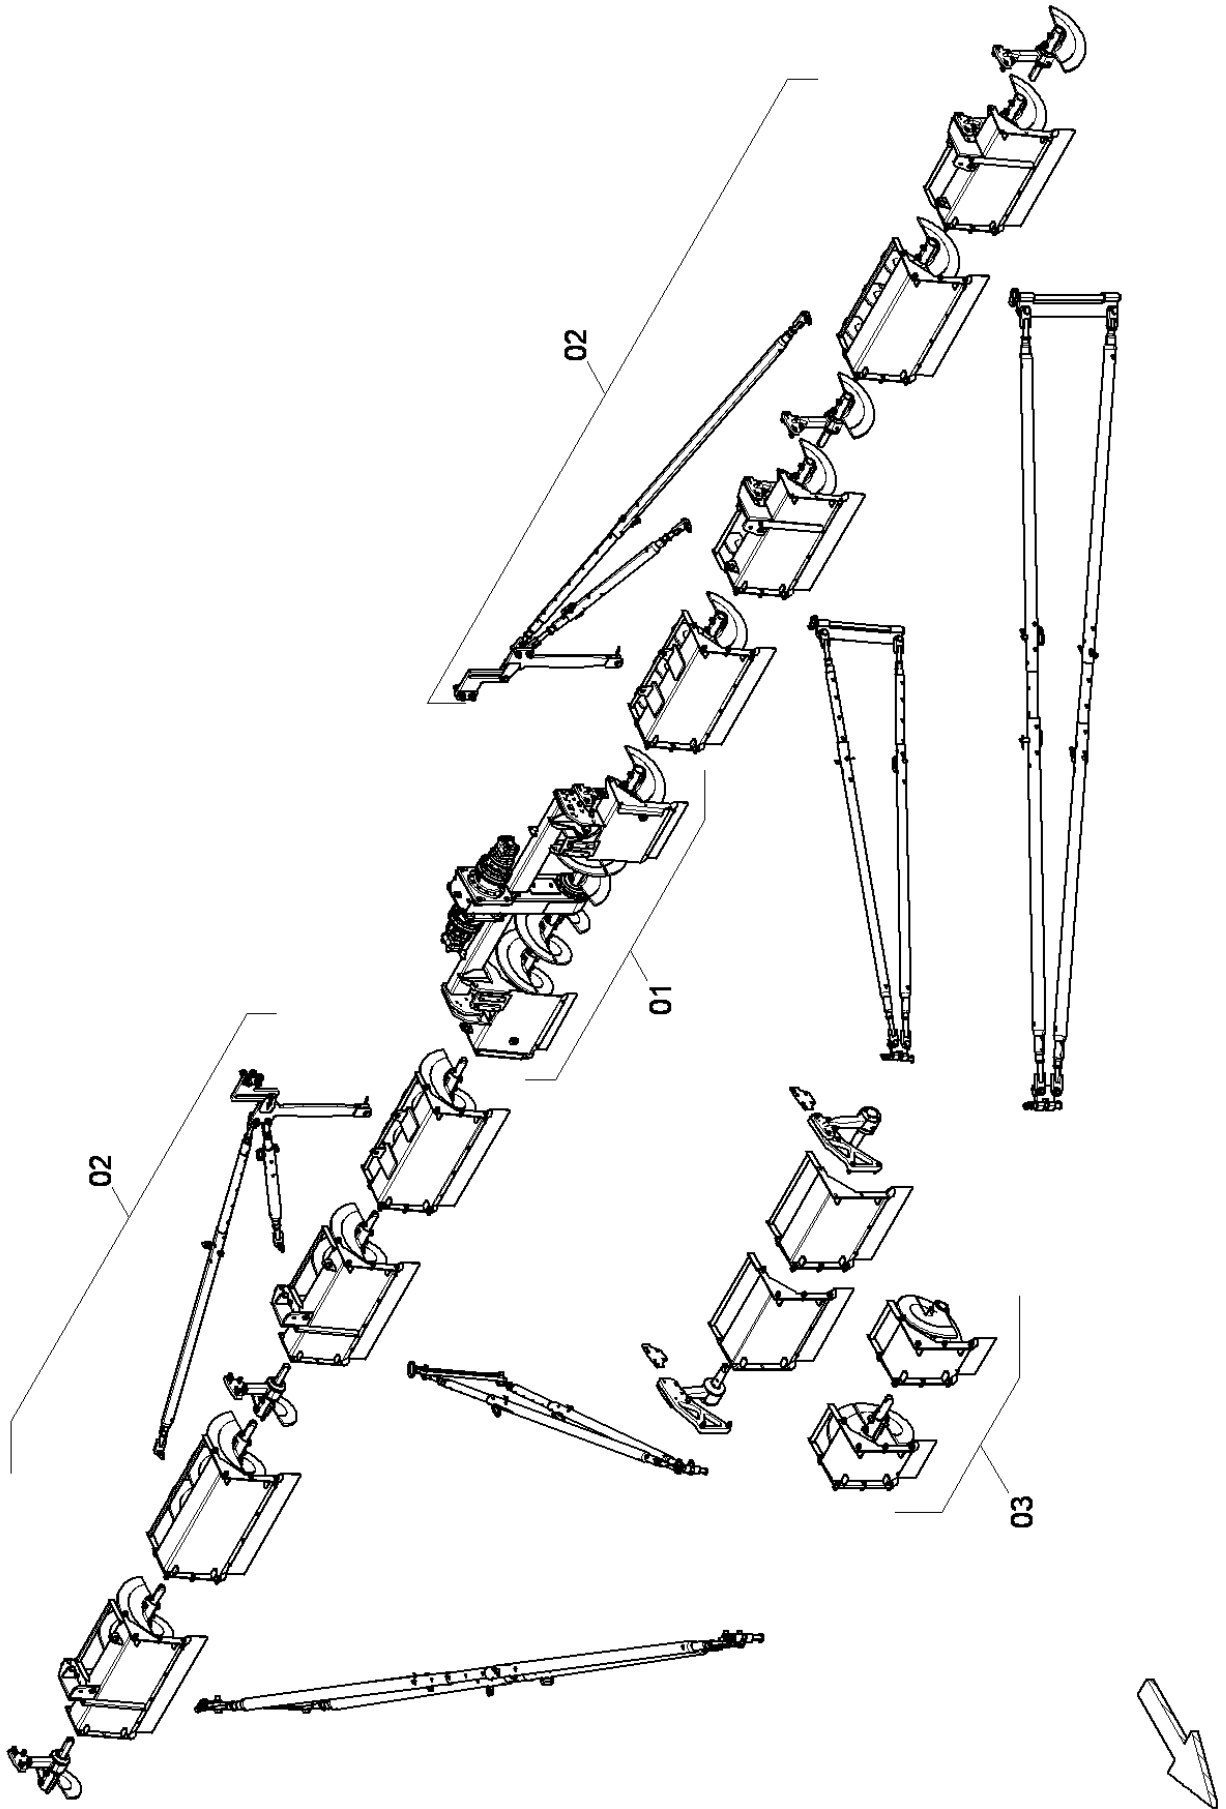

4812032045 Auger Ø500mm, 10,18m 4812032045 Auger Ø500mm, 10,18m

Refer to Parts Online for the most up to date information. The printed information might be outdated.
Wed Nov 04 20:30:18 MST 2015