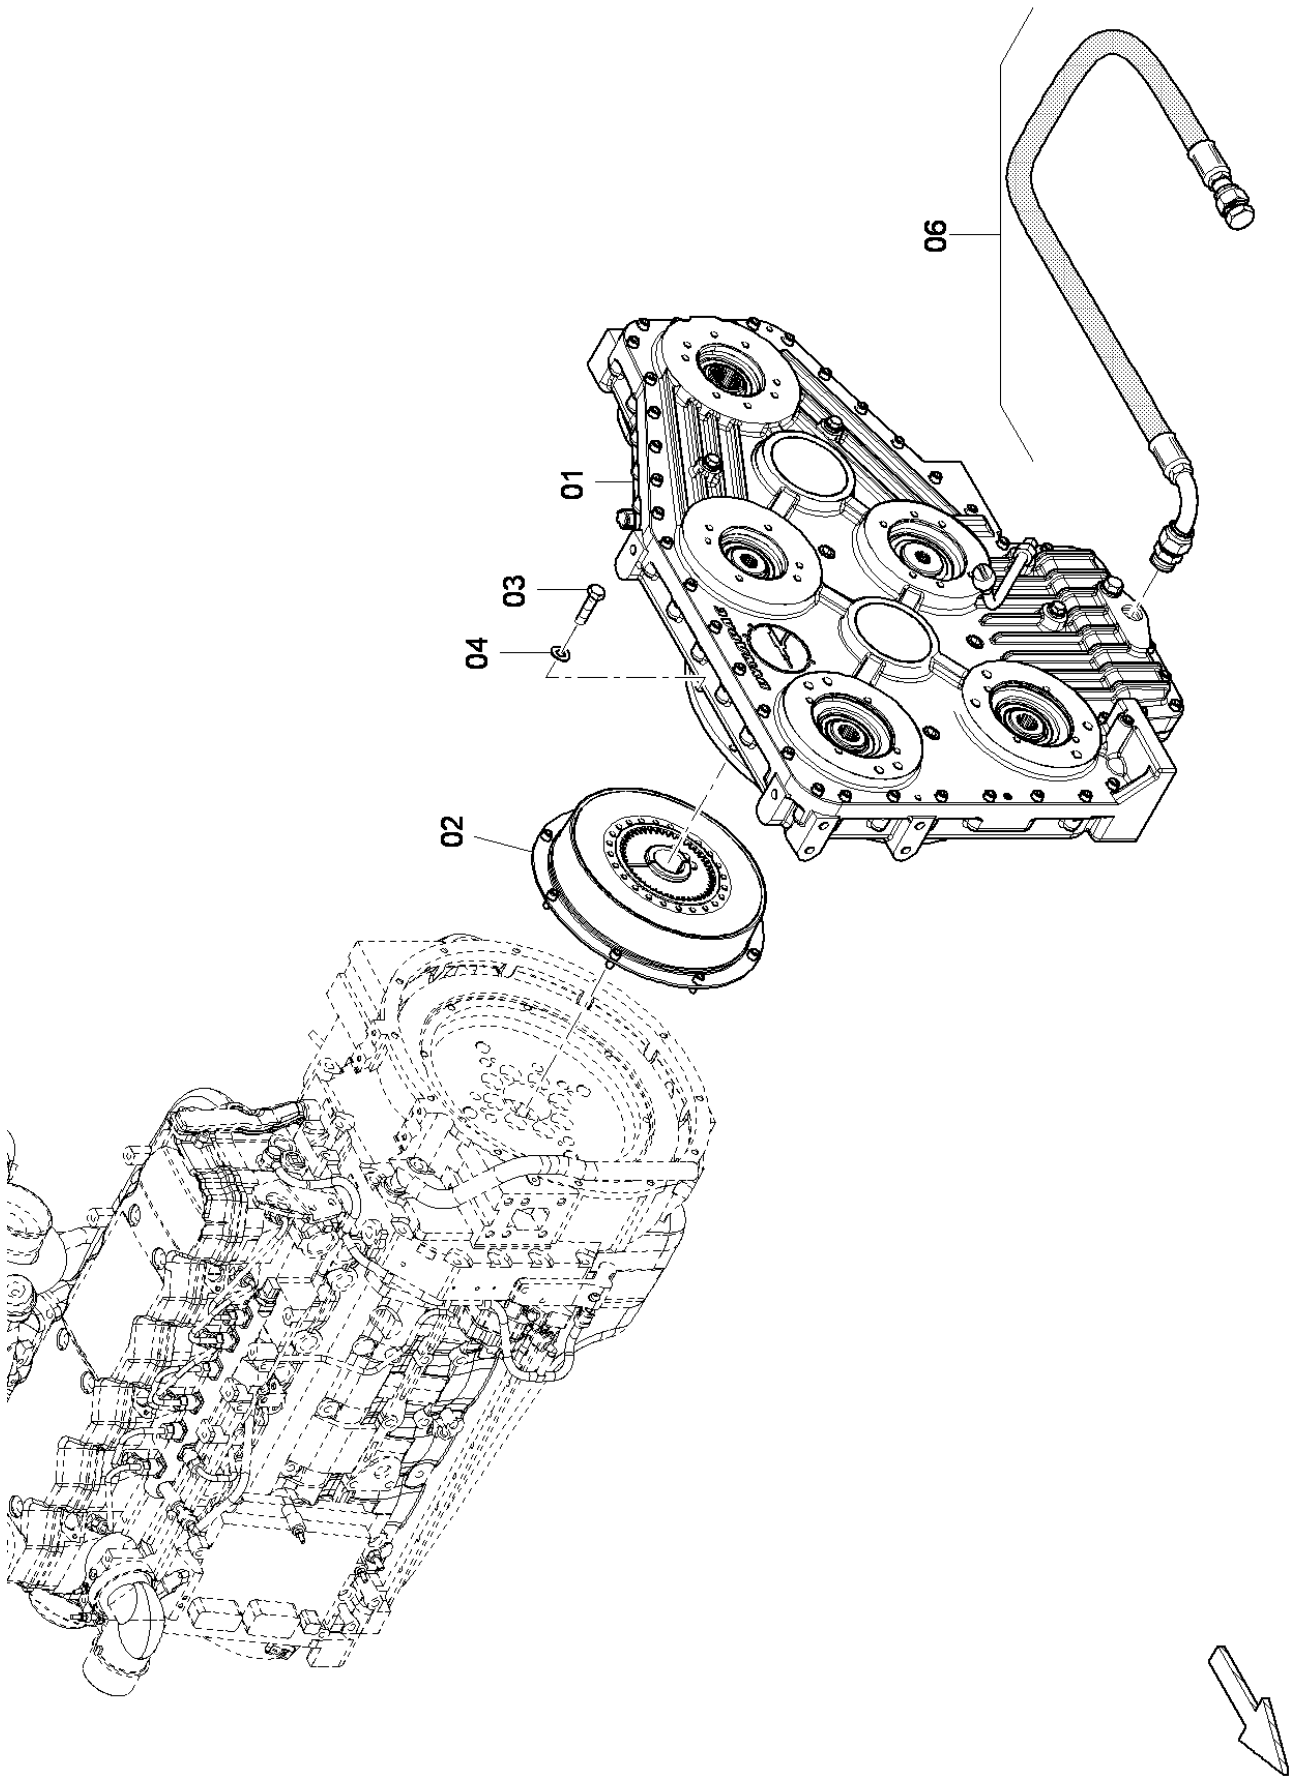

Split gear 4812039759 Gr.08 Split gear

Refer to Parts Online for the most up to date information. The printed information might be outdated.

Wed Nov 04 20:30:45 MST 2015