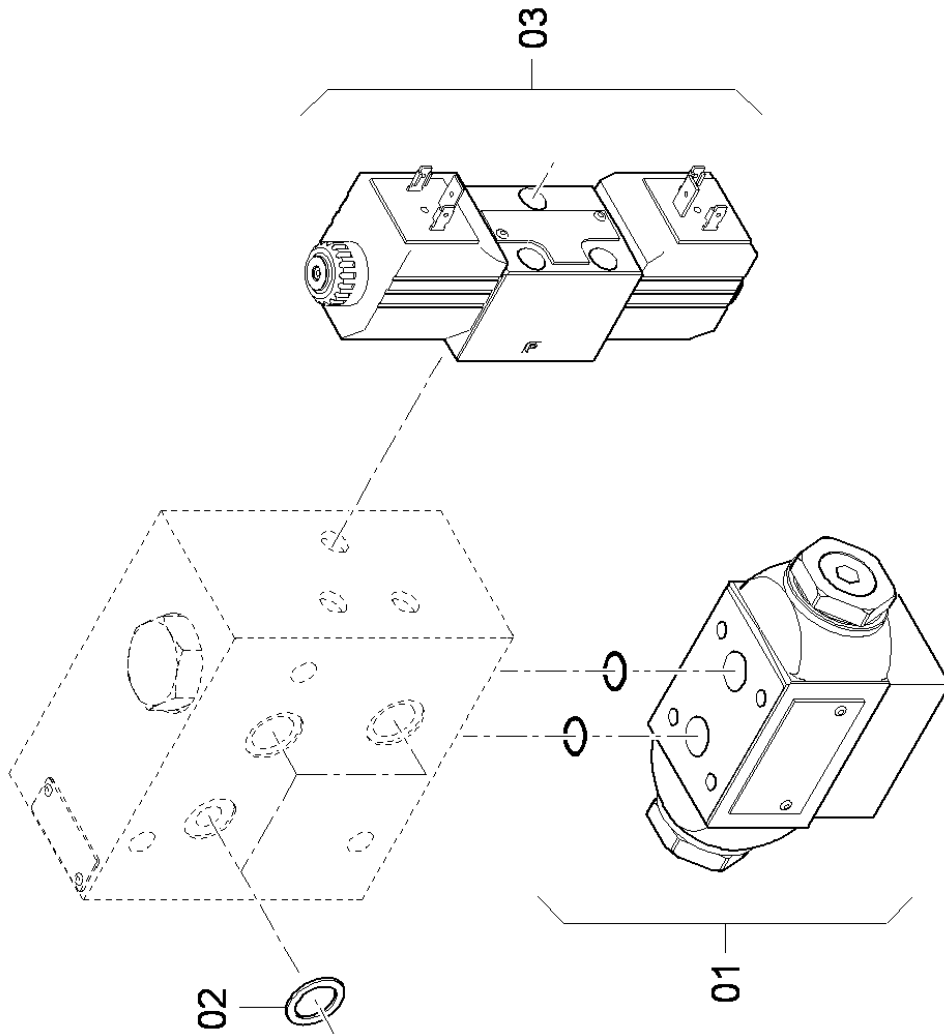

4812027610 Hydraulic, operation platform 4812033247 Control block