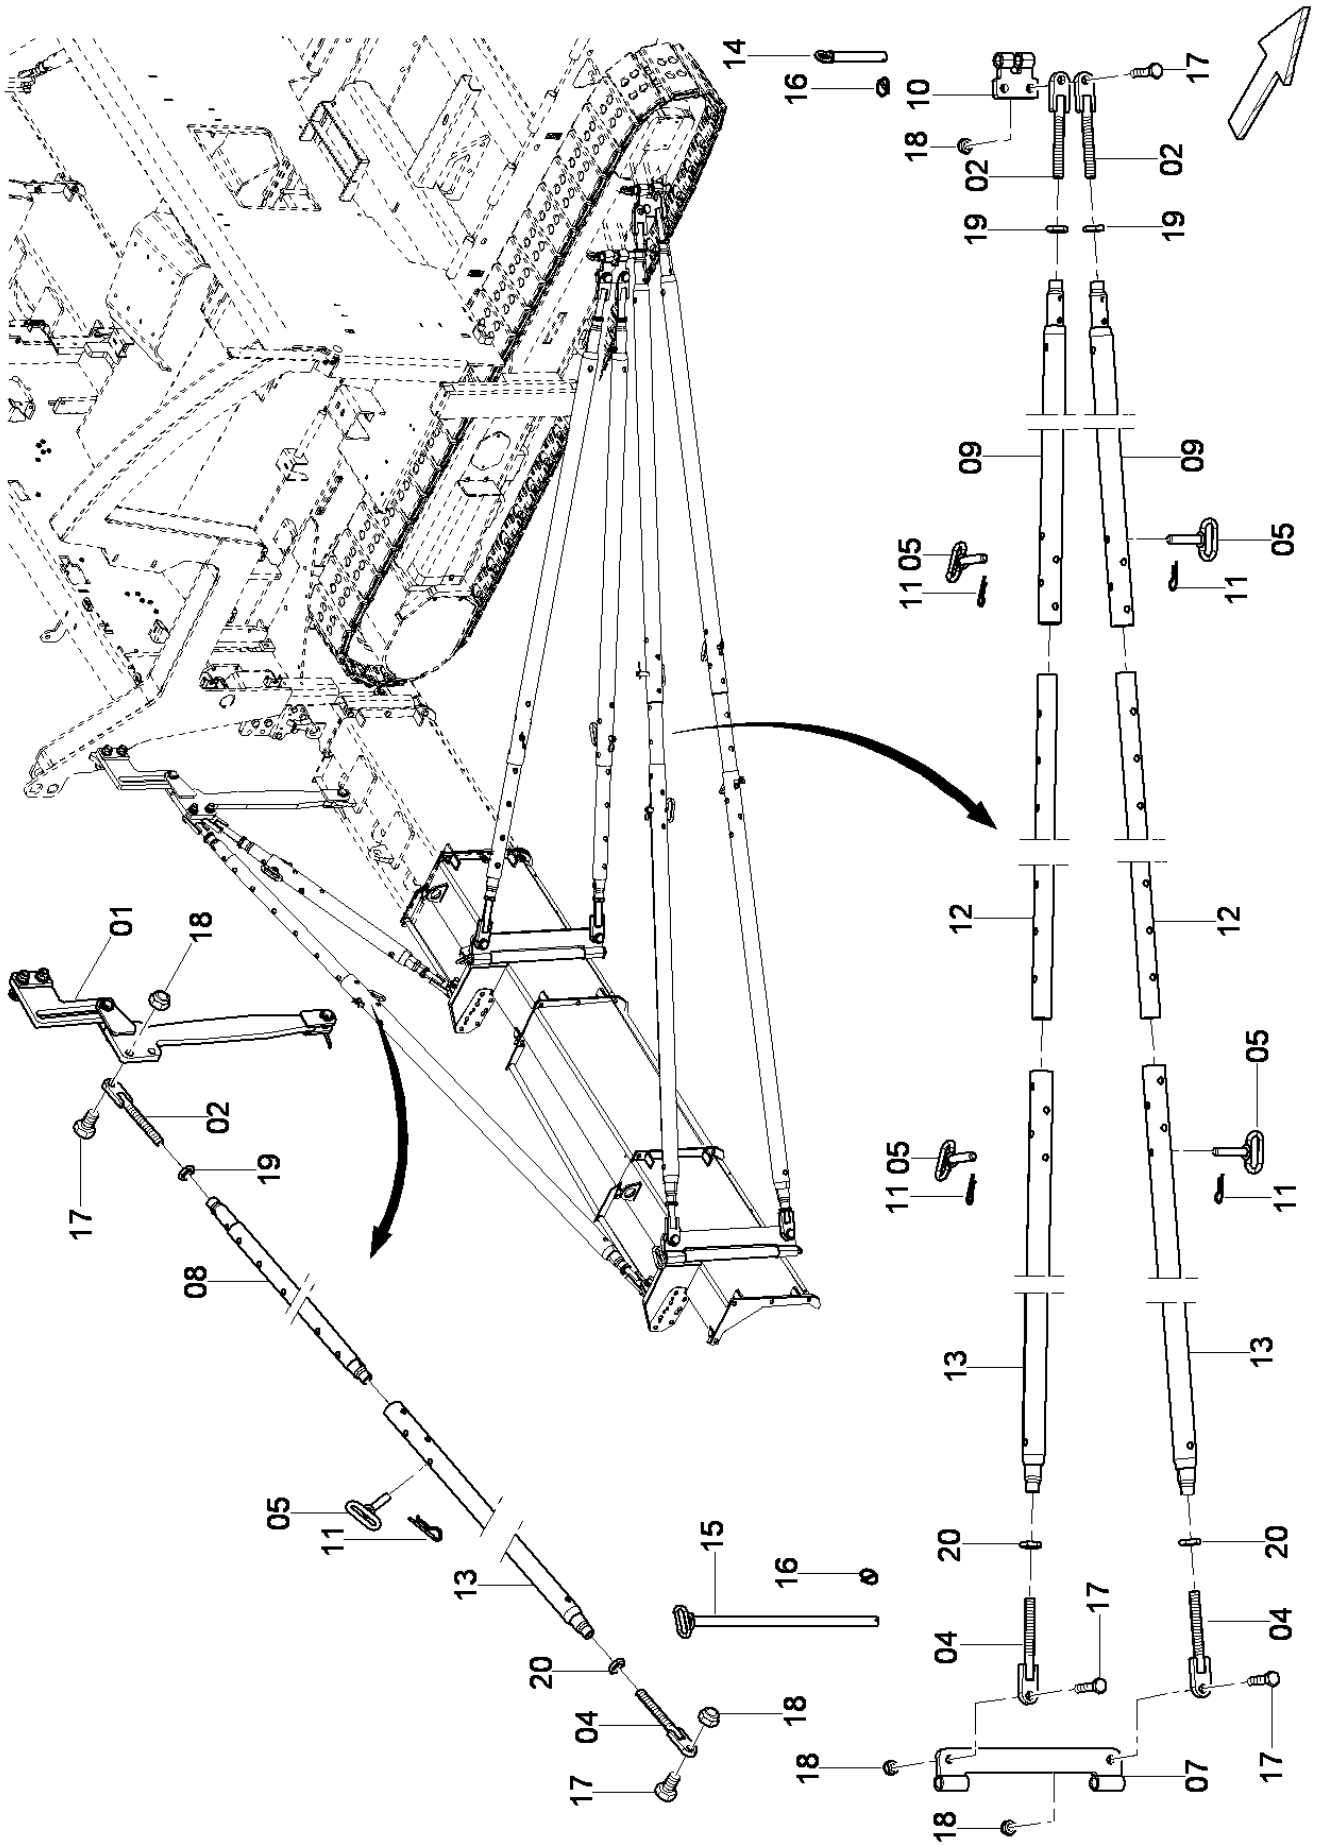

Refer to Parts Online for the most up to date information. The printed information might be outdated.
Wed Nov 04 20:30:20 MST 2015