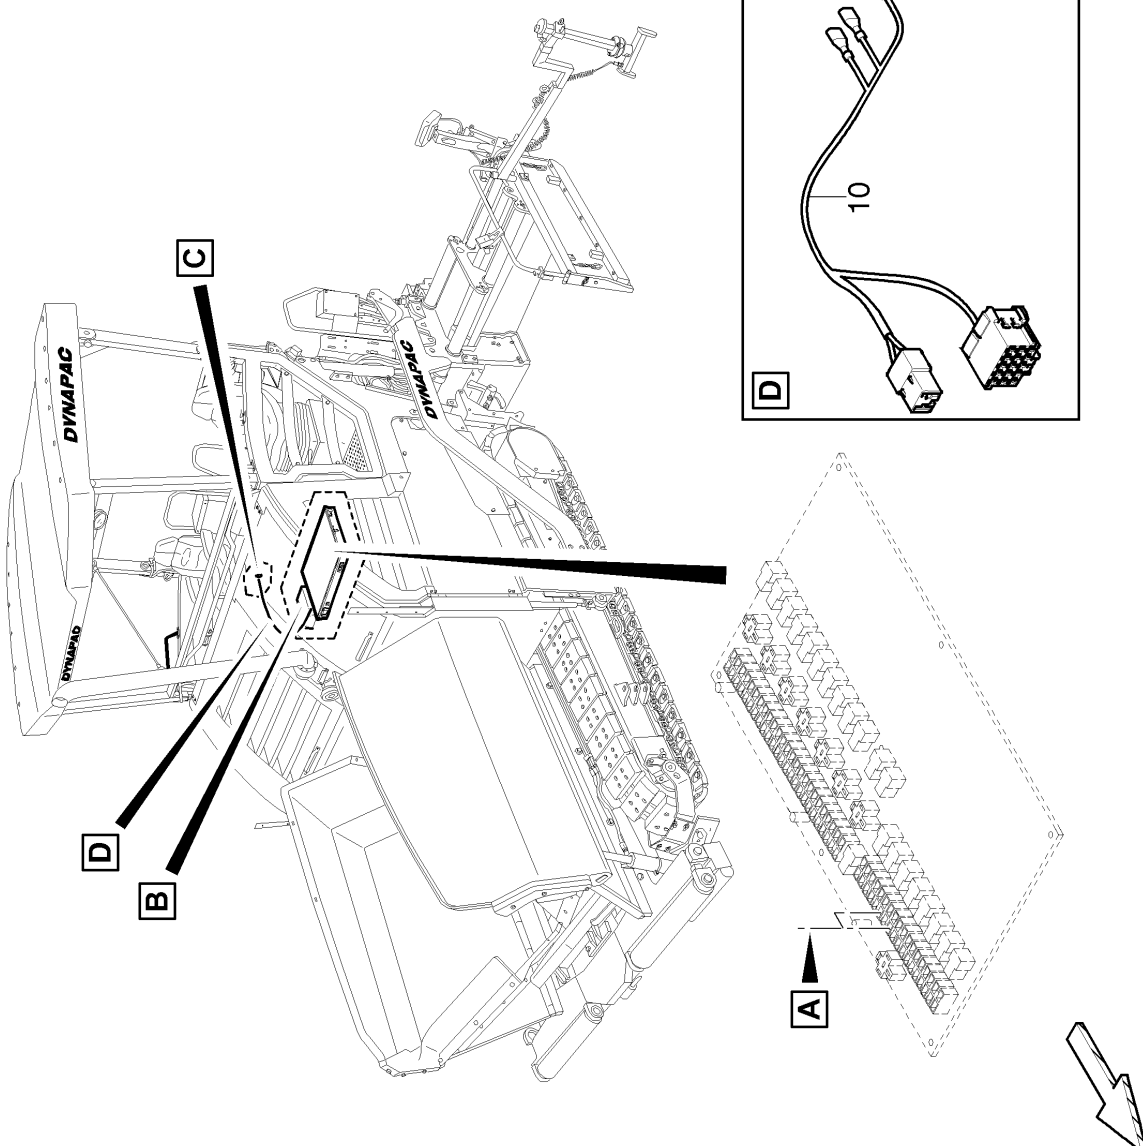

12V installation 4812029936 12V installation