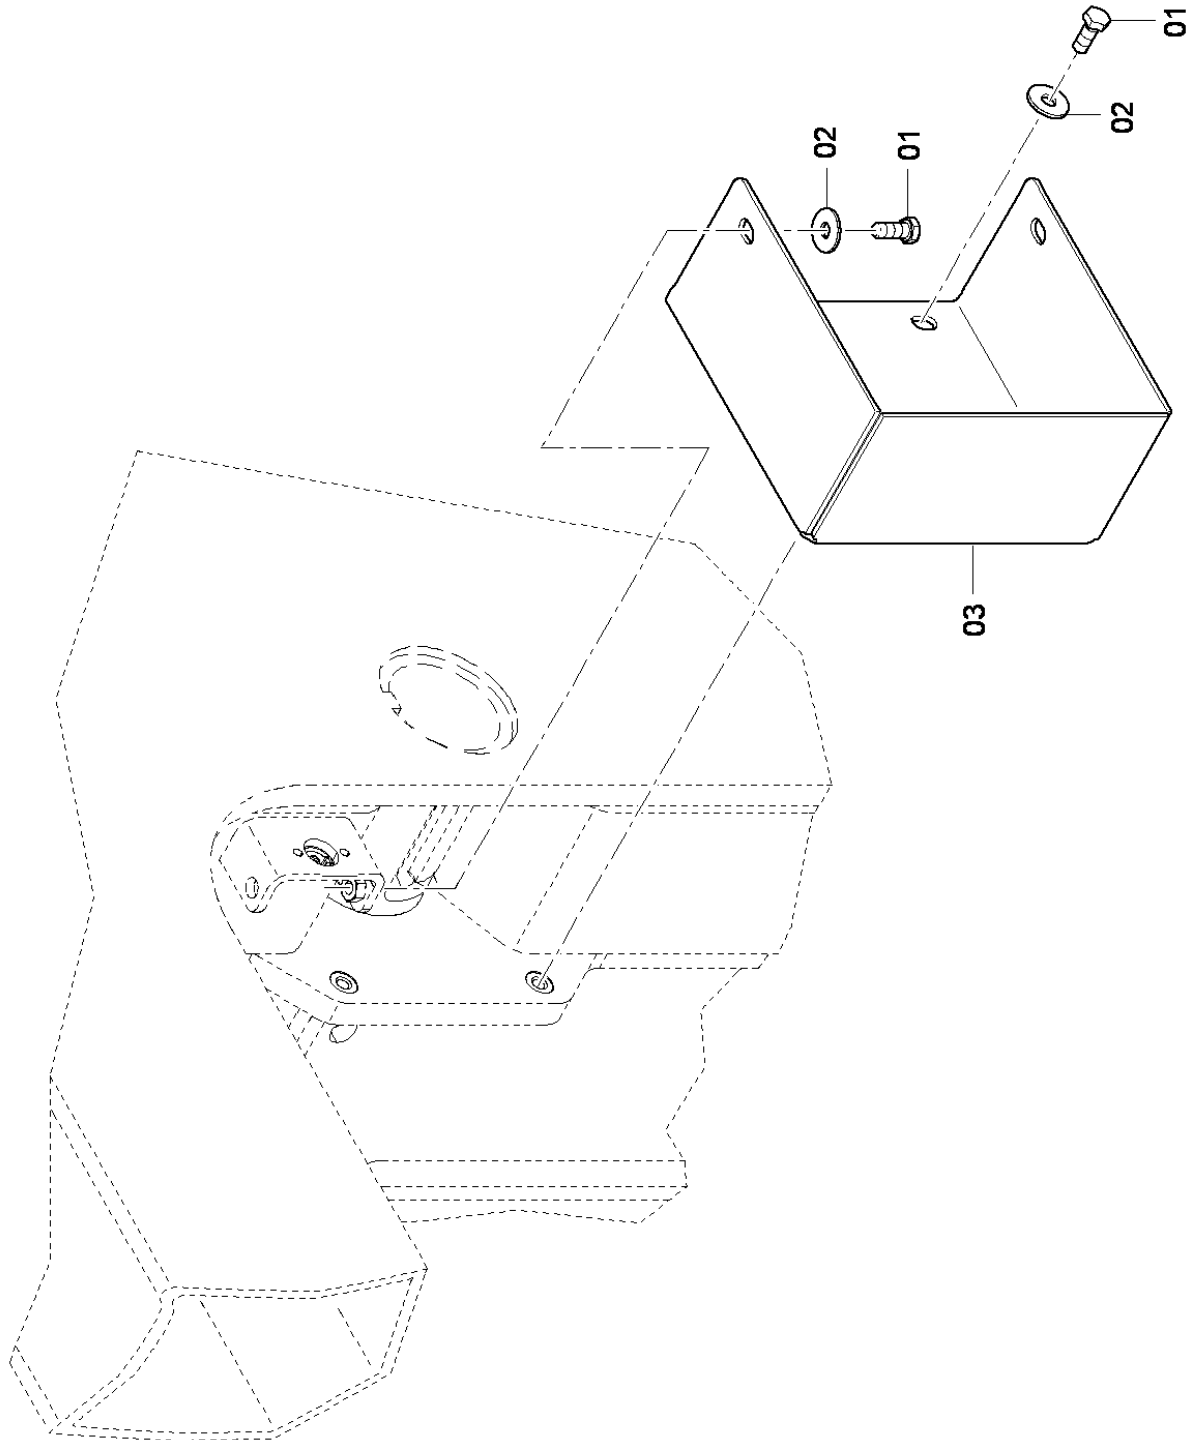

Covering Isoliert (A)(To) 4812034763 Support plate, l.h.