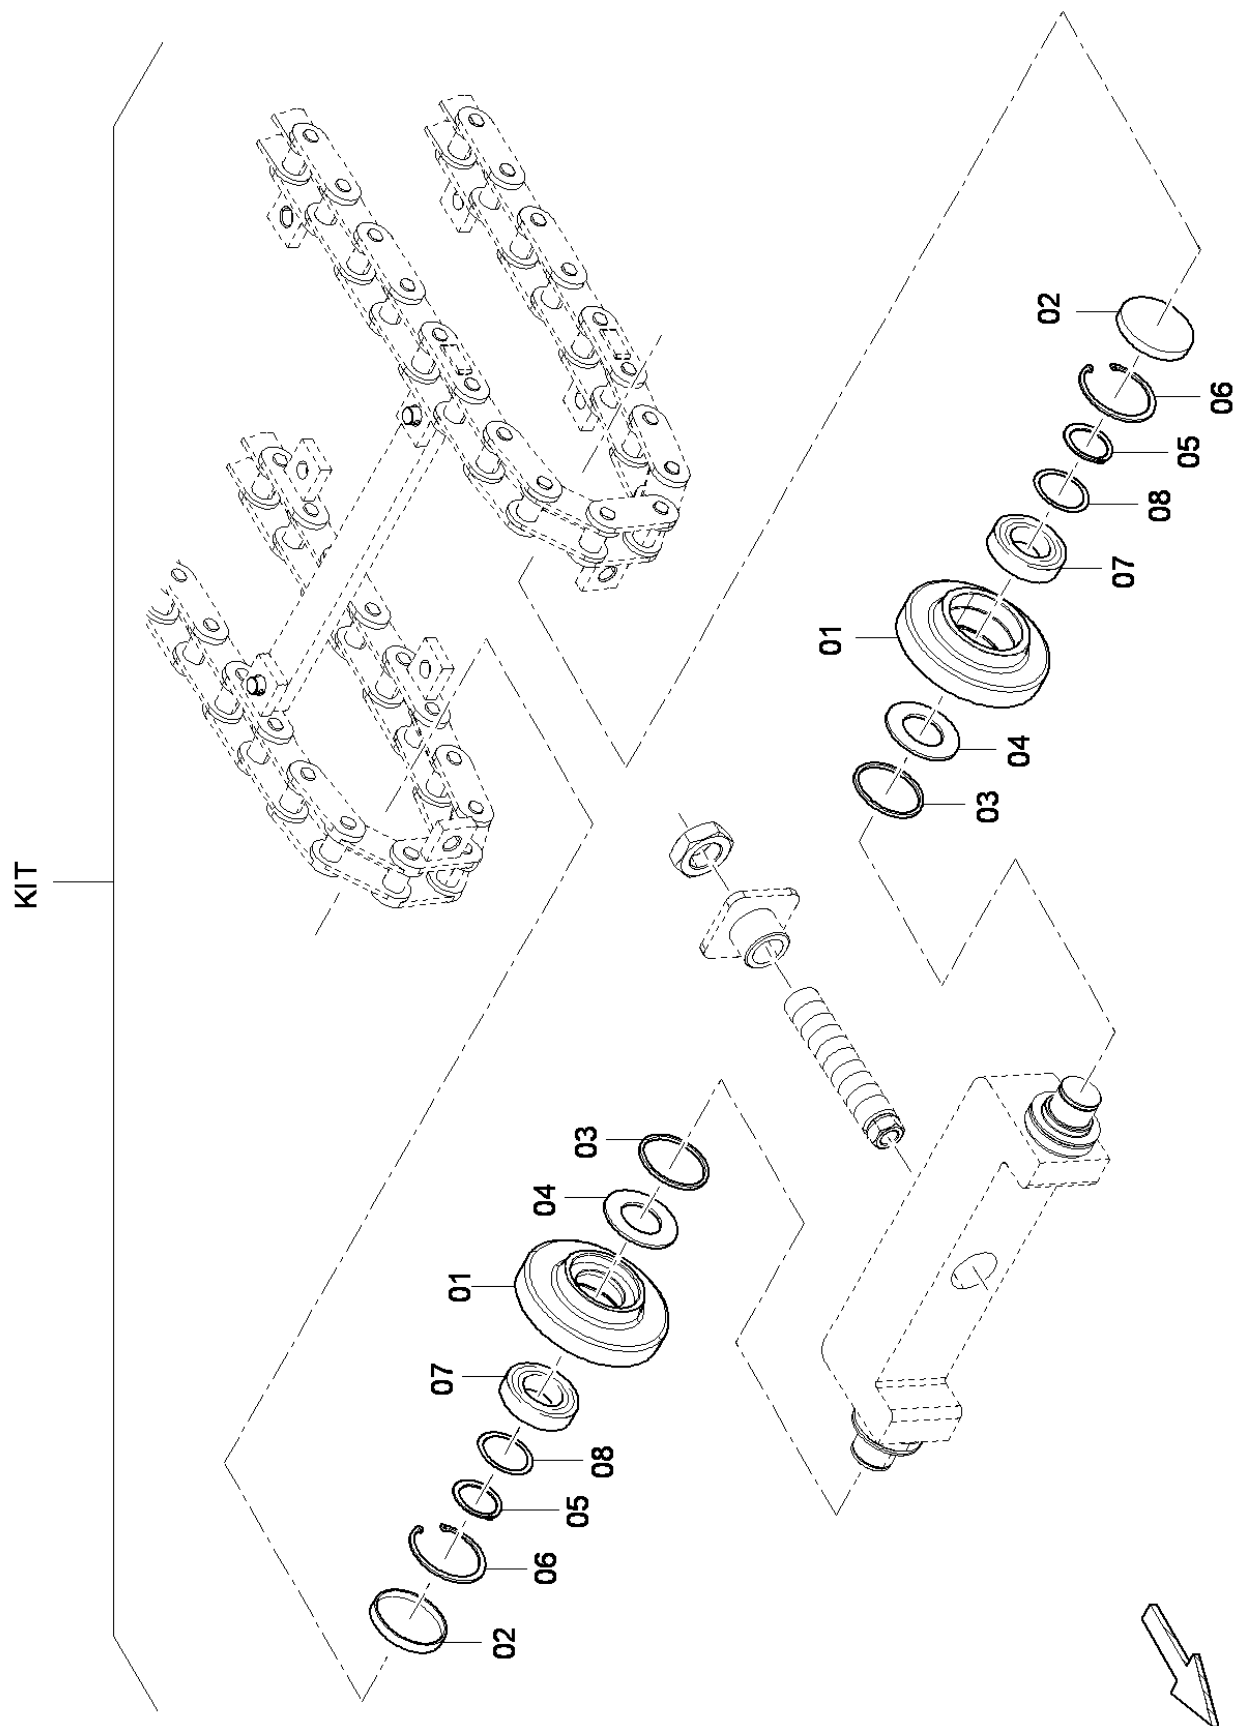

Service, repair and wear part kits Wear part kit reversing roller

Refer to Parts Online for the most up to date information. The printed information might be outdated.

Wed Nov 04 20:29:26 MST 2015