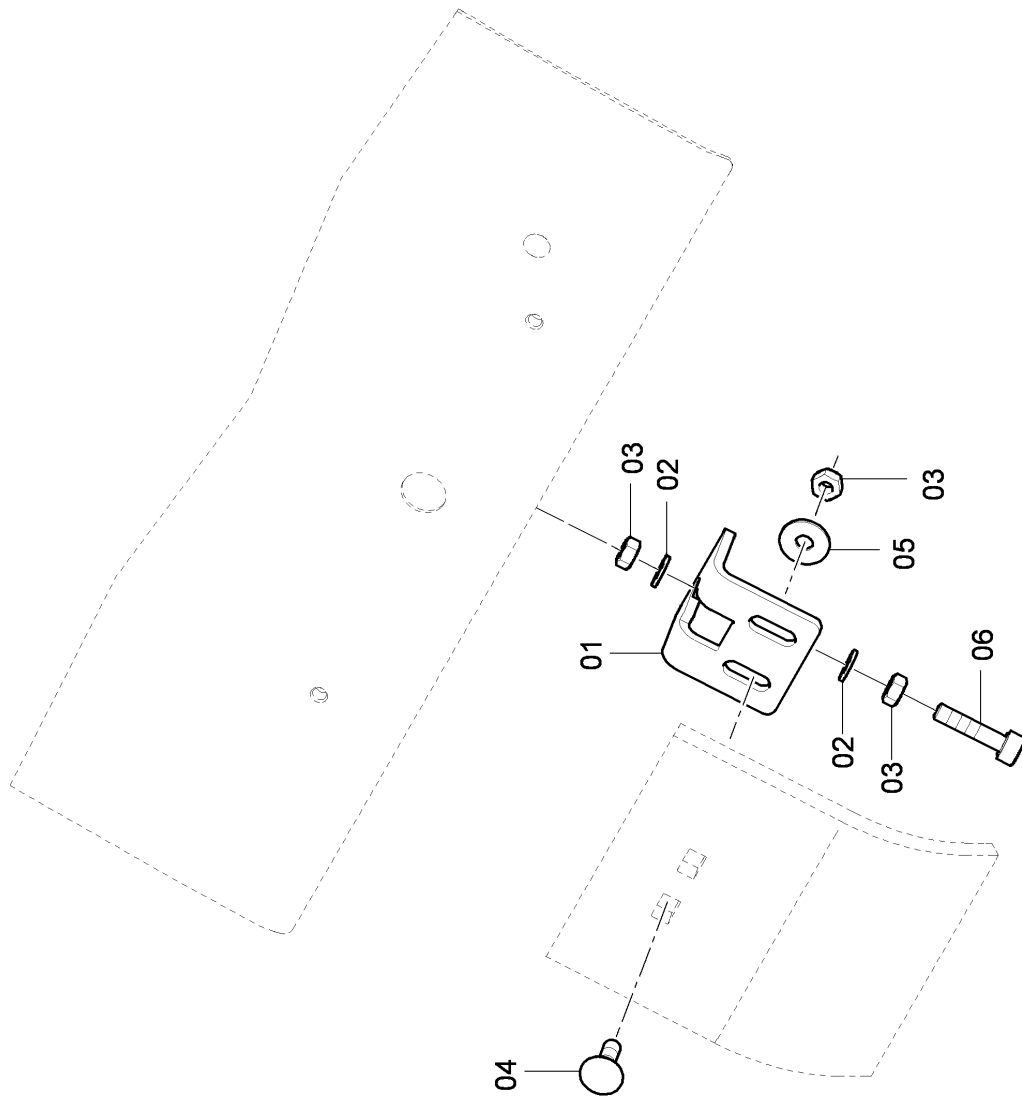

4812044306 Hood center part, r.h. 4812034713 Locking