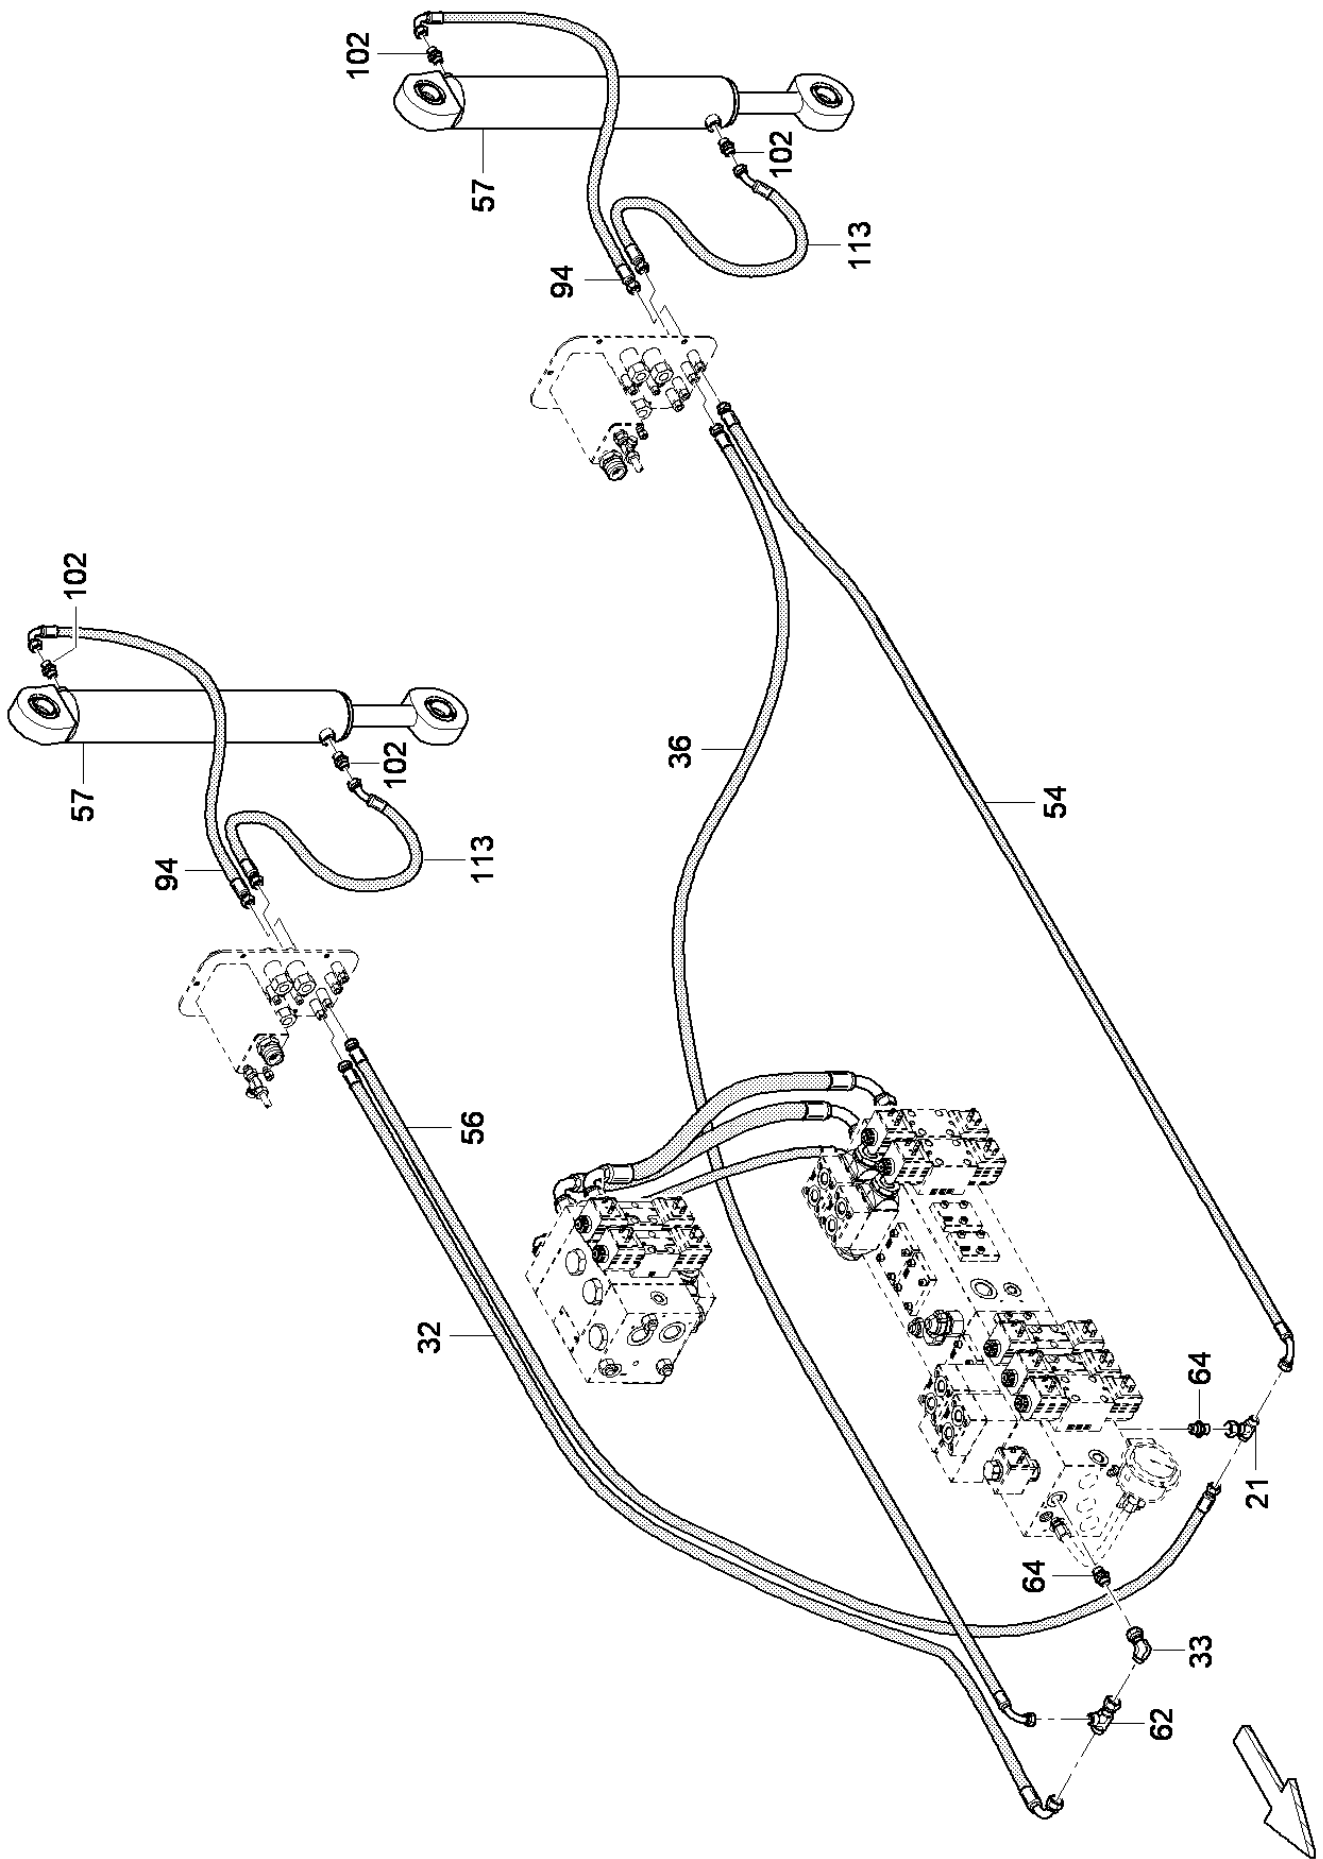

Refer to Parts Online for the most up to date information. The printed information might be outdated.
Wed Nov 04 20:31:35 MST 2015