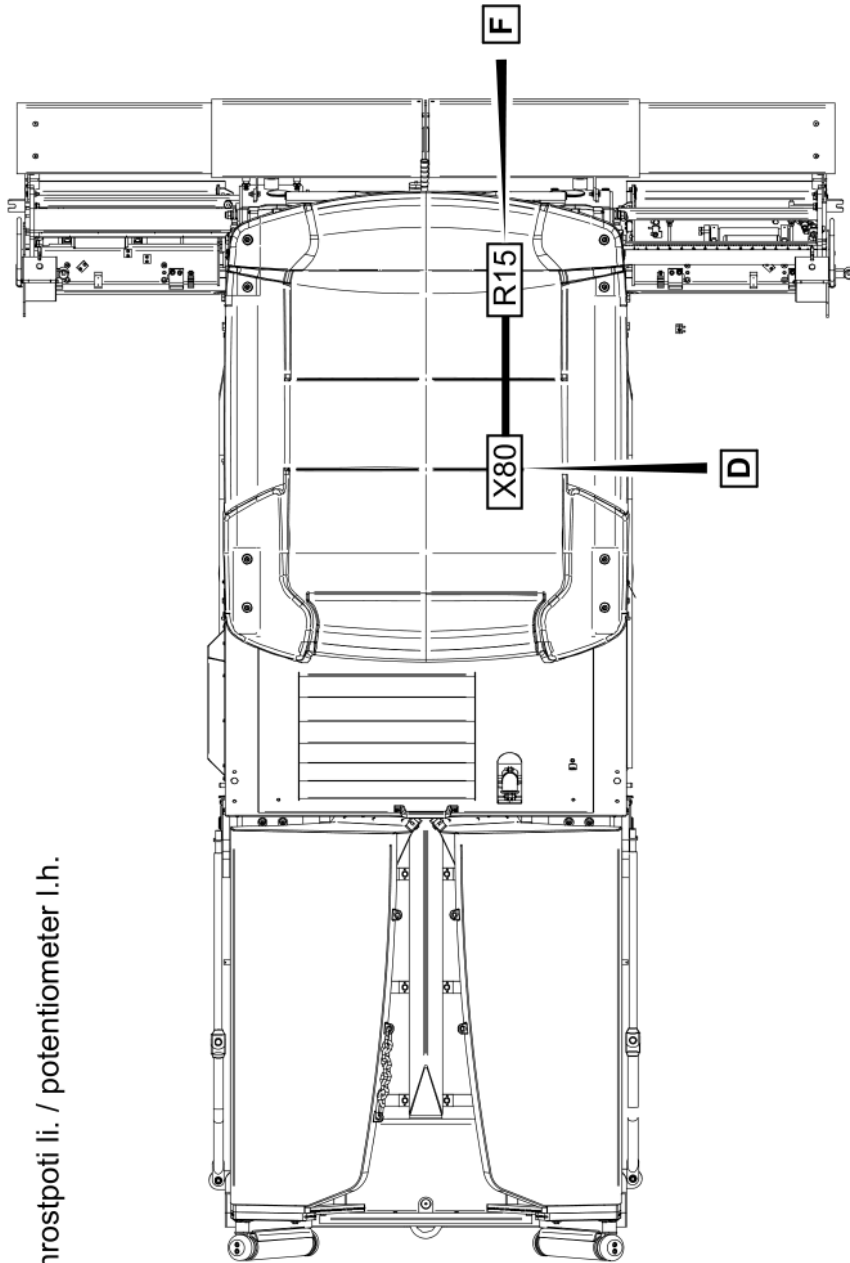

4812030488A Conveyor limit switch, PLC 4812044937 Conveyor limit switch, r.h.

Older version - 4812025693 part

Lattenrostpoti li. / potentiometer l.h.

4812026817 Conveyor turn Conveyor turn

4812030492 Push roller, hydraulic, cpl. (To 10002121K0C002520 / 10002119E0C001787) Control block