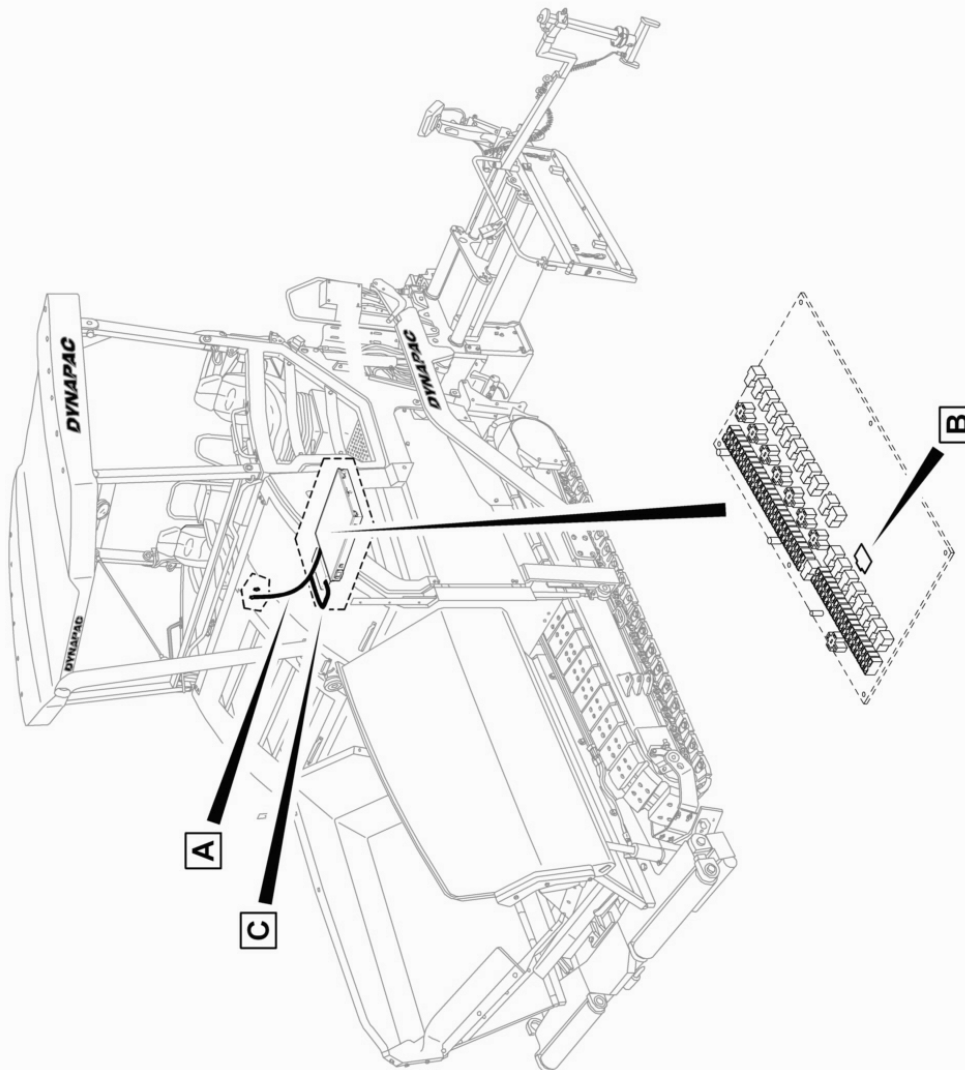

Wiring 4812029971 Cable harness W23

Refer to Parts Online for the most up to date information. The printed information might be outdated.

Wed Nov 04 20:31:59 MST 2015