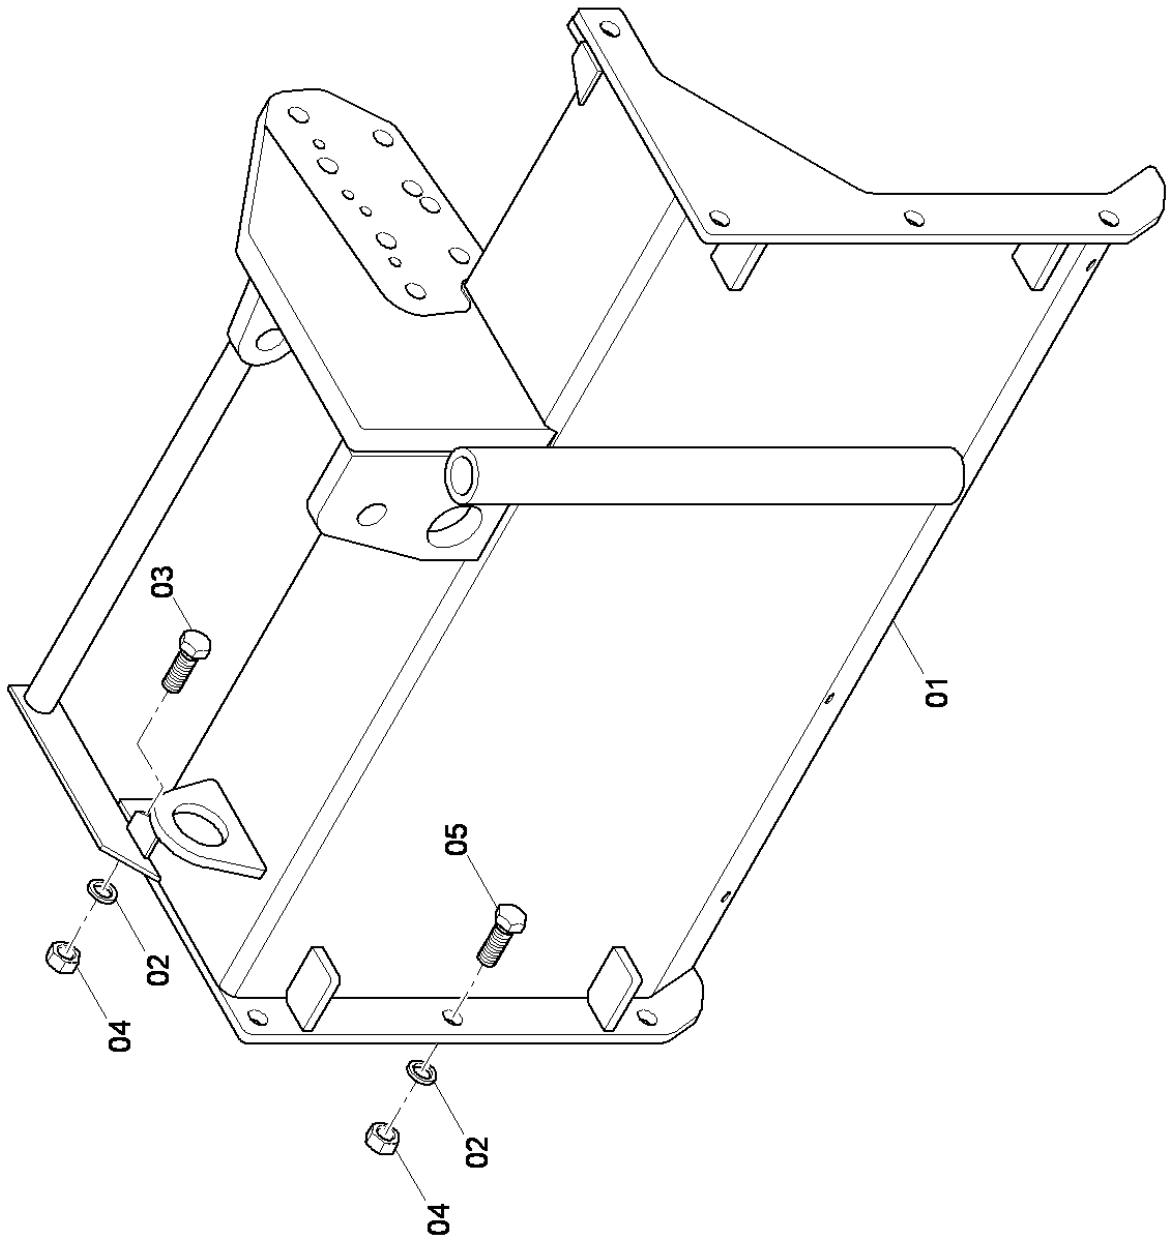

4812032422 Auger Ø500mm, 8,26m 4812028782 Strut material duct, l.h. L:960mm

Refer to Parts Online for the most up to date information. The printed information might be outdated.

Wed Nov 04 20:30:09 MST 2015