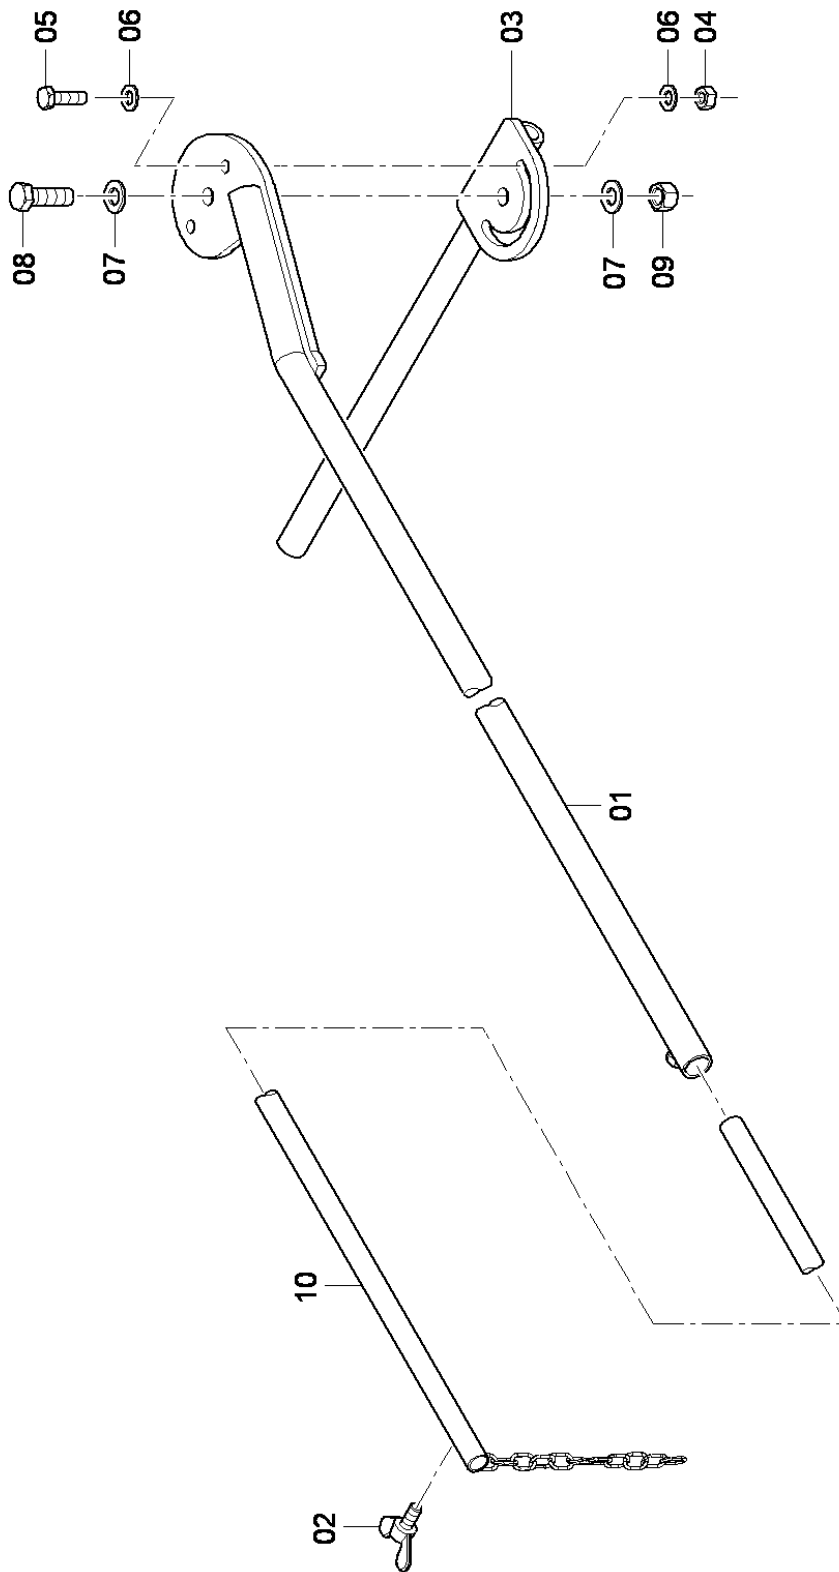

Main frame 4812036083 Steering guide

Refer to Parts Online for the most up to date information. The printed information might be outdated.
Wed Nov 04 20:29:37 MST 2015