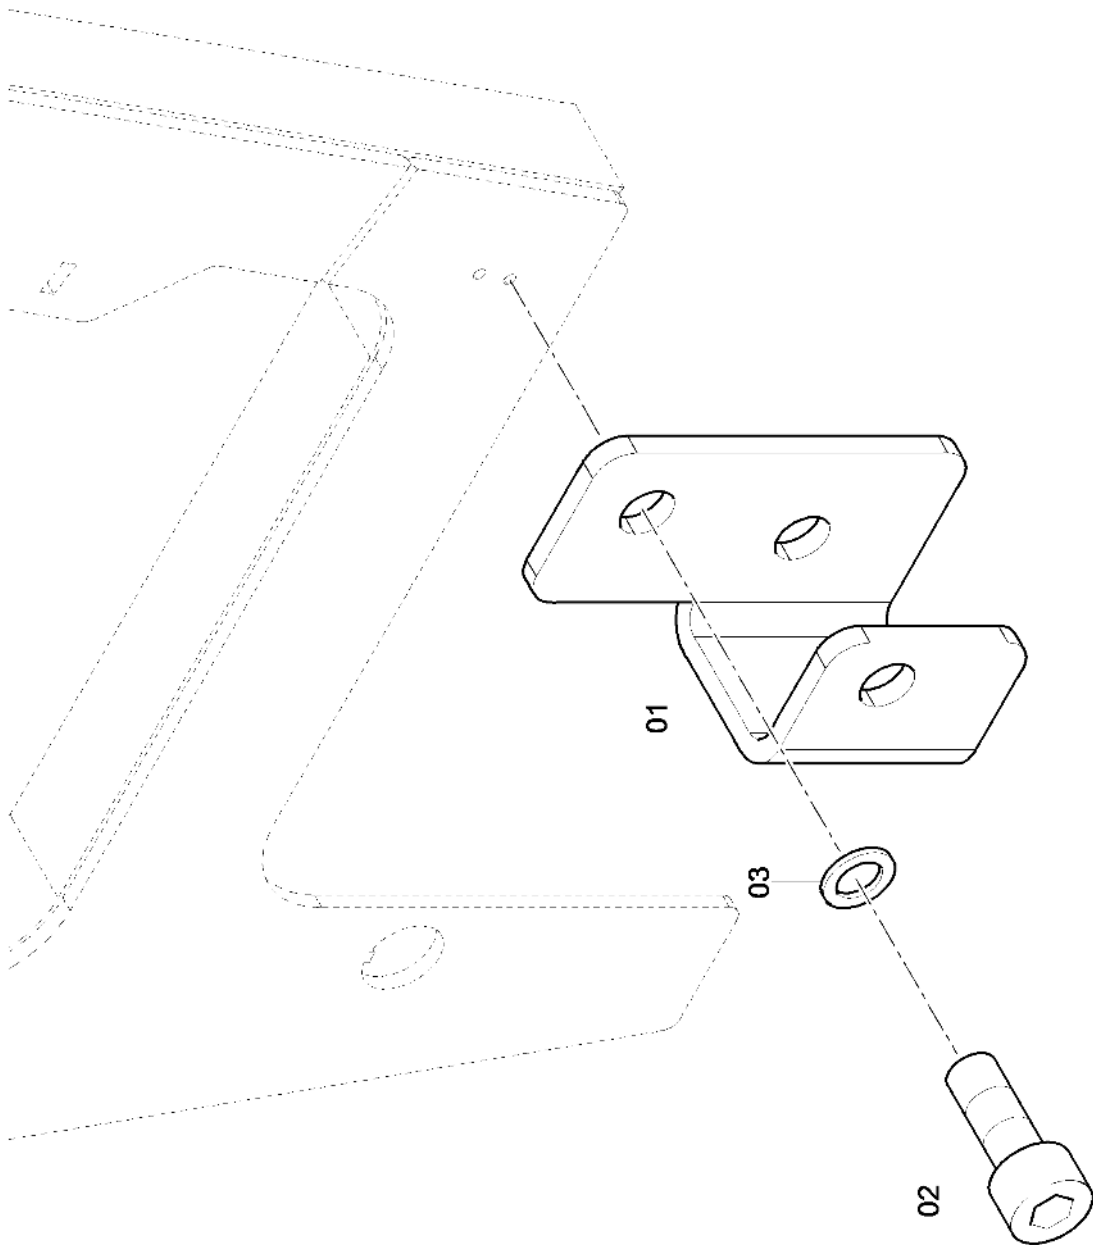

Covering Isoliert (B)(From) 4812226135 Retainer, r.h.