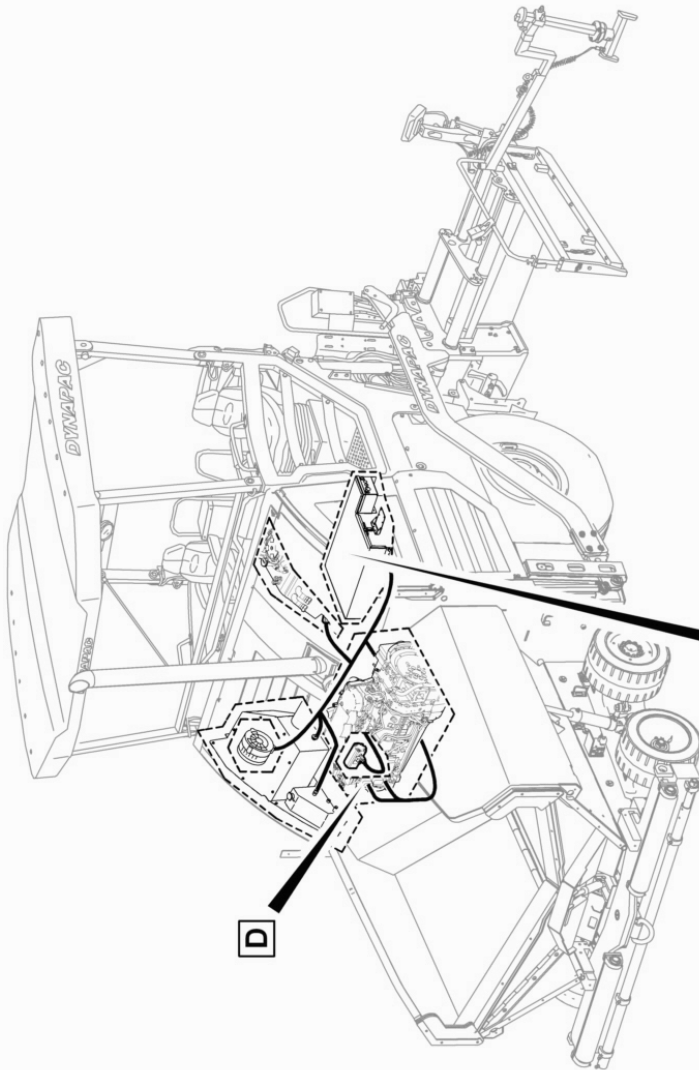

Drive TIER 3 4812005952 Cable W12