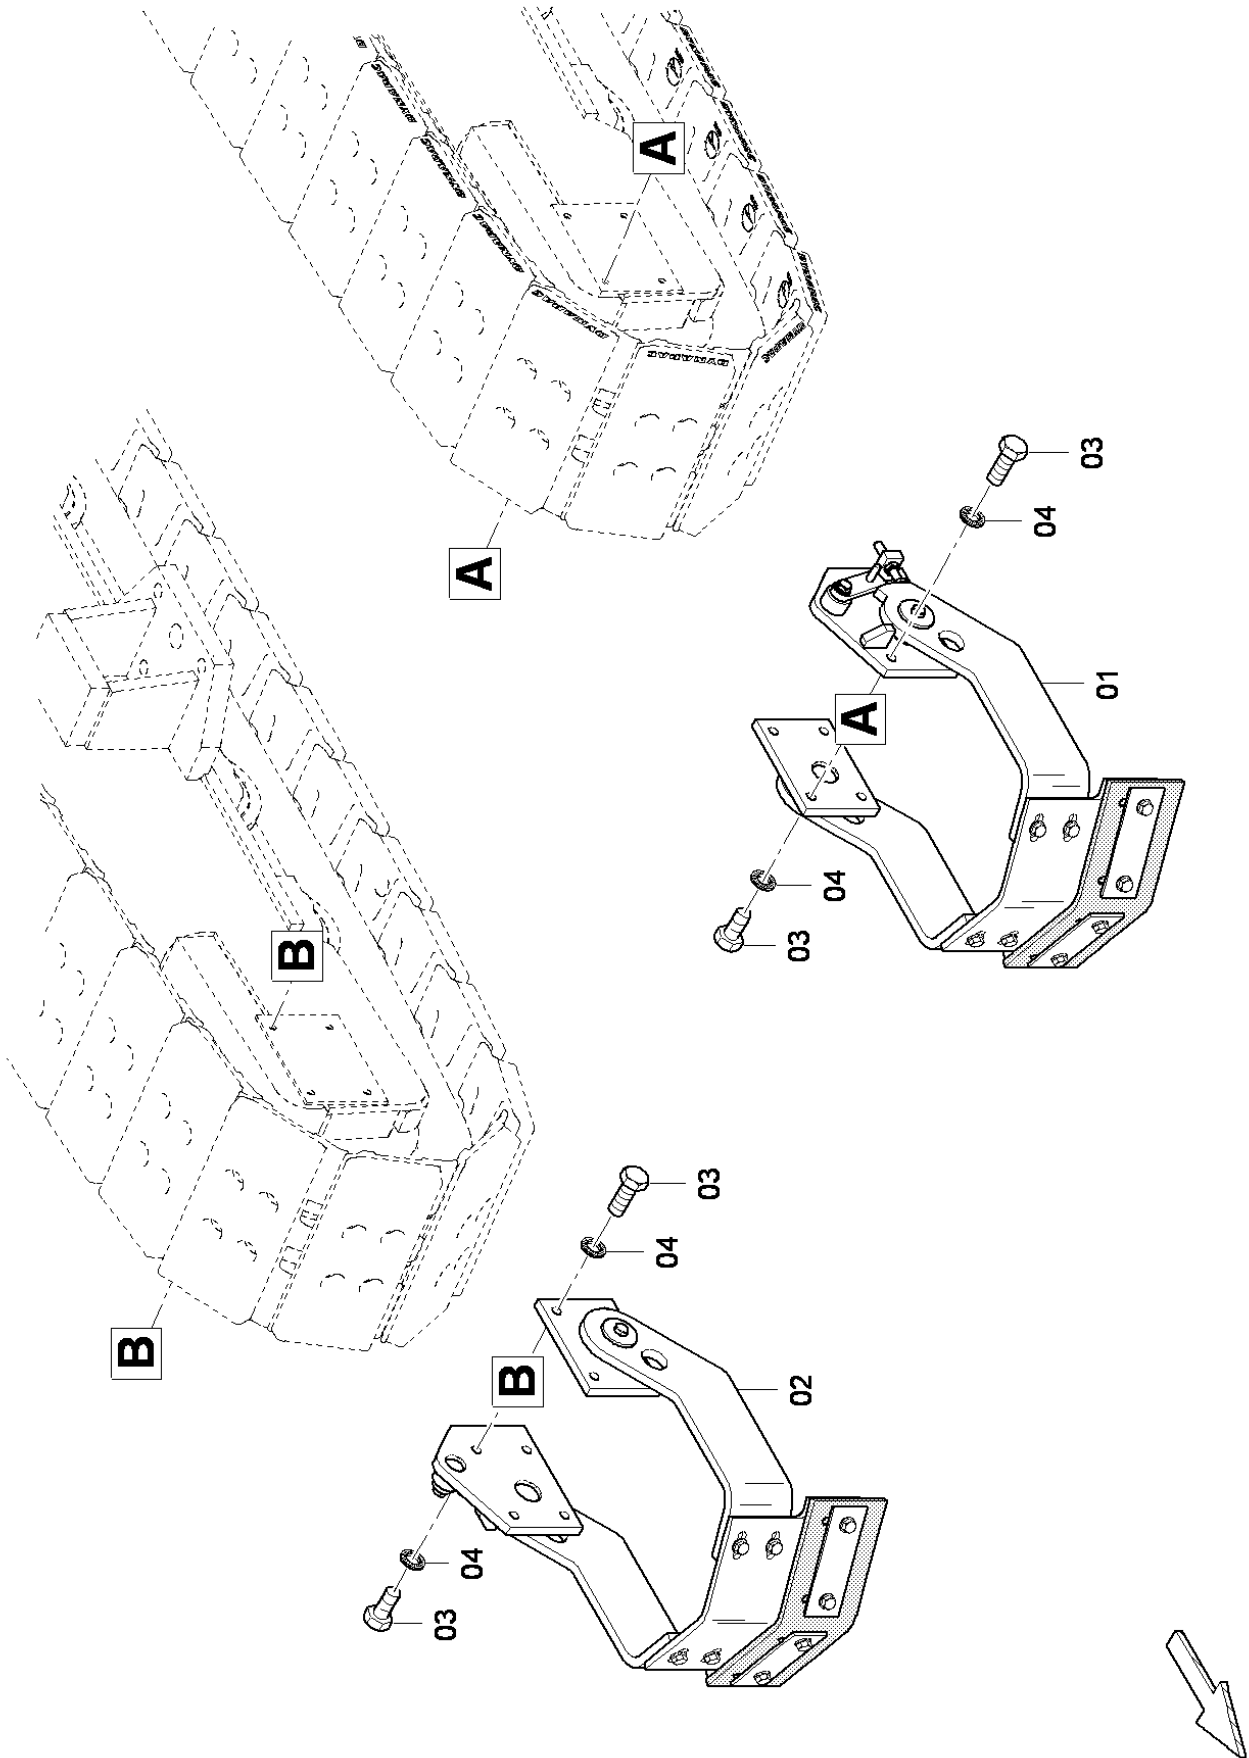

4812028439 Track cleaner, cpl. l.h. and r.h. 4812028439 Track cleaner, cpl. l.h. and r.h.

Refer to Parts Online for the most up to date information. The printed information might be outdated.

Wed Nov 04 20:30:56 MST 2015