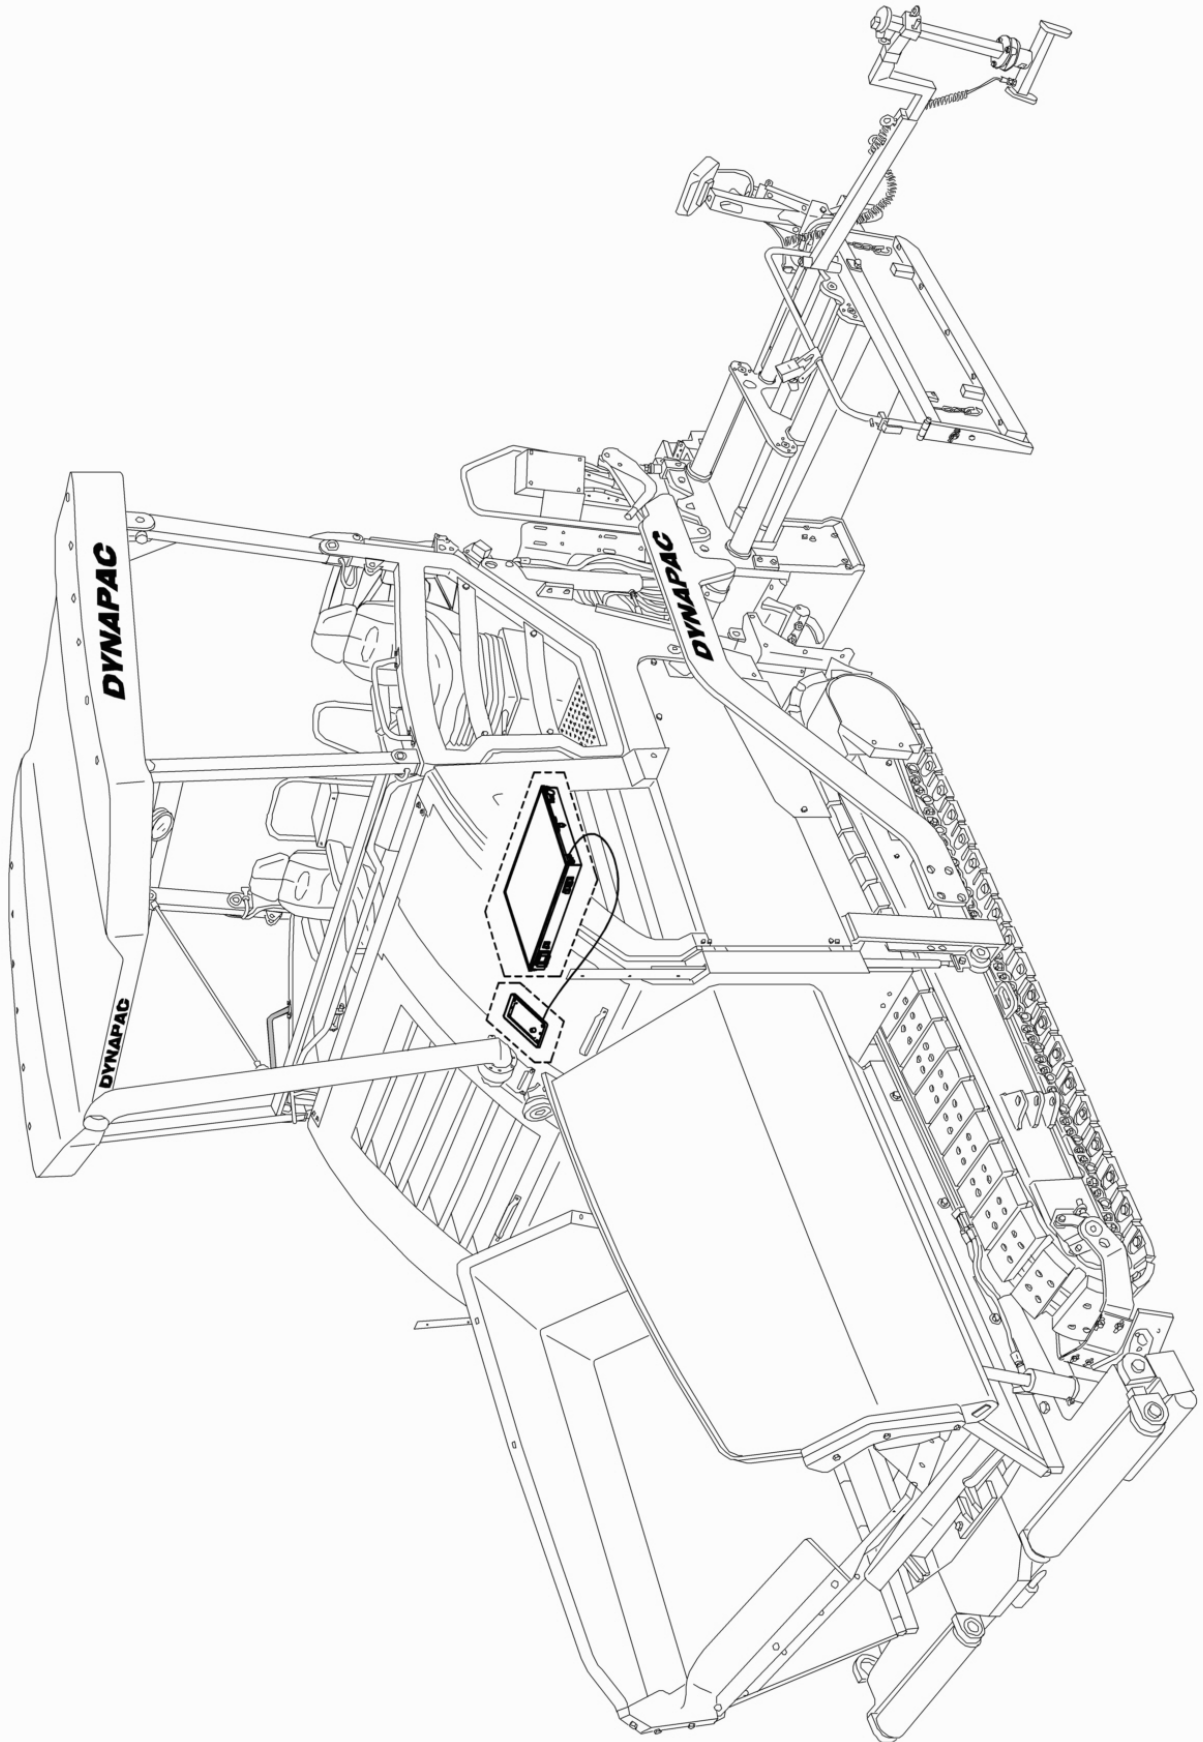

4812033051 Option engine room lighting 4812033051 Option engine room lighting

Refer to Parts Online for the most up to date information. The printed information might be outdated.

Wed Nov 04 20:32:27 MST 2015