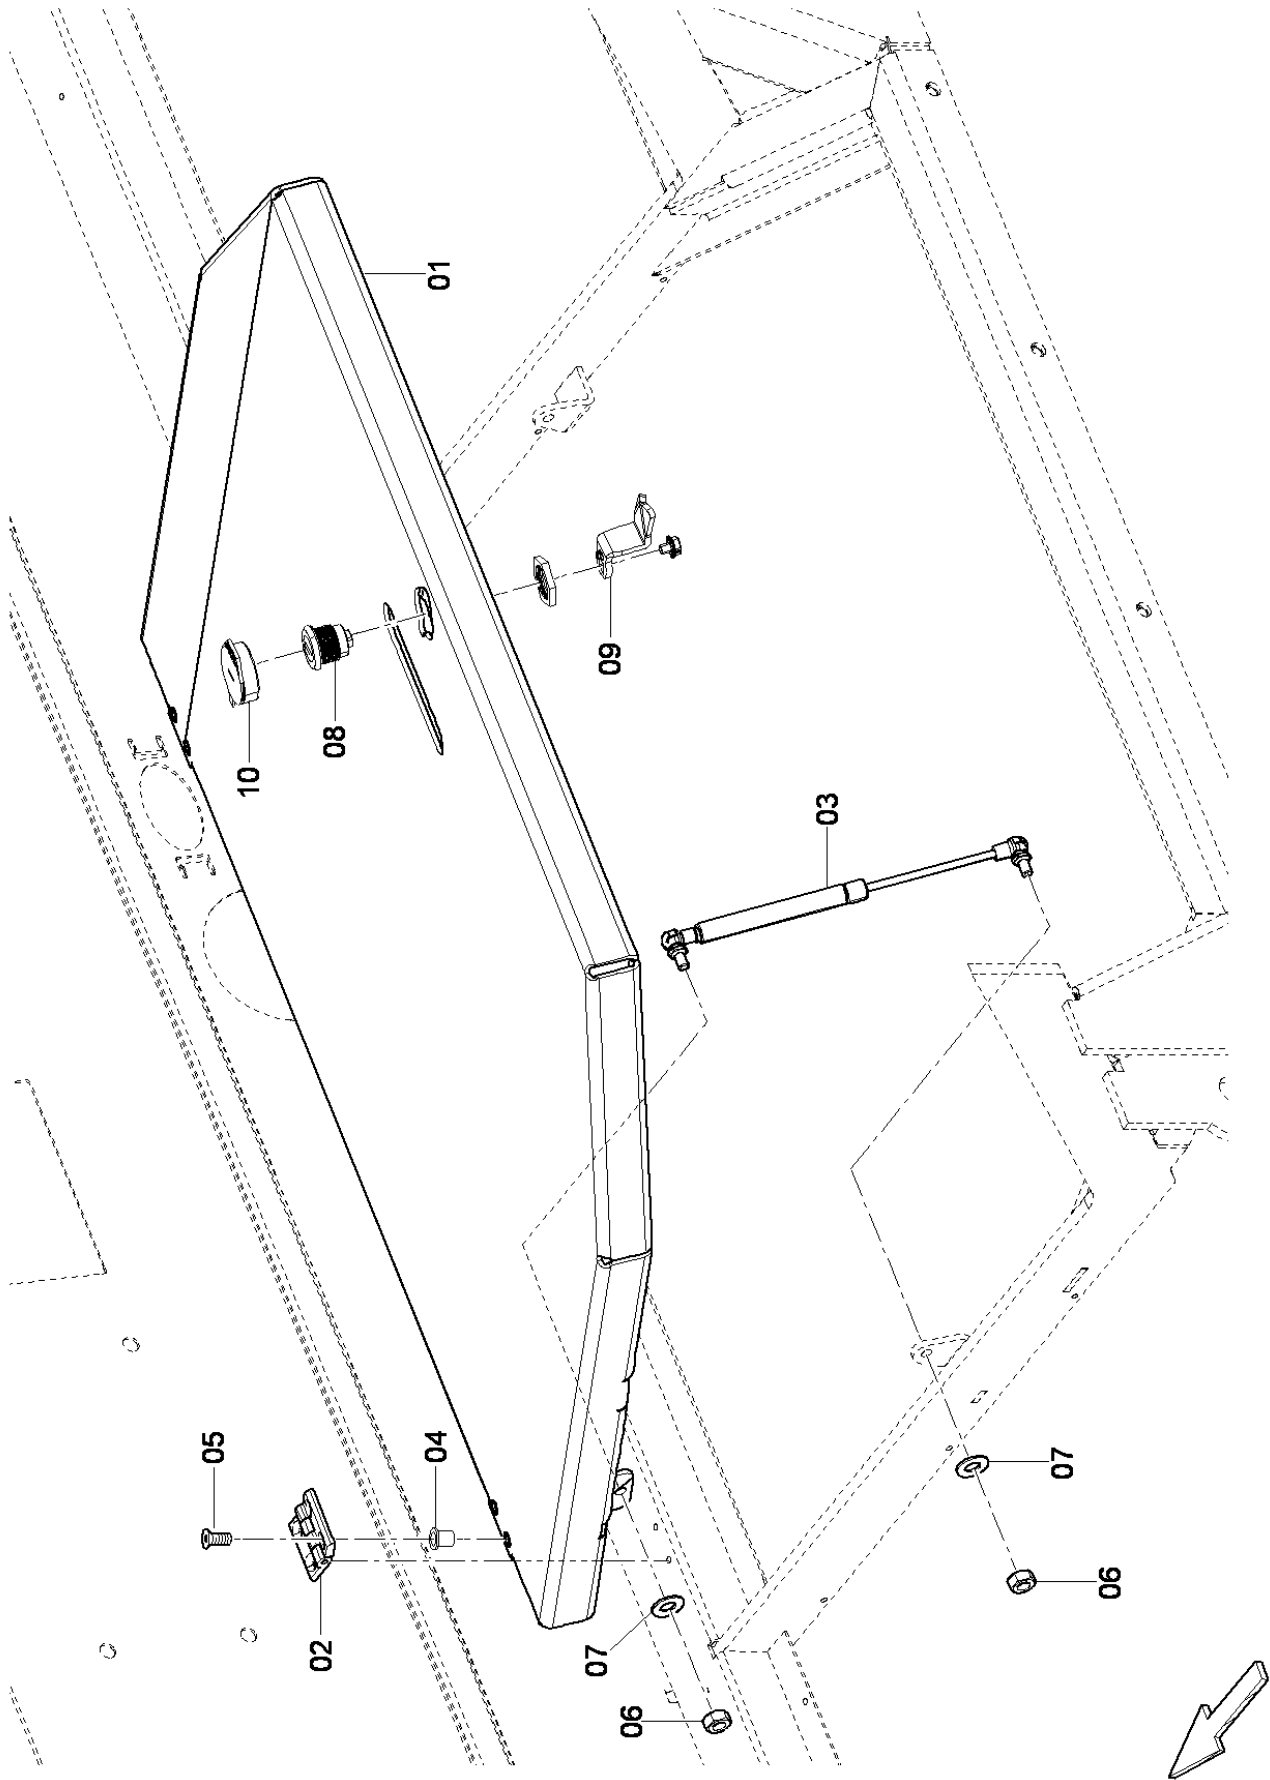

4812040753 Platform 4812041298 Bottom plate, middle

Refer to Parts Online for the most up to date information. The printed information might be outdated.

Wed Nov 04 20:31:13 MST 2015