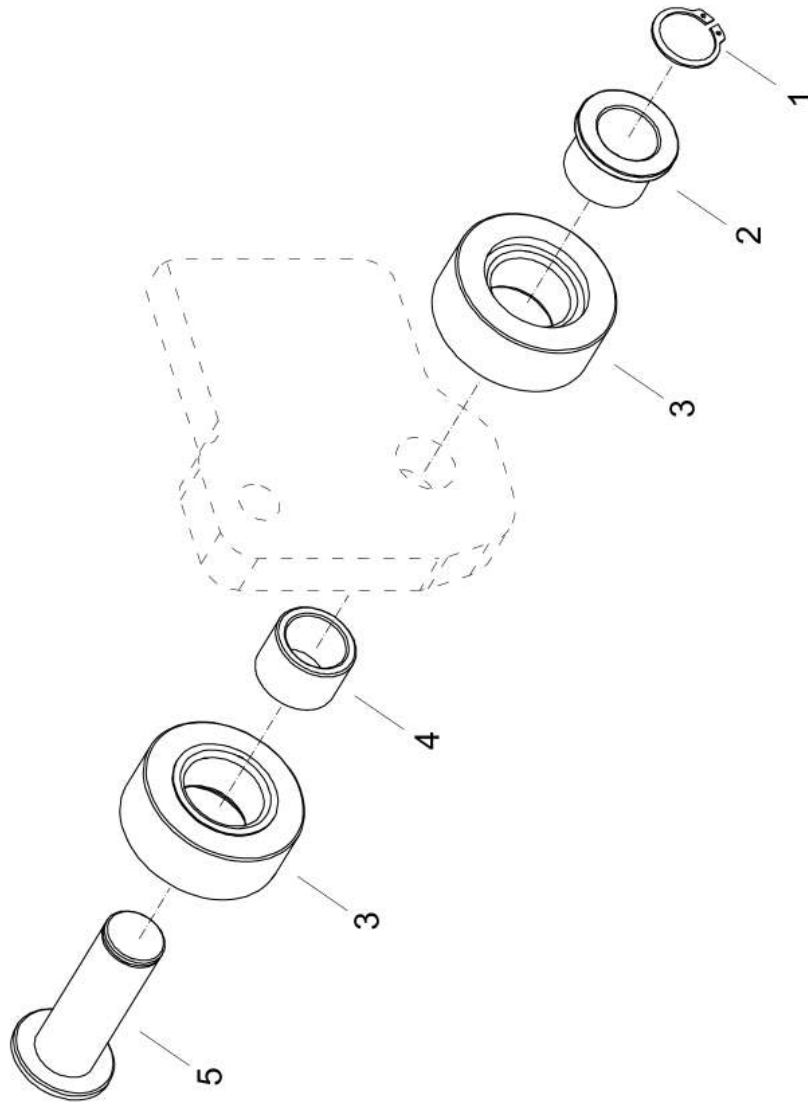

Side screed arms, mech. locked Front guide wheels