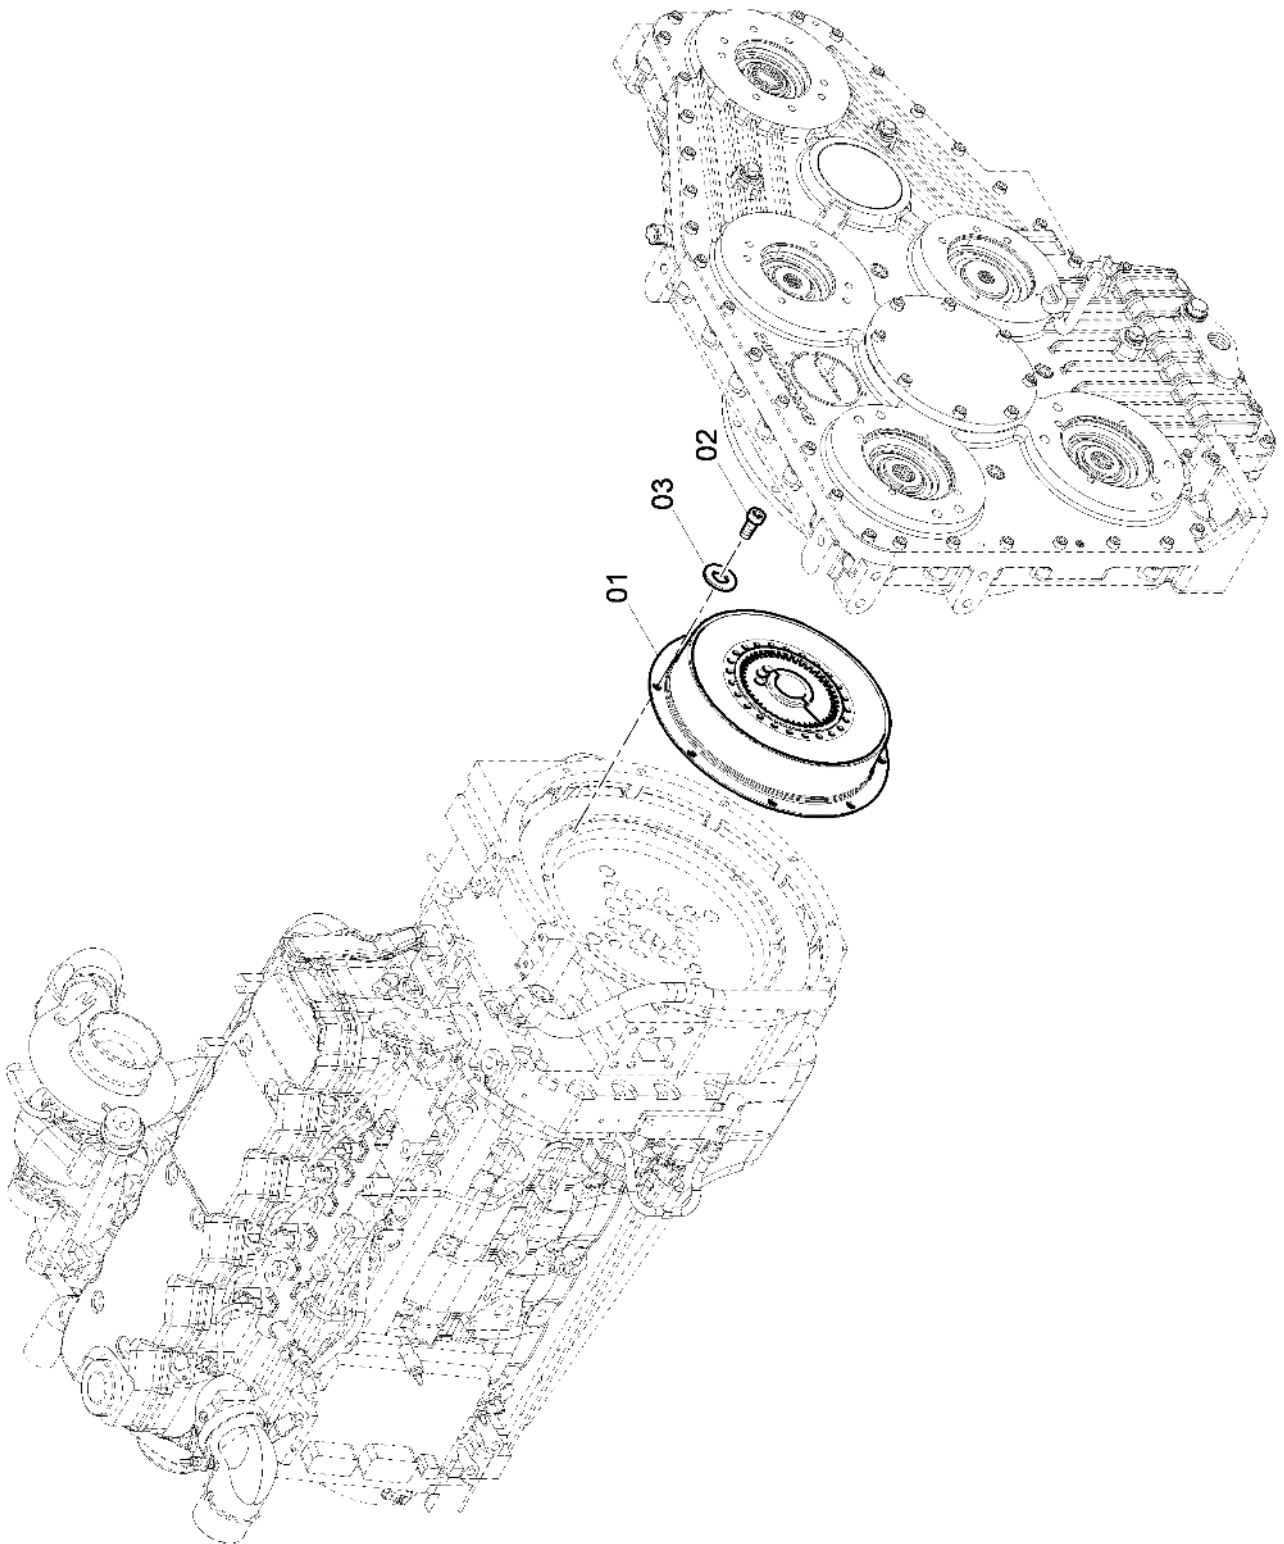

Split gear 4812009002 Motor coupling