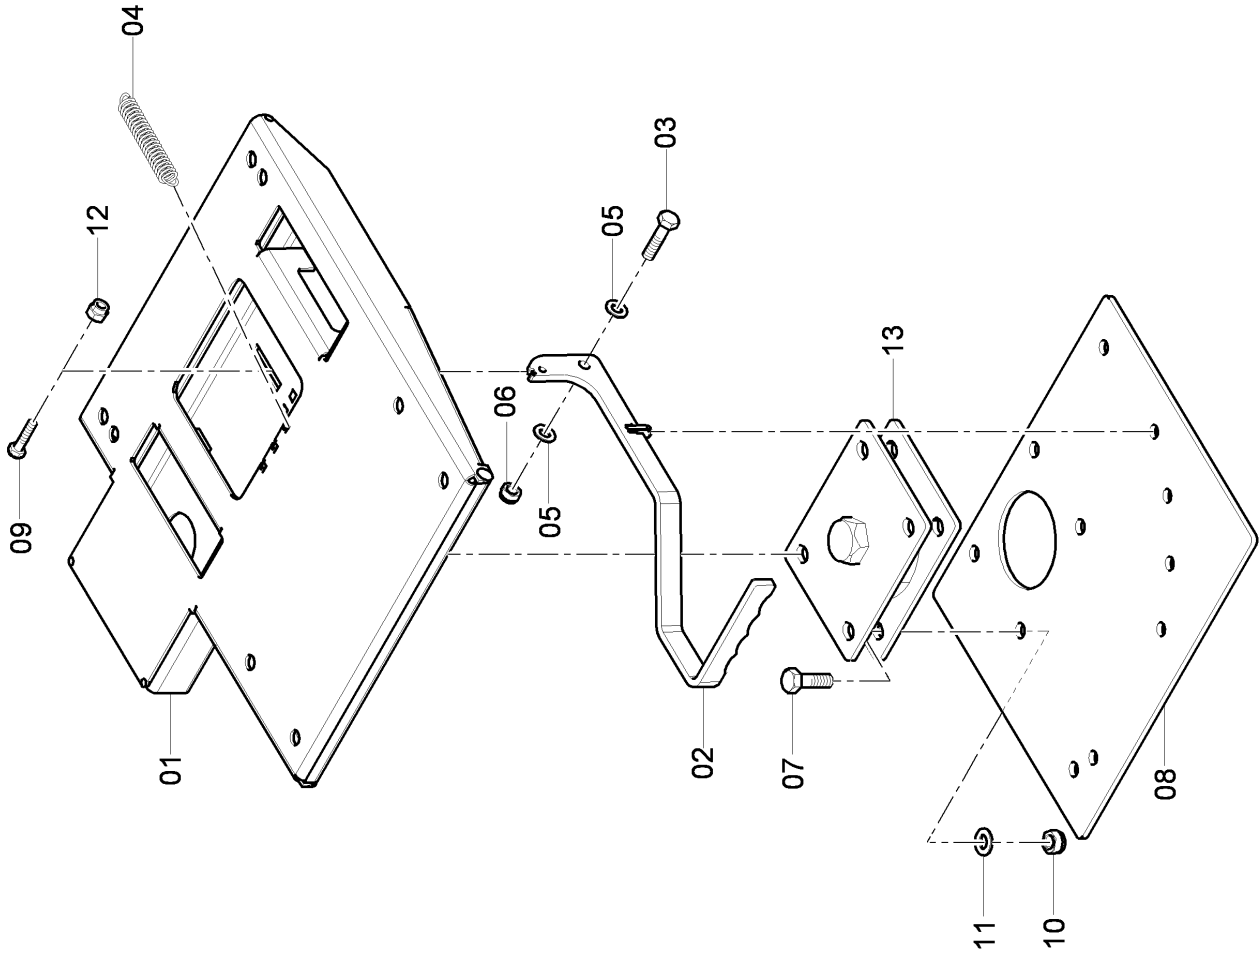

4812040799 Console. I.h. 4812040830 Seat retainer