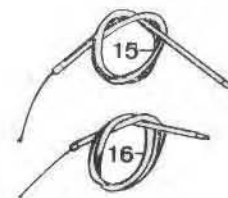

TAVOLA 1

TAVOLA 5

TAVOLA 6

TAVOLA 7

TAVOLA 9

PLATE 54 MODEL: V 850 Eldorado
Carburation

GROUP: Carburetor

Fig. N.	Order N. Moto Guzzi	Order N. Dell'Orto	DESCRIPTION	Q.ty	Notes
10	13 11 26 02	3512	Carburetor, R/H, without cables	1	Dell'Orto VHB29CD
	13 11 26 03	3511	Carburetor, L/H, without cables	1	
11	13 93 70 00	14760006	Cap, cable ends protection	2	Dell'Orto VHB29CS
12	13 93 28 00	39780036	Screw, mixture chamber cover securing	2	
13	13 93 29 00	50110023	Spring washer, cover screw	2	
14	12 93 72 00	11040037	Thumb screw, throttle and easy start cable adjusting	2	
15	12 93 73 00	16910027	Nut, thumb screw	2	
16	13 93 50 00	73380053	Cover, mixing chamber	1	
17	13 93 71 00	75580061	Spring, throttle slide	1	
18	13 93 75 00	74546064	Throttle slide	1	
19	13 93 77 00	74550508	Taper needle, type V	1	
20	55 93 85 85	14070021	Stop dowel, taper needle	1	
21	13 93 79 00	77450036	Screw, starter unit cover	1	
22	13 93 74 00	76370006	Cover, starter unit	1	
23	13 93 76 00	40430061	Spring, starter unit	1	
24	13 93 78 00	32380064	Valve, starter unit	1	
25	13 93 37 00	78800034	Bolt, float chamber securing	1	
26	13 93 39 00	40570030	Washer, float chamber bolt	1	
27	13 93 44 00	78810096	Body, float chamber	1	
28	13 93 34 00	74510030	Gasket, float chamber	1	
29	13 93 30 00	74500080	Float	1	
30	13 93 31 00	73460022	Pin, float	1	
31	13 93 48 00	45590005	Needle	1	
32	13 93 57 00	148614502	Main jet	1	
		78790032	Pump body	1	
		78310064	Pump plunger	1	
33	13 93 88 00	71850003	Accelerator pump	1	
		78320033	Ball	1	
		78820061	Valve housing	1	
		78280034	Plunger spring	1	
			Jet holder	1	
34	13 93 55 00	787826528	Atomizer	1	
35	13 93 59 00	14864502	Pilot jet	1	
36	13 93 60 00	77468002	Jet, starter unit	1	
37	13 93 61 00	61730037	Washer, starter unit jet	1	
38	13 93 66 00	76730037	Screw, adjusting, throttle slide	1	
39	13 93 67 00	46700061	Spring, throttle slide screw	1	
40	13 93 62 00	74490037	Screw, adjusting, idling	1	
41	13 93 63 00	74460061	Spring, idle screw	1	
42	13 93 68 00	17510027	Nut, air intake securing screw	1	
43	13 93 86 00	17500036	Screw, air intake securing	1	
44	13 93 87 00	17490050	Band, air intake	1	
45	13 93 89 00	74530062	Insulating bush	1	
46	13 93 49 00	45680036	Screw, fuel line adaptor	1	
47	13 93 47 00	40520030	Washer, adaptor securing screw	1	
48	13 93 46 00	62730038	Adaptor, fuel line	1	
49	43 93 40 00	61090029	Fuel filter	1	