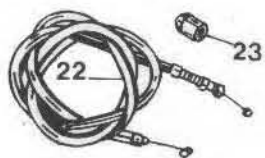

TAVOLA 1

TAVOLA 5

TAVOLA 6

TAVOLA 7

TAVOLA 9

PLATE 54 MODEL: V 850 Eldorado
Carburation

GROUP: Carburetor

Fig. N.	Order N. Moto Guzzi	Order N. Dell'Orto	DESCRIPTION	Q.ty	Notes
10	13 11 26 02	3512	Carburetor, R/H, without cables	1	Dell'Orto VHB29CD
	13 11 26 03	3511	Carburetor, L/H, without cables	1	
11	13 93 70 00	14760006	Cap, cable ends protection	2	Dell'Orto VHB29CS
12	13 93 28 00	39780036	Screw, mixture chamber cover securing	2	
13	13 93 29 00	50110023	Spring washer, cover screw	2	
14	12 93 72 00	11040037	Thumb screw, throttle and easy start cable adjusting	2	
15	12 93 73 00	16910027	Nut, thumb screw	2	
16	13 93 50 00	73380053	Cover, mixing chamber	1	
17	13 93 71 00	75580061	Spring, throttle slide	1	
18	13 93 75 00	74546064	Throttle slide	1	
19	13 93 77 00	74550508	Taper needle, type V	1	
20	55 93 85 85	14070021	Stop dowel, taper needle	1	
21	13 93 79 00	77450036	Screw, starter unit cover	1	
22	13 93 74 00	76370006	Cover, starter unit	1	
23	13 93 76 00	40430061	Spring, starter unit	1	
24	13 93 78 00	32380064	Valve, starter unit	1	
25	13 93 37 00	78800034	Bolt, float chamber securing	1	
26	13 93 39 00	40570030	Washer, float chamber bolt	1	
27	13 93 44 00	78810096	Body, float chamber	1	
28	13 93 34 00	74510030	Gasket, float chamber	1	
29	13 93 30 00	74500080	Float	1	
30	13 93 31 00	73460022	Pin, float	1	
31	13 93 48 00	45590005	Needle	1	
32	13 93 57 00	148614502	Main jet	1	
		78790032	Pump body	1	
		78310064	Pump plunger	1	
33	13 93 88 00	71850003	Accelerator pump	1	
		78320033	Ball	1	
		78820061	Valve housing	1	
		78280034	Plunger spring	1	
			Jet holder	1	
34	13 93 55 00	787826528	Atomizer	1	
35	13 93 59 00	14864502	Pilot jet	1	
36	13 93 60 00	77468002	Jet, starter unit	1	
37	13 93 61 00	61730037	Washer, starter unit jet	1	
38	13 93 66 00	76730037	Screw, adjusting, throttle slide	1	
39	13 93 67 00	46700061	Spring, throttle slide screw	1	
40	13 93 62 00	74490037	Screw, adjusting, idling	1	
41	13 93 63 00	74460061	Spring, idle screw	1	
42	13 93 68 00	17510027	Nut, air intake securing screw	1	
43	13 93 86 00	17500036	Screw, air intake securing	1	
44	13 93 87 00	17490050	Band, air intake	1	
45	13 93 89 00	74530062	Insulating bush	1	
46	13 93 49 00	45680036	Screw, fuel line adaptor	1	
47	13 93 47 00	40520030	Washer, adaptor securing screw	1	
48	13 93 46 00	62730038	Adaptor, fuel line	1	
49	43 93 40 00	61090029	Fuel filter	1	