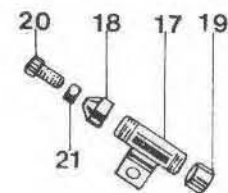

TAVOLA 1

TAVOLA 6

TAVOLA 7

TAVOLA 9