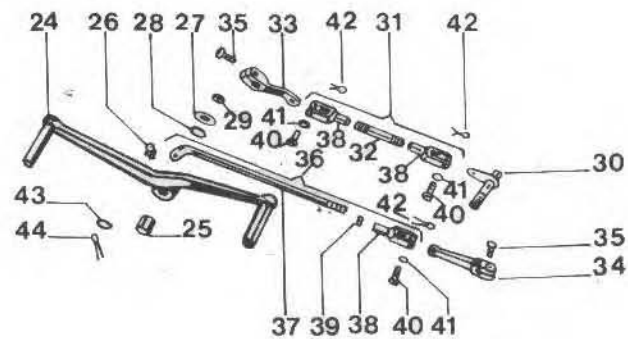

TAVOLA 7

TAVOLA 9