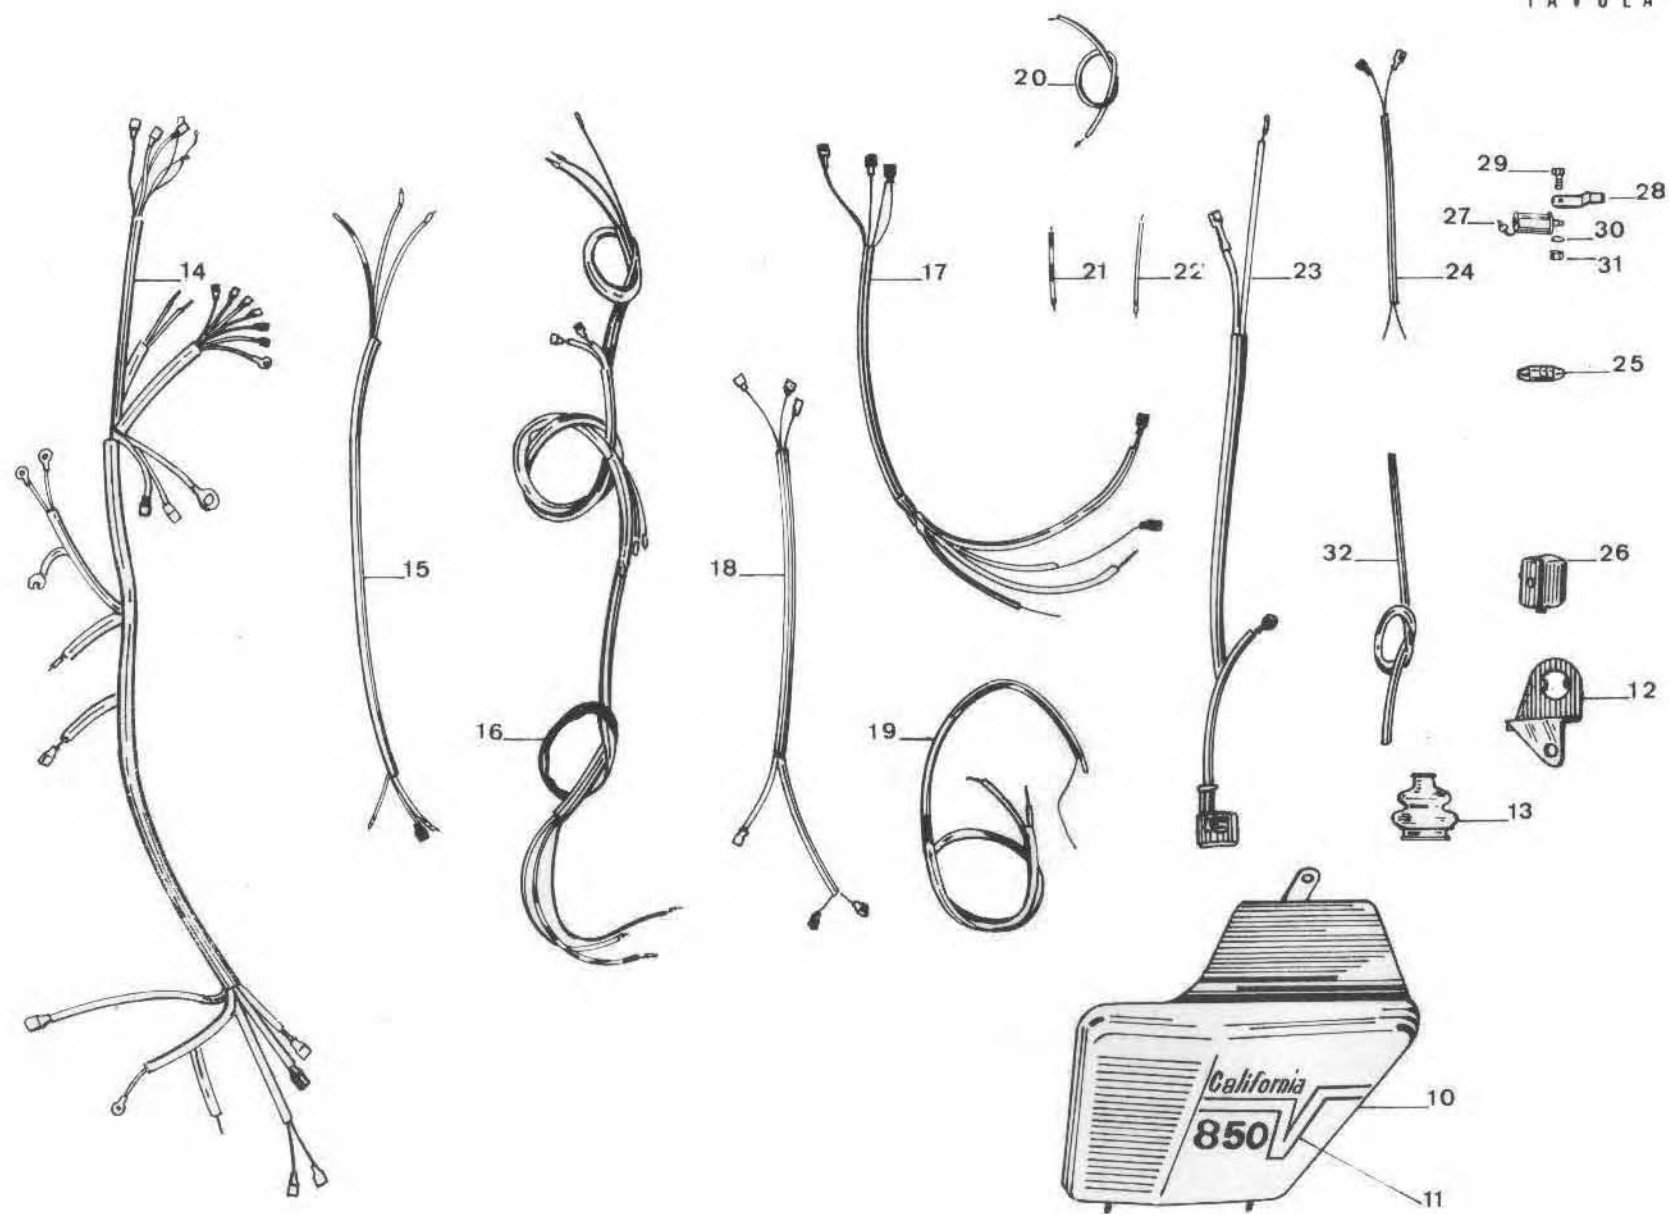

TAVOLA 1

TAVOLA 5

TAVOLA 6

TAVOLA 7

TAVOLA 9

PLATE 54 MODEL: V 850 Eldorado
Carburation

GROUP: Carburetor

Fig. N.	Order N. Moto Guzzi	Order N. Dell'Orto	DESCRIPTION	Q.ty	Notes
10	13 11 26 02	3512	Carburetor, R/H, without cables	1	Dell'Orto VHB29CD
	13 11 26 03	3511	Carburetor, L/H, without cables	1	
11	13 93 70 00	14760006	Cap, cable ends protection	2	Dell'Orto VHB29CS
12	13 93 28 00	39780036	Screw, mixture chamber cover securing	2	
13	13 93 29 00	50110023	Spring washer, cover screw	2	
14	12 93 72 00	11040037	Thumb screw, throttle and easy start cable adjusting	2	
15	12 93 73 00	16910027	Nut, thumb screw	2	
16	13 93 50 00	73380053	Cover, mixing chamber	1	
17	13 93 71 00	75580061	Spring, throttle slide	1	
18	13 93 75 00	74546064	Throttle slide	1	
19	13 93 77 00	74550508	Taper needle, type V	1	
20	55 93 85 85	14070021	Stop dowel, taper needle	1	
21	13 93 79 00	77450036	Screw, starter unit cover	1	
22	13 93 74 00	76370006	Cover, starter unit	1	
23	13 93 76 00	40430061	Spring, starter unit	1	
24	13 93 78 00	32380064	Valve, starter unit	1	
25	13 93 37 00	78800034	Bolt, float chamber securing	1	
26	13 93 39 00	40570030	Washer, float chamber bolt	1	
27	13 93 44 00	78810096	Body, float chamber	1	
28	13 93 34 00	74510030	Gasket, float chamber	1	
29	13 93 30 00	74500080	Float	1	
30	13 93 31 00	73460022	Pin, float	1	
31	13 93 48 00	45590005	Needle	1	
32	13 93 57 00	148614502	Main jet	1	
		78790032	Pump body	1	
		78310064	Pump plunger	1	
33	13 93 88 00	71850003	Accelerator pump	1	
		78320033	Ball	1	
		78820061	Valve housing	1	
		78280034	Plunger spring	1	
			Jet holder	1	
34	13 93 55 00	787826528	Atomizer	1	
35	13 93 59 00	14864502	Pilot jet	1	
36	13 93 60 00	77468002	Jet, starter unit	1	
37	13 93 61 00	61730037	Washer, starter unit jet	1	
38	13 93 66 00	76730037	Screw, adjusting, throttle slide	1	
39	13 93 67 00	46700061	Spring, throttle slide screw	1	
40	13 93 62 00	74490037	Screw, adjusting, idling	1	
41	13 93 63 00	74460061	Spring, idle screw	1	
42	13 93 68 00	17510027	Nut, air intake securing screw	1	
43	13 93 86 00	17500036	Screw, air intake securing	1	
44	13 93 87 00	17490050	Band, air intake	1	
45	13 93 89 00	74530062	Insulating bush	1	
46	13 93 49 00	45680036	Screw, fuel line adaptor	1	
47	13 93 47 00	40520030	Washer, adaptor securing screw	1	
48	13 93 46 00	62730038	Adaptor, fuel line	1	
49	43 93 40 00	61090029	Fuel filter	1	