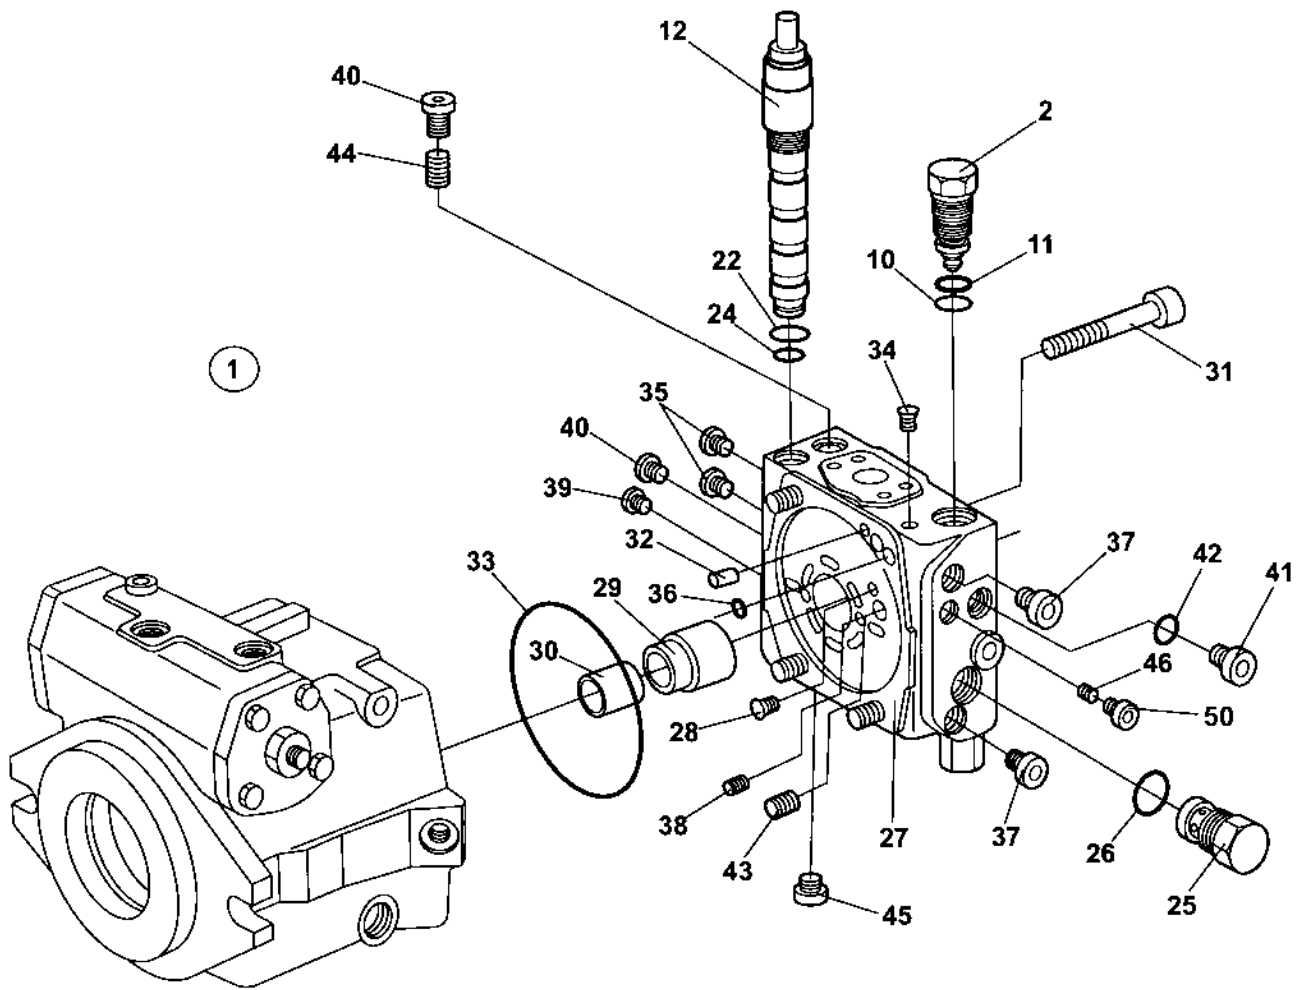

Spare Parts Catalogue

4812273250

Valid from serial number:
10000128x0C004141 -

Diesel engines:
Cummins 6BTA5.9-C170

Published catalogue issues valid for these rollers:

Catalogue	Issue date	Valid for serial numbers
4812273250	2014-09	10000128 x0C004141 -

CLICK HERE TO **DOWNLOAD** THE COMPLETE MANUAL

CA510D T2, 6BTAA5.9-C170 0C004141 -

60 80 90 91

4812273271 Service kit, 1000h

4700938883 Shock absorber kit, drum

Scrapers, Spring Steel

Drum cartridge Vibration side

Hydraulic oil tank

Working lights Option

Throttle control

Cab mounting

4812269976 Rotating beacon

4812273248 CA510D Manual complete, EN

2

3