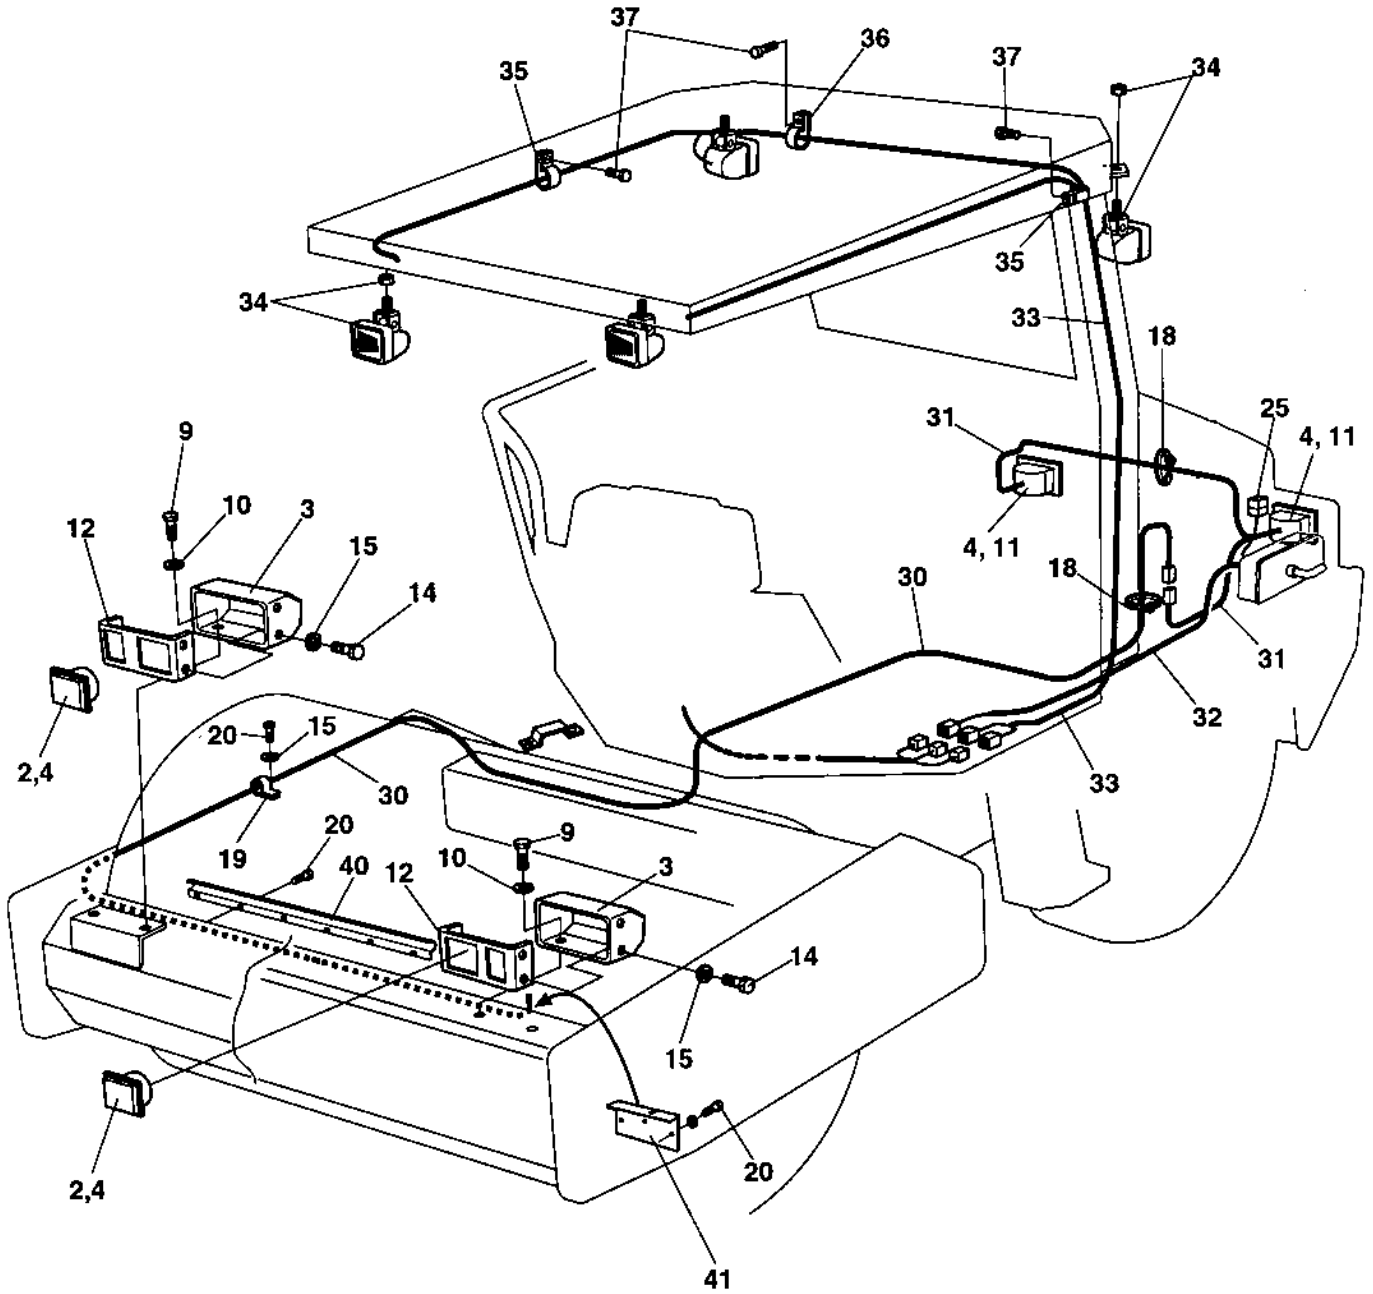

Hydraulic oil tank

Working lights Option

Throttle control

Cab mounting

4812269976 Rotating beacon

4812273248 CA510D Manual complete, EN

2

3