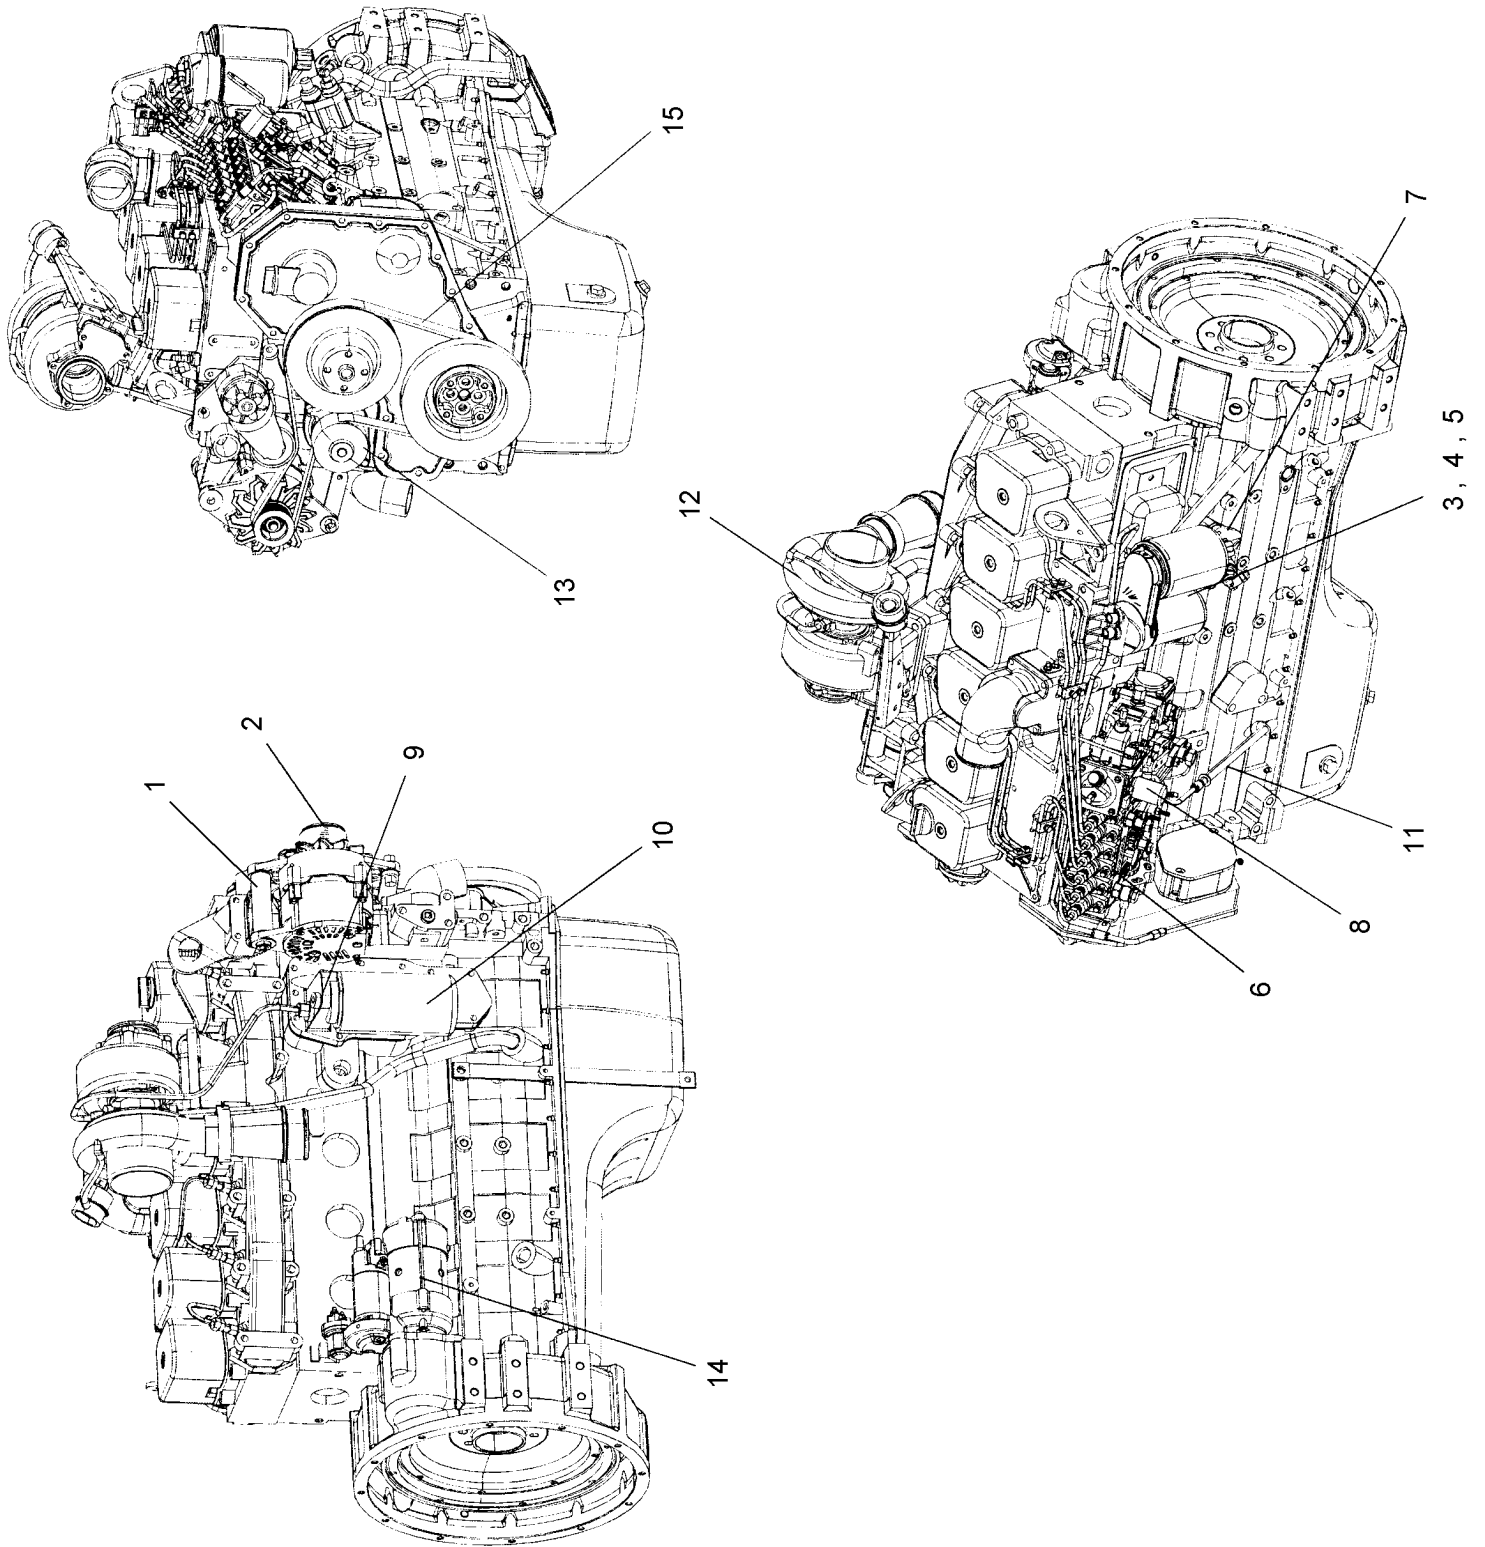

4812269790 Diesel engine 6BTAA5.9-C170