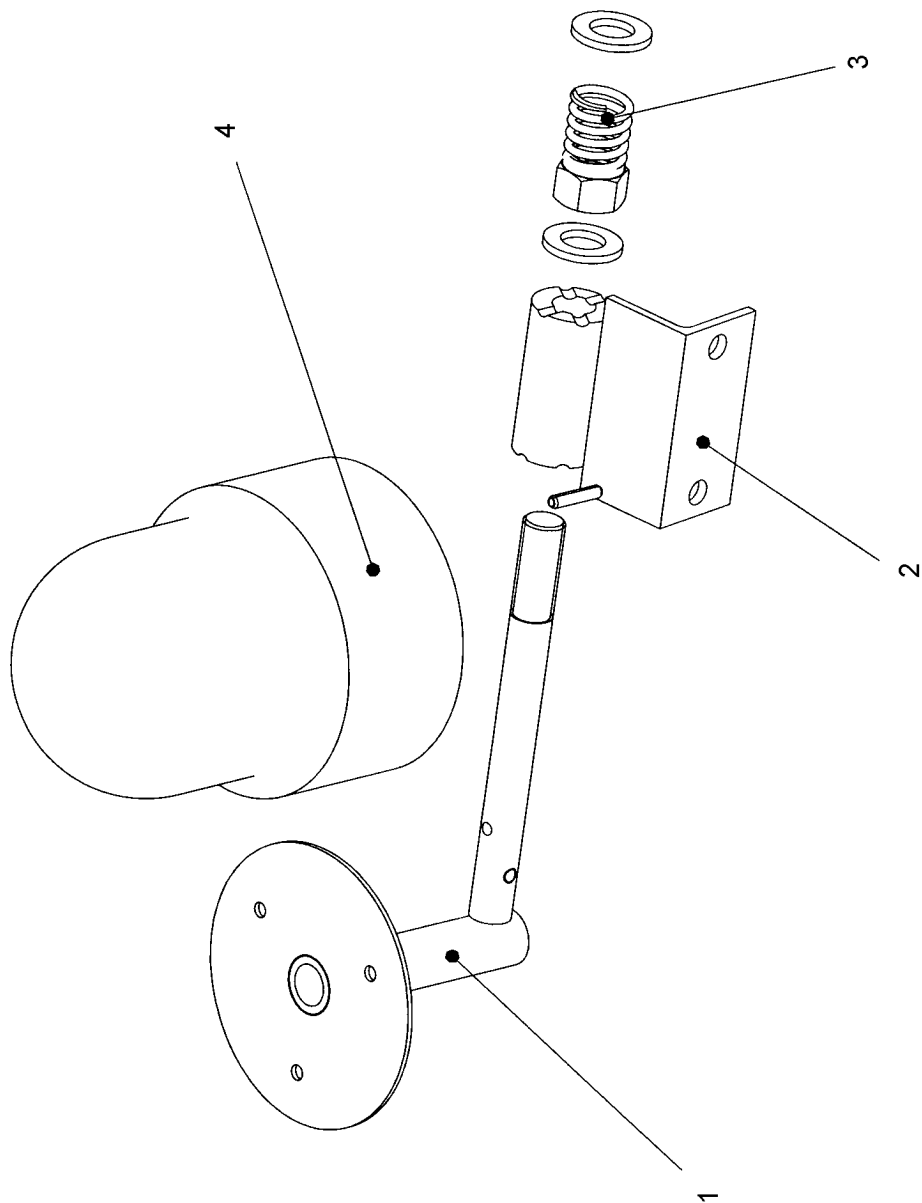

Hydraulic oil tank

Working lights Option

Throttle control

Cab mounting

4812269976 Rotating beacon

4812273248 CA510D Manual complete, EN

2

3