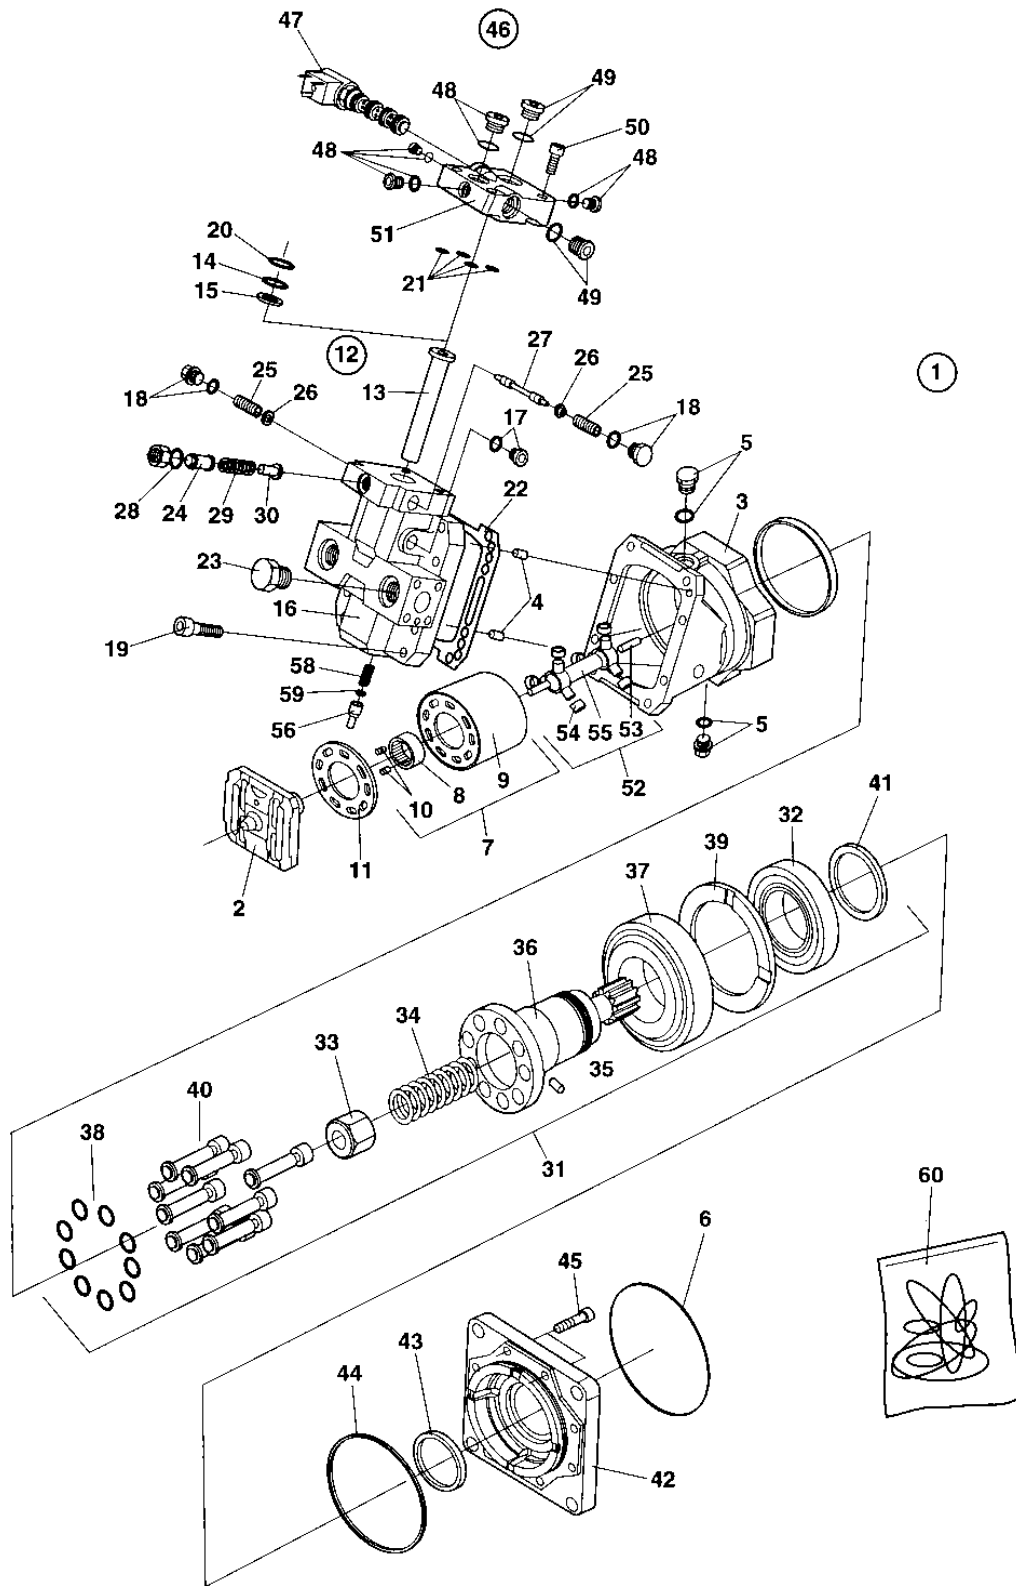

Spare Parts Catalogue

4812273250

Valid from serial number:
10000128x0C004141 -

Diesel engines:
Cummins 6BTA5.9-C170

Published catalogue issues valid for these rollers:

Catalogue	Issue date	Valid for serial numbers
4812273250	2014-09	10000128 x0C004141 -

CLICK HERE TO **DOWNLOAD** THE COMPLETE MANUAL

CA510D T2, 6BTAA5.9-C170 0C004141 -

60 80 90 91

4812273271 Service kit, 1000h

4700938883 Shock absorber kit, drum

Scrapers, Spring Steel

Drum cartridge Vibration side

- Please note: If there is no response to CLICKING the link, please download this PDF first and then click on it.

CLICK HERE TO **DOWNLOAD** THE COMPLETE MANUAL

4700373361 Propulsion motor

4700936609 Valve block, cpl

Hydraulic oil tank

Working lights Option

Throttle control

Cab mounting

4812269976 Rotating beacon

4812273248 CA510D Manual complete, EN

2

3