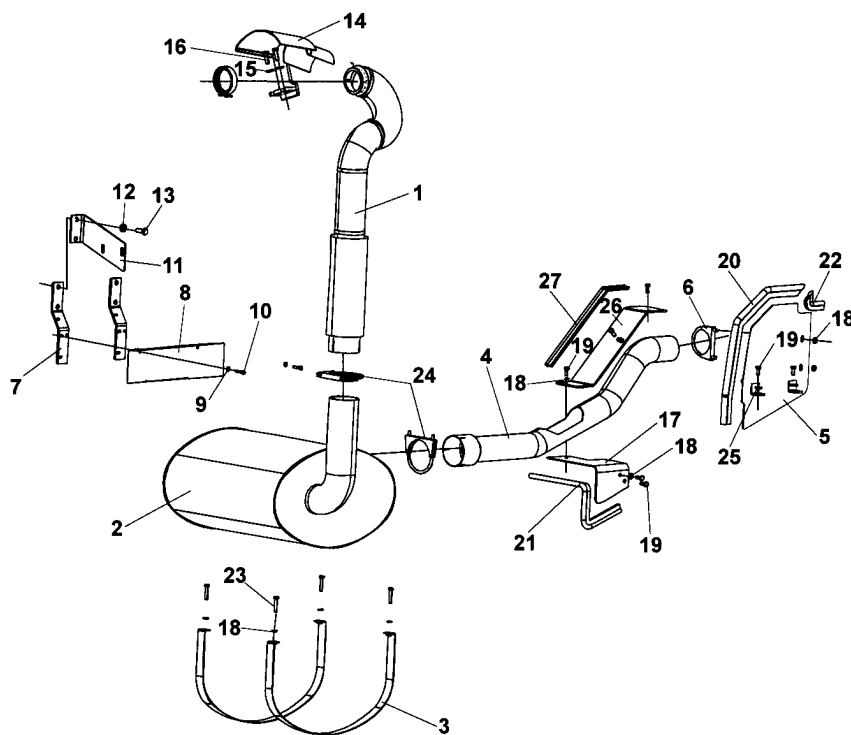

Exhaust system