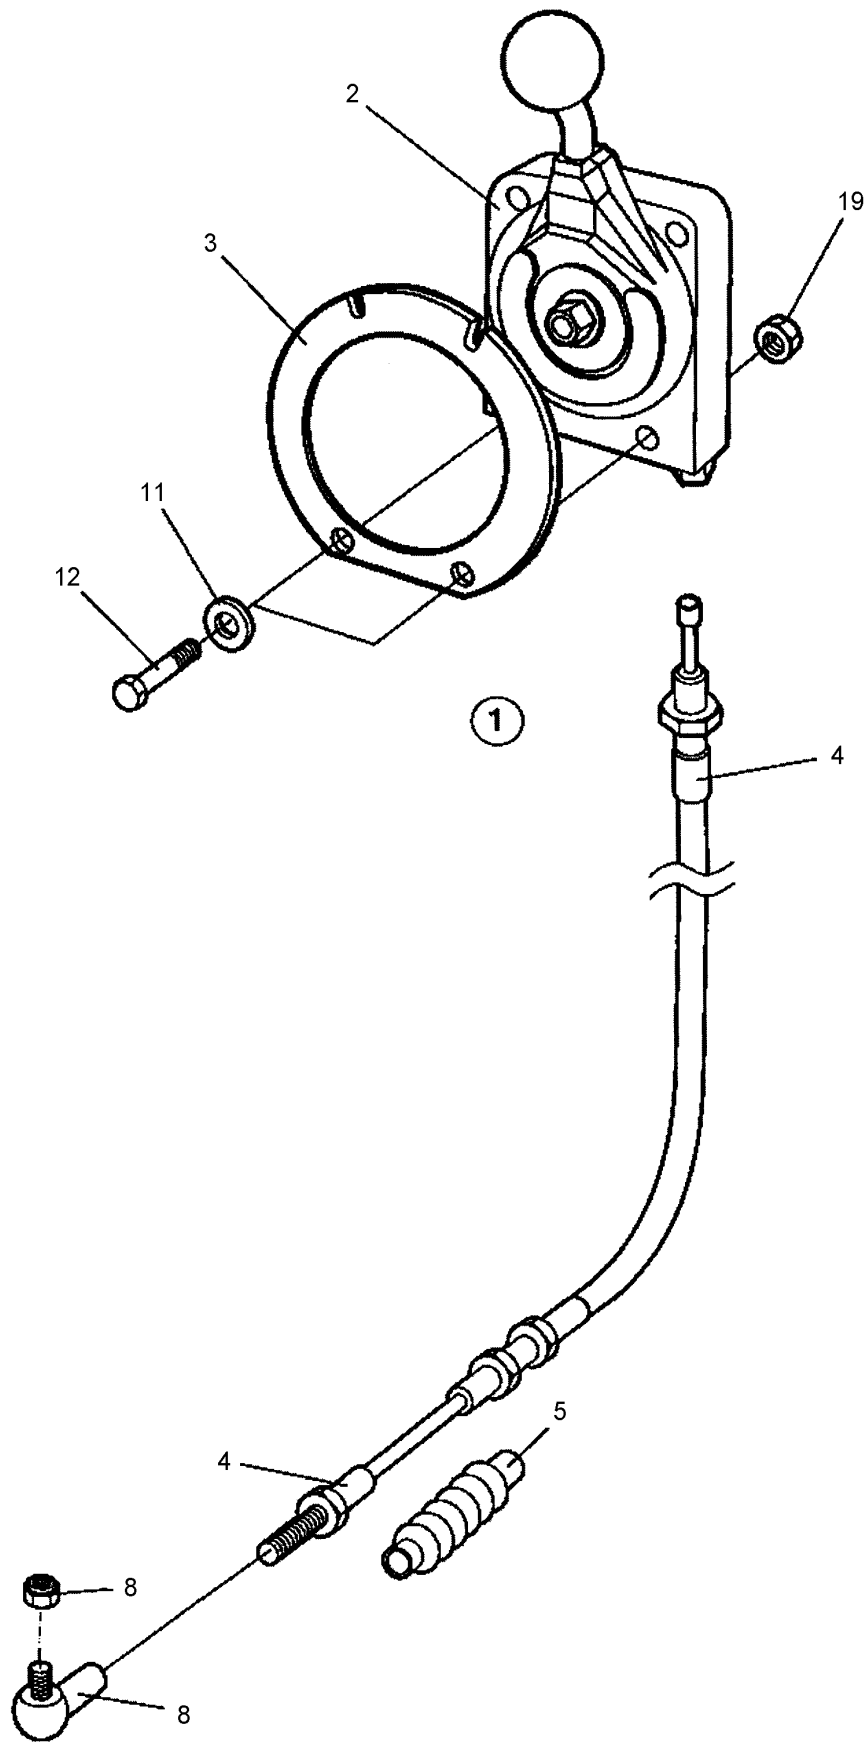

Spare Parts Catalogue

4812273250

Valid from serial number:
10000128x0C004141 -

Diesel engines:
Cummins 6BTA5.9-C170

Published catalogue issues valid for these rollers:

Catalogue	Issue date	Valid for serial numbers
4812273250	2014-09	10000128 x0C004141 -

CLICK HERE TO **DOWNLOAD** THE COMPLETE MANUAL

CA510D T2, 6BTAA5.9-C170 0C004141 -

60 80 90 91

4812273271 Service kit, 1000h

4700938883 Shock absorber kit, drum

Scrapers, Spring Steel

Drum cartridge Vibration side

- Please note: If there is no response to CLICKING the link, please download this PDF first and then click on it.

CLICK HERE TO **DOWNLOAD** THE COMPLETE MANUAL

4700373361 Propulsion motor

4700936609 Valve block, cpl

Hydraulic oil tank

Working lights Option

Throttle control

Cab mounting

4812269976 Rotating beacon

4812273248 CA510D Manual complete, EN

2

3