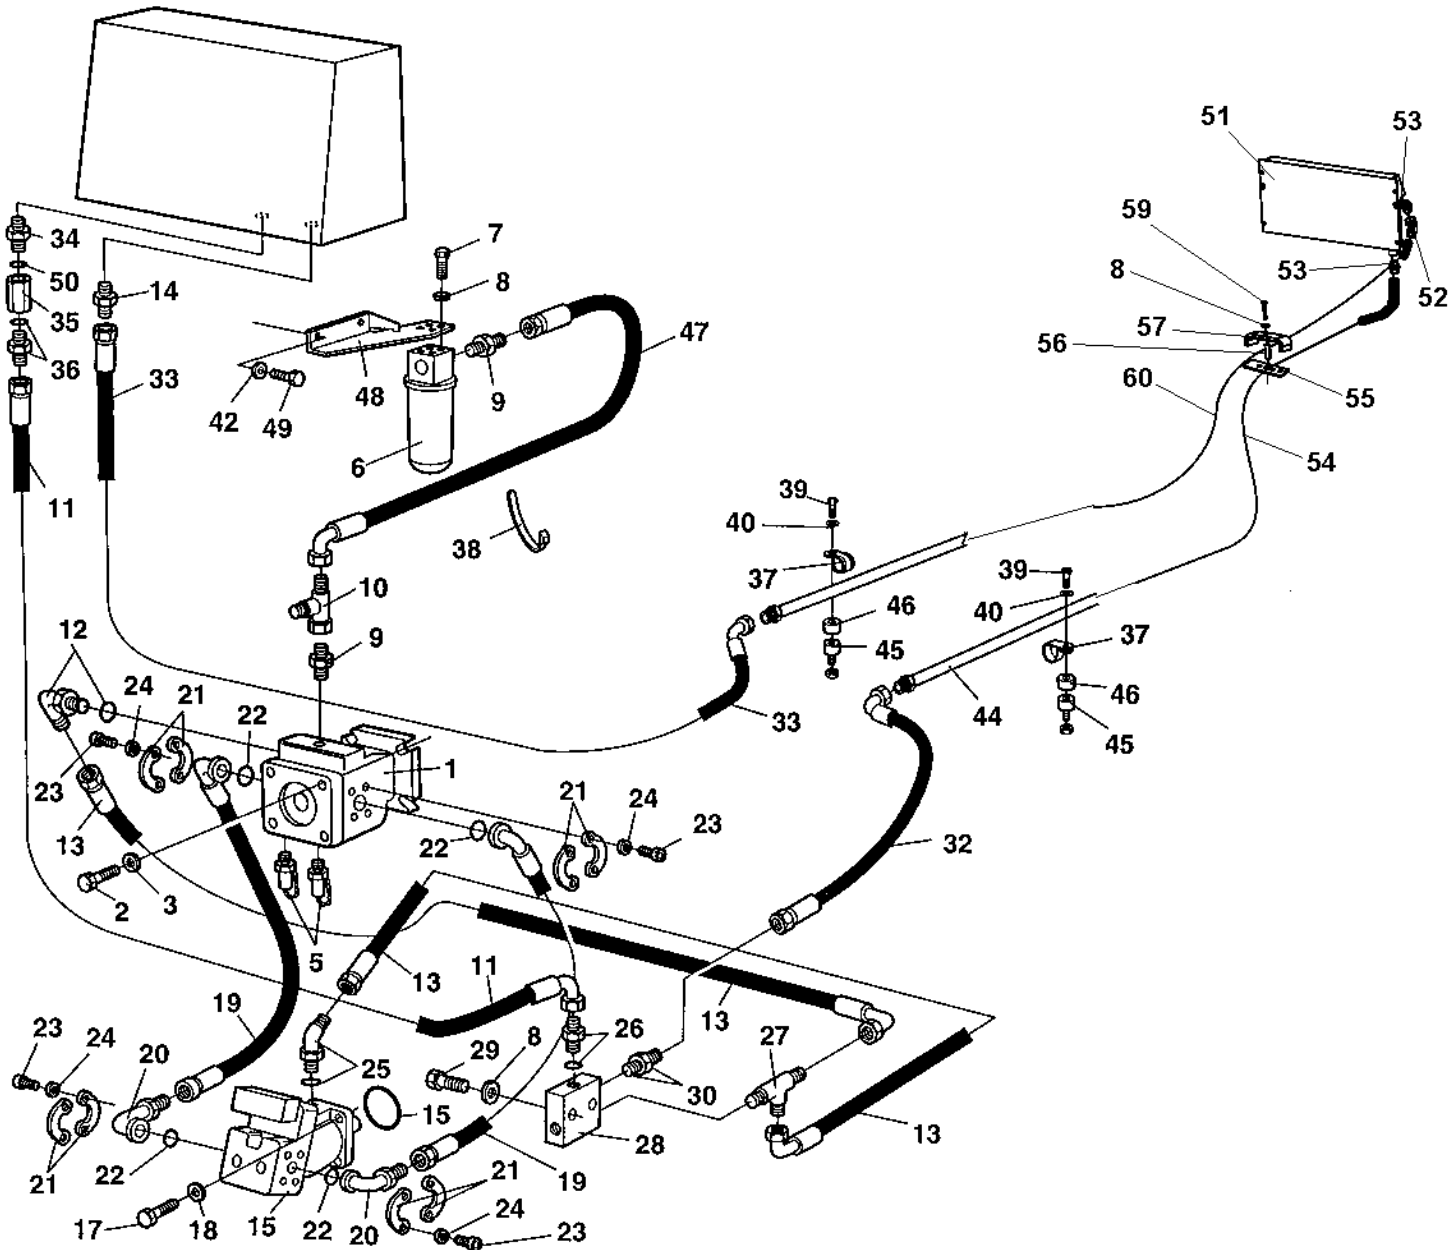

Propulsion system, Rear