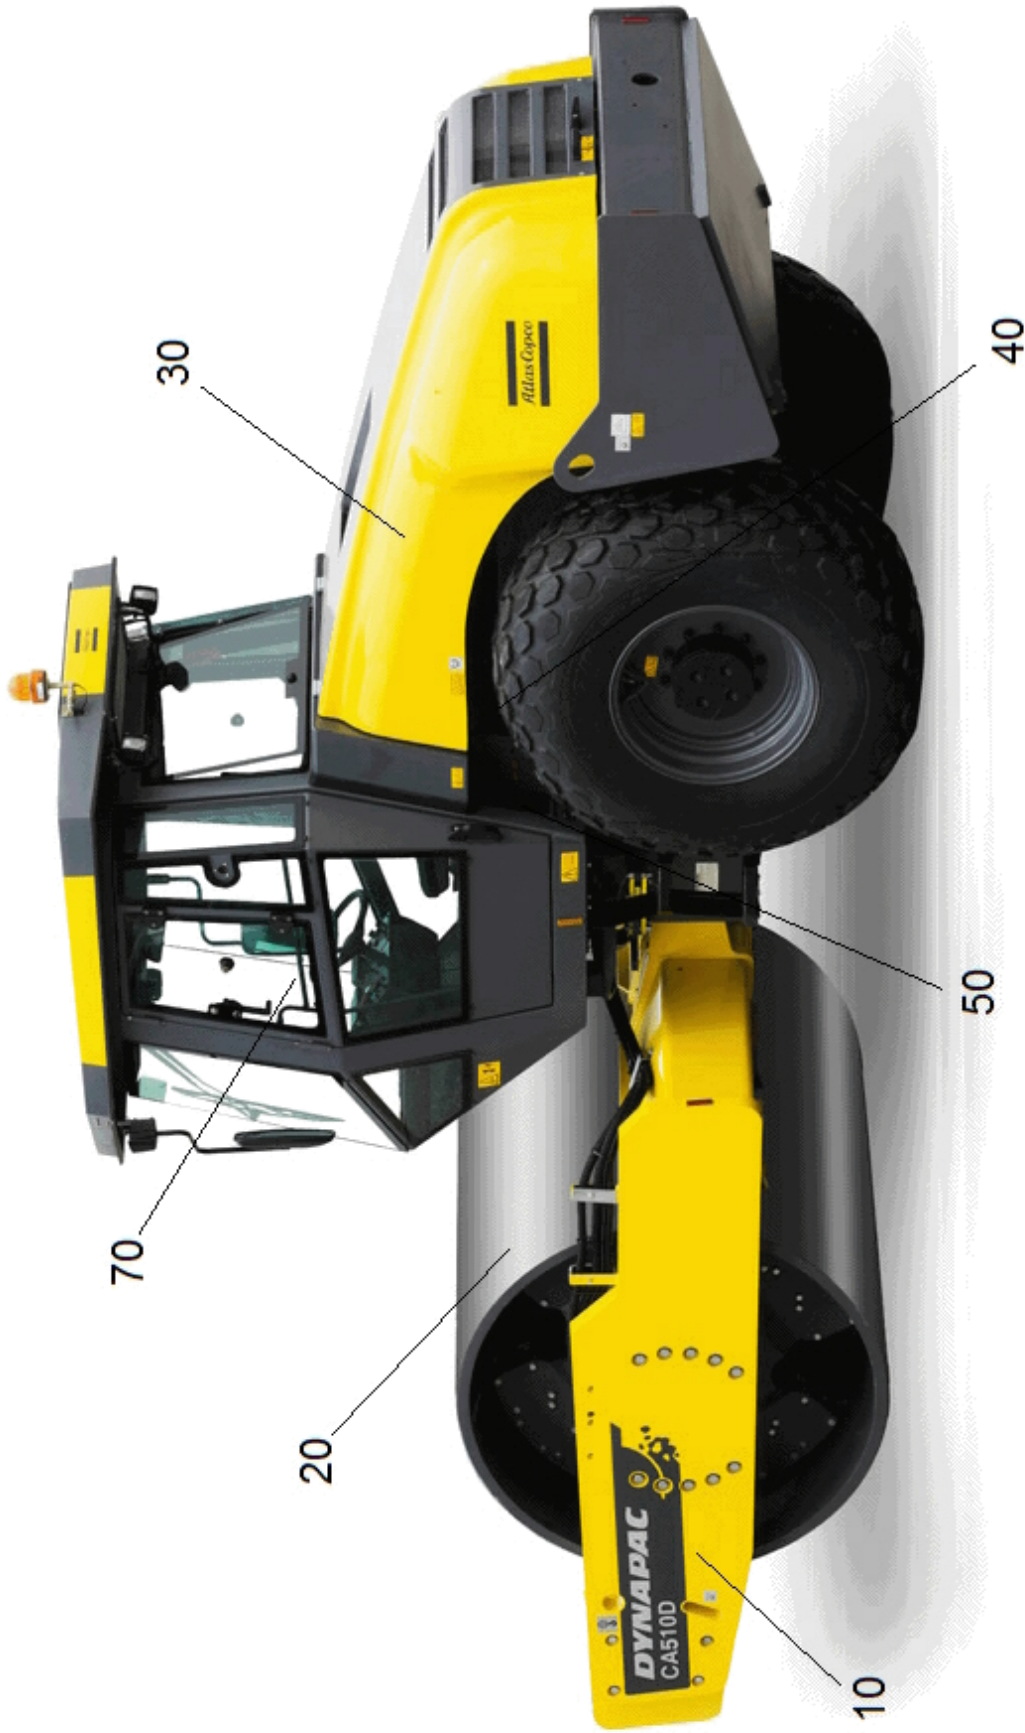

Spare Parts Catalogue

4812273250

Valid from serial number:
10000128x0C004141 -

Diesel engines:
Cummins 6BTA5.9-C170

Published catalogue issues valid for these rollers:

Catalogue	Issue date	Valid for serial numbers
4812273250	2014-09	10000128 x0C004141 -

CLICK HERE TO **DOWNLOAD** THE COMPLETE MANUAL

CA510D T2, 6BTAA5.9-C170 0C004141 -

60 80 90 91

4812273271 Service kit, 1000h

4700938883 Shock absorber kit, drum

Scrapers, Spring Steel

Drum cartridge Vibration side