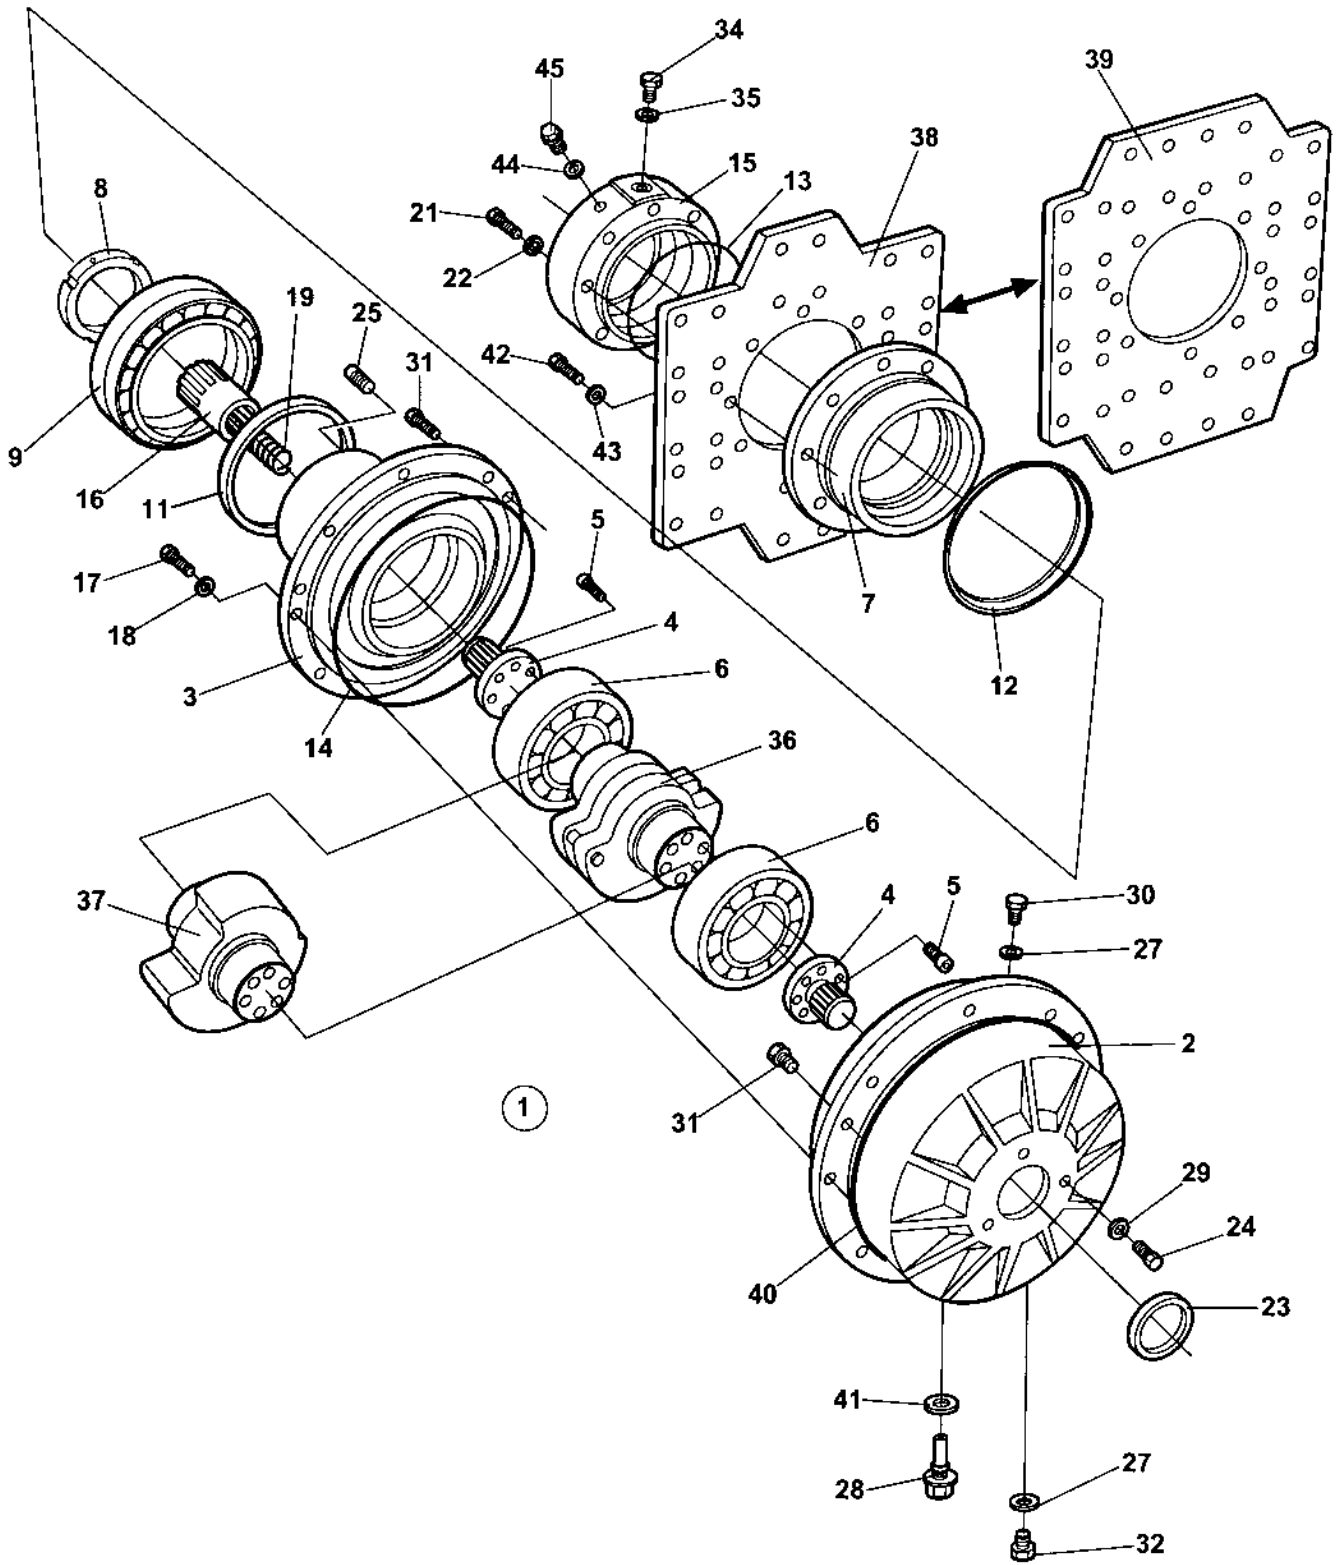

Spare Parts Catalogue

4812273250

Valid from serial number:
10000128x0C004141 -

Diesel engines:
Cummins 6BTA5.9-C170

Published catalogue issues valid for these rollers:

Catalogue	Issue date	Valid for serial numbers
4812273250	2014-09	10000128 x0C004141 -

CLICK HERE TO **DOWNLOAD** THE COMPLETE MANUAL

CA510D T2, 6BTAA5.9-C170 0C004141 -

60 80 90 91

4812273271 Service kit, 1000h

4700938883 Shock absorber kit, drum

Scrapers, Spring Steel

Drum cartridge Vibration side

Hydraulic oil tank

Working lights Option

Throttle control

Cab mounting

4812269976 Rotating beacon

4812273248 CA510D Manual complete, EN

2

3