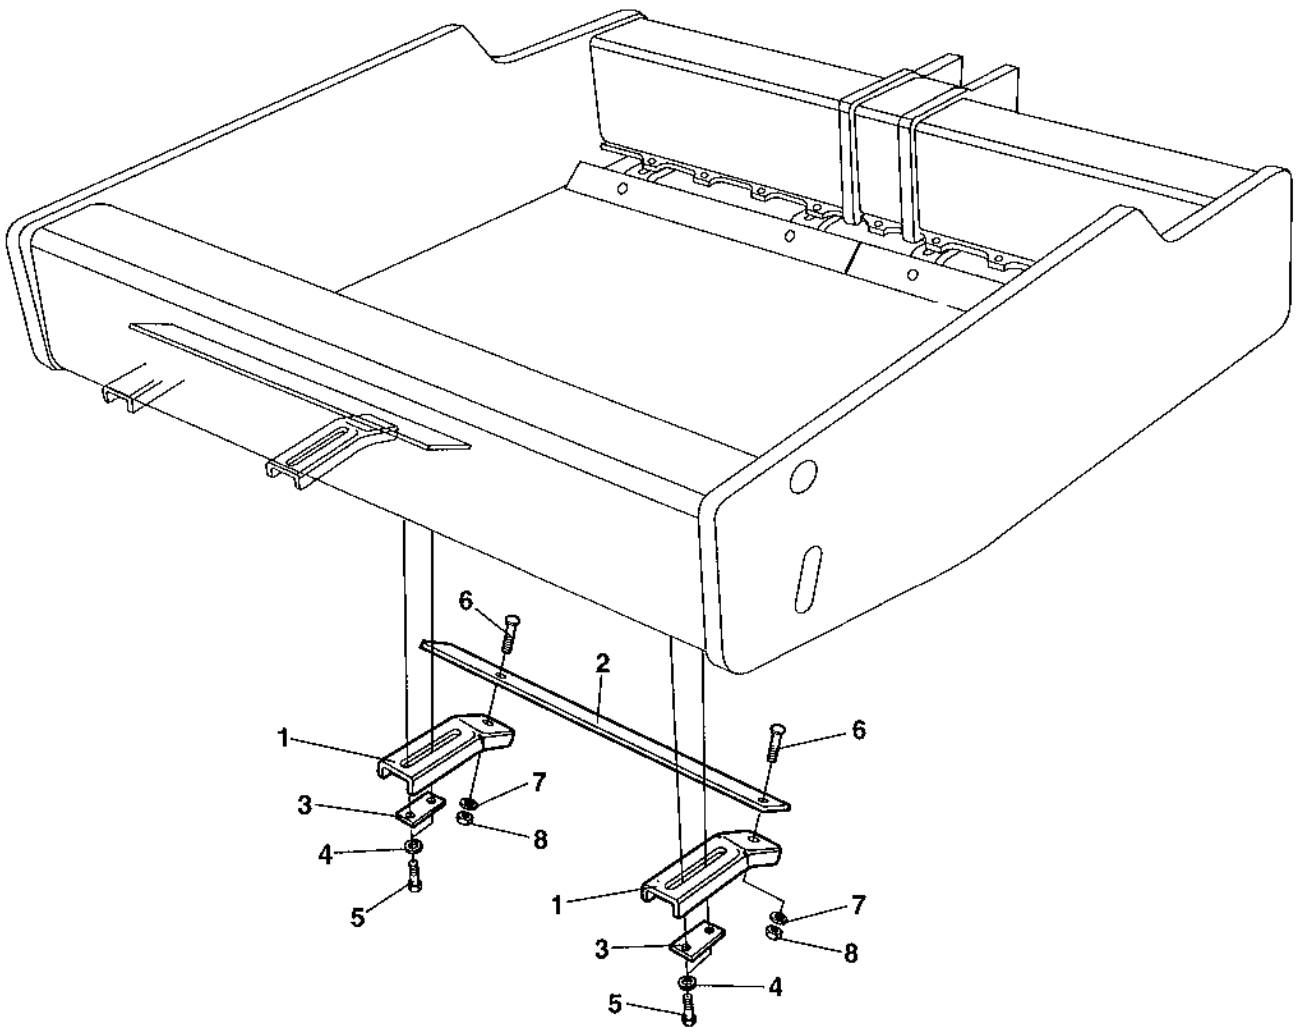

CLICK HERE TO **DOWNLOAD** THE COMPLETE MANUAL

CA510D T2, 6BTAA5.9-C170 0C004141 -

60 80 90 91

4812273271 Service kit, 1000h

4700938883 Shock absorber kit, drum

Scrapers, Spring Steel

Drum cartridge Vibration side