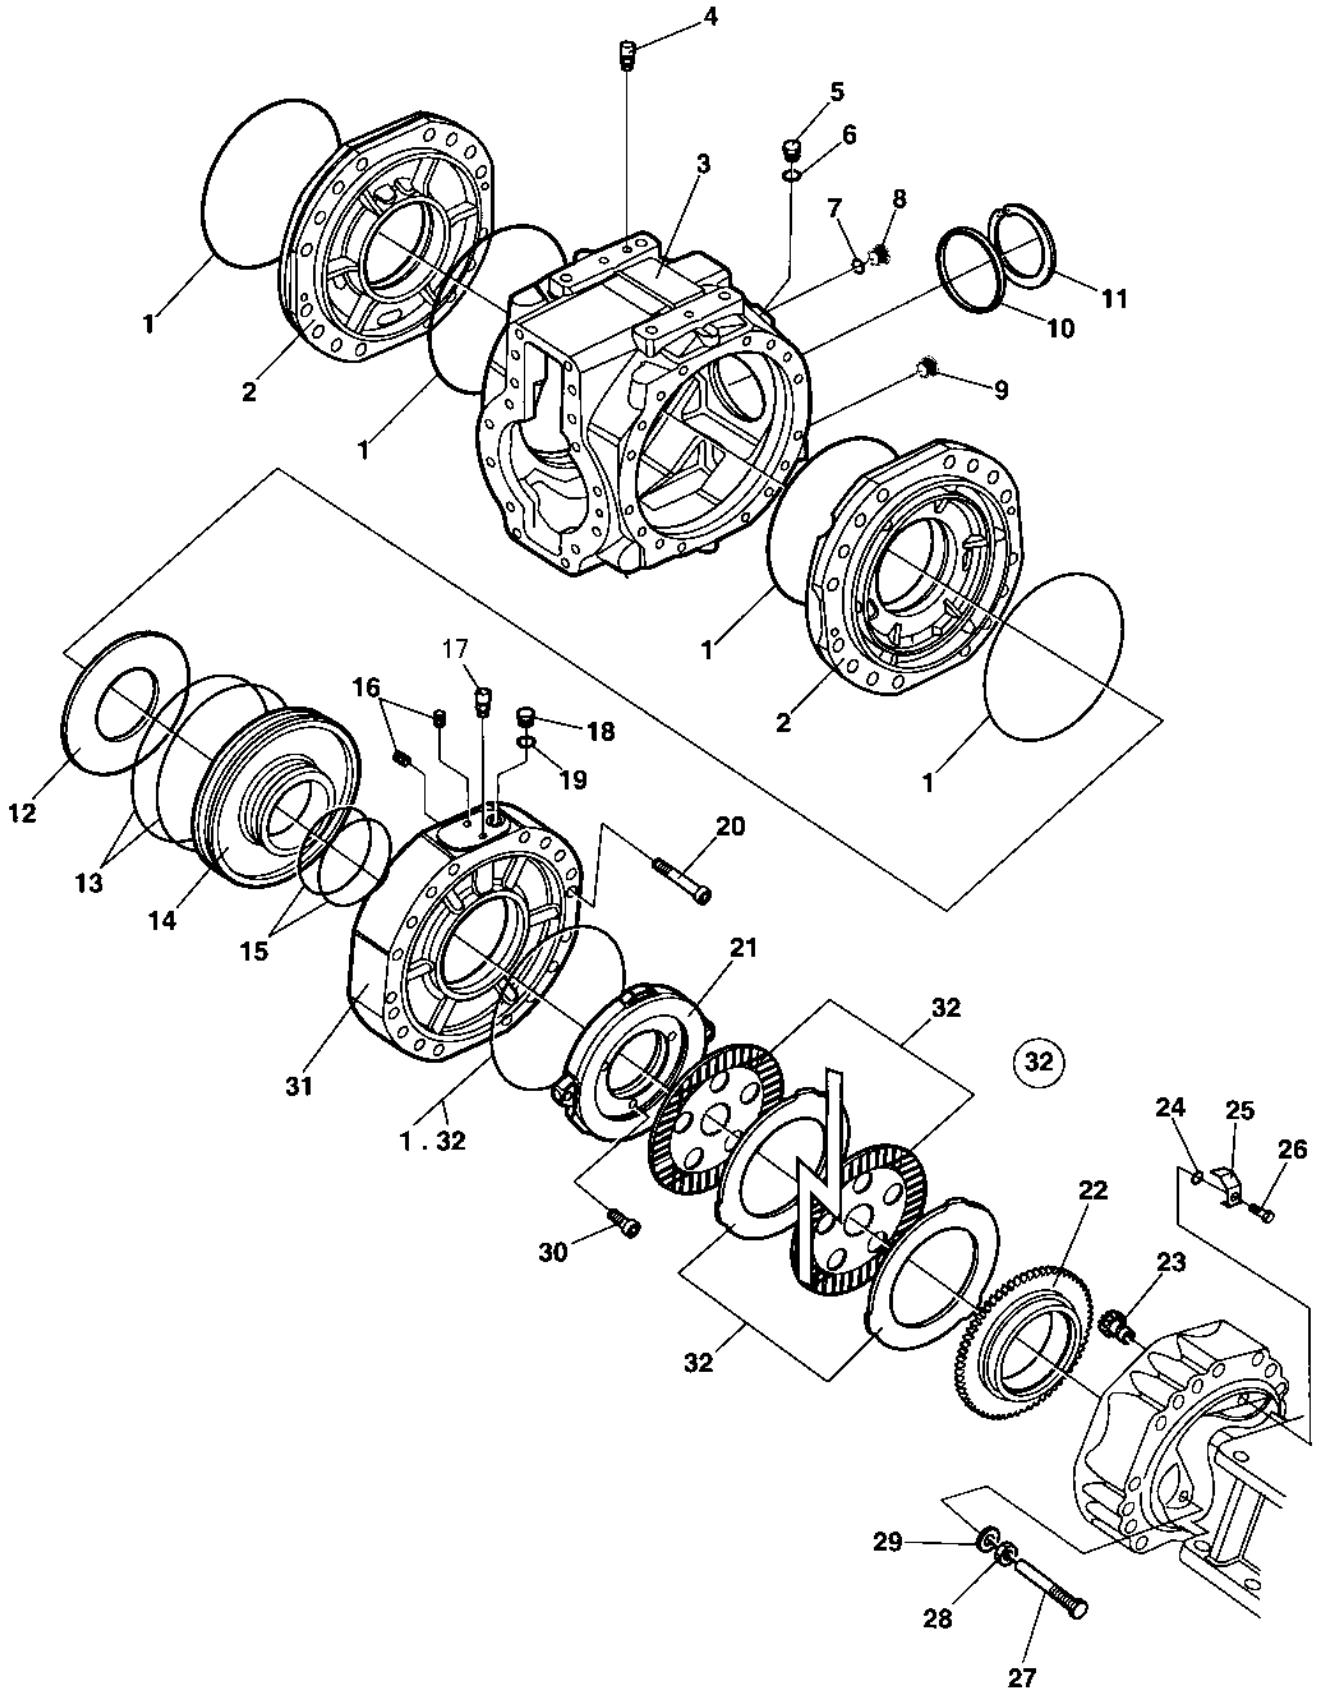

Differential housing and brakes