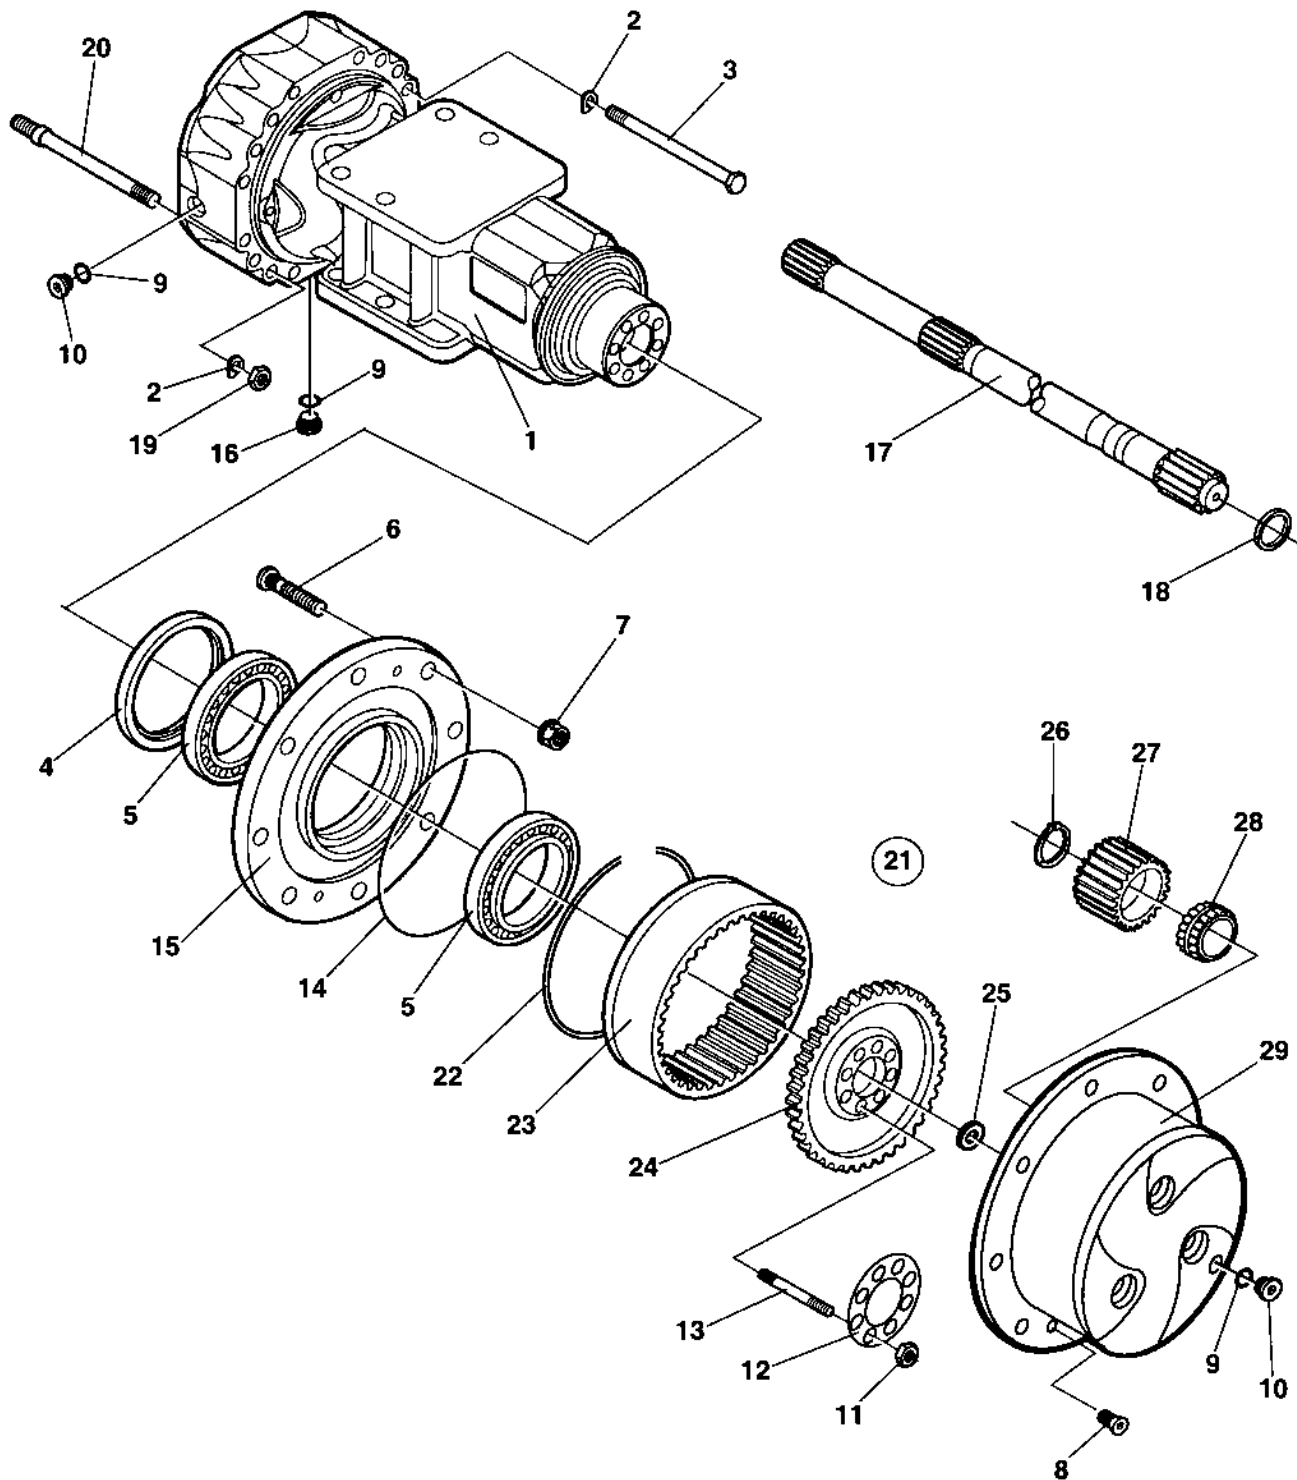

Planet gear