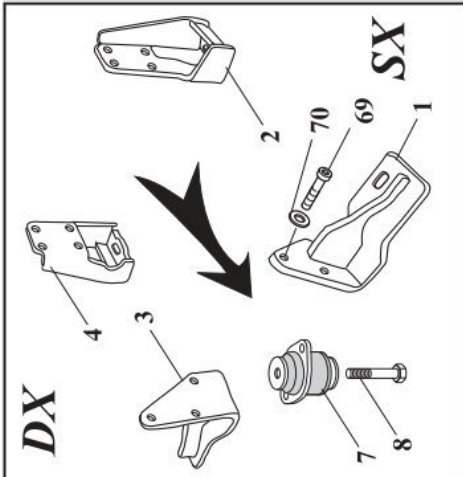

NUMERO TAVOLA RF0037   **VERSIONE** 00   **CODICE MACCHINA** AB 3500
TABLE NUMBER   **VERSION**   **MACHINE CODE**
23/02/06

DESCRIZIONE:

PEZZI DI RICAMBIO 1 (PER MOTORE DIESEL TURBO)
EXCHANGE PIECE (FOR TURBO-CHARGED DIESEL ENGINE)
PIÈCE DE RECHANGE (POUR MOTEUR DIESEL TURBOCOMPRESSE)
PIEZA DE REPUESTO (POR MOTOR DIESEL SOBREALIMENTADO)
ERSATZSTÜCK (FÜR DIESEL-TURBOMOTOR)