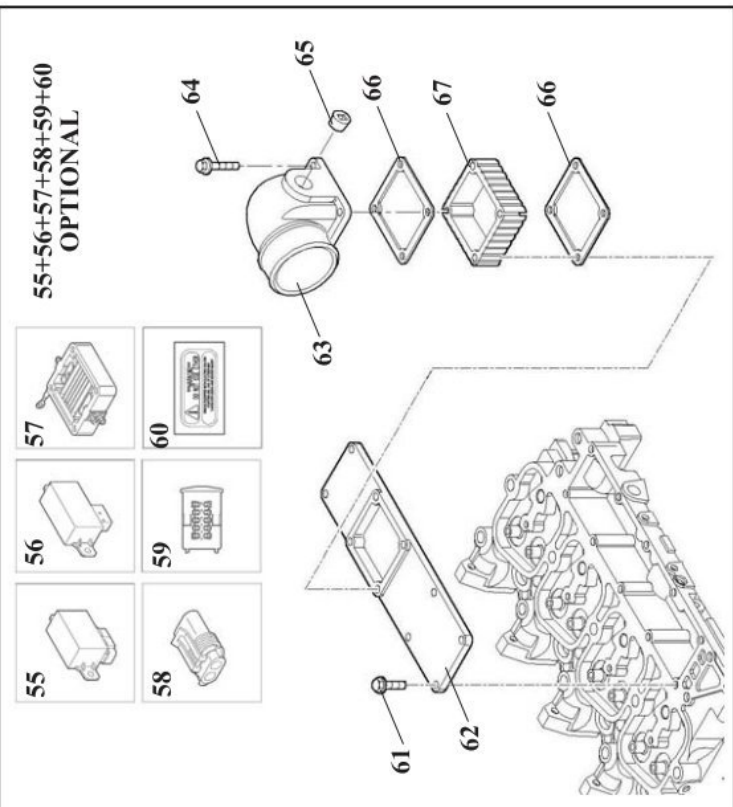

NUMERO TAVOLA RF0037   **VERSIONE** 00   **CODICE MACCHINA** AB 3500
TABLE NUMBER   **VERSION**   **MACHINE CODE**
23/02/06

DESCRIZIONE:

PEZZI DI RICAMBIO 1 (PER MOTORE DIESEL TURBO)
EXCHANGE PIECE (FOR TURBO-CHARGED DIESEL ENGINE)
PIÈCE DE RECHANGE (POUR MOTEUR DIESEL TURBOCOMPRESSE)
PIEZA DE REPUESTO (POR MOTOR DIESEL SOBREALIMENTADO)
ERSATZSTÜCK (FÜR DIESEL-TURBOMOTOR)