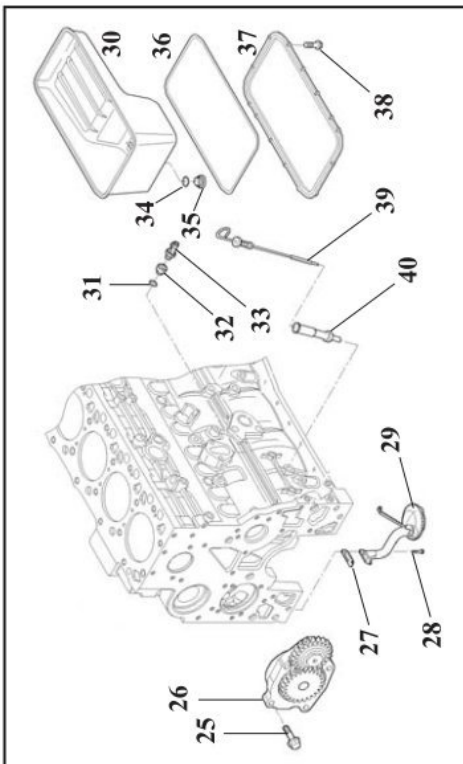

NUMERO TAVOLA RF0037   **VERSIONE** 00   **CODICE MACCHINA** AB 3500
TABLE NUMBER   **VERSION**   **MACHINE CODE**
23/02/06

DESCRIZIONE:

PEZZI DI RICAMBIO 1 (PER MOTORE DIESEL TURBO)
EXCHANGE PIECE (FOR TURBO-CHARGED DIESEL ENGINE)
PIÈCE DE RECHANGE (POUR MOTEUR DIESEL TURBOCOMPRESSE)
PIEZA DE REPUESTO (POR MOTOR DIESEL SOBREALIMENTADO)
ERSATZSTÜCK (FÜR DIESEL-TURBOMOTOR)