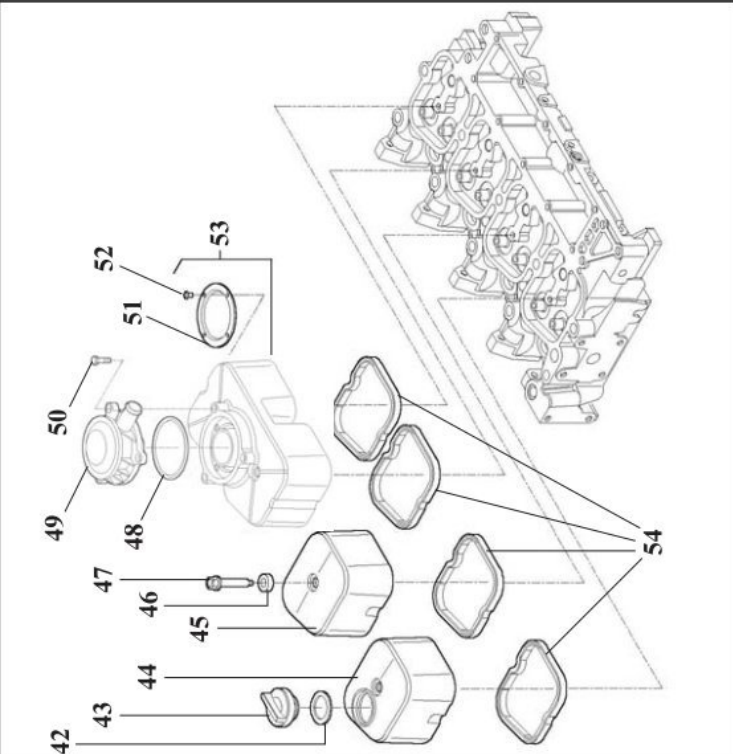

NUMERO TAVOLA RF0037   **VERSIONE** 00   **CODICE MACCHINA** AB 3500
TABLE NUMBER   **VERSION**   **MACHINE CODE**
23/02/06

DESCRIZIONE:

PEZZI DI RICAMBIO 1 (PER MOTORE DIESEL TURBO)
EXCHANGE PIECE (FOR TURBO-CHARGED DIESEL ENGINE)
PIÈCE DE RECHANGE (POUR MOTEUR DIESEL TURBOCOMPRESSE)
PIEZA DE REPUESTO (POR MOTOR DIESEL SOBREALIMENTADO)
ERSATZSTÜCK (FÜR DIESEL-TURBOMOTOR)