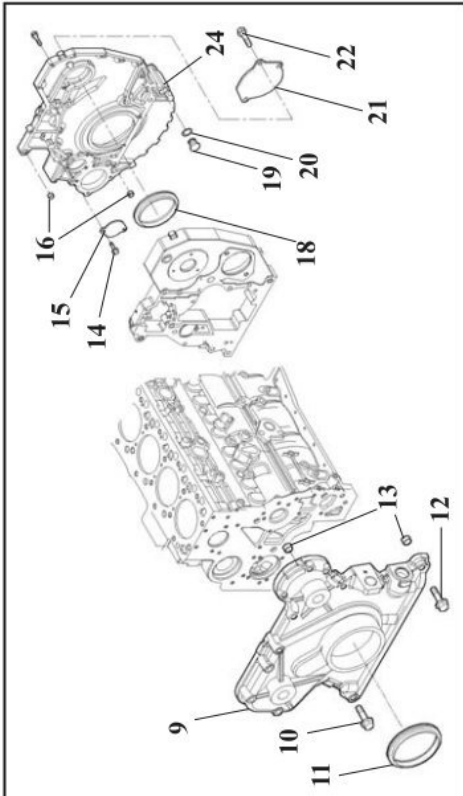

NUMERO TAVOLA RF0037   **VERSIONE** 00   **CODICE MACCHINA** AB 3500
TABLE NUMBER   **VERSION**   **MACHINE CODE**
23/02/06

DESCRIZIONE:

PEZZI DI RICAMBIO 1 (PER MOTORE DIESEL TURBO)
EXCHANGE PIECE (FOR TURBO-CHARGED DIESEL ENGINE)
PIÈCE DE RECHANGE (POUR MOTEUR DIESEL TURBOCOMPRESSE)
PIEZA DE REPUESTO (POR MOTOR DIESEL SOBREALIMENTADO)
ERSATZSTÜCK (FÜR DIESEL-TURBOMOTOR)