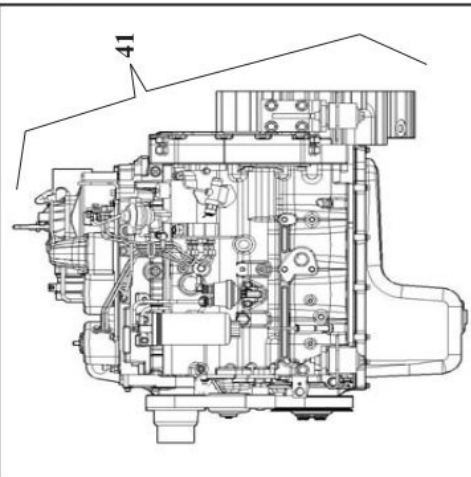

NUMERO TAVOLA RF0037   **VERSIONE** 00   **CODICE MACCHINA** AB 3500
TABLE NUMBER   **VERSION**   **MACHINE CODE**
23/02/06

DESCRIZIONE:

PEZZI DI RICAMBIO 1 (PER MOTORE DIESEL TURBO)
EXCHANGE PIECE (FOR TURBO-CHARGED DIESEL ENGINE)
PIÈCE DE RECHANGE (POUR MOTEUR DIESEL TURBOCOMPRESSE)
PIEZA DE REPUESTO (POR MOTOR DIESEL SOBREALIMENTADO)
ERSATZSTÜCK (FÜR DIESEL-TURBOMOTOR)