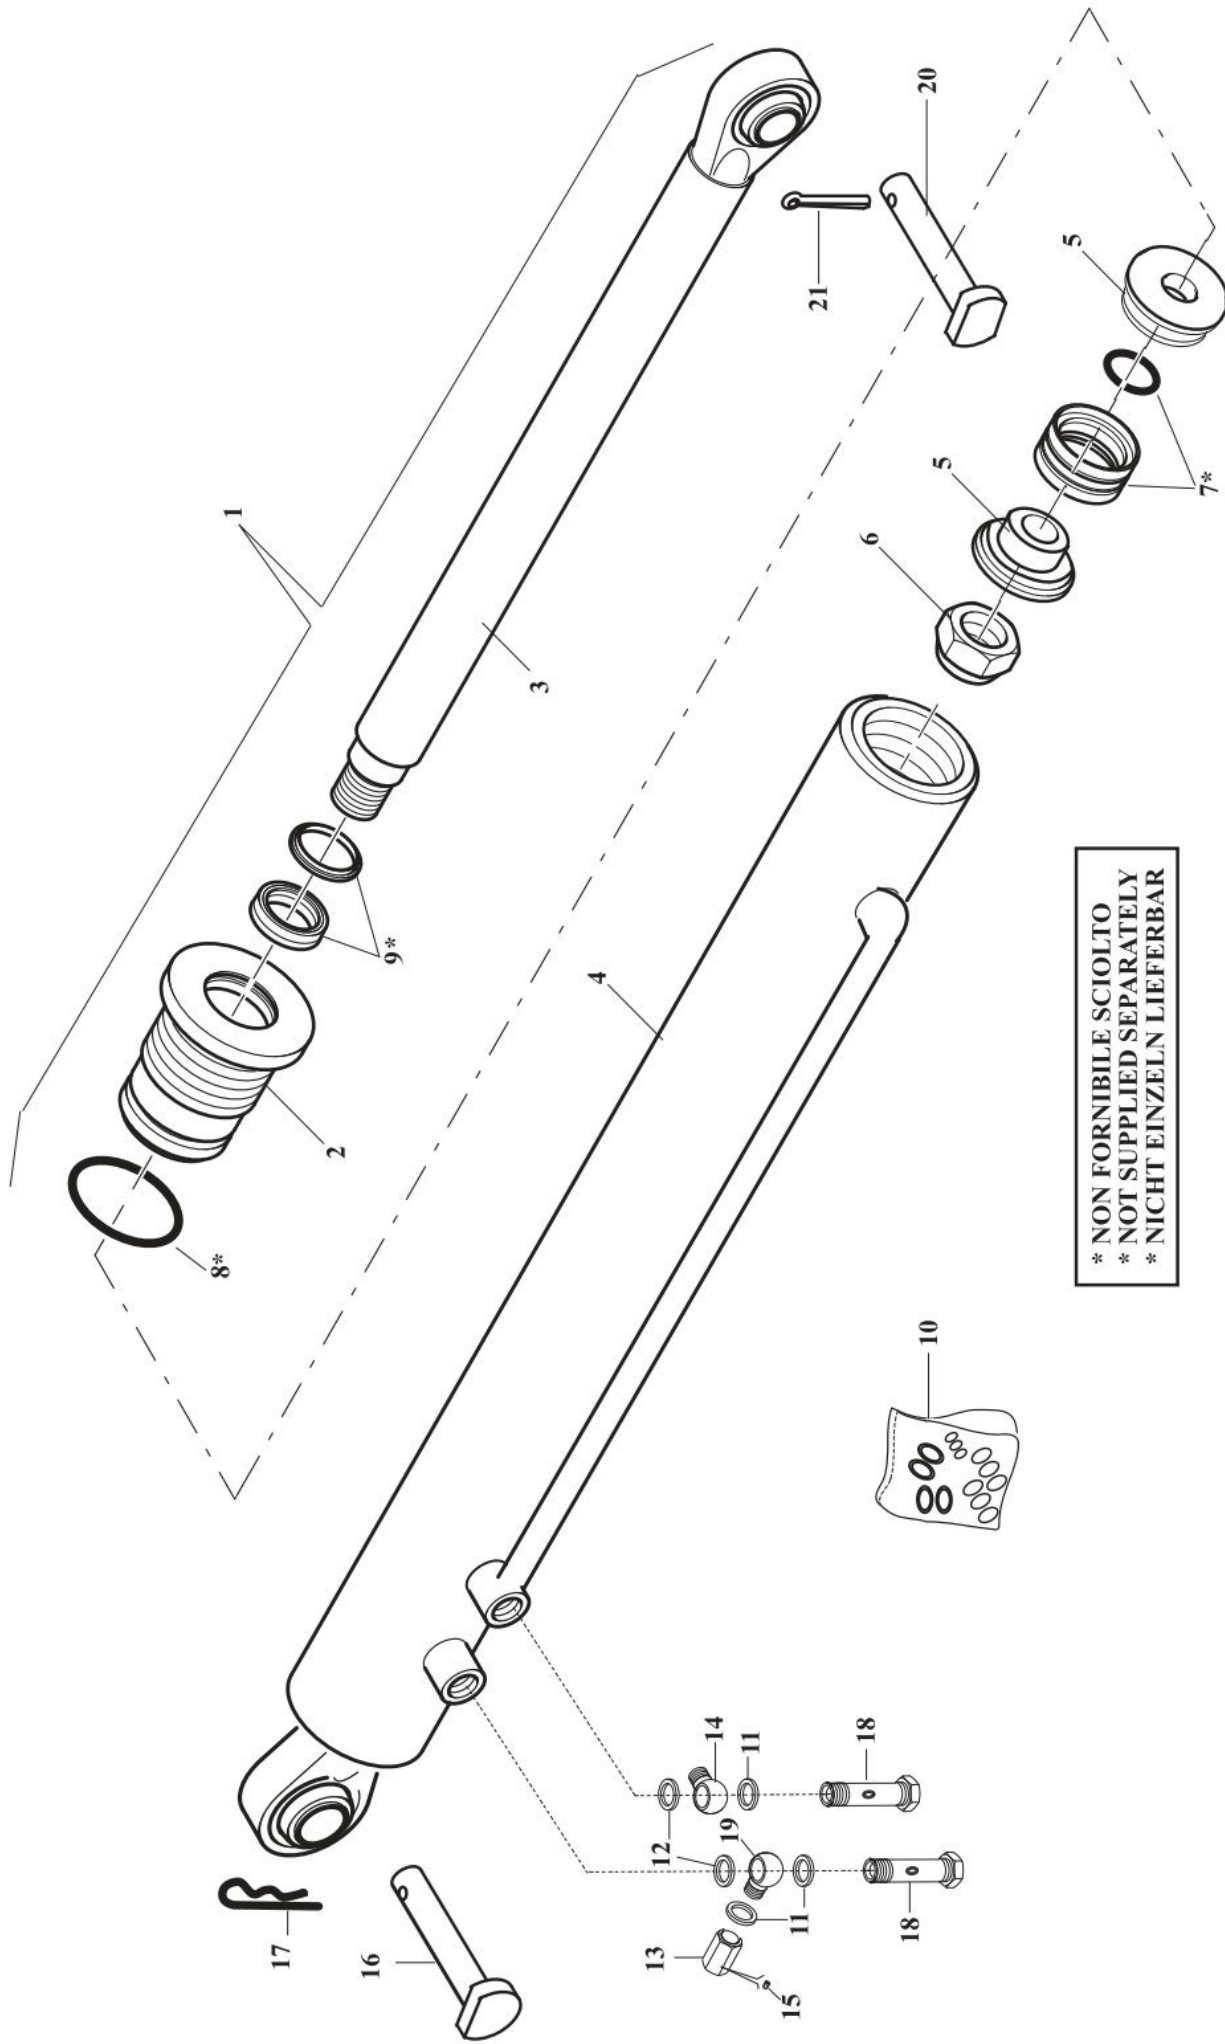

NUMERO TAVOLA
 TABLE NUMBER
R10061

Table	Position	Code	Description	Qty
R20049	35	BCN9517/CL	STOP	1
R20049	36	BCN9511/CL	STOP	1
R20049	37	BCN9627	PANEL	1
R20049	38	BAA7254	SCREW	1
R20049	39	BAA7253	SCREW	1
R20049	40	BAL5115	WASHER	1
R20049	41	BAG4118	NUT	1
R20049	42	BSC0068	KIT	1
R20049	43	BSC0069	FASTENER	1
R20049	44	BSC0061	FASTENER	1
R20049	45	BAG4117	NUT	1
R20049	46	BAA7202	SCREW	1
R20049	48	BCN7673	SUPPORT	1

PARTI ELETTRICHE
 ELECTRIC COMPONENT
 COMPOSANTE ELECTRIQUE
 COMPONENTS ELECTRICAS
 ELEKTRISCHE KOMPONENTE

DESCRIZIONE:

CODICE MACCHINA
 MACHINE CODE
AB 3500

VERSIONE
 VERSION
00
 06/04/06

NUMERO TAVOLA
 TABLE NUMBER
R30059

Table	Position	Code	Description	Qty
R50065_01	18	BLE5670/36	FLEXIBLE PIPE	1
R50065_01	20	BKP0997	FLEXIBLE PIPE	1
R50065_01	21	BKP0997	FLEXIBLE PIPE	1
R50065_01	22	BKQ5651	FLEXIBLE PIPE	1
R50065_01	23	BKQ5651	FLEXIBLE PIPE	1
R50065_01	24	BKQ5651	FLEXIBLE PIPE	1
R50065_01	25	BKQ5651	FLEXIBLE PIPE	1
R50065_01	26	BKR6930	FLEXIBLE PIPE	1
R50065_01	27	BKR6930	FLEXIBLE PIPE	1
R50065_01	28	BKQ5560	FLEXIBLE PIPE	1
R50065_01	29	BKQ5560	FLEXIBLE PIPE	1
R50065_01	30	BKF5080	FLEXIBLE PIPE	1
R50065_01	31	BKL2060	TUBE	1
R50065_01	33	BKR6997	FLEXIBLE PIPE	1
R50065_01	34	BKR6997	FLEXIBLE PIPE	1
R50065_01	35	BKO3550	FLEXIBLE PIPE	1
R50065_01	36	BKO3550	FLEXIBLE PIPE	1
R50065_01	37	BLB7710	FLEXIBLE PIPE	1
R50065_01	39	BKL0040	FLEXIBLE PIPE	1
R50065_01	48	BLE4620	FLEXIBLE PIPE	1
R50065_01	49	BLE5570	FLEXIBLE PIPE	1
R50065_01	50	BLB0994	FLEXIBLE PIPE	1
R50065_01	51	BLB0994	FLEXIBLE PIPE	1
R50065_01	52	BKF4490	FLEXIBLE PIPE	1
R50065_01	53	BKF5250	FLEXIBLE PIPE	1
R50065_01	84	BKC6750	FLEXIBLE PIPE	1
R50065_01	85	BKC7155	FLEXIBLE PIPE	1
R50065_01	86	BKC6790	FLEXIBLE PIPE	1
R50065_01	89	BKC6850	FLEXIBLE PIPE	1
R50065_01	91	BKC6760	FLEXIBLE PIPE	1
R50065_01	93	BKC7075	FLEXIBLE PIPE	1
R50065_01	98	BKC6690	FLEXIBLE PIPE	1
R50065_01	99	BLE4052	FLEXIBLE PIPE	1
R50065_01	538	BHE1134	ONE WAY VALVE	1