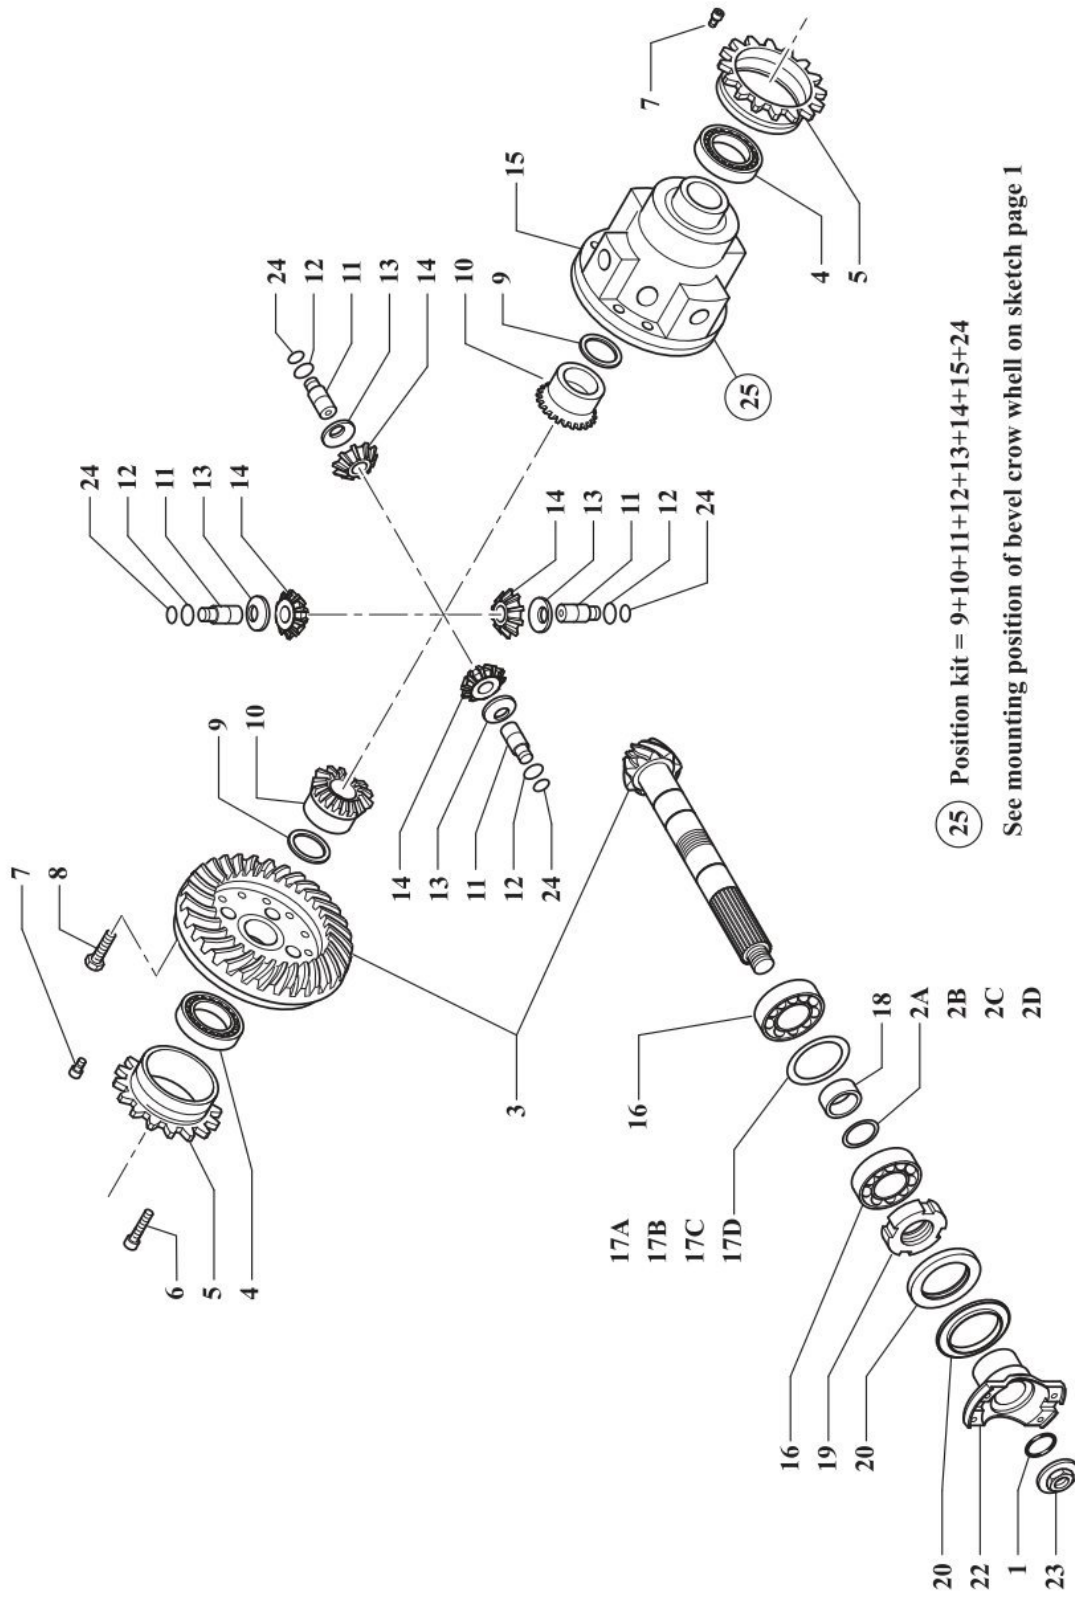

25 Position kit = 9+10+11+12+13+14+15+24

See mounting position of bevel crown wheel on sketch page 1

NUMERO TAVOLA TABLE NUMBER RA0029	VERSIONE VERSION 00 31/01/06	CODICE MACCHINA MACHINE CODE AB 3500		DESCRIZIONE: DIFFERENZIALE ANTERIORE FRONT AXLE COMPONENTS DIFFERENTIAL ANTERIEUR DIFFERENTIAL DEL'ANTERO