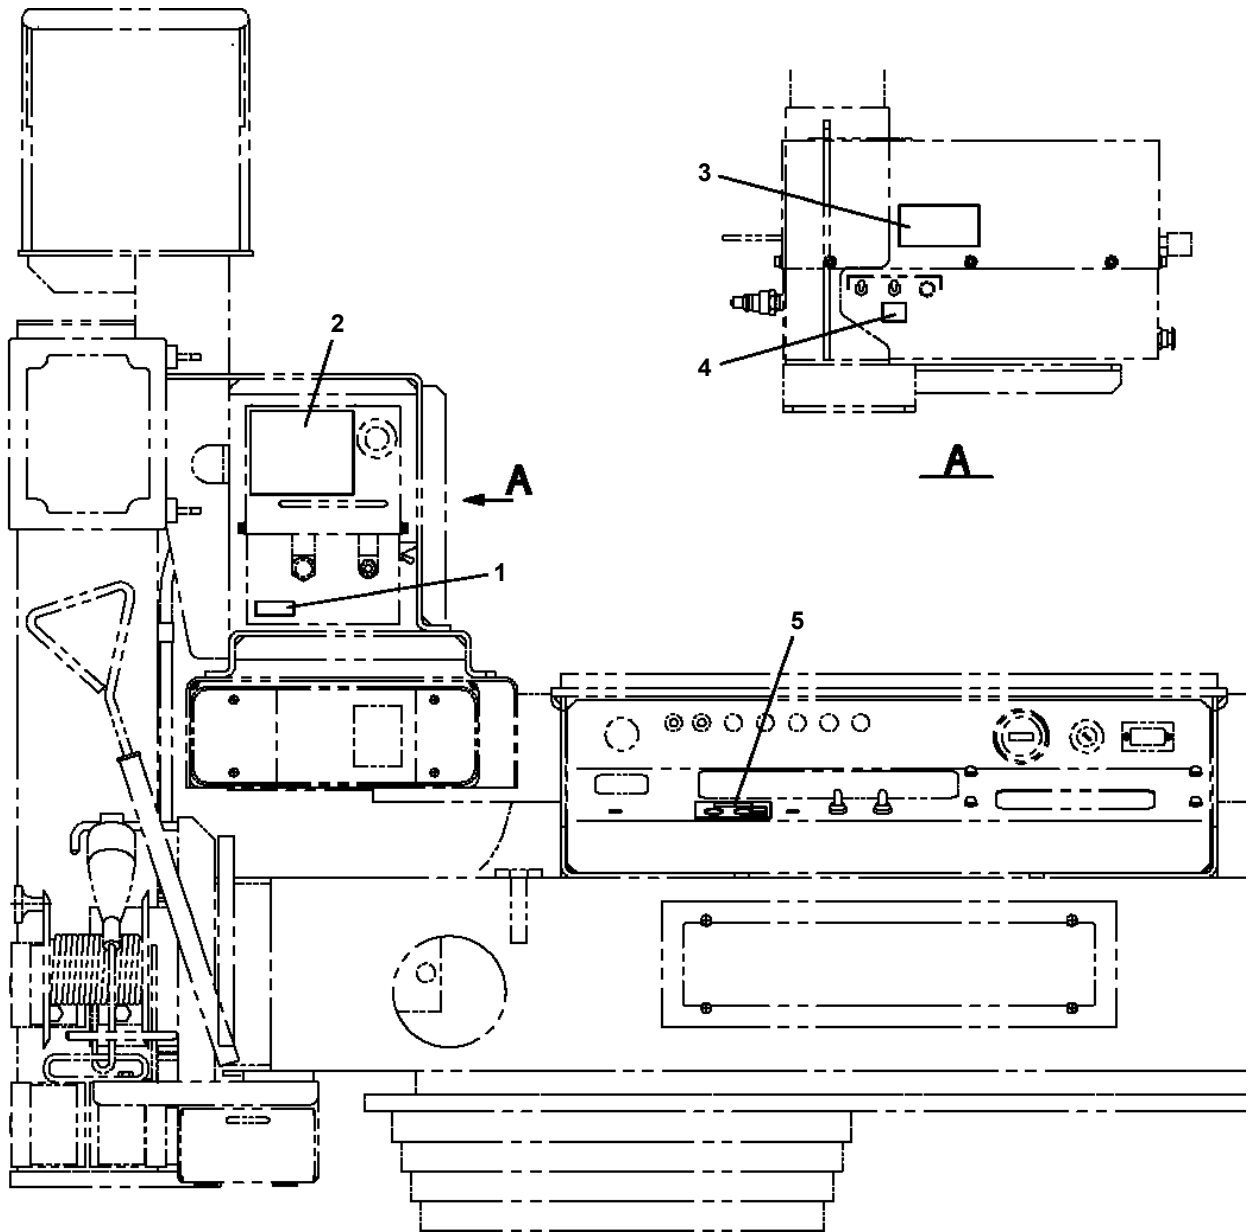

AT-146-2A 42095942400 LOWER, ISUZU PDG-NKR85YN-E5NAHY-M

Pos No.	Parts No	Parts Name	Qty	Unit	Technical Data	Serial No (Start)	Serial No (End)	Remarks	Pages
1	42935490100	HARNESS	1						
2	82161201010	RELAY	1						

AT-146-2A 42095942400 LOWER,ISUZU PDG-NKR85YN-E5NAHY-M
PO1014245-00 PLATE ASSY,NAME