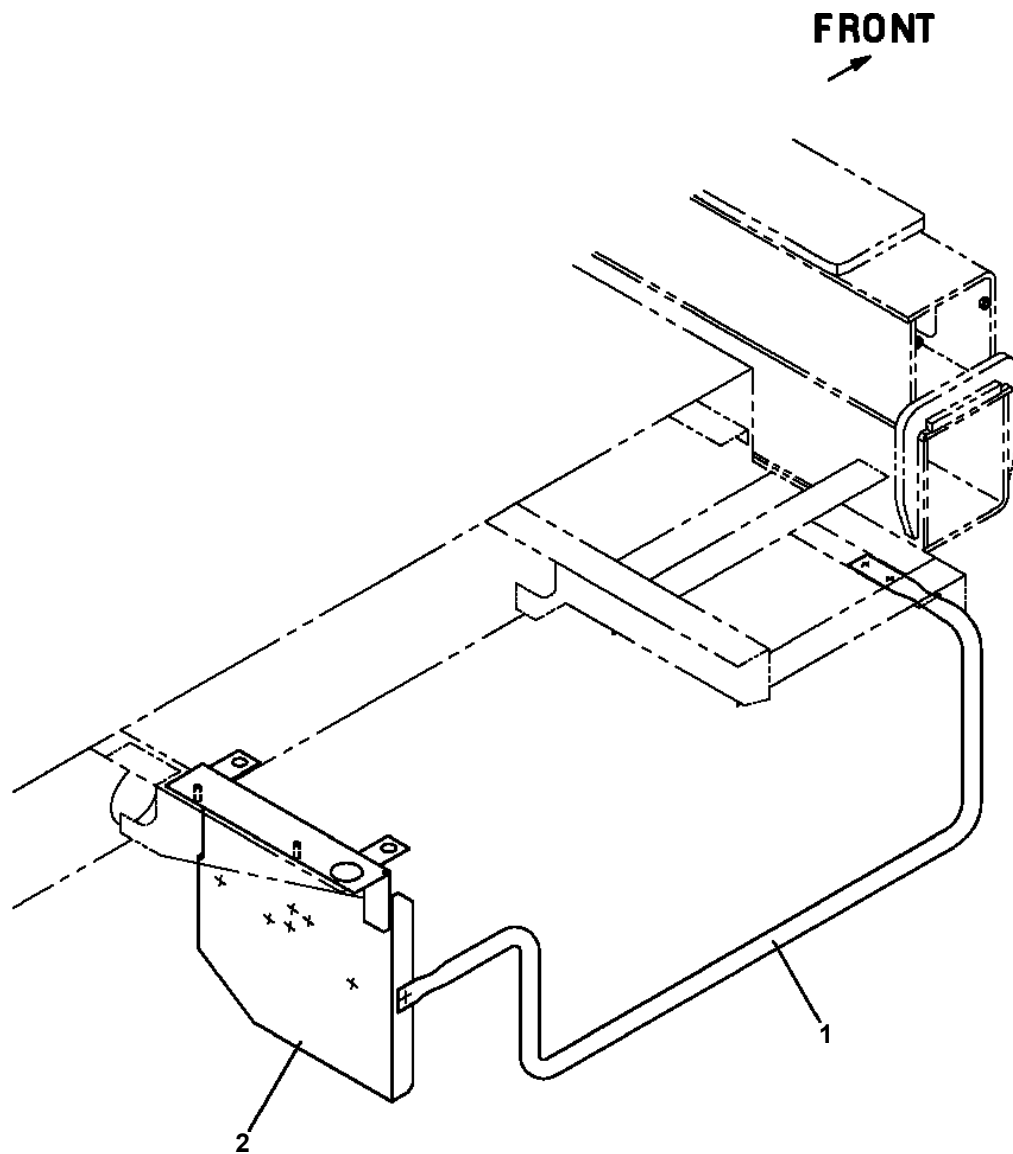

**AT-146-2A 42095942400 LOWER, ISUZU PDG-NKR85YN-E5NAHY-M
PX1200687-00 SIDE GUARD**