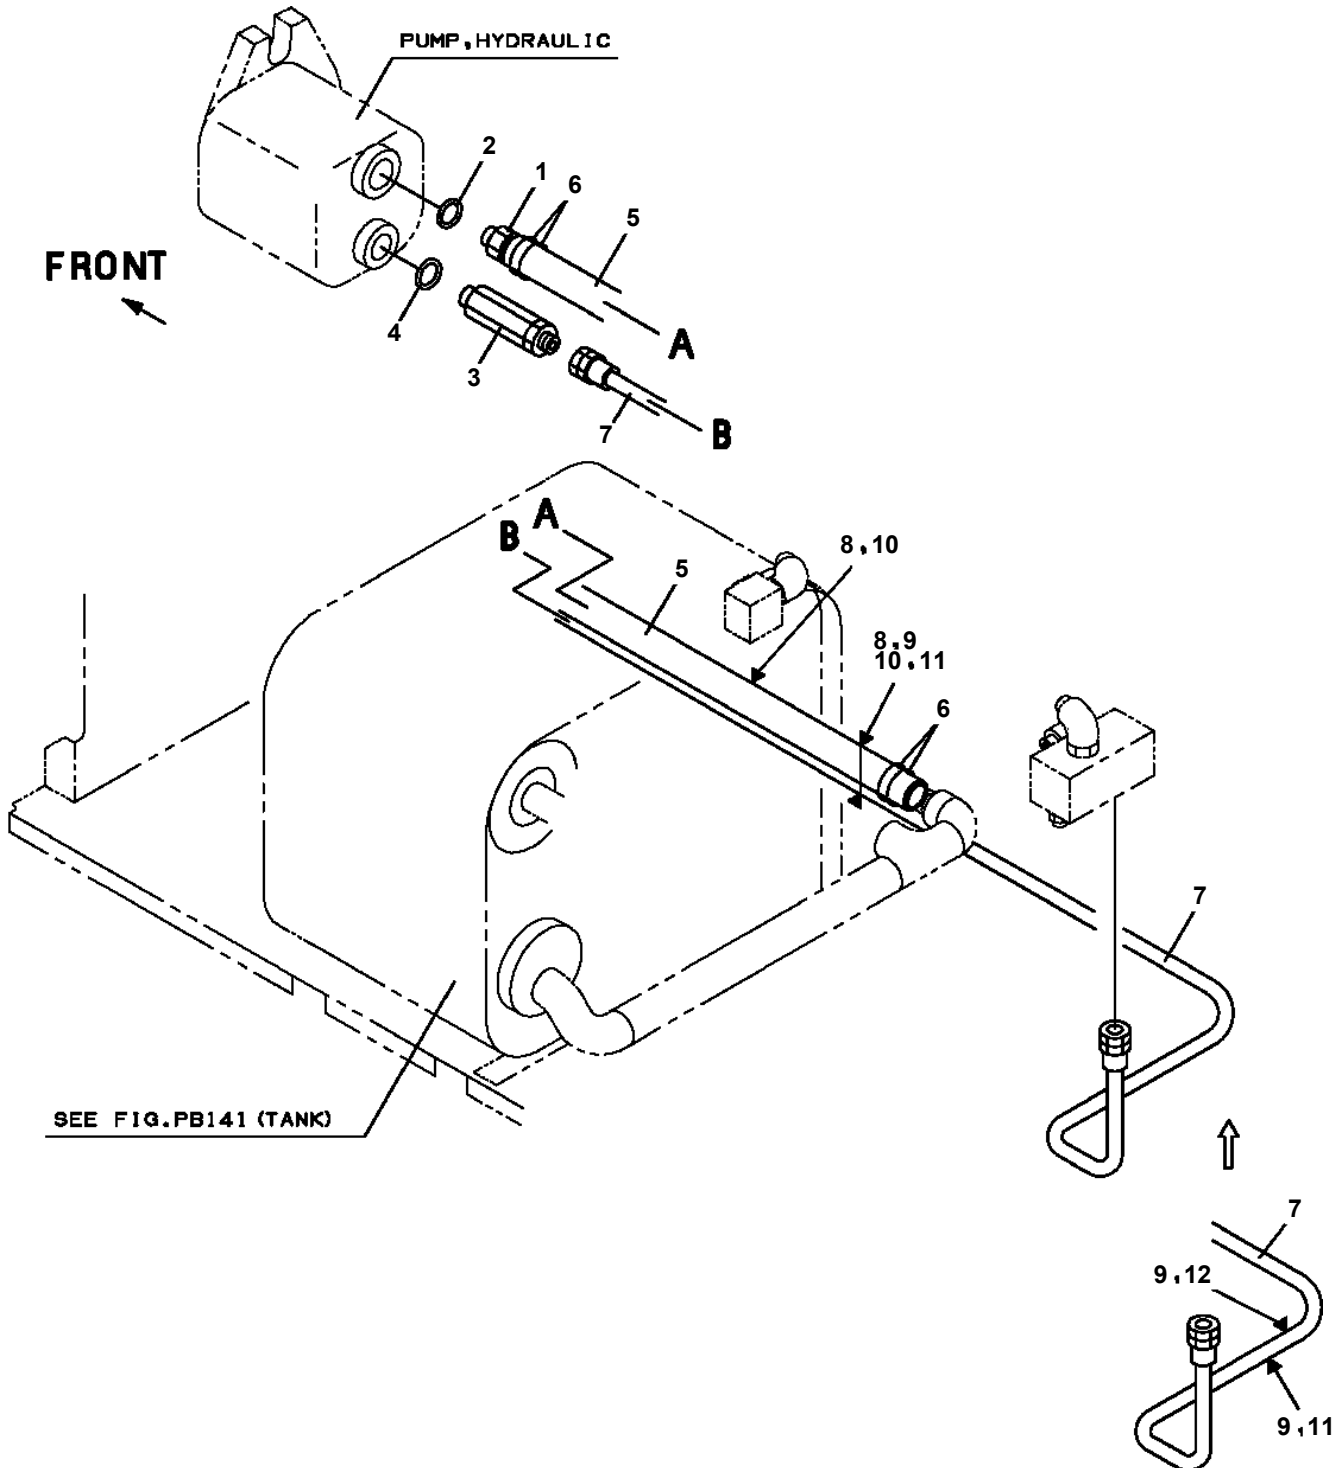

AT-146-2A 42095942400 LOWER,ISUZU PDG-NKR85YN-E5NAHY-M

PO1000127-01 INDICATION PLATES

PX2001101-00 CARRIER UNIT

ASSEMBLY

CLICK HERE TO **DOWNLOAD** THE COMPLETE MANUAL

- Thank you very much for reading the preview of the manual.
- You can download the complete manual from: www.heydownloads.com by clicking the link below

- Please note: If there is no response to CLICKING the link, please download this PDF first and then click on it.

CLICK HERE TO **DOWNLOAD** THE COMPLETE MANUAL

**AT-146-2A 42095942400 LOWER,ISUZU PDG-NKR85YN-E5NAHY-M
PB1411567-00 PIPING,LOWER**

AT-146-2A 42095942400 LOWER, ISUZU PDG-NKR85YN-E5NAHY-M

| Pos No. | Parts No | Parts Name | Qty | Unit | Technical Data | Serial No (Start) | Serial No (End) | Remarks | Pages |
|---------|-------------|------------|-----|------|----------------|-------------------|-----------------|---------|-------|
| 100 | 42900360100 | HARNESS | 1 | | | | | | |

AT-146-2A 42095942400 LOWER,ISUZU PDG-NKR85YN-E5NAHY-M

| Pos No. | Parts No | Parts Name | Qty | Unit | Technical Data | Serial No (Start) | Serial No (End) | Remarks | Pages |
|---------|-------------|--------------|-----|------|----------------|-------------------|-----------------|---------|-------|
| 3 | 16025153030 | SPRING | 1 | | | | | | |
| 4 | 91000501500 | O-RING | 1 | | AS568-015 | | | | |
| 5 | 91002802200 | O-RING | 1 | | 1B P22 | | | | |
| 6 | 91002801001 | O-RING | 1 | | 1B P10A | | | | |
| 10 | 16025153020 | SPRING | 1 | | | | | | |
| 14 | 91001001600 | O-RING | 2 | | 1A S16 | | | | |
| 30 | 36604750000 | VALVE,RELIEF | 1 | | | | | | |