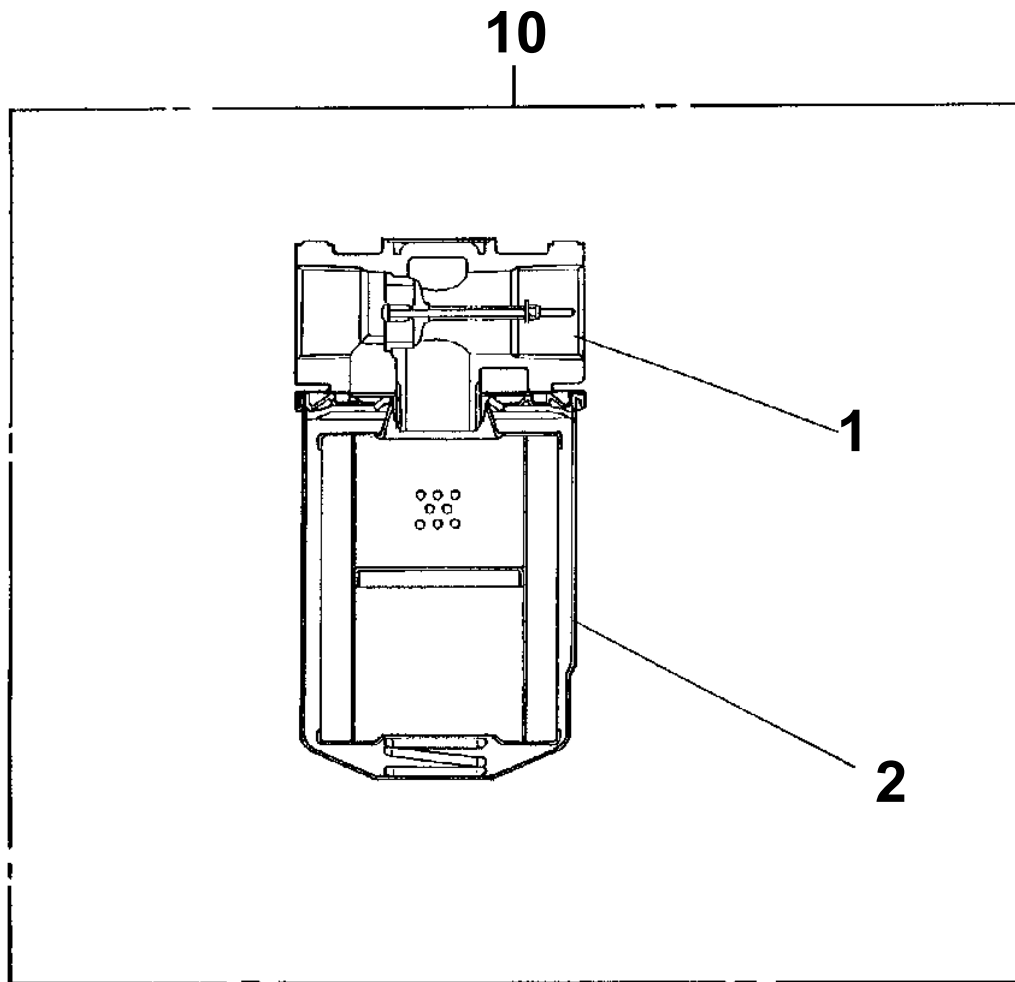

AT-255-1 42098132300 LOWER, HINO FD1JJUA
PI1300061-02 FILTER,OIL (YAMASHIN)

Assembly Name FILTER, OIL