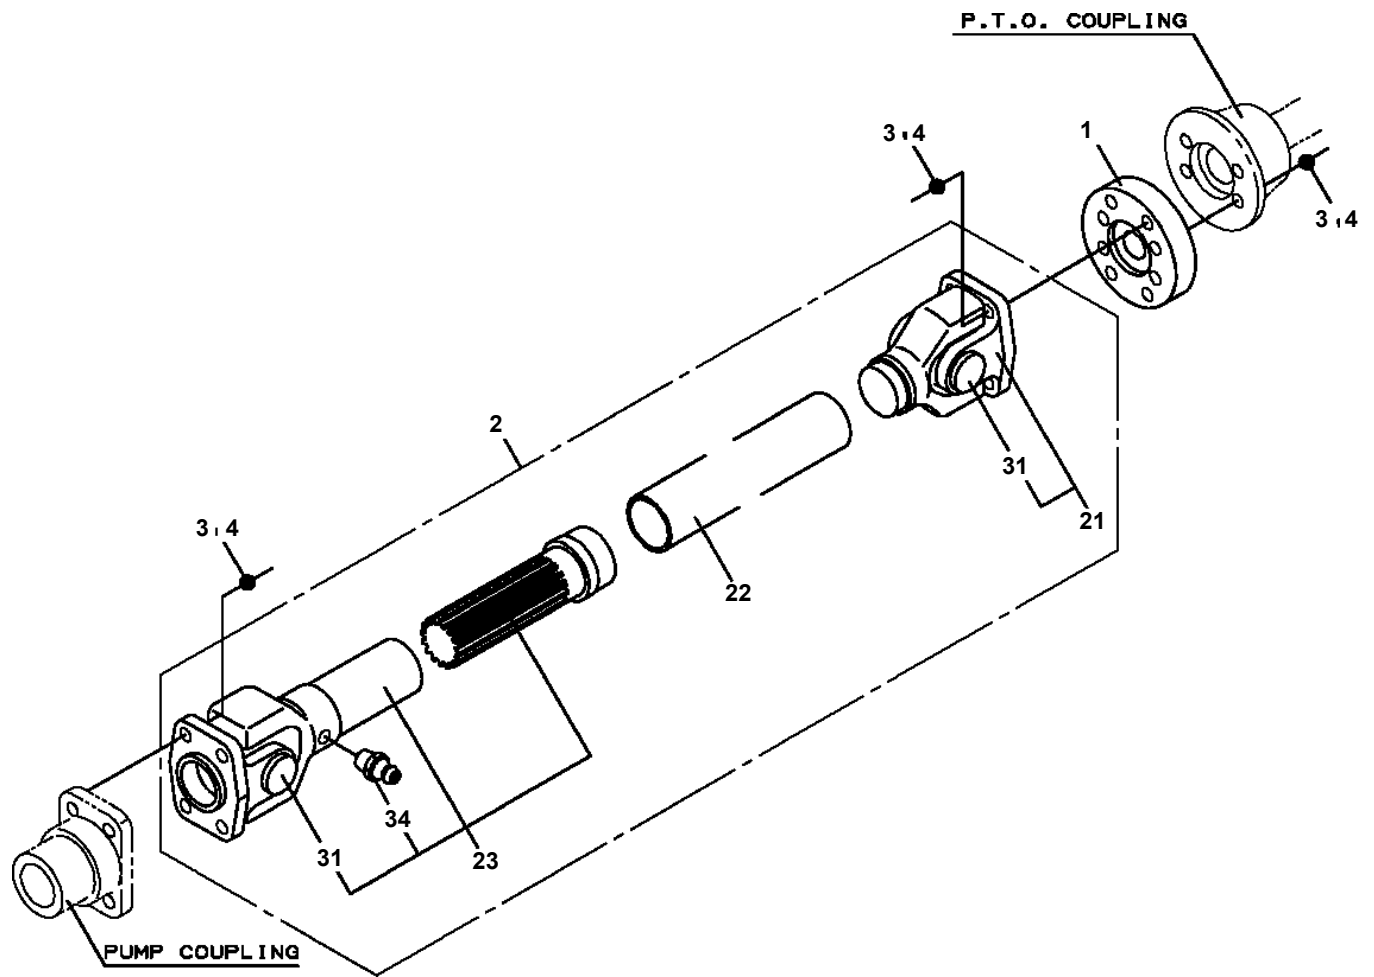

AT-255-1 42098132300 LOWER, HINO FD1JJUA

Pos No.	Parts No	Parts Name	Qty	Unit	Technical Data	Serial No (Start)	Serial No
2	42652131350	CONTROLLER (AC2/ADJUSTING PUMP REV.)	1				
3	(*****)	LOAD HANDING ASSY (EXP.)	1				

**AT-255-1 42098132300 LOWER, HINO FD1JJUA
PD5230001-00 DRIVING ASSY,PUMP**