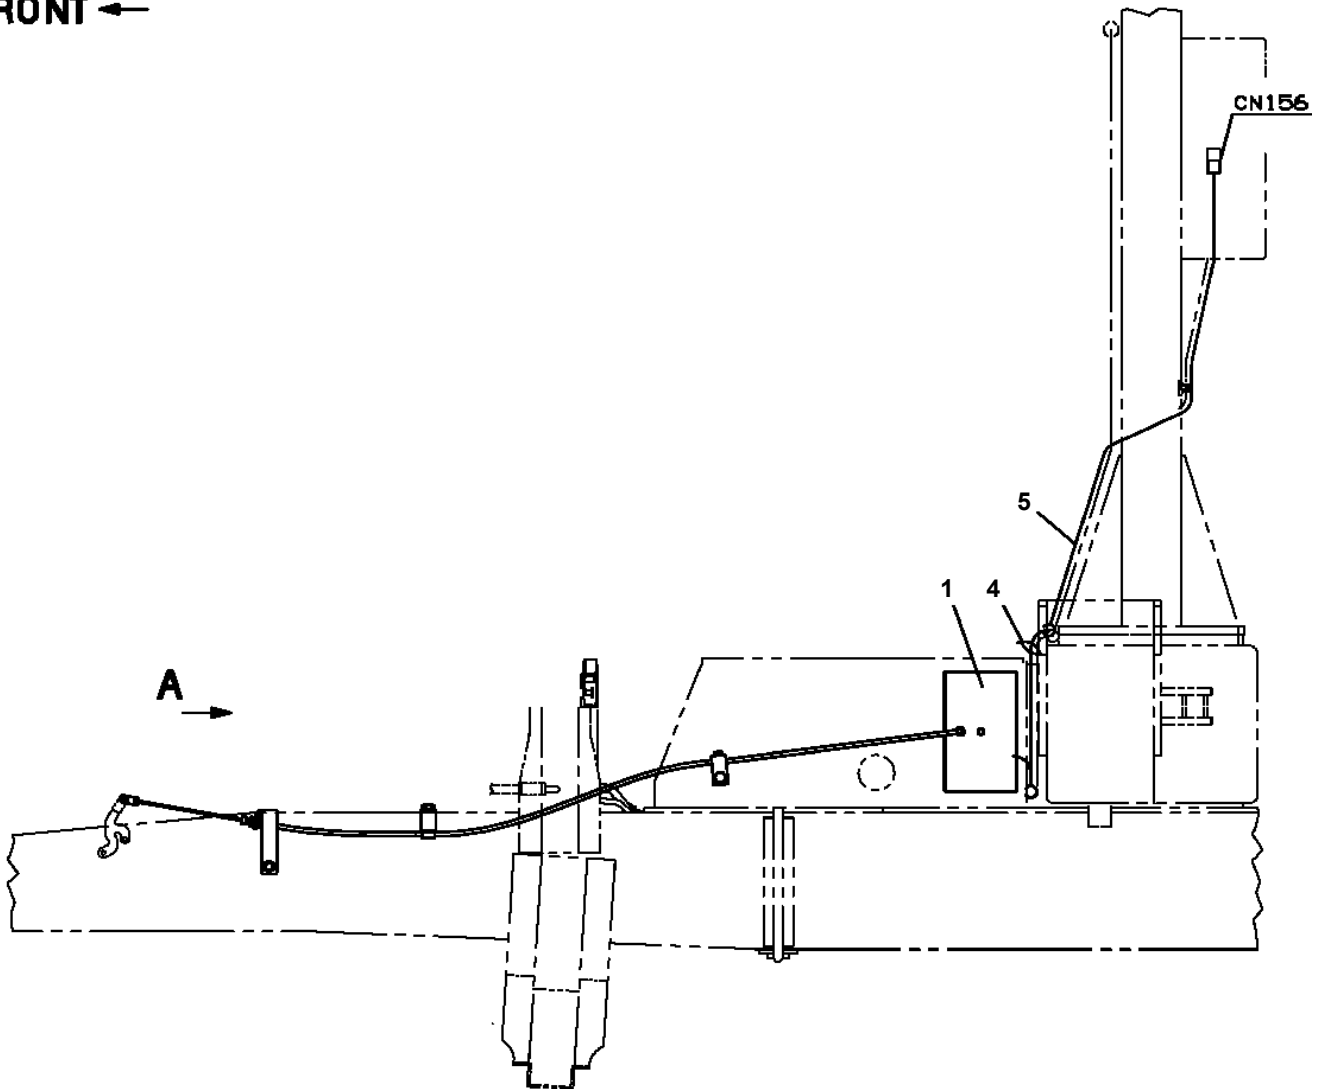

CLICK HERE TO **DOWNLOAD** THE COMPLETE MANUAL

AT-255-1 42098132300 LOWER, HINO FD1JJUA

Pos No.	Parts No	Parts Name	Qty	Unit	Technical Data	Serial No (Start)	Serial No
2	42652131350	CONTROLLER (AC2/ADJUSTING PUMP REV.)	1				
3	(*****)	LOAD HANDING ASSY (EXP.)	1				

**AT-255-1 42098132300 LOWER, HINO FD1JJUA
PD5230001-00 DRIVING ASSY,PUMP**

AT-255-1 42098132300 LOWER, HINO FD1JJUA
PH5034401-00 HARNESS

AT-255-1 42098132300 LOWER, HINO FD1JJUA
PI1300061-02 FILTER,OIL (YAMASHIN)

Assembly Name FILTER, OIL

AT-255-1 42098132300 LOWER, HINO FD1JJUA
PO5020067-00 OPE.ASSY,ACCELERATOR (MECHANICAL GOVERNOR)

FRONT ←

**AT-255-1 42098132300 LOWER, HINO FD1JJUA
PX5360141-01 MOUNT ASSY,FRAME**