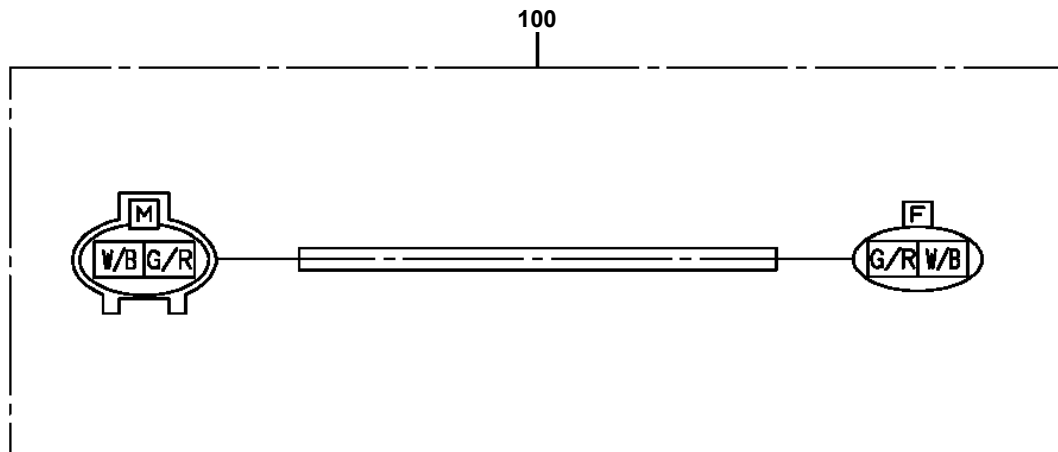

CLICK HERE TO **DOWNLOAD** THE COMPLETE MANUAL

AT-255-1 42098132300 LOWER, HINO FD1JJUA

Pos No.	Parts No	Parts Name	Qty	Unit	Technical Data	Serial No (Start)	Serial No
2	42652131350	CONTROLLER (AC2/ADJUSTING PUMP REV.)	1				
3	(*****)	LOAD HANDING ASSY (EXP.)	1				

**AT-255-1 42098132300 LOWER, HINO FD1JJUA
PD5230001-00 DRIVING ASSY,PUMP**

AT-255-1 42098132300 LOWER, HINO FD1JJUA
PH5034401-00 HARNESS

AT-255-1 42098132300 LOWER, HINO FD1JJUA
PI1300061-02 FILTER,OIL (YAMASHIN)