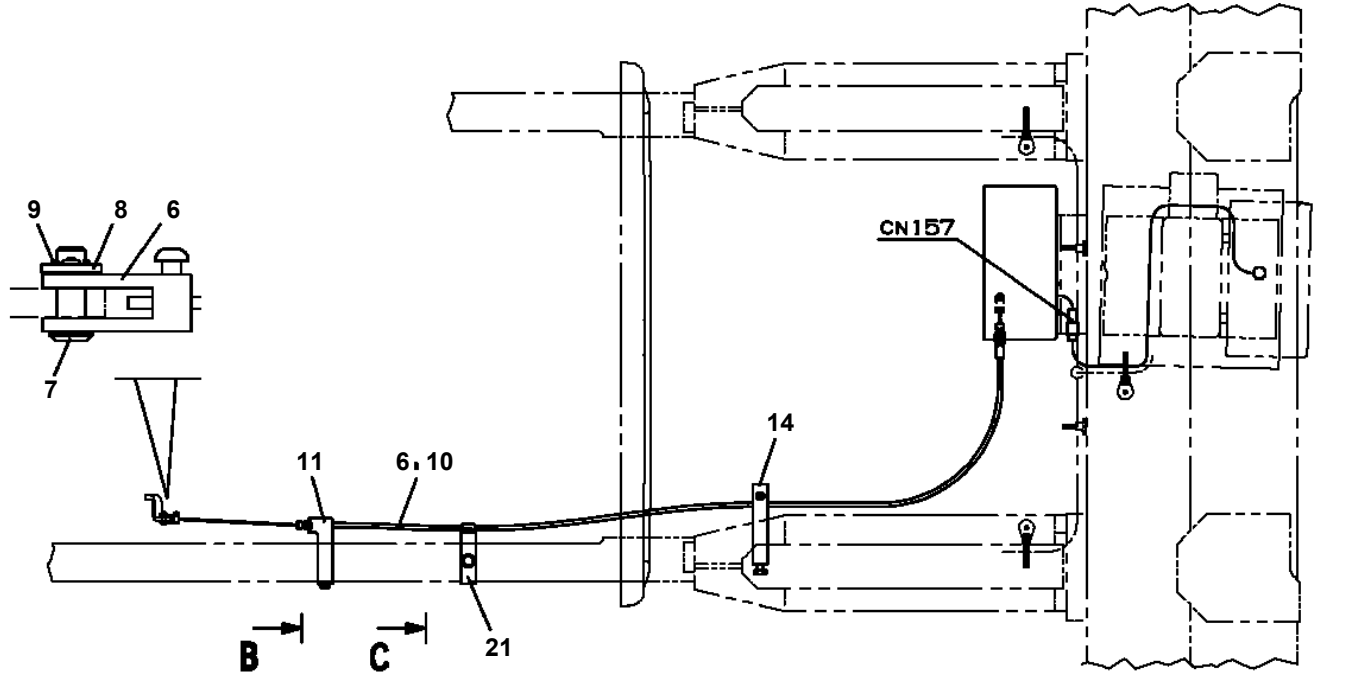

CLICK HERE TO **DOWNLOAD** THE COMPLETE MANUAL

AT-255-1 42098132300 LOWER, HINO FD1JJUA

Pos No.	Parts No	Parts Name	Qty	Unit	Technical Data	Serial No (Start)	Serial No
2	42652131350	CONTROLLER (AC2/ADJUSTING PUMP REV.)	1				
3	(*****)	LOAD HANDING ASSY (EXP.)	1				

**AT-255-1 42098132300 LOWER, HINO FD1JJUA
PD5230001-00 DRIVING ASSY,PUMP**

AT-255-1 42098132300 LOWER, HINO FD1JJUA
PH5034401-00 HARNESS

AT-255-1 42098132300 LOWER, HINO FD1JJUA
PI1300061-02 FILTER,OIL (YAMASHIN)

Assembly Name FILTER, OIL

AT-255-1 42098132300 LOWER, HINO FD1JJUA
PO5020067-00 OPE.ASSY,ACCELERATOR (MECHANICAL GOVERNOR)

FRONT ←

**AT-255-1 42098132300 LOWER, HINO FD1JJUA
PX5360141-01 MOUNT ASSY,FRAME**