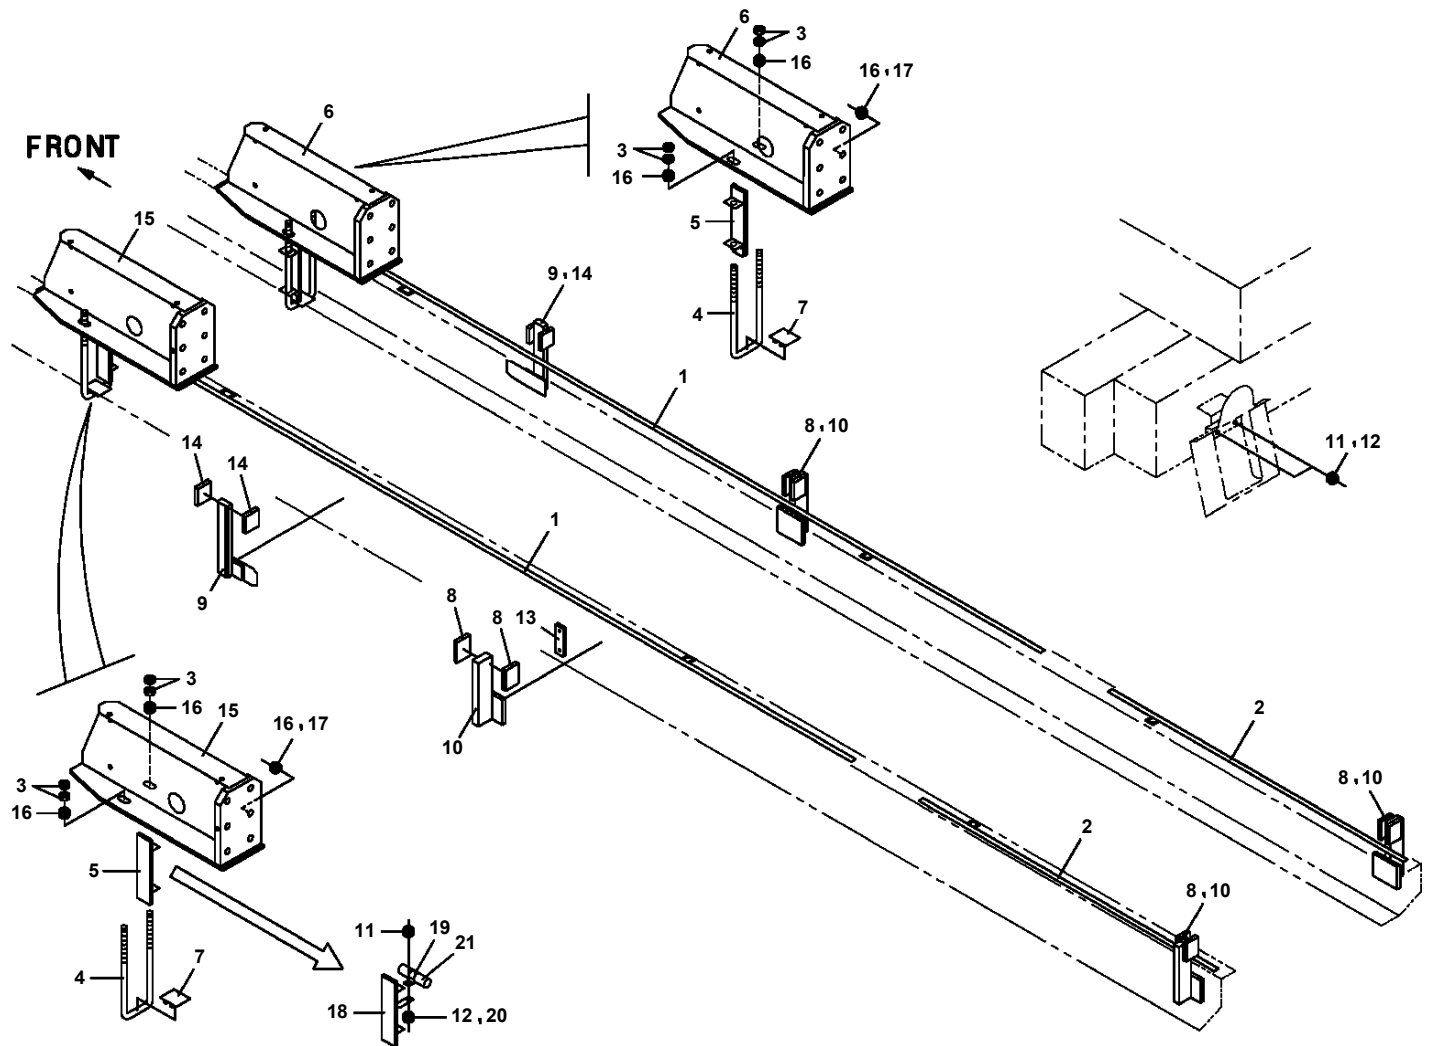

Assembly Name FILTER, OIL

AT-255-1 42098132300 LOWER, HINO FD1JJUA
PO5020067-00 OPE.ASSY,ACCELERATOR (MECHANICAL GOVERNOR)

FRONT ←

**AT-255-1 42098132300 LOWER, HINO FD1JJUA
PX5360141-01 MOUNT ASSY,FRAME**