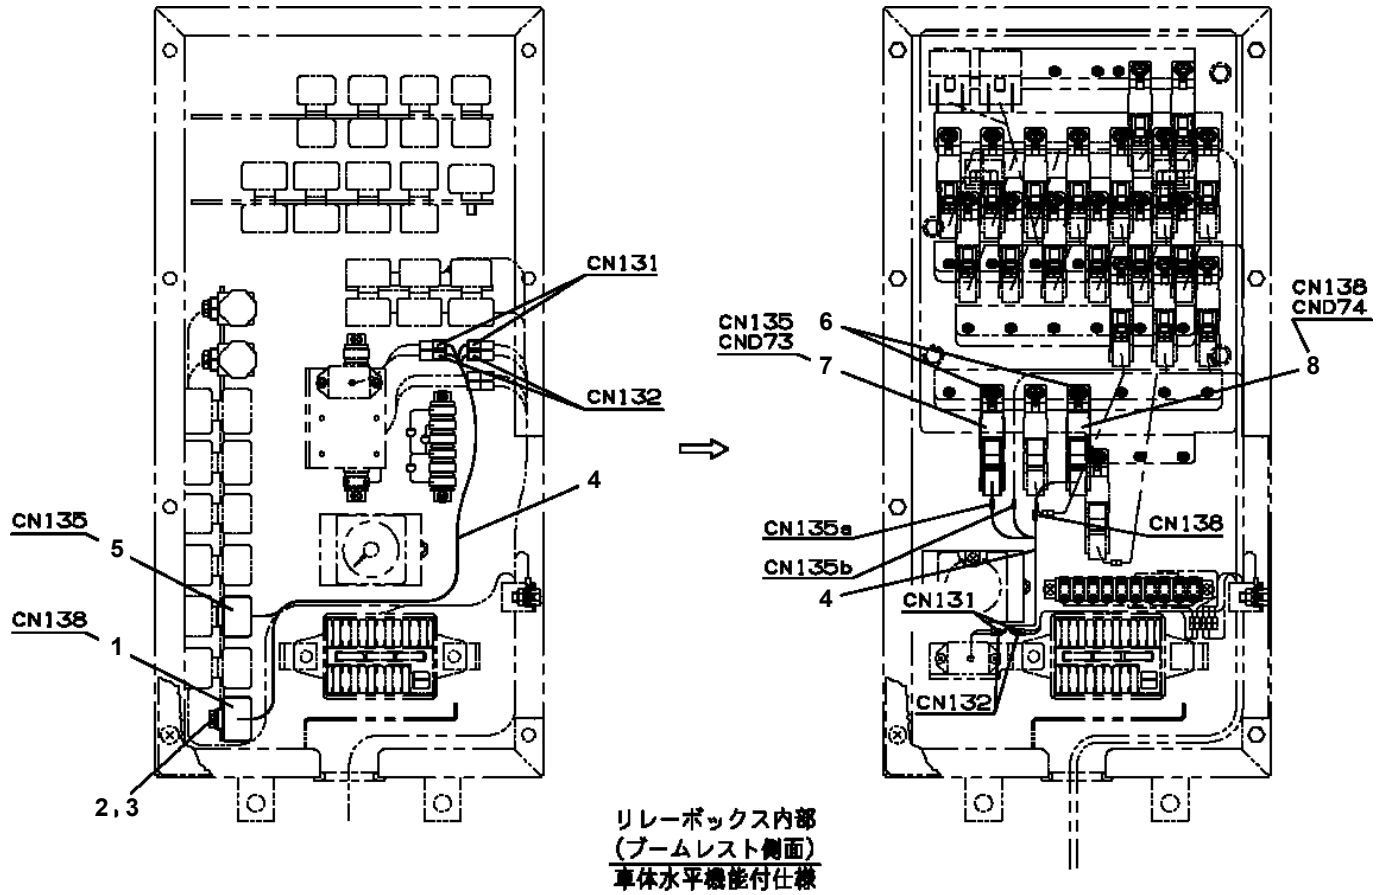

AT-146-3 43011139700 LOWER,HINO TKG-XZU602F

PO1000171-00 INDICATION PLATES

PX2001371-00 CARRIER UNIT

PX3000759-00 MOUNTING UNIT

ASSEMBLY

CLICK HERE TO **DOWNLOAD** THE COMPLETE MANUAL

- Thank you very much for reading the preview of the manual.
- You can download the complete manual from: www.heydownloads.com by clicking the link below

- Please note: If there is no response to CLICKING the link, please download this PDF first and then click on it.

CLICK HERE TO **DOWNLOAD** THE COMPLETE MANUAL

**AT-146-3 43011139700 LOWER,HINO TKG-XZU602F
PB1110007-01 PUMP INSTALLATION**

AT-146-3 43011139700 LOWER,HINO TKG-XZU602F
PH5034148-00 HARNESS

AT-146-3 43011139700 LOWER, HINO TKG-XZU602F
 PN1014646-01 ELEC.ASSY (ISUZU, TOYOTA, HINO/ KEY SW INTERLOCK RELAY)

いすゞ

いすゞ・トヨタ・日野

AT-146-3 43011139700 LOWER,HINO TKG-XZU602F
PR5210001-00 RELAY (WITH HARNESS)

AT-146-3 43011139700 LOWER,HINO TKG-XZU602F

Pos No.	Parts No	Parts Name	Qty	Unit	Technical Data	Serial No (Start)	Serial No (End)	Remarks	Pages
1	82459103000	NIPPLE,GREASE	1		C-PT1/8				

CLICK HERE TO **DOWNLOAD** THE COMPLETE MANUAL