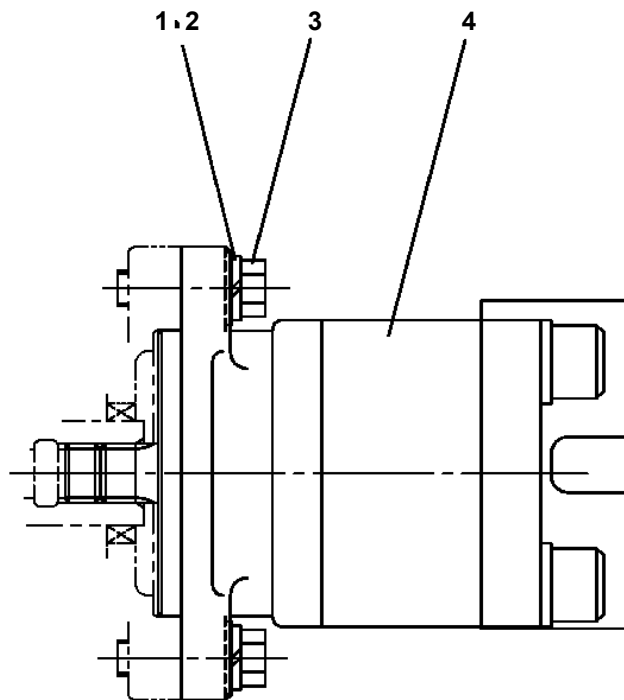

AT-146-3 43011139700 LOWER,HINO TKG-XZU602F

PO1000171-00 INDICATION PLATES

PX2001371-00 CARRIER UNIT

PX3000759-00 MOUNTING UNIT

ASSEMBLY

CLICK HERE TO **DOWNLOAD** THE COMPLETE MANUAL

- Thank you very much for reading the preview of the manual.
- You can download the complete manual from: www.heydownloads.com by clicking the link below

- Please note: If there is no response to CLICKING the link, please download this PDF first and then click on it.

CLICK HERE TO **DOWNLOAD** THE COMPLETE MANUAL

**AT-146-3 43011139700 LOWER,HINO TKG-XZU602F
PB1110007-01 PUMP INSTALLATION**

AT-146-3 43011139700 LOWER,HINO TKG-XZU602F

Pos No.	Parts No	Parts Name	Qty	Unit	Technical Data	Serial No (Start)	Serial No (End)	Remarks	Pages
1	82459103000	NIPPLE,GREASE	1		C-PT1/8				

CLICK HERE TO **DOWNLOAD** THE COMPLETE MANUAL