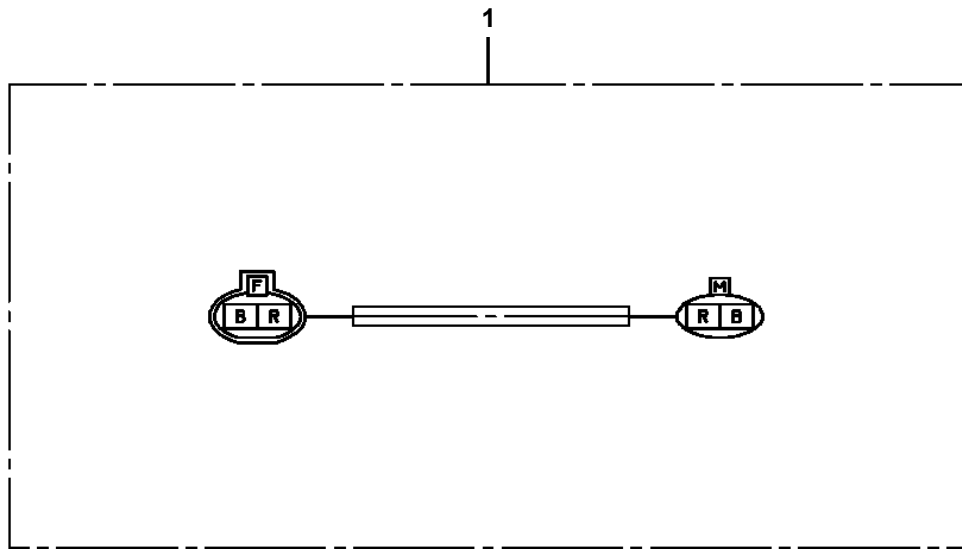

AT-146-3 43011139700 LOWER,HINO TKG-XZU602F
PH5034148-00 HARNESS