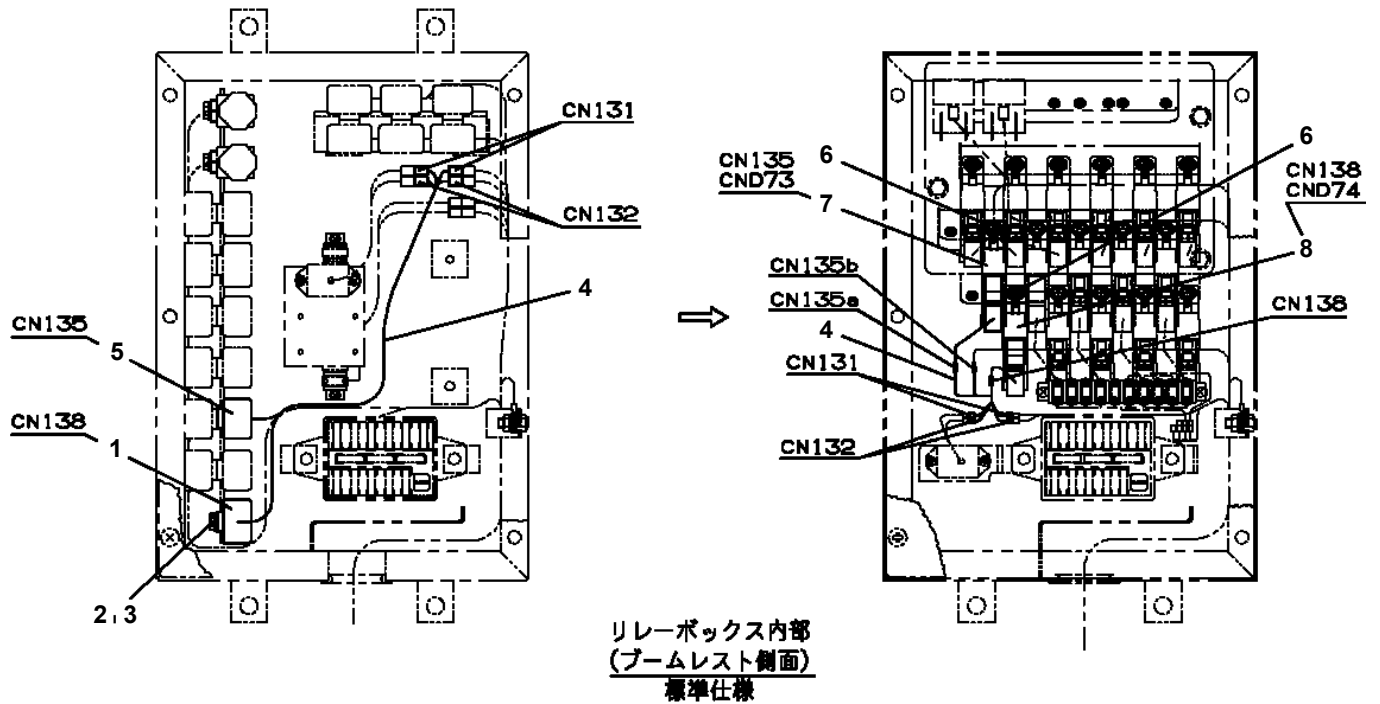

AT-146-3 43011139700 LOWER,HINO TKG-XZU602F

PO1000171-00 INDICATION PLATES

PX2001371-00 CARRIER UNIT

PX3000759-00 MOUNTING UNIT

ASSEMBLY

CLICK HERE TO **DOWNLOAD** THE COMPLETE MANUAL

- Thank you very much for reading the preview of the manual.
- You can download the complete manual from: www.heydownloads.com by clicking the link below

- Please note: If there is no response to CLICKING the link, please download this PDF first and then click on it.

CLICK HERE TO **DOWNLOAD** THE COMPLETE MANUAL

**AT-146-3 43011139700 LOWER,HINO TKG-XZU602F
PB1110007-01 PUMP INSTALLATION**

AT-146-3 43011139700 LOWER,HINO TKG-XZU602F
PH5034148-00 HARNESS

AT-146-3 43011139700 LOWER, HINO TKG-XZU602F
 PN1014646-01 ELEC.ASSY (ISUZU, TOYOTA, HINO/ KEY SW INTERLOCK RELAY)

いすゞ

いすゞ・トヨタ・日野

AT-146-3 43011139700 LOWER,HINO TKG-XZU602F
PR5210001-00 RELAY (WITH HARNESS)

AT-146-3 43011139700 LOWER,HINO TKG-XZU602F

Pos No.	Parts No	Parts Name	Qty	Unit	Technical Data	Serial No (Start)	Serial No (End)	Remarks	Pages
1	82459103000	NIPPLE,GREASE	1		C-PT1/8				

CLICK HERE TO **DOWNLOAD** THE COMPLETE MANUAL