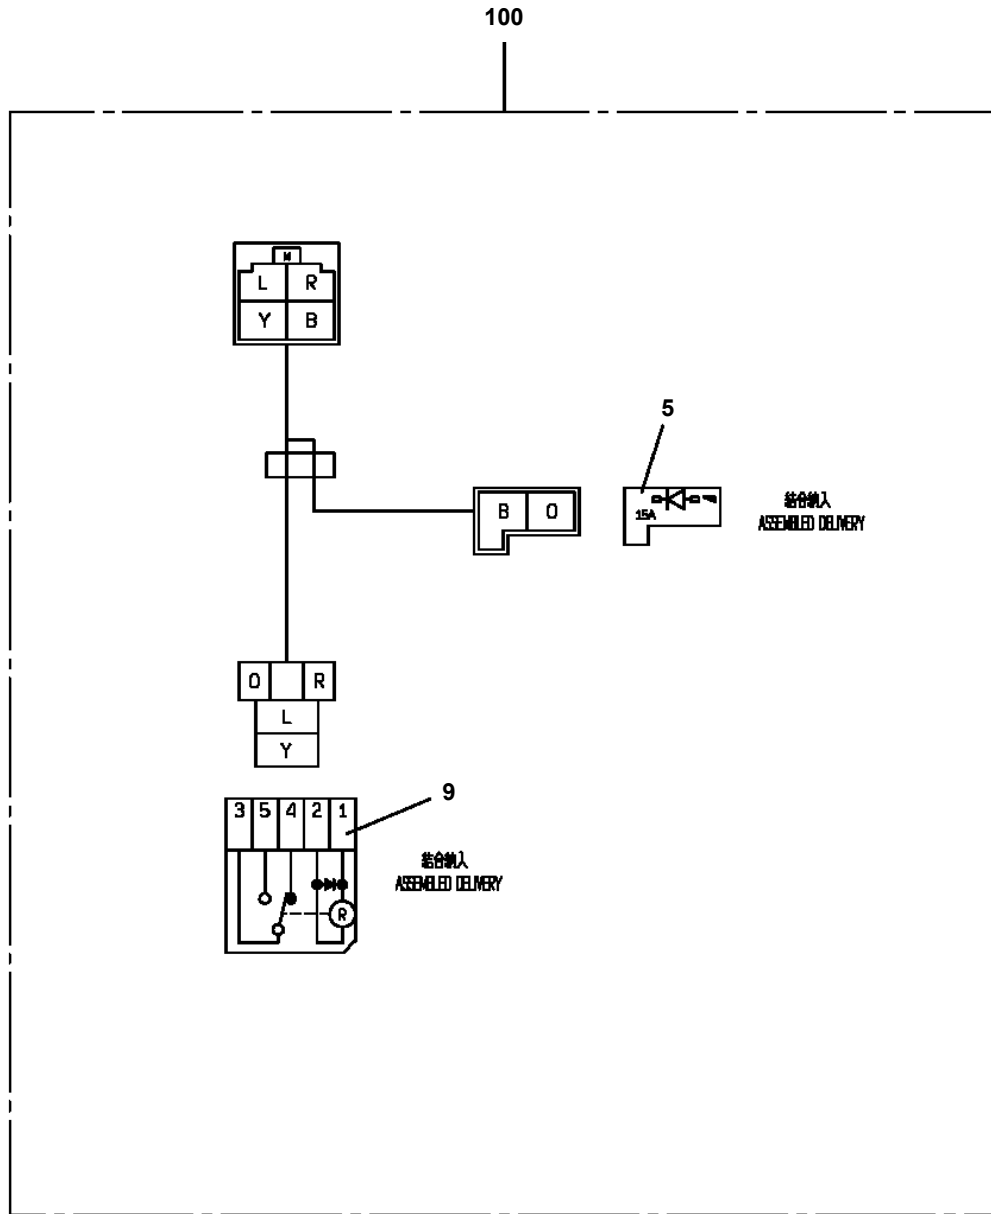

- Please note: If there is no response to CLICKING the link, please download this PDF first and then click on it.

CLICK HERE TO **DOWNLOAD** THE COMPLETE MANUAL

**AT-146-3 43011139700 LOWER,HINO TKG-XZU602F
PB1110007-01 PUMP INSTALLATION**

AT-146-3 43011139700 LOWER,HINO TKG-XZU602F
PH5034148-00 HARNESS

AT-146-3 43011139700 LOWER, HINO TKG-XZU602F
 PN1014646-01 ELEC.ASSY (ISUZU, TOYOTA, HINO/ KEY SW INTERLOCK RELAY)

いすゞ

いすゞ・トヨタ・日野

AT-146-3 43011139700 LOWER,HINO TKG-XZU602F
PR5210001-00 RELAY (WITH HARNESS)

AT-146-3 43011139700 LOWER,HINO TKG-XZU602F

Pos No.	Parts No	Parts Name	Qty	Unit	Technical Data	Serial No (Start)	Serial No (End)	Remarks	Pages
1	82459103000	NIPPLE,GREASE	1		C-PT1/8				

CLICK HERE TO **DOWNLOAD** THE COMPLETE MANUAL