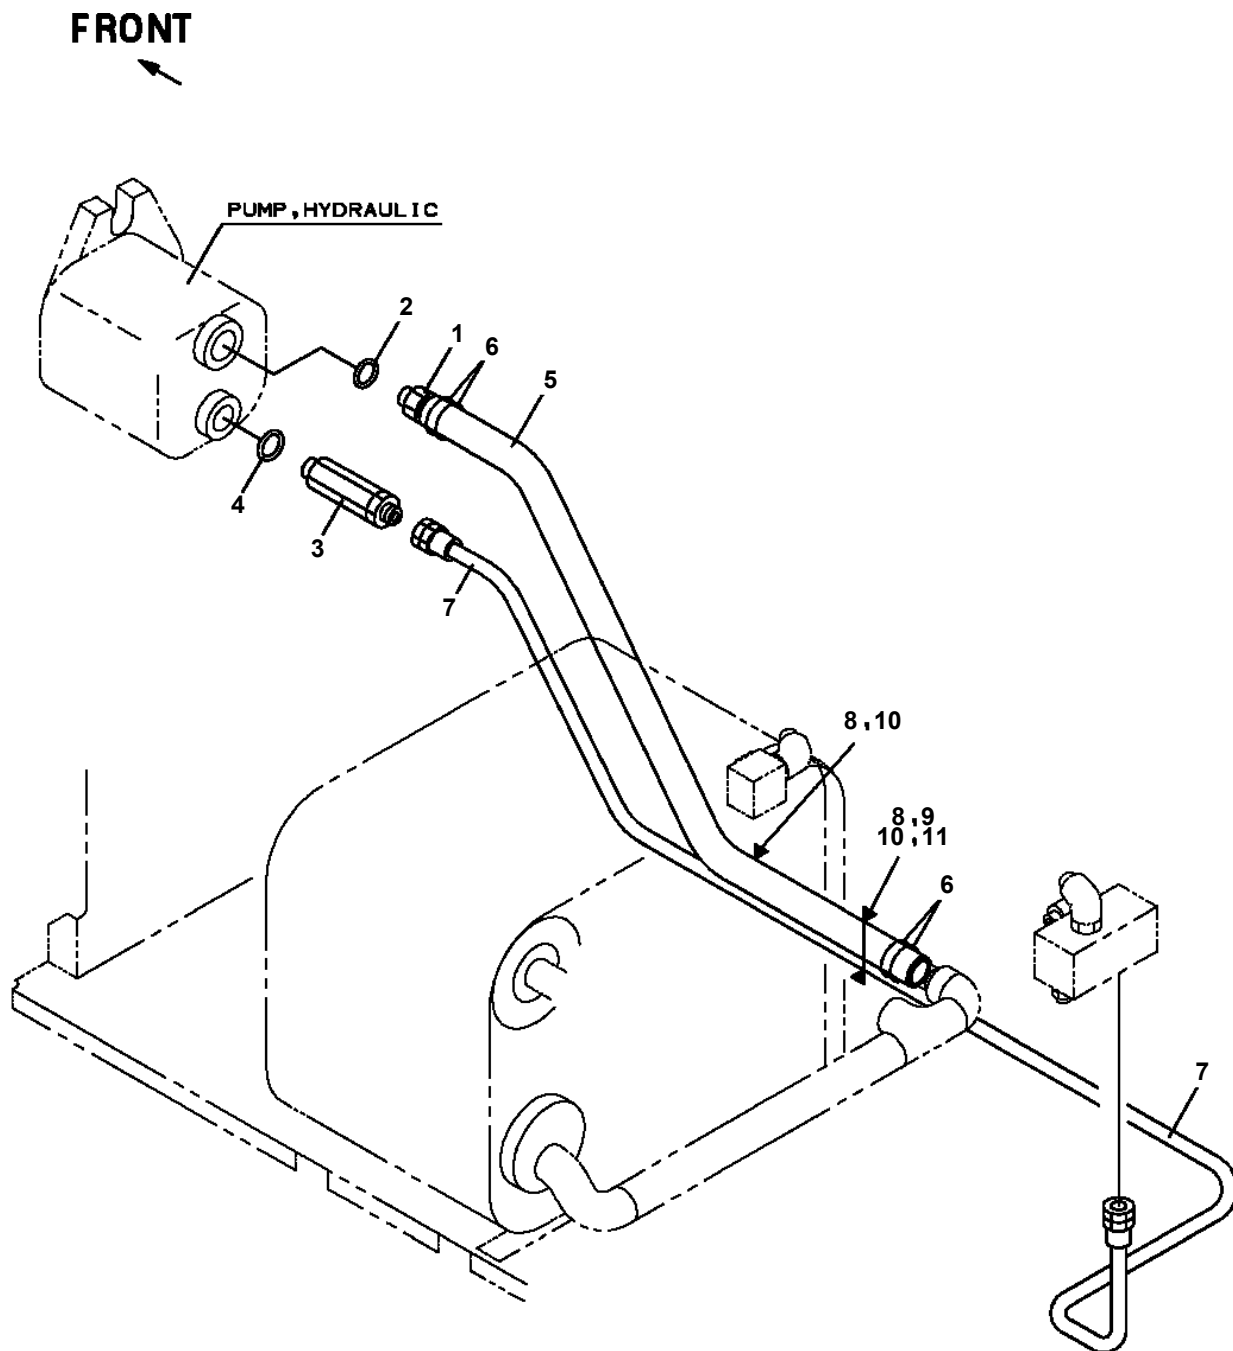

AT-146-2A 42095933500 LOWER,HINO BDG-XZU354E-TKMSD6

PO1000127-01 INDICATION PLATES

PX2001092-00 CARRIER UNIT

ASSEMBLY

CLICK HERE TO **DOWNLOAD** THE COMPLETE MANUAL

- Thank you very much for reading the preview of the manual.
- You can download the complete manual from: www.heydownloads.com by clicking the link below

- Please note: If there is no response to CLICKING the link, please download this PDF first and then click on it.

CLICK HERE TO **DOWNLOAD** THE COMPLETE MANUAL

AT-146-2A 42095933500 LOWER,HINO BDG-XZU354E-TKMSD6
PB1411631-00 PIPING,LOWER

**AT-146-2A 42095933500 LOWER,HINO BDG-XZU354E-TKMSD6
PI1140188-00 VALVE,CHECK**

50

AT-146-2A 42095933500 LOWER,HINO BDG-XZU354E-TKMSD6
 PN1110351-01 RELAY ASSY (B-TYPE,TOYOTA,HINO)

標準仕様

またぎO/R仕様

**AT-146-2A 42095933500 LOWER,HINO BDG-XZU354E-TKMSD6
PW1010466-00 ACCESSORIES**