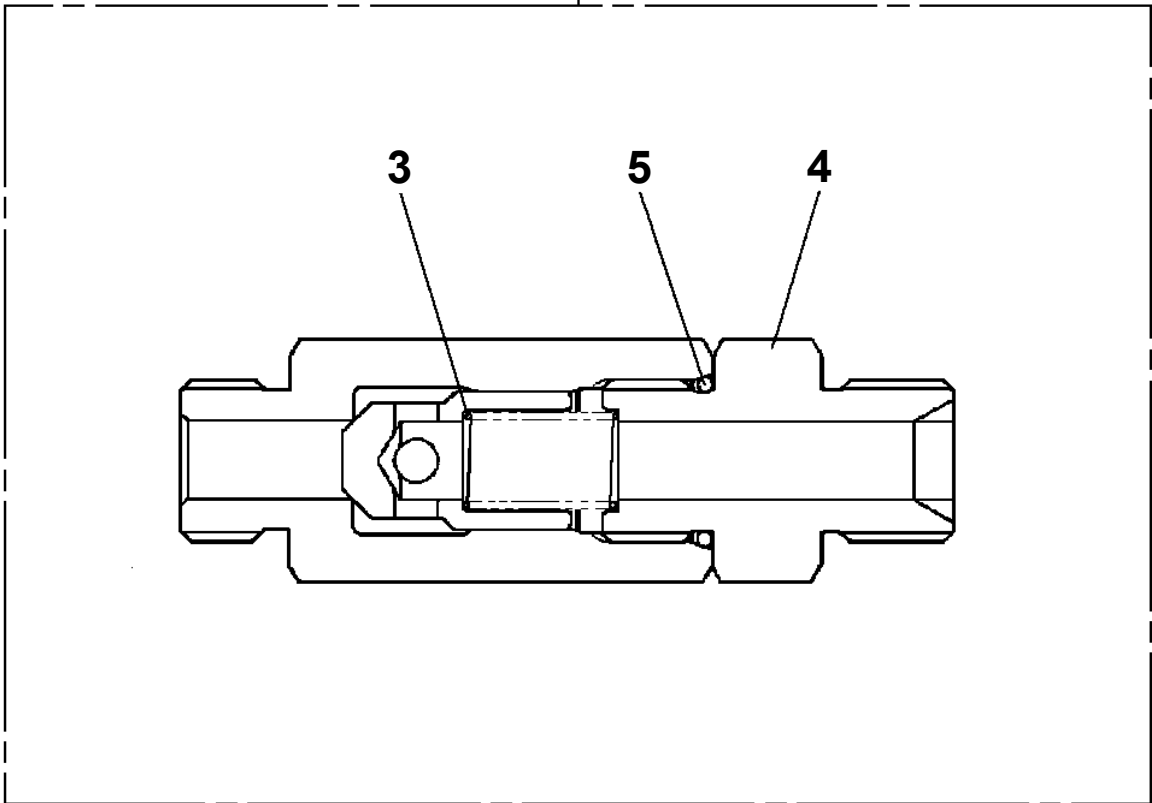

AT-146-2A 42095933500 LOWER,HINO BDG-XZU354E-TKMSD6

PO1000127-01 INDICATION PLATES

PX2001092-00 CARRIER UNIT

ASSEMBLY

CLICK HERE TO **DOWNLOAD** THE COMPLETE MANUAL

- Thank you very much for reading the preview of the manual.
- You can download the complete manual from: www.heydownloads.com by clicking the link below

- Please note: If there is no response to CLICKING the link, please download this PDF first and then click on it.

CLICK HERE TO **DOWNLOAD** THE COMPLETE MANUAL

AT-146-2A 42095933500 LOWER,HINO BDG-XZU354E-TKMSD6
PB1411631-00 PIPING,LOWER

**AT-146-2A 42095933500 LOWER,HINO BDG-XZU354E-TKMSD6
PI1140188-00 VALVE,CHECK**

50

AT-146-2A 42095933500 LOWER,HINO BDG-XZU354E-TKMSD6
 PN1110351-01 RELAY ASSY (B-TYPE,TOYOTA,HINO)

標準仕様

またぎO/R仕様

**AT-146-2A 42095933500 LOWER,HINO BDG-XZU354E-TKMSD6
PW1010466-00 ACCESSORIES**