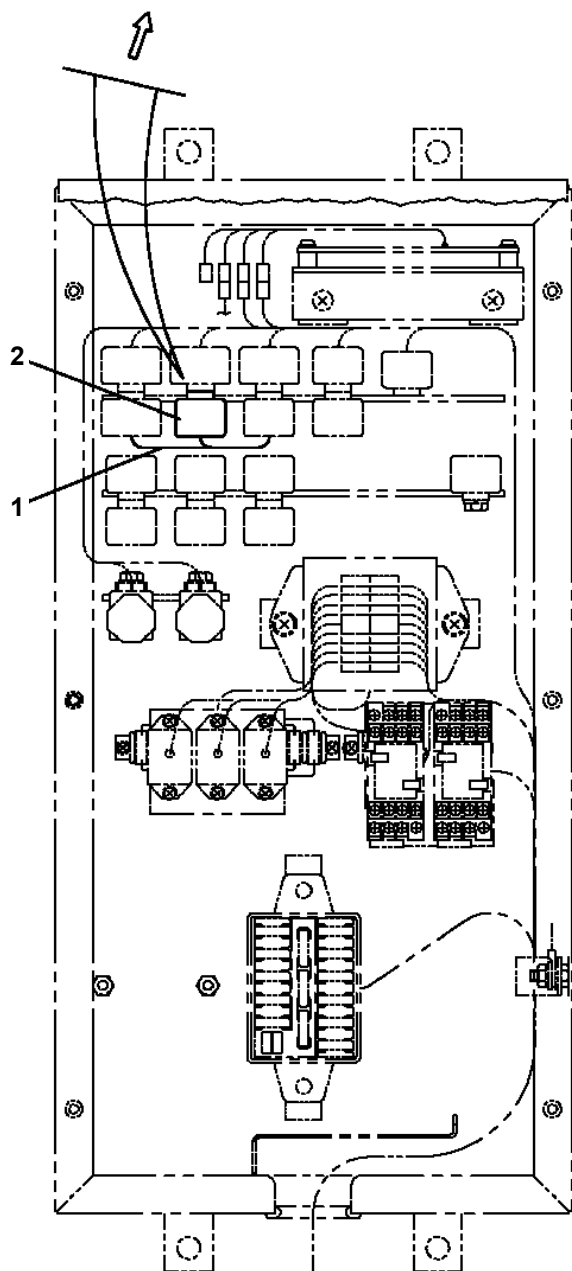

AT-146-2A 42095933500 LOWER,HINO BDG-XZU354E-TKMSD6

PO1000127-01 INDICATION PLATES

PX2001092-00 CARRIER UNIT

ASSEMBLY

CLICK HERE TO **DOWNLOAD** THE COMPLETE MANUAL

- Thank you very much for reading the preview of the manual.
- You can download the complete manual from: www.heydownloads.com by clicking the link below

- Please note: If there is no response to CLICKING the link, please download this PDF first and then click on it.

CLICK HERE TO **DOWNLOAD** THE COMPLETE MANUAL

AT-146-2A 42095933500 LOWER,HINO BDG-XZU354E-TKMSD6
PB1411631-00 PIPING,LOWER

**AT-146-2A 42095933500 LOWER,HINO BDG-XZU354E-TKMSD6
PI1140188-00 VALVE,CHECK**

50

AT-146-2A 42095933500 LOWER,HINO BDG-XZU354E-TKMSD6
 PN1110351-01 RELAY ASSY (B-TYPE,TOYOTA,HINO)

標準仕様

またぎO/R仕様

**AT-146-2A 42095933500 LOWER,HINO BDG-XZU354E-TKMSD6
PW1010466-00 ACCESSORIES**

AT-146-2A 42095933500 LOWER,HINO BDG-XZU354E-TKMSD6
PX1370248-00 GUARD,CAB

CLICK HERE TO **DOWNLOAD** THE COMPLETE MANUAL

- Thank you very much for reading the preview of the manual.
- You can download the complete manual from: www.heydownloads.com by clicking the link below