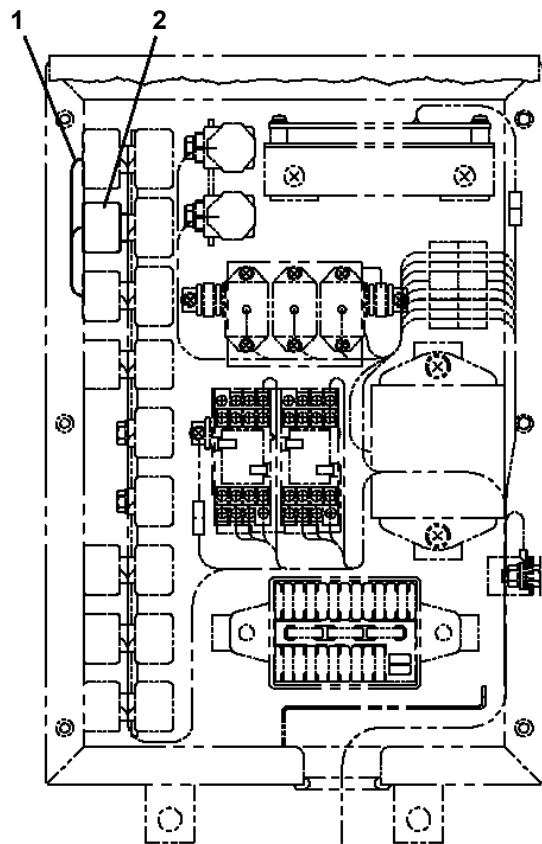

- Please note: If there is no response to CLICKING the link, please download this PDF first and then click on it.

CLICK HERE TO **DOWNLOAD** THE COMPLETE MANUAL

AT-146-2A 42095933500 LOWER,HINO BDG-XZU354E-TKMSD6
PB1411631-00 PIPING,LOWER

**AT-146-2A 42095933500 LOWER,HINO BDG-XZU354E-TKMSD6
PI1140188-00 VALVE,CHECK**

50

AT-146-2A 42095933500 LOWER,HINO BDG-XZU354E-TKMSD6
 PN1110351-01 RELAY ASSY (B-TYPE,TOYOTA,HINO)

標準仕様

またぎO/R仕様

**AT-146-2A 42095933500 LOWER,HINO BDG-XZU354E-TKMSD6
PW1010466-00 ACCESSORIES**

AT-146-2A 42095933500 LOWER,HINO BDG-XZU354E-TKMSD6
PX1370248-00 GUARD,CAB

CLICK HERE TO **DOWNLOAD** THE COMPLETE MANUAL

- Thank you very much for reading the preview of the manual.
- You can download the complete manual from: www.heydownloads.com by clicking the link below