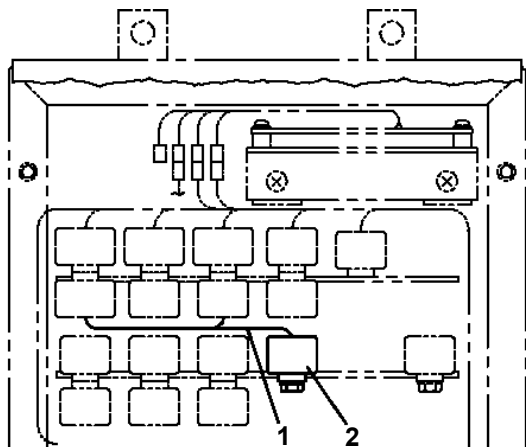

AT-146-2A 42095933500 LOWER,HINO BDG-XZU354E-TKMSD6

PO1000127-01 INDICATION PLATES

PX2001092-00 CARRIER UNIT

ASSEMBLY

CLICK HERE TO **DOWNLOAD** THE COMPLETE MANUAL

- Thank you very much for reading the preview of the manual.
- You can download the complete manual from: www.heydownloads.com by clicking the link below

- Please note: If there is no response to CLICKING the link, please download this PDF first and then click on it.

CLICK HERE TO **DOWNLOAD** THE COMPLETE MANUAL

AT-146-2A 42095933500 LOWER,HINO BDG-XZU354E-TKMSD6
PB1411631-00 PIPING,LOWER

**AT-146-2A 42095933500 LOWER,HINO BDG-XZU354E-TKMSD6
PI1140188-00 VALVE,CHECK**

50

AT-146-2A 42095933500 LOWER,HINO BDG-XZU354E-TKMSD6
 PN1110351-01 RELAY ASSY (B-TYPE,TOYOTA,HINO)

標準仕様

またぎO/R仕様

**AT-146-2A 42095933500 LOWER,HINO BDG-XZU354E-TKMSD6
PW1010466-00 ACCESSORIES**