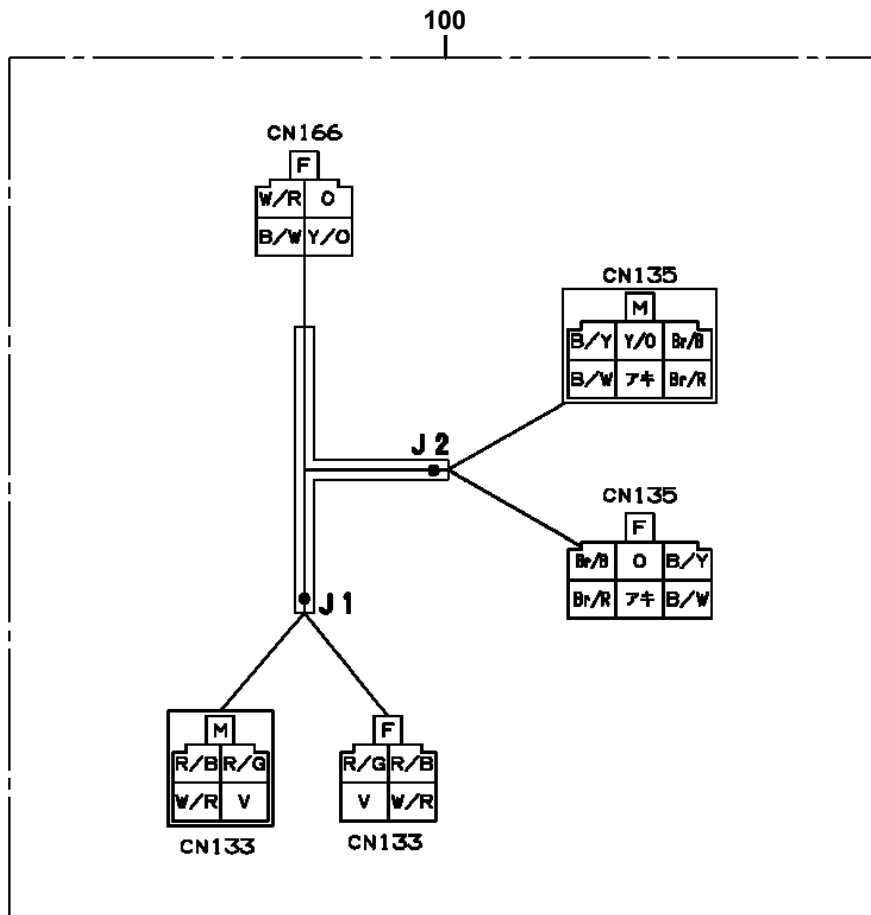

**AT-146-2A 42095932300 LOWER,HINO BDG-XZU354E-TKMSD6**

PO1000127-01 INDICATION PLATES

PX2001085-00 CARRIER UNIT

ASSEMBLY

CLICK HERE TO **DOWNLOAD** THE COMPLETE MANUAL

- Thank you very much for reading the preview of the manual.
- You can download the complete manual from: [www.heydownloads.com](http://www.heydownloads.com) by clicking the link below

- Please note: If there is no response to CLICKING the link, please download this PDF first and then click on it.

CLICK HERE TO **DOWNLOAD** THE COMPLETE MANUAL

AT-146-2A 42095932300 LOWER,HINO BDG-XZU354E-TKMSD6  
PB1411631-00 PIPING,LOWER

AT-146-2A 42095932300 LOWER,HINO BDG-XZU354E-TKMSD6  
 PH5034645-00 HARNESS

AT-146-2A 42095932300 LOWER,HINO BDG-XZU354E-TKMSD6  
 PN1110351-01 RELAY ASSY (B-TYPE,TOYOTA,HINO)

標準仕様

またぎO/R仕様

AT-146-2A 42095932300 LOWER,HINO BDG-XZU354E-TKMSD6  
PW1010466-00 ACCESSORIES