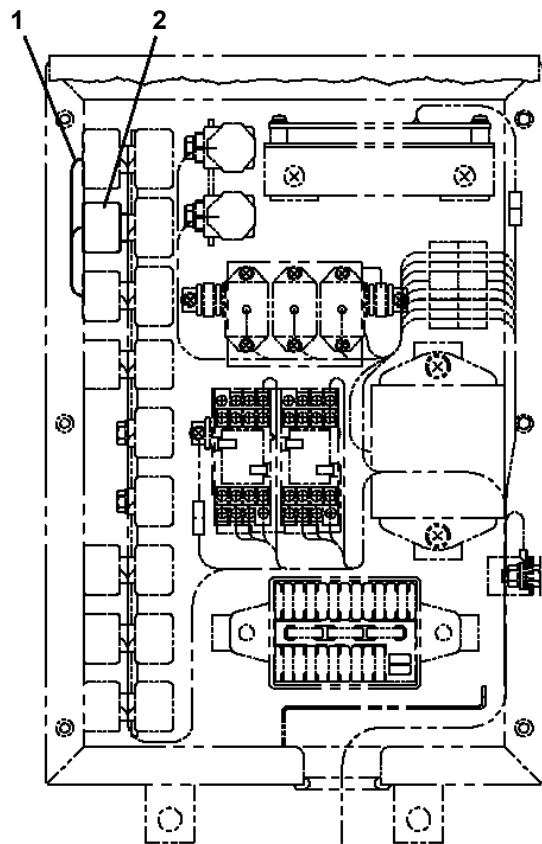

**AT-146-2A 42095932300 LOWER,HINO BDG-XZU354E-TKMSD6**

PO1000127-01 INDICATION PLATES

PX2001085-00 CARRIER UNIT

ASSEMBLY

CLICK HERE TO **DOWNLOAD** THE COMPLETE MANUAL

- Thank you very much for reading the preview of the manual.
- You can download the complete manual from: [www.heydownloads.com](http://www.heydownloads.com) by clicking the link below

- Please note: If there is no response to CLICKING the link, please download this PDF first and then click on it.

CLICK HERE TO **DOWNLOAD** THE COMPLETE MANUAL

AT-146-2A 42095932300 LOWER,HINO BDG-XZU354E-TKMSD6  
PB1411631-00 PIPING,LOWER

AT-146-2A 42095932300 LOWER,HINO BDG-XZU354E-TKMSD6  
 PH5034645-00 HARNESS

AT-146-2A 42095932300 LOWER,HINO BDG-XZU354E-TKMSD6  
 PN1110351-01 RELAY ASSY (B-TYPE,TOYOTA,HINO)

標準仕様

またぎO/R仕様

AT-146-2A 42095932300 LOWER,HINO BDG-XZU354E-TKMSD6  
PW1010466-00 ACCESSORIES

AT-146-2A 42095932300 LOWER, HINO BDG-XZU354E-TKMSD6  
PX1370298-00 GUARD, CAB

CLICK HERE TO **DOWNLOAD** THE COMPLETE MANUAL

- Thank you very much for reading the preview of the manual.
- You can download the complete manual from: [www.heydownloads.com](http://www.heydownloads.com) by clicking the link below