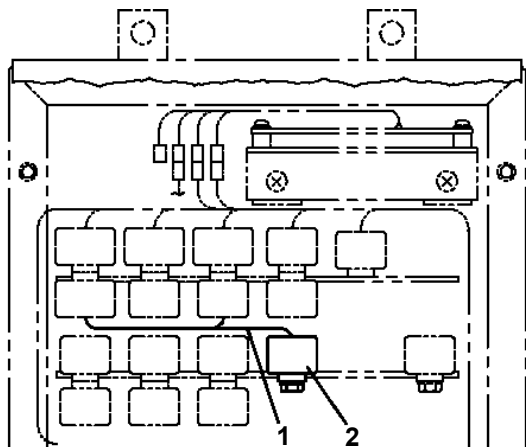

**AT-146-2A 42095932300 LOWER,HINO BDG-XZU354E-TKMSD6**

PO1000127-01 INDICATION PLATES

PX2001085-00 CARRIER UNIT

ASSEMBLY

CLICK HERE TO **DOWNLOAD** THE COMPLETE MANUAL

- Thank you very much for reading the preview of the manual.
- You can download the complete manual from: [www.heydownloads.com](http://www.heydownloads.com) by clicking the link below

- Please note: If there is no response to CLICKING the link, please download this PDF first and then click on it.

CLICK HERE TO **DOWNLOAD** THE COMPLETE MANUAL

AT-146-2A 42095932300 LOWER,HINO BDG-XZU354E-TKMSD6  
PB1411631-00 PIPING,LOWER

AT-146-2A 42095932300 LOWER,HINO BDG-XZU354E-TKMSD6  
 PH5034645-00 HARNESS

AT-146-2A 42095932300 LOWER,HINO BDG-XZU354E-TKMSD6  
 PN1110351-01 RELAY ASSY (B-TYPE,TOYOTA,HINO)

標準仕様

またぎO/R仕様

AT-146-2A 42095932300 LOWER,HINO BDG-XZU354E-TKMSD6  
PW1010466-00 ACCESSORIES