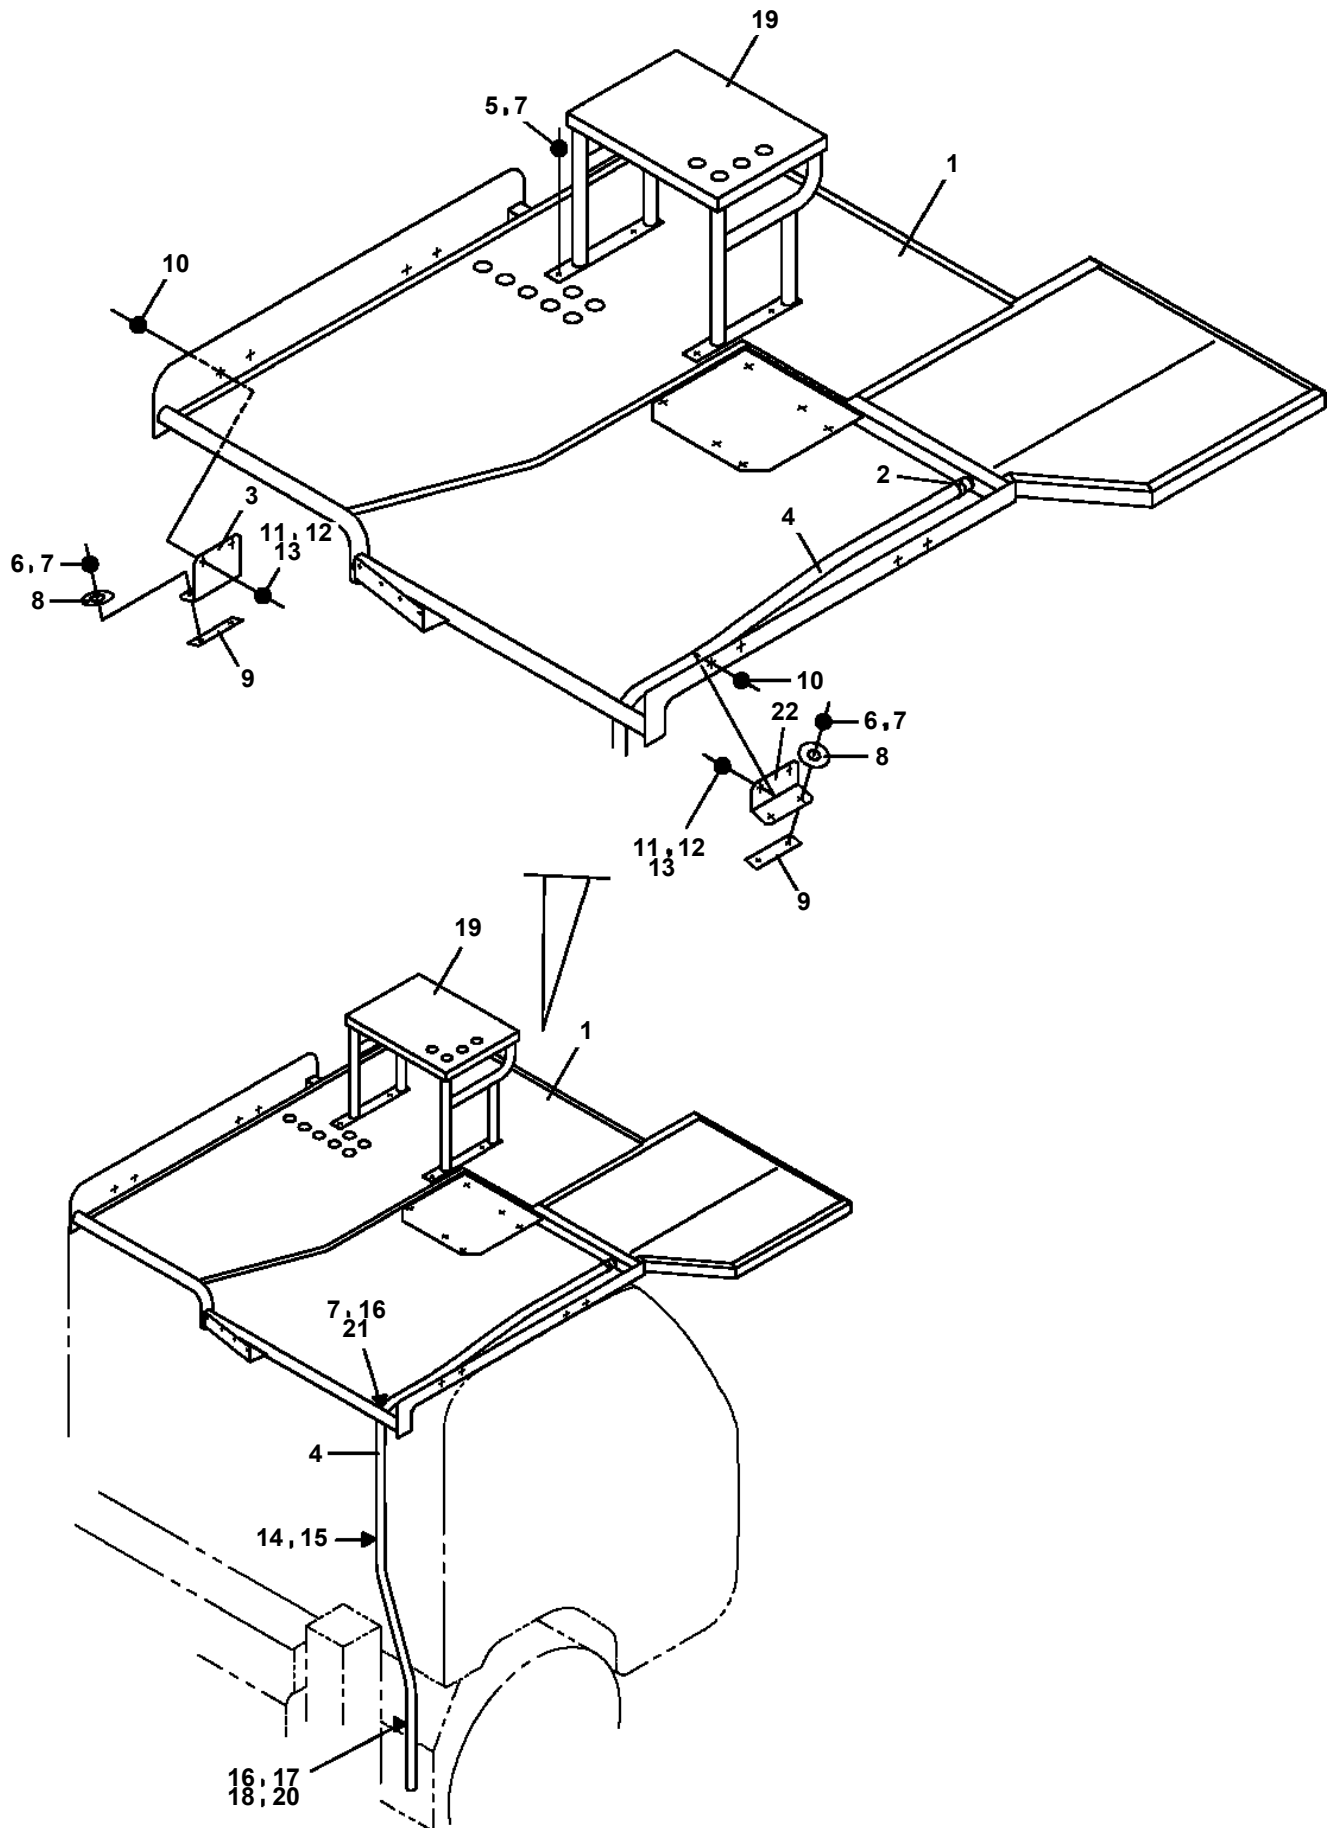

AT-146-2A 42095932300 LOWER, HINO BDG-XZU354E-TKMSD6
PX1370298-00 GUARD, CAB