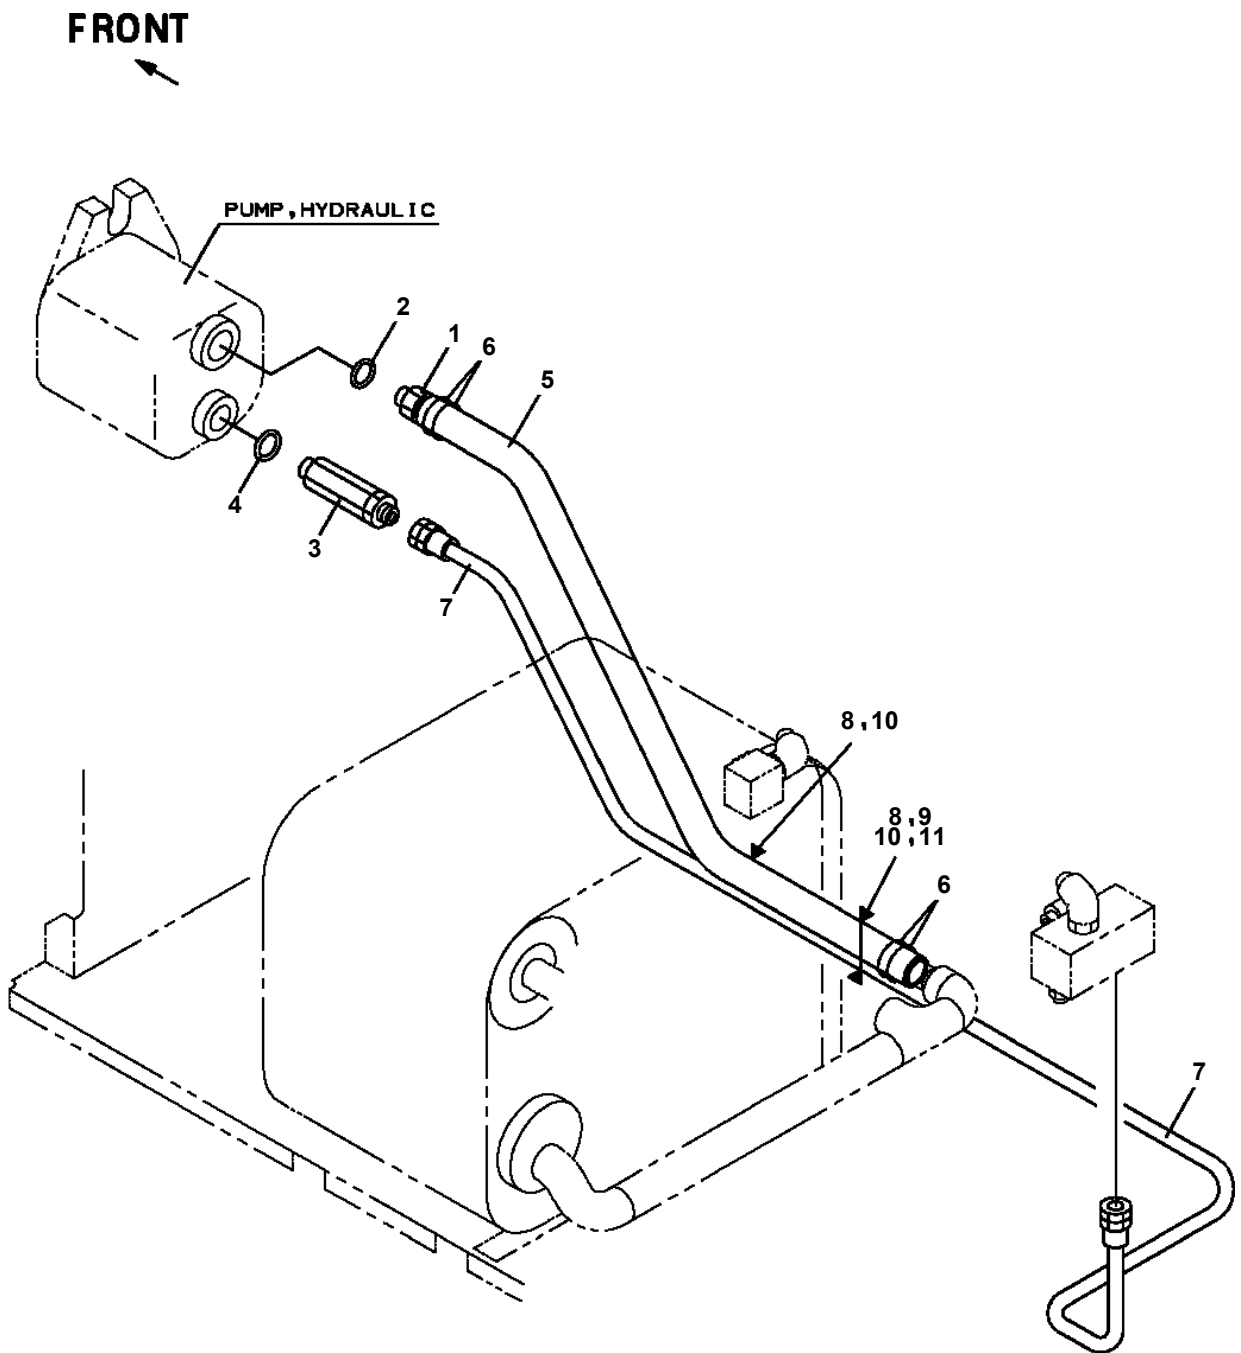

**AT-146-2A 42095932300 LOWER,HINO BDG-XZU354E-TKMSD6**

PO1000127-01 INDICATION PLATES

PX2001085-00 CARRIER UNIT

ASSEMBLY

CLICK HERE TO **DOWNLOAD** THE COMPLETE MANUAL

- Thank you very much for reading the preview of the manual.
- You can download the complete manual from: [www.heydownloads.com](http://www.heydownloads.com) by clicking the link below

- Please note: If there is no response to CLICKING the link, please download this PDF first and then click on it.

CLICK HERE TO **DOWNLOAD** THE COMPLETE MANUAL

AT-146-2A 42095932300 LOWER,HINO BDG-XZU354E-TKMSD6  
PB1411631-00 PIPING,LOWER

AT-146-2A 42095932300 LOWER,HINO BDG-XZU354E-TKMSD6  
 PH5034645-00 HARNESS

AT-146-2A 42095932300 LOWER,HINO BDG-XZU354E-TKMSD6  
 PN1110351-01 RELAY ASSY (B-TYPE,TOYOTA,HINO)

標準仕様

またぎO/R仕様

AT-146-2A 42095932300 LOWER,HINO BDG-XZU354E-TKMSD6  
PW1010466-00 ACCESSORIES