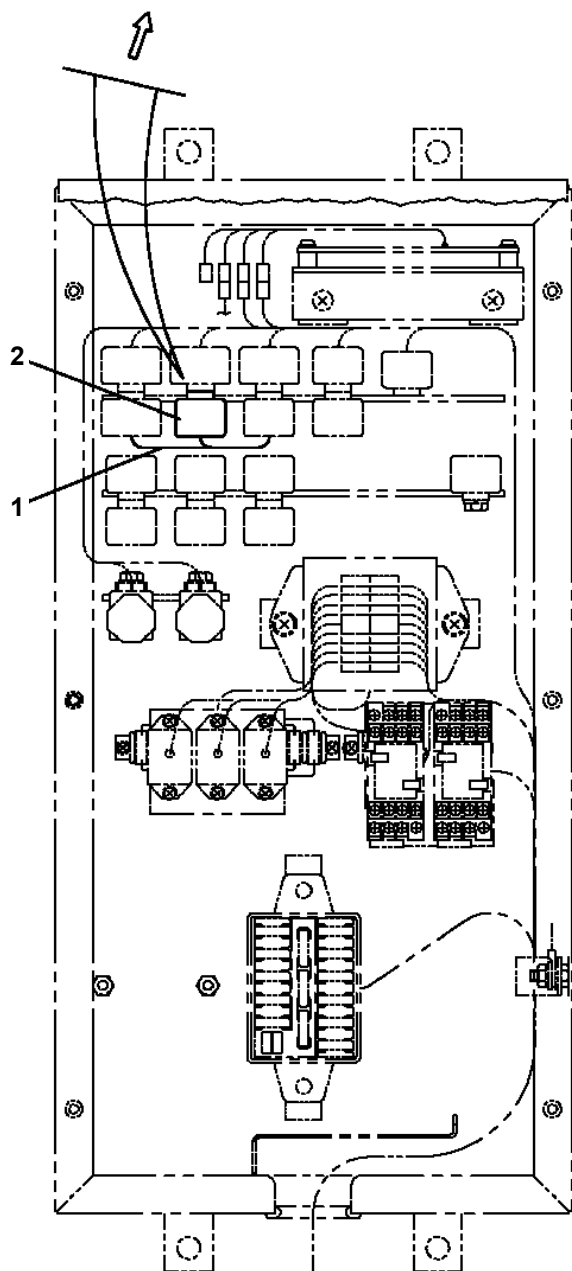

**AT-146-2A 42095932300 LOWER,HINO BDG-XZU354E-TKMSD6**

PO1000127-01 INDICATION PLATES

PX2001085-00 CARRIER UNIT

ASSEMBLY

CLICK HERE TO **DOWNLOAD** THE COMPLETE MANUAL

- Thank you very much for reading the preview of the manual.
- You can download the complete manual from: [www.heydownloads.com](http://www.heydownloads.com) by clicking the link below

- Please note: If there is no response to CLICKING the link, please download this PDF first and then click on it.

CLICK HERE TO **DOWNLOAD** THE COMPLETE MANUAL

AT-146-2A 42095932300 LOWER,HINO BDG-XZU354E-TKMSD6  
PB1411631-00 PIPING,LOWER

AT-146-2A 42095932300 LOWER,HINO BDG-XZU354E-TKMSD6  
 PH5034645-00 HARNESS

AT-146-2A 42095932300 LOWER,HINO BDG-XZU354E-TKMSD6  
 PN1110351-01 RELAY ASSY (B-TYPE,TOYOTA,HINO)

標準仕様

またぎO/R仕様

AT-146-2A 42095932300 LOWER,HINO BDG-XZU354E-TKMSD6  
PW1010466-00 ACCESSORIES

AT-146-2A 42095932300 LOWER, HINO BDG-XZU354E-TKMSD6  
PX1370298-00 GUARD, CAB

CLICK HERE TO **DOWNLOAD** THE COMPLETE MANUAL

- Thank you very much for reading the preview of the manual.
- You can download the complete manual from: [www.heydownloads.com](http://www.heydownloads.com) by clicking the link below