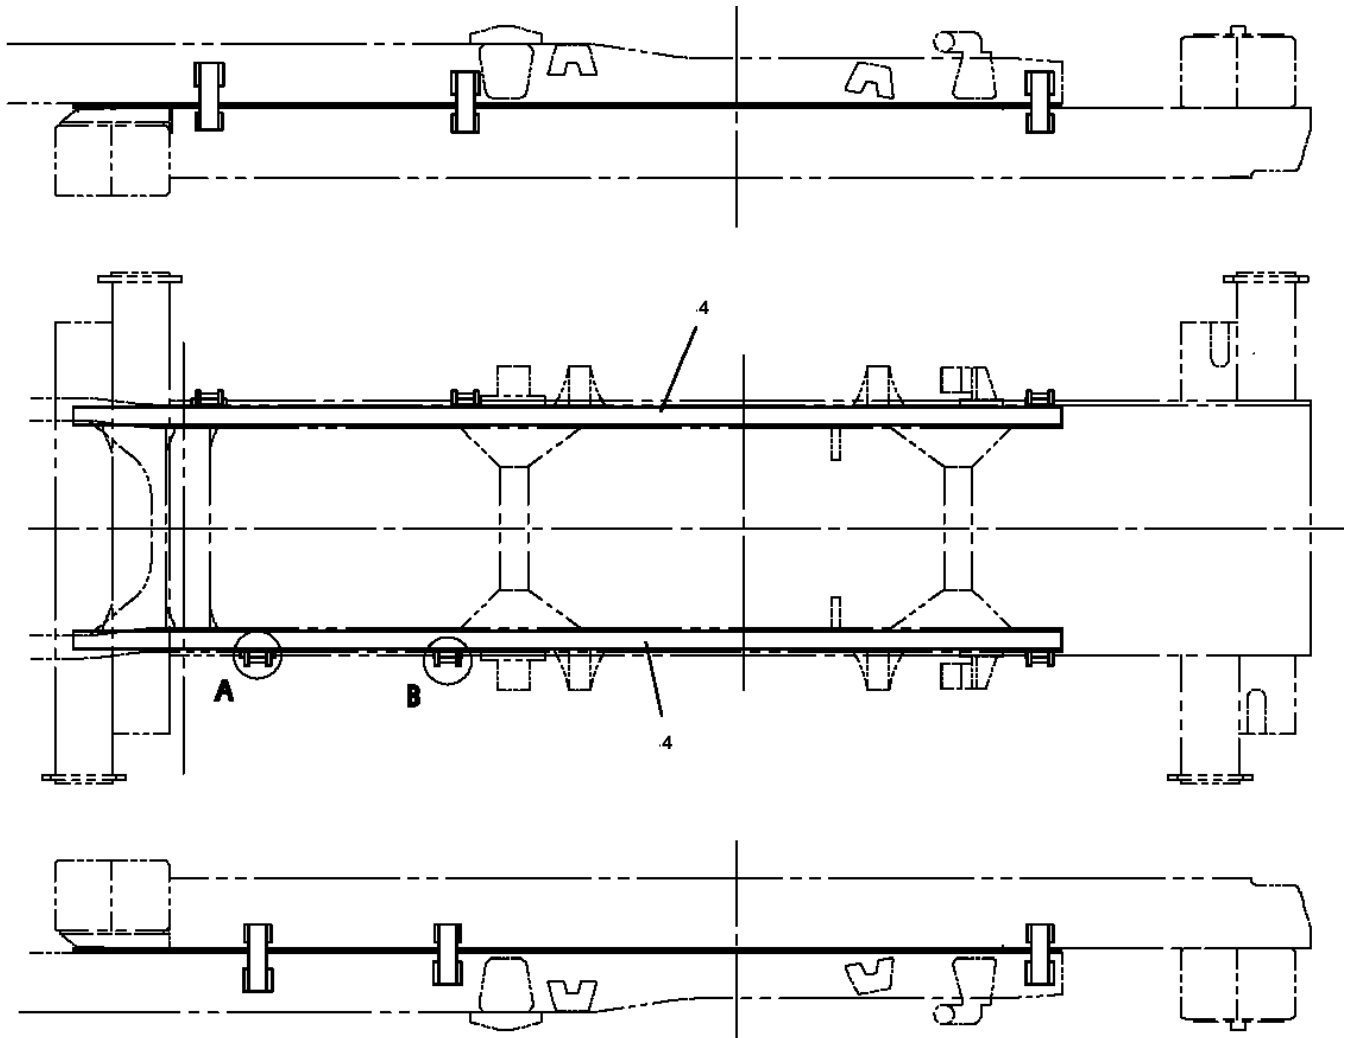

**AT-142-1 42020140600 LOWER,ISUZU KC-NKR66E3N 5H
PX1170242-00 ATTACHMENT PARTS, CRANE FRAME**

A