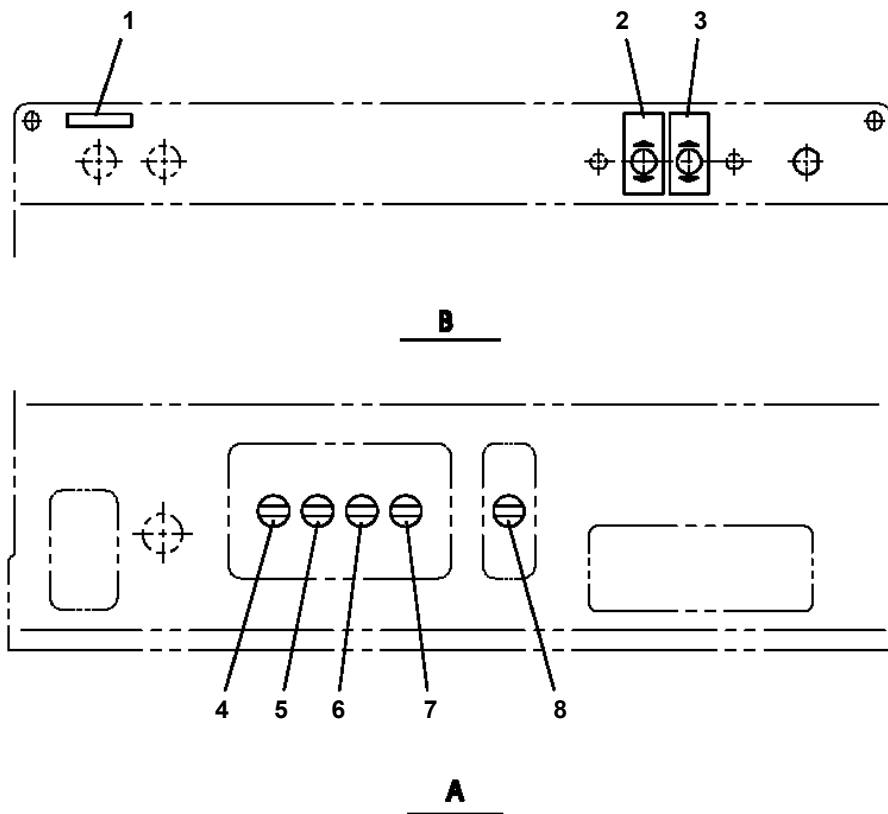

FRONT →

**AT-142-1 42020140600 LOWER,ISUZU KC-NKR66E3N 5H
PB1410851-00 PIPING,HYDRAULIC LOWER**

AT-142-1 42020140600 LOWER, ISUZU KC-NKR66E3N 5H
PI1300061-02 FILTER, OIL (YAMASHIN)

Assembly Name FILTER, OIL

**AT-142-1 42020140600 LOWER,ISUZU KC-NKR66E3N 5H
PO1011829-00 PLATE ASSY,NAME (OUTRIGGER)**

**AT-142-1 42020140600 LOWER,ISUZU KC-NKR66E3N 5H
PX1170242-00 ATTACHMENT PARTS, CRANE FRAME**

A

B

**AT-142-1 42020140600 LOWER,ISUZU KC-NKR66E3N 5H
PX1350230-02 BOX,TOOL (FOR CHUDENKO)**