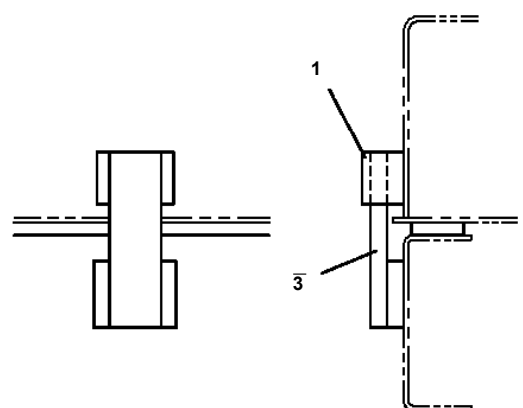

**AT-142-1 42020140600 LOWER,ISUZU KC-NKR66E3N 5H
PX1170242-00 ATTACHMENT PARTS, CRANE FRAME**

B