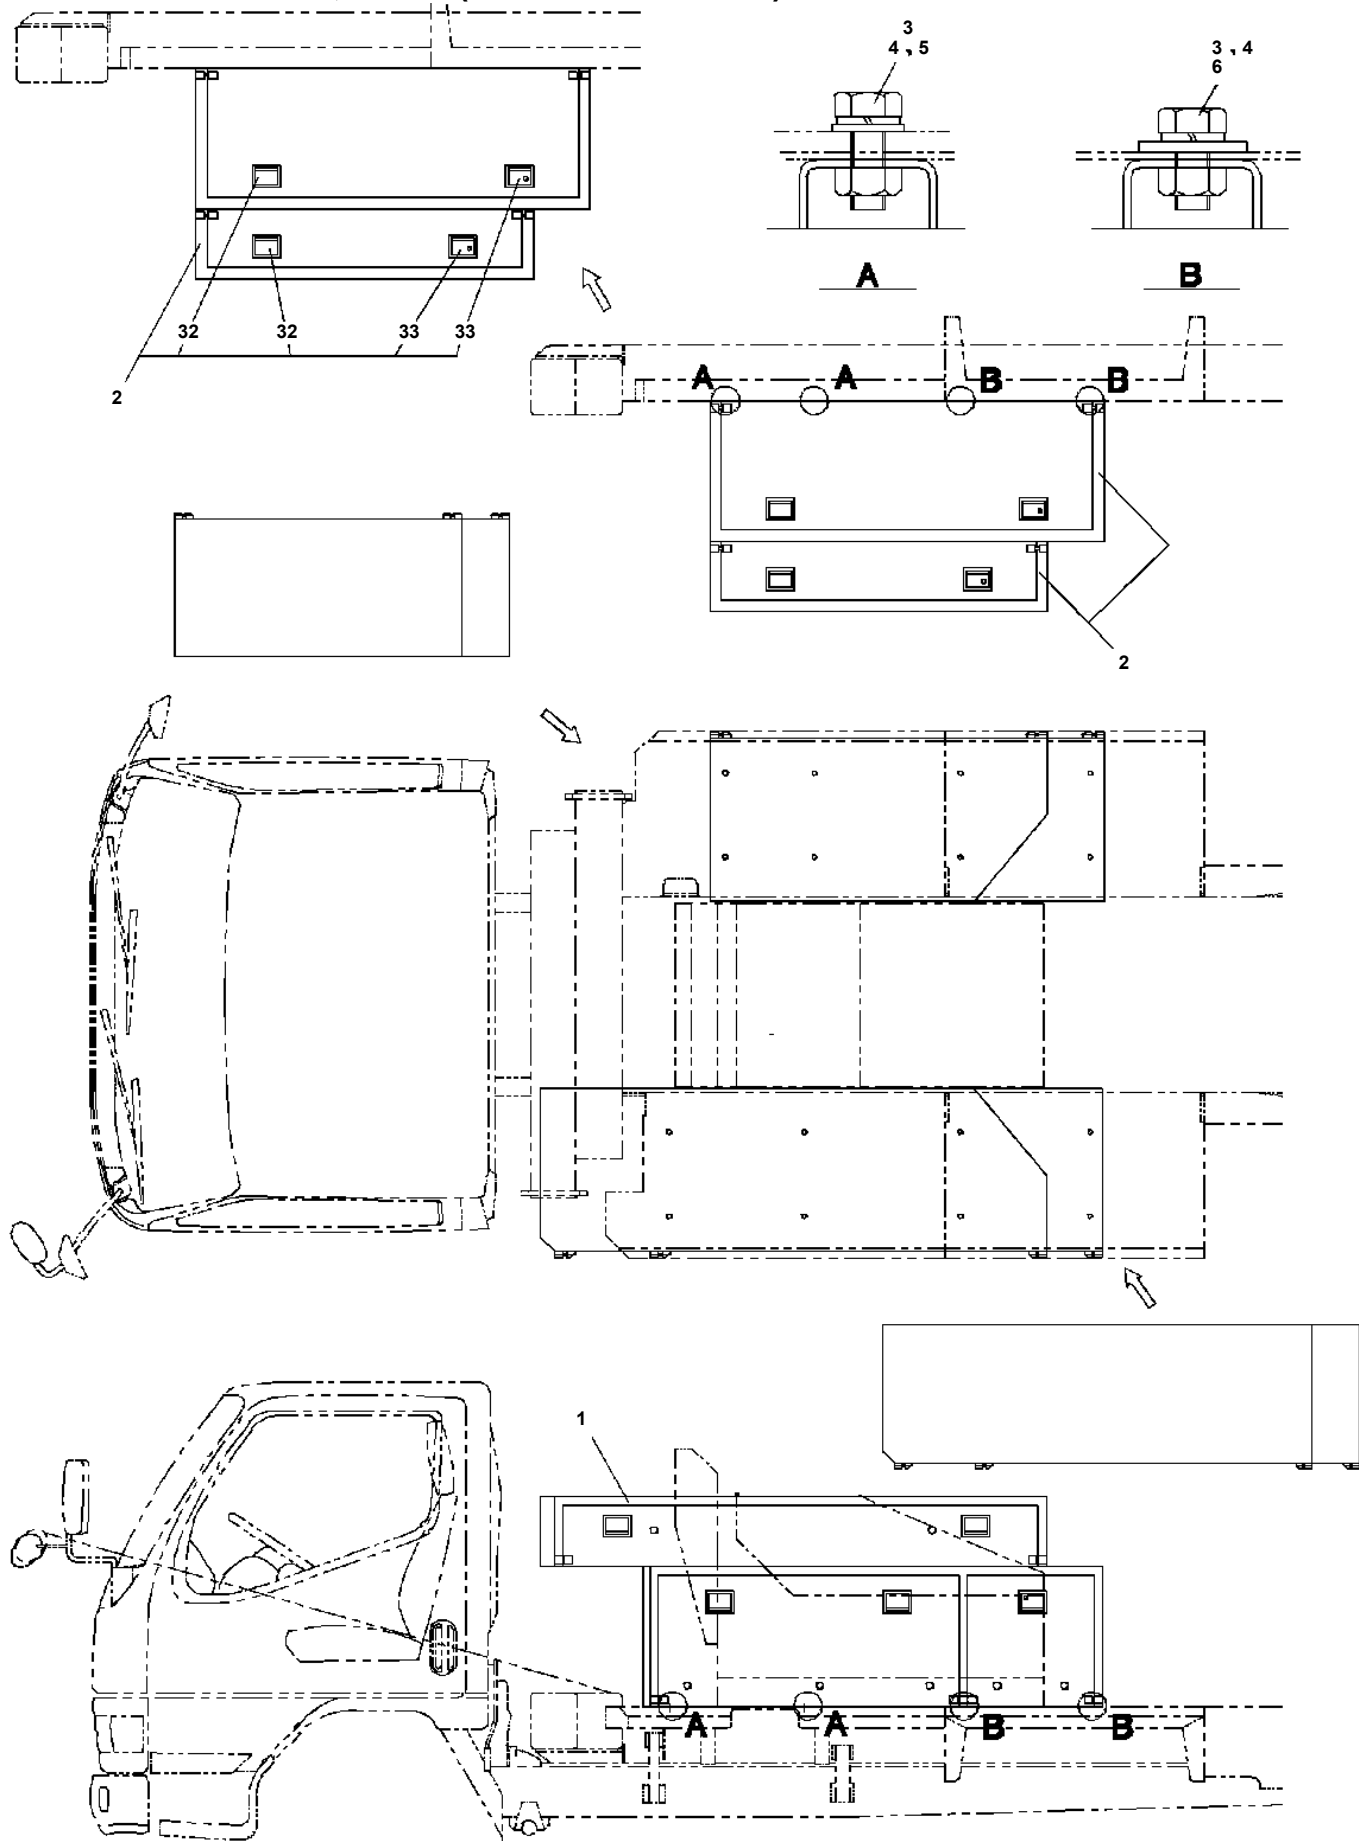

FRONT →

**AT-142-1 42020140600 LOWER,ISUZU KC-NKR66E3N 5H
PB1410851-00 PIPING,HYDRAULIC LOWER**

AT-142-1 42020140600 LOWER, ISUZU KC-NKR66E3N 5H
PI1300061-02 FILTER, OIL (YAMASHIN)

Assembly Name FILTER, OIL

**AT-142-1 42020140600 LOWER,ISUZU KC-NKR66E3N 5H
PO1011829-00 PLATE ASSY,NAME (OUTRIGGER)**

**AT-142-1 42020140600 LOWER,ISUZU KC-NKR66E3N 5H
PX1170242-00 ATTACHMENT PARTS, CRANE FRAME**

A

B

**AT-142-1 42020140600 LOWER,ISUZU KC-NKR66E3N 5H
PX1350230-02 BOX,TOOL (FOR CHUDENKO)**