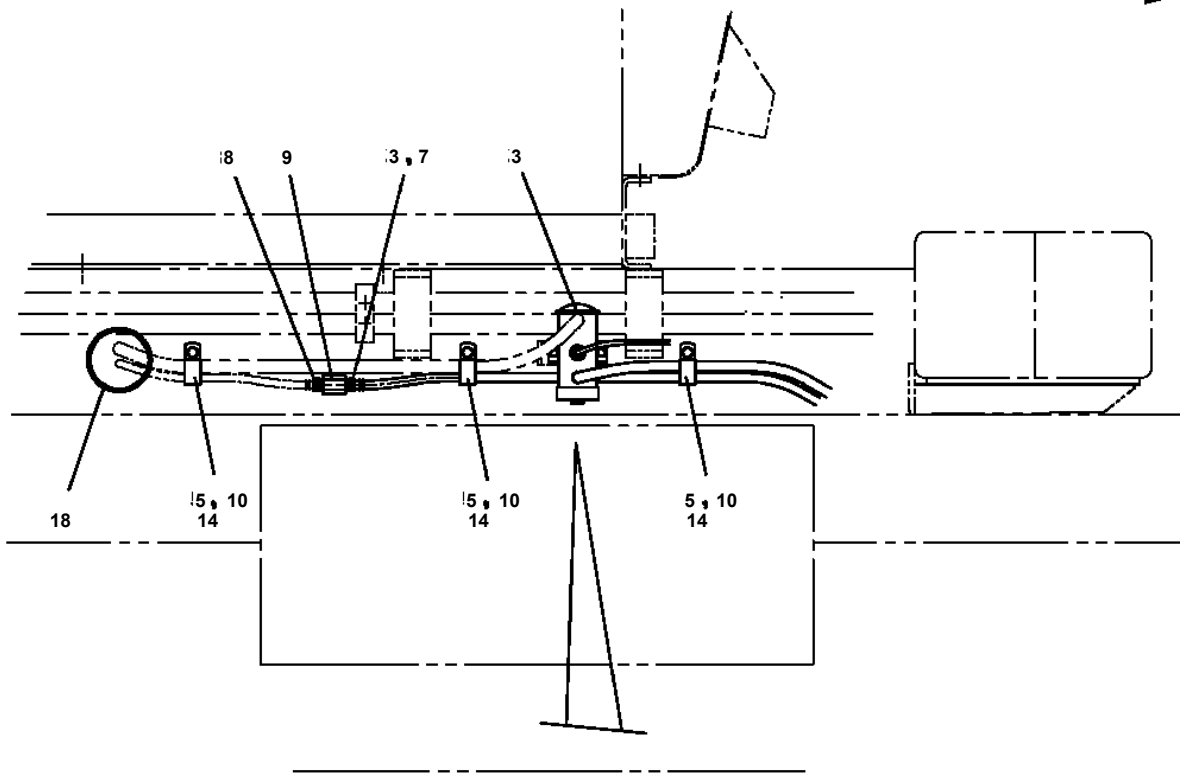

AT-142-1 42020140600 LOWER,ISUZU KC-NKR66E3N 5H
PX1000366-00 MOUNTING PARTS
ASSEMBLY

CLICK HERE TO **DOWNLOAD** THE COMPLETE MANUAL

- Thank you very much for reading the preview of the manual.
- You can download the complete manual from: www.heydownloads.com by clicking the link below

- Please note: If there is no response to CLICKING the link, please download this PDF first and then click on it.

CLICK HERE TO **DOWNLOAD** THE COMPLETE MANUAL

**AT-142-1 42020140600 LOWER, ISUZU KC-NKR66E3N 5H
PB1370063-01 POWER SUPPLY (FUEL PUMP)**

FRONT →

**AT-142-1 42020140600 LOWER,ISUZU KC-NKR66E3N 5H
PB1410851-00 PIPING,HYDRAULIC LOWER**

AT-142-1 42020140600 LOWER, ISUZU KC-NKR66E3N 5H
PI1300061-02 FILTER, OIL (YAMASHIN)

Assembly Name FILTER, OIL