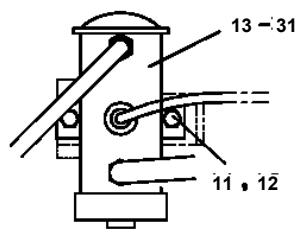

AT-142-1 42020140600 LOWER,ISUZU KC-NKR66E3N 5H
PX1000366-00 MOUNTING PARTS
ASSEMBLY

CLICK HERE TO **DOWNLOAD** THE COMPLETE MANUAL

- Thank you very much for reading the preview of the manual.
- You can download the complete manual from: www.heydownloads.com by clicking the link below

- Please note: If there is no response to CLICKING the link, please download this PDF first and then click on it.

CLICK HERE TO **DOWNLOAD** THE COMPLETE MANUAL

**AT-142-1 42020140600 LOWER, ISUZU KC-NKR66E3N 5H
PB1370063-01 POWER SUPPLY (FUEL PUMP)**

FRONT →

**AT-142-1 42020140600 LOWER,ISUZU KC-NKR66E3N 5H
PB1410851-00 PIPING,HYDRAULIC LOWER**

AT-142-1 42020140600 LOWER, ISUZU KC-NKR66E3N 5H
PI1300061-02 FILTER, OIL (YAMASHIN)

Assembly Name FILTER, OIL