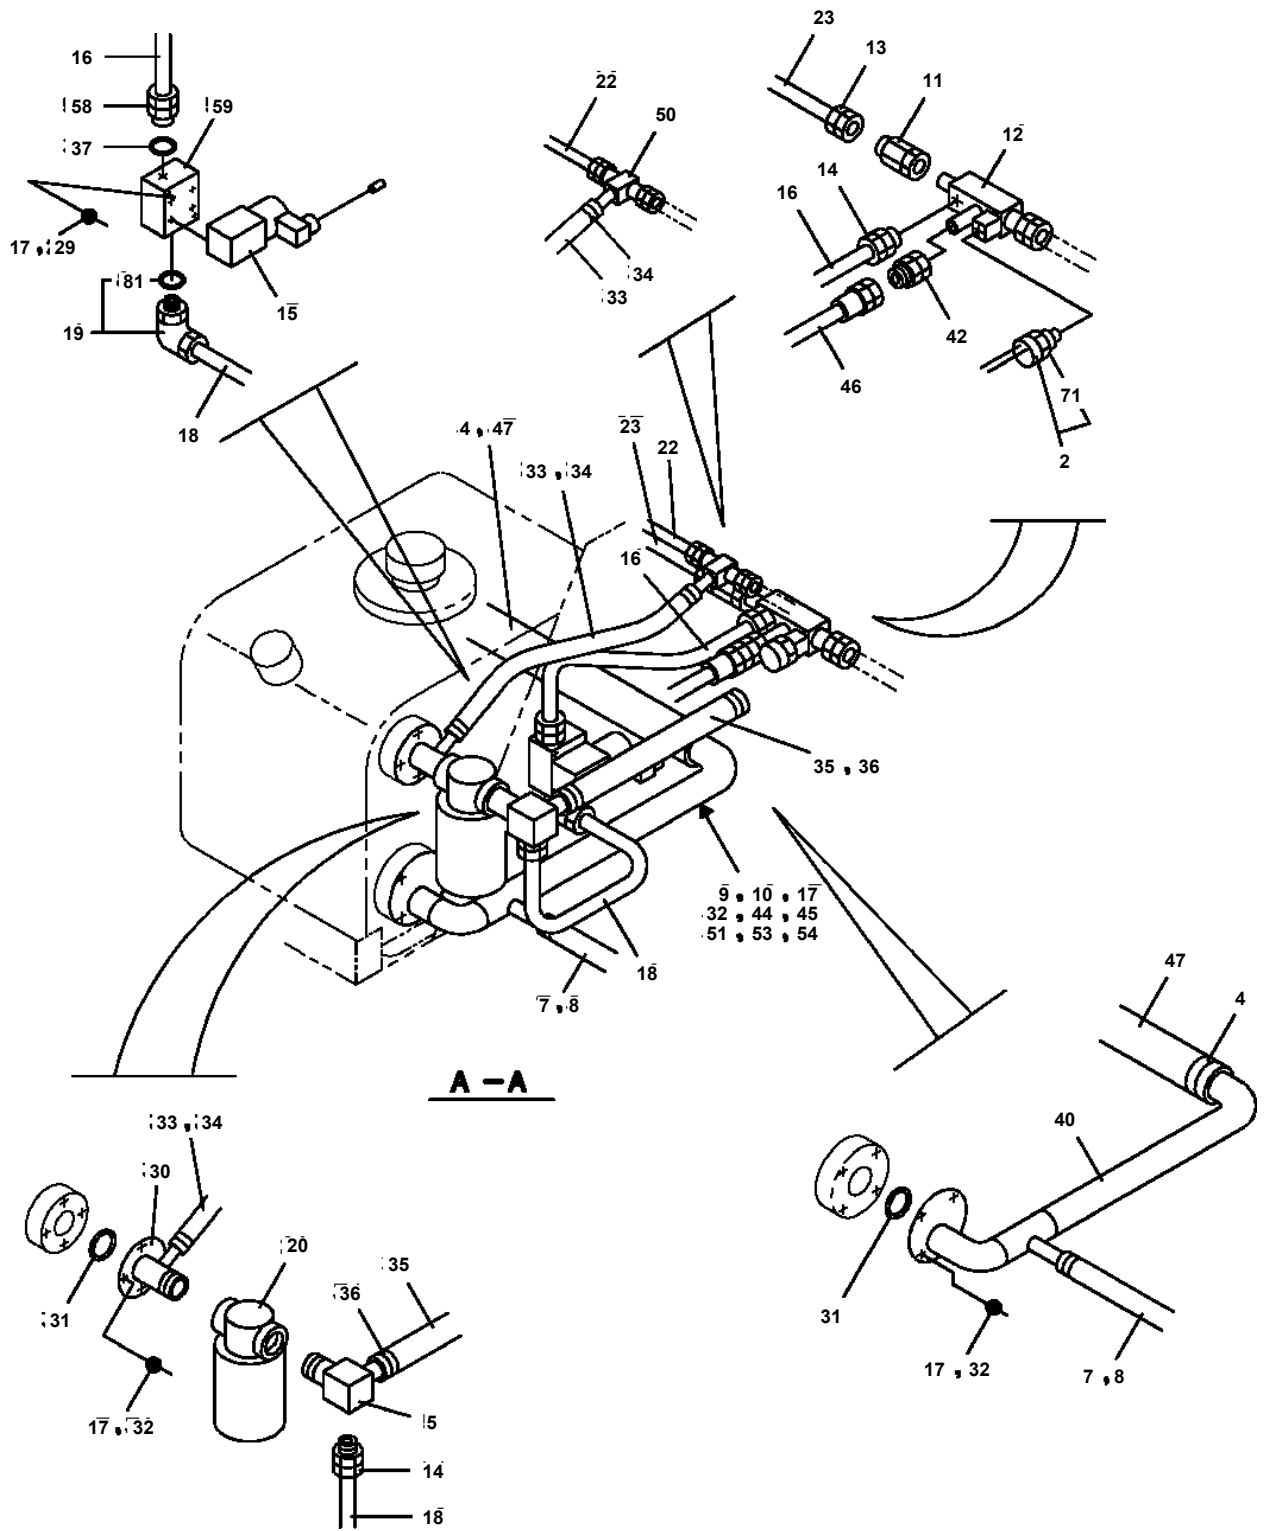

AT-142-1 42020140600 LOWER,ISUZU KC-NKR66E3N 5H
PX1000366-00 MOUNTING PARTS
ASSEMBLY

CLICK HERE TO **DOWNLOAD** THE COMPLETE MANUAL

- Thank you very much for reading the preview of the manual.
- You can download the complete manual from: www.heydownloads.com by clicking the link below

- Please note: If there is no response to CLICKING the link, please download this PDF first and then click on it.

CLICK HERE TO **DOWNLOAD** THE COMPLETE MANUAL

**AT-142-1 42020140600 LOWER, ISUZU KC-NKR66E3N 5H
PB1370063-01 POWER SUPPLY (FUEL PUMP)**

FRONT →

**AT-142-1 42020140600 LOWER,ISUZU KC-NKR66E3N 5H
PB1410851-00 PIPING,HYDRAULIC LOWER**

AT-142-1 42020140600 LOWER, ISUZU KC-NKR66E3N 5H
PI1300061-02 FILTER, OIL (YAMASHIN)

Assembly Name FILTER, OIL

**AT-142-1 42020140600 LOWER,ISUZU KC-NKR66E3N 5H
PO1011829-00 PLATE ASSY,NAME (OUTRIGGER)**

**AT-142-1 42020140600 LOWER,ISUZU KC-NKR66E3N 5H
PX1170242-00 ATTACHMENT PARTS, CRANE FRAME**

A

B

**AT-142-1 42020140600 LOWER,ISUZU KC-NKR66E3N 5H
PX1350230-02 BOX,TOOL (FOR CHUDENKO)**