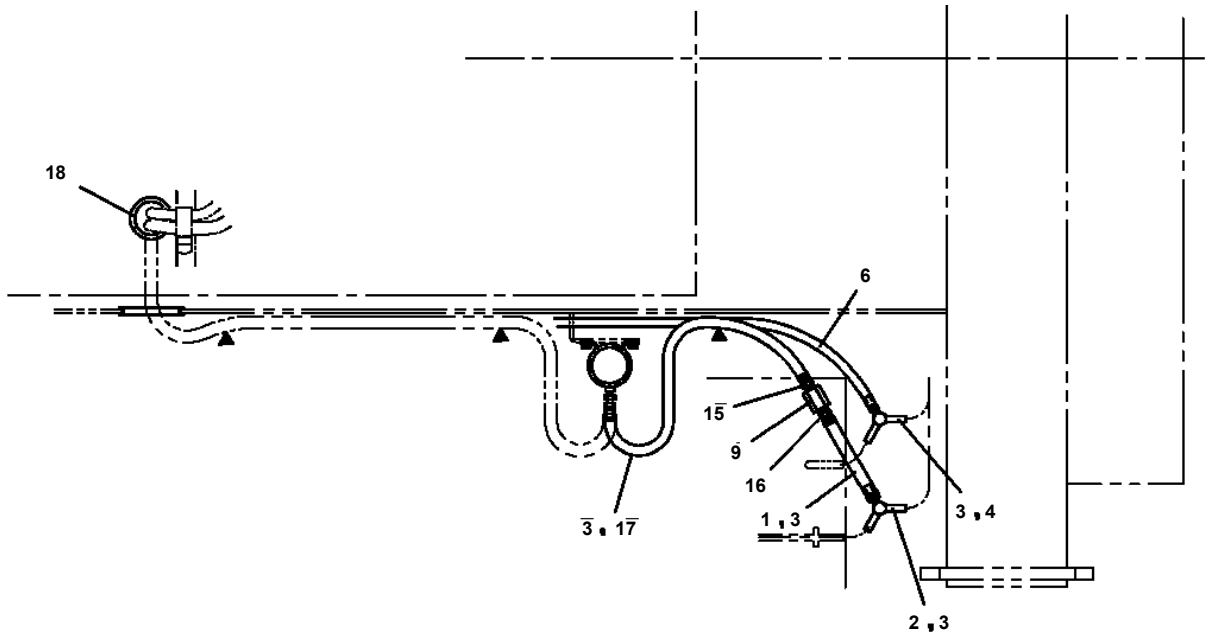

AT-142-1 42020140600 LOWER,ISUZU KC-NKR66E3N 5H
PX1000366-00 MOUNTING PARTS
ASSEMBLY

CLICK HERE TO **DOWNLOAD** THE COMPLETE MANUAL

- Thank you very much for reading the preview of the manual.
- You can download the complete manual from: www.heydownloads.com by clicking the link below

- Please note: If there is no response to CLICKING the link, please download this PDF first and then click on it.

CLICK HERE TO **DOWNLOAD** THE COMPLETE MANUAL

**AT-142-1 42020140600 LOWER, ISUZU KC-NKR66E3N 5H
PB1370063-01 POWER SUPPLY (FUEL PUMP)**

FRONT →

**AT-142-1 42020140600 LOWER,ISUZU KC-NKR66E3N 5H
PB1410851-00 PIPING,HYDRAULIC LOWER**

AT-142-1 42020140600 LOWER, ISUZU KC-NKR66E3N 5H
PI1300061-02 FILTER, OIL (YAMASHIN)

Assembly Name FILTER, OIL