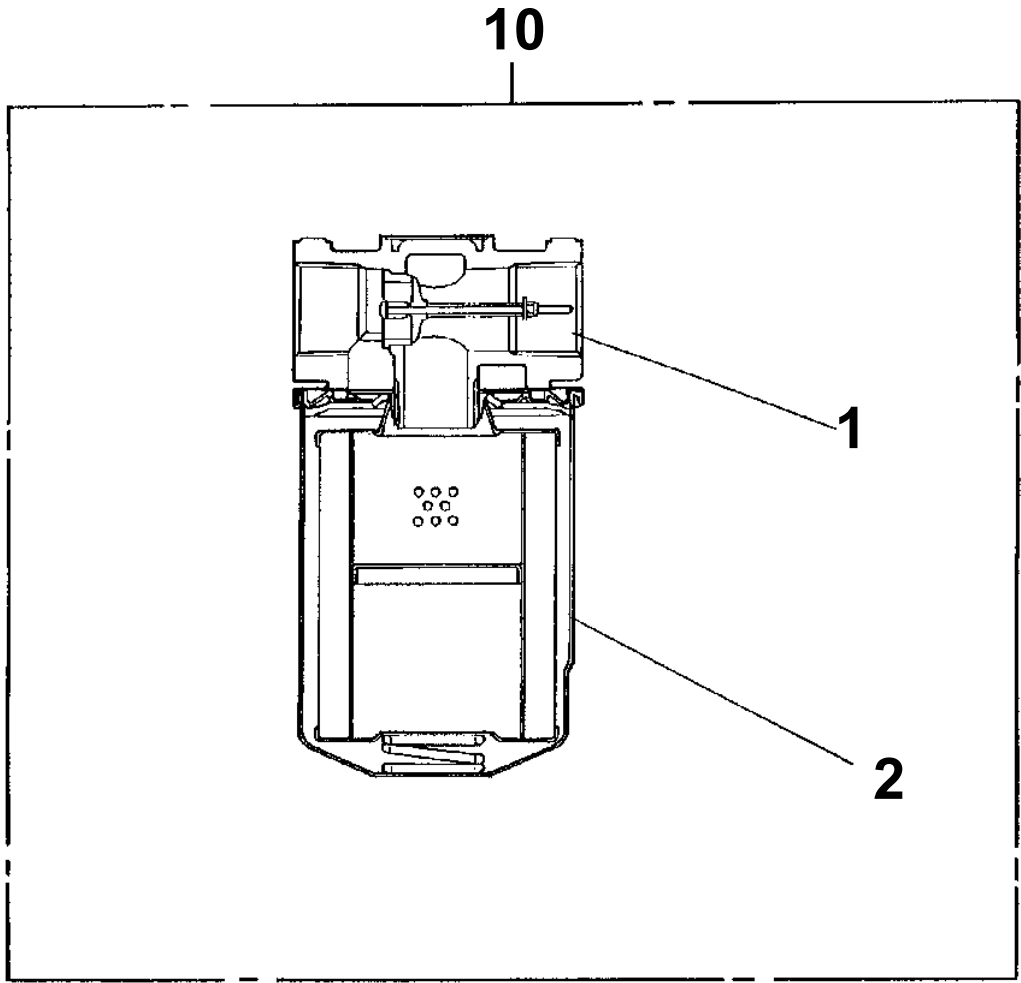

- Please note: If there is no response to CLICKING the link, please download this PDF first and then click on it.

CLICK HERE TO **DOWNLOAD** THE COMPLETE MANUAL

**AT-142-1 42020140600 LOWER, ISUZU KC-NKR66E3N 5H
PB1370063-01 POWER SUPPLY (FUEL PUMP)**

FRONT →

**AT-142-1 42020140600 LOWER,ISUZU KC-NKR66E3N 5H
PB1410851-00 PIPING,HYDRAULIC LOWER**

AT-142-1 42020140600 LOWER, ISUZU KC-NKR66E3N 5H
PI1300061-02 FILTER, OIL (YAMASHIN)

Assembly Name FILTER, OIL

**AT-142-1 42020140600 LOWER,ISUZU KC-NKR66E3N 5H
PO1011829-00 PLATE ASSY,NAME (OUTRIGGER)**

**AT-142-1 42020140600 LOWER,ISUZU KC-NKR66E3N 5H
PX1170242-00 ATTACHMENT PARTS, CRANE FRAME**

A

B

**AT-142-1 42020140600 LOWER,ISUZU KC-NKR66E3N 5H
PX1350230-02 BOX,TOOL (FOR CHUDENKO)**