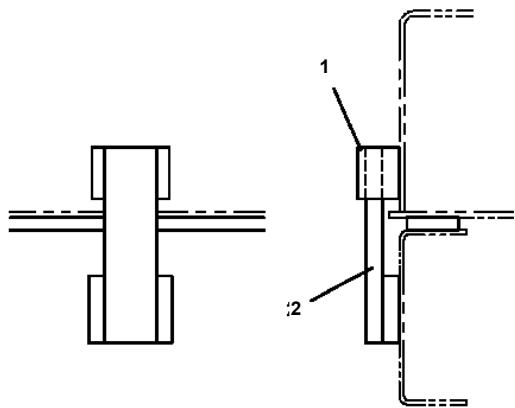

**AT-142-1 42020140600 LOWER,ISUZU KC-NKR66E3N 5H
PX1170242-00 ATTACHMENT PARTS, CRANE FRAME**

A