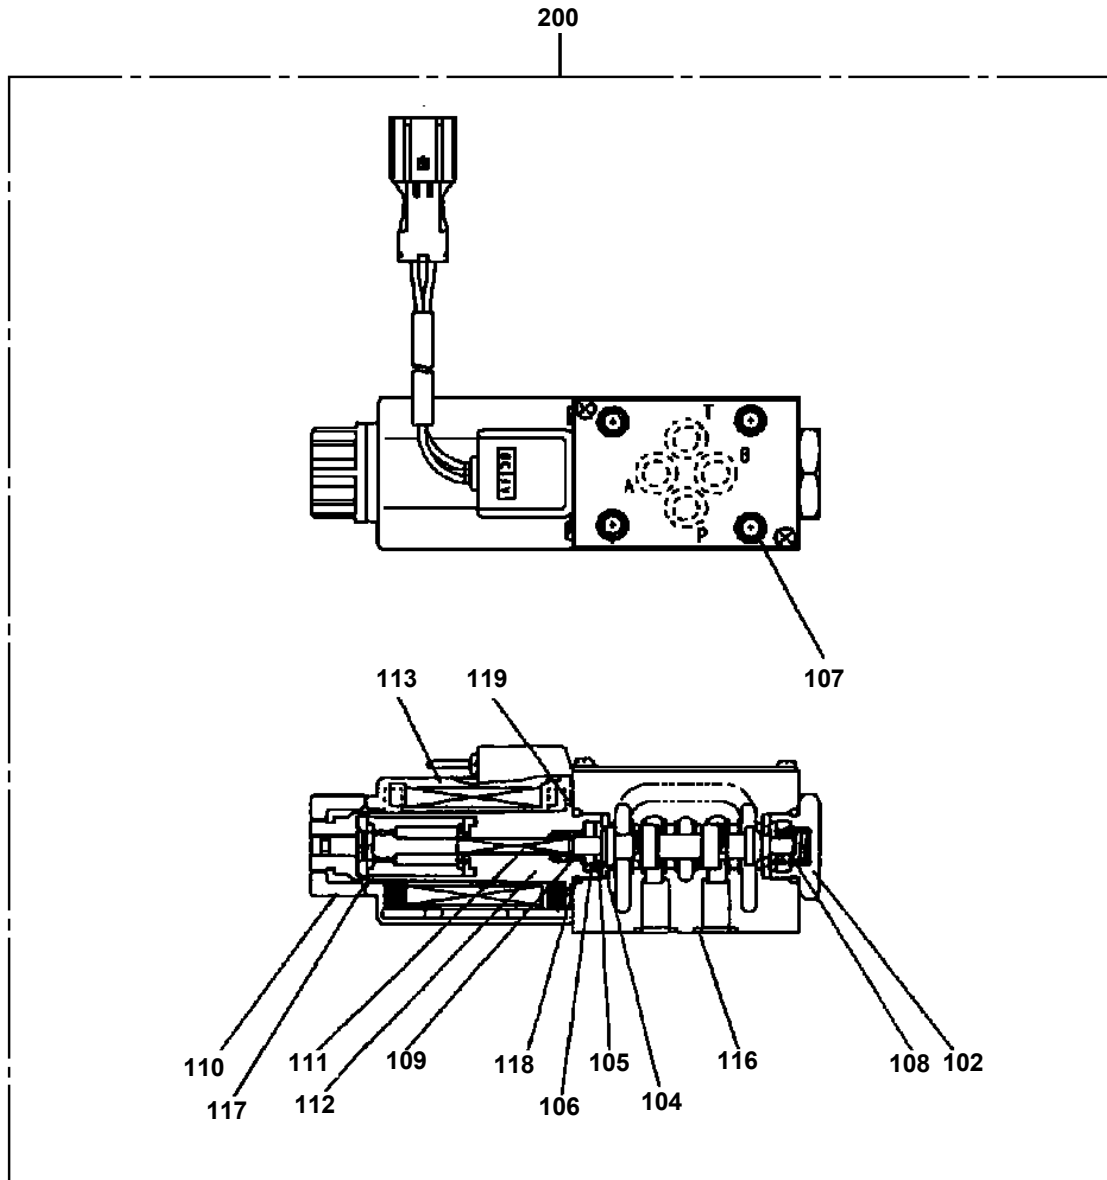

AT-141-1 42043123000 LOWER, MITSUBISHI KC-FE538B6K
PI1120305-02 VALVE, SOLENOID

AT-141-1 42043123000 LOWER,MITSUBISHI KC-FE538B6K

Pos No.	Parts No	Parts Name	Qty	Unit	Technical Data	Serial No (Start)	Serial No (End)	Remarks	Page
1	42712470100	SUPPORT	1						
2	37001706940	CABLE,CONTROL	1						
3	82100001801	TUBE,CORRUGATE	2	M	7				
4	90101208025	BOLT	5		M8X25				
5	90302040801	WASHER,SPRING	5		8				
6	90201200800	NUT	4		M8				
7	82100002007	CLAMP	2		WRC10				
8	80182306010	SCREW,MACHINE	4		M6X10				
9	42712760100	SUPPORT	1						
10	90302040601	WASHER,SPRING	4		6				
11	90303070601	WASHER,PLAIN	2		6				
12	37000535490	SUPPORT	2						
14	42711650300	HARNESS	1						
15	80136320012	PIN,SPLIT	2		2X12				0000
16	37000105720	PIN	2						
31	80172303008	SCREW,MACHINE	8		M3X8				
32	90302040301	WASHER,SPRING	8		3				
33	80192484008	SCREW,MACHINE	4		M4X8				
34	42710010270	COVER	1						
35	42711290200	SOLENOID ASSY	1						
36	90201200800	NUT	4		M8				
37	90190208030	BOLT	2		M8X30				
38	42710040110	BOLT	1						
39	42710010280	LINK	1						
40	42710200010	CASE	1						
41	16311103000	SPRING	1						
42	37000112850	PIN	2						
43	90303070401	WASHER,PLAIN	2		4				
44	80136316010	PIN,SPLIT	2		1.6X10				
55	82100001706	SOLENOID	2		12V