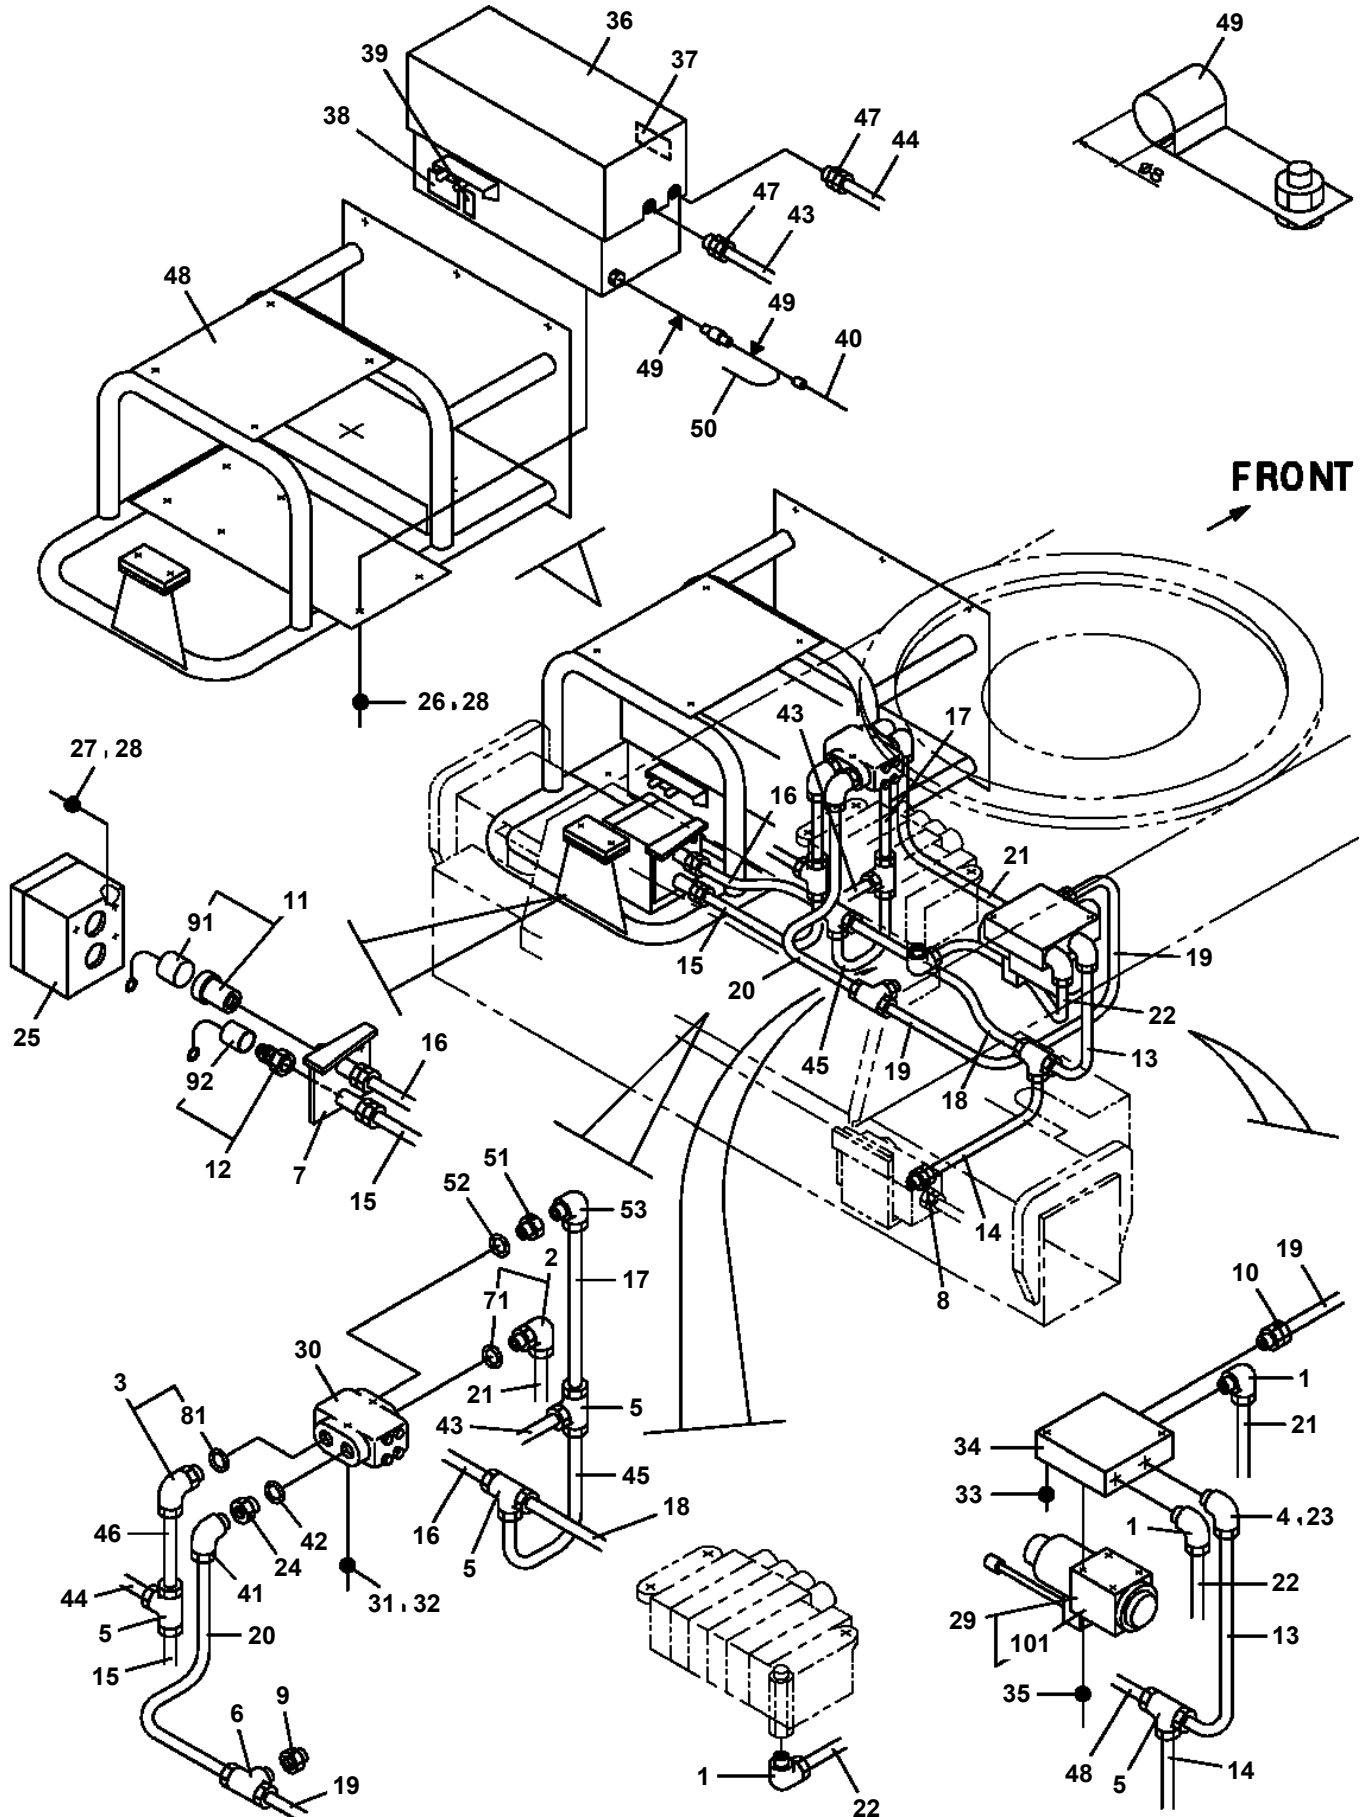

**AT-141-1 42043123000 LOWER, MITSUBISHI KC-FE538B6K
PB1380046-01 POWER SUPPLY (LOWER HYD. OUTLET PIPING)**

AT-141-1 42043123000 LOWER,MITSUBISHI KC-FE538B6K

Pos No.	Parts No	Parts Name	Qty	Unit	Technical Data	Serial No (Start)	Serial No (End)
1	37000711090	CLAMP ASSY	1		18X2		
2	42643051000	SWITCH ASSY (THERMO)	1				
3	37000300740	SLEEVE	1		18-12		
4	91803600550	CLIP	8		D=40-55		
5	42641740200	JOINT	1				
6	80400160129	JOINT	1				
7	91002801400	O-RING	1		1B P14		
8	37002416120	HOSE	1		L=900		
9	37002439460	HOSE	1		L=500		
10	80430420850	JOINT	1				
11	36621670000	VALVE,CHECK	2				
12	42641740100	JOINT	1				
13	80307010160	FITTING	1		KSA18-040N		
14	80302010230	FITTING	3		KCT18-030N		
15	42643041000	VALVE,SOLENOID (WITH CONNECTOR)	1				
16	81408000241	PIPE,STEEL	1	M	18X1.9T		
17	90302040801	WASHER,SPRING	16		8		
18	81408000241	PIPE,STEEL	1	M	18X1.9T		
19	80303030230	FITTING,ELBOW	1				
20	36670100000	FILTER,OIL (YAMASHIN)	1				
21	37002504400	HOSE	1		L=600		
22	81408000160	PIPE,STEEL	1	M	12X1.4T		
23	81408000241	PIPE,STEEL	1	M	18X1.9T		
24	37002403520	HOSE	1		L=1000		
25	80400160131	JOINT	1				
26	80320030080	FITTING,ELBOW	1		KLE12-030N		
27	80320030140	FITTING,ELBOW	1		KLE18-040N		
28	42641970500	JOINT	1				
29	90101208060	BOLT	2		M8X60		
30	42640010130	FITTING,FLANGE	1				
31	91002904500	O-RING	2		1B G45		
32	90101208016	BOLT	13		M8X16		
33	37002511160	HOSE	1		L=460		
34	91803600250	CLIP	4		D=18-25		
35	37002508880	HOSE	1		L=375		
36	91803600400	CLIP	4		D=27-40		
37	91002801800	O-RING	1		1B P18		
38	91803600500	CLIP	4		D=35-50		
39	37000601600	CLAMP	1		WR54		
40	42641970400	FITTING,FLANGE	1				
41	91002903000	O-RING	2		1B G30		
42	42641970100	FITTING,FLANGE	1				
43	90201200800	NUT	2		M8		
44	90101210025	BOLT	9		M10X25		
45	90302041001	WASHER,SPRING	9		10		
46	42641970200	FITTING,FLANGE	1				
47	37002509750	HOSE	1		L=700		
48	82100002010	CLAMP	1		WR15		
49	82100002015	CLAMP	1		WRC20		
50	42641970300	JOINT	1				
51	37000551620	PLATE	1				
52	37002508890	HOSE	1		L=470		
53	82100001412	TUBE,SPIRAL	1	M	SE-12BK		
54	37000600520	CLAMP	1		R=22		
55	90201201000	NUT	1		M10		
56	90303071001	WASHER,PLAIN	1		10		
57	42643750010	SUPPORT	1				
58	42641970800	JOINT	1				
59	90201200600	NUT	1		M6		
60	90302040601	WASHER,SPRING	1		6		
61	82100002014	CLAMP	1		WR20		
62	82100002011	CLAMP	1		WRC15		
91	36641520000	VALVE,SOLENOID	1