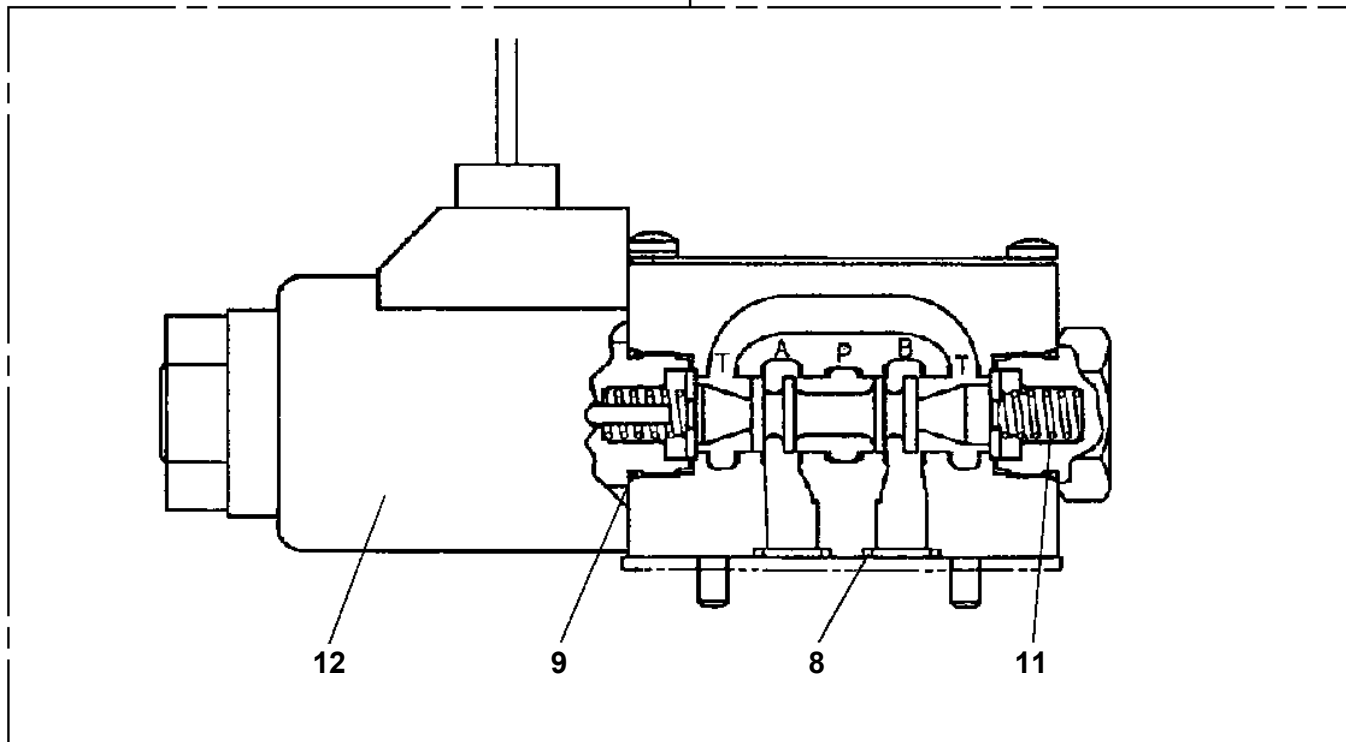

AT-120S-1 42081140900 LOWER,ISUZU KR-NKR81GN-5LXYT
PI1120265-01 VALVE,SOLENOID

200