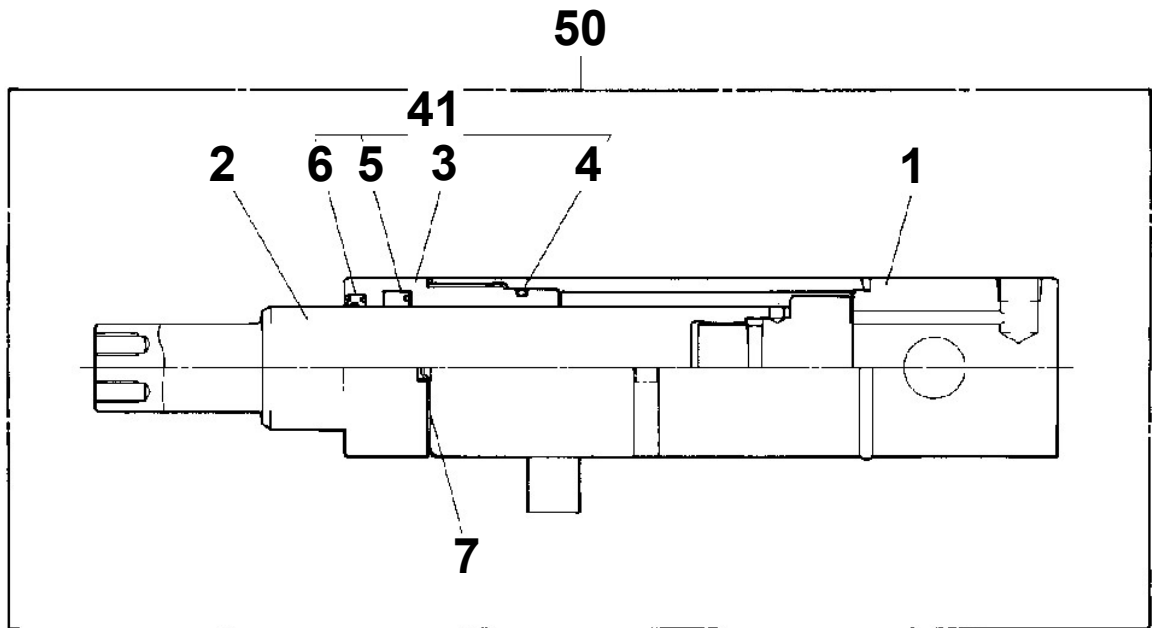

AP-30-1-00101 4 BOOM,WHEEL TYPE

PZ1000051-01 SYSTEM (AP-30-1)

ASSEMBLY

CLICK HERE TO **DOWNLOAD** THE COMPLETE MANUAL

- Thank you very much for reading the preview of the manual.
- You can download the complete manual from: www.heydownloads.com by clicking the link below

AP-30-1-00101 4 BOOM,WHEEL TYPE

Pos No.	Parts No	Parts Name	Qty	Unit	Technical Data	Serial No (Start)	Serial No (End)	Remarks	Pages
4	90101206025	BOLT	3		M6X25				
5	90201200600	NUT	3		M6				
6	90302040601	WASHER,SPRING	3		6				
9	44550100520	SWITCH ASSY	1						
21	44550107600	COVER	1						
22	44550107610	SWITCH	1						
30	44550107640	SWITCH,MICRO	1						

AP-30-1-00101 4 BOOM, WHEEL TYPE
PN1011003-01 ELEC. ASSY (CURL CORD)

AP-30-1-00101 4 BOOM, WHEEL TYPE
PN1420003-01 CHARGER, BATTERY

AP-30-1-00101 4 BOOM,WHEEL TYPE

Pos No.	Parts No	Parts Name	Qty	Unit	Technical Data	Serial No (Start)	Serial No (End)	Remarks	Pages
1	44550055010	GEAR	2						
2	44550055020	GEAR	2						