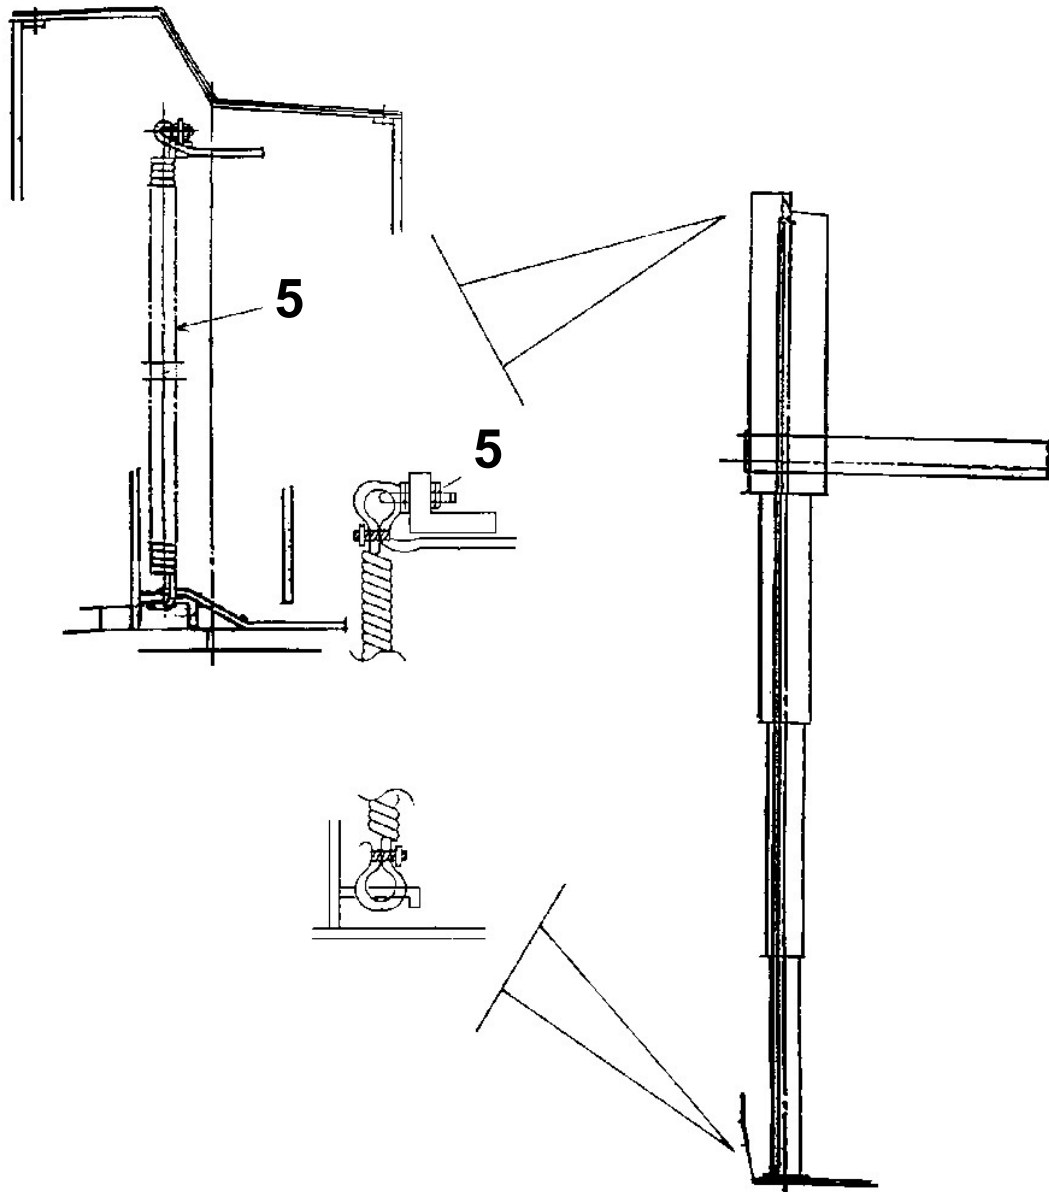

- Please note: If there is no response to CLICKING the link, please download this PDF first and then click on it.

CLICK HERE TO **DOWNLOAD** THE COMPLETE MANUAL

AP-30-1-00101 4 BOOM,WHEEL TYPE
PE1030002-01 CYLINDER,LIFT

AP-30-1-00101 4 BOOM,WHEEL TYPE

Pos No.	Parts No	Parts Name	Qty	Unit	Technical Data	Serial No (Start)	Serial No (End)	Remarks	Pages
4	90101206025	BOLT	3		M6X25				
5	90201200600	NUT	3		M6				
6	90302040601	WASHER,SPRING	3		6				
9	44550100520	SWITCH ASSY	1						
21	44550107600	COVER	1						
22	44550107610	SWITCH	1						
30	44550107640	SWITCH,MICRO	1						

AP-30-1-00101 4 BOOM, WHEEL TYPE
PN1011003-01 ELEC. ASSY (CURL CORD)

AP-30-1-00101 4 BOOM, WHEEL TYPE
PN1420003-01 CHARGER, BATTERY

AP-30-1-00101 4 BOOM,WHEEL TYPE

Pos No.	Parts No	Parts Name	Qty	Unit	Technical Data	Serial No (Start)	Serial No (End)	Remarks	Pages
1	44550055010	GEAR	2						
2	44550055020	GEAR	2						