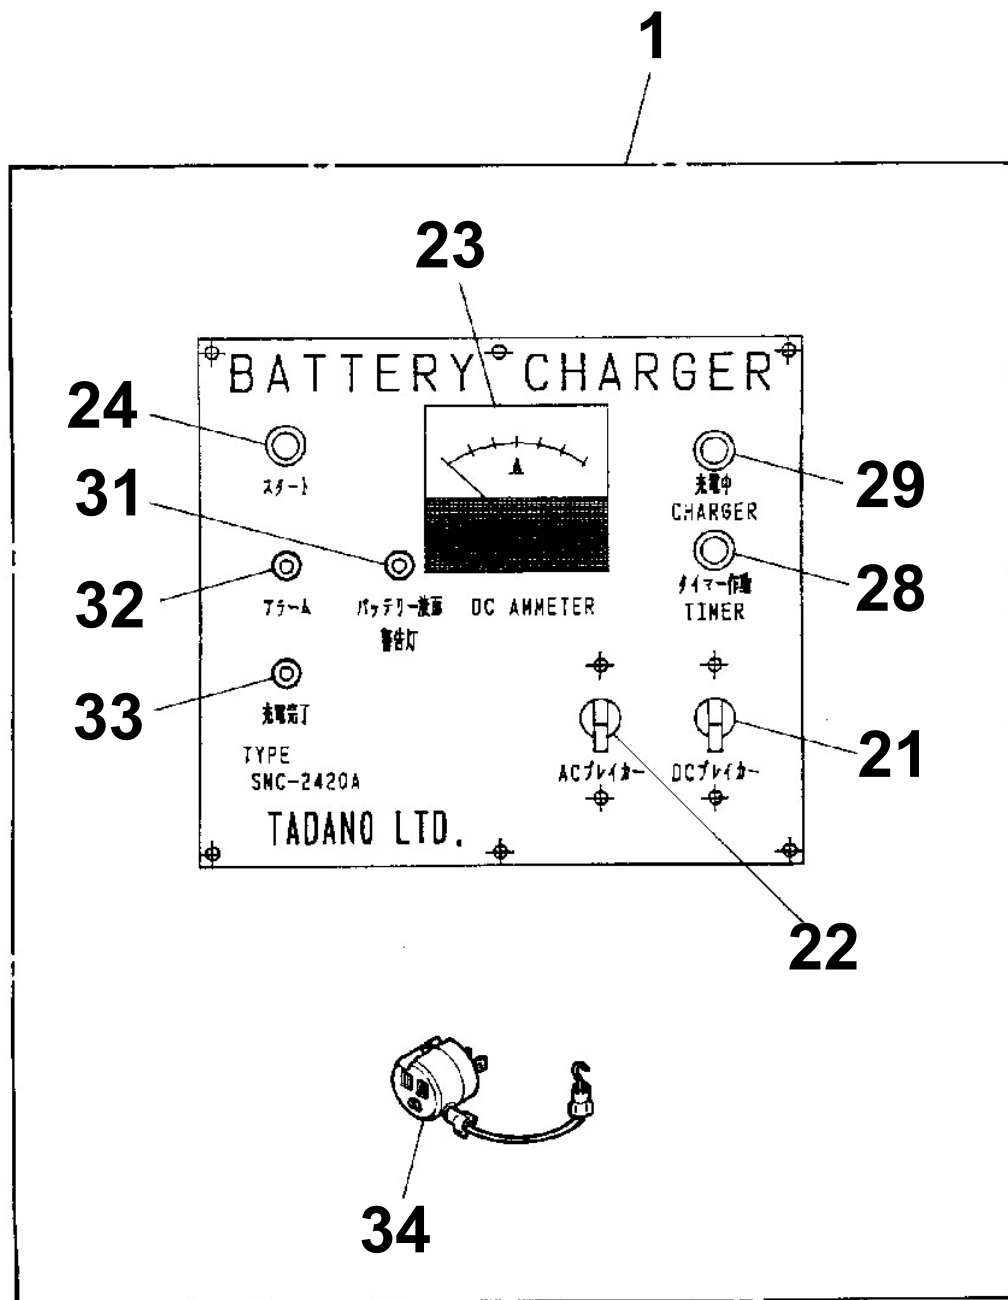

- Please note: If there is no response to CLICKING the link, please download this PDF first and then click on it.

CLICK HERE TO **DOWNLOAD** THE COMPLETE MANUAL

AP-30-1-00101 4 BOOM,WHEEL TYPE
PE1030002-01 CYLINDER,LIFT

AP-30-1-00101 4 BOOM,WHEEL TYPE

Pos No.	Parts No	Parts Name	Qty	Unit	Technical Data	Serial No (Start)	Serial No (End)	Remarks	Pages
4	90101206025	BOLT	3		M6X25				
5	90201200600	NUT	3		M6				
6	90302040601	WASHER,SPRING	3		6				
9	44550100520	SWITCH ASSY	1						
21	44550107600	COVER	1						
22	44550107610	SWITCH	1						
30	44550107640	SWITCH,MICRO	1						

AP-30-1-00101 4 BOOM, WHEEL TYPE
PN1011003-01 ELEC. ASSY (CURL CORD)

AP-30-1-00101 4 BOOM, WHEEL TYPE
PN1420003-01 CHARGER, BATTERY

AP-30-1-00101 4 BOOM,WHEEL TYPE

Pos No.	Parts No	Parts Name	Qty	Unit	Technical Data	Serial No (Start)	Serial No (End)	Remarks	Pages
1	44550055010	GEAR	2						
2	44550055020	GEAR	2						