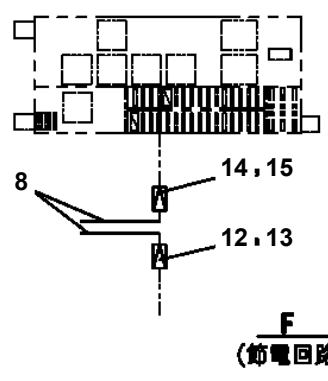

AT-220-1 42086160200 LOWER,TOYOTA KK-XZU410-TKFSS6

PB3000065-01 POWER UNIT
PO1000149-00 INDICATION PLATES
PX2000432-01 CARRIER UNIT
PX3000275-00 MOUNTING UNIT
ASSEMBLY

CLICK HERE TO **DOWNLOAD** THE COMPLETE MANUAL

CLICK HERE TO **DOWNLOAD** THE COMPLETE MANUAL

AT-220-1 42086160200 LOWER,TOYOTA KK-XZU410-TKFSS6

Pos No.	Parts No	Parts Name	Qty	Unit	Technical Data	Serial No (Start)	Serial No (End)	Remarks	Pages
1	36401725010	CASE	1						
2	36401725020	GEAR	1						
3	36401725030	SHAFT	1						
4	36400095040	SHAFT	1						
5	36400095050	COLLAR	1						
6	36401725040	GEAR	1						
7	36400095100	SHIFTER ASSY	1						
8	36400095120	BEARING	2						
9	80500006206	BEARING,BALL	2						
10	91206030005	SEAL,OIL	1						
11	36400095070	COVER (BEARING)	1						
12	36400095080	PACKING (COVER)	1						
13	36400095090	SHIM	N						
14	90101206012	BOLT	1		M6X12				
15	36400095130	WASHER	1						
16	90191208014	BOLT	3		M8X14				
17	90302040801	WASHER,SPRING	7		8				
18	36400095110	PACKING	1						
19	90191208020	BOLT	4		M8X20				
20	80602110520	RING,RITAINING	2		R52				
22	36400055070	PACKING	1						
23	36400195030	BOLT,STUD	4						
24	90267201000	NUT	4		M10				
25	90193210025	BOLT	2		M10X25				
26	90302041001	WASHER,SPRING	8		10				
27	36401725070	SUPPORT (PUMP)	1						
28	36401725080	BOLT	2		M10X35				
30	31791100100	SUPPORT	1						
31	90191208025	BOLT	2		M8X25				
50	36401730000	POWER TAKE OFF	1						
100	31791110000	POWER TAKE OFF	1						

AT-220-1 42086160200 LOWER, TOYOTA KK-XZU410-TKFSS6
 PH5030884-00 HARNESS (MAIN)

1

AT-220-1 42086160200 LOWER, TOYOTA KK-XZU410-TKFSS6
 PN1013134-01 ELEC.ASSY (CARRIER)

AT-220-1 42086160200 LOWER,TOYOTA KK-XZU410-TKFSS6

AT-220-1 42086160200 LOWER,TOYOTA KK-XZU410-TKFSS6

Pos No.	Parts No	Parts Name	Qty	Unit	Technical Data	Serial No (Start)	Serial No (End)	Remarks	Pages
1	42842330100	WEIGHT	1						
2	90101216090	BOLT	4		M16X90				
3	90302041601	WASHER,SPRING	4		16				