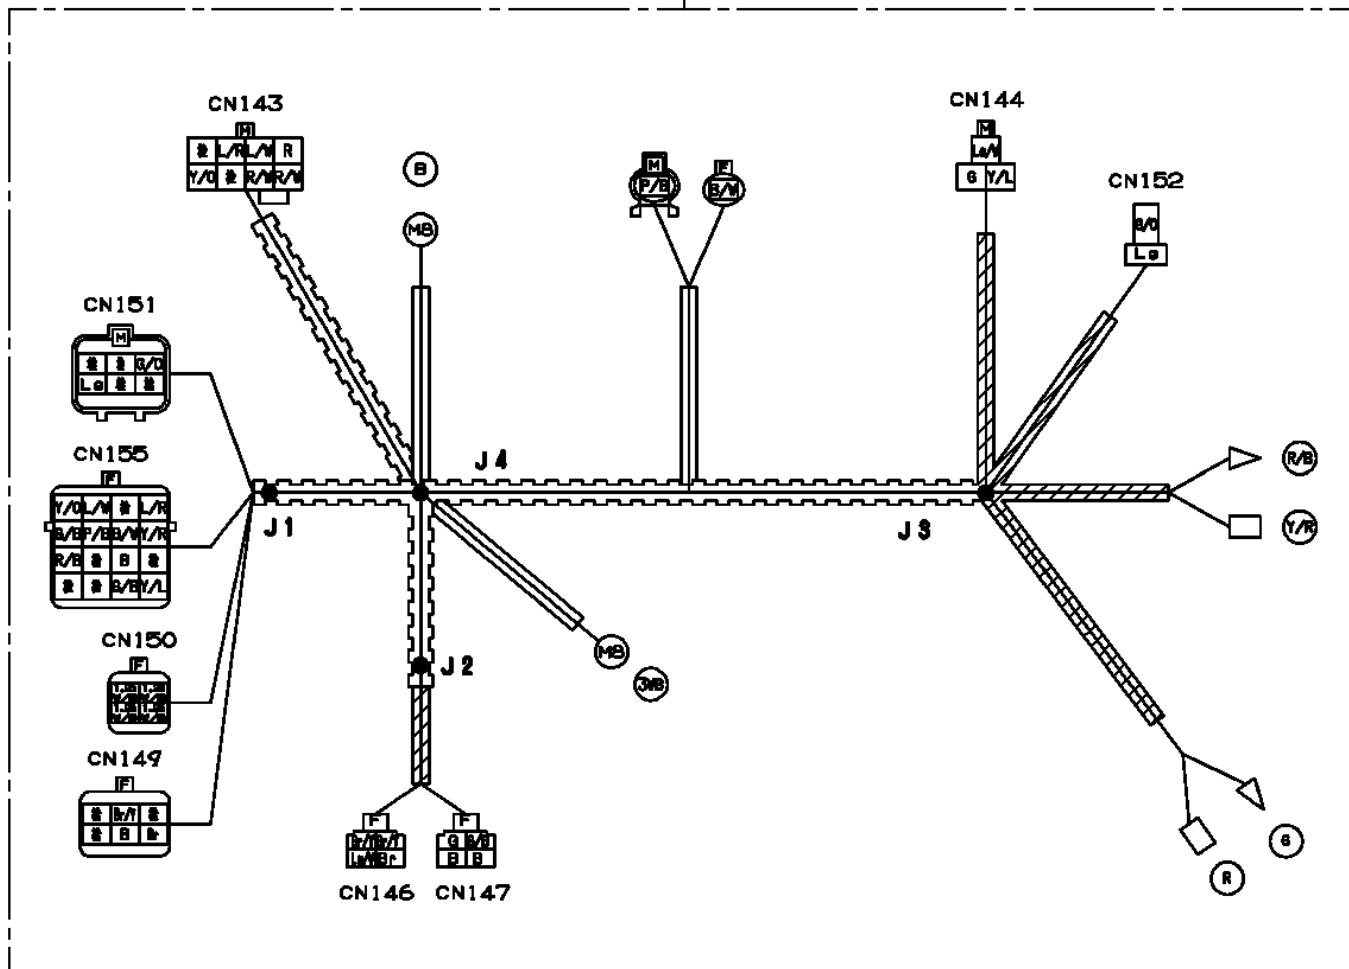

AT-220-1 42086160200 LOWER,TOYOTA KK-XZU410-TKFSS6

PB3000065-01 POWER UNIT
PO1000149-00 INDICATION PLATES
PX2000432-01 CARRIER UNIT
PX3000275-00 MOUNTING UNIT
ASSEMBLY

CLICK HERE TO **DOWNLOAD** THE COMPLETE MANUAL

CLICK HERE TO **DOWNLOAD** THE COMPLETE MANUAL

AT-220-1 42086160200 LOWER,TOYOTA KK-XZU410-TKFSS6

Pos No.	Parts No	Parts Name	Qty	Unit	Technical Data	Serial No (Start)	Serial No (End)	Remarks	Pages
1	36401725010	CASE	1						
2	36401725020	GEAR	1						
3	36401725030	SHAFT	1						
4	36400095040	SHAFT	1						
5	36400095050	COLLAR	1						
6	36401725040	GEAR	1						
7	36400095100	SHIFTER ASSY	1						
8	36400095120	BEARING	2						
9	80500006206	BEARING,BALL	2						
10	91206030005	SEAL,OIL	1						
11	36400095070	COVER (BEARING)	1						
12	36400095080	PACKING (COVER)	1						
13	36400095090	SHIM	N						
14	90101206012	BOLT	1		M6X12				
15	36400095130	WASHER	1						
16	90191208014	BOLT	3		M8X14				
17	90302040801	WASHER,SPRING	7		8				
18	36400095110	PACKING	1						
19	90191208020	BOLT	4		M8X20				
20	80602110520	RING,RITAINING	2		R52				
22	36400055070	PACKING	1						
23	36400195030	BOLT,STUD	4						
24	90267201000	NUT	4		M10				
25	90193210025	BOLT	2		M10X25				
26	90302041001	WASHER,SPRING	8		10				
27	36401725070	SUPPORT (PUMP)	1						
28	36401725080	BOLT	2		M10X35				
30	31791100100	SUPPORT	1						
31	90191208025	BOLT	2		M8X25				
50	36401730000	POWER TAKE OFF	1						
100	31791110000	POWER TAKE OFF	1						

AT-220-1 42086160200 LOWER, TOYOTA KK-XZU410-TKFSS6
 PH5030884-00 HARNESS (MAIN)

1

AT-220-1 42086160200 LOWER, TOYOTA KK-XZU410-TKFSS6
 PN1013134-01 ELEC.ASSY (CARRIER)

AT-220-1 42086160200 LOWER,TOYOTA KK-XZU410-TKFSS6

AT-220-1 42086160200 LOWER,TOYOTA KK-XZU410-TKFSS6

Pos No.	Parts No	Parts Name	Qty	Unit	Technical Data	Serial No (Start)	Serial No (End)	Remarks	Pages
1	42842330100	WEIGHT	1						
2	90101216090	BOLT	4		M16X90				
3	90302041601	WASHER,SPRING	4		16				