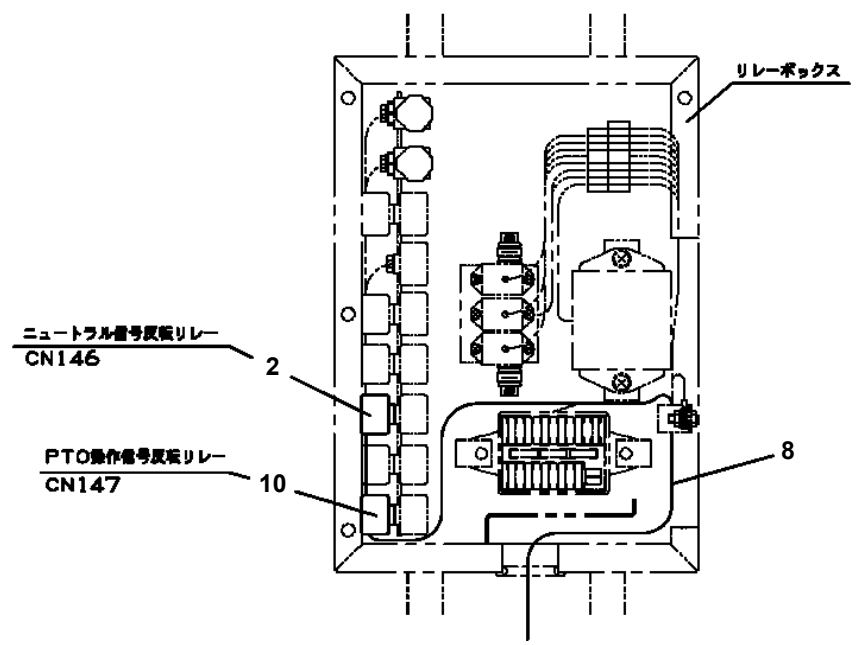

CLICK HERE TO **DOWNLOAD** THE COMPLETE MANUAL

AT-220-1 42086160200 LOWER,TOYOTA KK-XZU410-TKFSS6

Pos No.	Parts No	Parts Name	Qty	Unit	Technical Data	Serial No (Start)	Serial No (End)	Remarks	Pages
1	36401725010	CASE	1						
2	36401725020	GEAR	1						
3	36401725030	SHAFT	1						
4	36400095040	SHAFT	1						
5	36400095050	COLLAR	1						
6	36401725040	GEAR	1						
7	36400095100	SHIFTER ASSY	1						
8	36400095120	BEARING	2						
9	80500006206	BEARING,BALL	2						
10	91206030005	SEAL,OIL	1						
11	36400095070	COVER (BEARING)	1						
12	36400095080	PACKING (COVER)	1						
13	36400095090	SHIM	N						
14	90101206012	BOLT	1		M6X12				
15	36400095130	WASHER	1						
16	90191208014	BOLT	3		M8X14				
17	90302040801	WASHER,SPRING	7		8				
18	36400095110	PACKING	1						
19	90191208020	BOLT	4		M8X20				
20	80602110520	RING,RITAINING	2		R52				
22	36400055070	PACKING	1						
23	36400195030	BOLT,STUD	4						
24	90267201000	NUT	4		M10				
25	90193210025	BOLT	2		M10X25				
26	90302041001	WASHER,SPRING	8		10				
27	36401725070	SUPPORT (PUMP)	1						
28	36401725080	BOLT	2		M10X35				
30	31791100100	SUPPORT	1						
31	90191208025	BOLT	2		M8X25				
50	36401730000	POWER TAKE OFF	1						
100	31791110000	POWER TAKE OFF	1						

AT-220-1 42086160200 LOWER, TOYOTA KK-XZU410-TKFSS6
 PH5030884-00 HARNESS (MAIN)

1

AT-220-1 42086160200 LOWER, TOYOTA KK-XZU410-TKFSS6
 PN1013134-01 ELEC.ASSY (CARRIER)

AT-220-1 42086160200 LOWER,TOYOTA KK-XZU410-TKFSS6

AT-220-1 42086160200 LOWER,TOYOTA KK-XZU410-TKFSS6

Pos No.	Parts No	Parts Name	Qty	Unit	Technical Data	Serial No (Start)	Serial No (End)	Remarks	Pages
1	42842330100	WEIGHT	1						
2	90101216090	BOLT	4		M16X90				
3	90302041601	WASHER,SPRING	4		16				