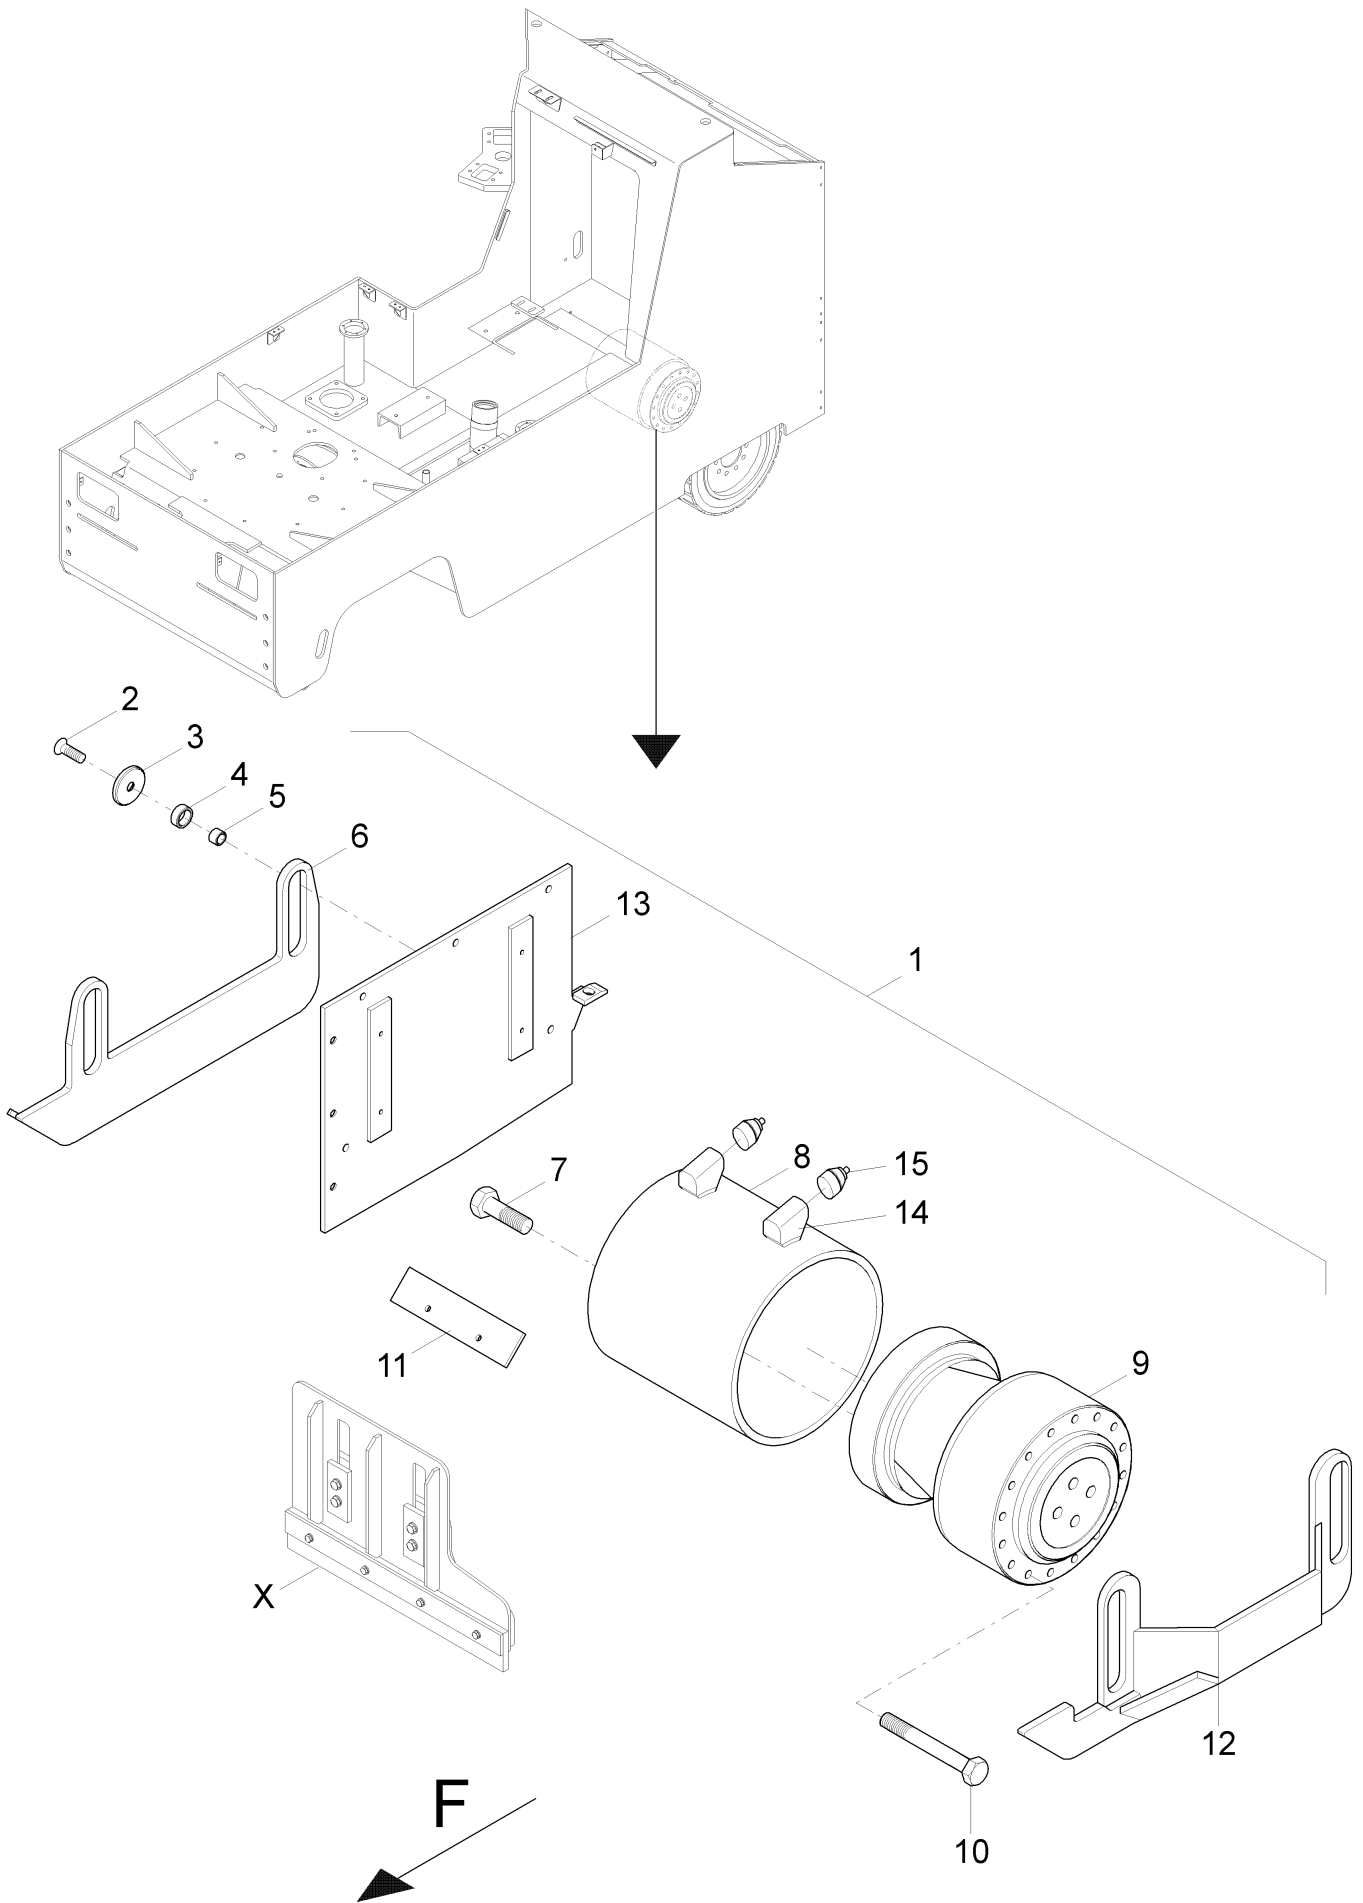

CLICK HERE TO **DOWNLOAD** THE COMPLETE MANUAL

Pos. Item	Best.-Nr. Part No.	Anz. Qty.	Beschreibung Description	Bemerkung Note
1	966600180	1	Air filter	
2	* 964441207	1	Filter element	
3	* 964441208	1	Safety filter element	
4	966598106	1	Fuel filter	
5	966630413	1	Oil filter	
6	966695200	1	Thermostat	
7	966600160	1	Alternator	
8	966720001	1	Water pump	
9	966598107	1	V.belt	
10	966503071	1	Starter	
11	966711101	1	Valve cap sealing	
12	966630414	3	O-ring	
13	977041022	1	Oil pressure switch	
14	966501010	1	Engine stop	
15	964350859	1	Filter element	
16	964047055	1	Return/succion filter	
17	964152341	1	Filling filter	
18	964350860	1	Filter element	
	*) Available as single part			
Service parts				501-04100

Engine

501-06110

501170102

Sammelrücklauf
Collector

Saugstutzen
Suction

Pos. Item	Best.-Nr. Part No.	Anz. Qty.	Beschreibung Description	Bemerkung Note
	501-08110		Head lamp	
1	501180100	1	Lamp, compl.	
2	501180101	1	Console for lamp	
3	570004	2	Hex. nut	
4	500012	2	Screw	
5	977900134	1	Working lamp	H3
	977335112	1	Halogen-H3 bulb	70 W
Head lamp			501-08110	