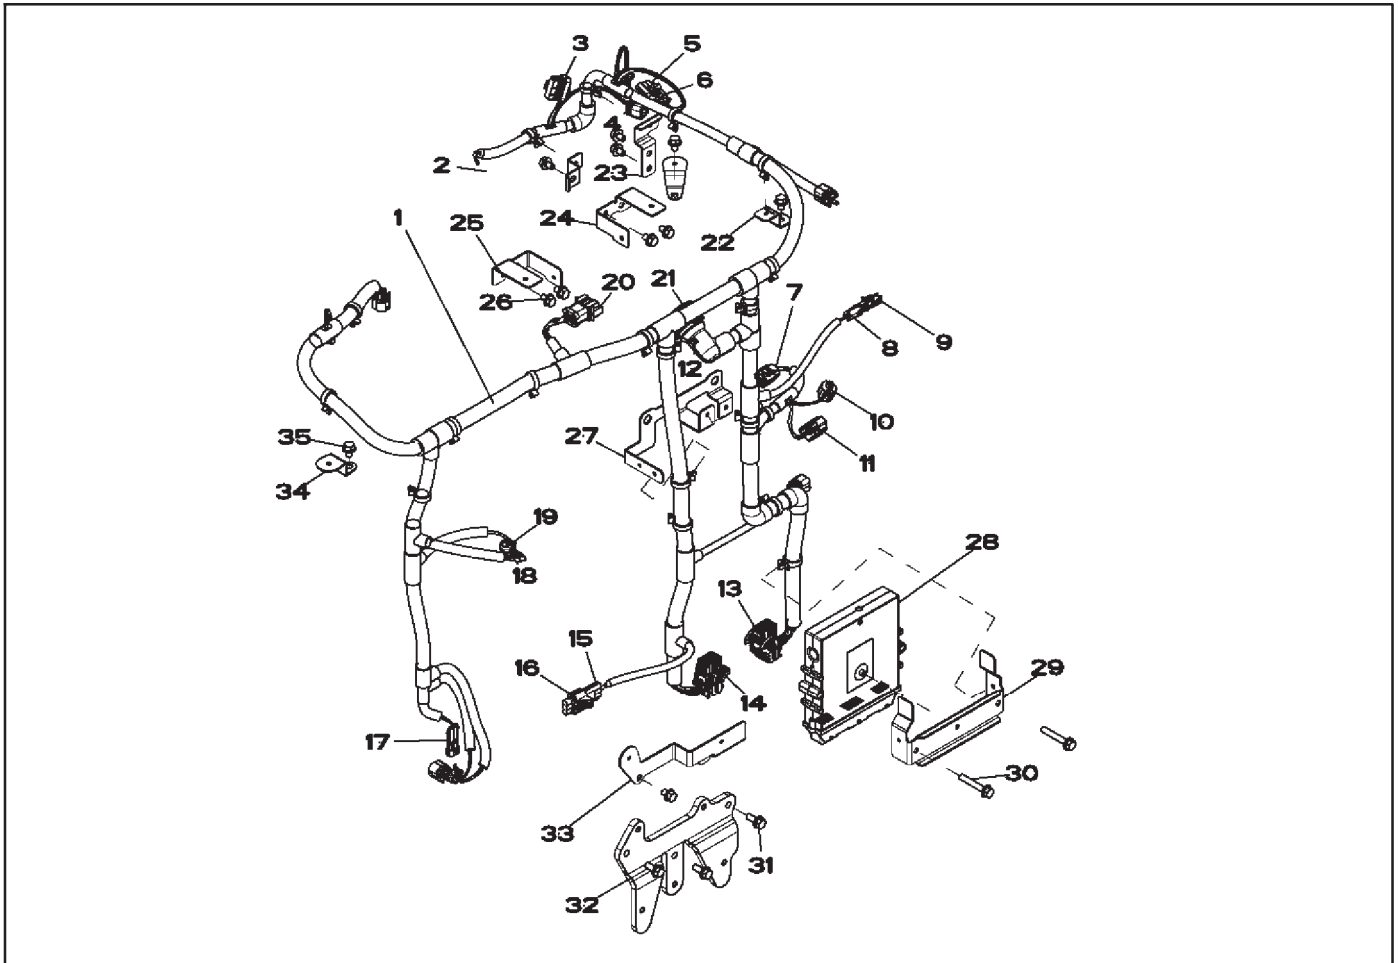

Group 43: Wiring Harness

Item	Part Number	Description	Qty.
			Variation 8401
1	GM50223	Wiring harness	1
2	#	Connector	6
3	#	Connector	1
4	#	Connector	5
5	#	Connector	1
6	#	Terminal, connector	3
7	#	Terminal, connector	1
8	GM32804	Connector	1
9	GM32805	Connector	1
10	#	Connector	1
11	#	Terminal, connector	1
12	GM50171	Connector	1
13	#	Connector	1
14	#	Connector	1
15	GM32770	Connector	1
16	#	Connector	2
17	#	Connector	1
18	#	Connector	1

Item	Part Number	Description	Qty.
			Variation 8401
19	#	Connector	4
20	#	Connector	1
21	GM50169	Connector	1
22	GM50186	Bracket	2
23	GM50180	Bracket	1
24	GM50179	Bracket	1
25	GM50178	Bracket	1
26	GM50033	Cap screw	12
27	GM50187	Bracket	1
28	GM49989	Engine controller	1
29	GM50265	Strap	1
30	#	Screw	2
31	#	Screw	3
32	GM50150	Bracket	1
33	GM50183	Bracket	3
34	GM50176	Bracket	2
35	GM50033	Cap screw	1

Common hardware; procure locally.