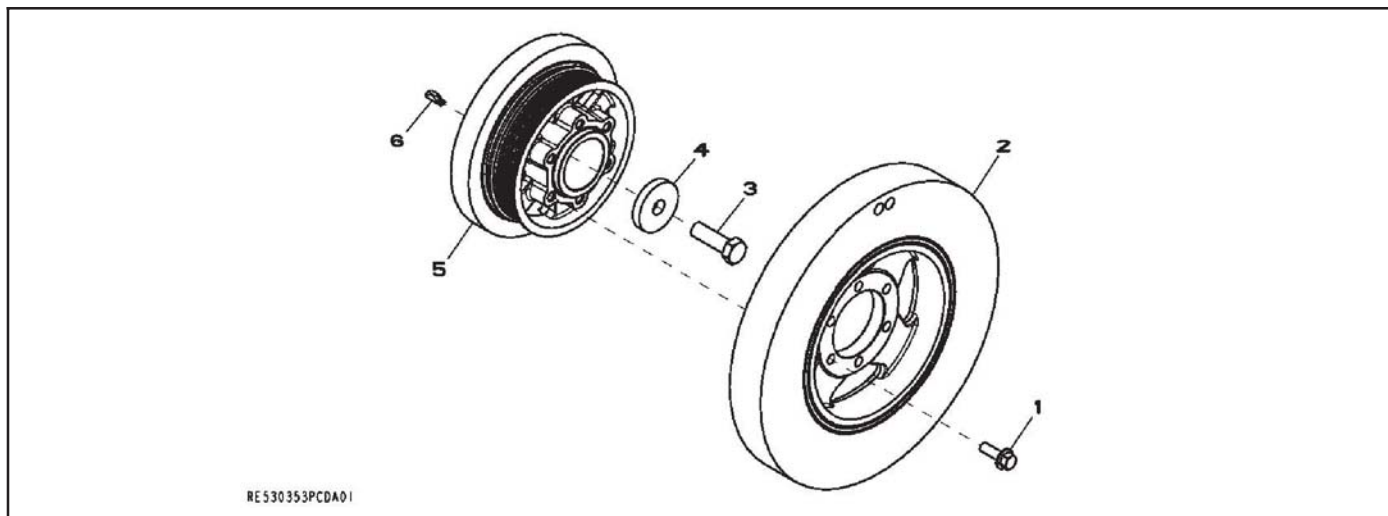

Group 7: Fan Drive

Item	Part Number	Description	Qty.
			Variation 234A
1	GM50110	Snap ring	1
2	352708	Bearing	1
3	GM50189	Hub	1
4	#	Plug	1
5	GM50188	Pulley	1
6	#	Screw	6

Common hardware; procure locally.

Group 20: Crankshaft Pulley

Item	Part Number	Description	Qty.
			Variation 1319
1	#	Cap screw, M10 x 30	6
2	GM50231	Torsional damper	1
3	#	Cap screw, M16 x 50	1
4	GM18712	Washer	1
5	GM50286	Torsional damper	1
6	GM50194	Key	1

Group 31: Oil Pump

RE523133PCDB01

Item	Part Number	Description	Qty.	
			5001	5003
1	GM18727	Bushing	2	2
2	GM50209	Oil pump	1	
2	GM79844	Oil pump		1
3	223850	O-ring	1	1
4	#	Cap screw, M10 x 60	2	2
4	#	Cap screw, M10 x 30		1
5	GM50125	Gear	1	
5	GM79845	Gear		1
6	223982	Washer	1	1
7	#	Nut	1	1
8	#	Screw, M10 x 45	4	4