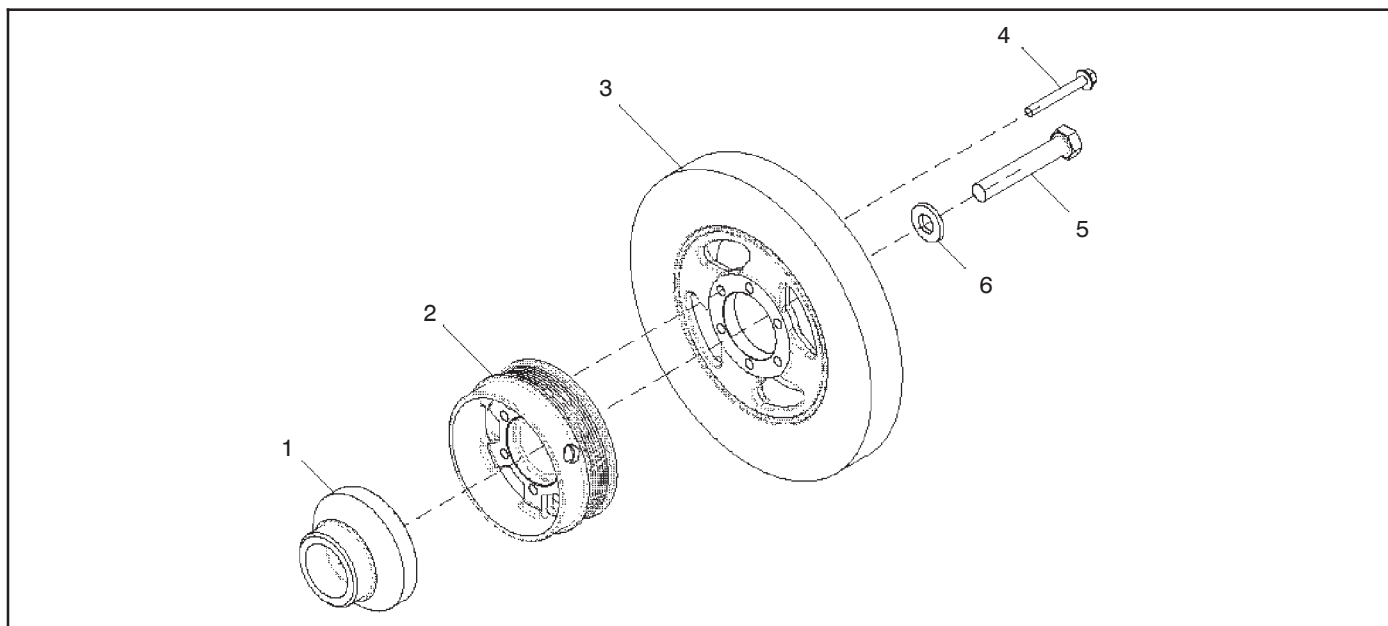

Item	Part Number	Description	Qty.
			Variation 1354
1	GM79797	Hub	1
2	GM79798	Pulley	1
3	GM50231	Torsional Damper	1
4	#	Screw, M10 X 80	6
5	#	Screw, M20 X 120	1
6	#	Washer, 21.400 X 42 X 5 MM	1