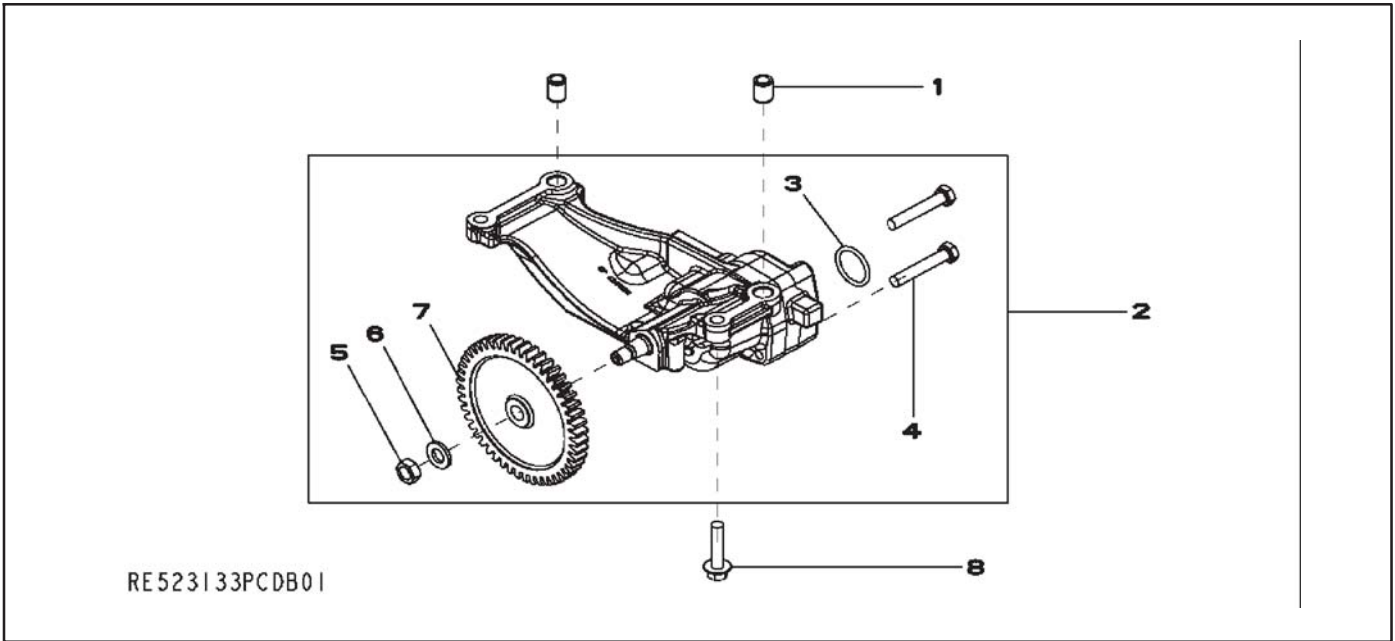

Group 7: Fan Drive

Item	Part Number	Description	Qty.
			Variation 234A
1	GM50110	Snap ring	1
2	352708	Bearing	1
3	GM50189	Hub	1
4	#	Plug	1
5	GM50188	Pulley	1
6	#	Screw	6

Common hardware; procure locally.

Group 20: Crankshaft Pulley

Item	Part Number	Description	Qty.
			Variation 1319
1	#	Cap screw, M10 x 30	6
2	GM50231	Torsional damper	1
3	#	Cap screw, M16 x 50	1
4	GM18712	Washer	1
5	GM50286	Torsional damper	1
6	GM50194	Key	1

Common hardware; procure locally.

Item	Part Number	Description	Qty.
			Variation 1354
1	GM79797	Hub	1
2	GM79798	Pulley	1
3	GM50231	Torsional Damper	1
4	#	Screw, M10 X 80	6
5	#	Screw, M20 X 120	1
6	#	Washer, 21.400 X 42 X 5 MM	1

Group 31: Oil Pump

RE523133PCDB01

Item	Part Number	Description	Qty.	
			5001	5003
1	GM18727	Bushing	2	2
2	GM50209	Oil pump	1	
2	GM79844	Oil pump		1
3	223850	O-ring	1	1
4	#	Cap screw, M10 x 60	2	2
4	#	Cap screw, M10 x 30		1
5	GM50125	Gear	1	
5	GM79845	Gear		1
6	223982	Washer	1	1
7	#	Nut	1	1
8	#	Screw, M10 x 45	4	4