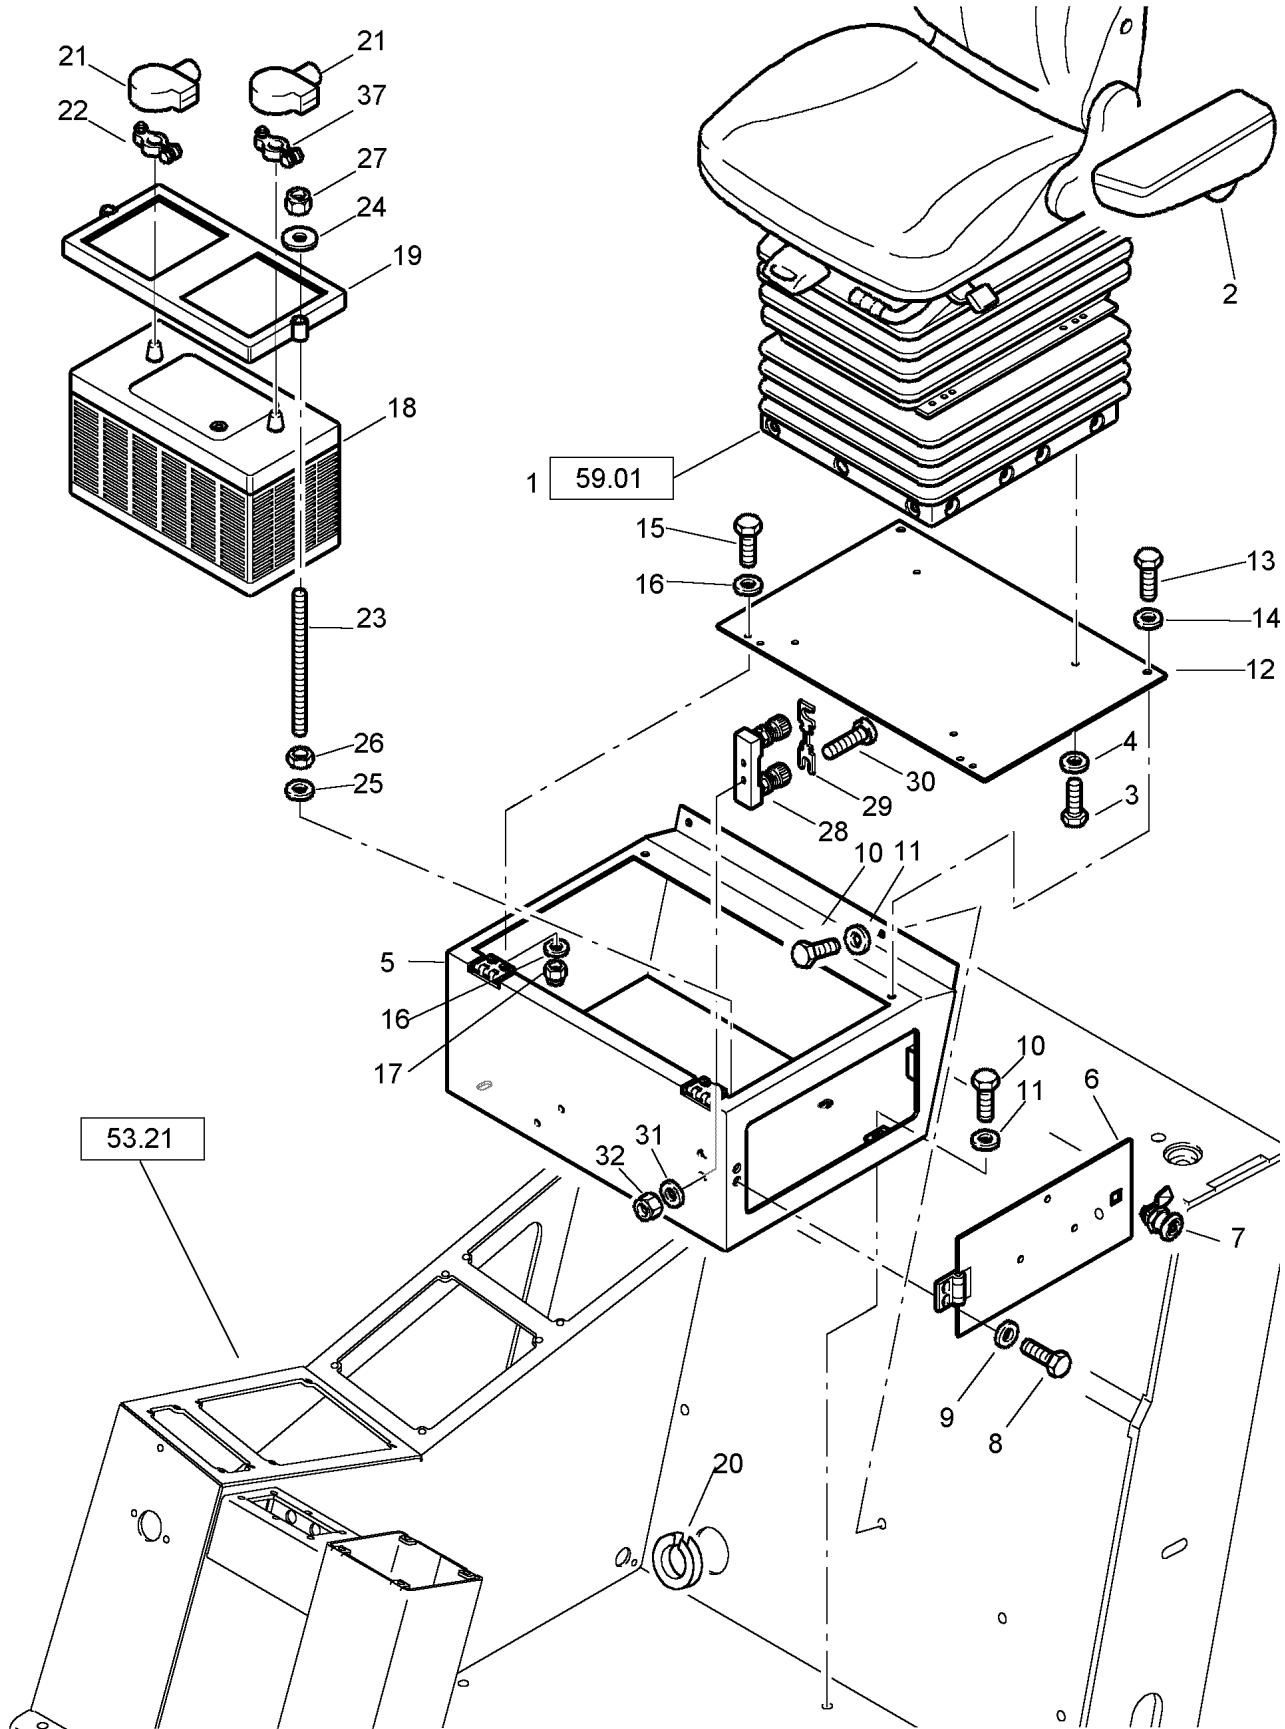

M	Item No.	Page	Part No.	Description	Quant.	Unit	Remarks
	1	001	07131662	Hexagon bolt	4,000		
	2	001	07141027	Hexagon bolt	2,000		
	3	001	08111625	Hexagon nut	8,000		
	4	001	08752106	Spring washer	2,000		
	5	001	58140180	Operator's platform	1,000		
	9	001	58140162	Washer	4,000		
	10	001	58140125	Washer	4,000		
	11	001	58140126	Handle bar	1,000		
	12	001	58140148	Plate	1,000		
	13	001	07140848	Hexagon bolt	4,000		
	15	001	08510817	Washer	4,000		
	16	001	05726095	Glower starter switch	1,000		
	17	001	05755124	Key,ignition BOMAG	1,000		
	19	001	05755515	Socket	2,000		
	20	001	58140152	Plate	2,000		
	21	001	06510145	Plug	1,000		
	22	001	06510232	Plug	1,000		
	23	001	07140626	Hexagon bolt	4,000		
	24	001	08751064	Spring washer	4,000		
	25	001	06510208	Plug	3,000		
	26	001	06510212	Plug	2,000		
	27	001	06510114	Protection plug	3,000		
	28	001	06510140	Plug	1,000