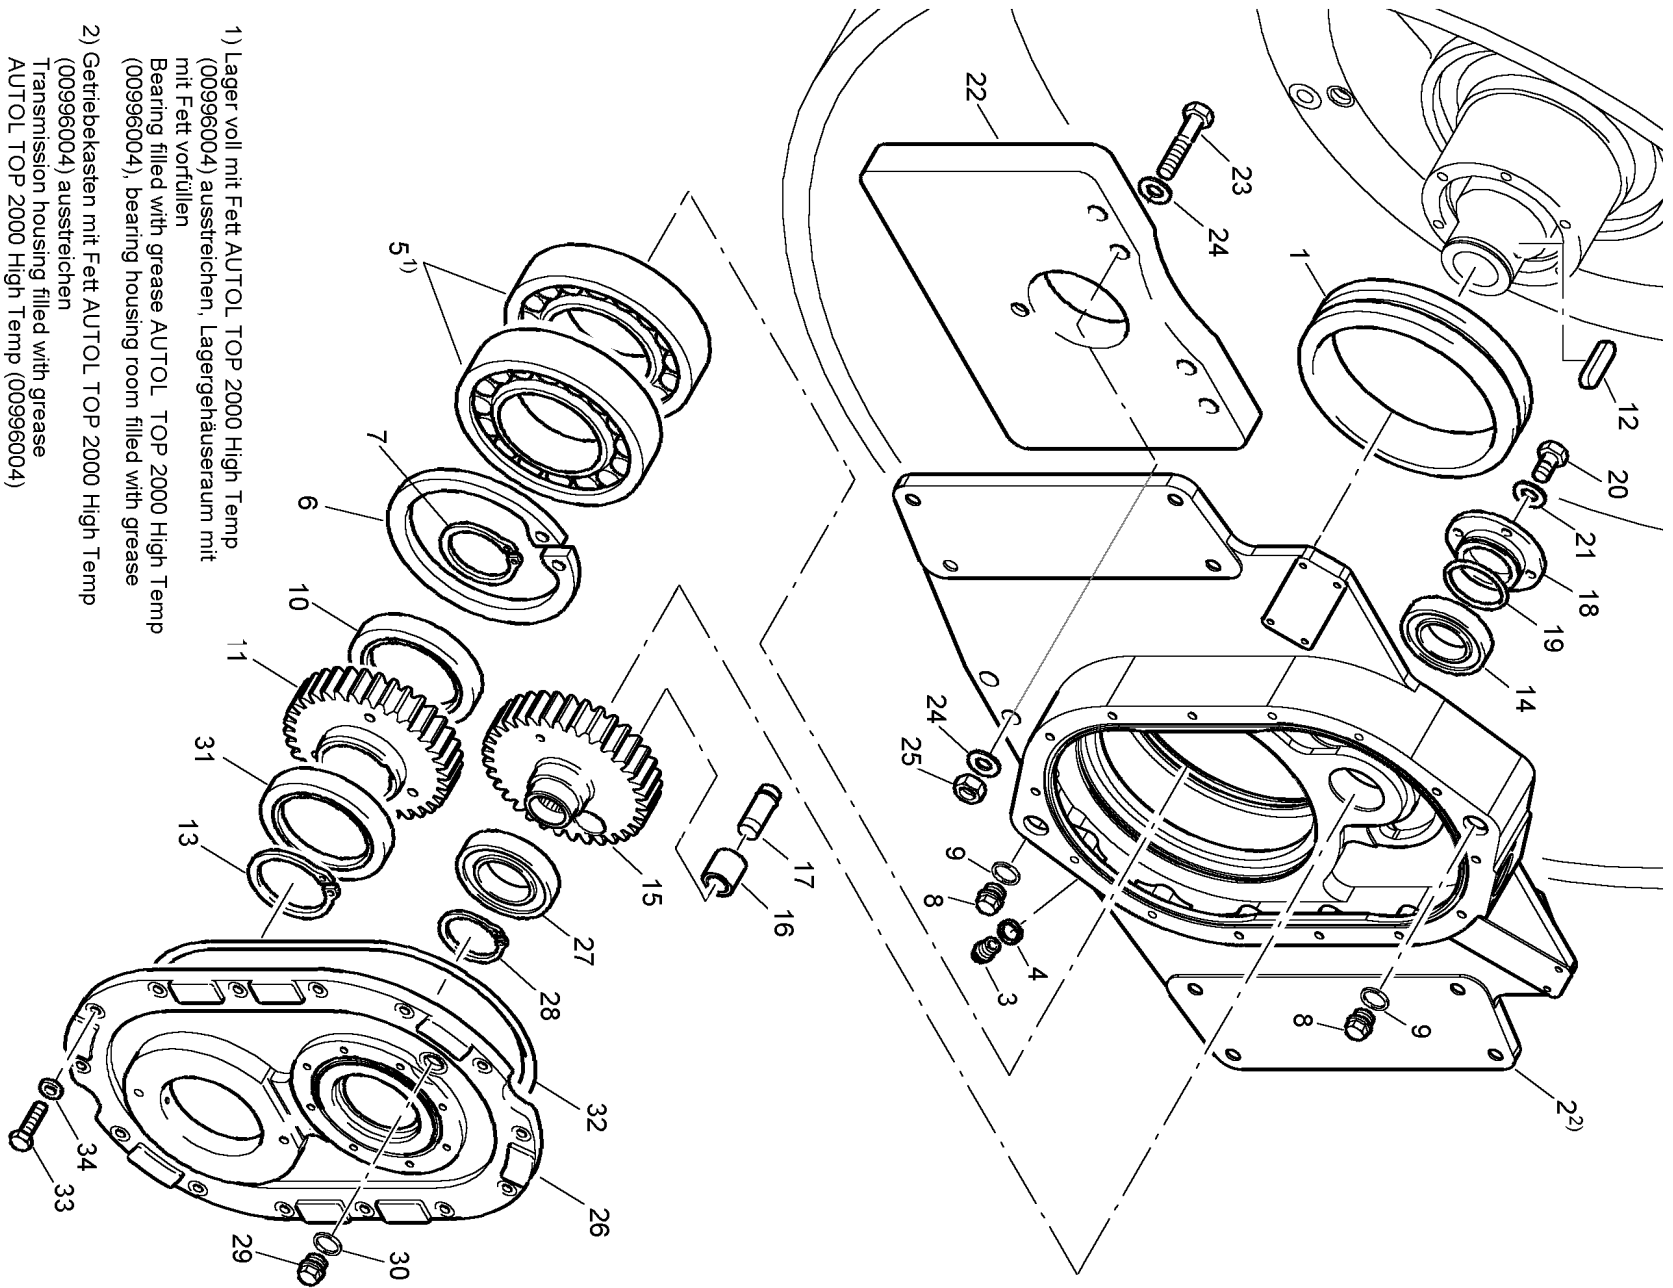

CLICK HERE TO **DOWNLOAD** THE COMPLETE MANUAL

M	Item No.	Page	Part No.	Description	Quant.	Unit	Remarks
	71	002	05570034	Seat,upper part	1,000		
	72	002	05570009	Socket-head cap screw	4,000		
	73	002	05570033	Cover	1,000		
	74	002	05570035	Rivet,blind	1,000		
	75	002	05570036	Bar	1,000		
	76	002	05570201	Plug	10,000		
	77	002	05570049	Shock absorber	1,000		
	78	002	05570048	Bolt	2,000		
	79	002	05727273	Safety washer	2,000		
	80	002	05570064	Adjusting spindle	1,000		
	81	002	05570056	Bearing, ball	1,000		
	82	002	05570058	Nut	1,000		
	83	002	05570061	Dowel pin	1,000		
	84	002	05570063	T-bar	1,000		
	85	002	05570062	Centergrooved dowel pin	1,000		
	86	002	05570069	Ring	1,000		
	87	002	05570071	Bellows	1,000		
	88	002	05570201	Plug	21,000		
	89	002	05570070	Bar	2,000		
	90	002	05570041	Swaying unit	1,000		
	91	002	05570038	Bolt	1,000		
	92	002	05570039	Bushing	4,000		
	93	002	05727277	Safety washer	1,000		
	94	002	05570042	Bolt	1,000		
	95	002	05570043	Roller	4,000		
	96	002	05570044	Bar	1,000		
	97	002	05570045	Tension spring	2,000		