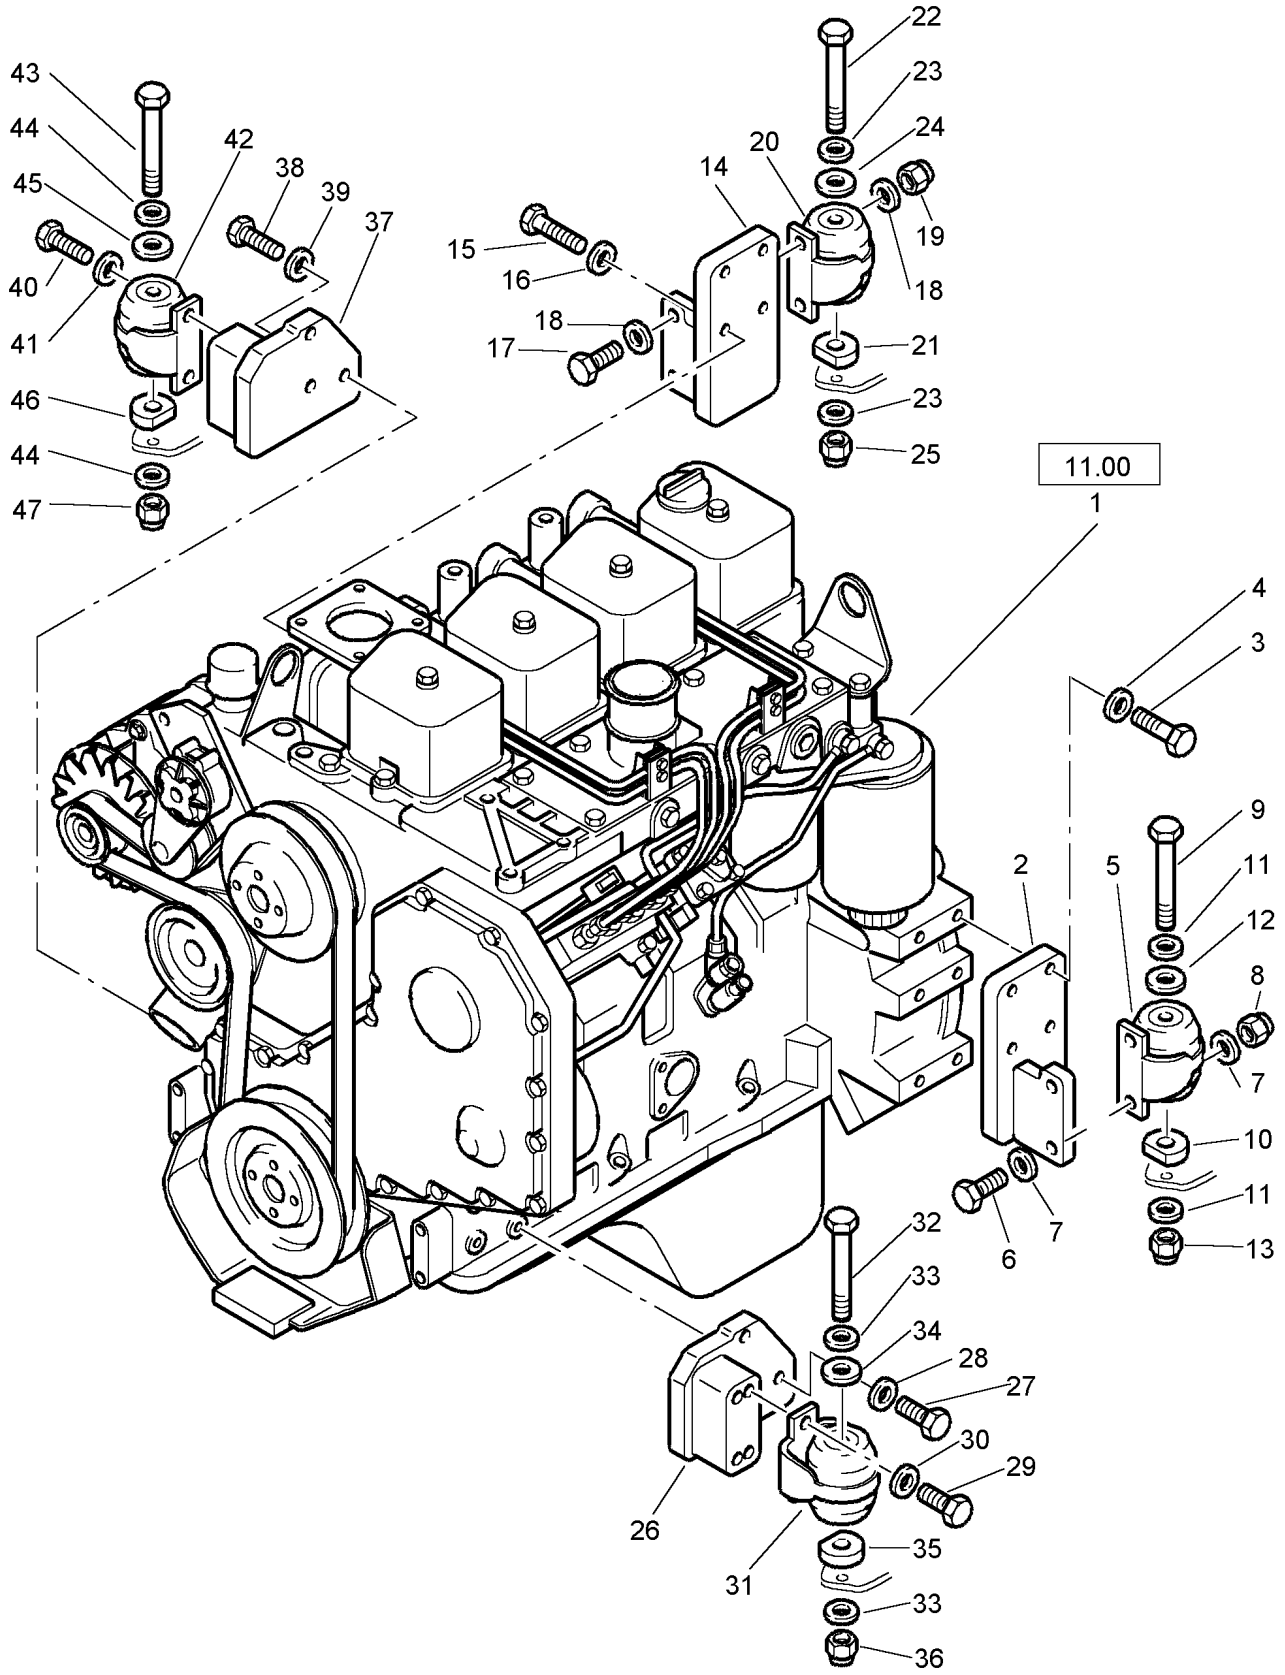

M	Item No.	Page	Part No.	Description	Quant.	Unit	Remarks
	1	001	31710022	Diesel engine	1,000		
	2	001	58180290	Engine bracket	1,000		
	3	001	07131212	Hexagon bolt	4,000		
	4	001	08752130	Spring washer	4,000		
	5	001	06170031	Engine support	1,000		
	6	001	07131212	Hexagon bolt	2,000		
	7	001	08511324	Washer	4,000		
	8	001	08111218	Hexagon nut	2,000		
	9	001	07131270	Hexagon bolt	1,000		
	10	001	58180224	Engine bracket	1,000		
	11	001	08752130	Spring washer	2,000		
	12	001	40080411	Shim	1,000		
	13	001	08131218	Safety nut	1,000		
	14	001	58180289	Engine bracket	1,000		
	15	001	07131212	Hexagon bolt	4,000		
	16	001	08752130	Spring washer	4,000		
	17	001	07131212	Hexagon bolt	2,000		
	18	001	08511324	Washer	4,000		
	19	001	08111218	Hexagon nut	2,000		
	20	001	06170031	Engine support	1,000		
	21	001	58180224	Engine bracket	1,000		
	22	001	07131270	Hexagon bolt	1,000		
	23	001	08752130	Spring washer	2,000		
	24	001	40080411	Shim	1,000		
	25	001	08131218	Safety nut	1,000		
	26	001	58180152	Engine bracket	1,000		
	27	001	07131212	Hexagon bolt	3,000