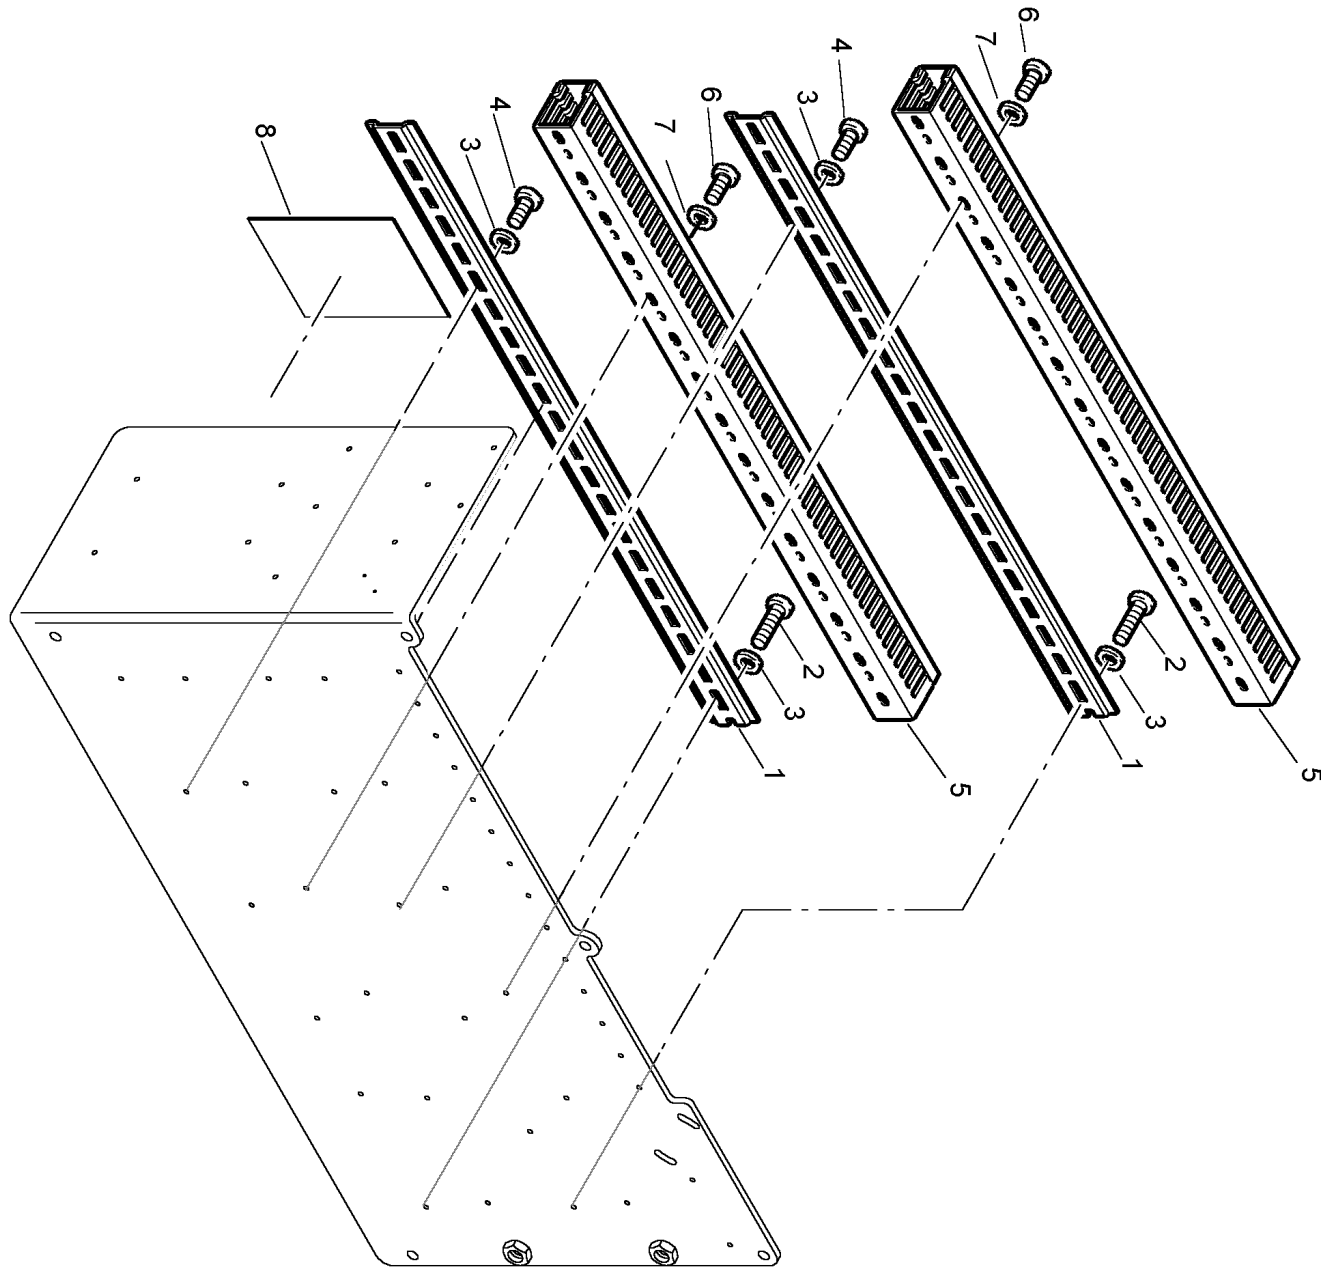

CLICK HERE TO **DOWNLOAD** THE COMPLETE MANUAL

M	Item No.	Page	Part No.	Description	Quant.	Unit	Remarks
	71	002	05570034	Seat,upper part	1,000		
	72	002	05570009	Socket-head cap screw	4,000		
	73	002	05570033	Cover	1,000		
	74	002	05570035	Rivet,blind	1,000		
	75	002	05570036	Bar	1,000		
	76	002	05570201	Plug	10,000		
	77	002	05570049	Shock absorber	1,000		
	78	002	05570048	Bolt	2,000		
	79	002	05727273	Safety washer	2,000		
	80	002	05570064	Adjusting spindle	1,000		
	81	002	05570056	Bearing, ball	1,000		
	82	002	05570058	Nut	1,000		
	83	002	05570061	Dowel pin	1,000		
	84	002	05570063	T-bar	1,000		
	85	002	05570062	Centergrooved dowel pin	1,000		
	86	002	05570069	Ring	1,000		
	87	002	05570071	Bellows	1,000		
	88	002	05570201	Plug	21,000		
	89	002	05570070	Bar	2,000		
	90	002	05570041	Swaying unit	1,000		
	91	002	05570038	Bolt	1,000		
	92	002	05570039	Bushing	4,000		
	93	002	05727277	Safety washer	1,000		
	94	002	05570042	Bolt	1,000		
	95	002	05570043	Roller	4,000		
	96	002	05570044	Bar	1,000		
	97	002	05570045	Tension spring	2,000		