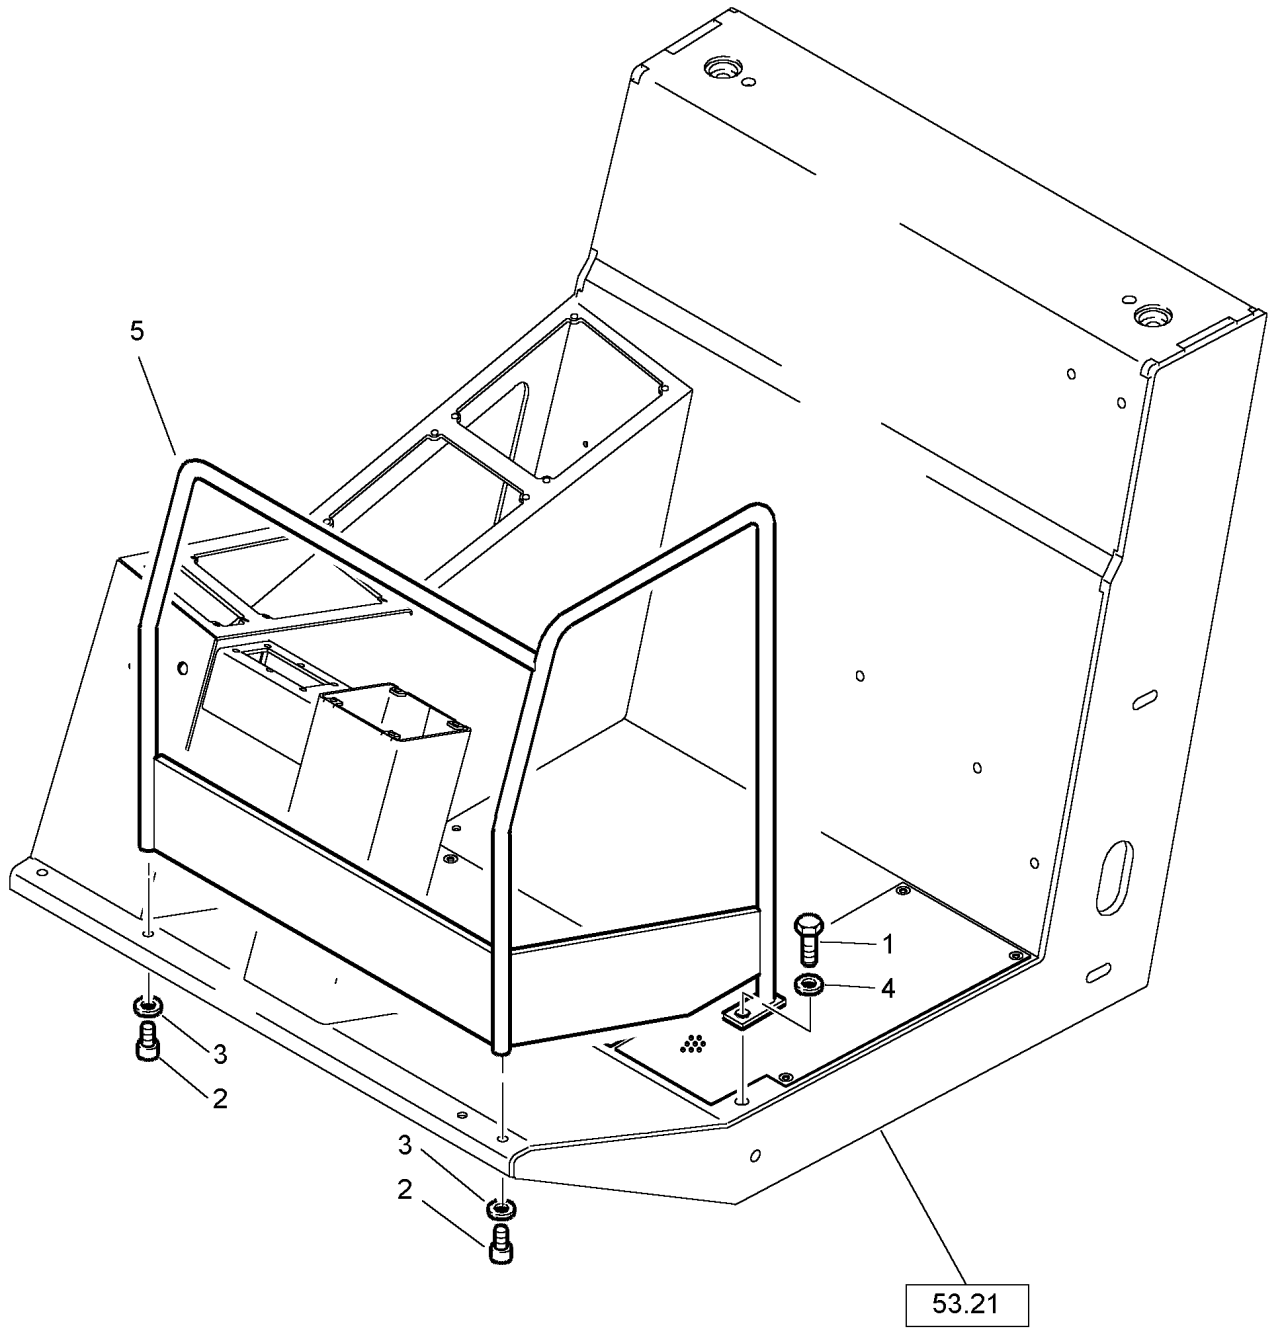

E91352

M	Item No.	Page	Part No.	Description	Quant.	Unit	Remarks
	1	001	05579032	Compressor	1,000		
	2	001	07231019	Socket-head cap screw	2,000		
	3	001	05579017	Loop ring	2,000		
	4	001	05579029	Shut-off valve	1,000		
	5	001	05579030	Shut-off valve	1,000		
	6	001	58003631	Holder	1,000		
	7	001	07140842	Hexagon bolt	3,000		
	8	001	08752084	Spring washer	3,000		
	9	001	58003729	Back stop	1,000		
	10	001	07140846	Hexagon bolt	1,000		
	11	001	08752084	Spring washer	1,000		
	12	001	58003342	Tube	1,000		
	13	001	07140842	Hexagon bolt	1,000		
	14	001	08510817	Washer	1,000		
	15	001	08500823	Round anchor plate	1,000		
	16	001	08130813	Safety nut	1,000		
	17	001	06312256	V-belt	1,000		
	18	001	58003629	Belt pulley	1,000		
	19	001	58003727	Spacer piece	1,000		
	20	001	05766433	Relay 12V	3,000		
	21	001	05726842	Relay base	3,000		
	22	001	07210506	Lens head screw	3,000		
	23	001	08510511	Washer	6,000		
	24	001	05752951	Diode cable	1,000		
	25	001	58260232	Wiring	1,000		
		001					
		001					