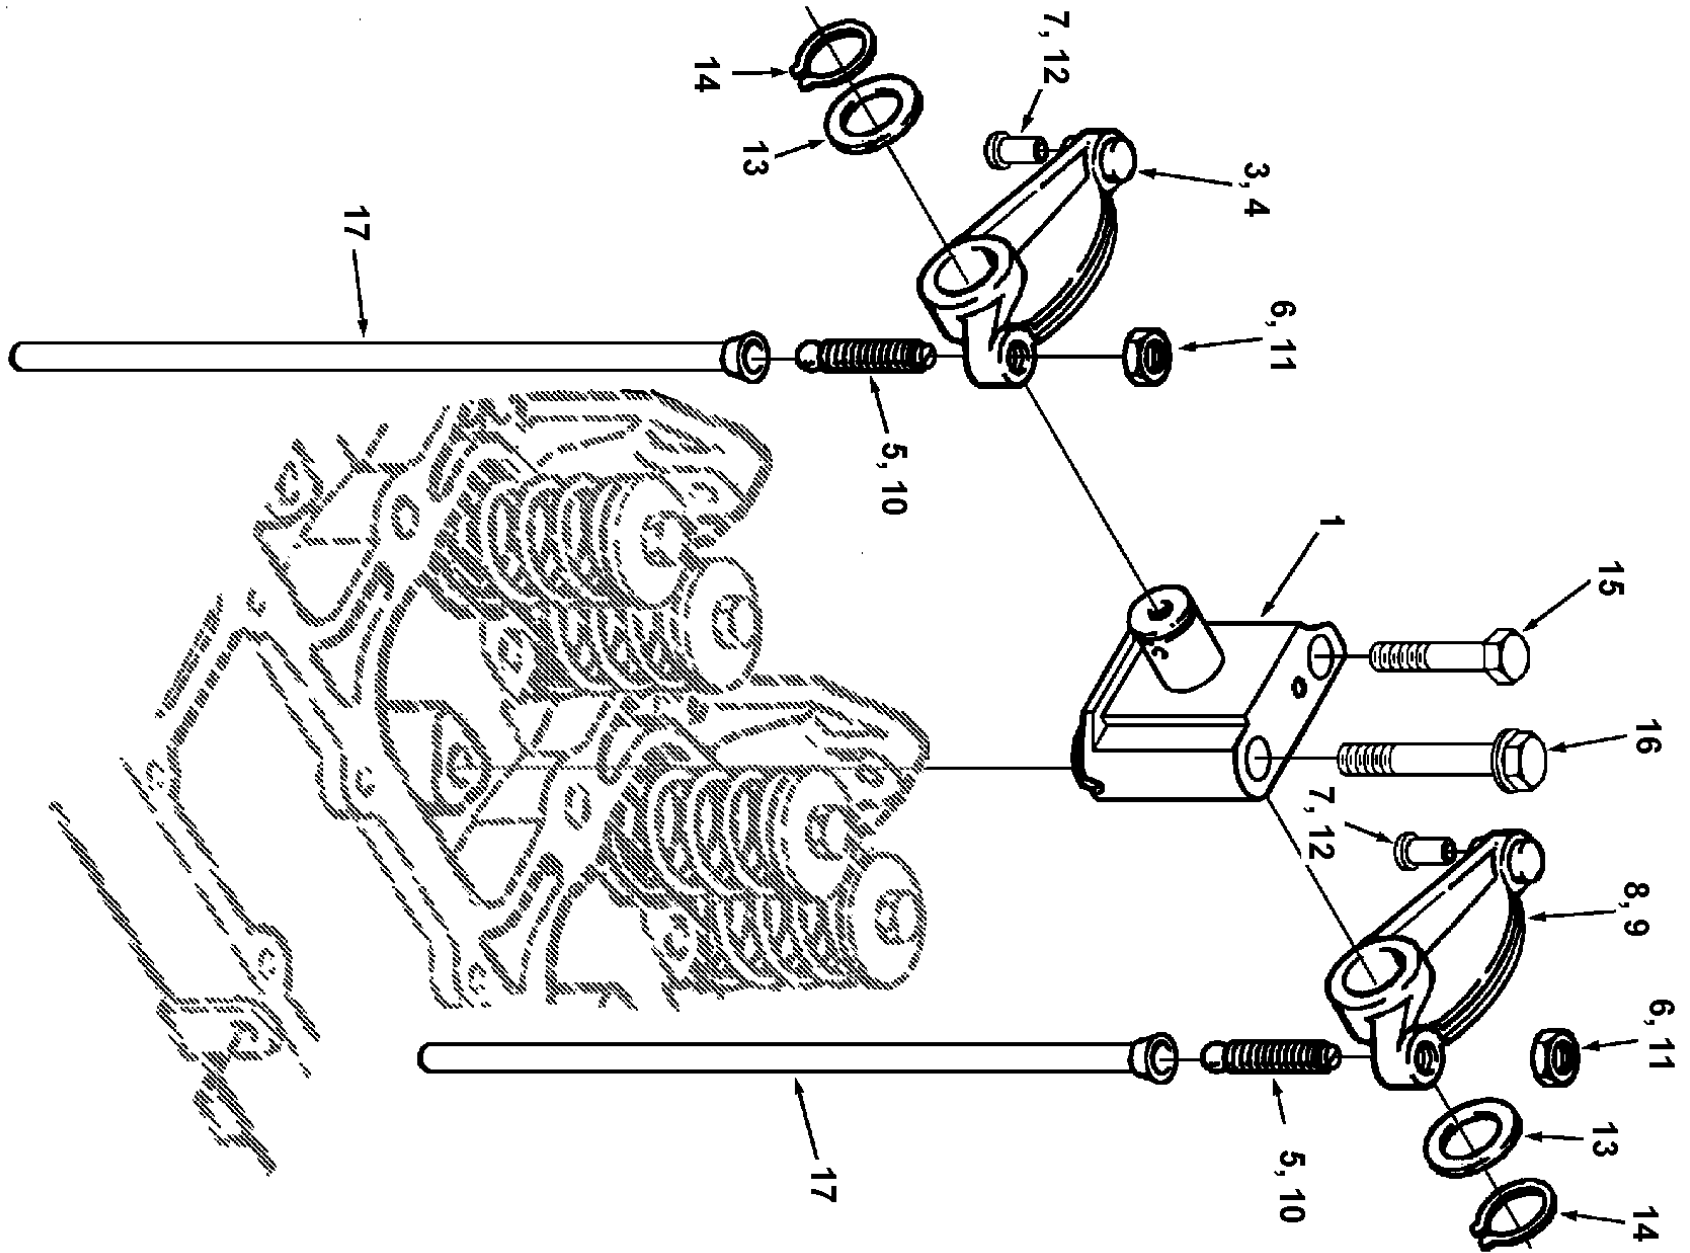

M	Item No.	Page	Part No.	Description	Quant.	Unit	Remarks
	1	001	05579032	Compressor	1,000		
	2	001	07231019	Socket-head cap screw	2,000		
	3	001	05579017	Loop ring	2,000		
	4	001	05579029	Shut-off valve	1,000		
	5	001	05579030	Shut-off valve	1,000		
	6	001	58003631	Holder	1,000		
	7	001	07140842	Hexagon bolt	3,000		
	8	001	08752084	Spring washer	3,000		
	9	001	58003729	Back stop	1,000		
	10	001	07140846	Hexagon bolt	1,000		
	11	001	08752084	Spring washer	1,000		
	12	001	58003342	Tube	1,000		
	13	001	07140842	Hexagon bolt	1,000		
	14	001	08510817	Washer	1,000		
	15	001	08500823	Round anchor plate	1,000		
	16	001	08130813	Safety nut	1,000		
	17	001	06312256	V-belt	1,000		
	18	001	58003629	Belt pulley	1,000		
	19	001	58003727	Spacer piece	1,000		
	20	001	05766433	Relay 12V	3,000		
	21	001	05726842	Relay base	3,000		
	22	001	07210506	Lens head screw	3,000		
	23	001	08510511	Washer	6,000		
	24	001	05752951	Diode cable	1,000		
	25	001	58260232	Wiring	1,000		
		001					
		001