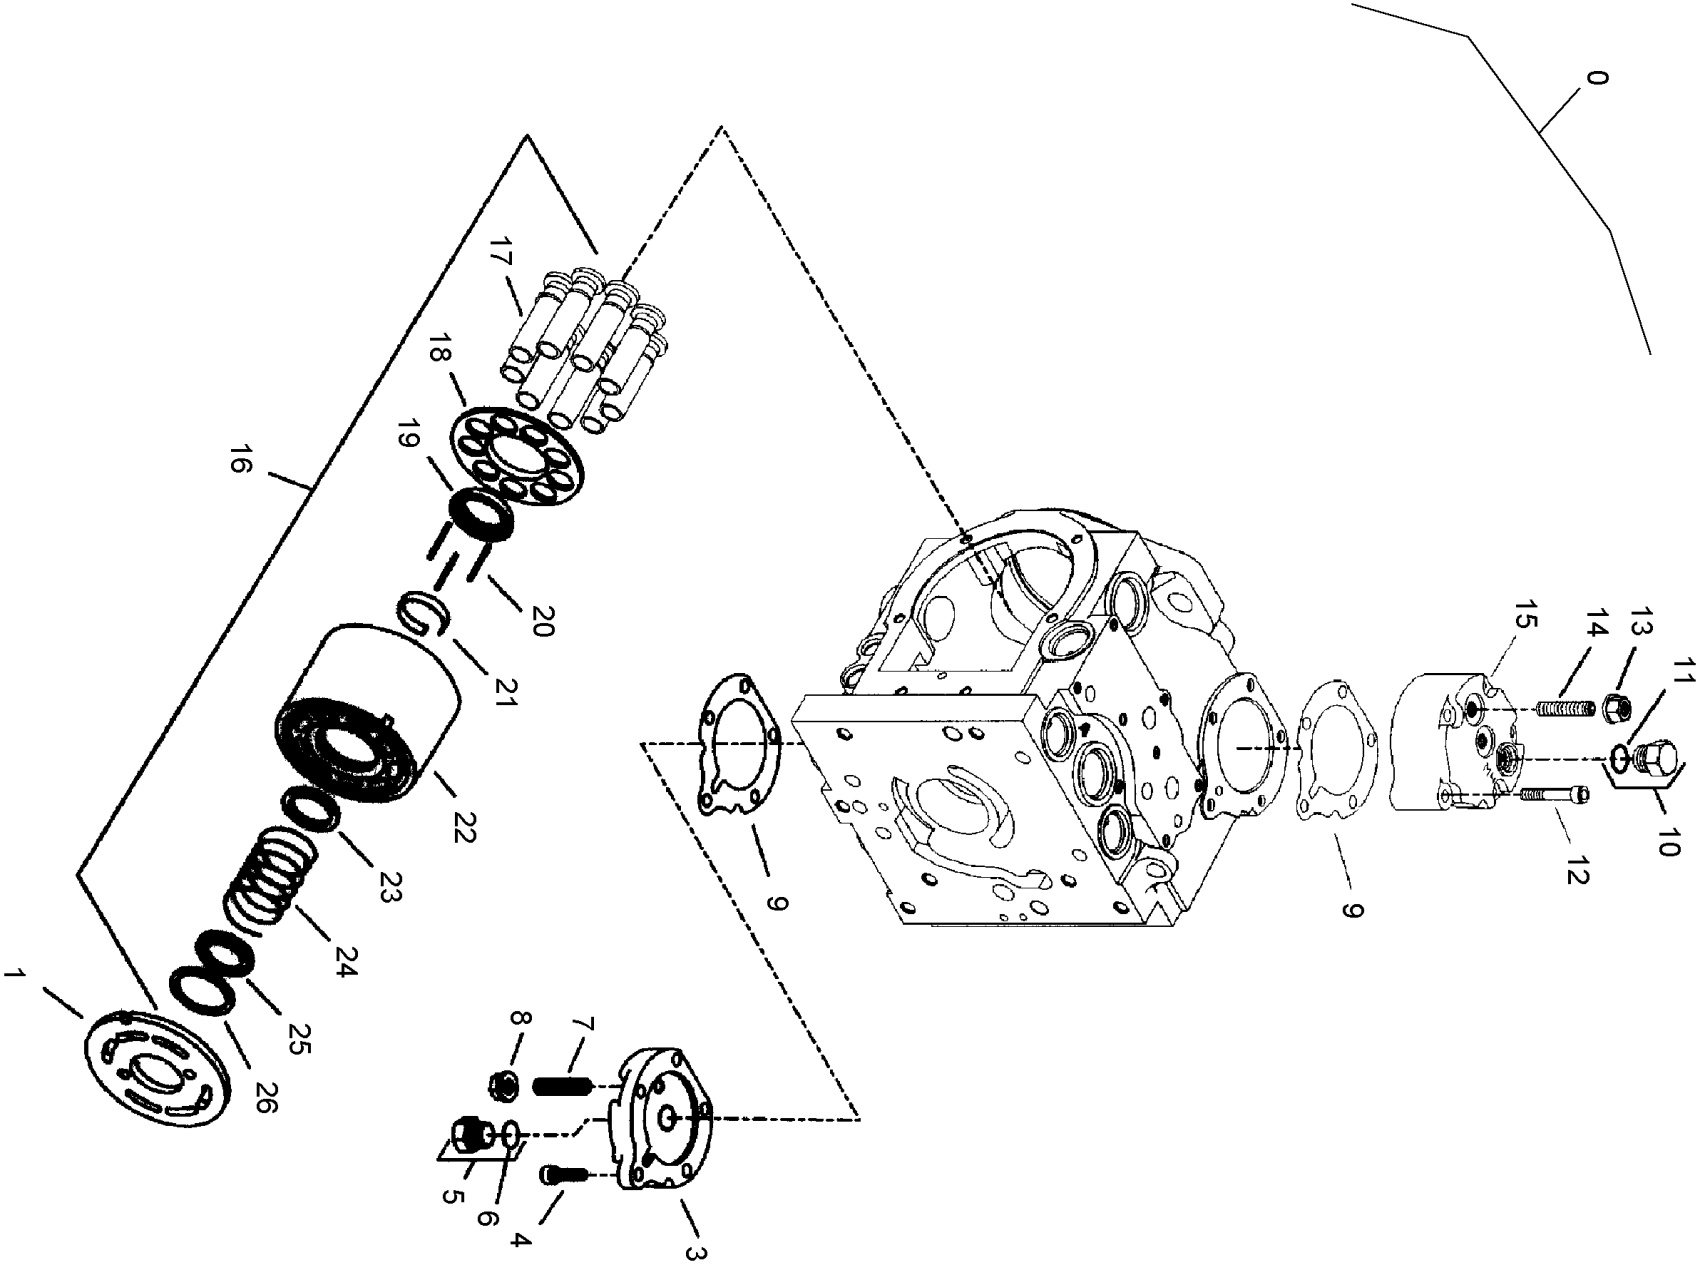

M	Item No.	Page	Part No.	Description	Quant.	Unit	Remarks
	0	001	05817039	Travel motor	1,000		
	1	001	05817842	Kit,seal	1,000		
	2	001	05817937	Valve plate	1,000		
	3	001	05817940	Bearing plate	1,000		
	4	001	05817939	Cylinder block	1,000		
	8	001	05817954	Joint	1,000		
	12	001	05817938	Housing	1,000		
	13	001	05817957	Magnet ring	1,000		
	14	001	05817949	Shaft	1,000		
	15	001	05817955	Piston ring set	1,000		
	26	001	05817964	Loop ring	1,000		
		001					
		001					
	27	001	05817115	Radial seal 673525	1,000		
	28	001	05817963	Housing,bearing	1,000		
	29	001	05817965	Socket-head cap screw	8,000		
	33	001	05817947	Gasket	1,000		
		001					
		001					
	34	001	32043052	Pin,cylindric	2,000		
	36	001	05817154	Screw plug	1,000		
	37	001	05817958	Tapped pin	1,000		
	38	001	05817959	Seal lock nut	1,000		
		001					
		001					
	39	001	05817956	Cap	1,000		
	40	001	05817154	Screw plug	1,000