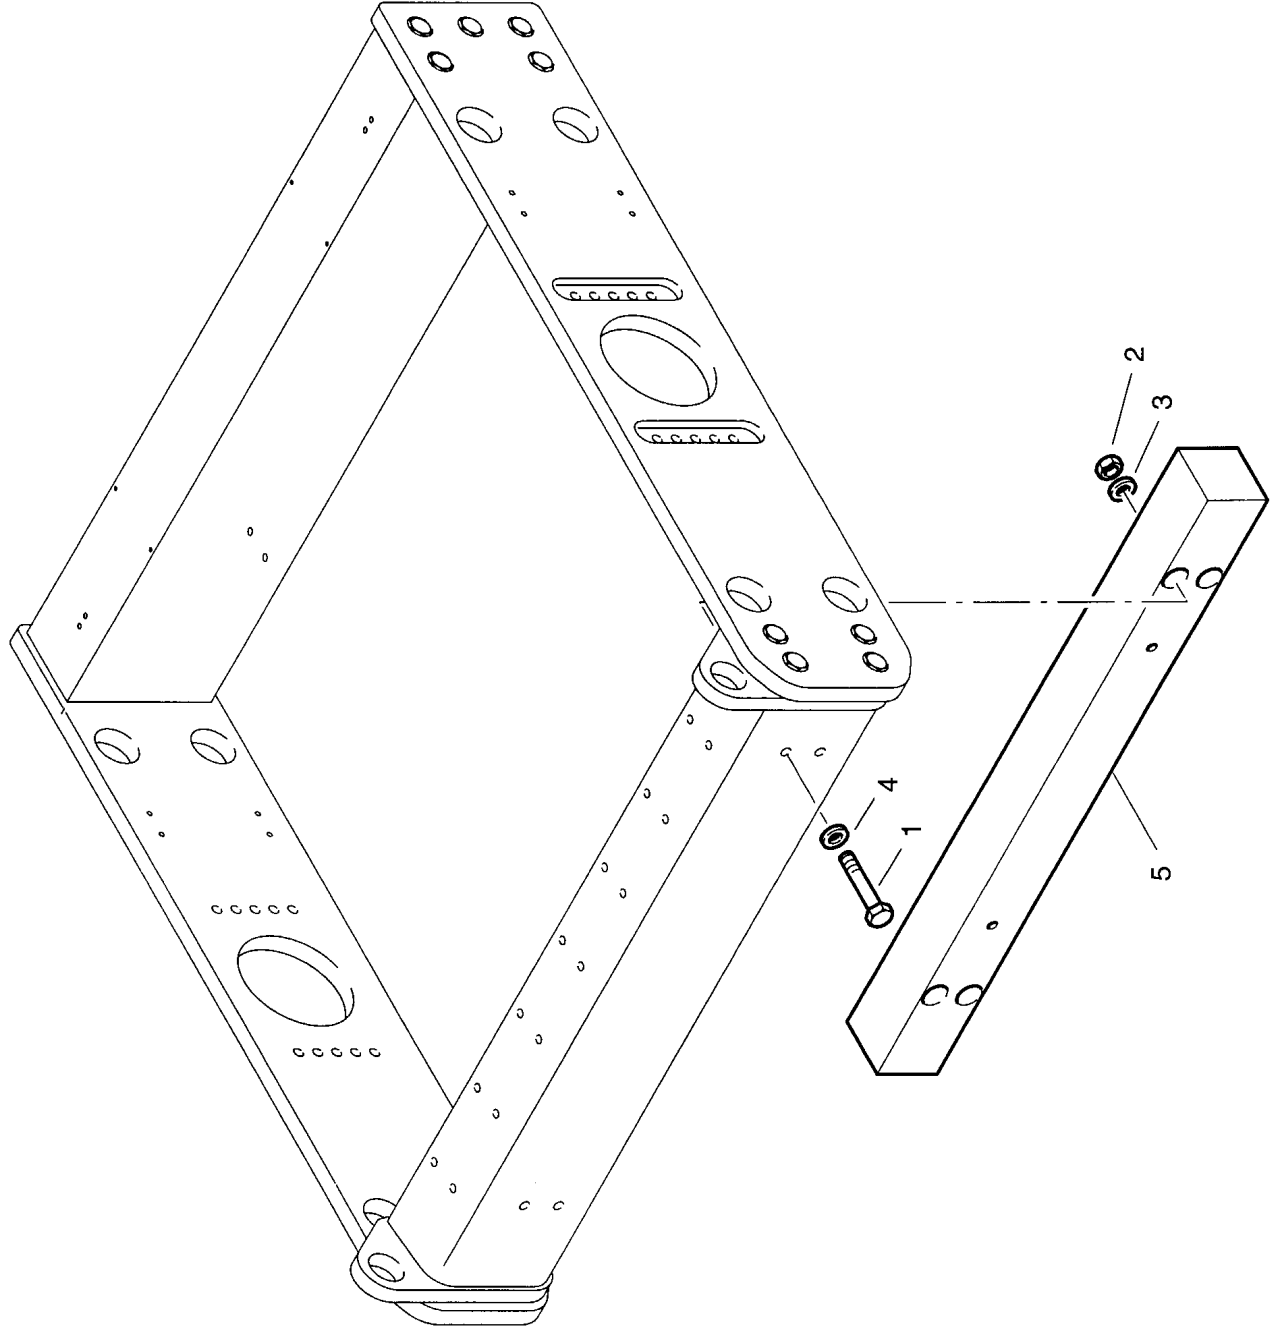

M	Item No.	Page	Part No.	Description	Quant.	Unit	Remarks
	1	001	05579032	Compressor	1,000		
	2	001	07231019	Socket-head cap screw	2,000		
	3	001	05579017	Loop ring	2,000		
	4	001	05579029	Shut-off valve	1,000		
	5	001	05579030	Shut-off valve	1,000		
	6	001	58003631	Holder	1,000		
	7	001	07140842	Hexagon bolt	3,000		
	8	001	08752084	Spring washer	3,000		
	9	001	58003729	Back stop	1,000		
	10	001	07140846	Hexagon bolt	1,000		
	11	001	08752084	Spring washer	1,000		
	12	001	58003342	Tube	1,000		
	13	001	07140842	Hexagon bolt	1,000		
	14	001	08510817	Washer	1,000		
	15	001	08500823	Round anchor plate	1,000		
	16	001	08130813	Safety nut	1,000		
	17	001	06312256	V-belt	1,000		
	18	001	58003629	Belt pulley	1,000		
	19	001	58003727	Spacer piece	1,000		
	20	001	05766433	Relay 12V	3,000		
	21	001	05726842	Relay base	3,000		
	22	001	07210506	Lens head screw	3,000		
	23	001	08510511	Washer	6,000		
	24	001	05752951	Diode cable	1,000		
	25	001	58260232	Wiring	1,000		
		001					
		001