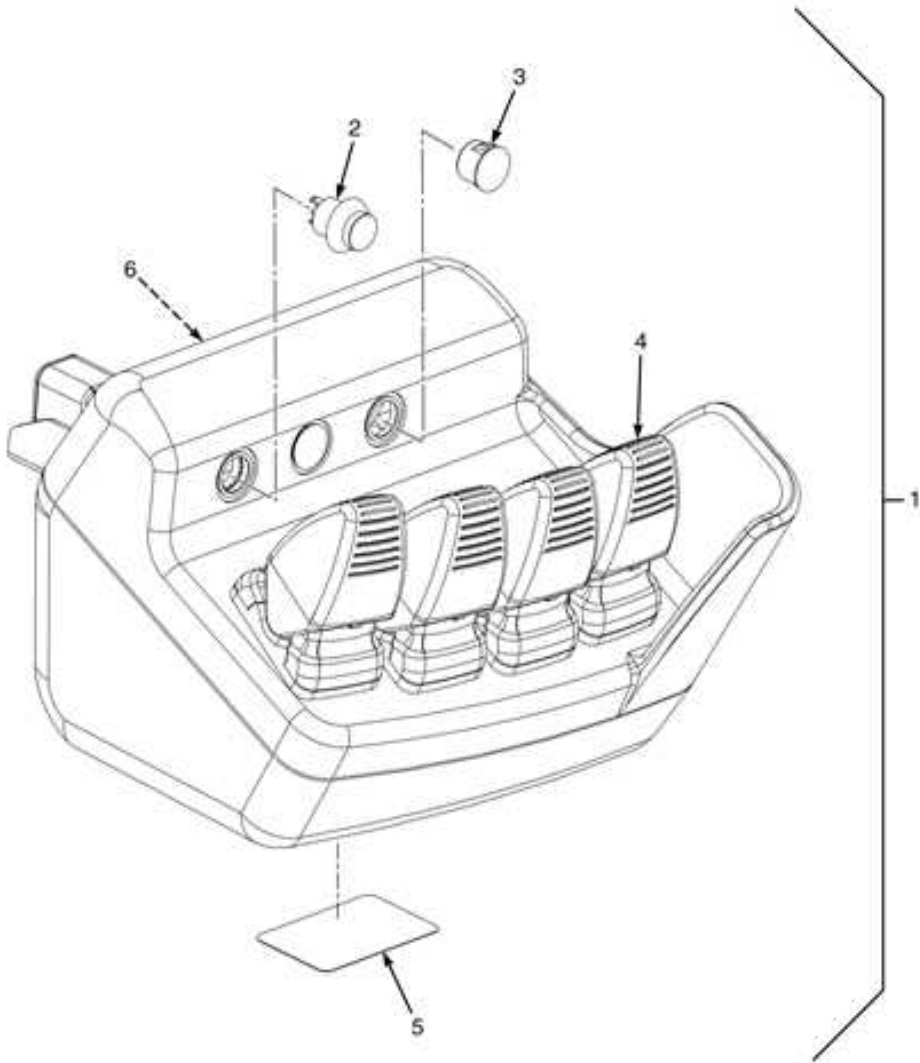

E818 (GC/GLC080-100-120VX, GC/GLC080-100VXBCS, GC120SVX, GC/GLC120V) > ELECTRICAL SYSTEM Assembly > P19515 - ELECTRONIC CONTROL LEVERS (MINI-LEVER MODULE (FOUR AND FIVE FUNCTION)) (DATE CODE 0744) Figure

BP150258

View All Qtys   **B:** Five
A: Four   Function

Ref #	Part # Description / Notes	Qty Data Links
1	580089967	- Qty A: 1 - Qty B: ..
	Mini-Lever (8544614)	
	580090361	- Qty A: 4 - Qty B: ..