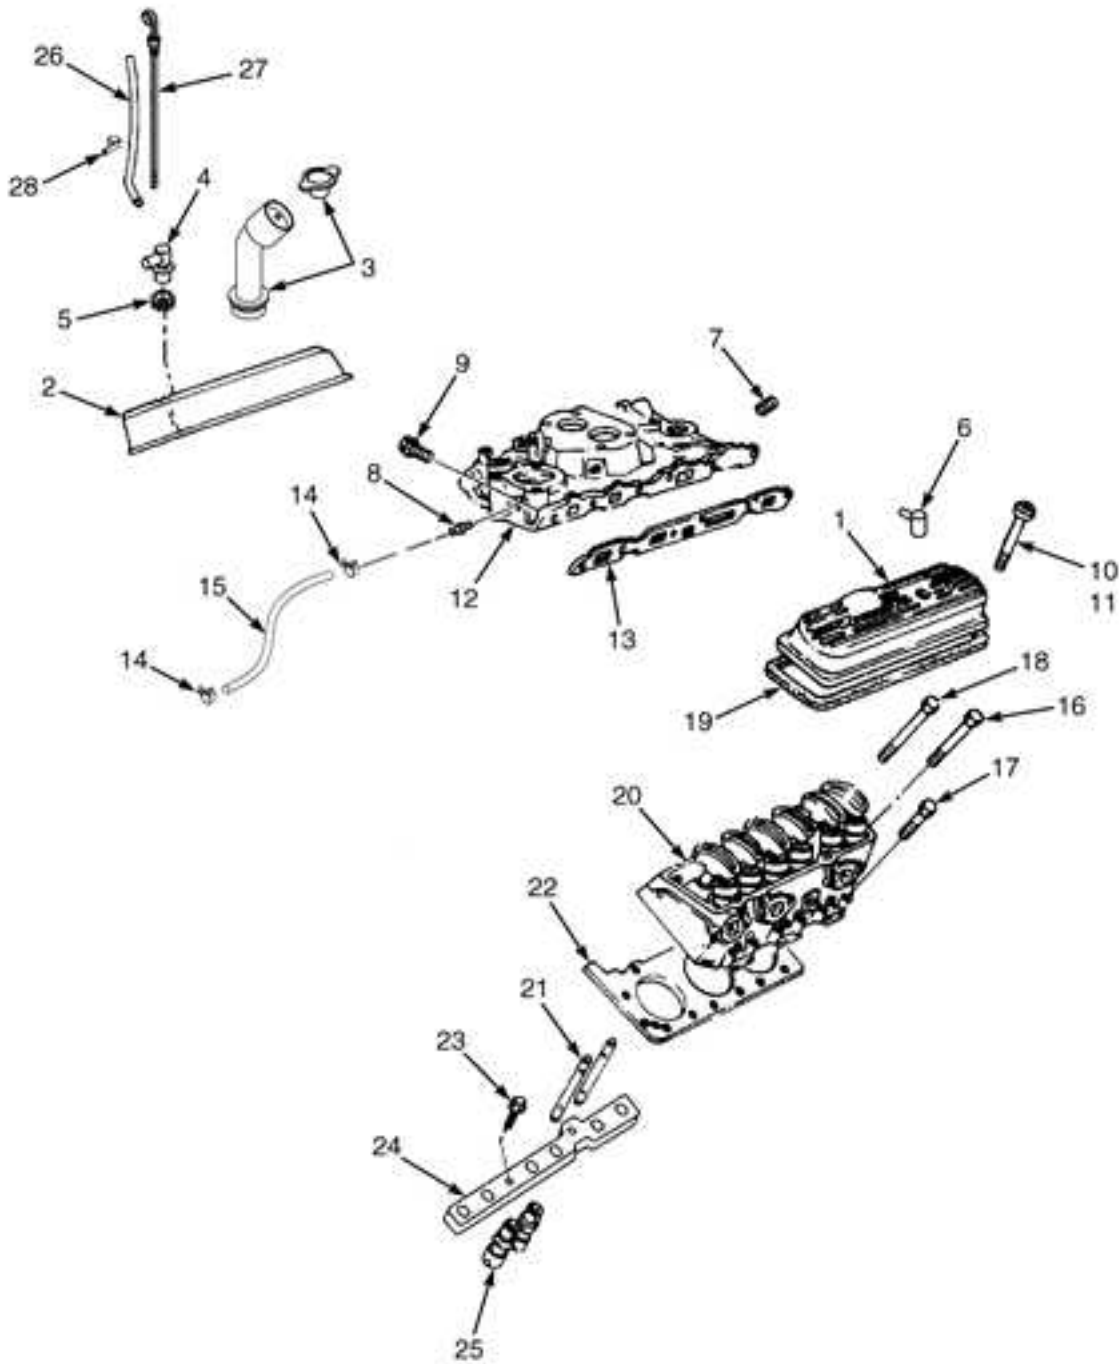

E818 (GC/GLC080-100-120VX, GC/GLC080-100VXBCS, GC120SVX, GC/GLC120V) > ENGINE ASSEMBLY Assembly > P23259 - VALVE COVER AND INLET MANIFOLD (GM 4.3L LPG) (PSI OPTION) (S/N E818V03949J => INC. 03865, 03941, 03947) Figure

BP090466

Ref #	Part # Description / Notes	Qty Data Links
	582016865	• Qty: 1
	Engine Assy-LPG