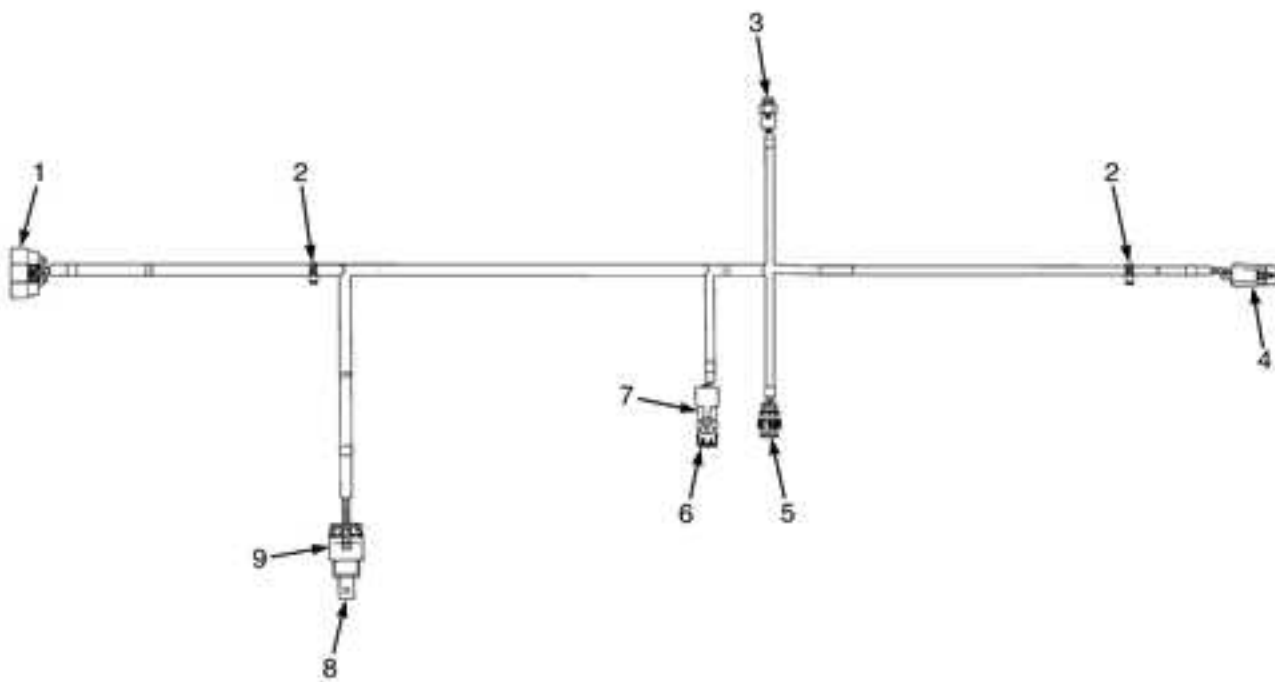

E818 (GC/GLC080-100-120VX, GC/GLC080-100VXBCS, GC120SVX, GC/GLC120V) > ELECTRICAL SYSTEM Assembly > P21388 - WIRE HARNESS (LEFT HAND CHASSIS) (GM 4.3L LPG (2010 SERIES)(WITH PREMIUM LOW FUEL SENSOR)) (S/N E818V03344H =>) Figure

BP080927

Ref #	Part # Description / Notes	Qty Data Links
	582004798	Qty: 1