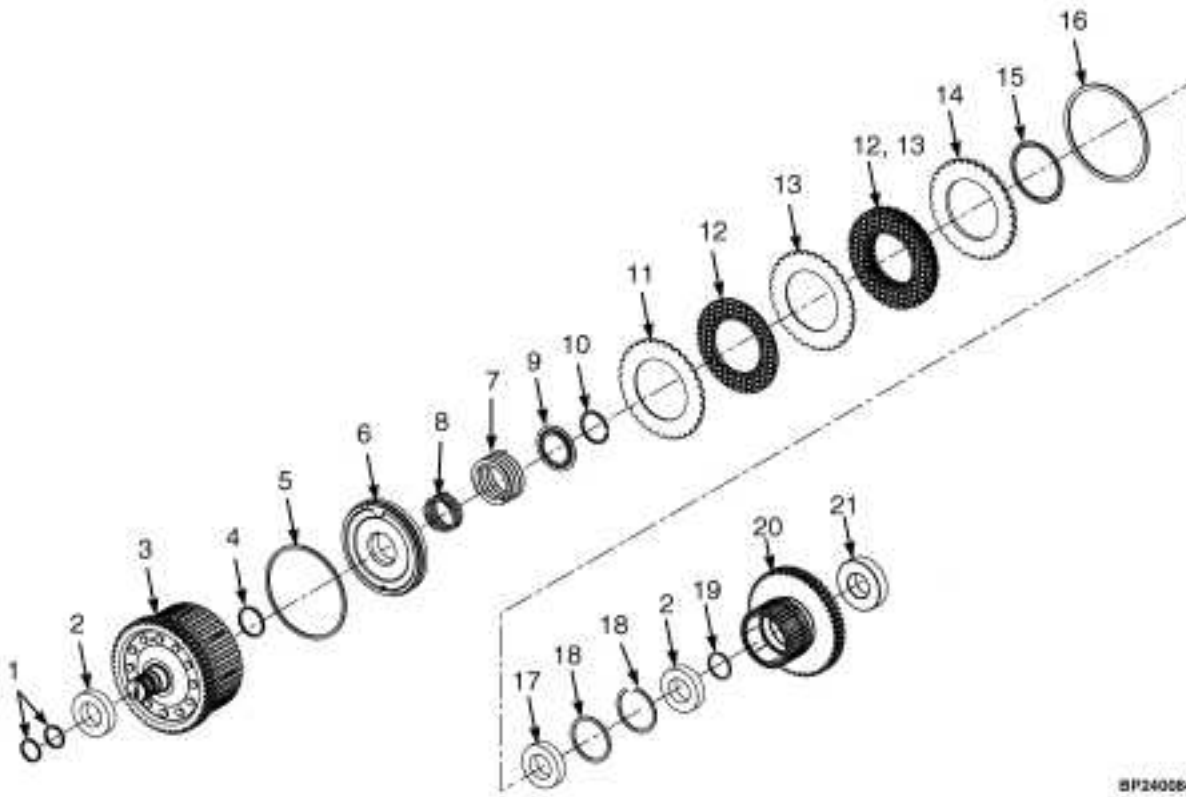

E818 (GC/GLC080-100-120VX, GC/GLC080-100VXBCS, GC120SVX, GC/GLC120V) > TRANSMISSION Assembly > P17733 - REVERSE CLUTCH (SINGLE SPEED TRANSMISSION) (S/N E818V01825E =>) Figure

2140084

Ref #	Part # Description / Notes	Qty Data Links	
	580076935	• Qty: 1	
	Clutch Pack