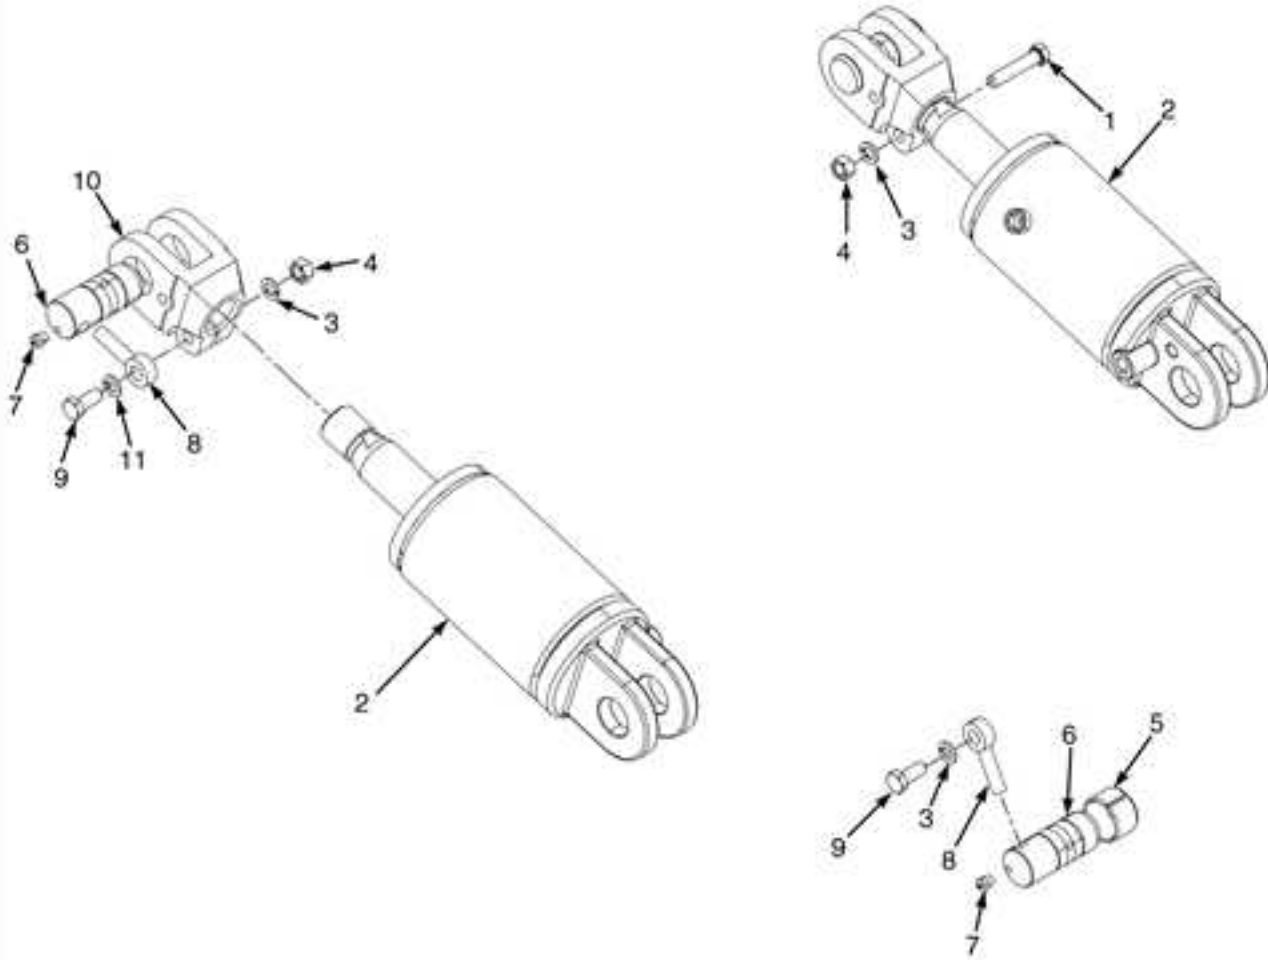

E818 (GC/GLC080-100-120VX, GC/GLC080-100VXBCS, GC120SVX, GC/GLC120V) > HYDRAULIC SYSTEM Assembly > P16908 - TILT CYLINDER INSTALLATION Figure

BP150342

Ref #	Part # Description / Notes	Qty Data Links
1	580061352	• Qty: 2