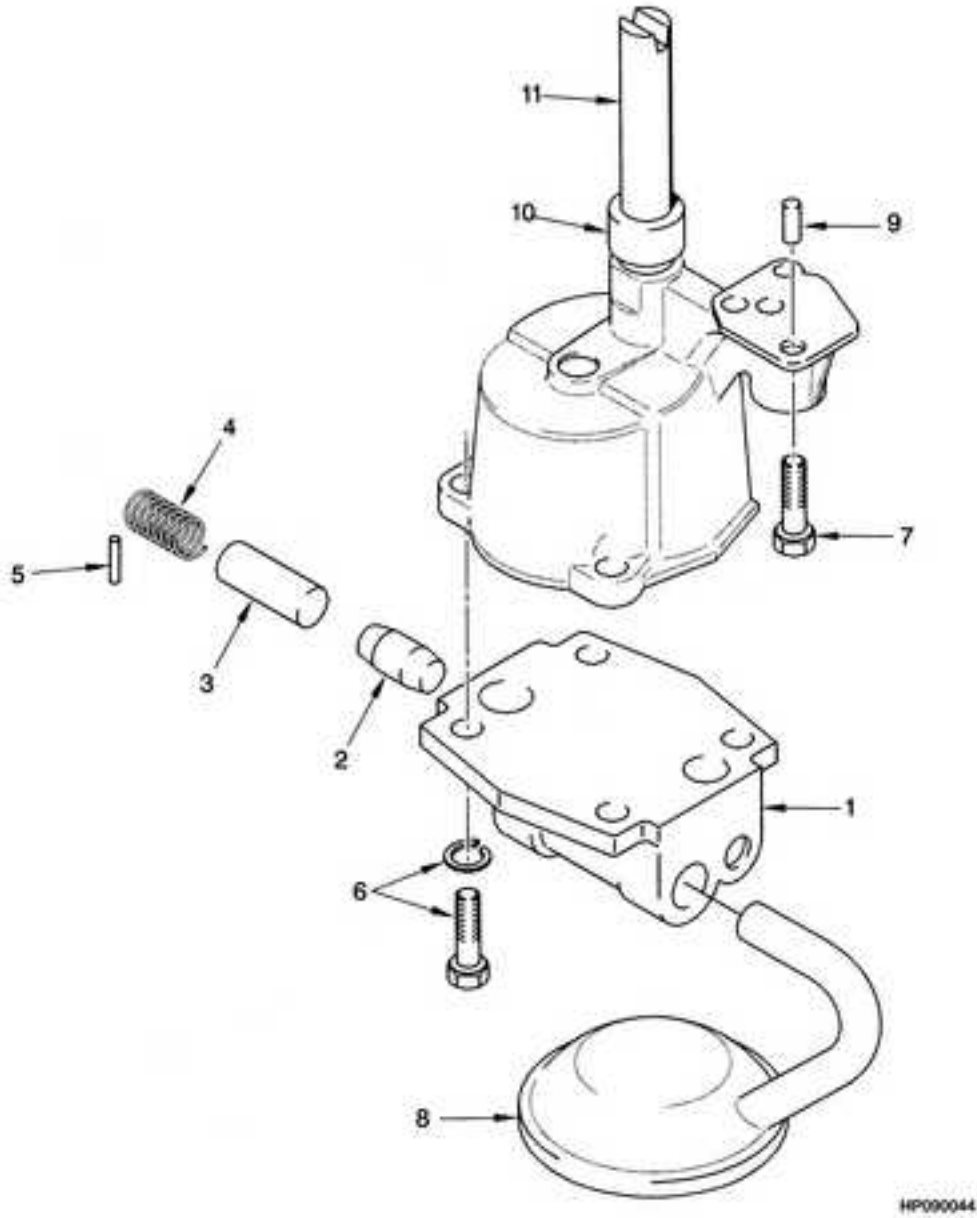

E818 (GC/GLC080-100-120VX, GC/GLC080-100VXBCS, GC120SVX, GC/GLC120V) > ENGINE ASSEMBLY Assembly > P16833 - OIL PUMP (GM 4.3L, GASOLINE AND LPG) Figure

HP090044

Ref #	Part # Description / Notes	Qty Data Links	
	580041194	• Qty: 1	
	Engine Assy-Gas (2006 Series)