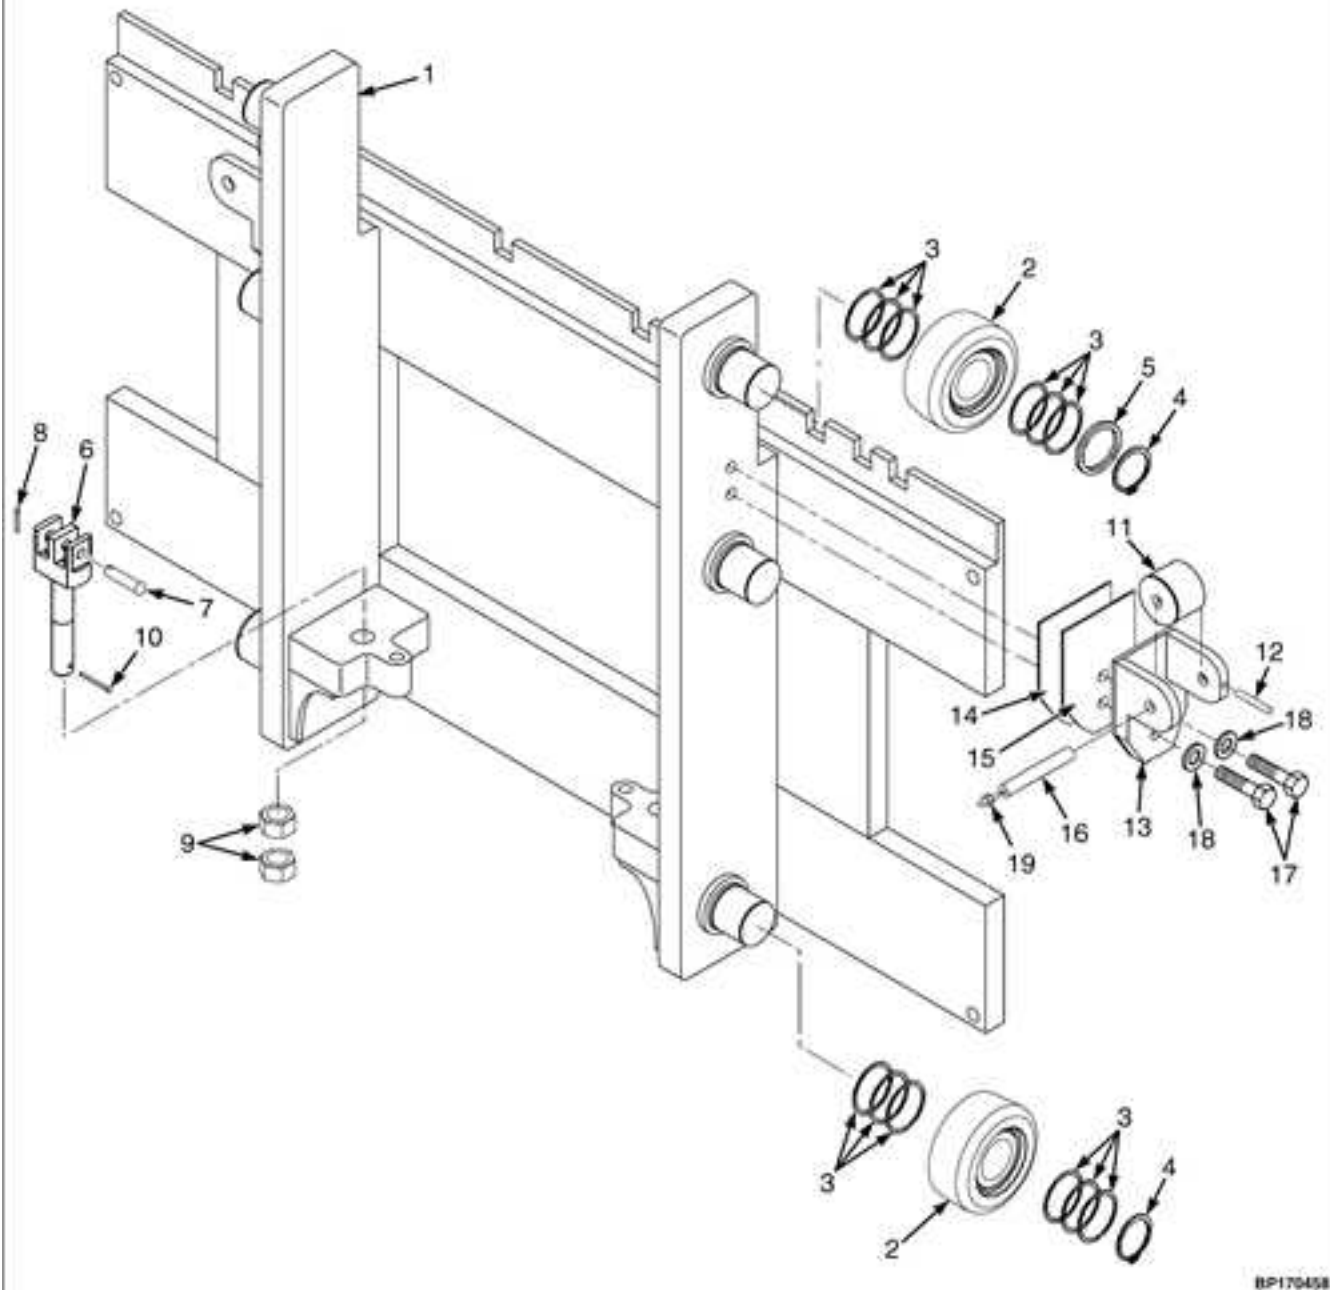

E818 (GC/GLC080-100-120VX, GC/GLC080-100VXBCS, GC120SVX, GC/GLC120V) > ATTACHMENTS AND HEADER HOSE GROUP Assembly > P16935 - CARRIAGE (TWO STAGE LIMITED FREE-LIFT) Figure

BP170458

View All
Qtys
A: Class III

B: Class IV
C: Class III
(Attachment)

Ref #	Part # Description / Notes	Qty Data Links
	504407200	- Qty A: 1 - Qty B: .. - Qty C: ..