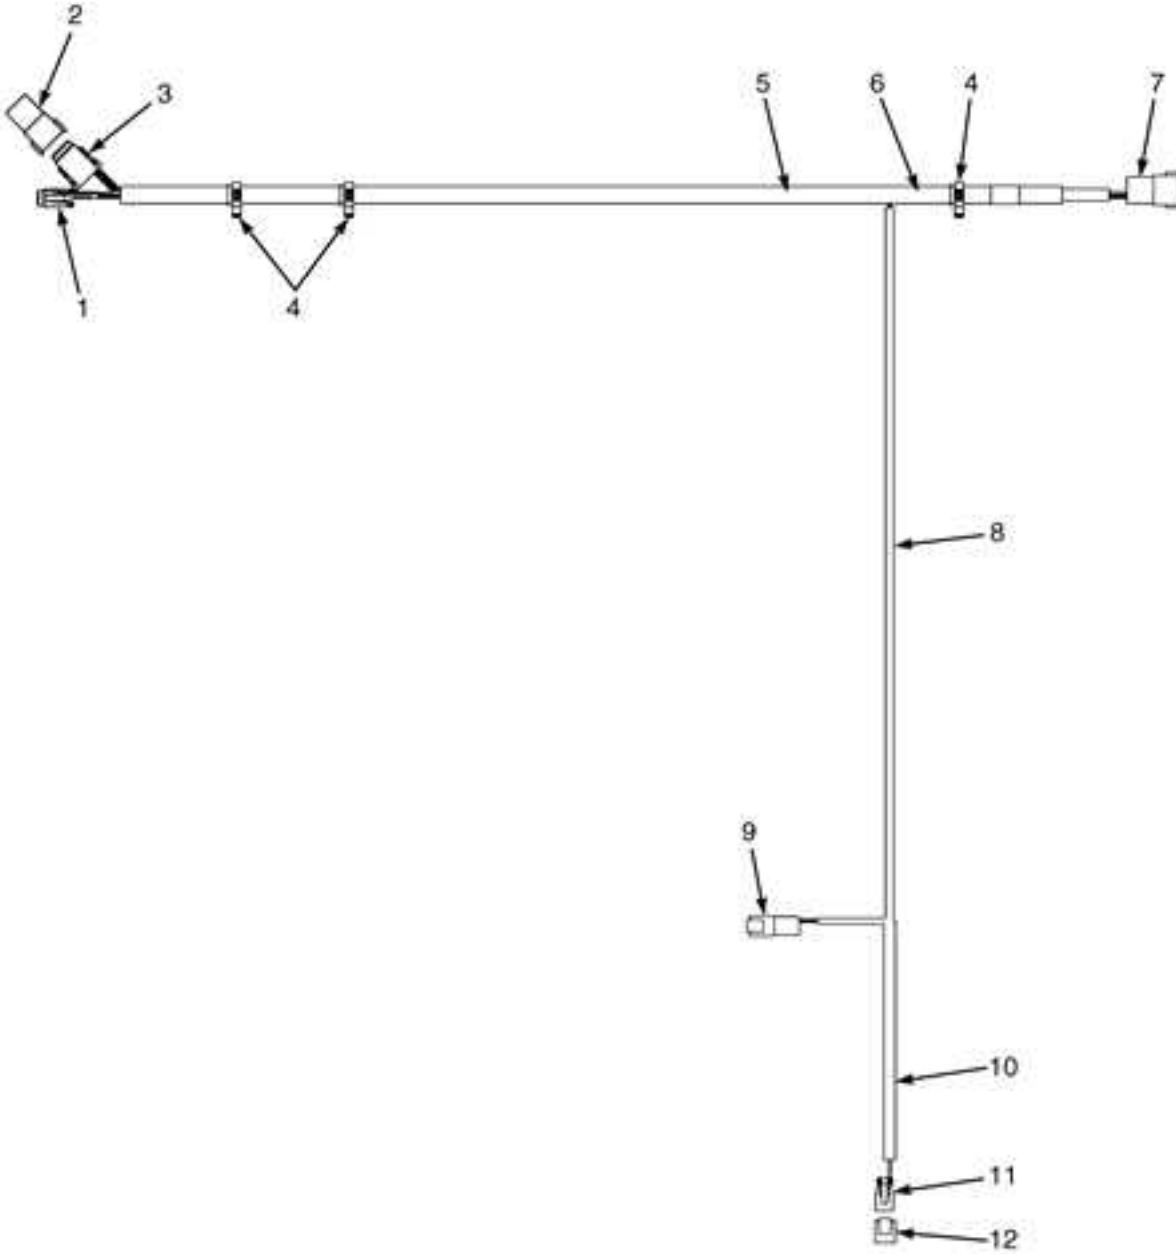

E818 (GC/GLC080-100-120VX, GC/GLC080-100VXBCS, GC120SVX, GC/GLC120V) > ELECTRICAL SYSTEM Assembly > P22125 - WIRE HARNESS (SEAT JUMPER) (=> 9/2010) Figure

BP081007

Ref #	Part # Description / Notes	Qty Data Links	
	582001376	• Qty: 1	
	Wire Harness