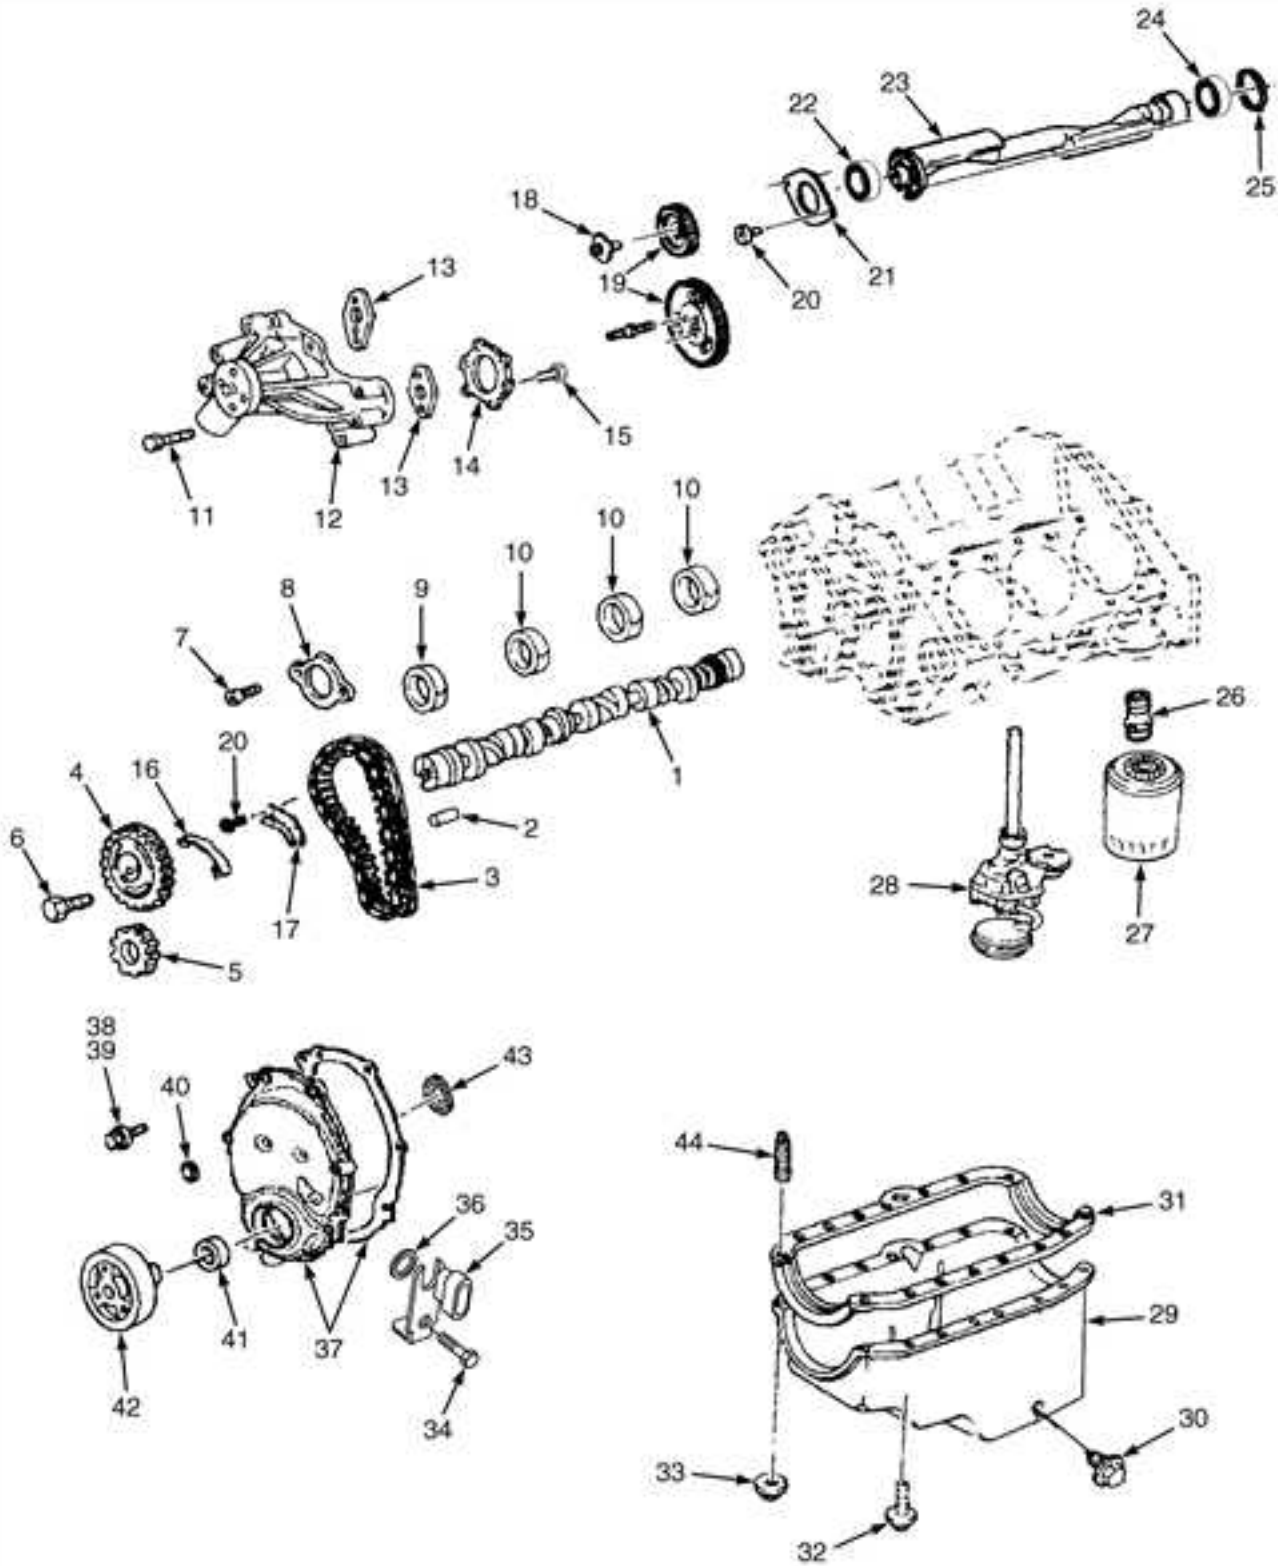

E818 (GC/GLC080-100-120VX, GC/GLC080-100VXBCS, GC120SVX, GC/GLC120V) > ENGINE ASSEMBLY Assembly > P23258 - CAMSHAFT AND OIL PAN (GM 4.3L LPG) (PSI OPTION) (S/N E818V03949J => INC. 03865, 03941, 03947) Figure

BP090457

Ref #	Part # Description / Notes	Qty Data Links
	582016865	• Qty: 1