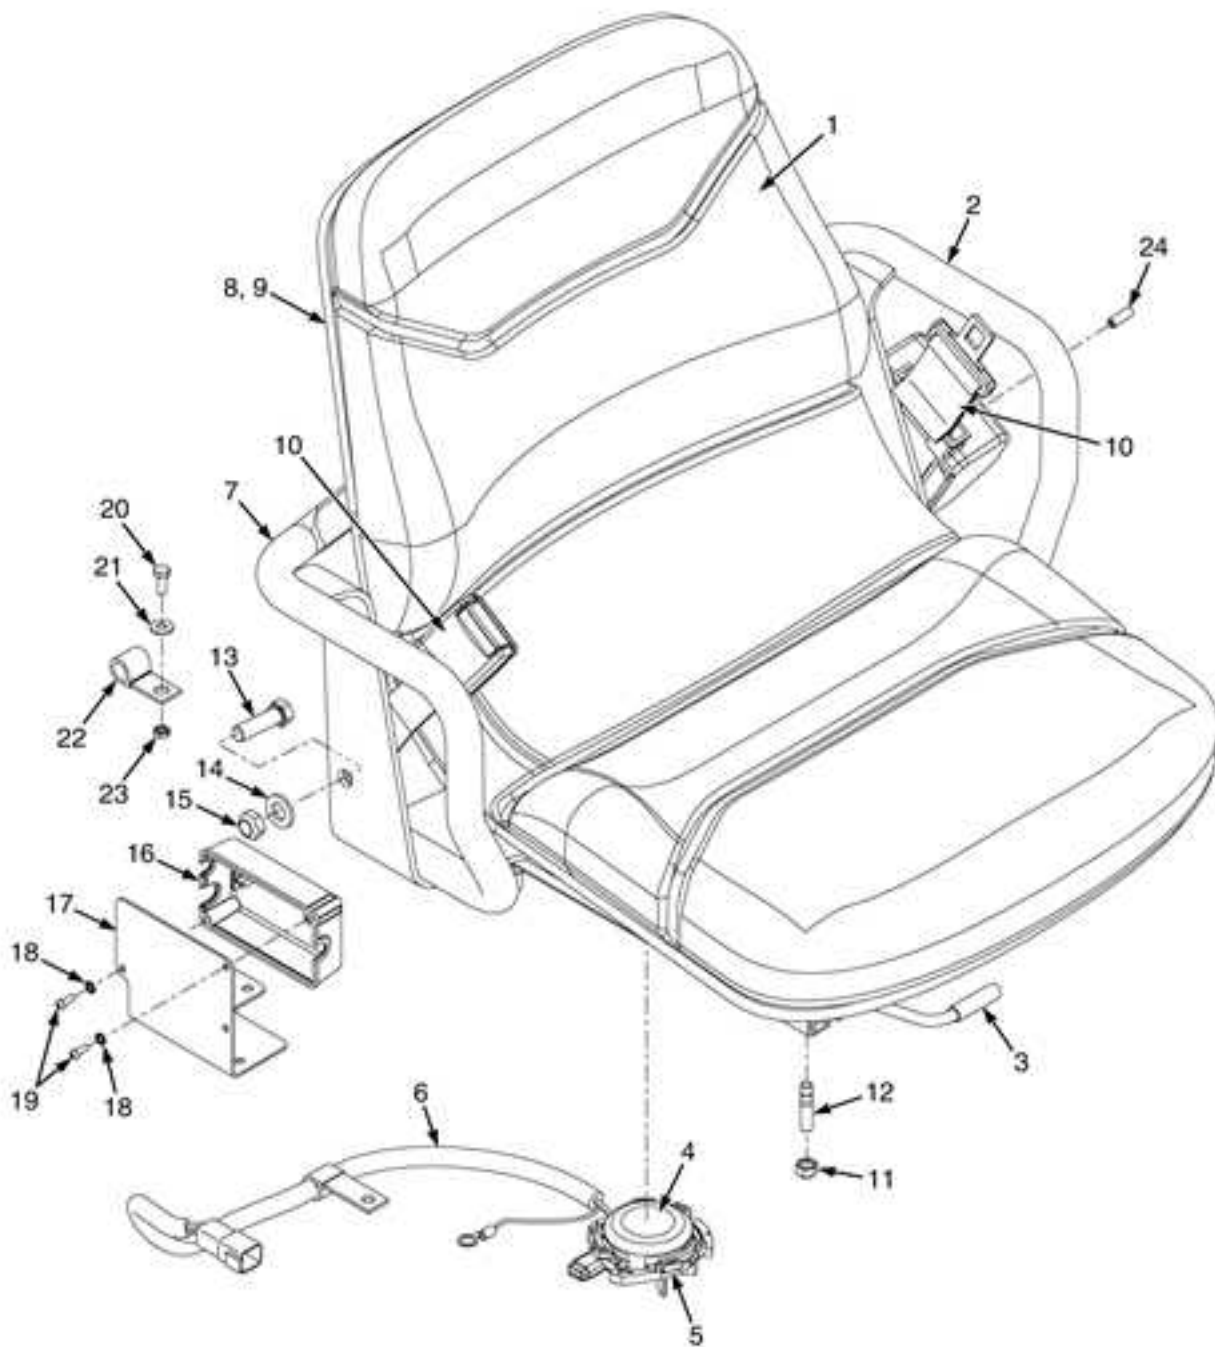

E818 (GC/GLC080-100-120VX, GC/GLC080-100VXBCS, GC120SVX, GC/GLC120V) > GENERAL TRUCK Assembly > P21598 - NON SUSPENSION SEAT (WITHOUT ELECTRONIC CONTROLS) (S/N E818V03394H => INC. 03390) Figure

BP120693

Ref #	Part # Description / Notes	Qty Data Links
	582003574	• Qty: 1