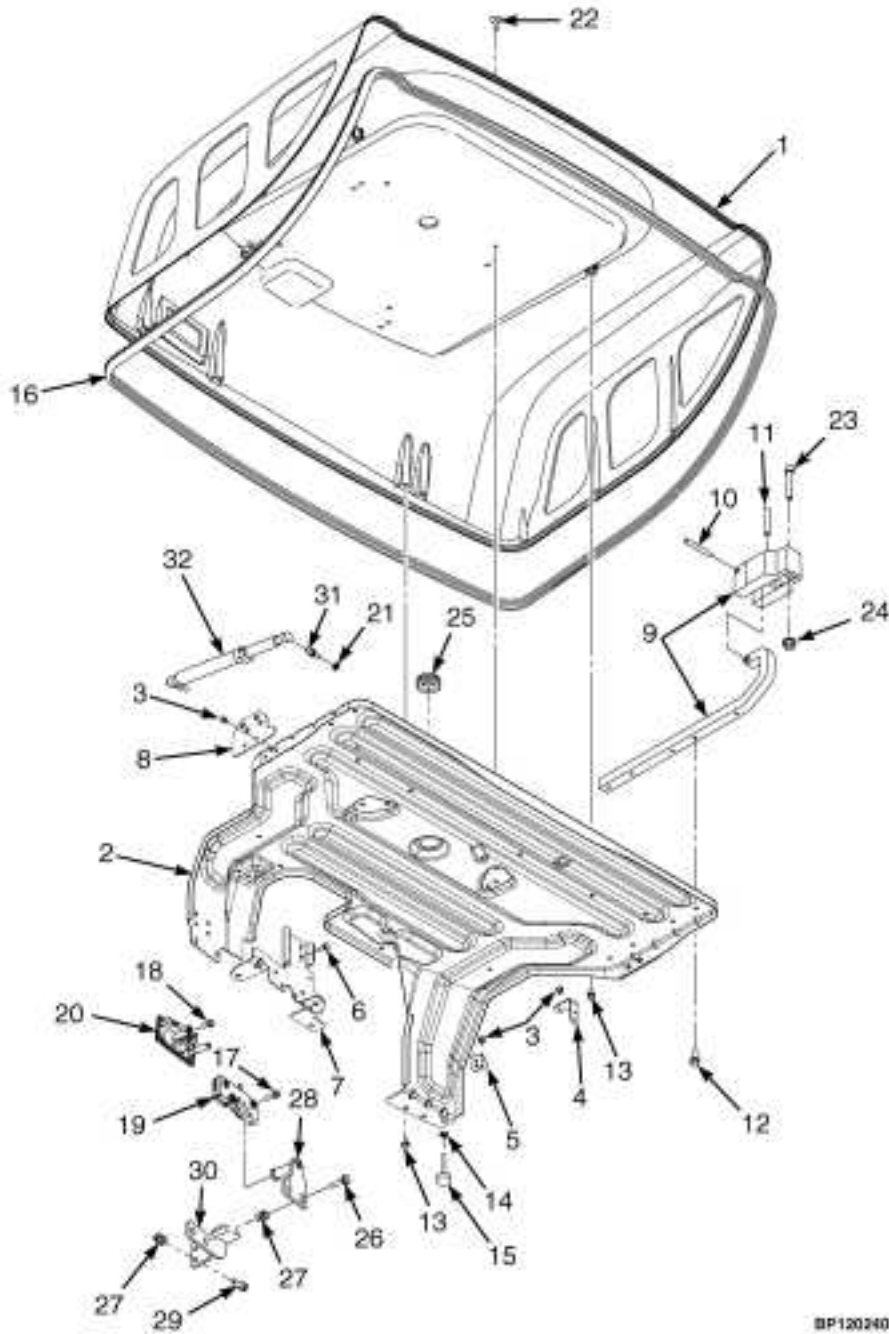

E818 (GC/GLC080-100-120VX, GC/GLC080-100VXBCS, GC120SVX, GC/GLC120V) > GENERAL TRUCK Assembly > P16578 - HOOD ASSEMBLY (=> S/N E818V03407H) Figure

BP120240

Ref #	Part # Description / Notes	Qty Data Links	
	524277525	• Qty: 1	
	Hood Assembly