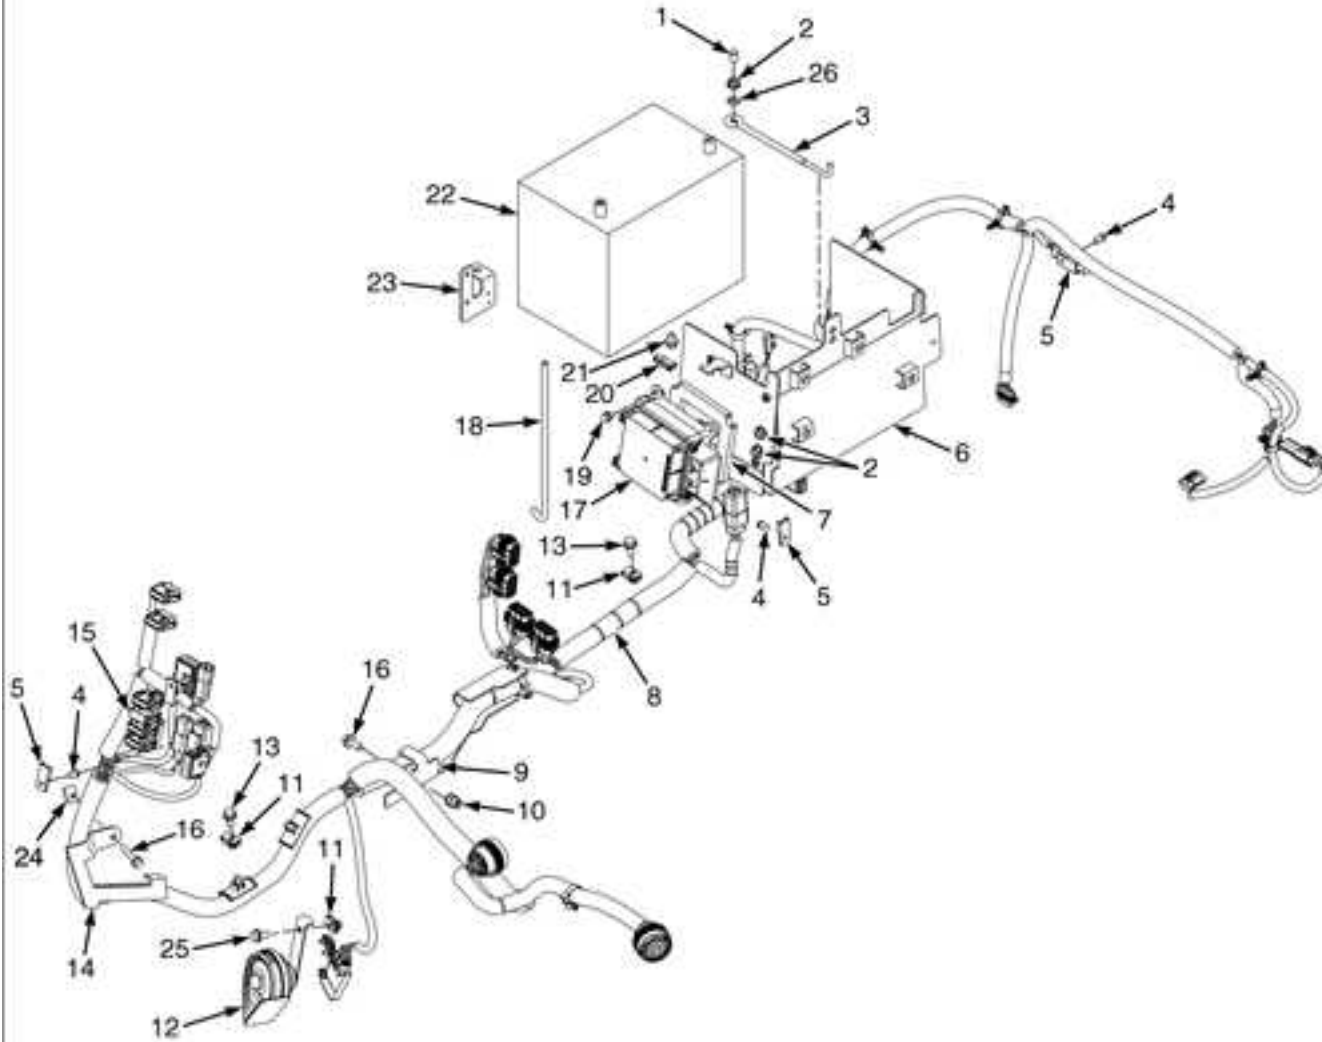

E818 (GC/GLC080-100-120VX, GC/GLC080-100VXBCS, GC120SVX, GC/GLC120V) > ELECTRICAL SYSTEM Assembly > P16840 - ELECTRICAL SYSTEM (RIGHT HAND CHASSIS) Figure

BP080392

Ref #	Part # Description / Notes	Qty Data Links	
1	580041768	• Qty: 1	
	Cap