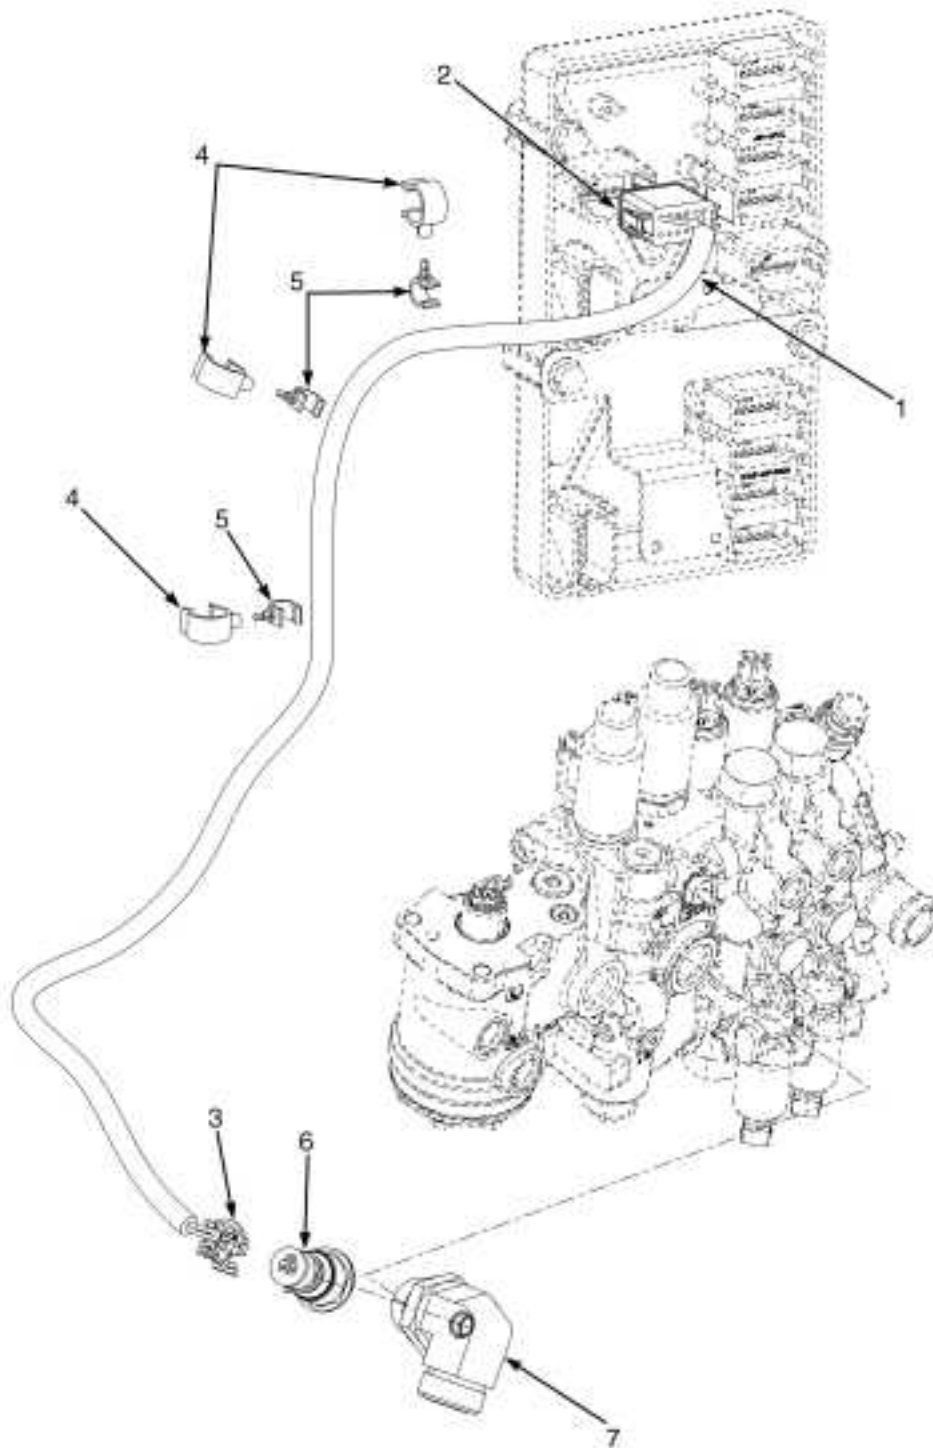

E818 (GC/GLC080-100-120VX, GC/GLC080-100VXBCS, GC120SVX, GC/GLC120V) > ELECTRICAL SYSTEM Assembly > P16849 - LOAD WEIGH ELECTRICAL Figure

BP080413

Ref #	Part # Description / Notes	Qty Data Links
1	580064598	• Qty: 1