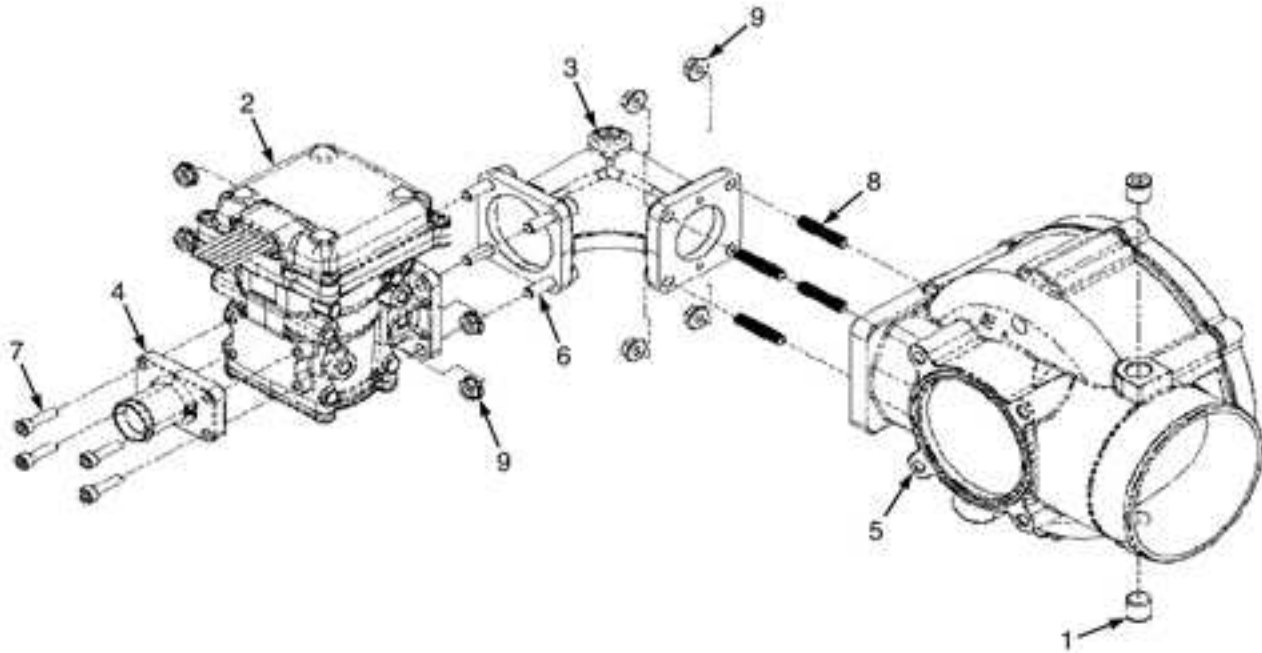

E818 (GC/GLC080-100-120VX, GC/GLC080-100VXBCS, GC120SVX, GC/GLC120V) > FUEL SYSTEM Assembly > P23268 - LPG REGULATOR AND MIXER (GM 4.3L) (PSI OPTION) (S/N E818V03949J => INC. 03865, 03941, 03947) Figure

Ref #	Part # Description / Notes	Qty Data Links	
1	582007577	• Qty: 2	
	Plug		
2	582007576	• Qty: 1	
	Regulator		
3	582016980	• Qty: 1	
	Adapter		
4	582007575	• Qty: 1	
	Fitting		
5	582007574	• Qty: 1	
	Carburetor (Mixer)		
6	504057775	• Qty: 4	
	Screw		
7	580006764	• Qty: 4	
	Capscrew