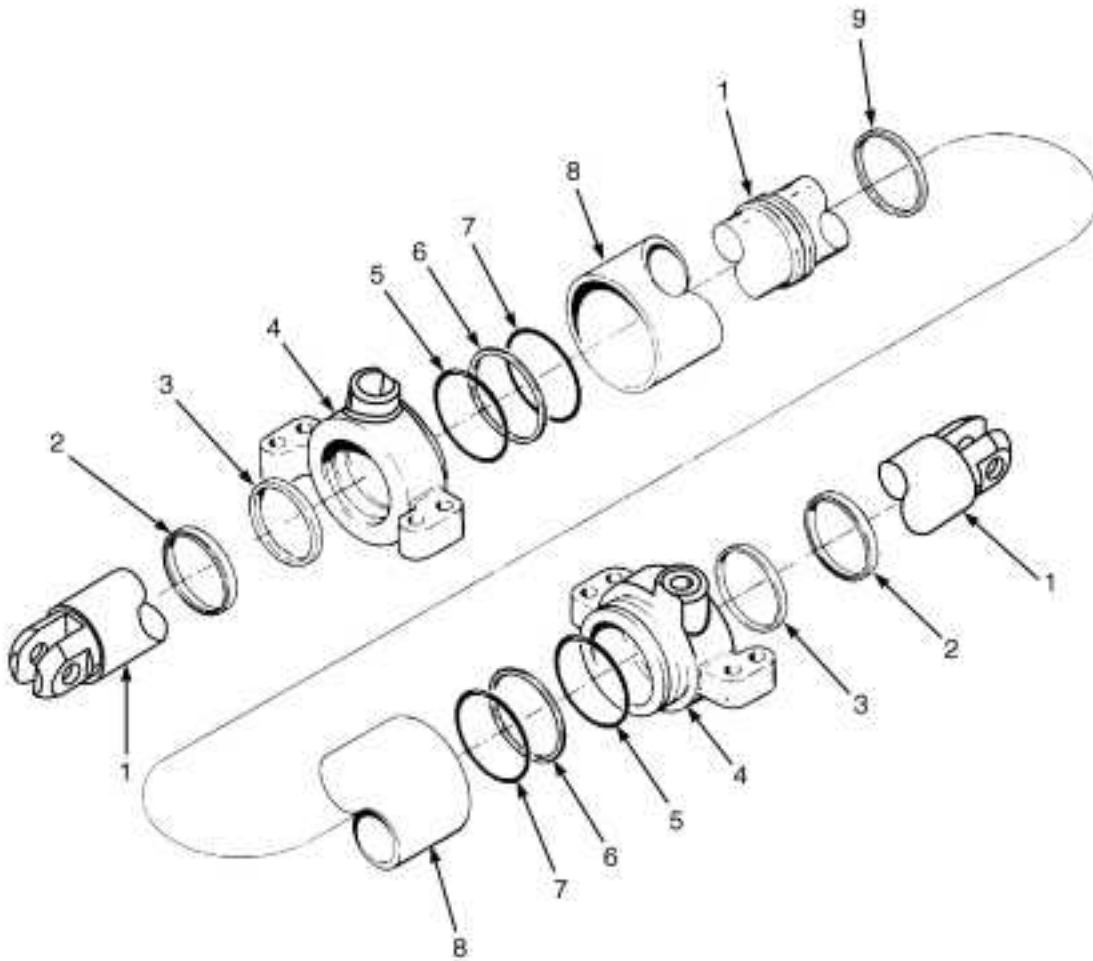

E818 (GC/GLC080-100-120VX, GC/GLC080-100VXBCS, GC120SVX, GC/GLC120V) > STEERING SYSTEM Assembly > P16792 - STEER CYLINDER Figure

BP220070

Ref #	Part # Description / Notes	Qty Data Links	
	580052515	• Qty: 1