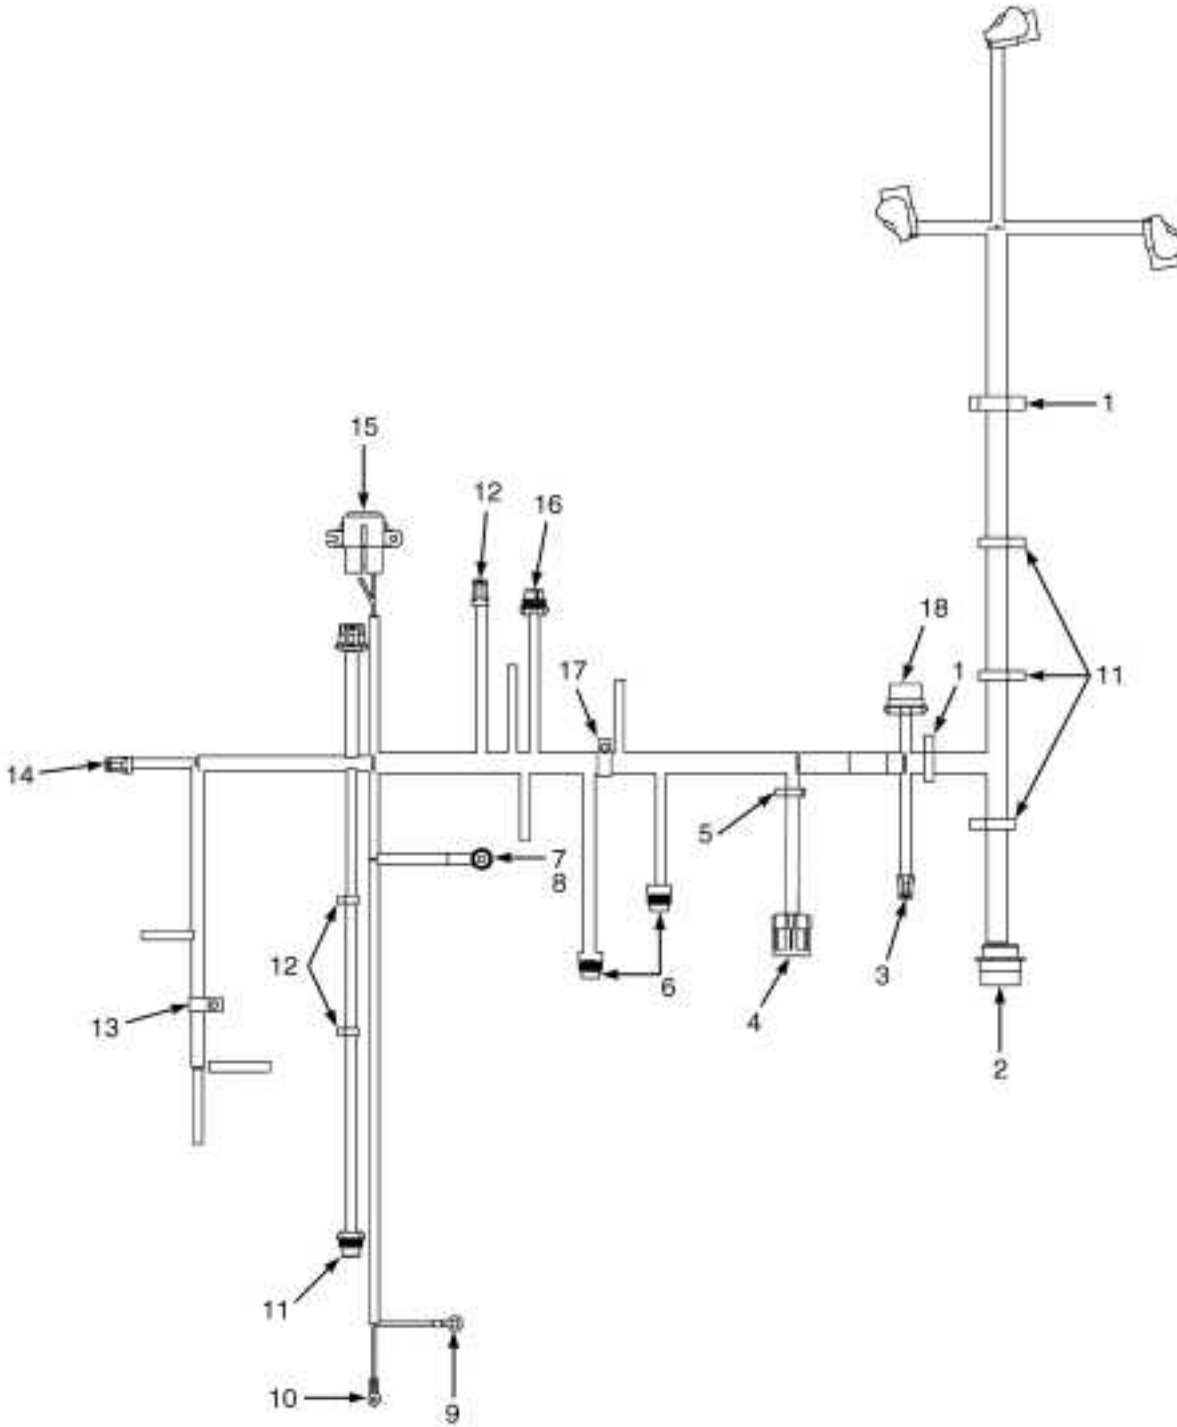

E818 (GC/GLC080-100-120VX, GC/GLC080-100VXBCS, GC120SVX, GC/GLC120V) > ELECTRICAL SYSTEM Assembly > P21044 - WIRE HARNESS (ENGINE) (GM 4.3L, GASOLINE) (=> S/N E818V02398E) Figure

BP090227

Ref #	Part # Description / Notes	Qty Data Links	
	580071166	• Qty: 1	
	Wire Harness (Engine)