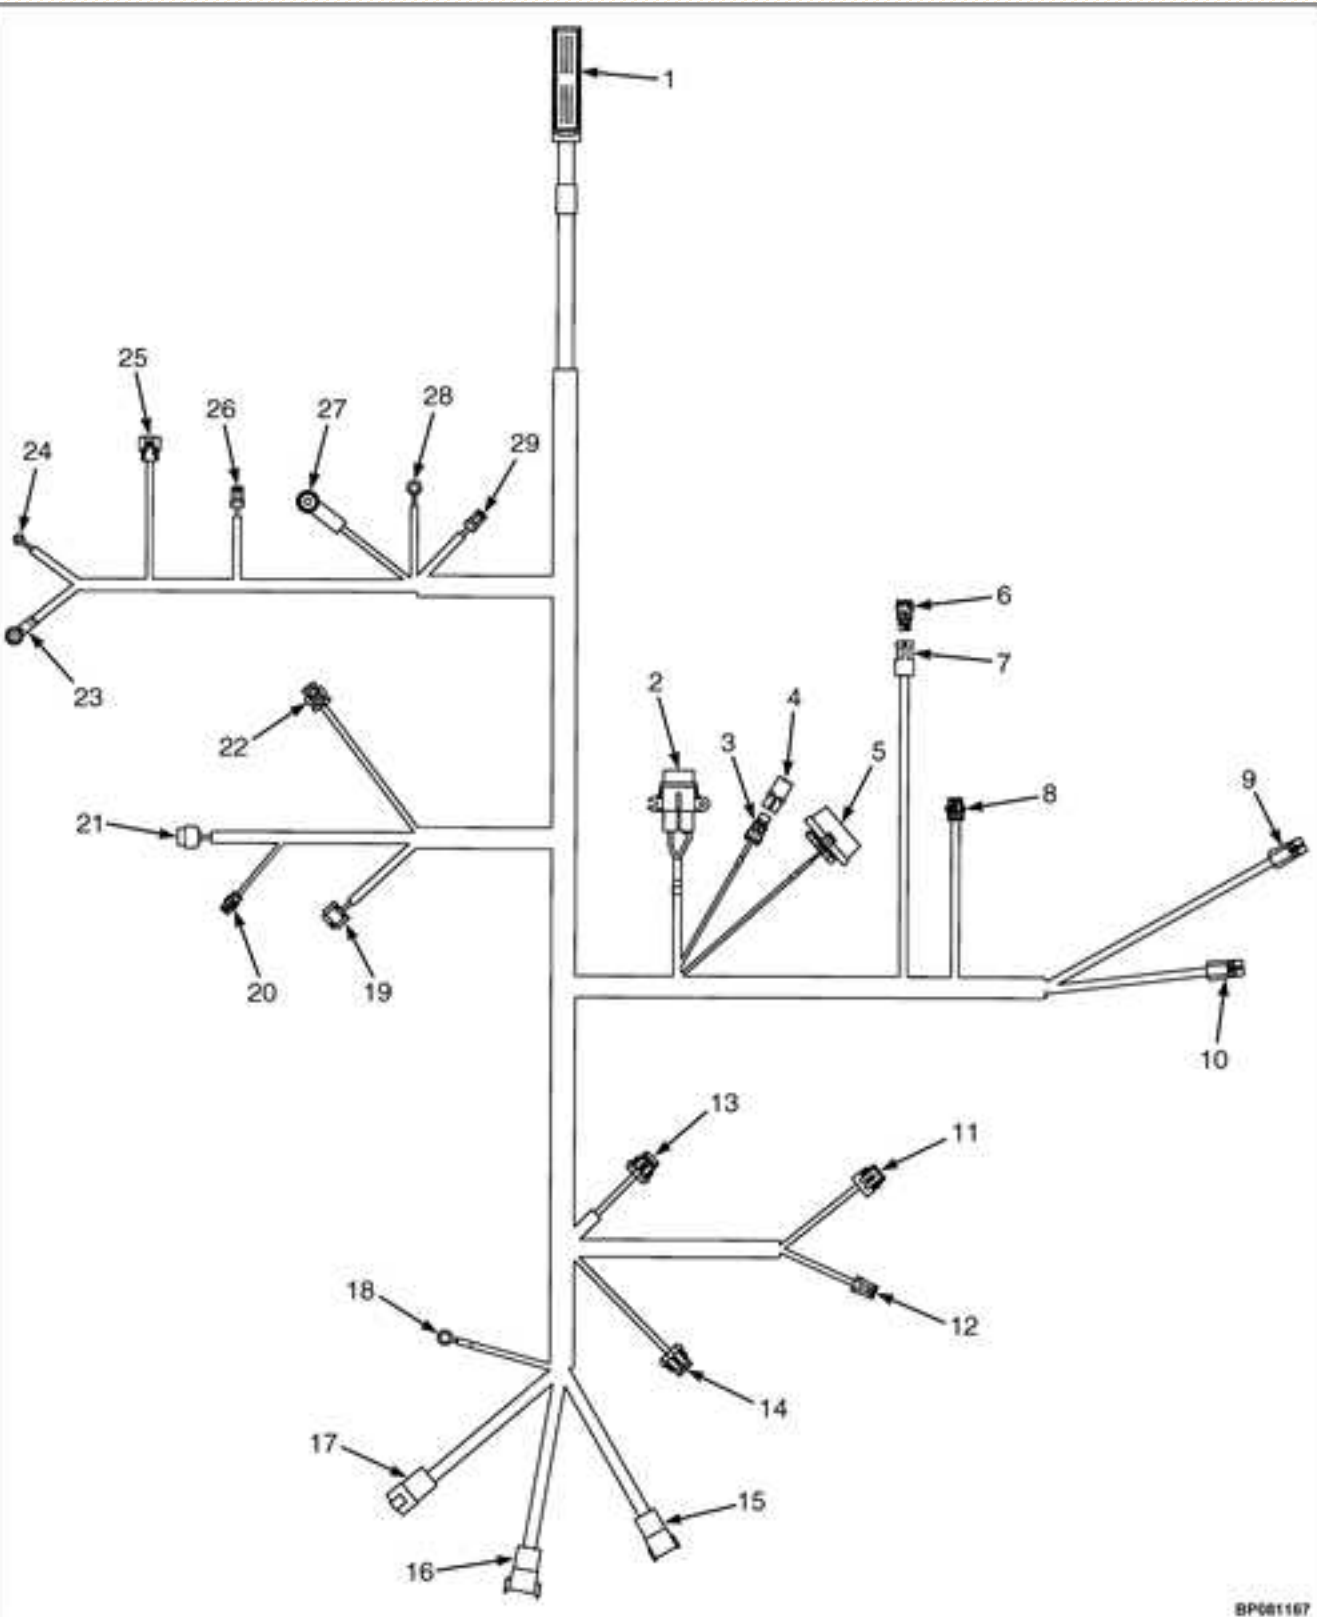

E818 (GC/GLC080-100-120VX, GC/GLC080-100VXBCS, GC120SVX, GC/GLC120V) > ELECTRICAL SYSTEM Assembly > P23330 - WIRE HARNESS (ENGINE) (GM 4.3L, LPG) (PSI OPTION) (S/N E818V03949J => INC. 03865, 03941, 03947) Figure

BP081167

Ref #	Part # Description / Notes	Qty Data Links
	582016959	• Qty: 1
	Wire Harness