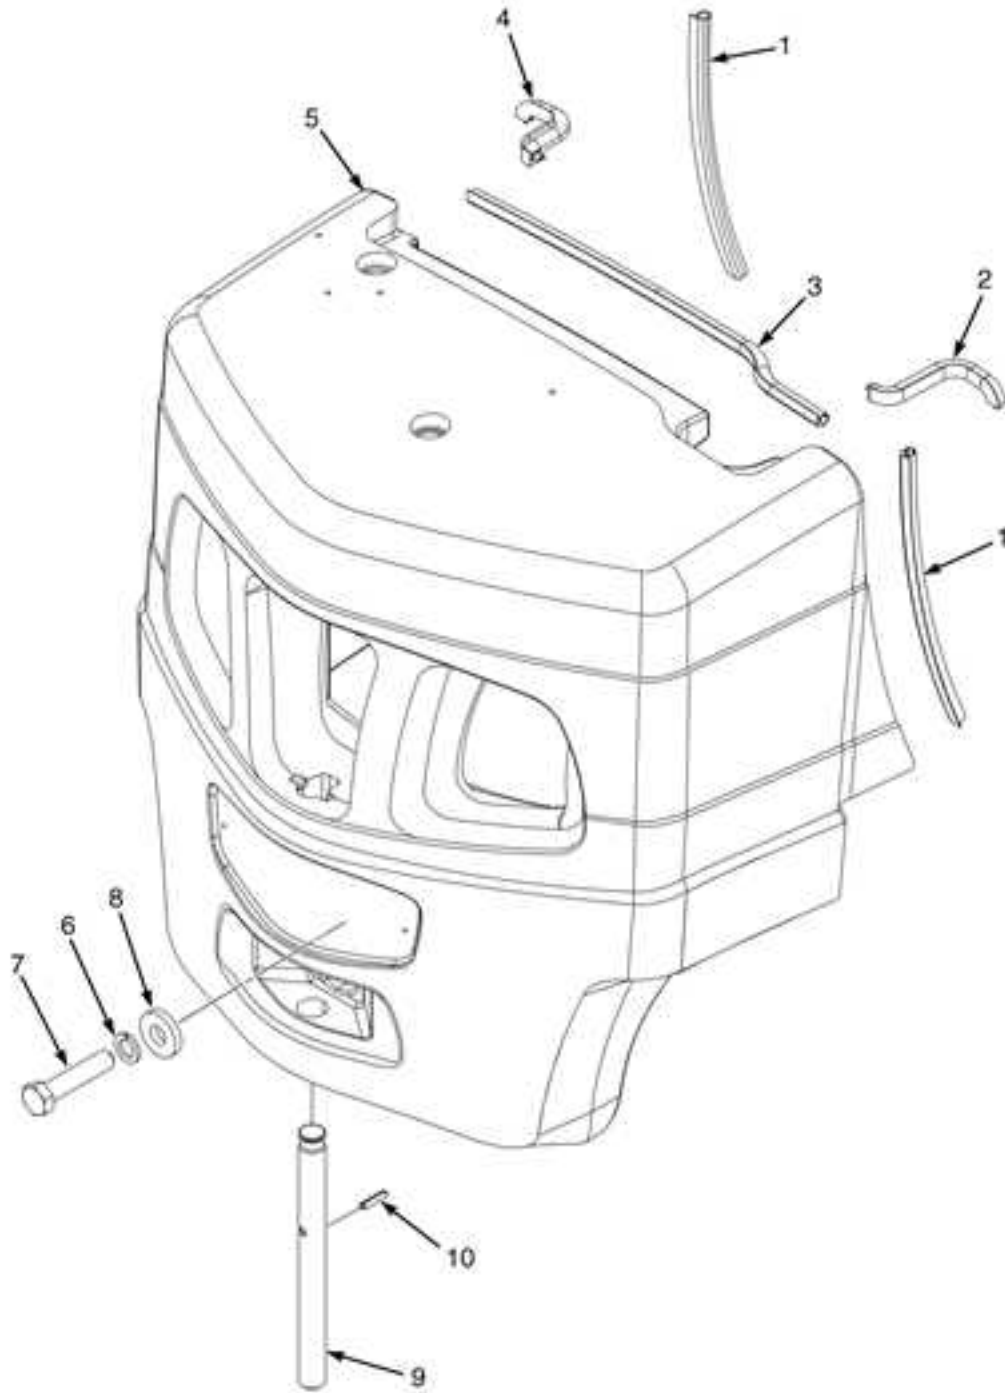

E818 (GC/GLC080-100-120VX, GC/GLC080-100VXBCS, GC120SVX, GC/GLC120V) > GENERAL TRUCK Assembly > P16749 - COUNTERWEIGHT Figure

BP120161

Ref #	Part # Description / Notes	Qty Data Links	
1	580060144	• Qty: 2	
	Seal