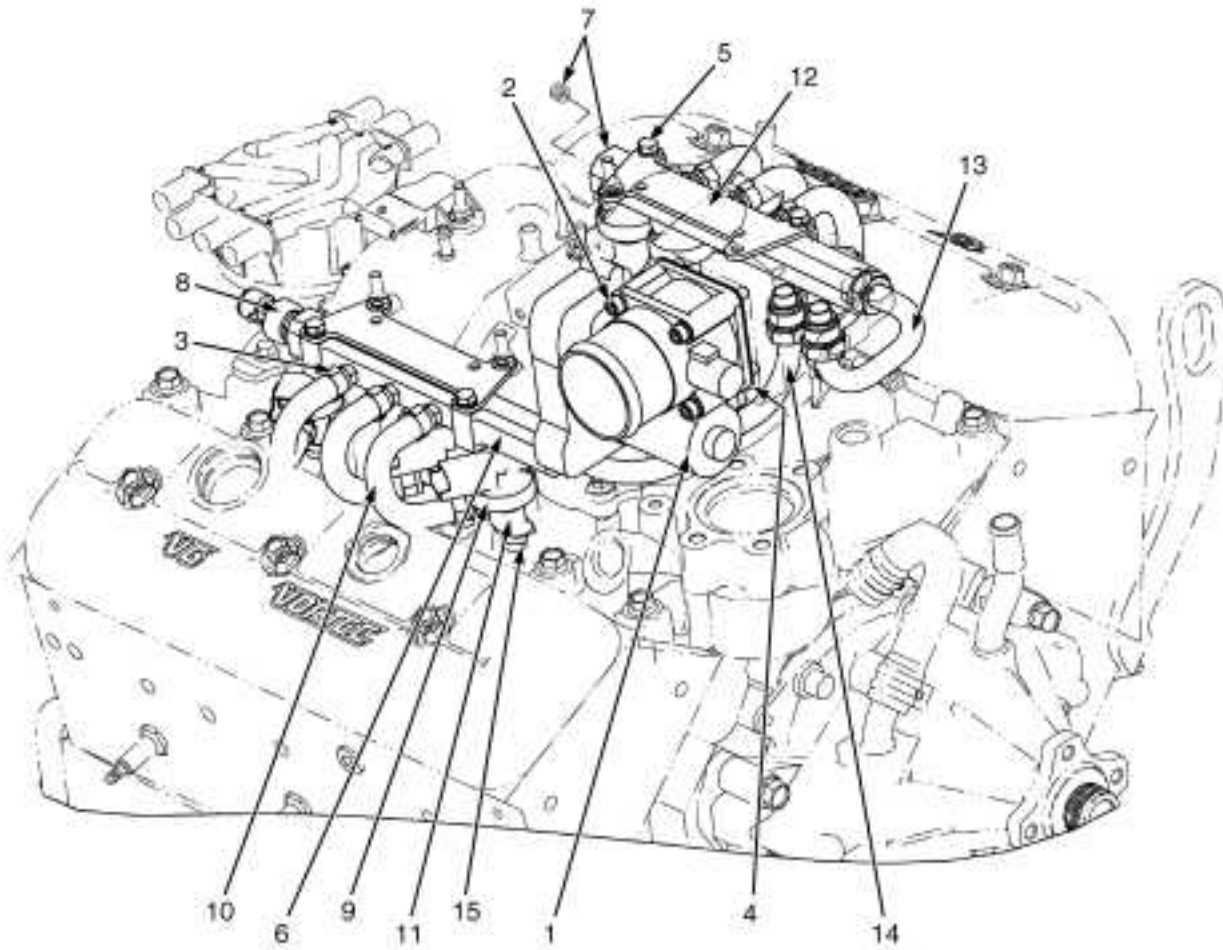

E818 (GC/GLC080-100-120VX, GC/GLC080-100VXBCS, GC120SVX, GC/GLC120V) > FUEL SYSTEM Assembly > P16933 - THROTTLE BODY ASSEMBLY (GM 4.3L, LPG) (= > S/N E818V03343H) Figure

BP090275

Ref #	Part # Description / Notes	Qty Data Links
1	580048274	• Qty: 1