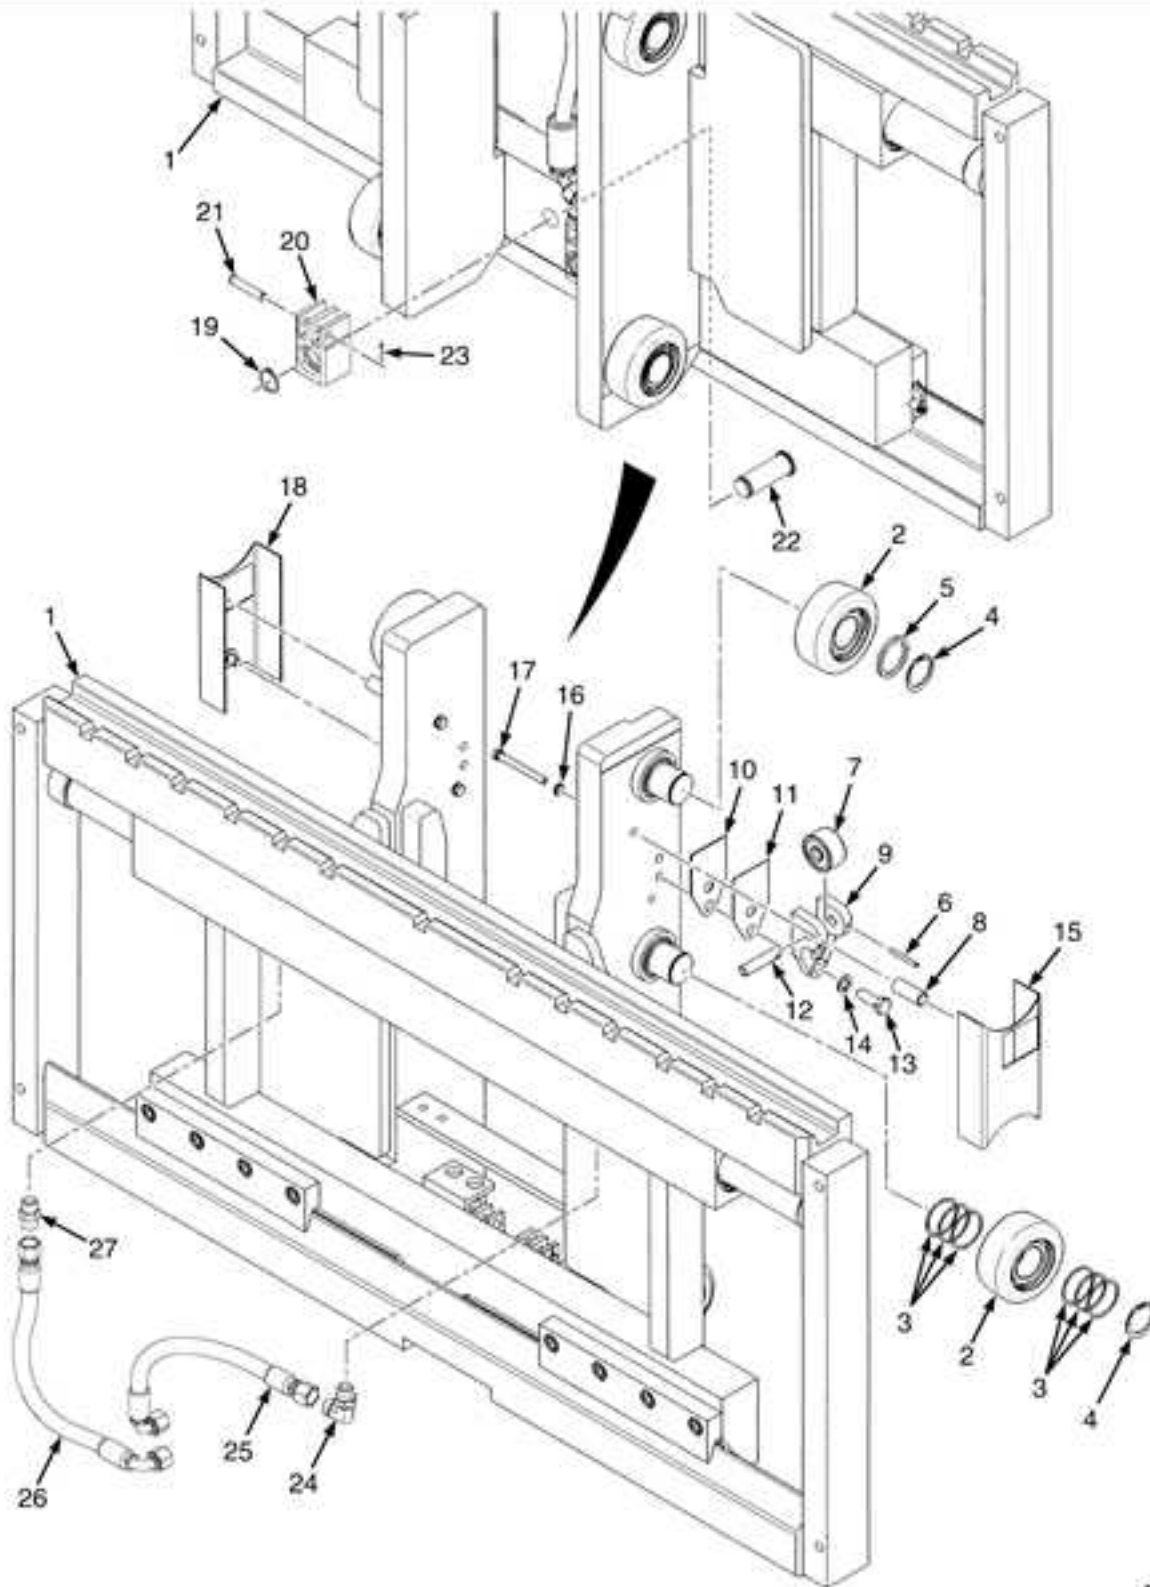

E818 (GC/GLC080-100-120VX, GC/GLC080-100VXBCS, GC120SVX, GC/GLC120V) > ATTACHMENTS AND HEADER HOSE GROUP Assembly > P23180 - INTEGRAL SIDE-SHIFT (TWO AND THREE STAGE FULL FREE-LIFT) (GC/GLC/GDC0100-120VX) (PENDING PER ECN 13651703 =>) Figure

BP000657

View All Qtys

B: Three Stage Full Free

Lift

A: Two Stage Full Free-

Lift