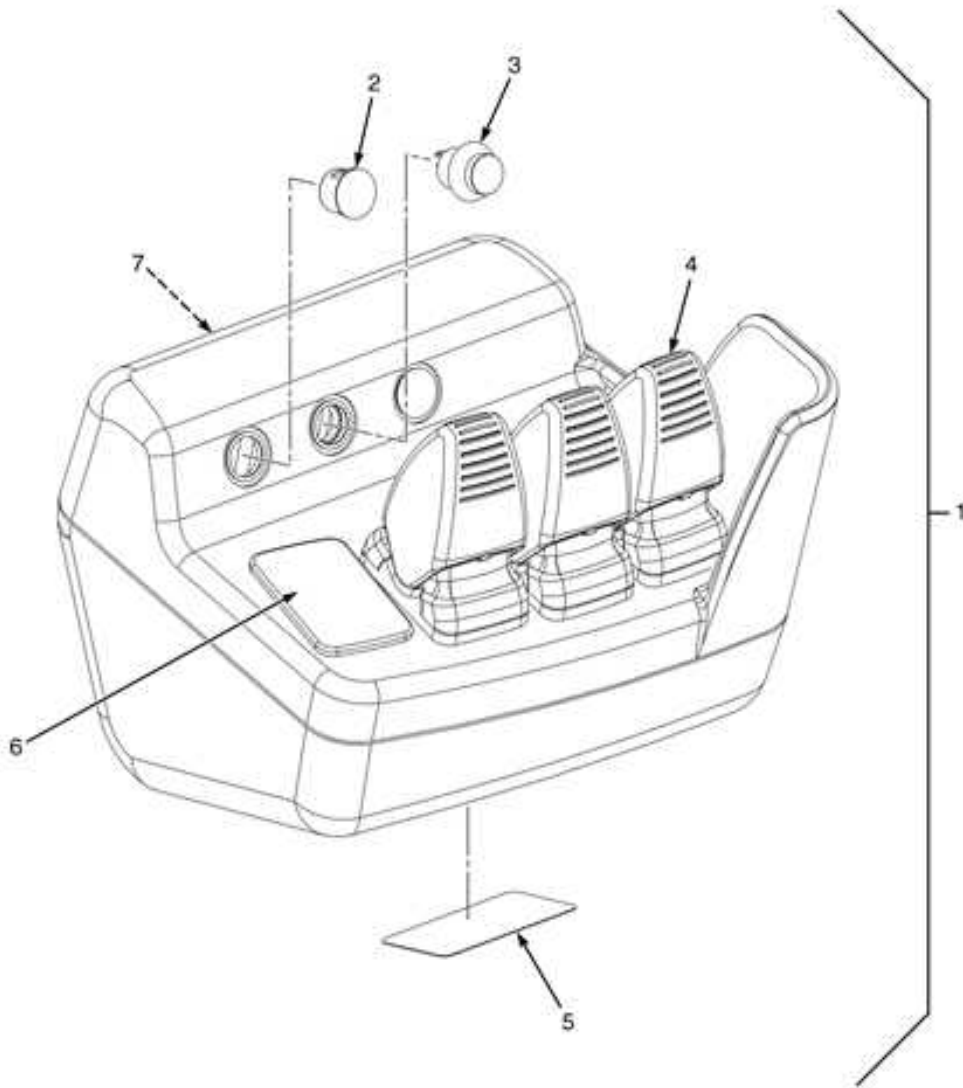

E818 (GC/GLC080-100-120VX, GC/GLC080-100VXBCS, GC120SVX, GC/GLC120V) > ELECTRICAL SYSTEM Assembly > P19307 - ELECTRONIC CONTROL LEVERS (MINI-LEVER MODULES (THREE FUNCTION)) (DATE CODE 0725 THROUGH 0743) Figure

BP150259

Ref #	Part # Description / Notes	Qty Data Links	
1	580084194	• Qty: 1	
	Mini-Lever (Plain, 8542298) Module must be replaced with 580089966 Module		
	580061851	• Qty: 1	
	Kit-Plug (Mini-Lever Plug) Kit Includes: 1 Mini-Lever Plug, 1 Gasket (parts are NSS)		
	580061852	• Qty: 3	
	Kit-Plug (Interlock Switch Plug) Kit Includes: 1 Momentary Interlock Switch Plug, 1 Gasket (parts are NSS)