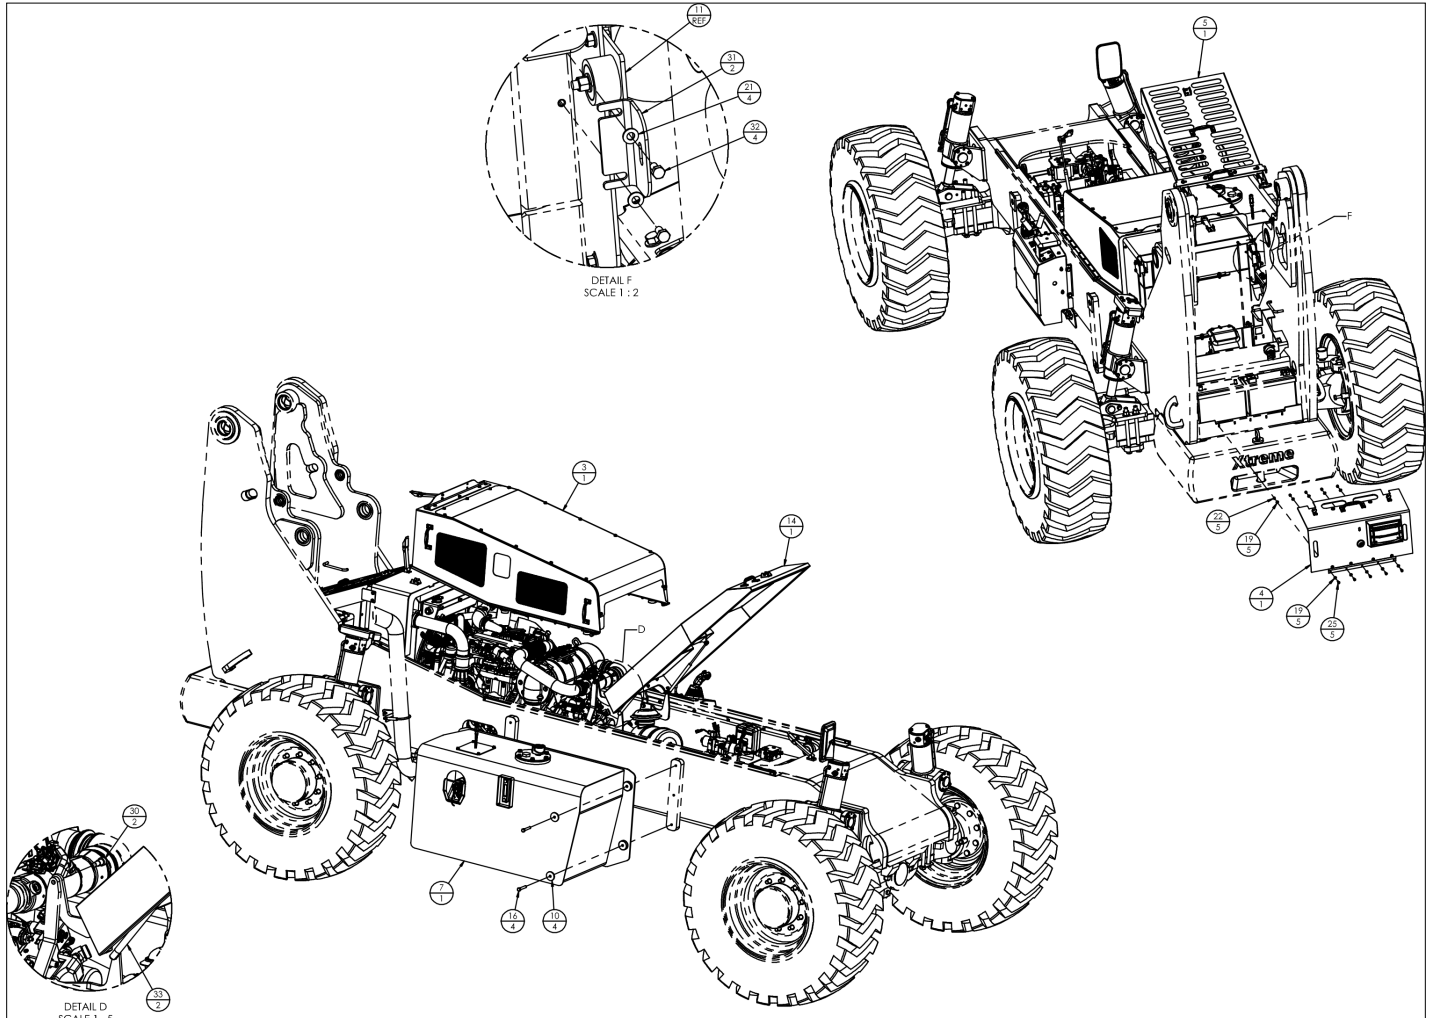

Item	Part No.	Name	Qty	Uom
1	26761-000	ASSY, TOP ACCESS COVER	1	EA
2	27258-000	BRACKET, ARM REST	1	EA
3	25665-001	REAR HANDLE SEAL	2	EA
4	25664-001	RETAINER, HANDLE SEAL	2	EA
5	25904-001	CONTROL BOOT	1	EA
6	25652-000	ARM REST PAD	1	EA
7	FLW031308CZ	WASHER FLAT .313 GR8 C	4	EA
8	HH0518F08CZ016	HHCS .313-18 F GR8 C 1.000	4	EA
9	SF0420PF8CZ028	SFHCS .250-20 P F835 C 1.750	3	EA
10	FLW025008CZ	WASHER FLAT .250 GR8 C	3	EA
11	NL042008CZ	NUT HEX NL .250-20 GR8 C	3	EA
12	10253-006	SCREW #10-24UNC PHM X 3/4	8	EA
13	FLW0010STCZ	WASHER FLAT #10 STL C	8	EA