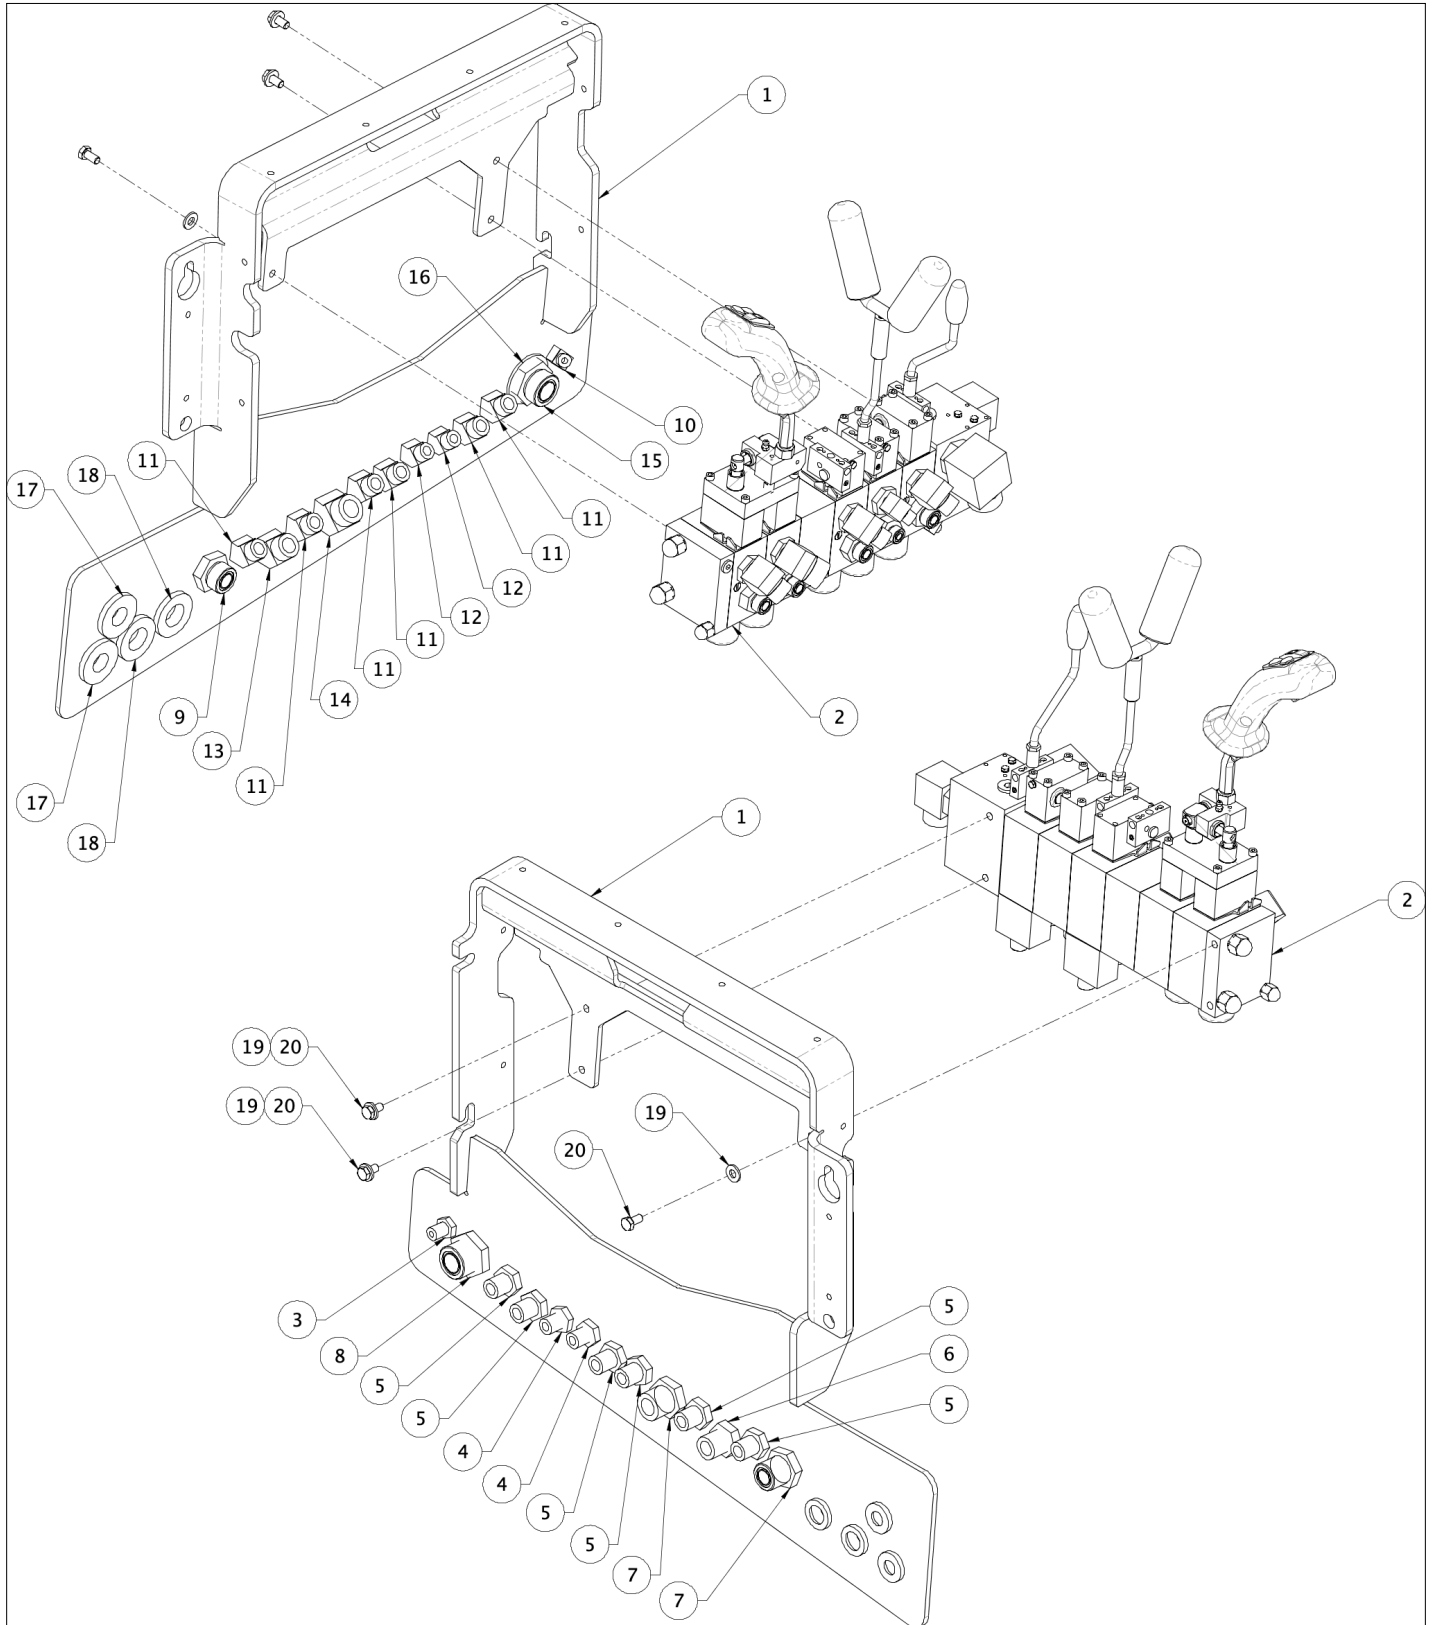

ELECTRICAL SYSTEM

Item	Part No.	Name	Qty	Uom
29	13002-011	FUSE ATC 30 AMP	8	EA
30	10900-003	NUT, HEX, 10-24 UNC, GR8, PLTD	2	EA