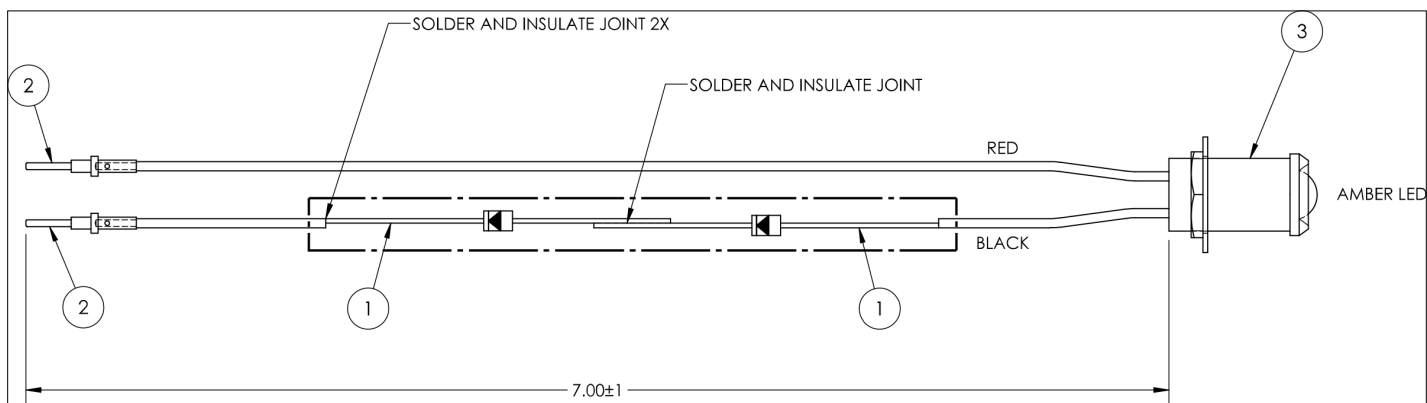

Item	Part No.	Name	Qty	Uom
1	13258-002	TERMINAL BLOCK STRIP #8 X 7.88	1	EA
2	13259-000	TERMINAL BLOCK #8	12	EA
3	13260-000	END STOP- #8 TERMINAL BLOCK	2	EA

ELECTRICAL SYSTEM