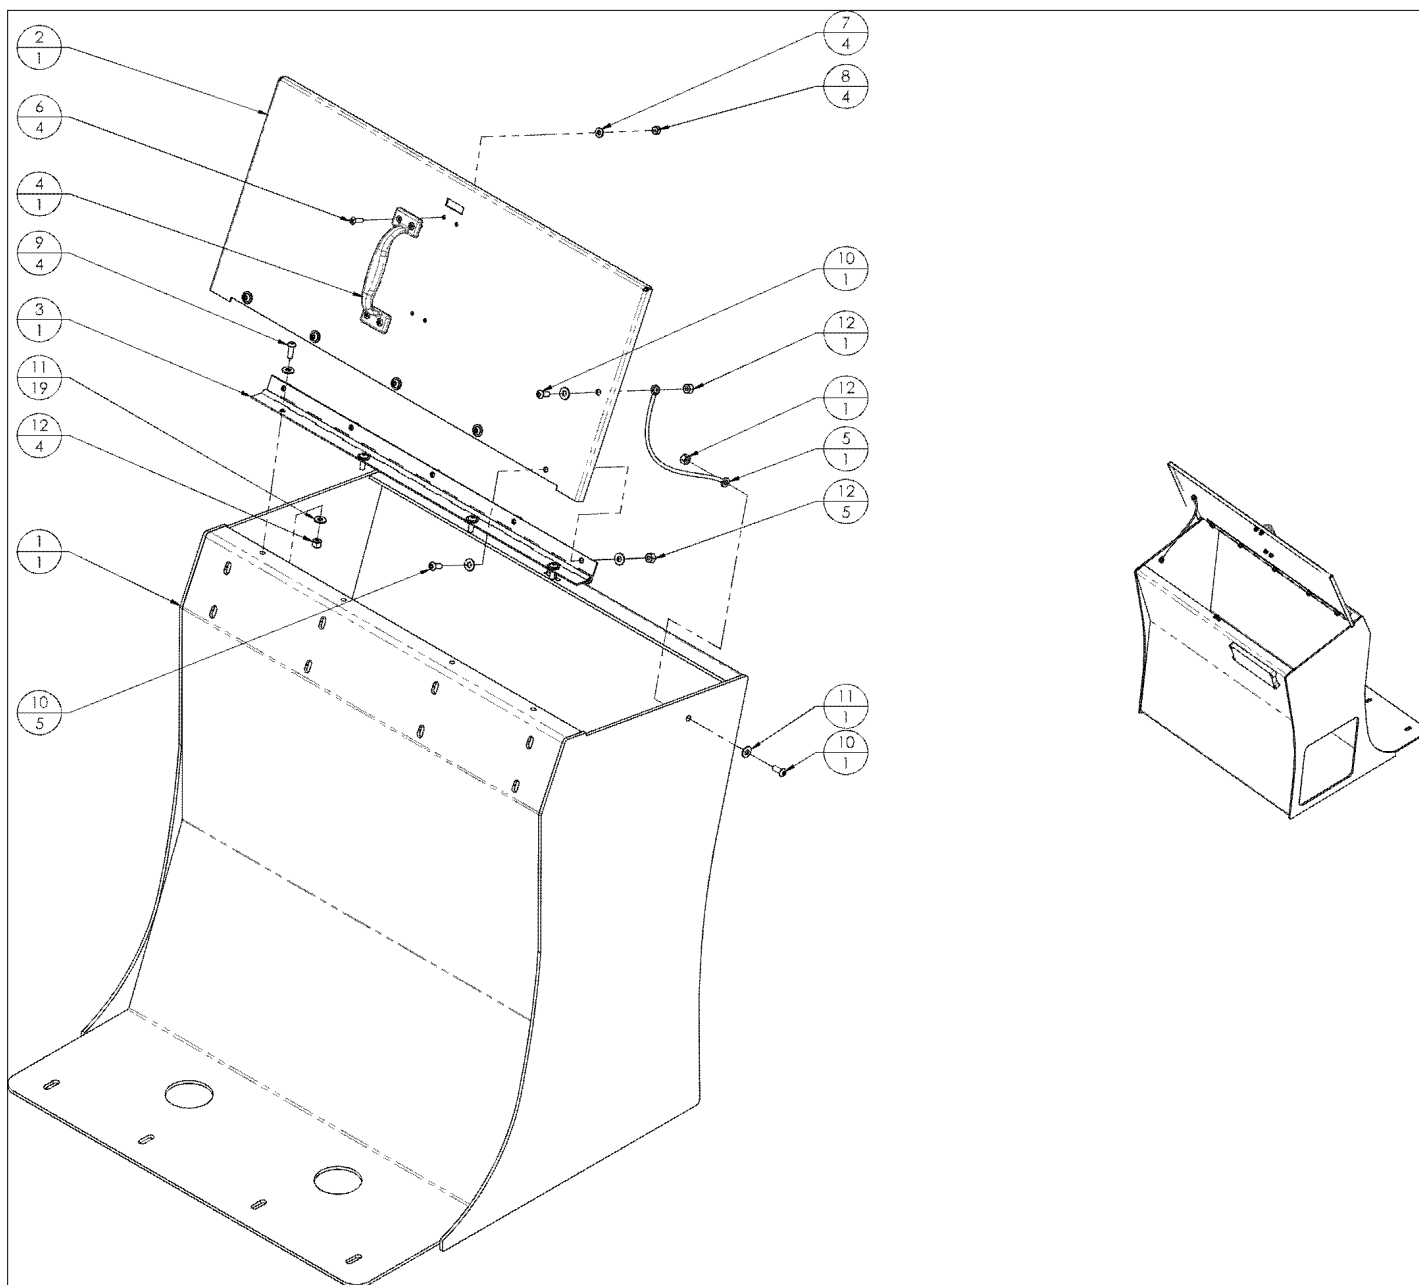

CABIN AND COVERS

Item	Part No.	Name	Qty	Uom
1	14011-018	CONTROL VALVE	1	EA
2	REF	LIFTING BOLT	1	EA
3	REF	hexagon socket screw	4	EA
4	REF	NUT	1	EA
5	REF	ADJUSTMENT SCREW	1	EA
6	REF	BACK COVER	1	EA
7	REF	OIL PLATE	1	EA
8	REF	PISTON CYLINDER BLOCK	1	EA
9	REF	CENTER SPRING	9	EA
10	14011-011	PISTON ASSEMBLY	9	EA
10.1	14011-010	PISTON CYLINDER ASSEMBLY (CANNOT ORDER - MUST ORDER IND. PARTS)	1	EA
11	14011-015	SPHERICAL HINGE (use 14011- 024)	1	EA
12	14011-012	RETAINER PLATE	1	EA
13	14011-013	FRICITION PLATE	1	EA
14	REF	SWASH PLATE	1	EA
15	REF	SWASH PLATE BEARING	1	EA
16	REF	END RING	2	EA
17	14011-021	BEARING	1	EA
18	REF	CIRCLIP	1	EA
19	REF	ORING	3	EA
20	REF	PLUG	2	EA
21	REF	PUMP CASE	1	EA
22	REF	ORING	1	EA
23	REF	AIRBLEED PLUG	1	EA
24	REF	OIL SEAL	1	EA
25	REF	ORING	1	EA
26	14011-014	OIL SEAL COVER	1	EA
27	REF	hexagon socket screw	4	EA