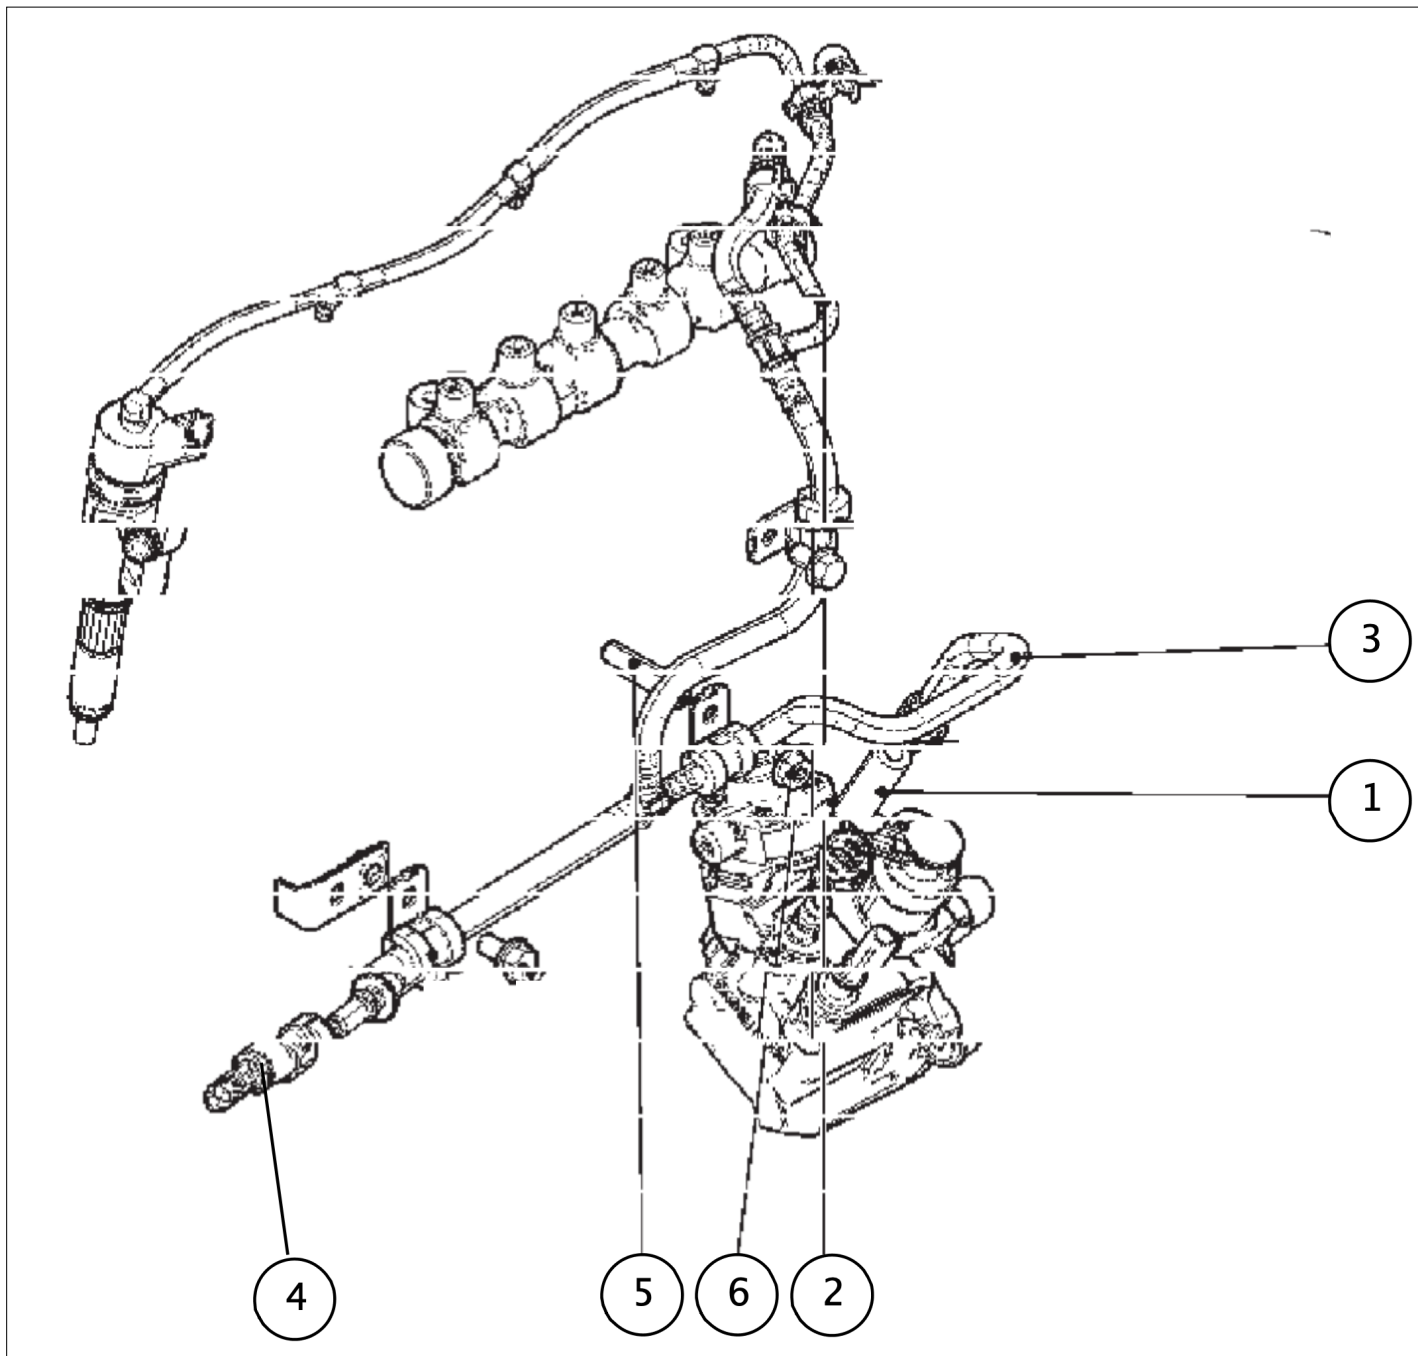

ENGINE

Item	Part No.	Name	Qty	Uom
REF	33013-001	2042 FINAL ASSEMBLY, T4F, ENCLOSED CAB TIER-4 FINAL	-	EA
REF	33013-002	2042 FINAL ASSEMBLY, T4F, ENCLOSED CAB w/AC TIER-4 FINAL	-	EA
1	33069-010	CHASSIS COVERS ASSEMBLY CUMMINS XR2034/XR2042 AUGUST 2022 AND AFTER	1	
1	33069-000	CHASSIS ASSEMBLY - COVERS 2042-2034 T4F JULY 2022 AND BEFORE	1	EA
2	27366-000	BOOM ASSEMBLY	1	EA
3	26914-000	BOOM MOUNTING PIN	1	EA
4	27114-000	SHIM WASHER	2	EA
5	27115-000	SHAFT COLLAR	2	EA
6	27356-000	BOOM PIN SUPPORT	2	EA
7	26949-000	REAR BOOM ACCESS COVER	1	EA
8	27062-000	MASTER CYL PIN ASSY	2	EA
9	27063-000	LIFT CYLINDER PIN ASSY	4	EA
10	27064-000	MASTER CYL PIN ASSY	2	EA
11	27069-002	LIFT CYLINDER ASSEMBLY GRP-C	2	EA
12	26769-000	MASTER CYLINDER ASSEMBLY, 3.50B	1	EA
13	26755-000	MASTER CYLINDER ASSY 2.75B	1	EA
14	11002-008	WASHER 1/2 SAE HVY FLAT ASTM	8	EA
15	HH0813F08CZ020	HHCS .500-13 F GR8 C 1.250	8	EA
16	FLW062508CZ	WASHER FLAT .625 GR8 C	4	EA
17	HH1011P08CZ104	HHCS .625-11 P GR8 C 6.500	2	EA
18	10900-010	NUT 5/8-11UNC REG HEX	2	EA
19	FLW037508CZ	WASHER FLAT .375 GR8 C	4	EA
20	HH0616F08CZ012	HHCS .375-16 F GR8 C .750	4	EA