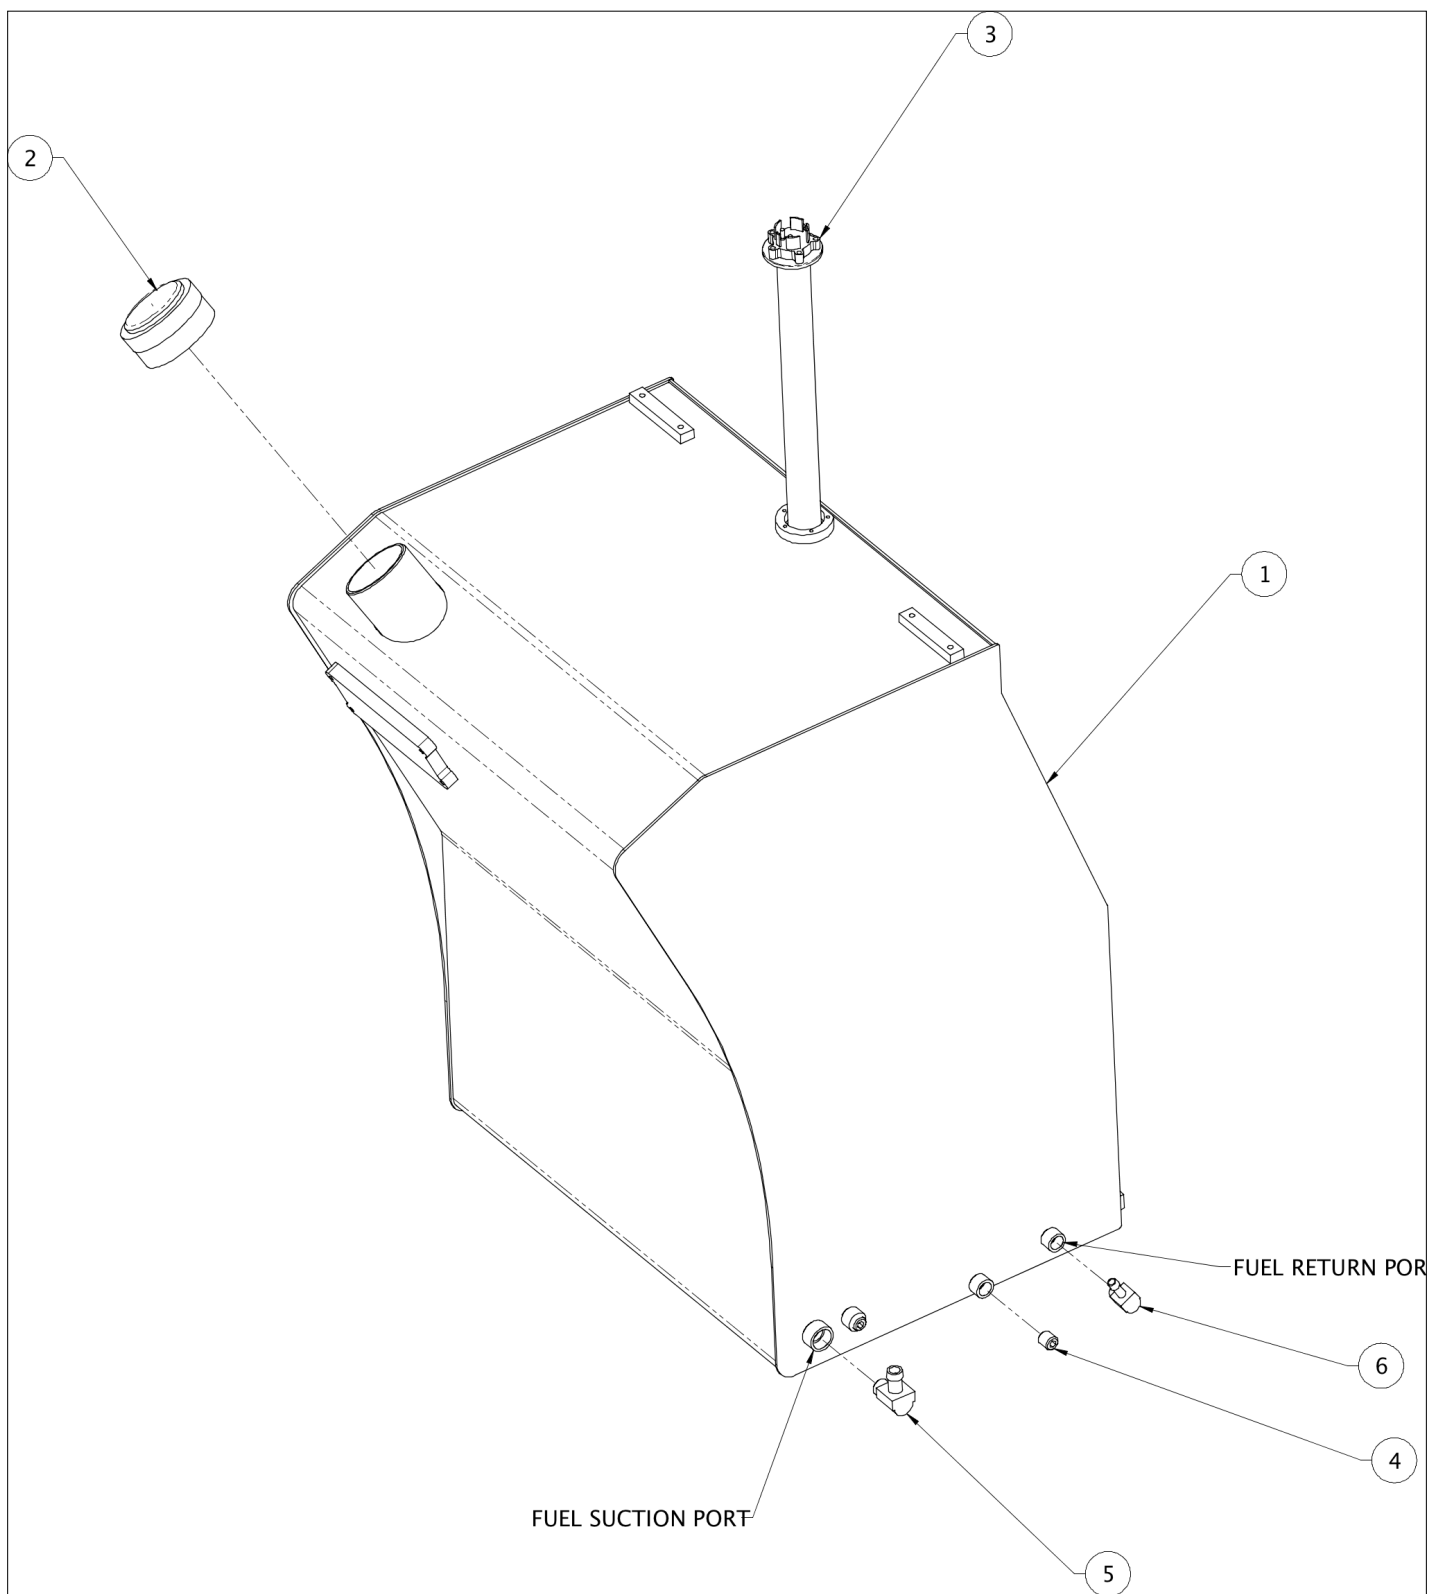

CHASSIS

Item	Part No.	Name	Qty	Uom
-	35259-000 A	OPTION - SOLARGIZER 12V ALDEN		EA
1	31202-000	BAR 1 DIA C1018 MACH	4	EA
2	11363-003	CLAMP CUSHIONED 1/2 MCM 3225T4	2	EA
3	HH0518F08CZ008	HHCS .313-18 F GR8 C .500	4	EA
4	SOLARGIZER	SOLARGIZER		EA
5	FLW031308CZ	WASHER FLAT .313 GR8 C	4	EA