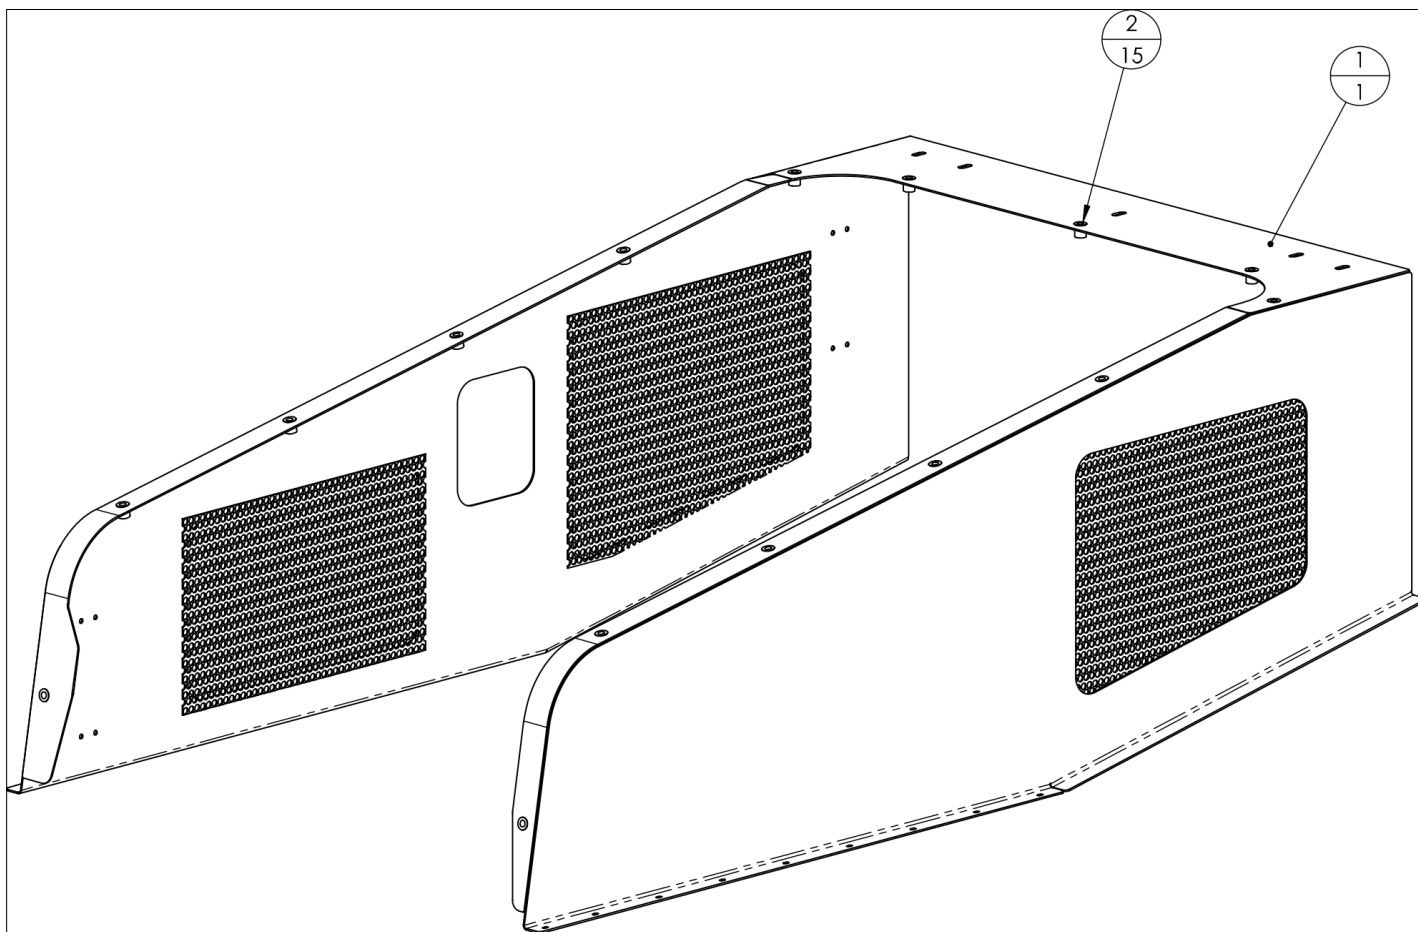

CABIN AND COVERS