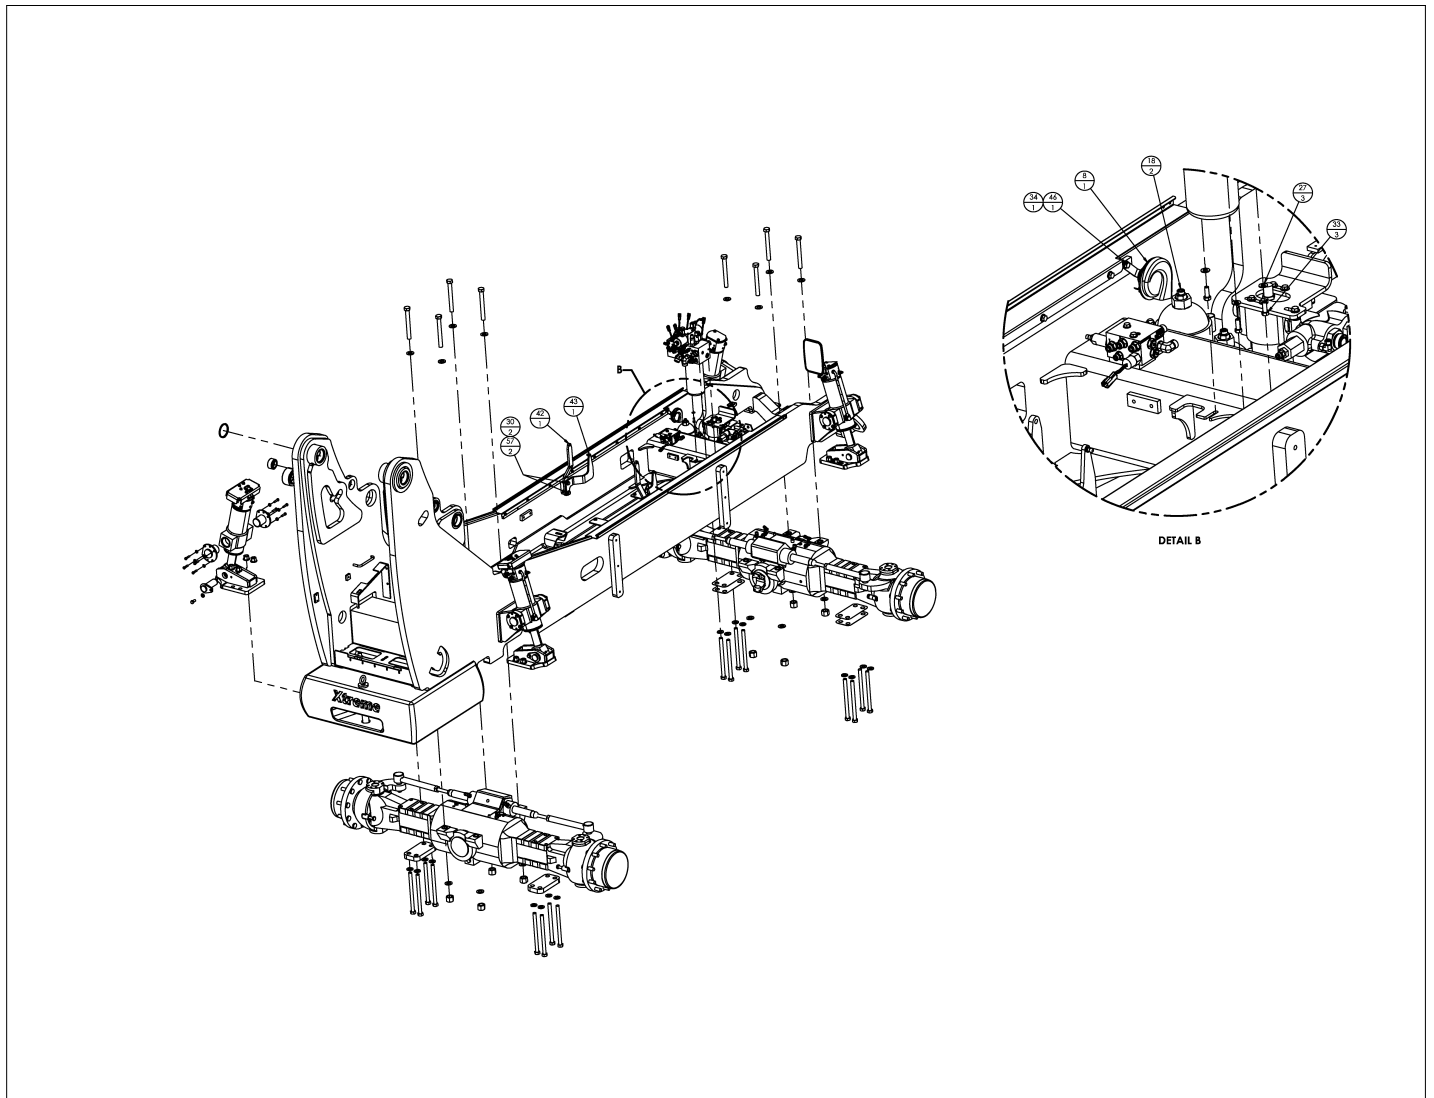

Item	Part No.	Name	Qty	Uom
1	14107-038	FLANGE DANA 231136	1	EA
2	14107-054	FLANGE DANA 214985	1	EA