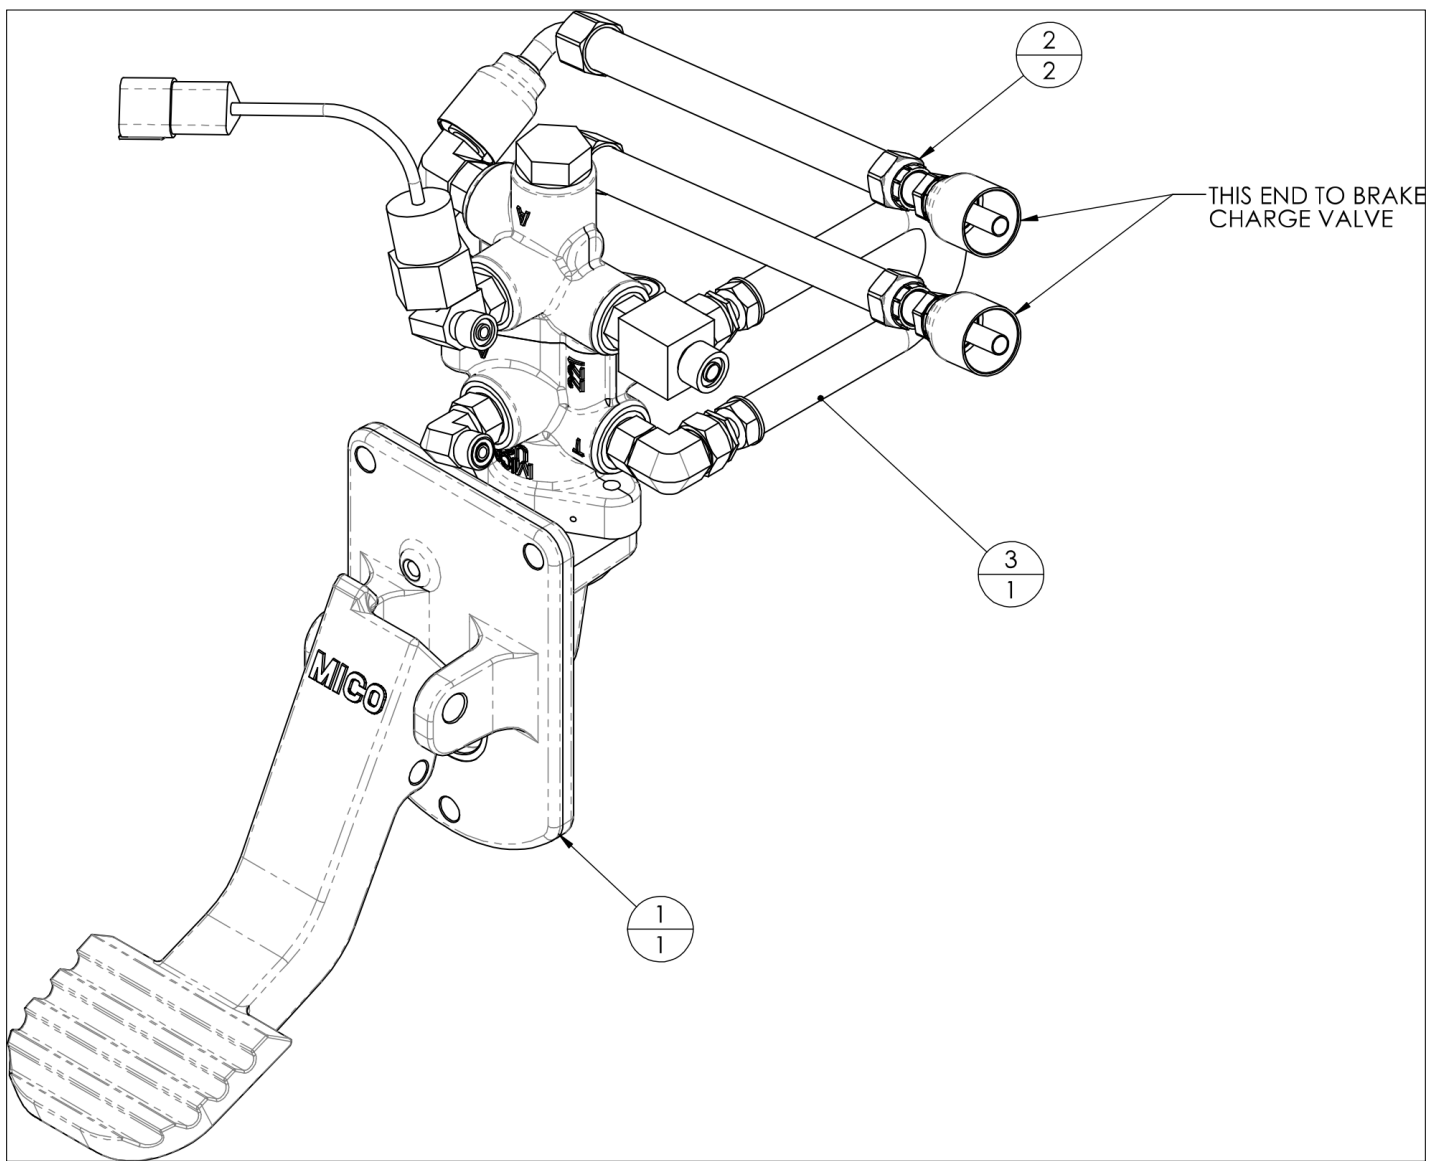

- Please note: If there is no response to CLICKING the link, please download this PDF first and then click on it.

CLICK HERE TO **DOWNLOAD** THE COMPLETE MANUAL

HYDRAULIC SYSTEM

Item	Part No.	Name	Qty	Uom
1	14292-010	CB VALVE CWCG-LGN 5000 PSI	1	EA
2	14292-011	CB VALVE CWCG-LGN 3000 PSI	1	EA
3	14292-012	WVE R1/4-01	1	EA
4	14275-013	CHECK VALVE CARTRIDGE	1	EA
5	14292-014	DR10-01-C-N-190V050	1	EA
6	14292-015	PD10-45-0-NS-170	1	EA
7	11700-019	FITTING STRAIGHT 10MFS-10MB	1	EA
8	11700-014	FITTING STRAIGHT 08MFS-08MB	6	EA
9	11702-011	FITTING, ELBOW 90 -08MBA-08MFS	2	EA
10	29097-023	KIT, FITTING, TILT MAN 3034	1	EA
10.1	11700-010	FITTING STRAIGHT 06MFS-08MB	2	EA
10.2	11700-015	FITTING STRAIGHT 08MFS-10MB	1	EA
10.3	11700-024	FITTING STRAIGHT 12MFS-16MB	1	EA
10.4	11702-007	FITTING ELBOW 90 -08MBA-06MFS	1	EA
REF	14275-005	ISOLATION MANIFOLD	1	EA