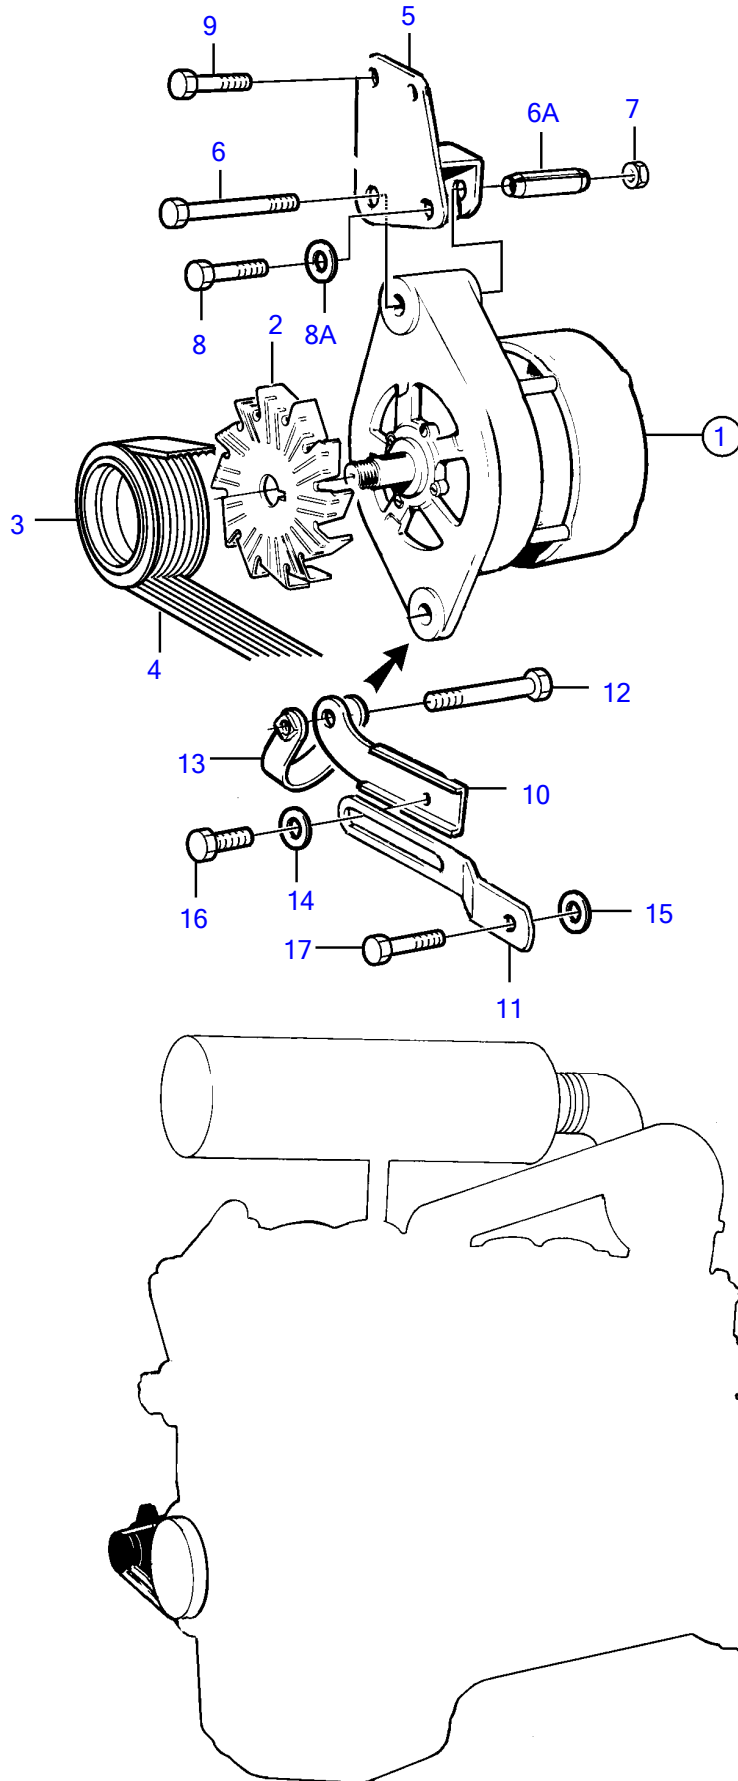

TAD730P, TWD610P, TWD610PB, TWD710P, TWD710PB