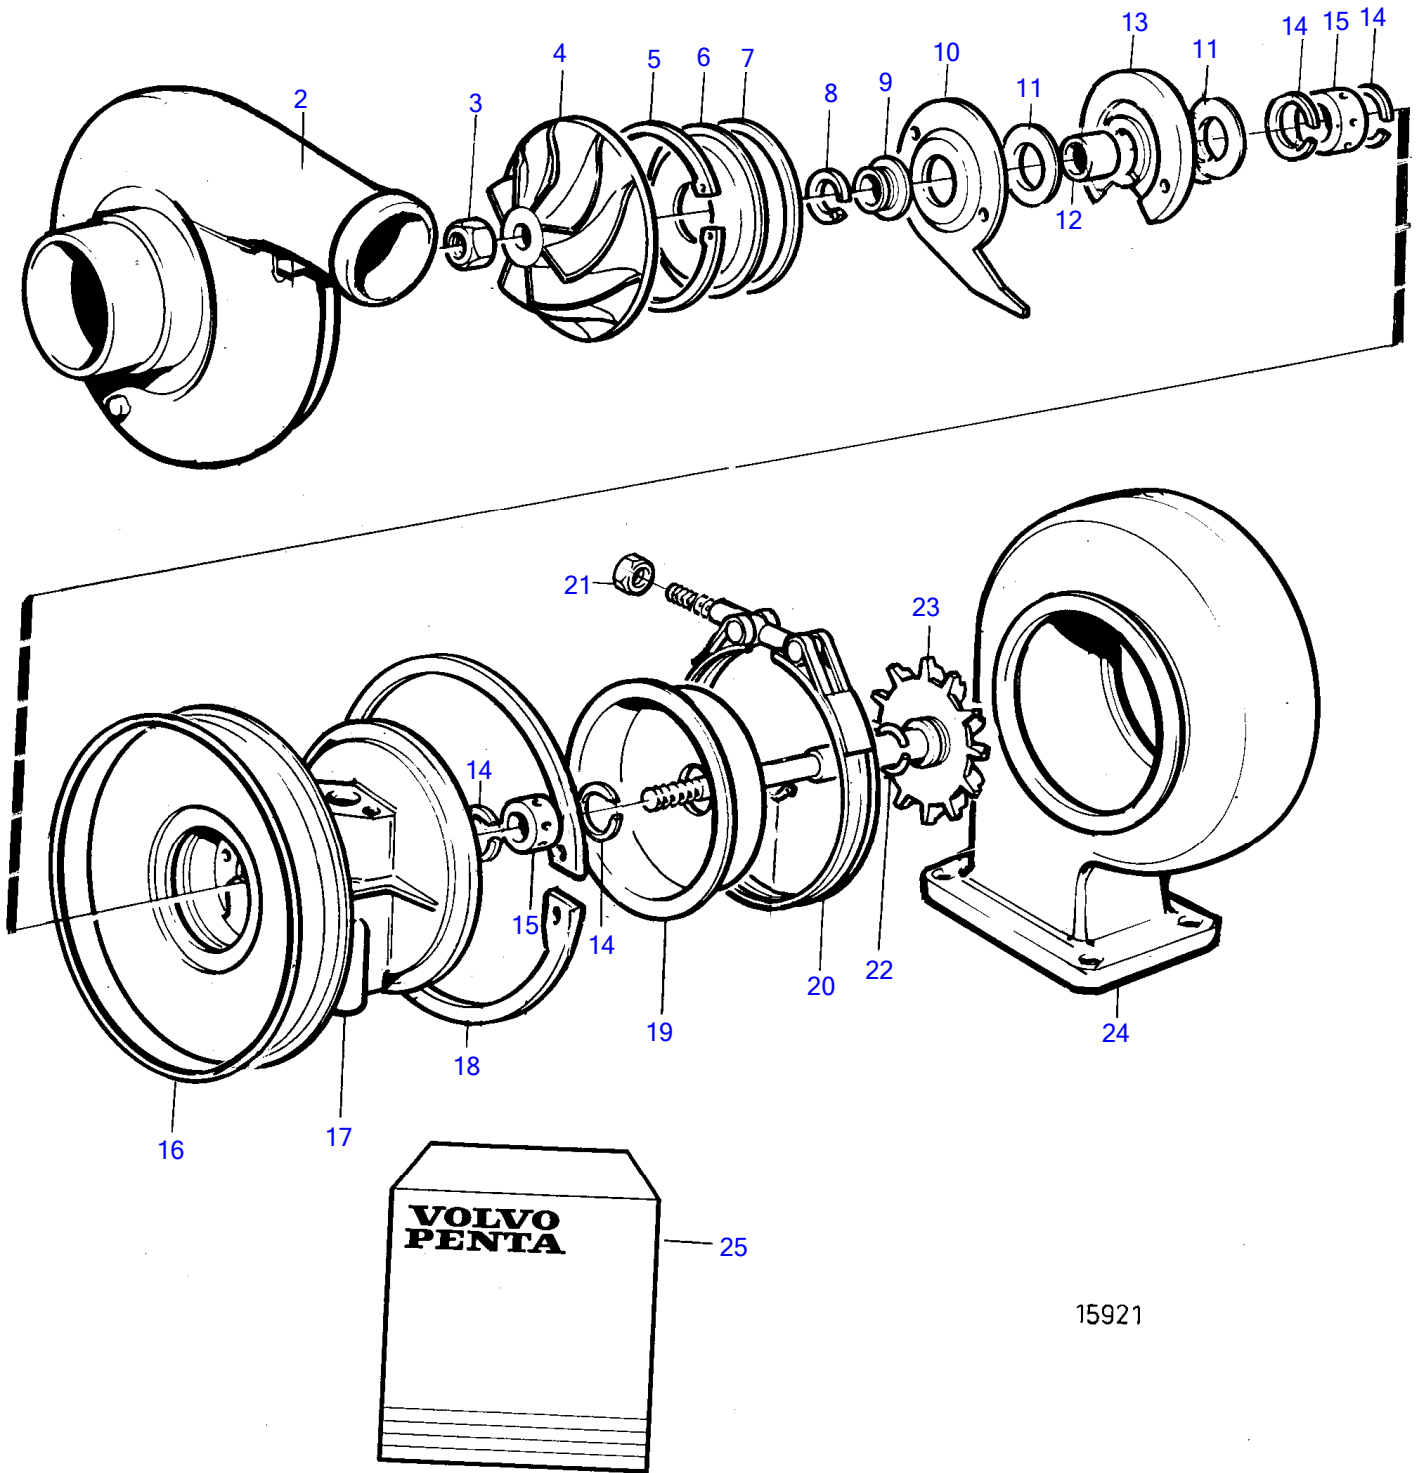

TWD610P, TWD610PB

1

15921