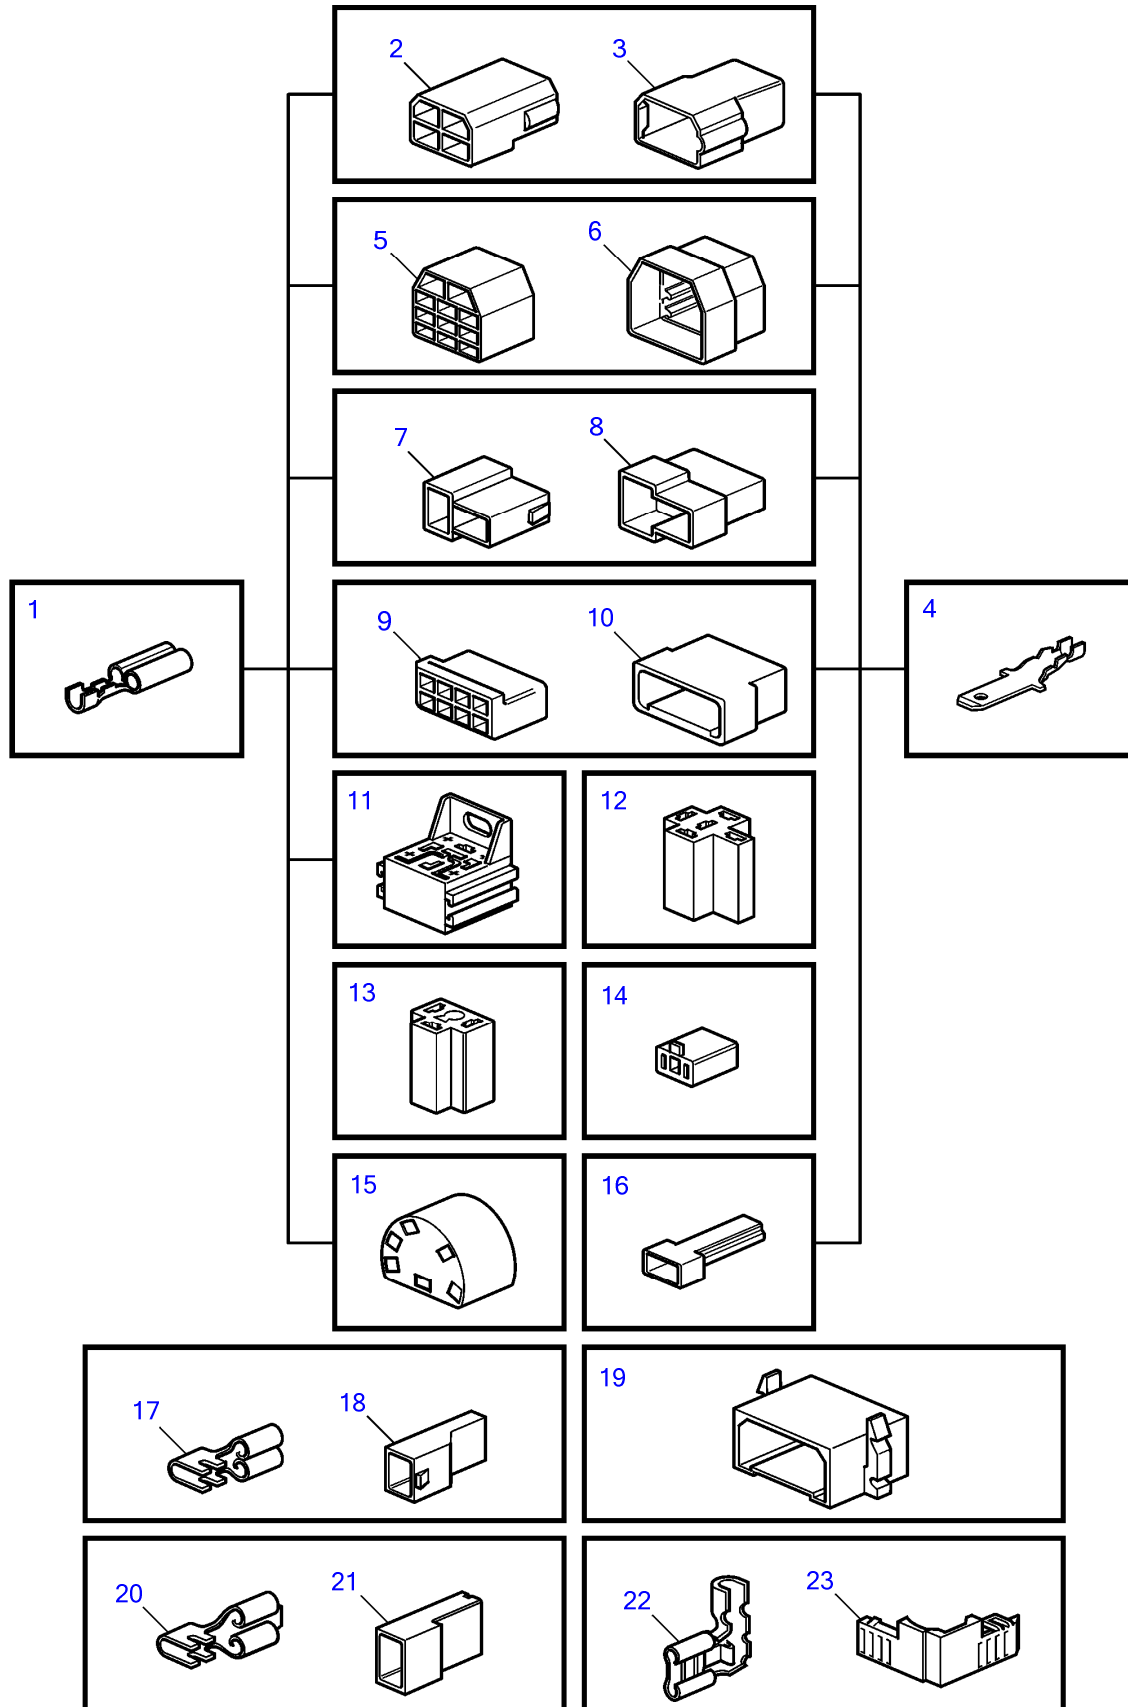

TAD730P, TWD610P, TWD610PB, TWD710P, TWD710PB

18345

TWD610P, TWD610PB

REF	PART NO.	QTY	DESCRIPTION	NOTES
1	862735	1	Friction clutch	11 1/2"-AP111 single PTO Ser.62596.
	(862736)	1	Friction clutch	11 1/2"-AP211 twin PTO Ser.62597.
2	940115	12	Hexagon screw	11 1/2"-AP111 single PTO Ser.62596.
	955535	12	Hexagon screw	11 1/2"-AP211 twin PTO Ser.62597.
3	942336	12	Spring washer	
4	940162	8	Hexagon screw	11 1/2"-AP111 single PTO Ser.62596.
	955539	8	Hexagon screw	11 1/2"-AP211 twin PTO Ser.62597.
5	942336	8	Spring washer	
6	866412	1	Ball bearing	(849218)
7	(845615)	1	Clutch flange	
8		1	• Clutch flange	
9	845613	1	• Rubber element	
10	(845612)	1	Clutch half	
11	960691	8	Hexagon screw	
12	949869	8	Spacer washer	

TAD730P, TWD610P, TWD610PB, TWD710P, TWD710PB

REF	PART NO.	QTY	DESCRIPTION	NOTES
1	3944252	1	Governor	
2		1	• Housing	
3		1	• Piston	
4		1	• • O-ring	Included in repair kit 3830711.
5		1	• • Washer	
6		2	• O-ring	Included in repair kit 3830711.
7		1	• Valve washer	Included in repair kit 3830711.
8		1	• Spring	Included in repair kit 3830711.
9		1	• Valve	Included in repair kit 3830711.
10		1	• Spring	Included in repair kit 3830711.
11		1	• Adjusting screw	
12		2	• Seat	
13		1	• Spacer sleeve	
14		1	• Spring	
15		1	• Seat	
16	(955833)	1	• Hexagon nut	
17		1	• Snap ring	Included in repair kit 3830711.
18		1	• Lock	Included in repair kit 3830711.
19	(271252)	1	Sealing kit	
20	6645225	1	Repair kit	

TAD730P, TWD710P, TWD710PB

REF	PART NO.	QTY	DESCRIPTION	NOTES
1	471413	1	Camshaft	
2	950588	1	• Pin	
3	465789	1	Flange	
4	(471509)	2	Flange nut	Obsolete part
5	421067	12	Valve tappet	Nitro
6	421385	12	Push rod	
7	478297	1	Gear	
8	471555	3	Flange screw	