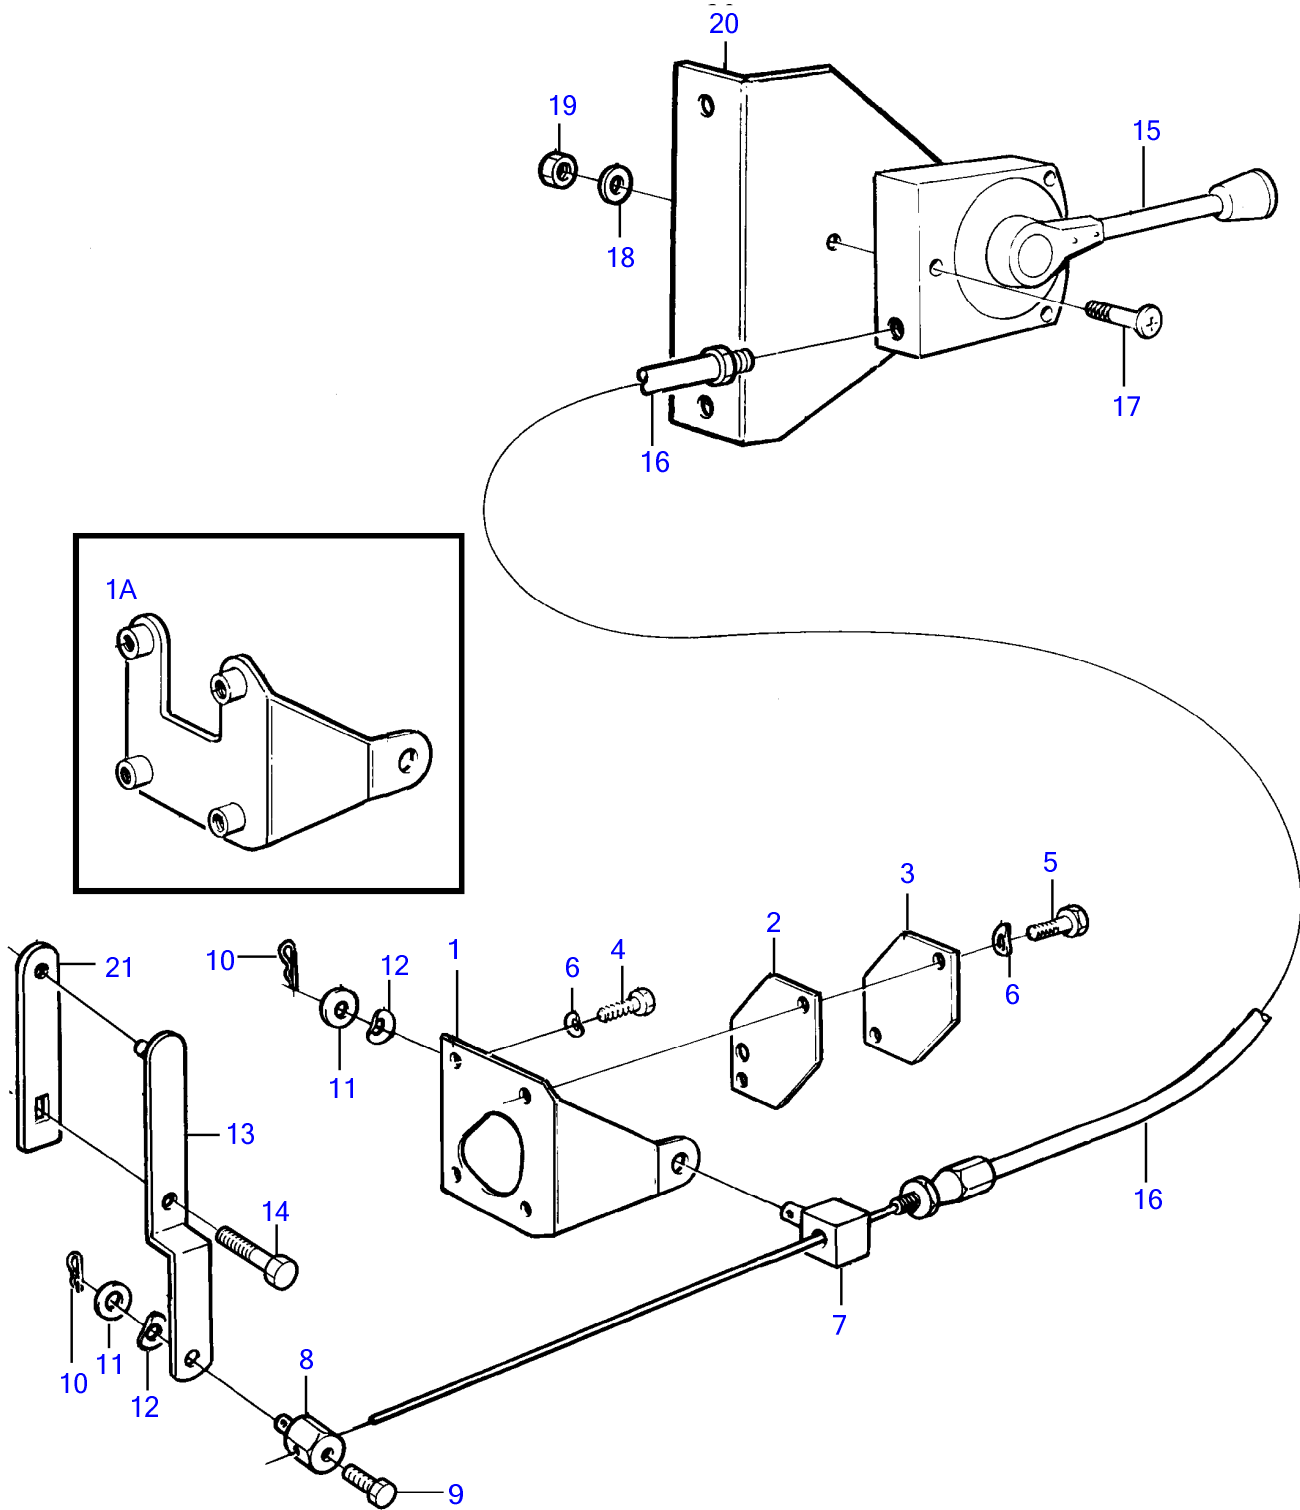

TWD610P, TWD610PB