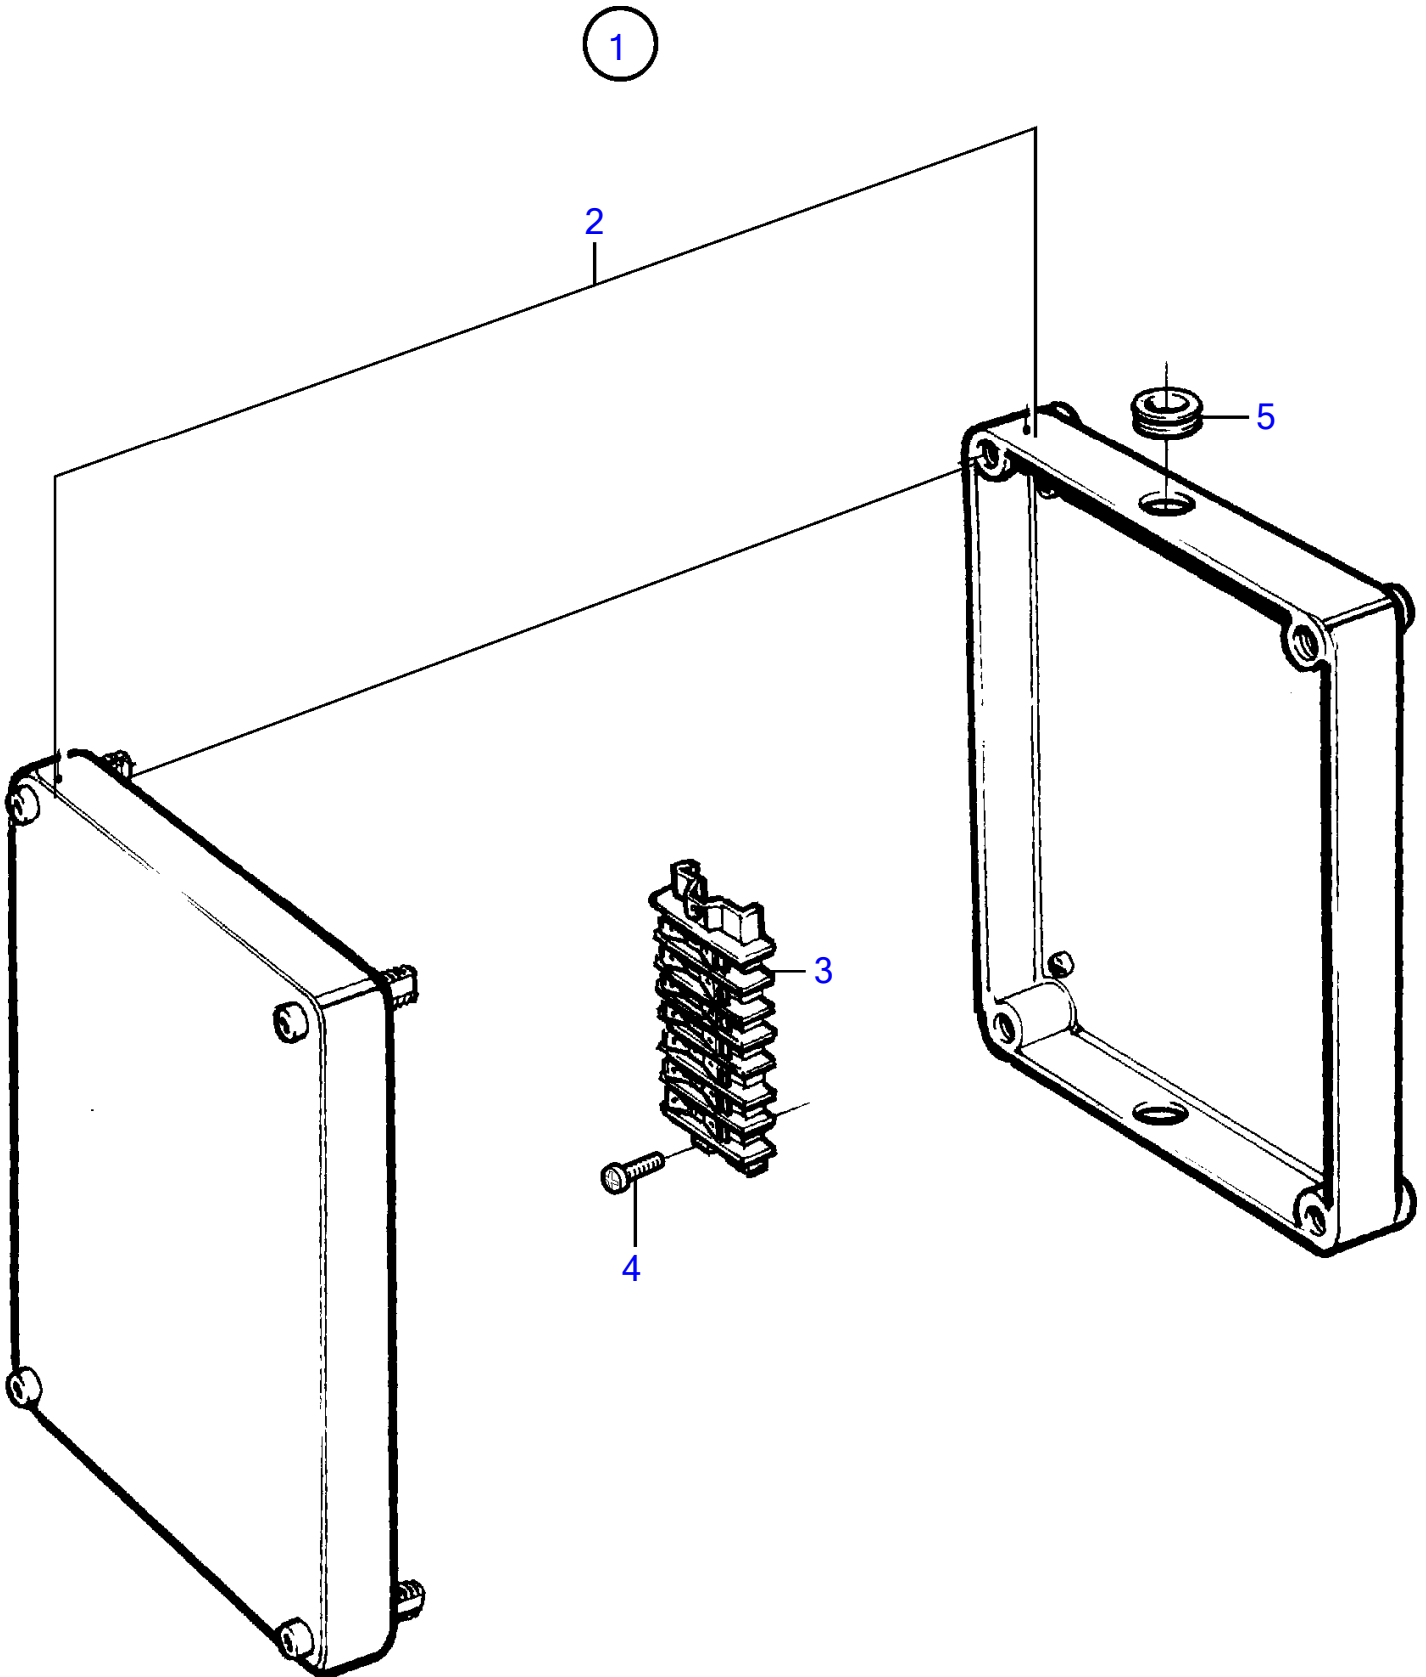

TAD730P, TWD610P, TWD610PB, TWD710P, TWD710PB

18345

TWD610P, TWD610PB

REF	PART NO.	QTY	DESCRIPTION	NOTES
1	862735	1	Friction clutch	11 1/2"-AP111 single PTO Ser.62596.
	(862736)	1	Friction clutch	11 1/2"-AP211 twin PTO Ser.62597.
2	940115	12	Hexagon screw	11 1/2"-AP111 single PTO Ser.62596.
	955535	12	Hexagon screw	11 1/2"-AP211 twin PTO Ser.62597.
3	942336	12	Spring washer	
4	940162	8	Hexagon screw	11 1/2"-AP111 single PTO Ser.62596.
	955539	8	Hexagon screw	11 1/2"-AP211 twin PTO Ser.62597.
5	942336	8	Spring washer	
6	866412	1	Ball bearing	(849218)
7	(845615)	1	Clutch flange	
8		1	• Clutch flange	
9	845613	1	• Rubber element	
10	(845612)	1	Clutch half	
11	960691	8	Hexagon screw	
12	949869	8	Spacer washer	