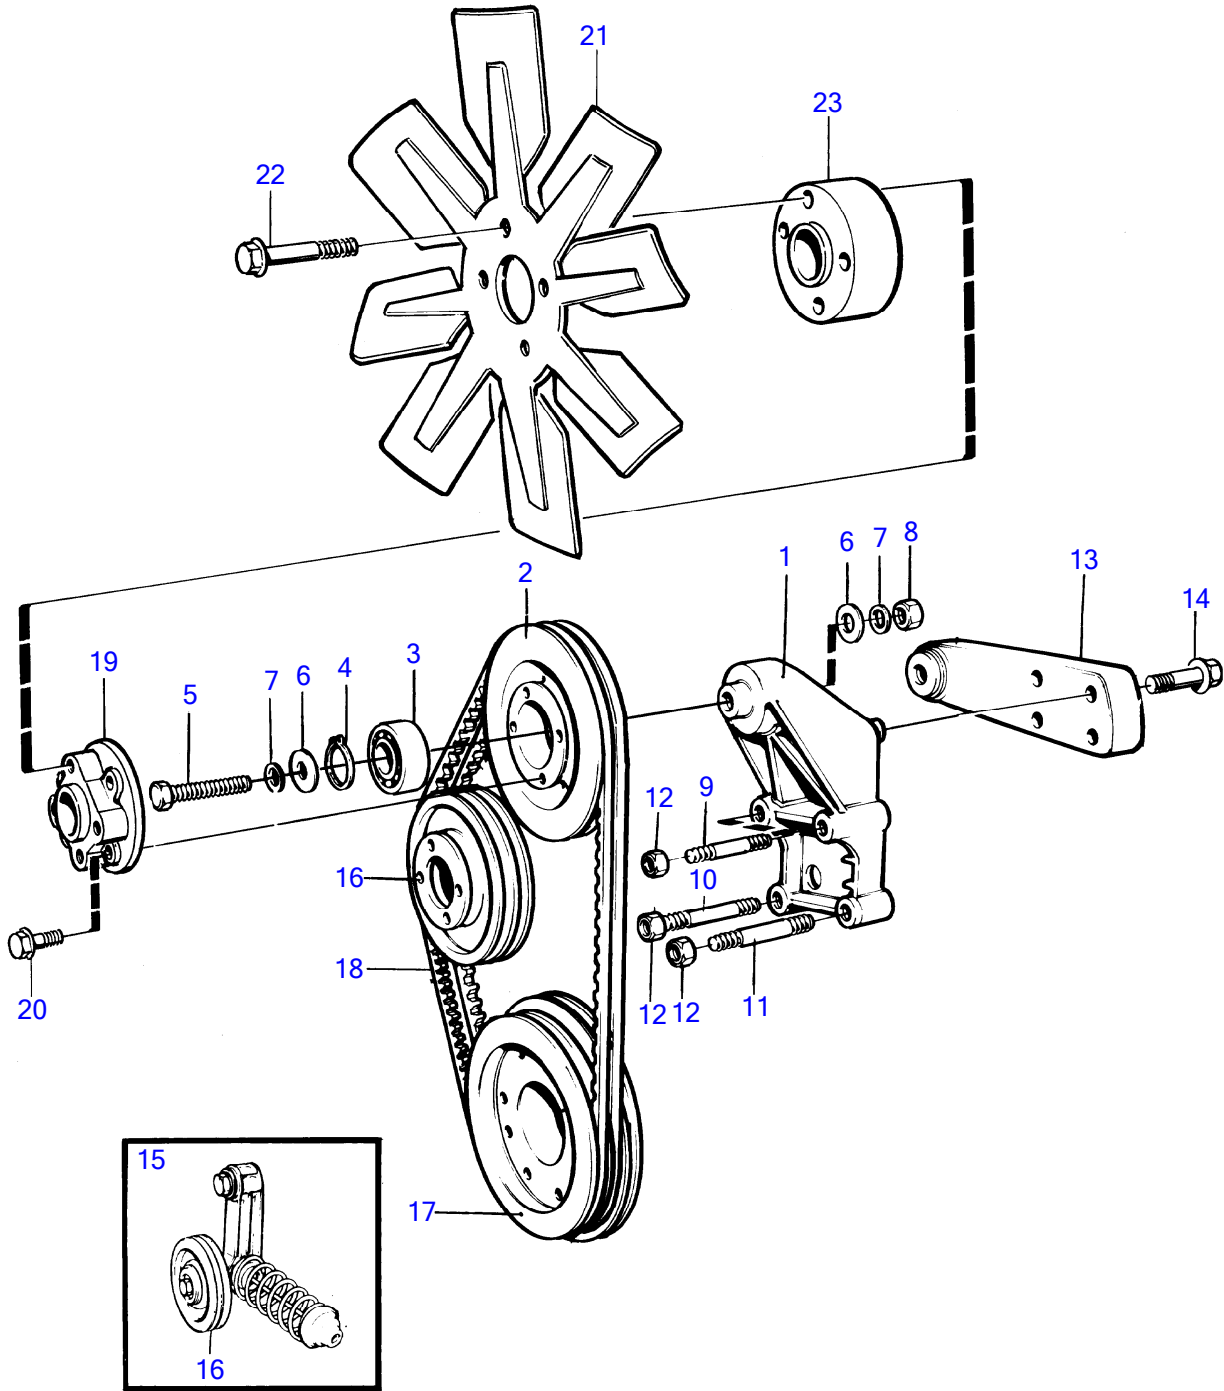

TWD610P, TWD610PB, TWD710P, TWD710PB

11413