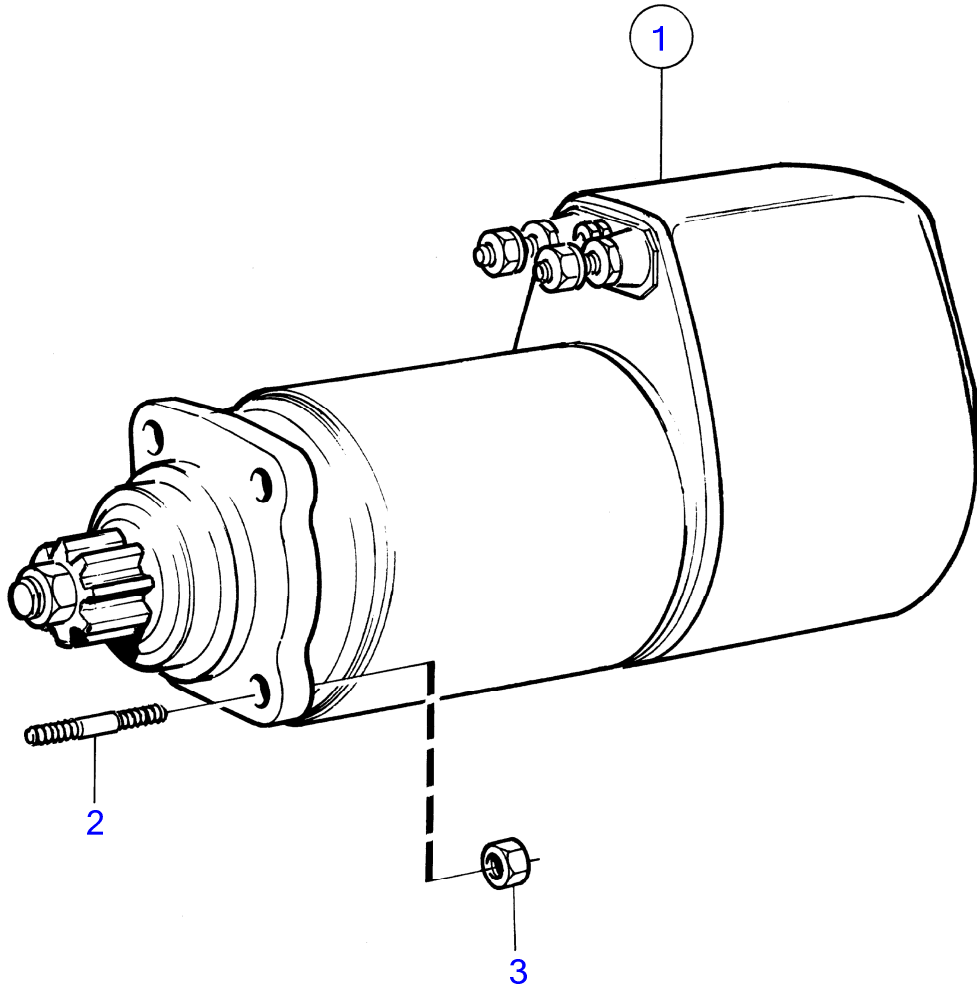

TWD610P, TWD610PB, TWD710P, TWD710PB

11715