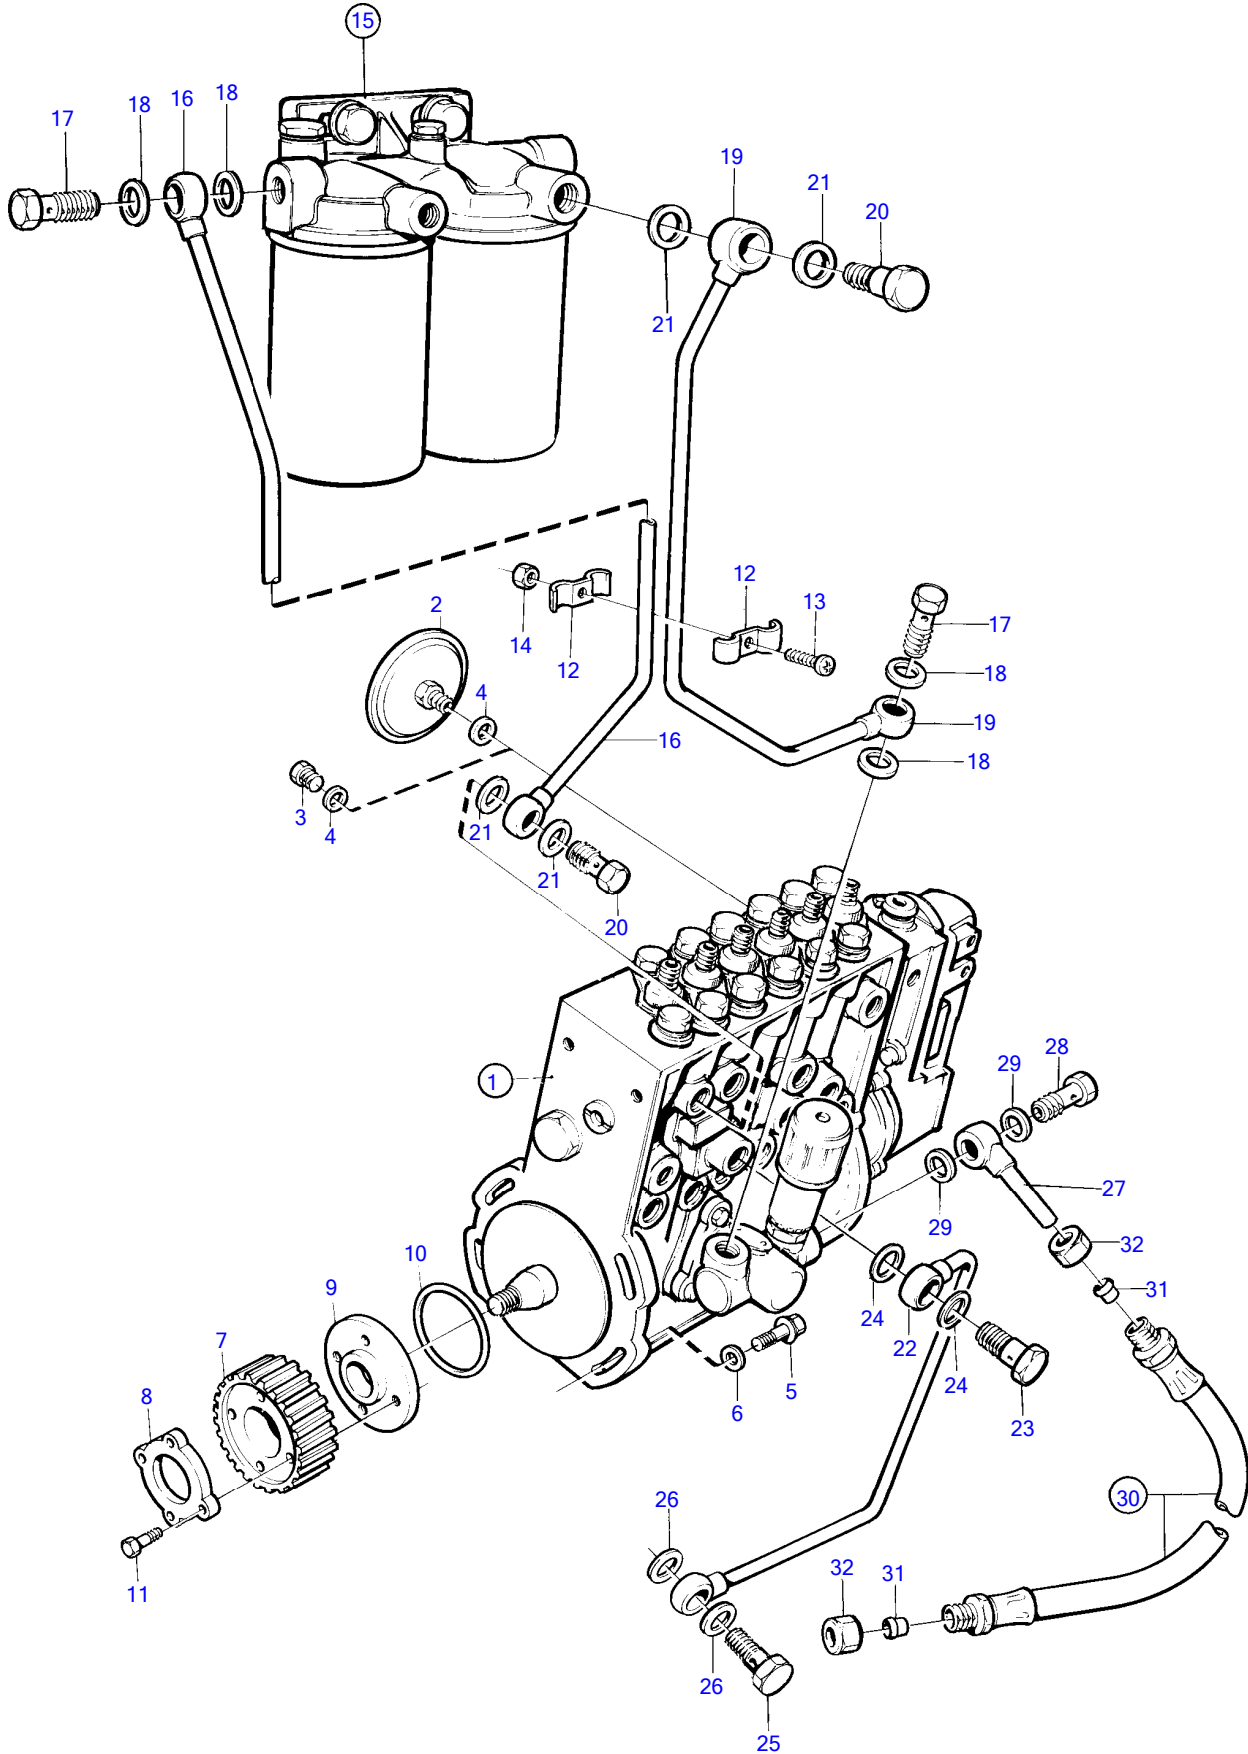

TWD610P, TWD610PB