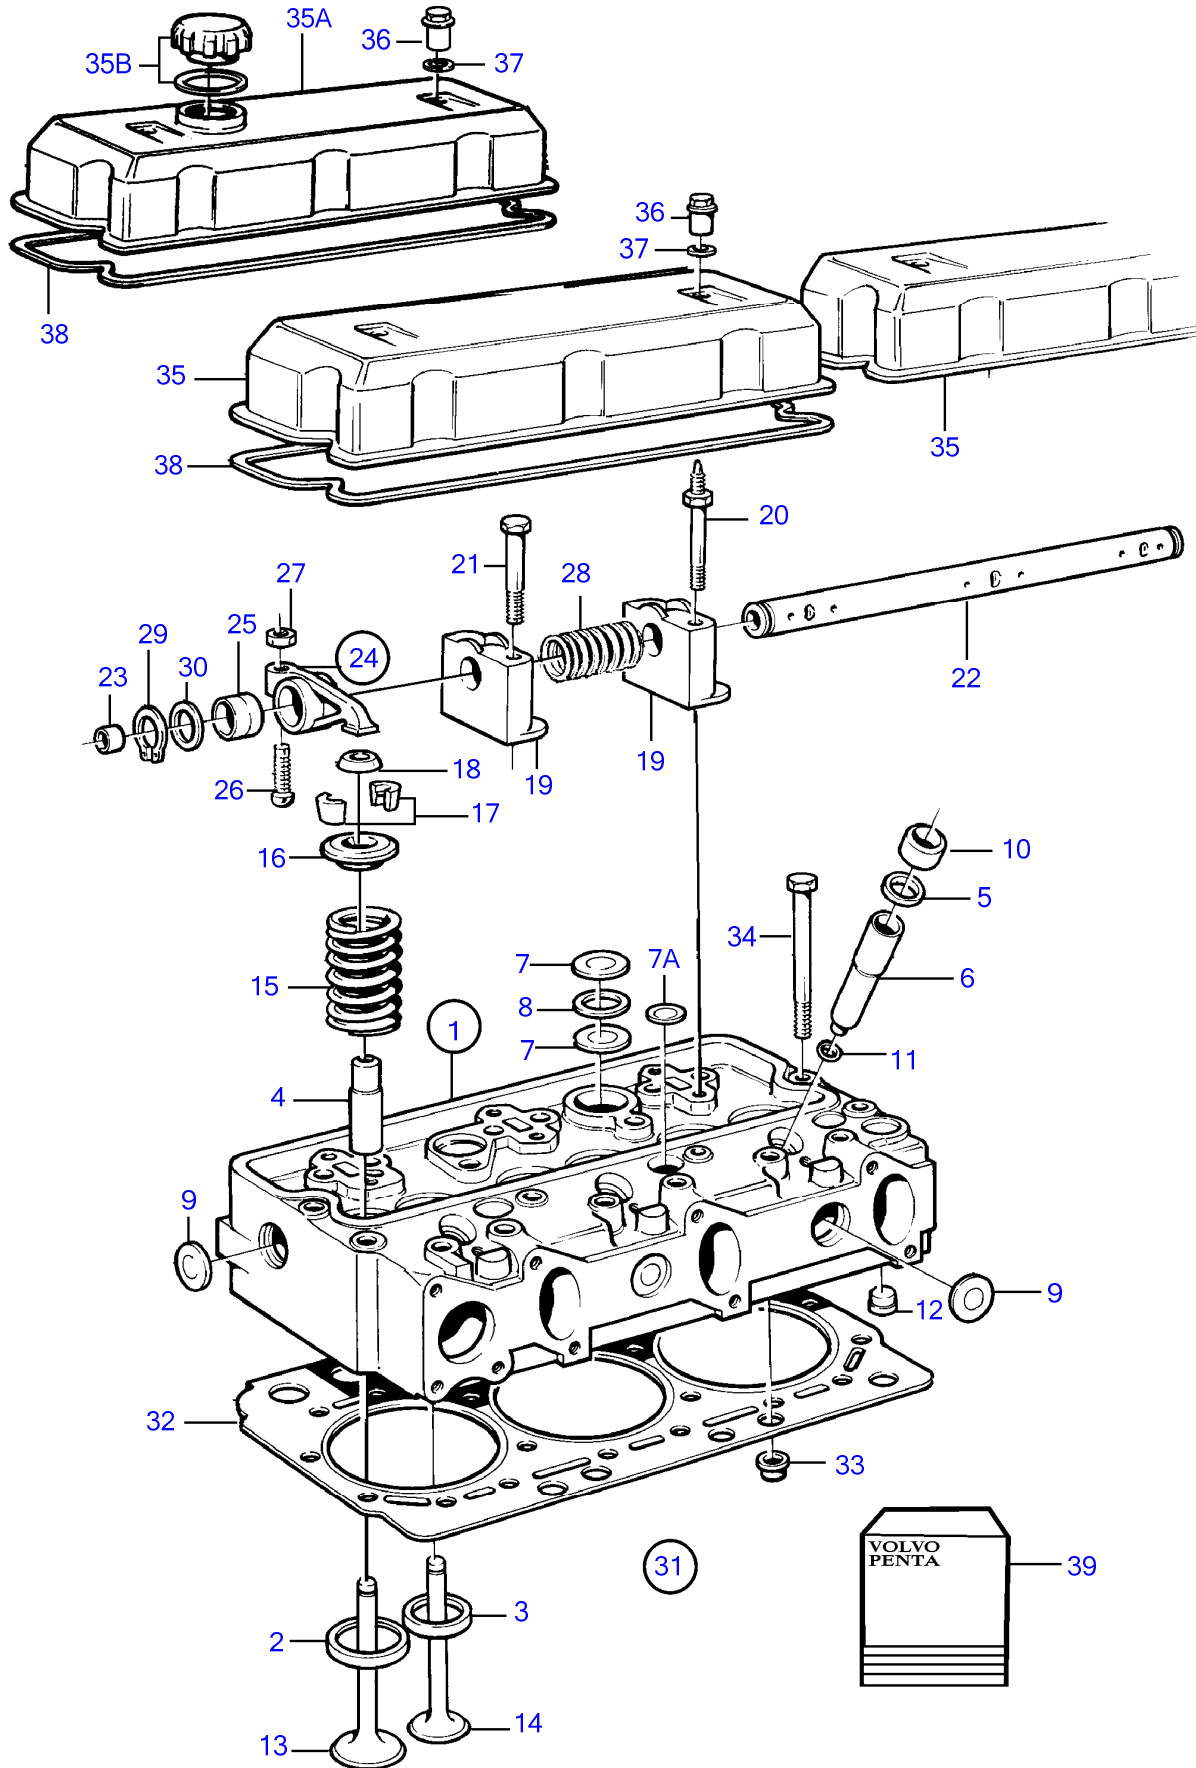

TWD610P, TWD610PB