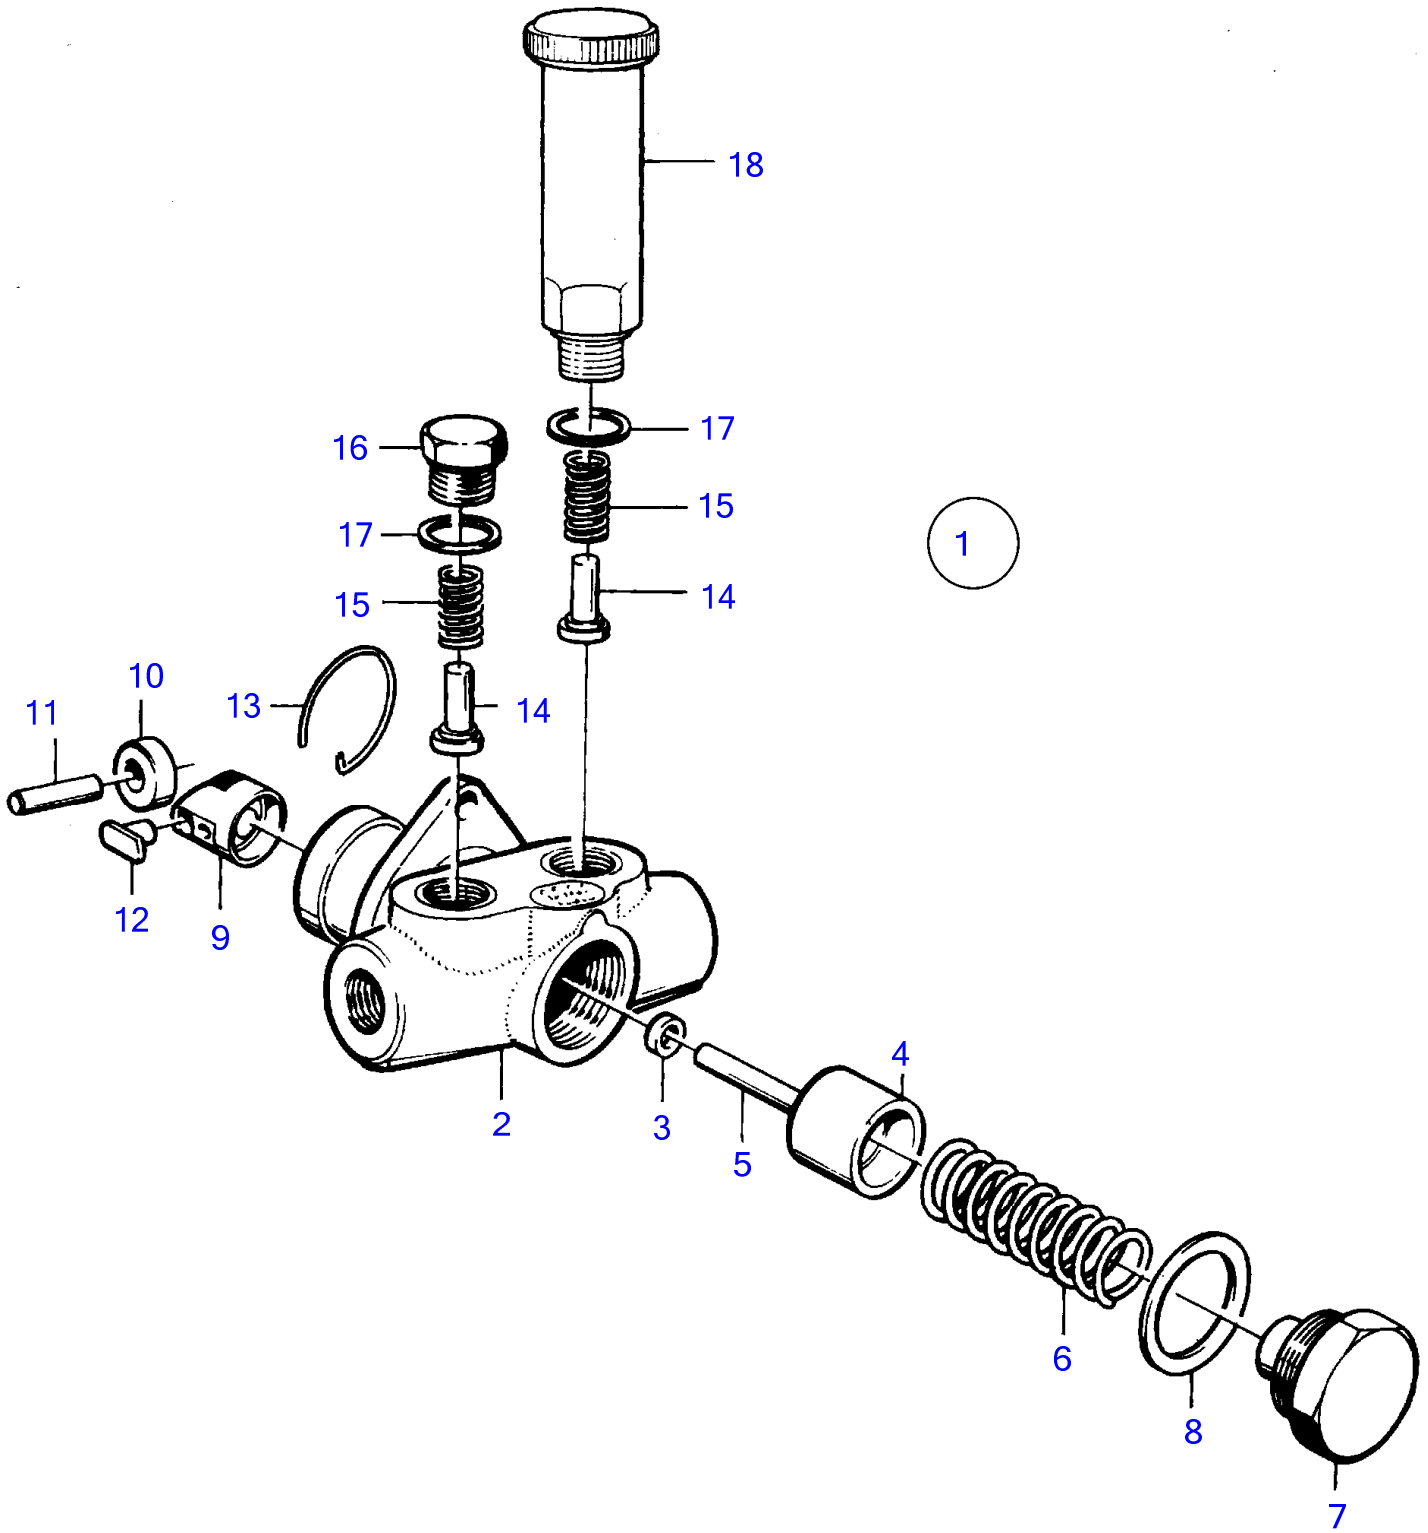

TAD730P, TWD610P, TWD610PB, TWD710P, TWD710PB

26948