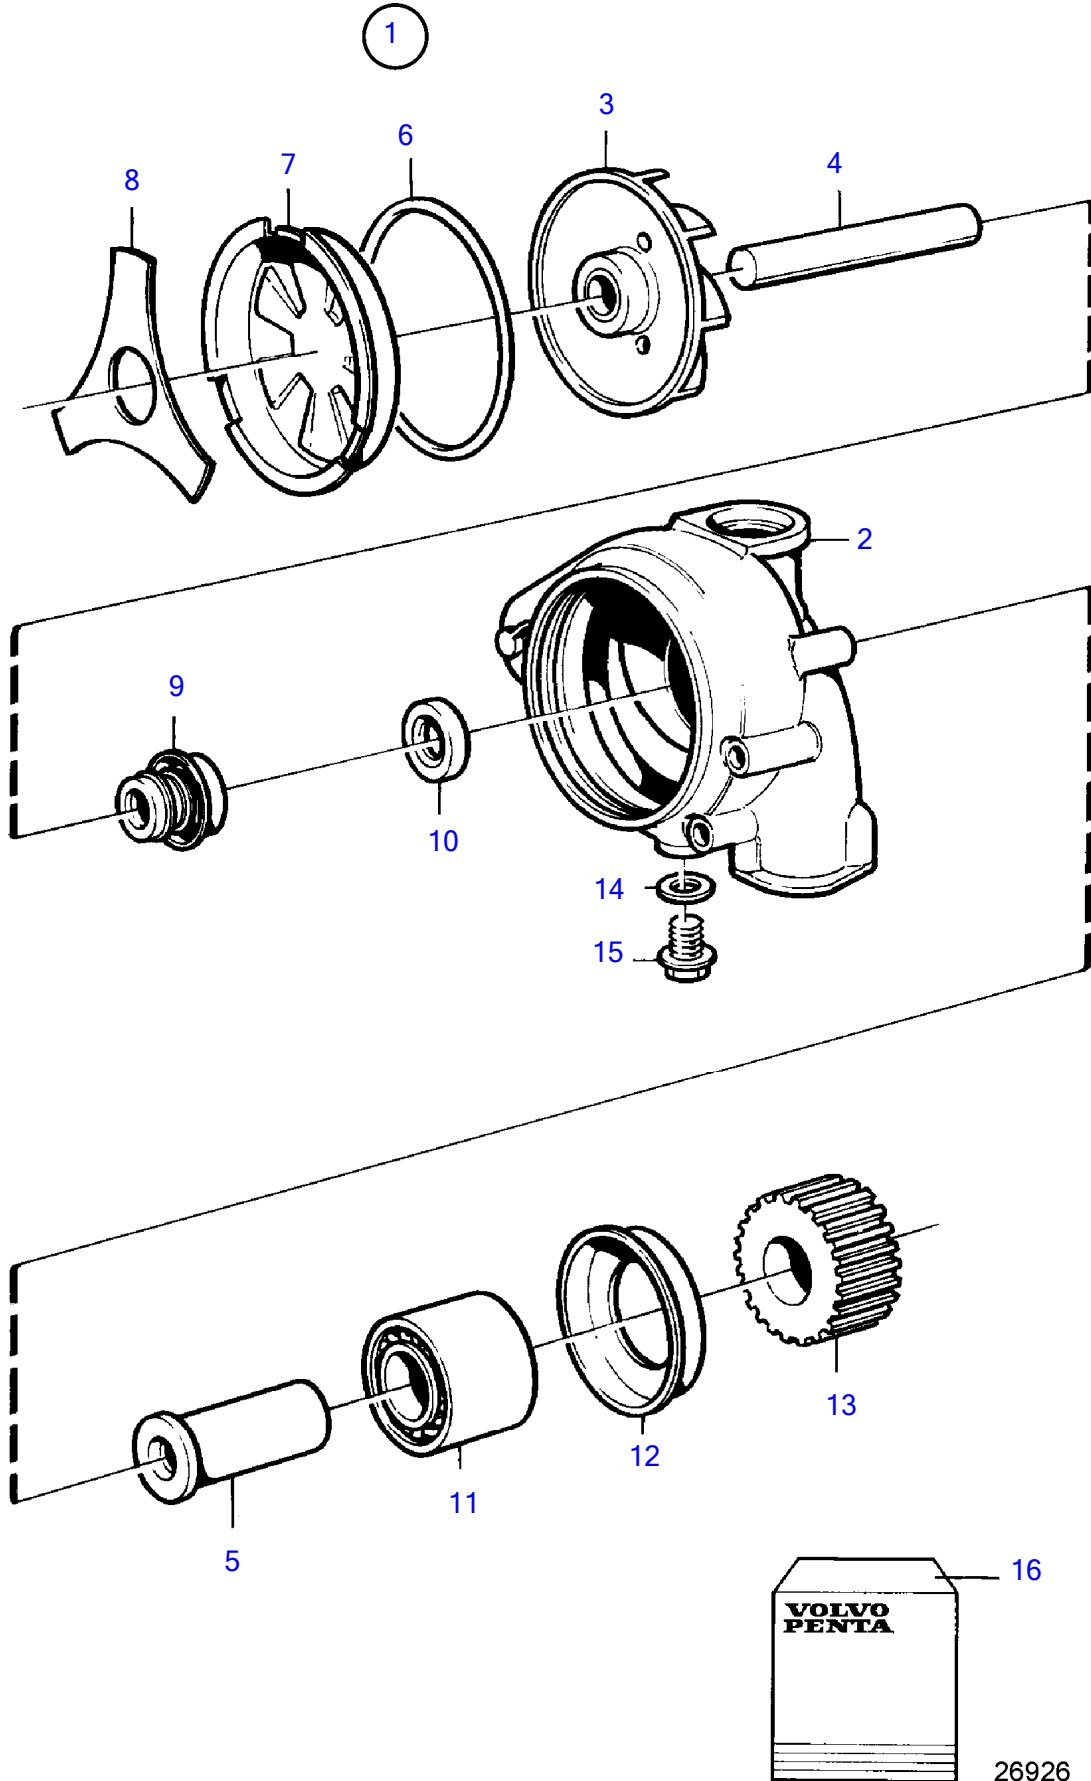

TAD730P, TWD610P, TWD610PB, TWD710P, TWD710PB