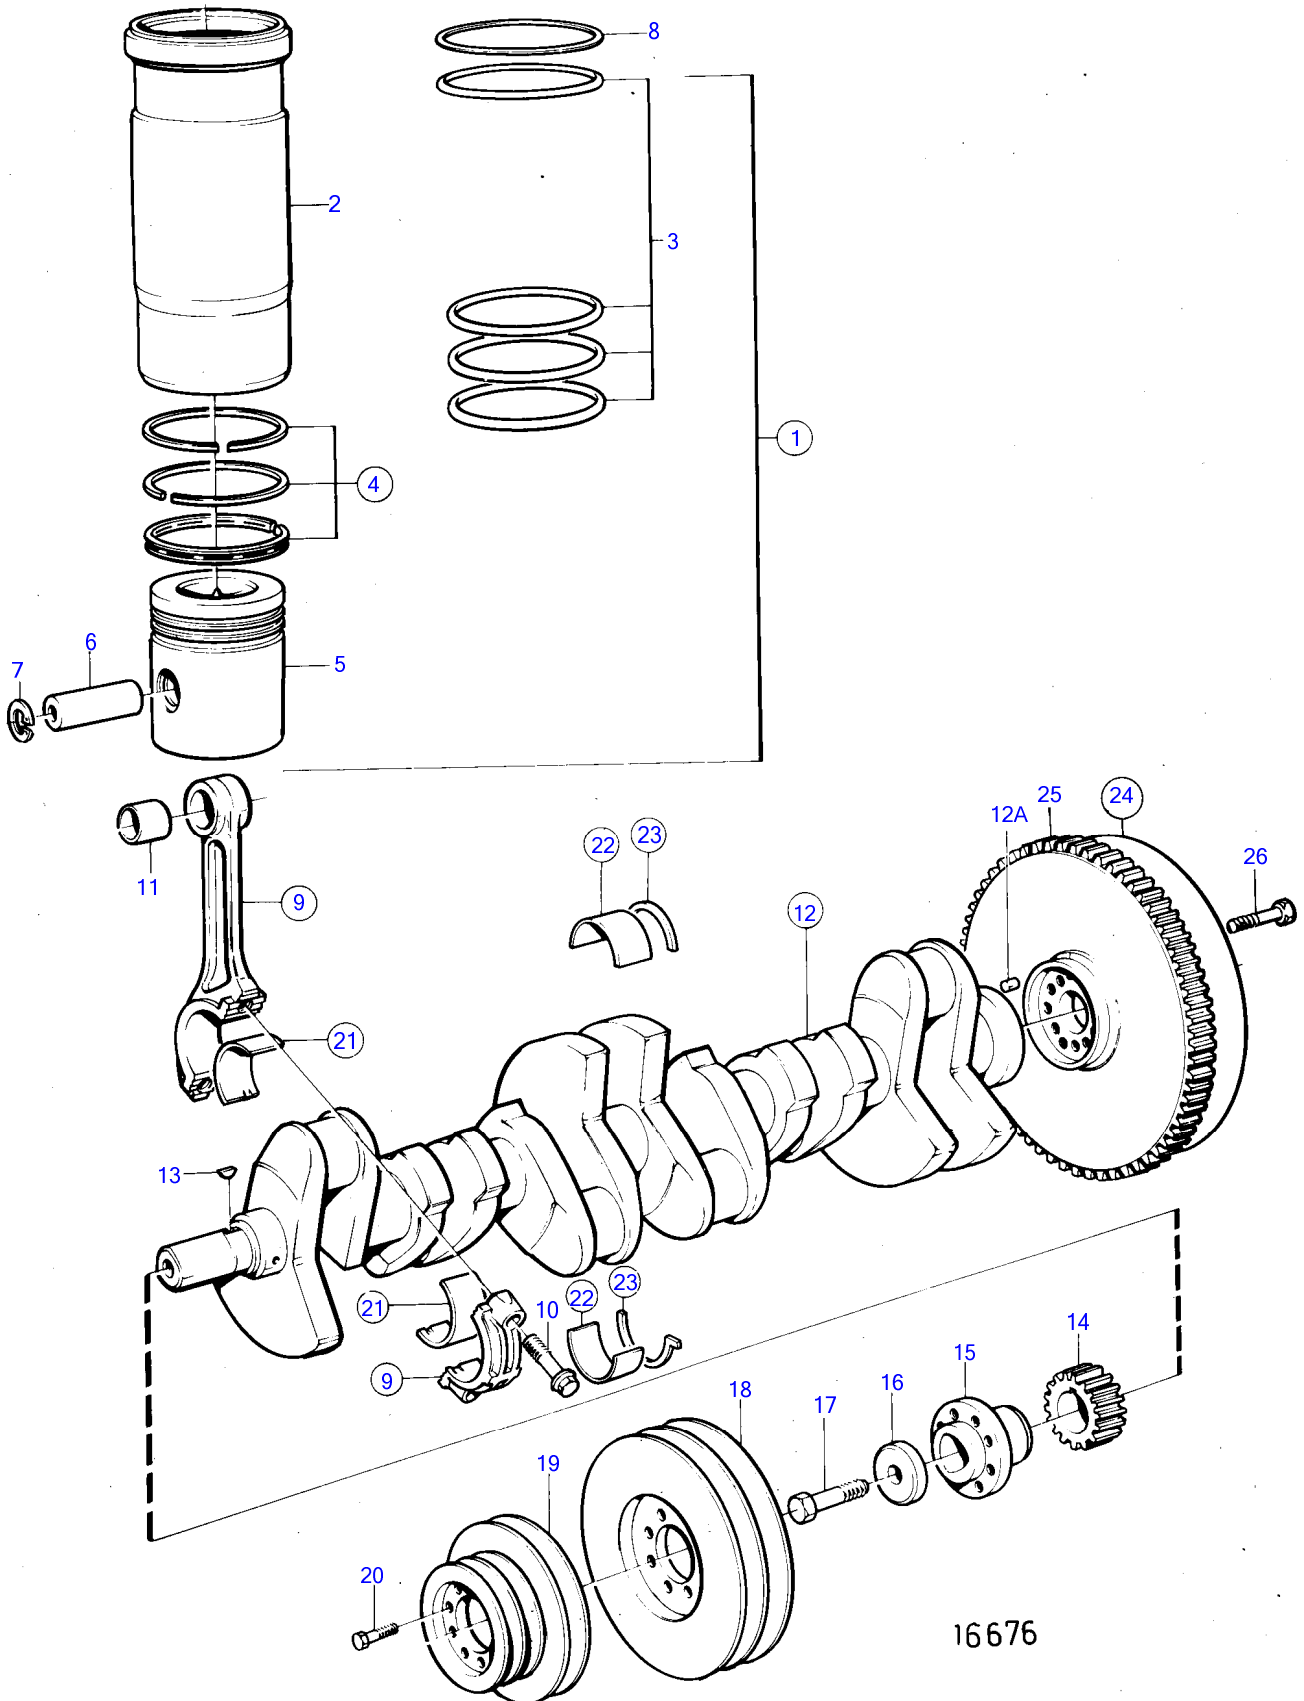

TWD610P, TWD610PB

16676