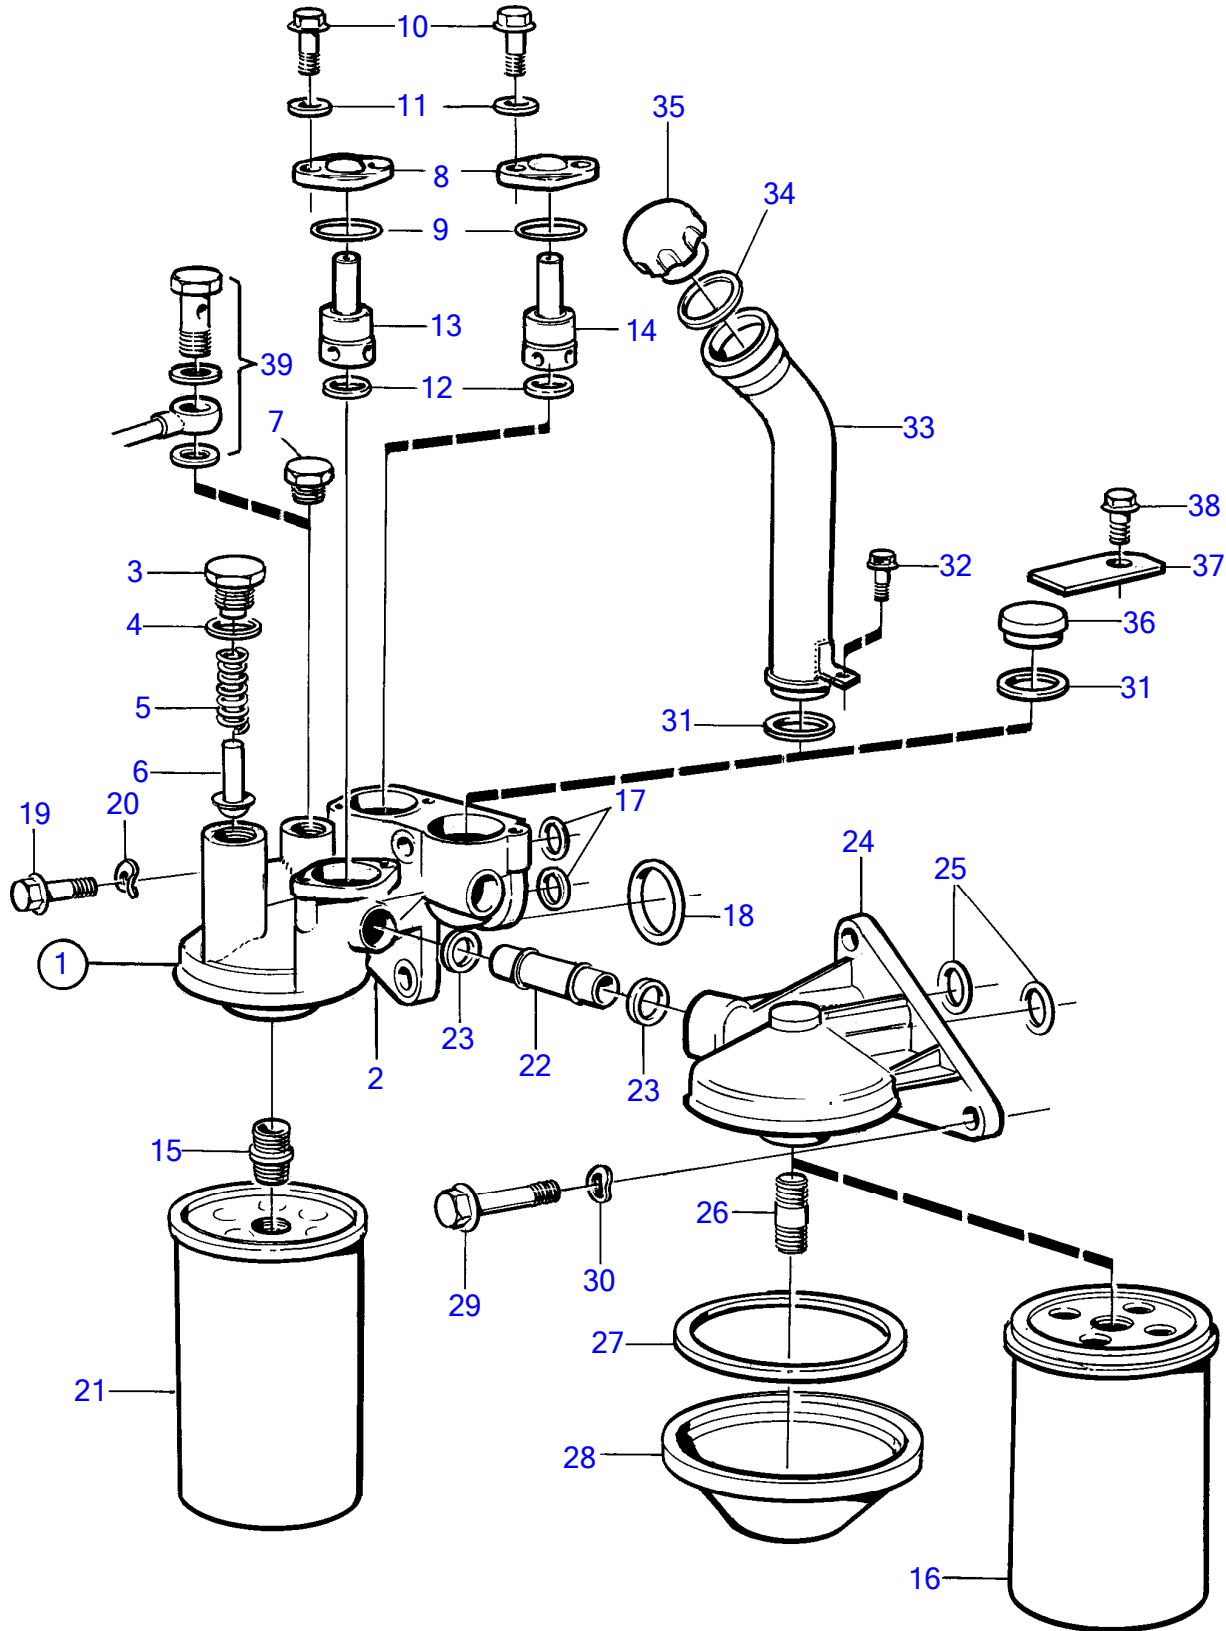

TWD610P, TWD610PB