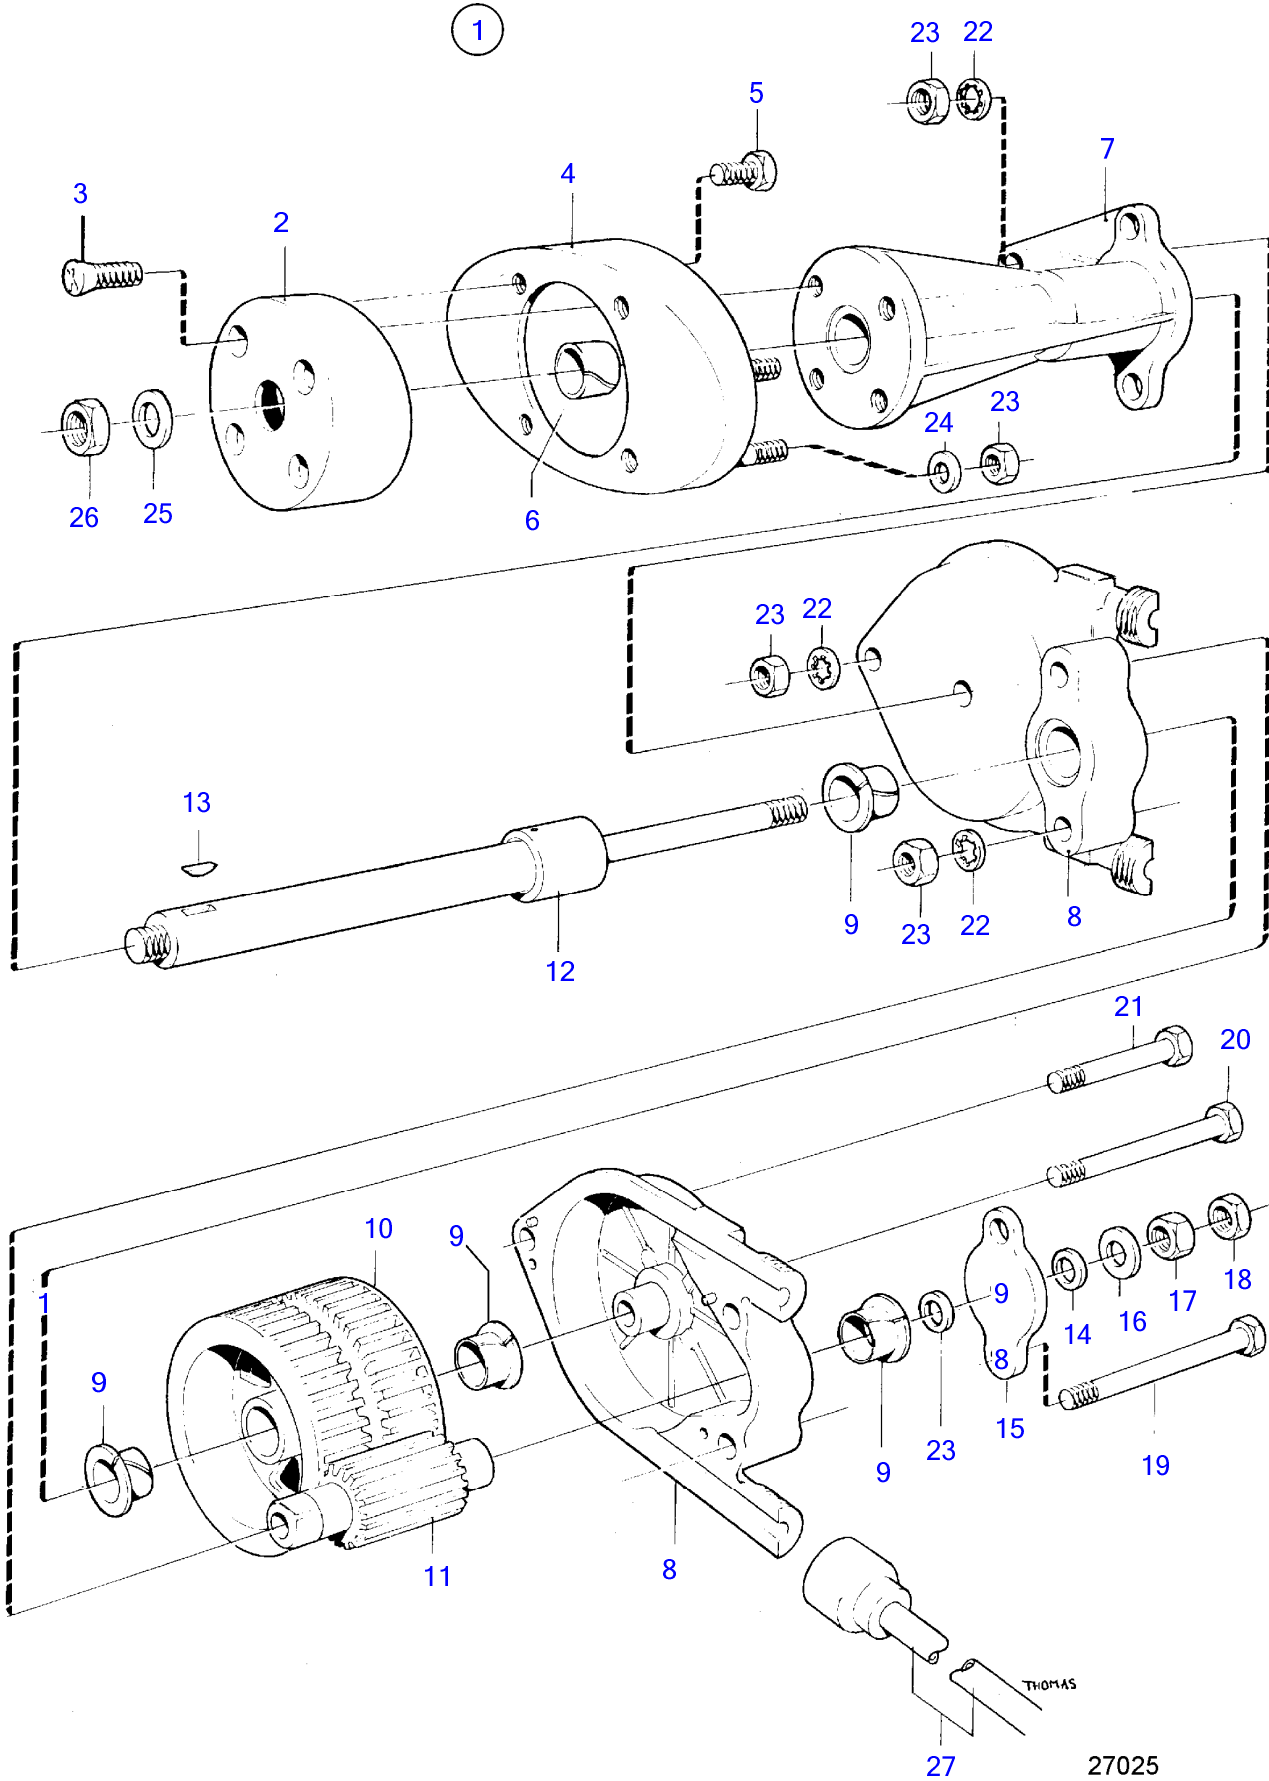

7740880-30-54145858

48336

Upd:7/16/2022

AQ200B, AQ225B

VOLVO
PENTA

AQ200B, AQ225B

REF	PART NO.	QTY	DESCRIPTION	NOTES
1		1		Repl by 834893
2		1	• housing	
3	(835485)	1	• Field winding kit	
4	(835242)	1	• Connector kit	
5	(841341)	1	• Connector	
6	(835243)	1	• Actuator solenoid	
7	(834903)	1	• Rotor	
8	(834911)	1	• Brush retainer plate	
9	834914	1	• Carbon brush	
10	(834912)	1	• Spring kit	
11	(835248)	1	• Washer kit	
12	(834909)	1	• Head	
13	(834904)	1	• Bearing	
14	(835486)	1	• Starter pinion	
15	(835252)	1	• Drive bearing	
16	(834910)	1	• • Bearing	
17	(834913)	1	• Screw kit	
18	(834699)	1	• Pin	

CLICK HERE TO **DOWNLOAD** THE COMPLETE MANUAL

AQ200B, AQ225B

REF	PART NO.	QTY	DESCRIPTION
1	(839291)	1	Collector
2		4	• housing
3		2	• cover
4	(950122)	16	• Cross recessed sunk
5	26694	2	• Ball
6	(88333)	2	• Compression spring
7		2	• set screw
8		8	• Lever
9		4	• Lever
10		2	• sliding catch
11		4	• lock cylinder
12	814082	4	• Cube
13	955893	4	• Washer
14	17276	4	• Split pin
15	(839339)	8	• Fork
16	(832824)	8	• Dowel
17	17253	8	• Split pin
18		4	• cable attachment
19	(950020)	8	• Cross recessed screw
20		1	• bracket
21		4	• screw
22	963105	4	• Lock nut
23	(829241)	1	• Handle
24	(839295)	1	• Pull rod
25	955844	1	• Hexagon nut
26		1	• Sleeve
27	(940140)	1	• Hexagon nut
28		1	•
29	(940095)	3	• Screw
30	(192292)	2	• Washer
31		1	• clamp

AQ200B, AQ225B

REF	PART NO.	QTY	DESCRIPTION
1	839469	1	Control mechanism
2		1	• housing
3		1	• shaft
4		1	• washer
5		1	• screw
6	(839668)	1	• Link arm
7	839700	1	• Retainer
8		1	• washer
9	839664	1	• Screw
10		1	• washer
11	(839636)	1	• Eccentric
12	839699	1	• Roller
13		1	• coupling arm
14		1	• breaker arm
15		1	• washer
16		1	• screw
17	839638	2	• Cube
18	17253	2	• Split pin
19	839632	1	• Button
20	839640	1	• Vibration damper
21	(839666)	1	• Washer
22	963104	1	• Lock nut
23	(839701)	1	• Bushing