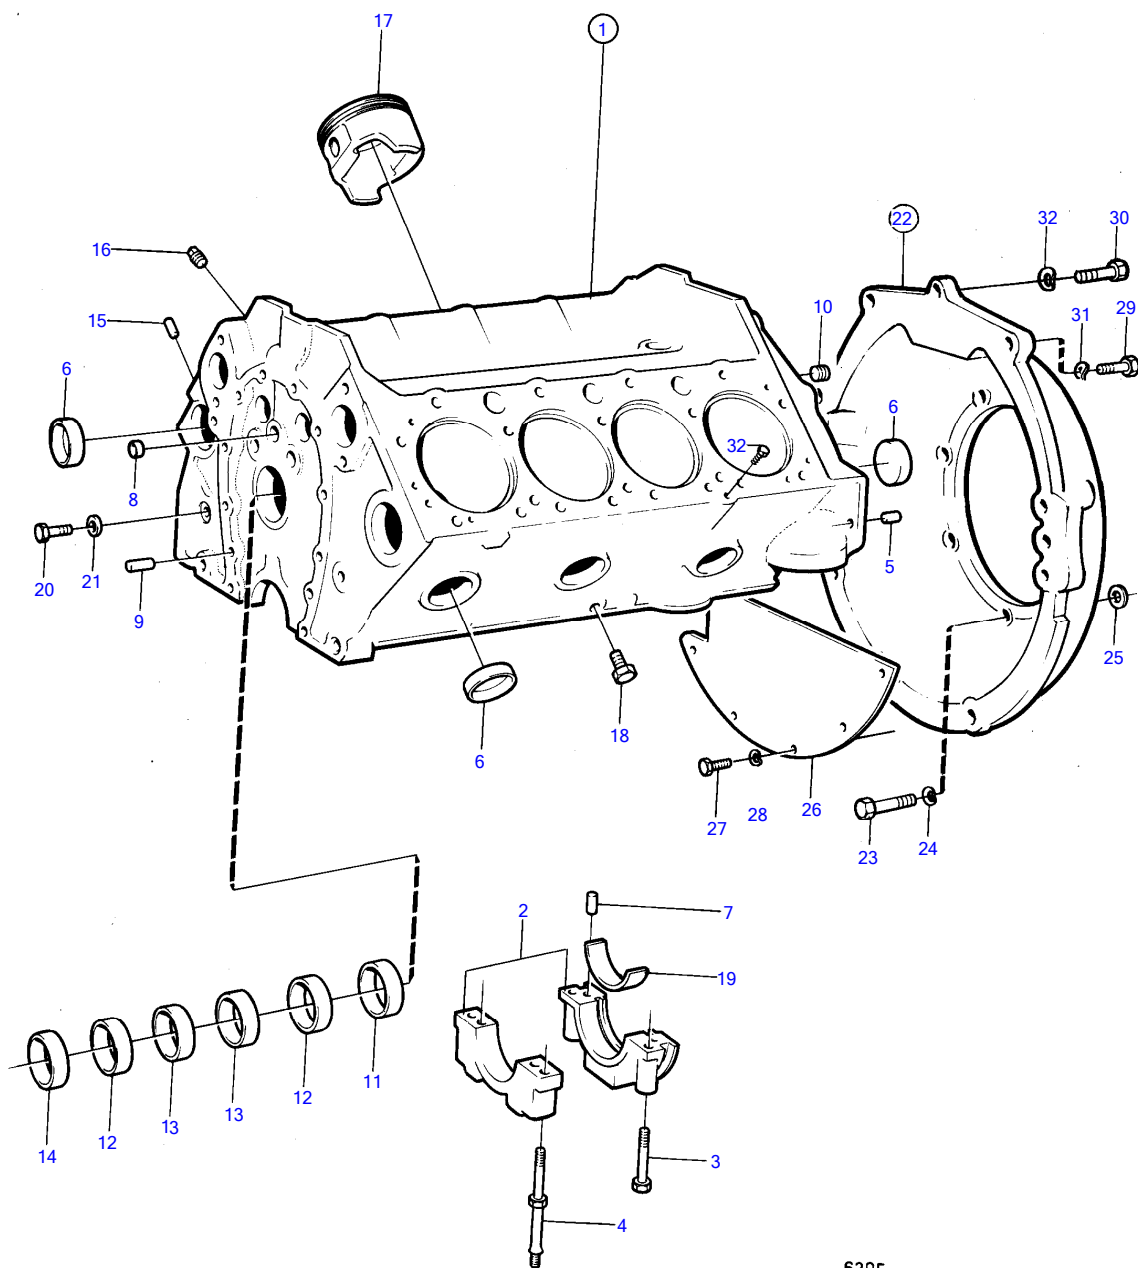

- Please note: If there is no response to CLICKING the link, please download this PDF first and then click on it.

CLICK HERE TO **DOWNLOAD** THE COMPLETE MANUAL

AQ200B

6295

AQ225B

REF	PART NO.	QTY	DESCRIPTION	SEE SEC.	NOTES
1	835390	1	Water pump		
2	841036	1	• Gasket		
3	(841209)	1	• Plate		
4	835369	6	• Screw		
5	952358	1	• Plug		
6	(952359)	1	• Plug		
7	835416	1	Pulley		
8	(955655)	4	Hexagon screw		
9	941907	4	Spring washer		
10	835210	2	Gasket		
11	940162	1	Hexagon screw		
12	955536	2	Hexagon screw		
13	955540	1	Hexagon screw		
14	961672	2	Hose clamp		
15	834906	1	Hose		
16	(835199)	1	Hose		
17	994561	6	Hose clamp		
18	941799	X	Hose		L=450mm
19	(835989)	1	Tube		
20	180759	1	Plug		Early type
21	(835193)	1	Hose		
22	(835302)	1	Thermostat housing		
23	940156	2	Hexagon screw		
24	942336	2	Spring washer		
25		1	Thermostat		
26	(835552)	1	Lock ring		
27	835417	1	Gasket		
28	(818927)	6	Nipple		
29	(835557)	2	Elbow union		
30	952970	X	Hose		L=2X200mm
31	994561	6	Hose clamp		
32	952970	X	Hose		L=400mm
33		1	screw union		Early type
34	(818918)	1	Nipple		Early type
35	(835562)	2	Nipple		Early type
36	(835215)	1	Nipple		Early type
37	(835700)	1	Nipple		Late type
38	(835572)	1	Hose		
39		1		54145852	Replaced by 1ea 1544097., Included in turbo compressor., Special model,water pump shaft length=153mm.
			•	54145852	
	(835958)	1	Seawater pump	54145852	Included in packing., Water pump shaft length=203mm.
			•	54145852	
40		1	pulley		Replaced by 1ea 1544389.
	(835893)	1	Pulley		Included in packing.
41	940113	4	Hexagon screw		Included in packing.
42	941907	4	Spring washer		Included in packing.
43	958525	1	Drive belt set		
44	940186	2	Hexagon screw		
45	941907	2	Spring washer		
46	191172	2	Washer		
47	(835347)	1	Bracket		
48	822255	2	Spacer sleeve		
49	955534	1	Hexagon screw		
50	942336	2	Spring washer		
51	941939	1	Screw		
52	835394	1	Screw		
53		1	bracket		
54	(819496)	1	Spacer sleeve		
55	958498	1	V-belt		See group 3
56	(835199)	1	Hose		
57	952077	1	Plug		