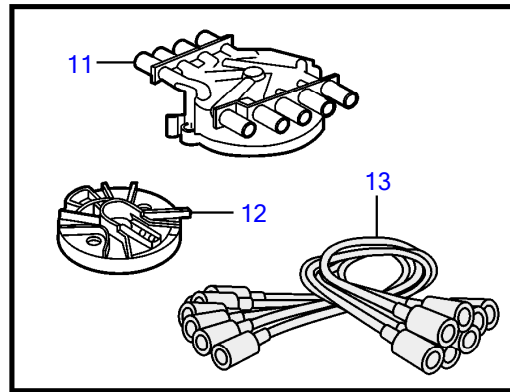

5.7GiCE-300-J, 5.7GiCE-300-JF, 5.7GiCE-300-M, 5.7GiCE-300-MF, 5.7GXICE-J, 5.7GXICE-JF, 5.7GXICE-M

25144