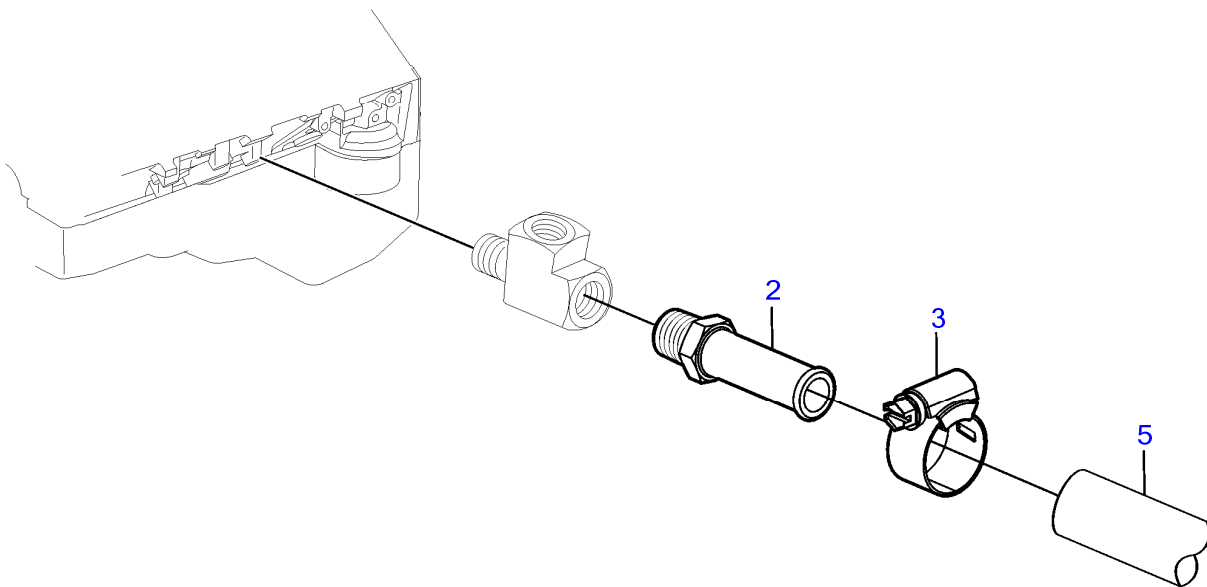

5.7GiCE-300-J, 5.7GiCE-300-M, 5.7GXICE-J, 5.7GXICE-M