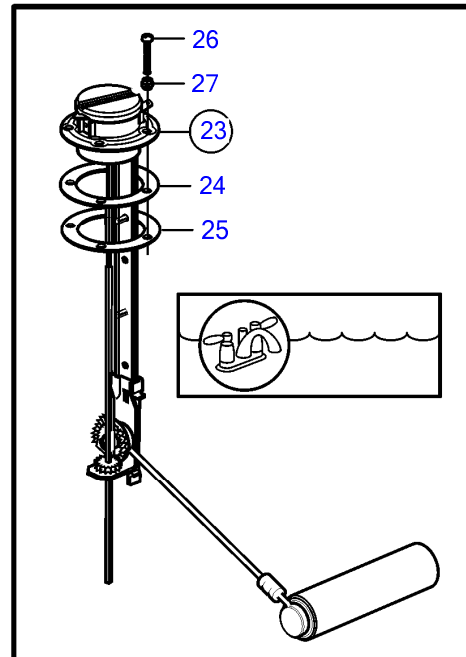

5.7GiCE-300-J, 5.7GiCE-300-JF, 5.7GiCE-300-M, 5.7GiCE-300-MF, 5.7GXICE-J, 5.7GXICE-JF, 5.7GXICE-M

24017

5.7GiCE-300-J, 5.7GiCE-300-JF, 5.7GiCE-300-M, 5.7GiCE-300-MF, 5.7GXICE-J, 5.7GXICE-JF, 5.7GXICE-M

REF	PART NO.	QTY	DESCRIPTION	SEE SEC.	NOTES
1		X		54163132	Shaded parts show changes from earlier design.
		1	Valve body	54163132	second design, introduced Jan. 2011, ser. no. A155443 and higher
2	21198760	1	Cover		
3	3841608	2	Wing nut		
4	21199454	1	Decal		
5	21469067	1	Control unit		SCU
	3809286	1	Software		Warehouse programming. This p/n can not be ordered, but will be used for invoicing.
	3809285	1	Software		Vodia-programming. This p/n can not be ordered, but will be used for invoicing.
6	21453160	1	Bracket		changed from earlier design
7	995525	4	Flange screw		
8	946544	3	Flange screw		
9	21438496	1	Hose, return		changed from earlier design, replaced by next part number
	22001321	1	Hose		
10	21438494	1	Hose, pressure		replaced by next part number, at ser. no. A1048130
	23230899	1	Hose, pressure		
11	21438492	1	Hose, starboard		changed from earlier design
12	21438490	1	Hose, port		changed from earlier design
13	984379	1	Nipple		
14	984378	1	Nipple		
15	(3852837)	2	Clamp		part not sold
16	21243557	1	Steering cylinder		replaced by next part number
	21937825	1	Steering cylinder		replaced by next part number
	23202356	1	Steering cylinder		
		4	• Sensor, position		not sold separately
17	21298577	1	• Kit, fittings		
18		1	• • Fitting		¼" NPT, not sold separately
19		1	• • Fitting		ORB-M, not sold separately
		1	• • O-ring		not sold separately
20		1	• Clevis pin		not sold separately
21		1	• Cotter pin		not sold separately
22		2	• Bushing		not sold separately
23		1	• Cable attachment		not sold separately
24	21277346	1	• Cap		
25	21234062	1	Clevis pin		
26	967707	1	Split pin		
27	3850931	2	Screw		
28	3853376	2	Split pin		
29	3588972	1	Cable kit, t		
30	21292450	1	Wiring harness		SCU
31	21292472	1	Wiring harness		Power
32		1	• Fuse		10A
33	984329	2	Clamp		
34	963675	1	Hex. socket screw		
35	944456	1	Hexagon nut