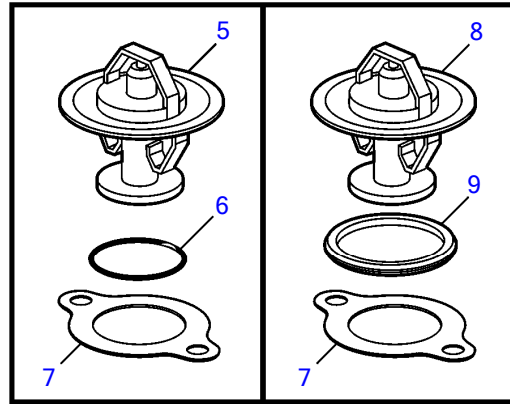

5.7GiCE-300-J, 5.7GiCE-300-JF, 5.7GiCE-300-M, 5.7GiCE-300-MF, 5.7GXICE-J, 5.7GXICE-JF, 5.7GXICE-M

25144