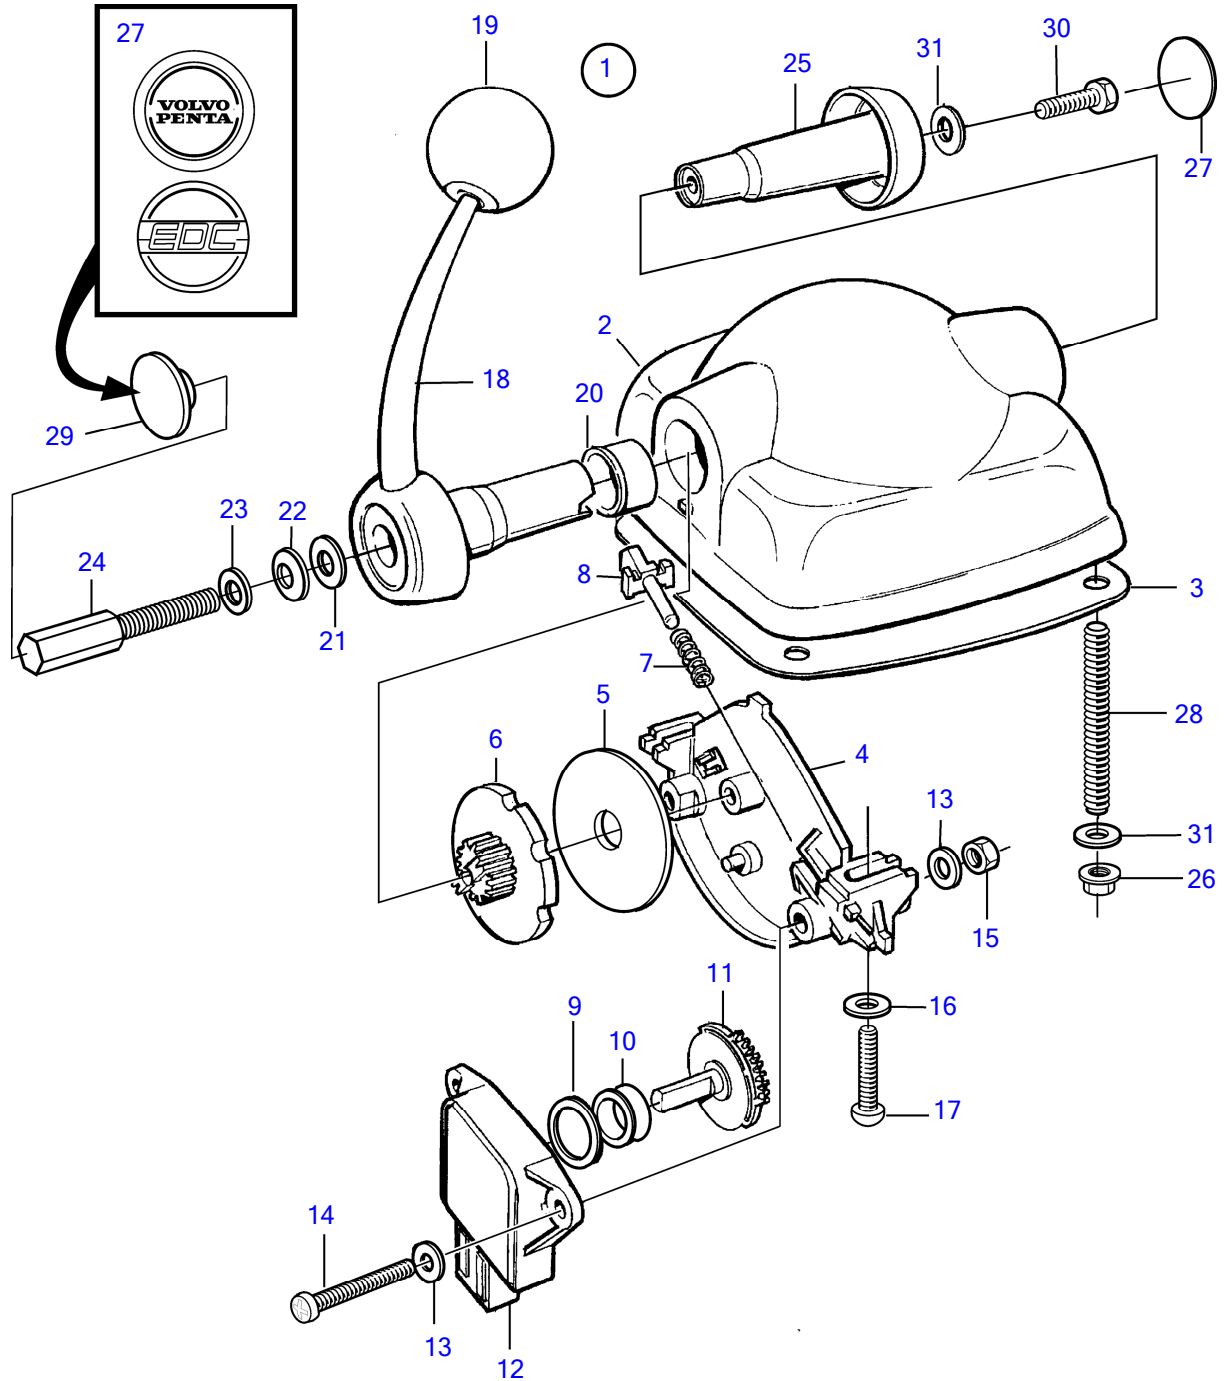

5.7GiCE-300-J, 5.7GiCE-300-JF, 5.7GXICE-J, 5.7GXICE-JF, 5.7GXICE-M

26371