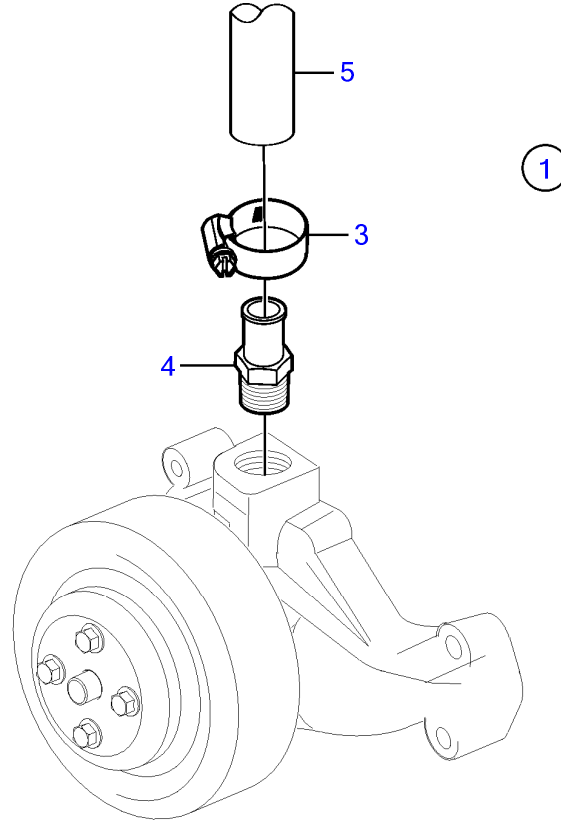

5.7GiCE-300-J, 5.7GiCE-300-M, 5.7GXICE-J, 5.7GXICE-M