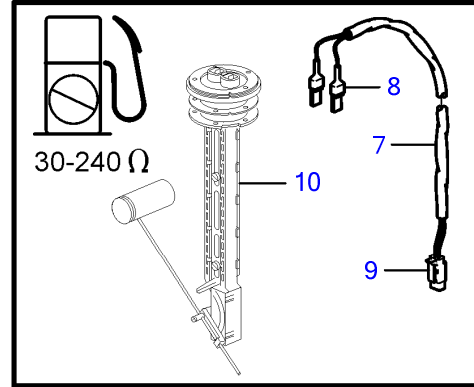

5.7GiCE-300-J, 5.7GiCE-300-JF, 5.7GiCE-300-M, 5.7GiCE-300-MF, 5.7GXICE-J, 5.7GXICE-JF, 5.7GXICE-M

24017

5.7GiCE-300-J, 5.7GiCE-300-JF, 5.7GiCE-300-M, 5.7GiCE-300-MF, 5.7GXICE-J, 5.7GXICE-JF, 5.7GXICE-M

REF	PART NO.	QTY	DESCRIPTION	SEE SEC.	NOTES
1		X		54163132	Shaded parts show changes from earlier design.
		1	Valve body	54163132	second design, introduced Jan. 2011, ser. no. A155443 and higher
2	21198760	1	Cover		
3	3841608	2	Wing nut		
4	21199454	1	Decal		
5	21469067	1	Control unit		SCU
	3809286	1	Software		Warehouse programming. This p/n can not be ordered, but will be used for invoicing.
	3809285	1	Software		Vodia-programming. This p/n can not be ordered, but will be used for invoicing.
6	21453160	1	Bracket		changed from earlier design
7	995525	4	Flange screw		
8	946544	3	Flange screw		
9	21438496	1	Hose, return		changed from earlier design, replaced by next part number
	22001321	1	Hose		
10	21438494	1	Hose, pressure		replaced by next part number, at ser. no. A1048130
	23230899	1	Hose, pressure		
11	21438492	1	Hose, starboard		changed from earlier design
12	21438490	1	Hose, port		changed from earlier design
13	984379	1	Nipple		
14	984378	1	Nipple		
15	(3852837)	2	Clamp		part not sold
16	21243557	1	Steering cylinder		replaced by next part number
	21937825	1	Steering cylinder		replaced by next part number
	23202356	1	Steering cylinder		
		4	• Sensor, position		not sold separately
17	21298577	1	• Kit, fittings		
18		1	• • Fitting		¼" NPT, not sold separately
19		1	• • Fitting		ORB-M, not sold separately
		1	• • O-ring		not sold separately
20		1	• Clevis pin		not sold separately
21		1	• Cotter pin		not sold separately
22		2	• Bushing		not sold separately
23		1	• Cable attachment		not sold separately
24	21277346	1	• Cap		
25	21234062	1	Clevis pin		
26	967707	1	Split pin		
27	3850931	2	Screw		
28	3853376	2	Split pin		
29	3588972	1	Cable kit, t		
30	21292450	1	Wiring harness		SCU
31	21292472	1	Wiring harness		Power
32		1	• Fuse		10A
33	984329	2	Clamp		
34	963675	1	Hex. socket screw		
35	944456	1	Hexagon nut