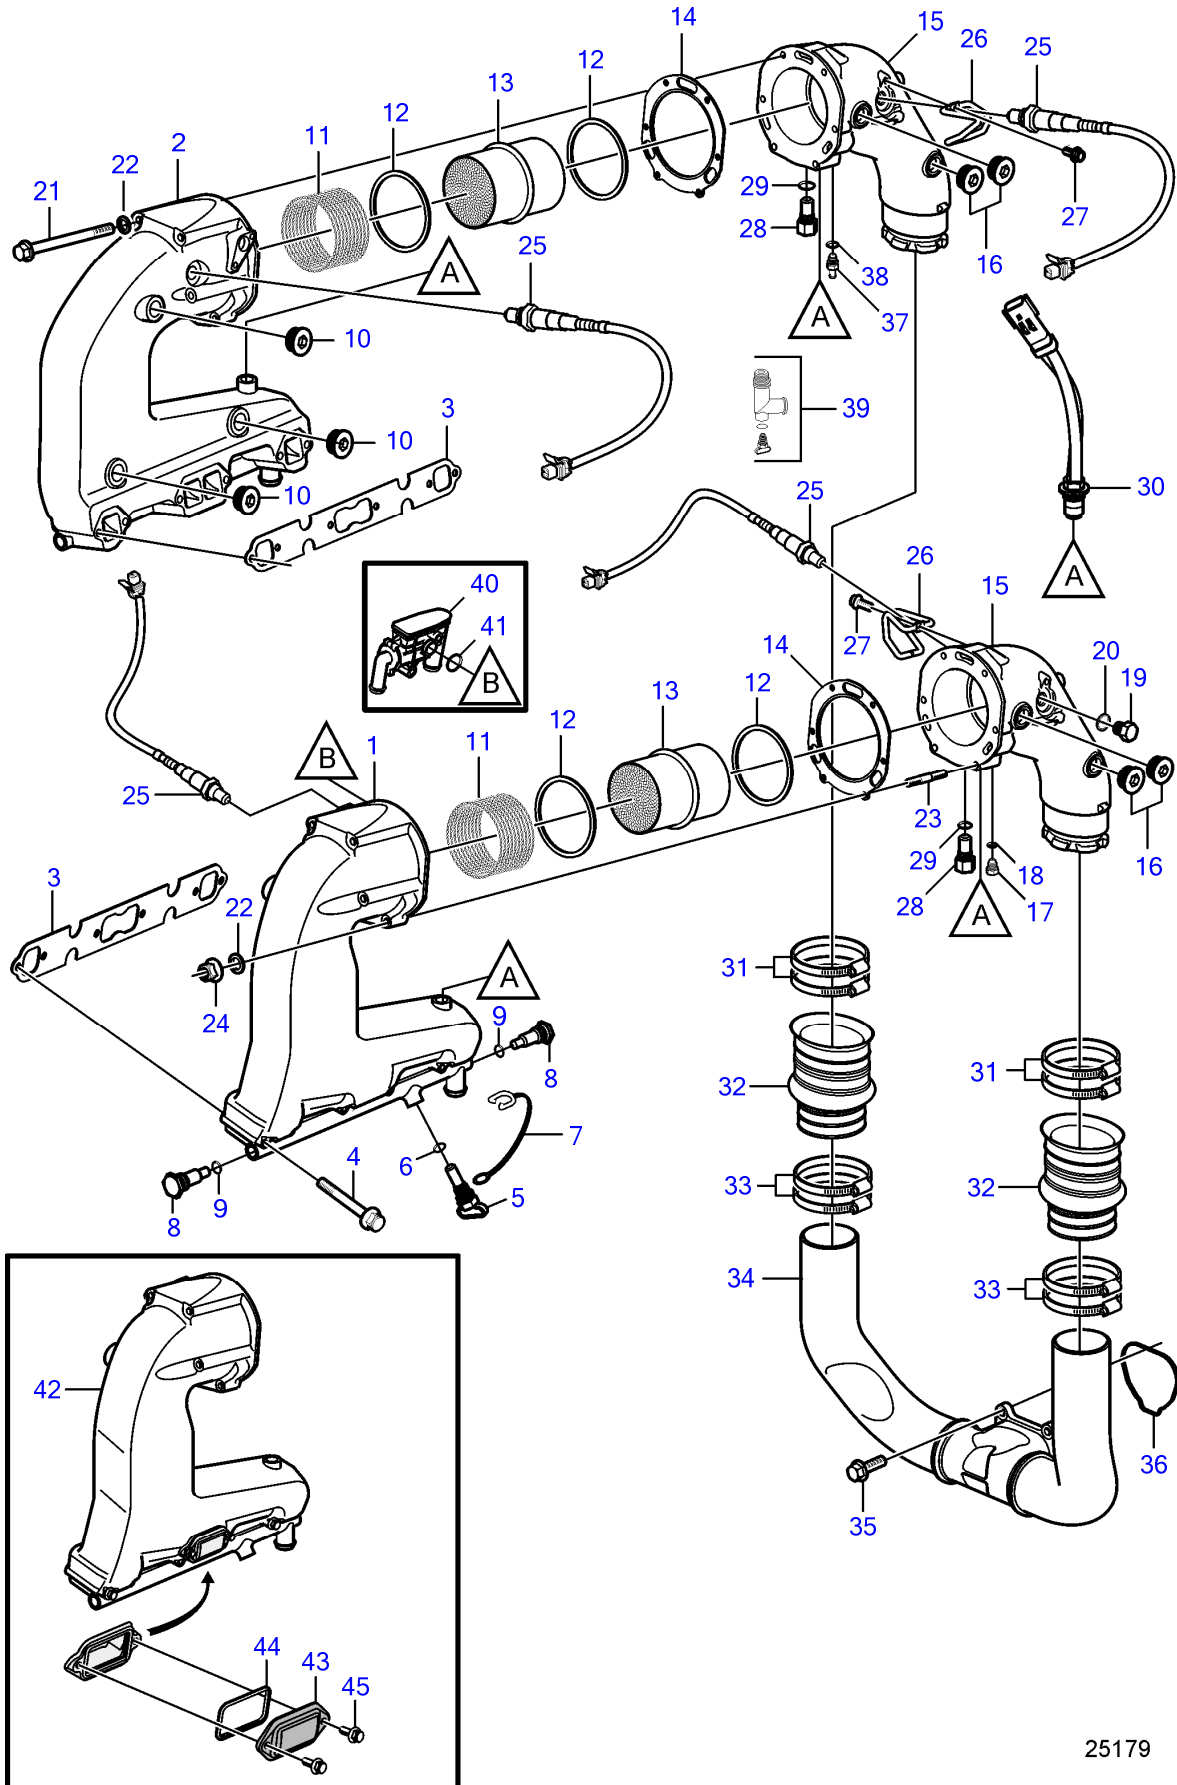

5.7GiCE-300-J, 5.7GiCE-300-JF, 5.7GiCE-300-M, 5.7GiCE-300-MF, 5.7GXICE-J, 5.7GXICE-JF, 5.7GXICE-M

25179