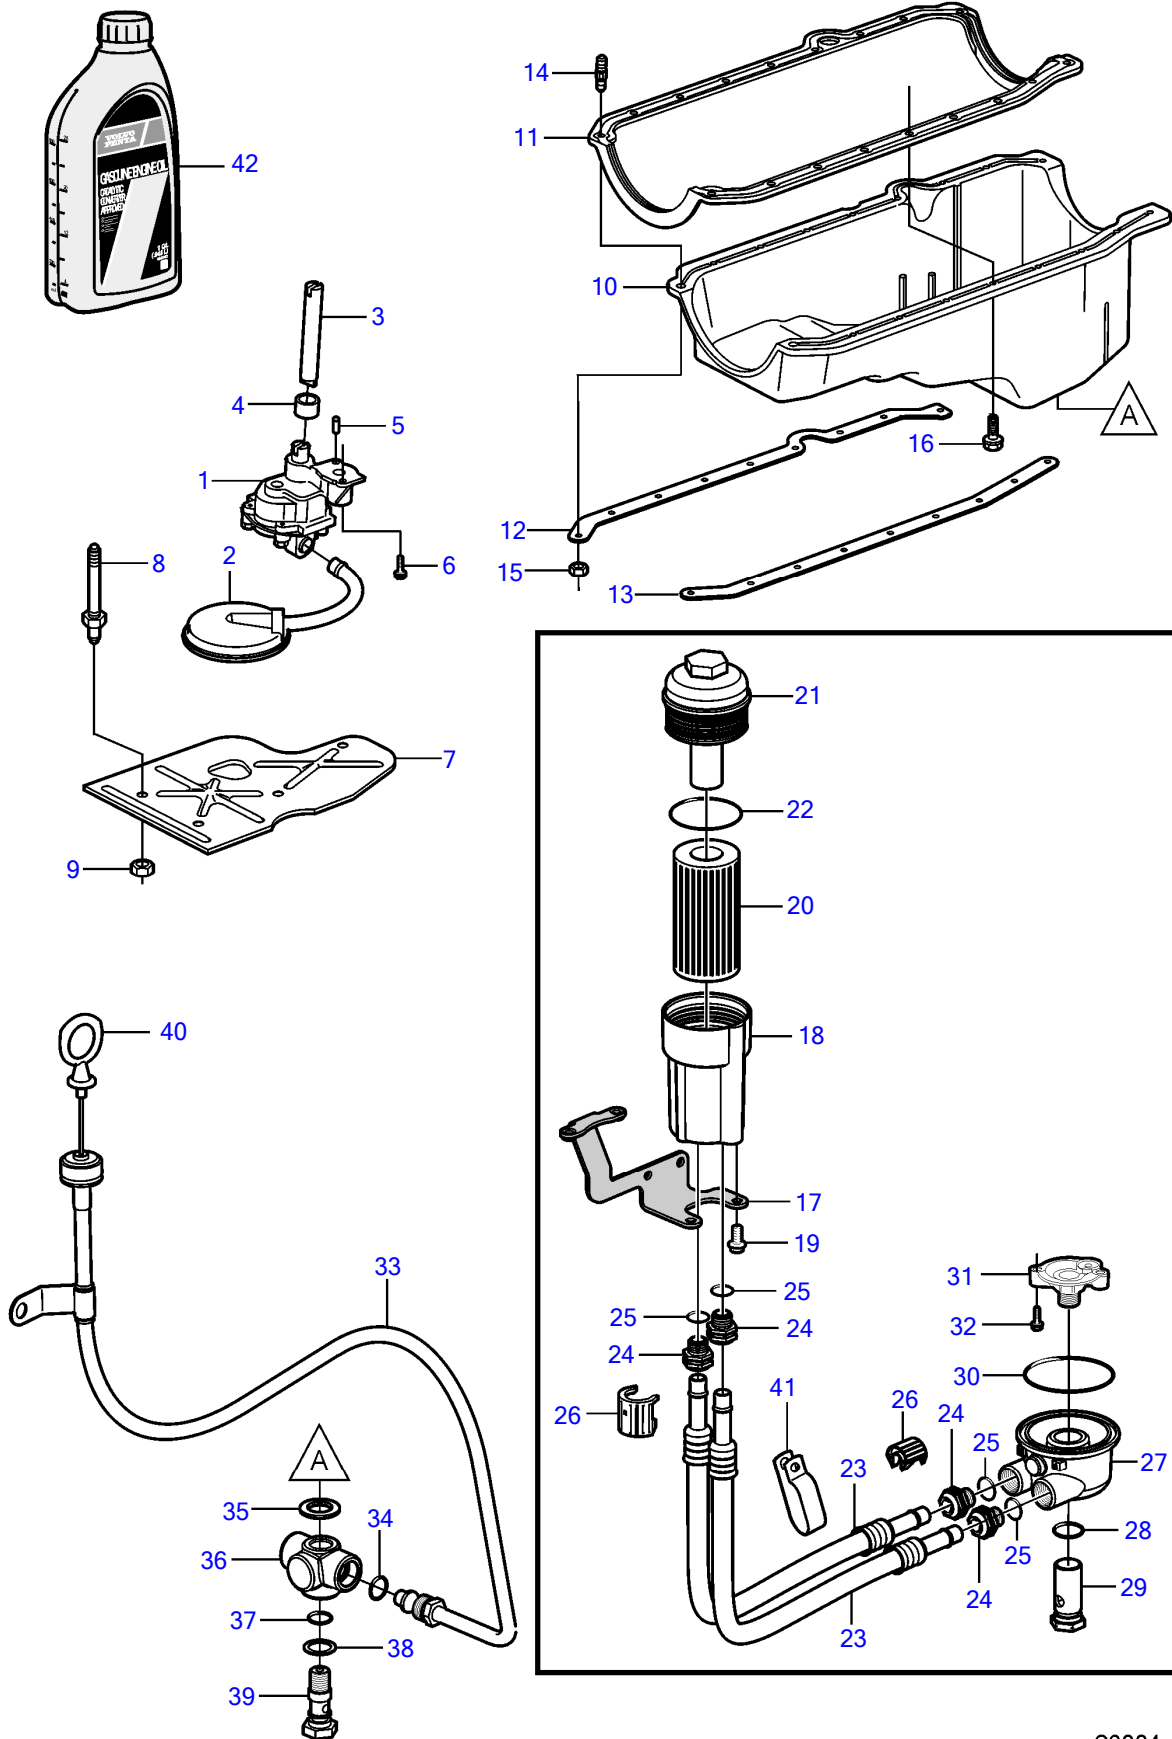

5.7GiCE-300-J, 5.7GiCE-300-JF, 5.7GiCE-300-M, 5.7GiCE-300-MF, 5.7GXICE-J, 5.7GXICE-JF, 5.7GXICE-M

23804