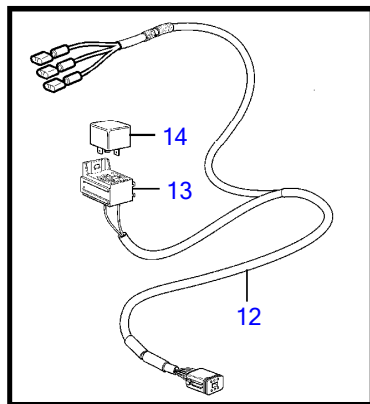

5.7GiCE-300-M, 5.7GXICE-M

25475