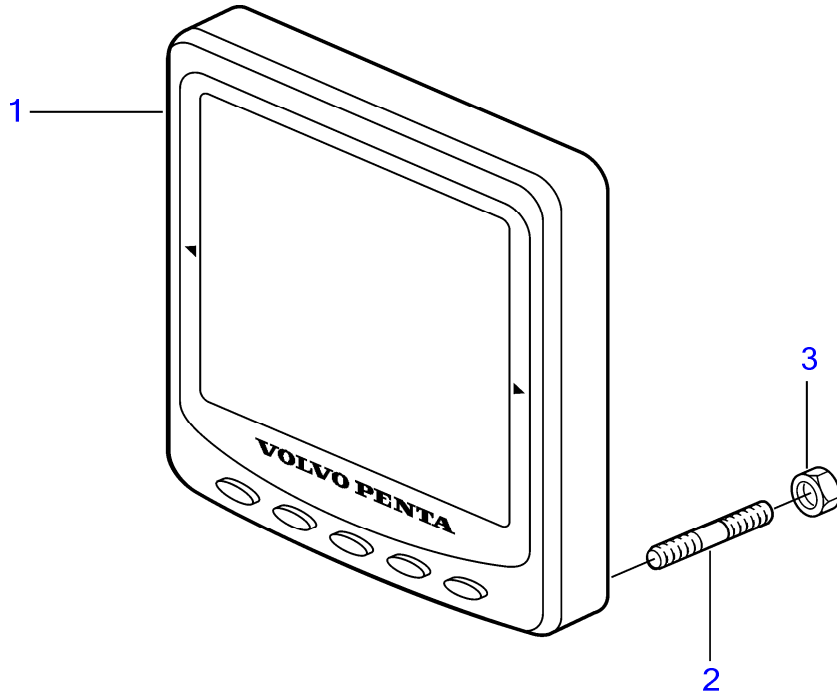

5.7GiCE-300-J, 5.7GiCE-300-JF, 5.7GiCE-300-M, 5.7GiCE-300-MF, 5.7GXICE-J, 5.7GXICE-JF, 5.7GXICE-M