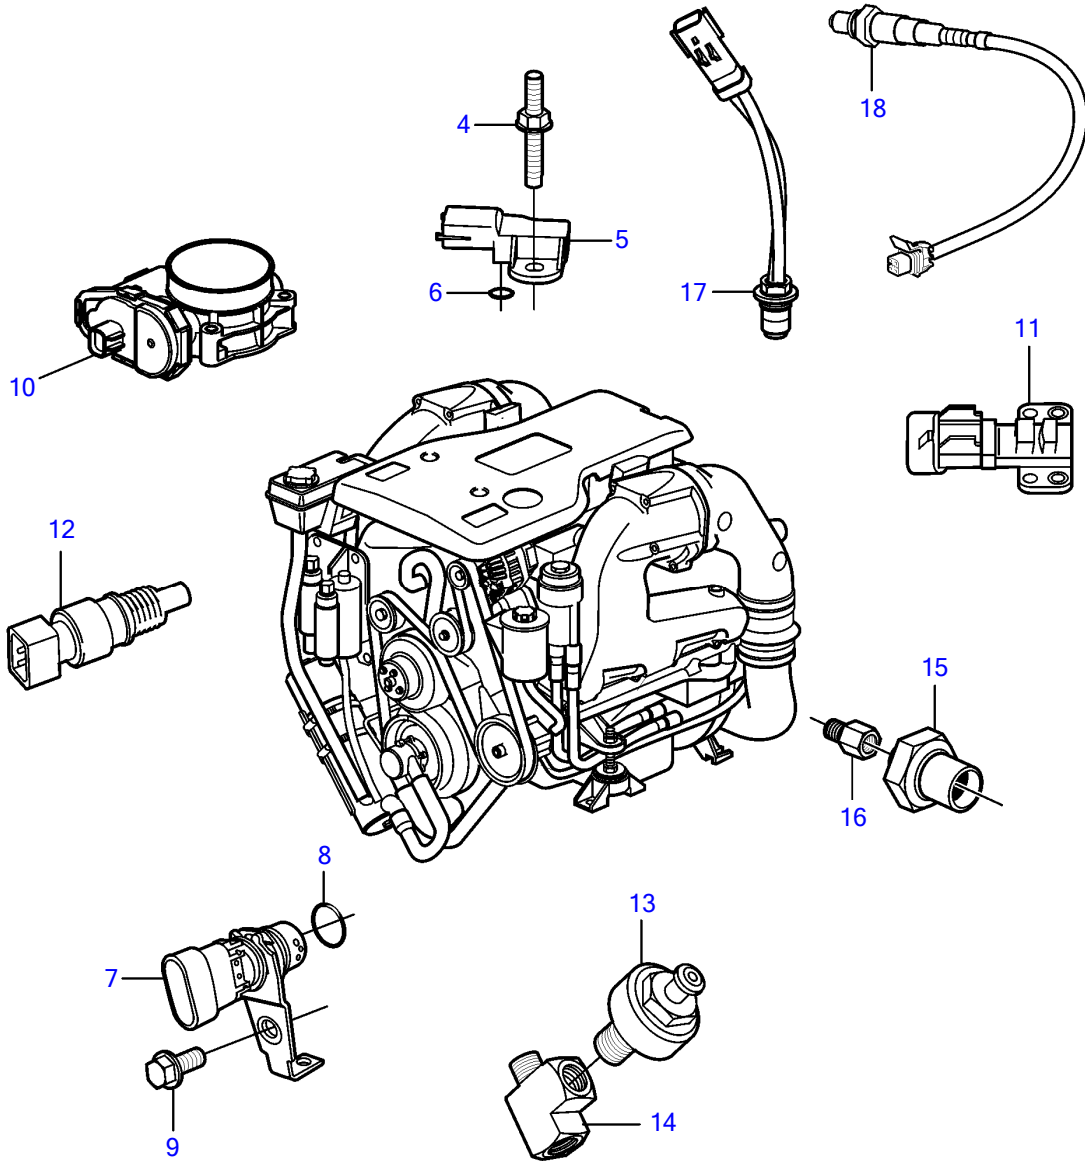

5.7GXICE-J, 5.7GXICE-JF