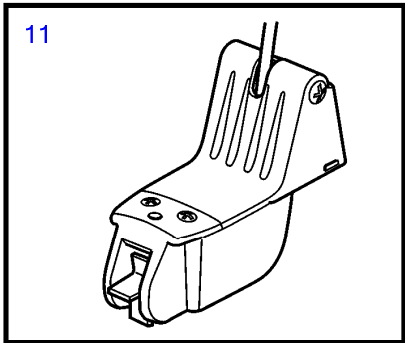

5.7GiCE-300-J, 5.7GiCE-300-JF, 5.7GiCE-300-M, 5.7GiCE-300-MF, 5.7GXICE-J, 5.7GXICE-JF, 5.7GXICE-M

24017

5.7GiCE-300-J, 5.7GiCE-300-JF, 5.7GiCE-300-M, 5.7GiCE-300-MF, 5.7GXICE-J, 5.7GXICE-JF, 5.7GXICE-M

REF	PART NO.	QTY	DESCRIPTION	SEE SEC.	NOTES
1		X		54163132	Shaded parts show changes from earlier design.
		1	Valve body	54163132	second design, introduced Jan. 2011, ser. no. A155443 and higher
2	21198760	1	Cover		
3	3841608	2	Wing nut		
4	21199454	1	Decal		
5	21469067	1	Control unit		SCU
	3809286	1	Software		Warehouse programming. This p/n can not be ordered, but will be used for invoicing.
	3809285	1	Software		Vodia-programming. This p/n can not be ordered, but will be used for invoicing.
6	21453160	1	Bracket		changed from earlier design
7	995525	4	Flange screw		
8	946544	3	Flange screw		
9	21438496	1	Hose, return		changed from earlier design, replaced by next part number
	22001321	1	Hose		
10	21438494	1	Hose, pressure		replaced by next part number, at ser. no. A1048130
	23230899	1	Hose, pressure		
11	21438492	1	Hose, starboard		changed from earlier design
12	21438490	1	Hose, port		changed from earlier design
13	984379	1	Nipple		
14	984378	1	Nipple		
15	(3852837)	2	Clamp		part not sold
16	21243557	1	Steering cylinder		replaced by next part number
	21937825	1	Steering cylinder		replaced by next part number
	23202356	1	Steering cylinder		
		4	• Sensor, position		not sold separately
17	21298577	1	• Kit, fittings		
18		1	• • Fitting		¼" NPT, not sold separately
19		1	• • Fitting		ORB-M, not sold separately
		1	• • O-ring		not sold separately
20		1	• Clevis pin		not sold separately
21		1	• Cotter pin		not sold separately
22		2	• Bushing		not sold separately
23		1	• Cable attachment		not sold separately
24	21277346	1	• Cap		
25	21234062	1	Clevis pin		
26	967707	1	Split pin		
27	3850931	2	Screw		
28	3853376	2	Split pin		
29	3588972	1	Cable kit, t		
30	21292450	1	Wiring harness		SCU
31	21292472	1	Wiring harness		Power
32		1	• Fuse		10A
33	984329	2	Clamp		
34	963675	1	Hex. socket screw		
35	944456	1	Hexagon nut