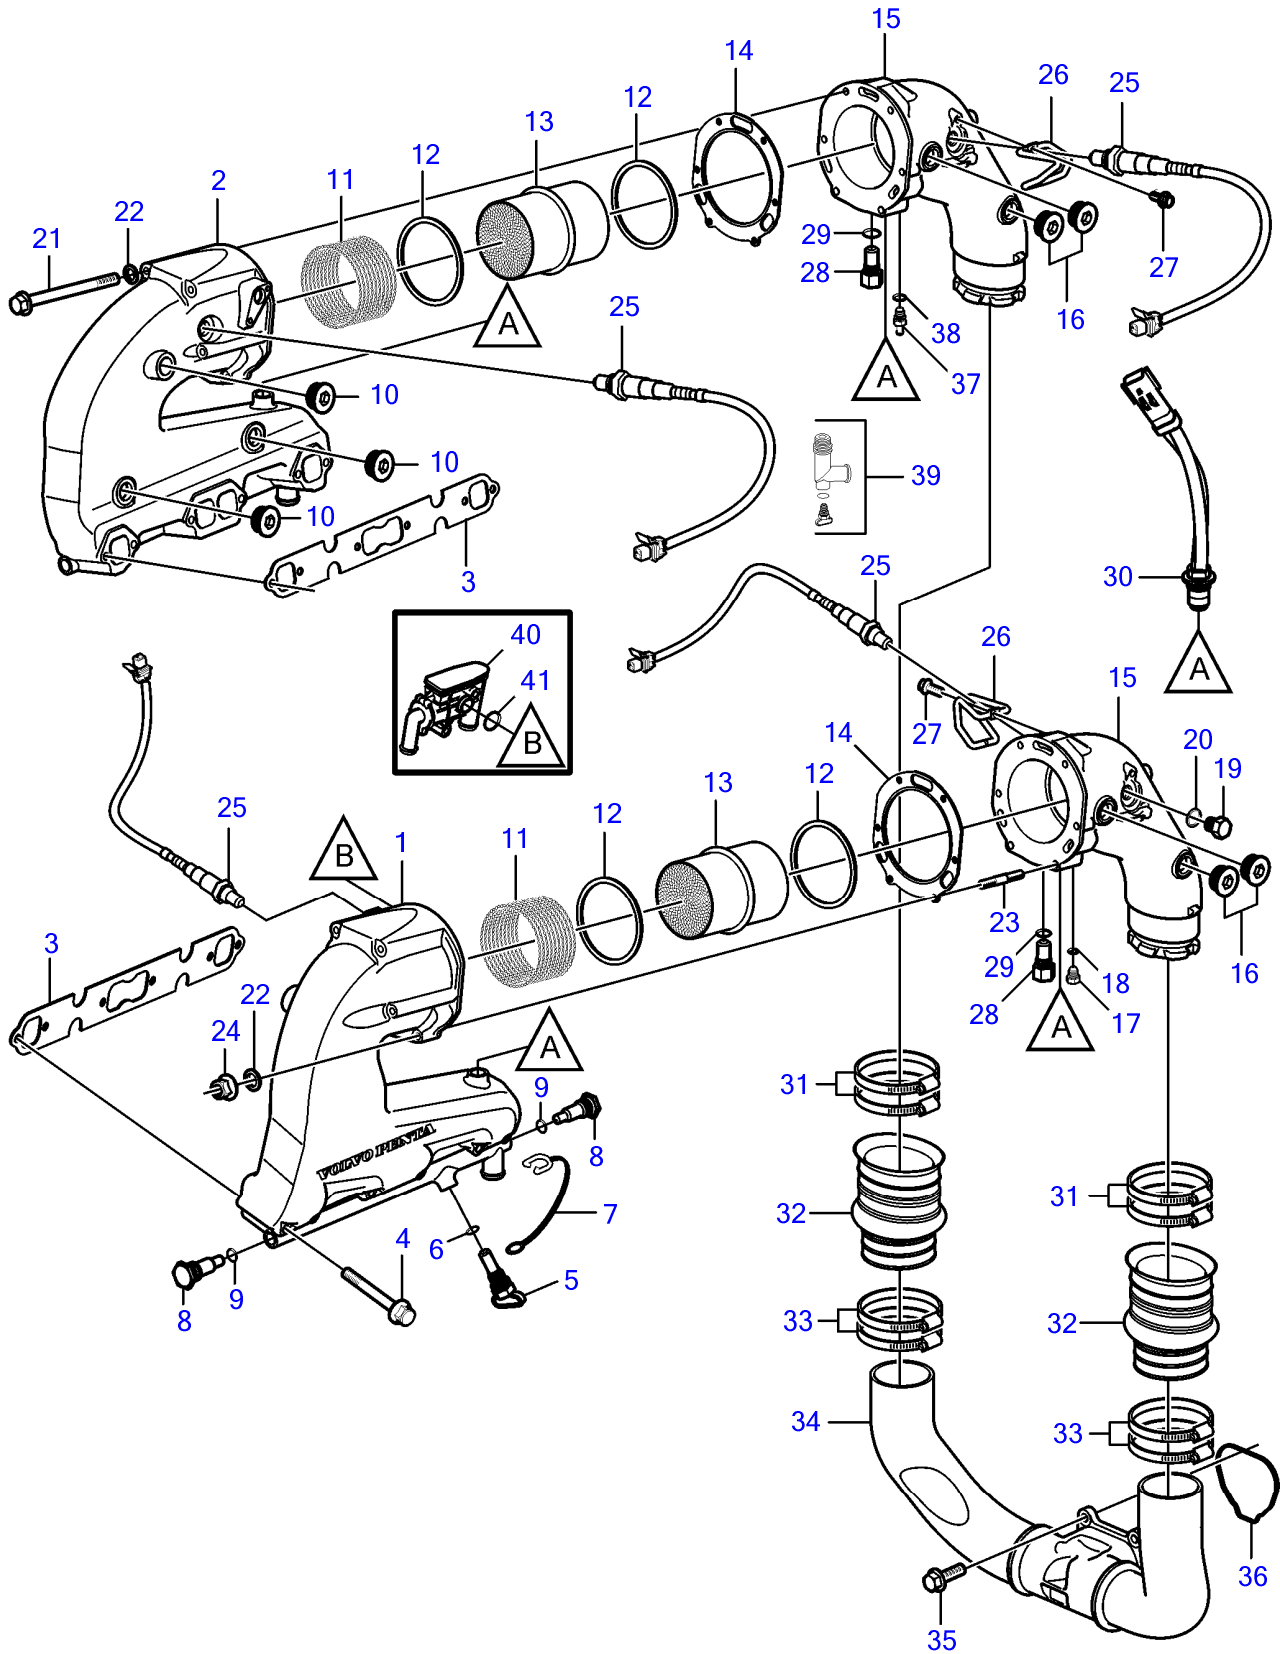

5.7GiCE-300-J, 5.7GiCE-300-JF, 5.7GiCE-300-M, 5.7GiCE-300-MF, 5.7GXICE-J, 5.7GXICE-JF, 5.7GXICE-M