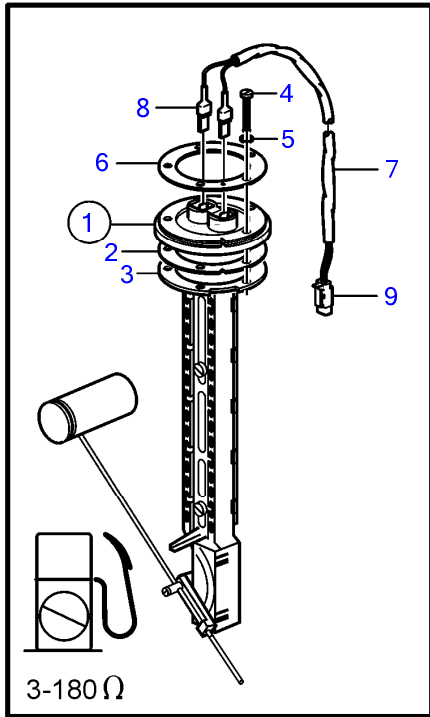

5.7GiCE-300-J, 5.7GiCE-300-JF, 5.7GiCE-300-M, 5.7GiCE-300-MF, 5.7GXICE-J, 5.7GXICE-JF, 5.7GXICE-M

24017

5.7GiCE-300-J, 5.7GiCE-300-JF, 5.7GiCE-300-M, 5.7GiCE-300-MF, 5.7GXICE-J, 5.7GXICE-JF, 5.7GXICE-M

REF	PART NO.	QTY	DESCRIPTION	SEE SEC.	NOTES
1		X		54163132	Shaded parts show changes from earlier design.
		1	Valve body	54163132	second design, introduced Jan. 2011, ser. no. A155443 and higher
2	21198760	1	Cover		
3	3841608	2	Wing nut		
4	21199454	1	Decal		
5	21469067	1	Control unit		SCU
	3809286	1	Software		Warehouse programming. This p/n can not be ordered, but will be used for invoicing.
	3809285	1	Software		Vodia-programming. This p/n can not be ordered, but will be used for invoicing.
6	21453160	1	Bracket		changed from earlier design
7	995525	4	Flange screw		
8	946544	3	Flange screw		
9	21438496	1	Hose, return		changed from earlier design, replaced by next part number
	22001321	1	Hose		
10	21438494	1	Hose, pressure		replaced by next part number, at ser. no. A1048130
	23230899	1	Hose, pressure		
11	21438492	1	Hose, starboard		changed from earlier design
12	21438490	1	Hose, port		changed from earlier design
13	984379	1	Nipple		
14	984378	1	Nipple		
15	(3852837)	2	Clamp		part not sold
16	21243557	1	Steering cylinder		replaced by next part number
	21937825	1	Steering cylinder		replaced by next part number
	23202356	1	Steering cylinder		
		4	• Sensor, position		not sold separately
17	21298577	1	• Kit, fittings		
18		1	• • Fitting		¼" NPT, not sold separately
19		1	• • Fitting		ORB-M, not sold separately
		1	• • O-ring		not sold separately
20		1	• Clevis pin		not sold separately
21		1	• Cotter pin		not sold separately
22		2	• Bushing		not sold separately
23		1	• Cable attachment		not sold separately
24	21277346	1	• Cap		
25	21234062	1	Clevis pin		
26	967707	1	Split pin		
27	3850931	2	Screw		
28	3853376	2	Split pin		
29	3588972	1	Cable kit, t		
30	21292450	1	Wiring harness		SCU
31	21292472	1	Wiring harness		Power
32		1	• Fuse		10A
33	984329	2	Clamp		
34	963675	1	Hex. socket screw		
35	944456	1	Hexagon nut