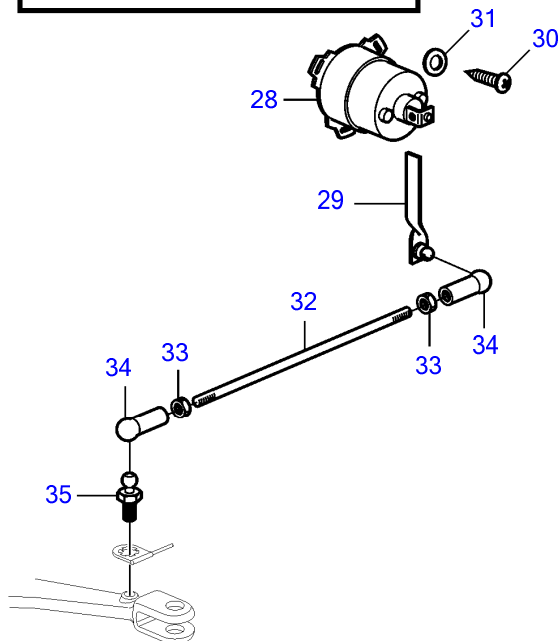

5.7GiCE-300-J, 5.7GiCE-300-JF, 5.7GiCE-300-M, 5.7GiCE-300-MF, 5.7GXICE-J, 5.7GXICE-JF, 5.7GXICE-M

24017

5.7GiCE-300-J, 5.7GiCE-300-JF, 5.7GiCE-300-M, 5.7GiCE-300-MF, 5.7GXICE-J, 5.7GXICE-JF, 5.7GXICE-M

REF	PART NO.	QTY	DESCRIPTION	SEE SEC.	NOTES
1		X		54163132	Shaded parts show changes from earlier design.
		1	Valve body	54163132	second design, introduced Jan. 2011, ser. no. A155443 and higher
2	21198760	1	Cover		
3	3841608	2	Wing nut		
4	21199454	1	Decal		
5	21469067	1	Control unit		SCU
	3809286	1	Software		Warehouse programming. This p/n can not be ordered, but will be used for invoicing.
	3809285	1	Software		Vodia-programming. This p/n can not be ordered, but will be used for invoicing.
6	21453160	1	Bracket		changed from earlier design
7	995525	4	Flange screw		
8	946544	3	Flange screw		
9	21438496	1	Hose, return		changed from earlier design, replaced by next part number
	22001321	1	Hose		
10	21438494	1	Hose, pressure		replaced by next part number, at ser. no. A1048130
	23230899	1	Hose, pressure		
11	21438492	1	Hose, starboard		changed from earlier design
12	21438490	1	Hose, port		changed from earlier design
13	984379	1	Nipple		
14	984378	1	Nipple		
15	(3852837)	2	Clamp		part not sold
16	21243557	1	Steering cylinder		replaced by next part number
	21937825	1	Steering cylinder		replaced by next part number
	23202356	1	Steering cylinder		
		4	• Sensor, position		not sold separately
17	21298577	1	• Kit, fittings		
18		1	• • Fitting		¼" NPT, not sold separately
19		1	• • Fitting		ORB-M, not sold separately
		1	• • O-ring		not sold separately
20		1	• Clevis pin		not sold separately
21		1	• Cotter pin		not sold separately
22		2	• Bushing		not sold separately
23		1	• Cable attachment		not sold separately
24	21277346	1	• Cap		
25	21234062	1	Clevis pin		
26	967707	1	Split pin		
27	3850931	2	Screw		
28	3853376	2	Split pin		
29	3588972	1	Cable kit, t		
30	21292450	1	Wiring harness		SCU
31	21292472	1	Wiring harness		Power
32		1	• Fuse		10A
33	984329	2	Clamp		
34	963675	1	Hex. socket screw		
35	944456	1	Hexagon nut