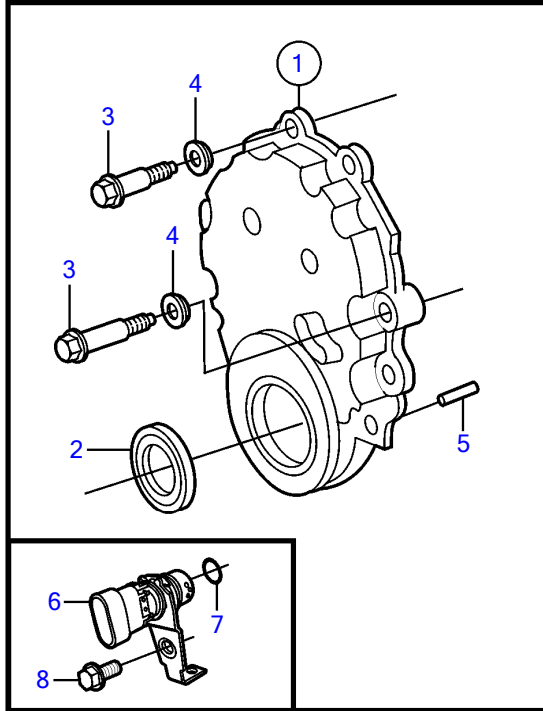

5.7GXICE-J, 5.7GXICE-JF, 5.7GXICE-M