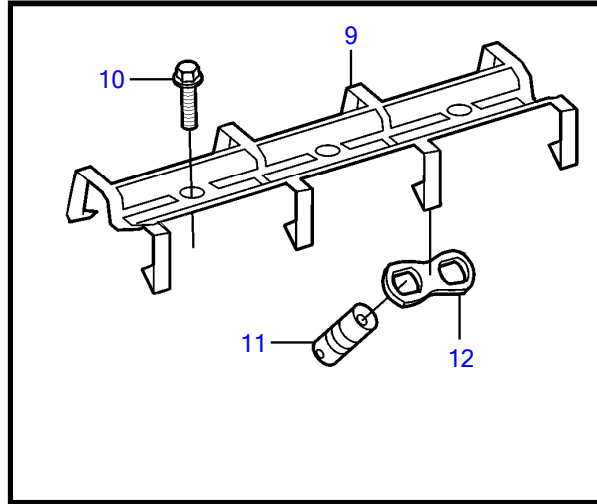

5.7GXICE-J, 5.7GXICE-JF, 5.7GXICE-M