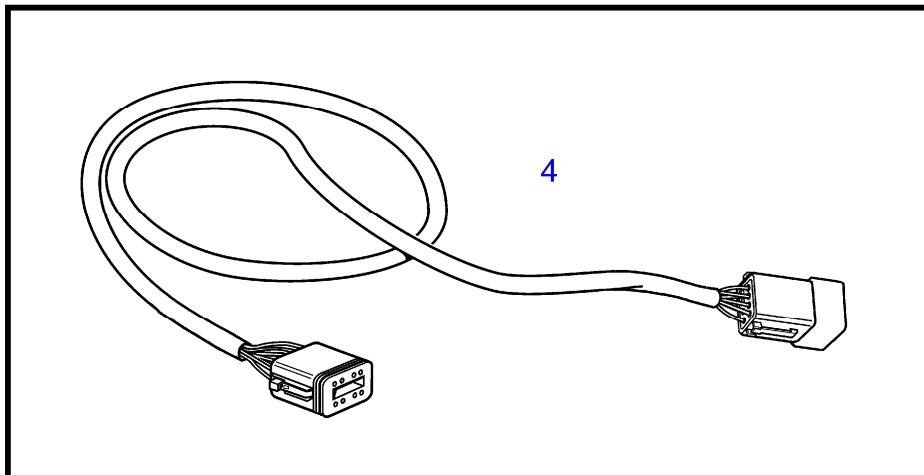

5.7GiCE-300-J, 5.7GiCE-300-JF, 5.7GiCE-300-M, 5.7GiCE-300-MF, 5.7GXICE-J, 5.7GXICE-JF, 5.7GXICE-M