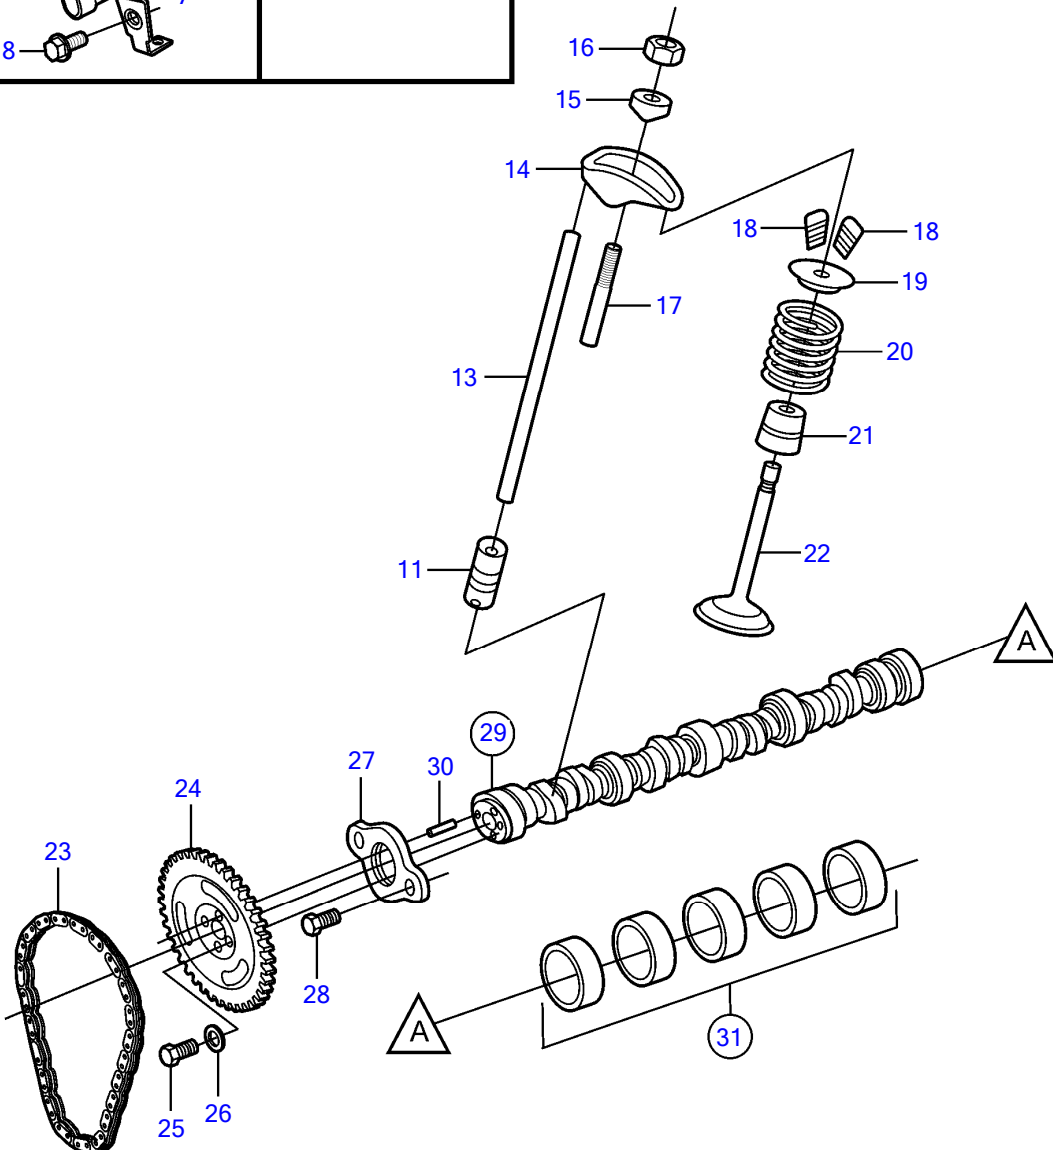

5.7GXICE-J, 5.7GXICE-JF, 5.7GXICE-M