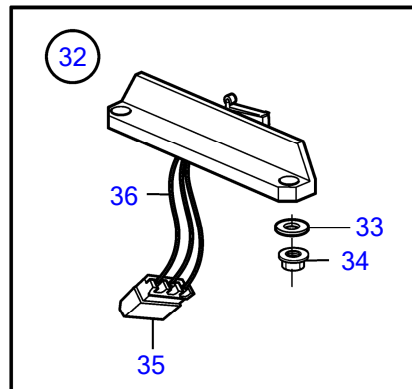

5.7GiCE-300-J, 5.7GiCE-300-JF, 5.7GXICE-J, 5.7GXICE-JF, 5.7GXICE-M

26371