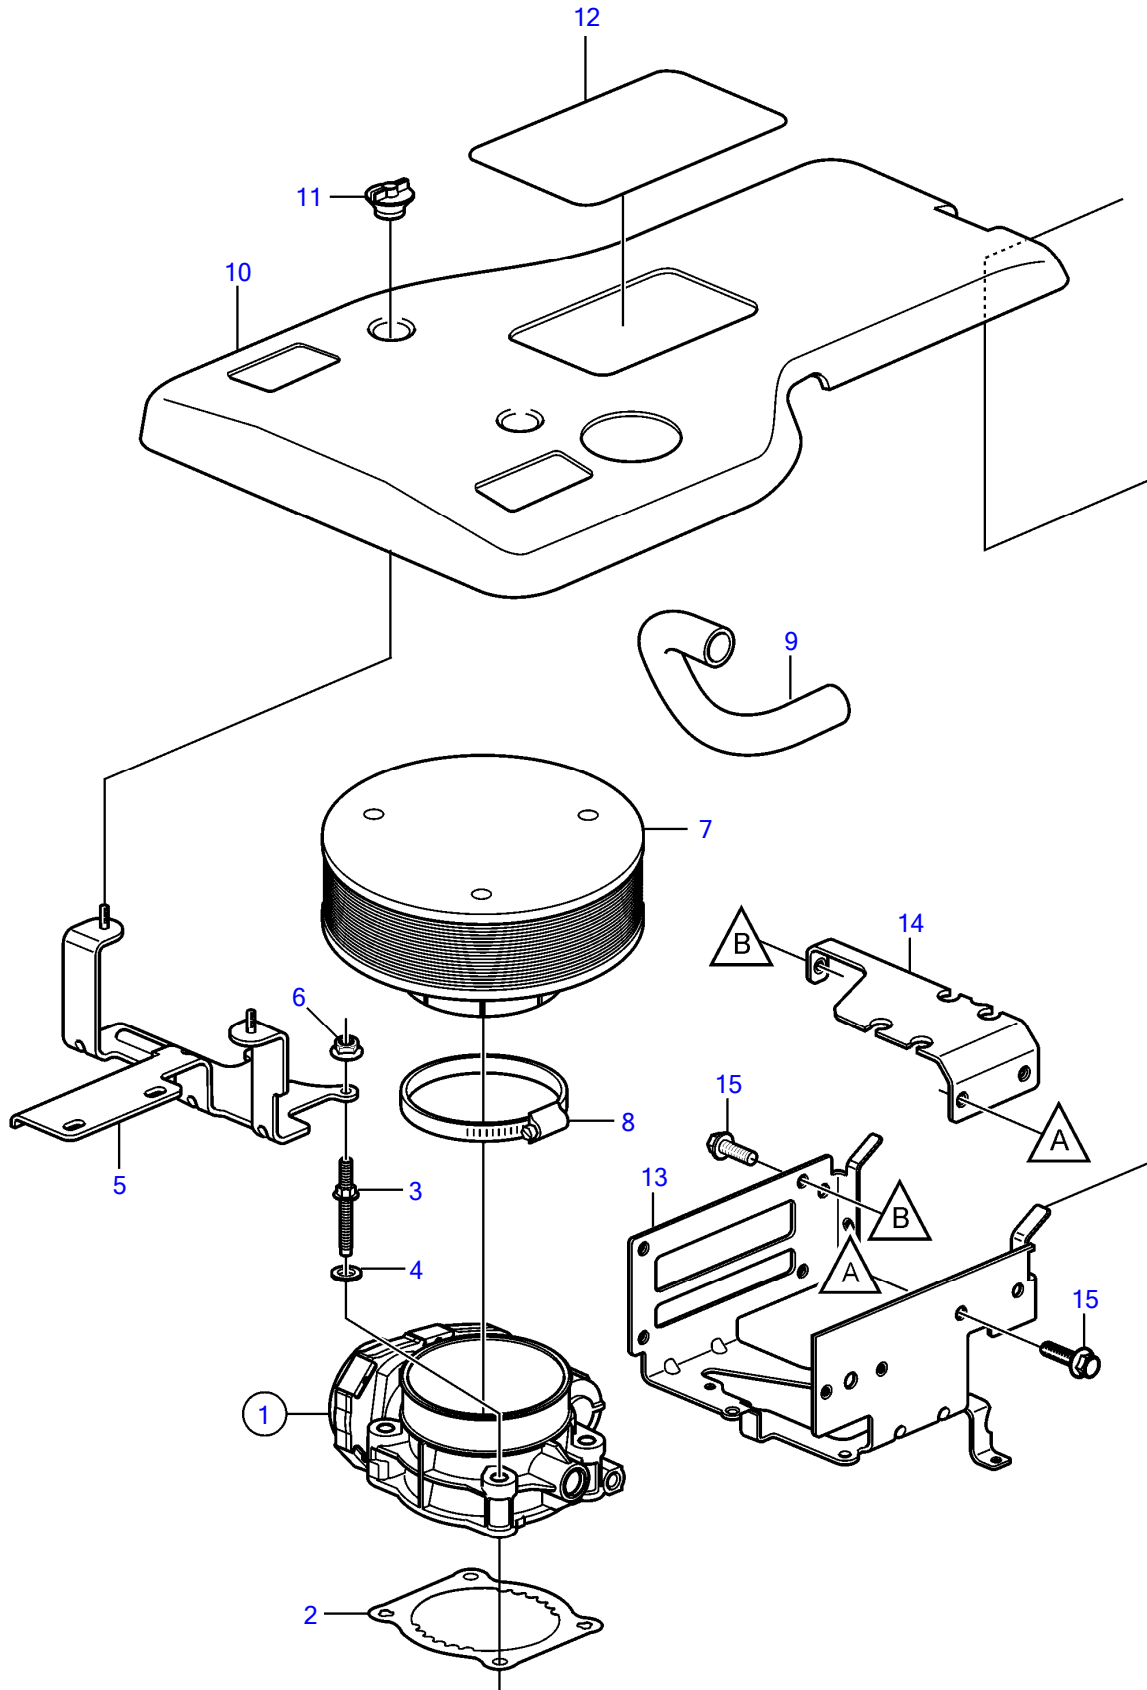

5.7GiCE-300-J, 5.7GiCE-300-JF, 5.7GiCE-300-M, 5.7GiCE-300-MF, 5.7GXICE-J, 5.7GXICE-JF, 5.7GXICE-M