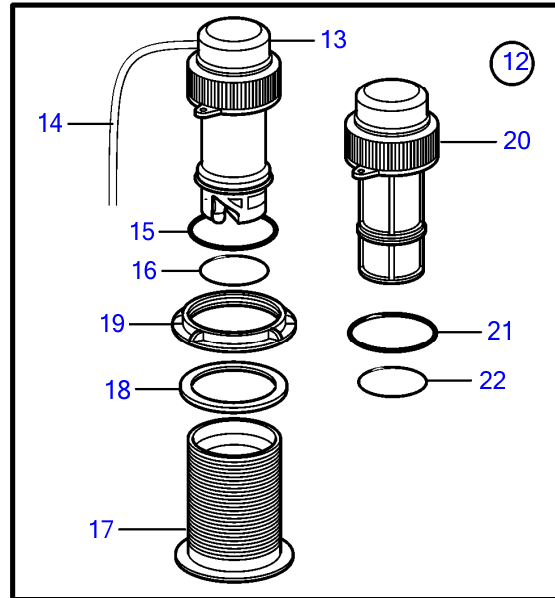

5.7GiCE-300-J, 5.7GiCE-300-JF, 5.7GiCE-300-M, 5.7GiCE-300-MF, 5.7GXICE-J, 5.7GXICE-JF, 5.7GXICE-M

24017

5.7GiCE-300-J, 5.7GiCE-300-JF, 5.7GiCE-300-M, 5.7GiCE-300-MF, 5.7GXICE-J, 5.7GXICE-JF, 5.7GXICE-M

REF	PART NO.	QTY	DESCRIPTION	SEE SEC.	NOTES
1		X		54163132	Shaded parts show changes from earlier design.
		1	Valve body	54163132	second design, introduced Jan. 2011, ser. no. A155443 and higher
2	21198760	1	Cover		
3	3841608	2	Wing nut		
4	21199454	1	Decal		
5	21469067	1	Control unit		SCU
	3809286	1	Software		Warehouse programming. This p/n can not be ordered, but will be used for invoicing.
	3809285	1	Software		Vodia-programming. This p/n can not be ordered, but will be used for invoicing.
6	21453160	1	Bracket		changed from earlier design
7	995525	4	Flange screw		
8	946544	3	Flange screw		
9	21438496	1	Hose, return		changed from earlier design, replaced by next part number
	22001321	1	Hose		
10	21438494	1	Hose, pressure		replaced by next part number, at ser. no. A1048130
	23230899	1	Hose, pressure		
11	21438492	1	Hose, starboard		changed from earlier design
12	21438490	1	Hose, port		changed from earlier design
13	984379	1	Nipple		
14	984378	1	Nipple		
15	(3852837)	2	Clamp		part not sold
16	21243557	1	Steering cylinder		replaced by next part number
	21937825	1	Steering cylinder		replaced by next part number
	23202356	1	Steering cylinder		
		4	• Sensor, position		not sold separately
17	21298577	1	• Kit, fittings		
18		1	• • Fitting		¼" NPT, not sold separately
19		1	• • Fitting		ORB-M, not sold separately
		1	• • O-ring		not sold separately
20		1	• Clevis pin		not sold separately
21		1	• Cotter pin		not sold separately
22		2	• Bushing		not sold separately
23		1	• Cable attachment		not sold separately
24	21277346	1	• Cap		
25	21234062	1	Clevis pin		
26	967707	1	Split pin		
27	3850931	2	Screw		
28	3853376	2	Split pin		
29	3588972	1	Cable kit, t		
30	21292450	1	Wiring harness		SCU
31	21292472	1	Wiring harness		Power
32		1	• Fuse		10A
33	984329	2	Clamp		
34	963675	1	Hex. socket screw		
35	944456	1	Hexagon nut