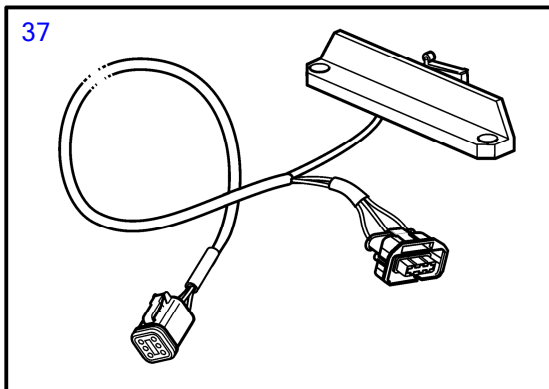

5.7GiCE-300-J, 5.7GiCE-300-JF, 5.7GXICE-J, 5.7GXICE-JF, 5.7GXICE-M

26371