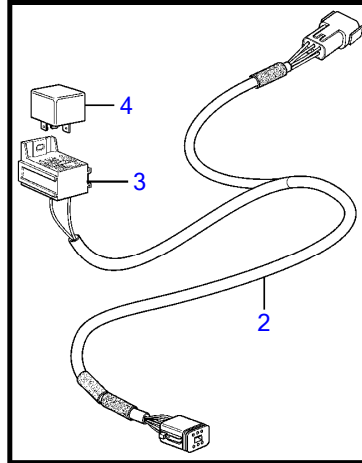

5.7GiCE-300-M, 5.7GXICE-M

25475