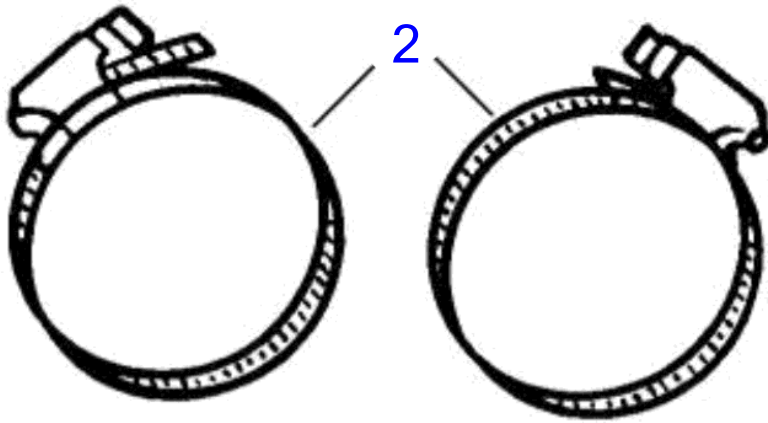

5.0GiPEFS, 5.0GLPEFS, 5.7GSiPEFS, 5.7GSPEFS

12777