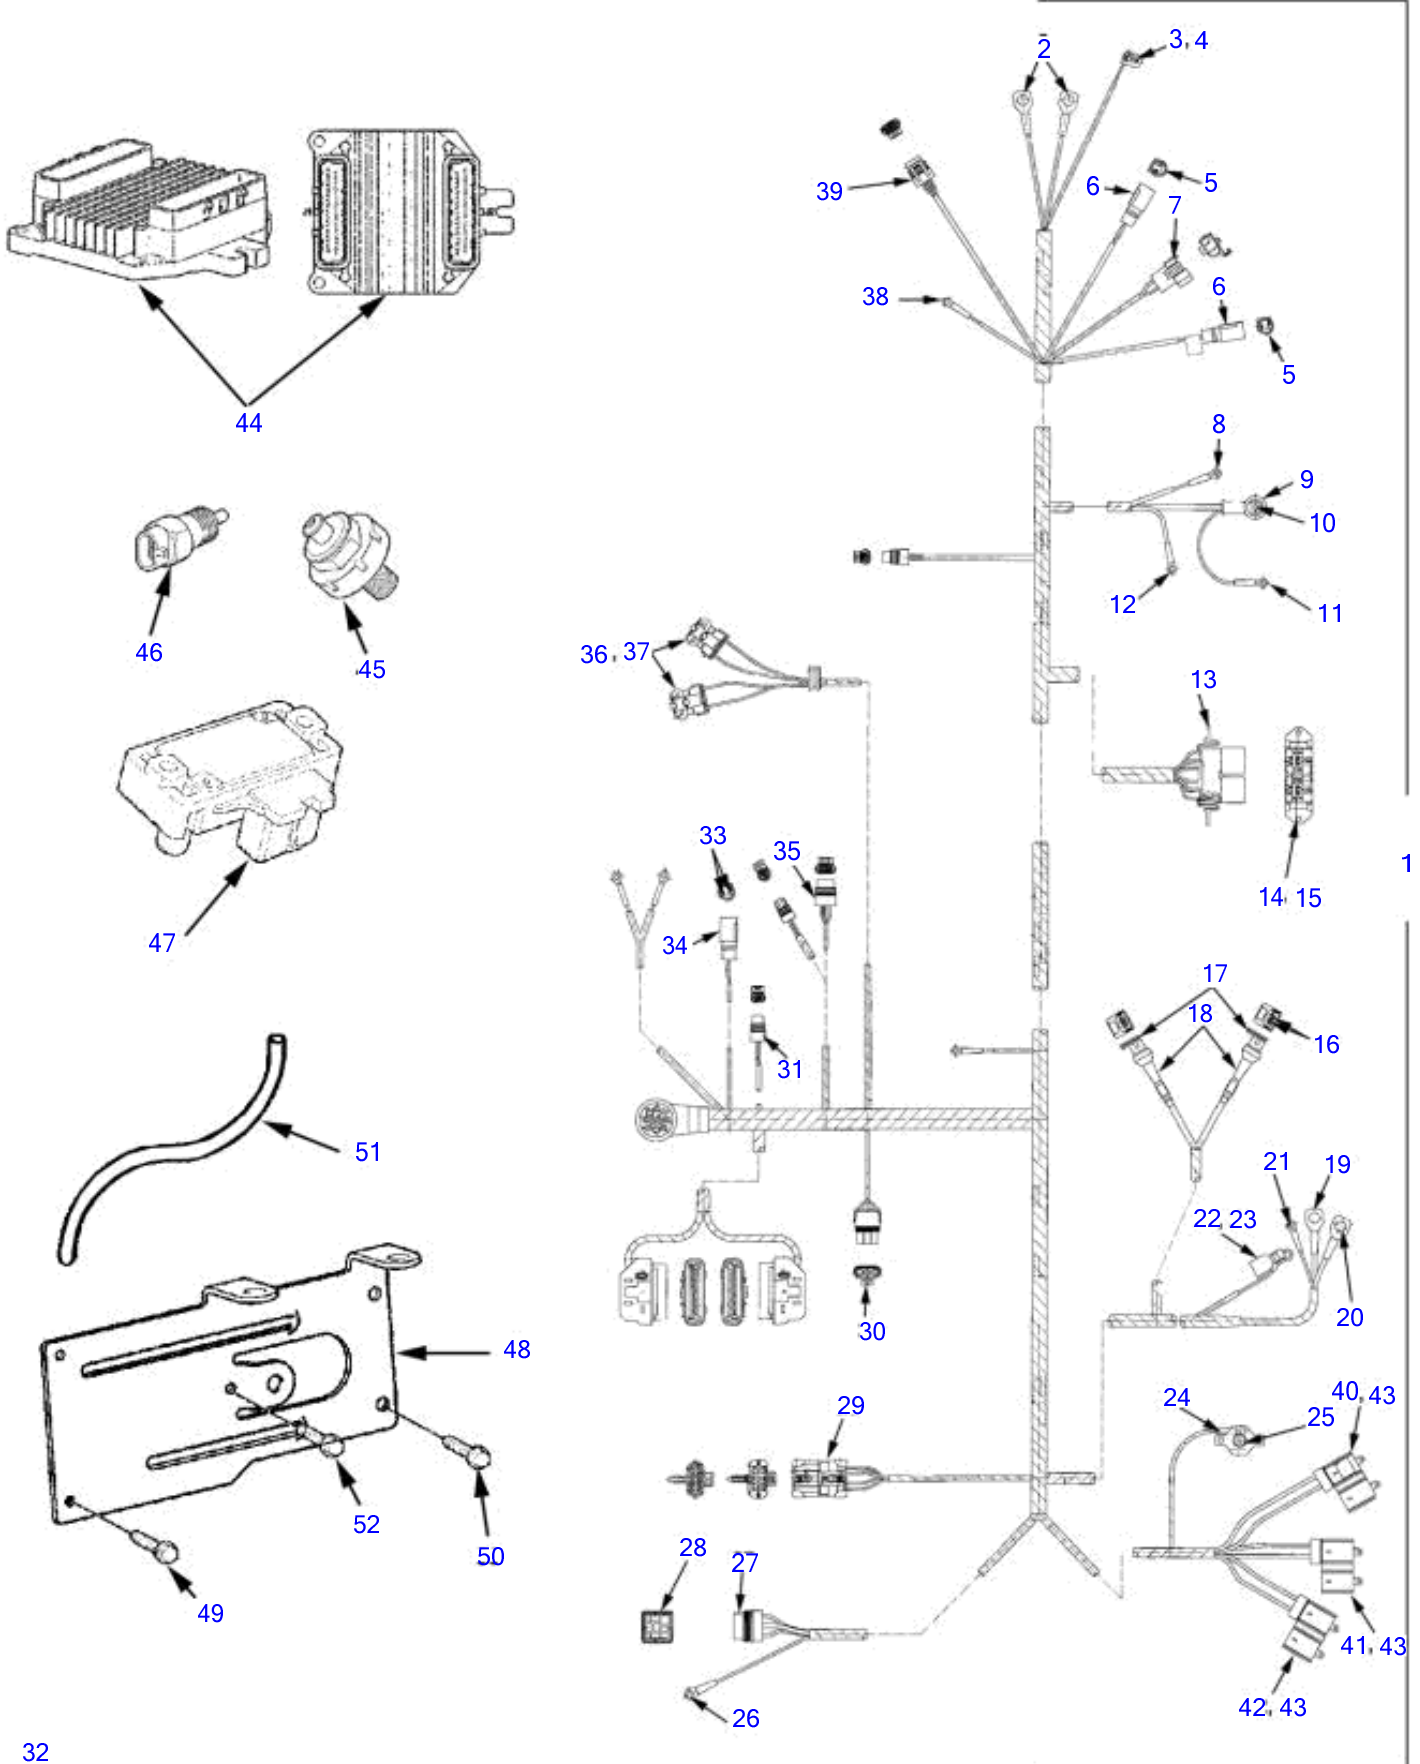

## 5.7GSIPEFS, 5.7GSPEFS

REF	PART NO.	QTY	DESCRIPTION	NOTES
55	3850474	1	Gauge	
56	3857778	1	Sump	
57	3853199	1	Retainer, oil pump shaft	
58	3853198	1	Shaft	
59	3857664	5	Nut, oil baffle	
60	3853234	2	Bolt, oil pump	
61	(3860402)	1	Tube	Obsolete part, Gi/GSi
	3850249	1	Tube	GL/GS
62	3856125	1	Oil pump	
63	3850559	1	Filter	
64	3850660	1	Fitting, oil pressure switch	Gi/GSi
65	3850490	1	Fitting, drain, knock sensor	Gi/GSi
66	3852215	1	Sensor, oil pressure	Gi/GSi
67	3852503	1	Elbow, oil sender	
68	3855776	1	Adapter, oil sender	
69	3858437	1	Rubber coupling	
70	3853274	6	Stud, coupler to flywheel	
71	3853273	6	Nut, stud, coupler to stud	
	3853202	2	Stud, oil pan	Not shown
72	3855739	8	Grommet, timing cover	
73	3856140	1	Pin, rear oil seal housing	
74	3855972	2	Pin, oil pump location	
75	3856151	3	Washer, bolt, cam sprocket	
76	3856144	1	Retainer, lifter guide	
77	3853171	3	Screw, lifter guide retainer	
78	3850740	1	Plug, water drain, block	

## 5.0GiPEFS, 5.0GLPEFS, 5.7GSiPEFS, 5.7GSPEFS

REF	PART NO.	QTY	DESCRIPTION	NOTES
1	(3858124)	1	Cylinder head gasket, upper engine	Obsolete part
	3850355	1	• Gasket	
	3850405	1	• Gasket	
	3850423	1	• O-ring	
	3850424	1	• O-ring	
	3850496	2	• Gasket	
	3850819	1	• O-ring	
	3850820	1	• O-ring	
	3852071	1	• O-ring	
	3852109	1	• Gasket	
	3852111	1	• Gasket	
	(3852172)	1	• Hose clamp	Obsolete part
	(3852196)	2	• Hose clamp	Obsolete part
	3852468	2	• Gasket	
	3852529	2	• Hose clamp	
	3852687	2	• Gasket	
	3853279	1	• Gasket	
	3853280	1	• Gasket	
	3853380	2	• Cylinder head gasket	
	(3854925)	1	• Hose clamp	Obsolete part
	3855814	8	• Valve stem seal	
	3857648	8	• Valve stem seal	
	3857662	1	• Intake gasket kit	
2	(3856153)	1	Overhaul gasket kit, lower engine	Obsolete part
	3851981	1	• Washer	
	3852033	1	• O-ring	
	(3852095)	1	• Gasket	Obsolete part
	3852477	2	• Gasket	
	3852656	1	• Gasket	
	3852657	1	• Seal	
	3852834	1	• Gasket	
	3853674	1	• O-ring	
	3856138	1	• Gasket kit	
	3856594	1	• Timing gear cover	