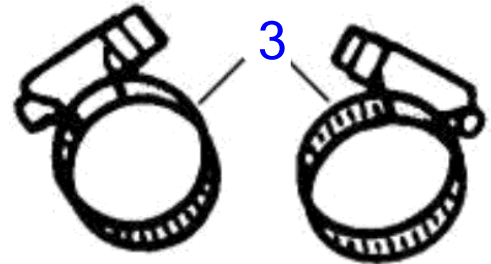

5.0GiPEFS, 5.0GLPEFS, 5.7GSiPEFS, 5.7GSPEFS

12777