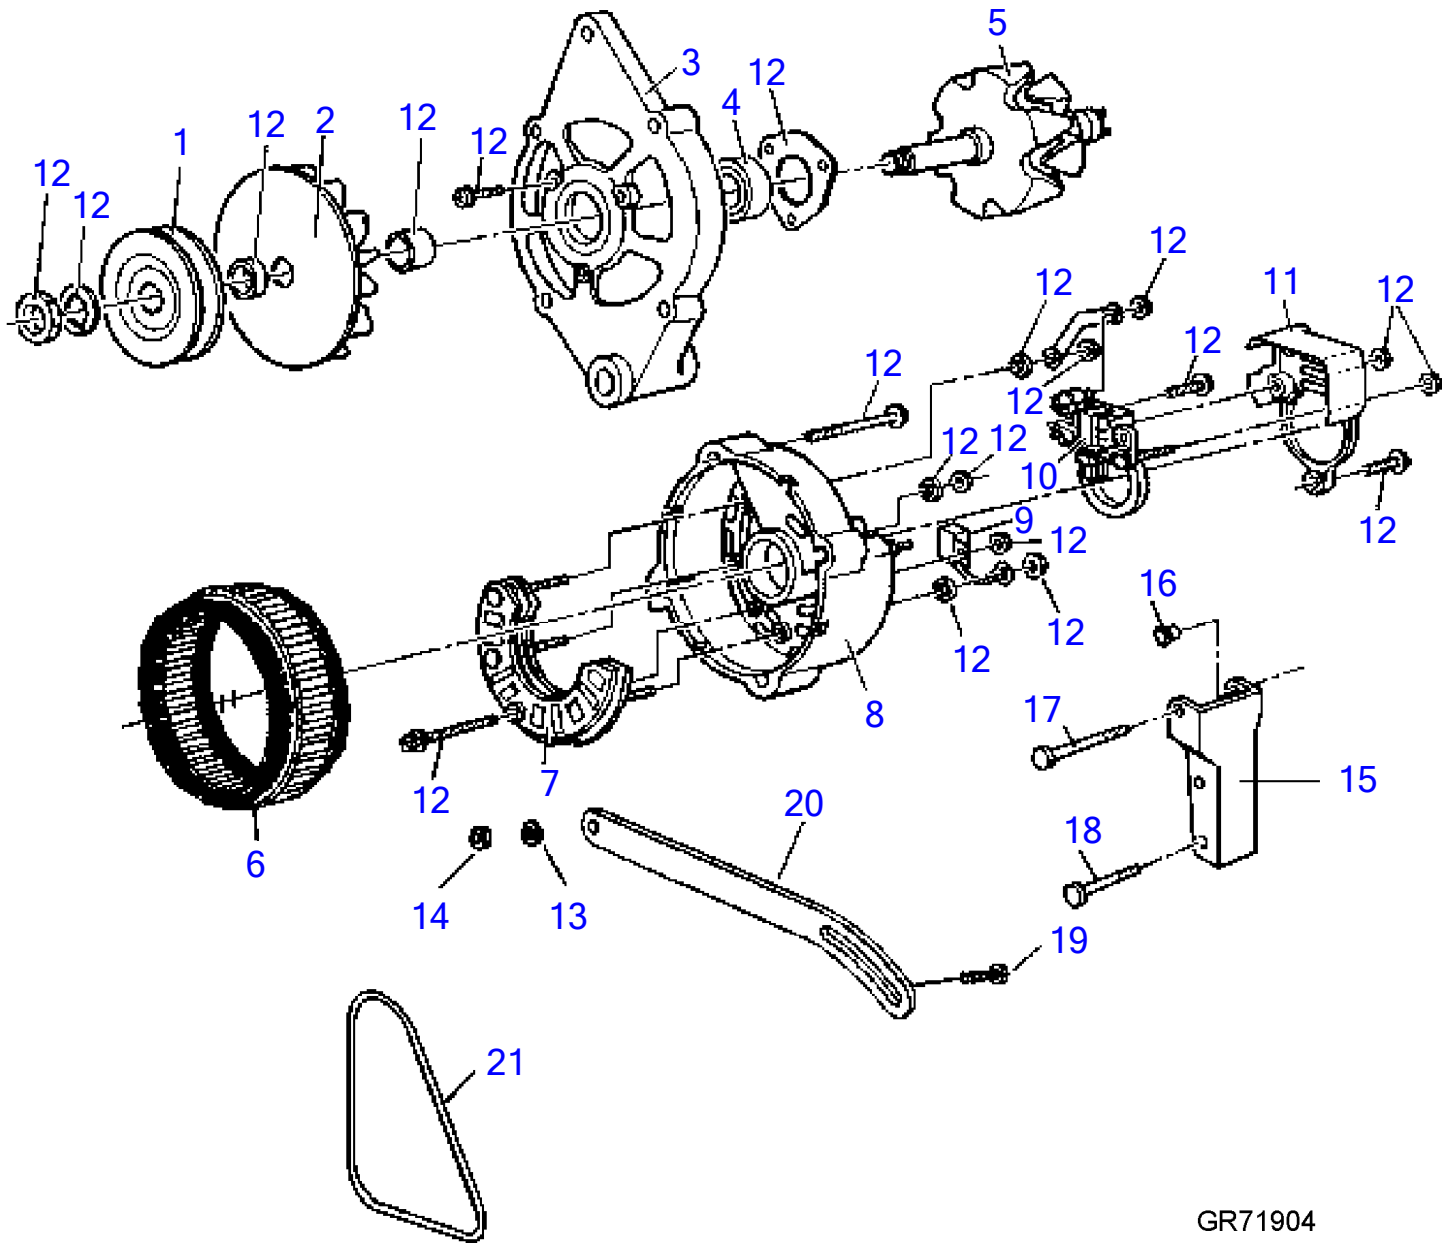

5.0GLPEFS, 5.7GSPEFS

GR71904