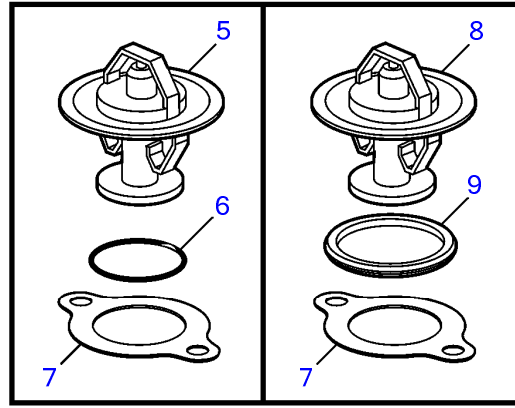

5.0GiPEFS, 5.7GSiPEFS

25146