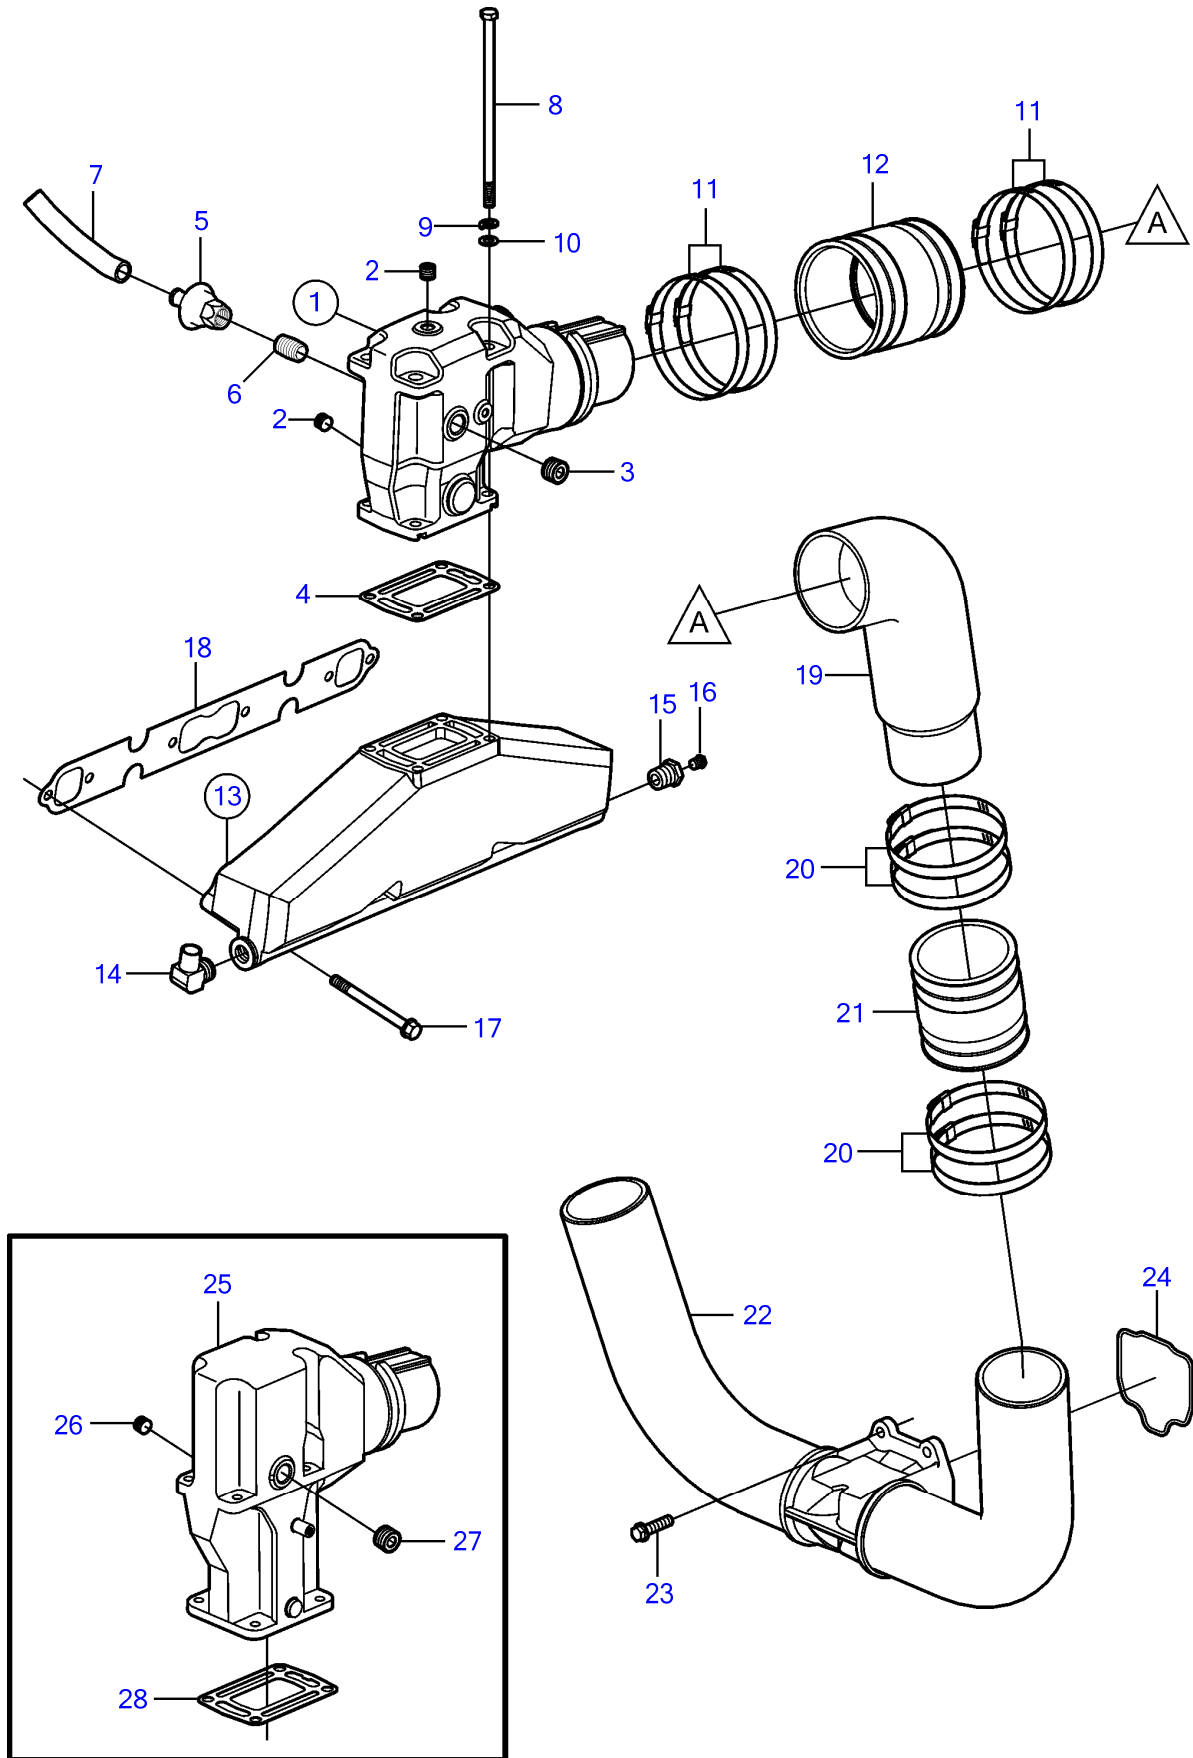

5.0GLPEFS, 5.7GSPEFS

24456