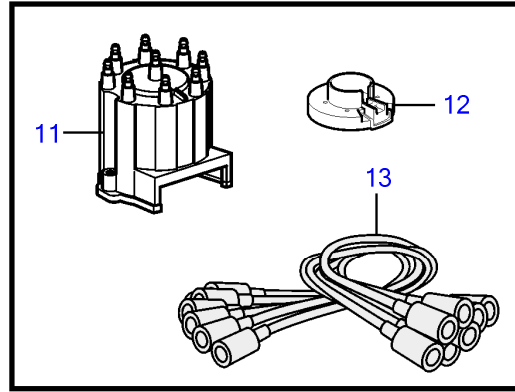

5.0GiPEFS, 5.7GSiPEFS

25146