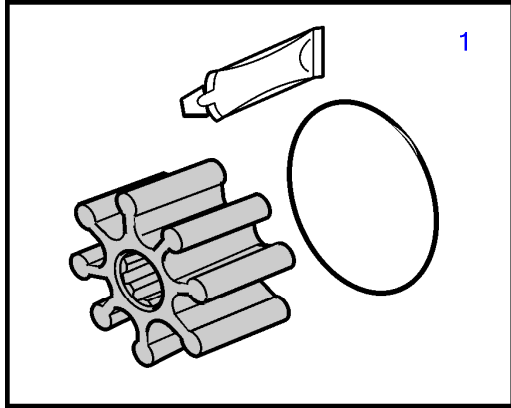

5.0GiPEFS, 5.7GSiPEFS

25146

CLICK HERE TO **DOWNLOAD** THE COMPLETE MANUAL

- Thank you very much for reading the preview of the manual.
- You can download the complete manual from: [www.heydownloads.com](http://www.heydownloads.com) by clicking the link below

## 5.7GSIPEFS, 5.7GSPEFS

REF	PART NO.	QTY	DESCRIPTION	NOTES
55	3850474	1	Gauge	
56	3857778	1	Sump	
57	3853199	1	Retainer, oil pump shaft	
58	3853198	1	Shaft	
59	3857664	5	Nut, oil baffle	
60	3853234	2	Bolt, oil pump	
61	(3860402)	1	Tube	Obsolete part, Gi/GSi
	3850249	1	Tube	GL/GS
62	3856125	1	Oil pump	
63	3850559	1	Filter	
64	3850660	1	Fitting, oil pressure switch	Gi/GSi
65	3850490	1	Fitting, drain, knock sensor	Gi/GSi
66	3852215	1	Sensor, oil pressure	Gi/GSi
67	3852503	1	Elbow, oil sender	
68	3855776	1	Adapter, oil sender	
69	3858437	1	Rubber coupling	
70	3853274	6	Stud, coupler to flywheel	
71	3853273	6	Nut, stud, coupler to stud	
	3853202	2	Stud, oil pan	Not shown
72	3855739	8	Grommet, timing cover	
73	3856140	1	Pin, rear oil seal housing	
74	3855972	2	Pin, oil pump location	
75	3856151	3	Washer, bolt, cam sprocket	
76	3856144	1	Retainer, lifter guide	
77	3853171	3	Screw, lifter guide retainer	
78	3850740	1	Plug, water drain, block	