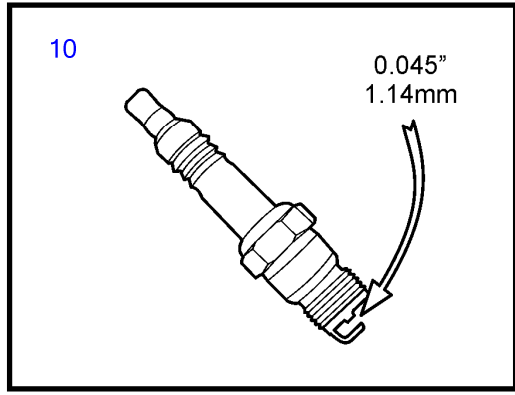

5.0GiPEFS, 5.7GSiPEFS

25146