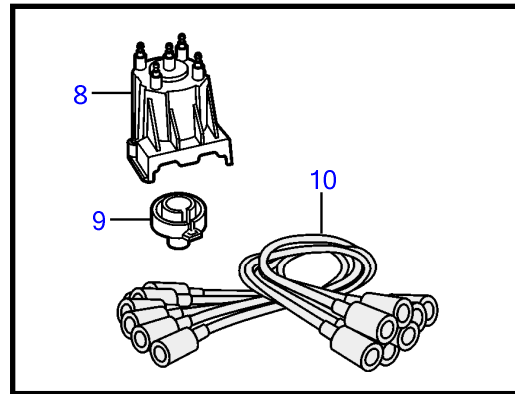

3.0GSMLKD, 3.0GSPLKD

25128