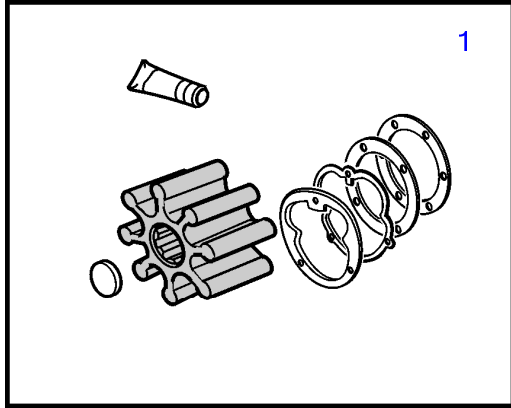

3.0GSMLKD, 3.0GSPLKD

25128

CLICK HERE TO **DOWNLOAD** THE COMPLETE MANUAL

- Thank you very much for reading the preview of the manual.
- You can download the complete manual from: [www.heydownloads.com](http://www.heydownloads.com) by clicking the link below

## 3.0GSMLKD, 3.0GSPLKD

REF	PART NO.	QTY	DESCRIPTION	NOTES
1	3853457	1	Housing	
2	3854901	1	Inspection cover, flywheel	
3	(3853002)	1	Gasket, flywheel hsg	
4	(3852832)	1	Hose, flywheel hsg	
5	3852421	7	Screw, flywheel cover to hsg	
6	3853326	1	Flange screw, flywheel hsg to engine	
7	3852002	1	Tab washer, ground stud, flywheel hsg	Starboard
8	3852058	1	Washer, ground stud, flywheel hsg	
9	3853806	1	Rubber cushion	
10	959968	4	Hexagon screw, rear mount to transom plate	
11	(3852155)	4	Washer, rear mount to transom plate	
12	3850930	2	Hexagon screw, rear mount	
13	3850929	2	Lock nut, rear mount	
14	3852540	2	Washer, rear mount to flywheel hsg	
15	3852539	2	Square nut	
16	3852542	2	Washer	
17	3850571	1	Stud, flywheel hsg to engine	Ground
18	(3852065)	2	Nut, terminal to ground stud, flywheel hsg	
19	(3852070)	1	Washer, ground stud, flywheel hsg	Starboard
20	3852622	2	Washer, rear mount	

3.0GSMLKD, 3.0GSPLKD

REF	PART NO.	QTY	DESCRIPTION	NOTES
1	3854858	1	Pump	
2	3855104	1	• Fuel filter	
3		1	• • Seal	not sold separately
4		1	• • Filter	not sold separately
5	(3853397)	2	Screw	
6	3854865	1	Gasket	
7	(3852453)	1	Fitting	
8	(3854869)	1	Fuel pipe	
9	(3852427)	1	Clamp	
10	(3854242)	1	Hose	L=39"
11	948211	1	Cable tie	
12	3852489	1	Adapter	