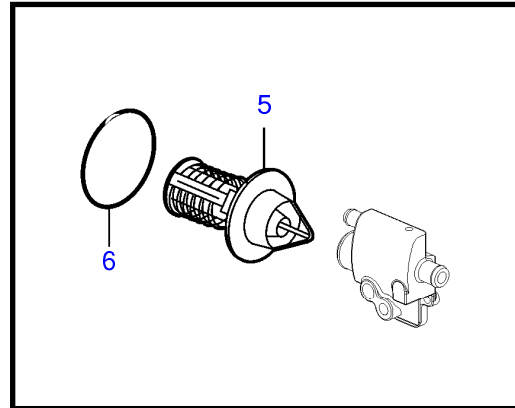

3.0GSMLKD, 3.0GSPLKD

25128