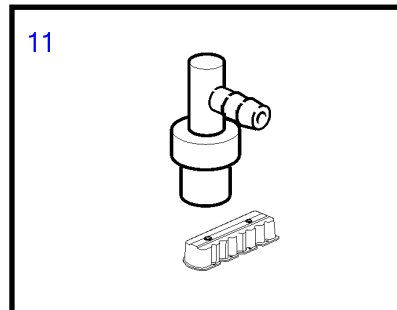

3.0GSMLKD, 3.0GSPLKD

25128