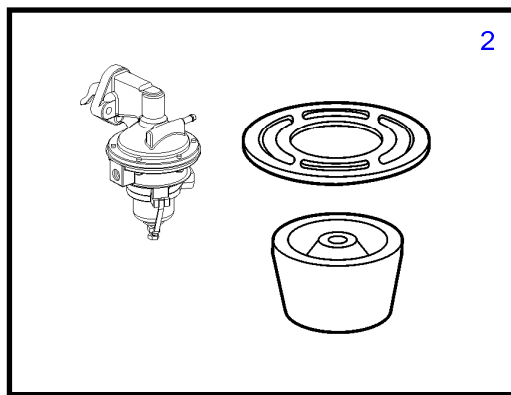

3.0GSMLKD, 3.0GSPLKD

25128