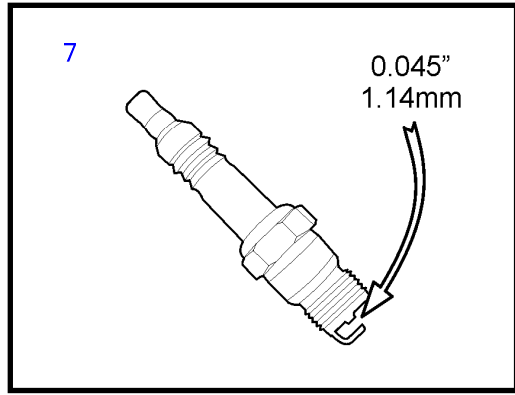

3.0GSMLKD, 3.0GSPLKD

25128