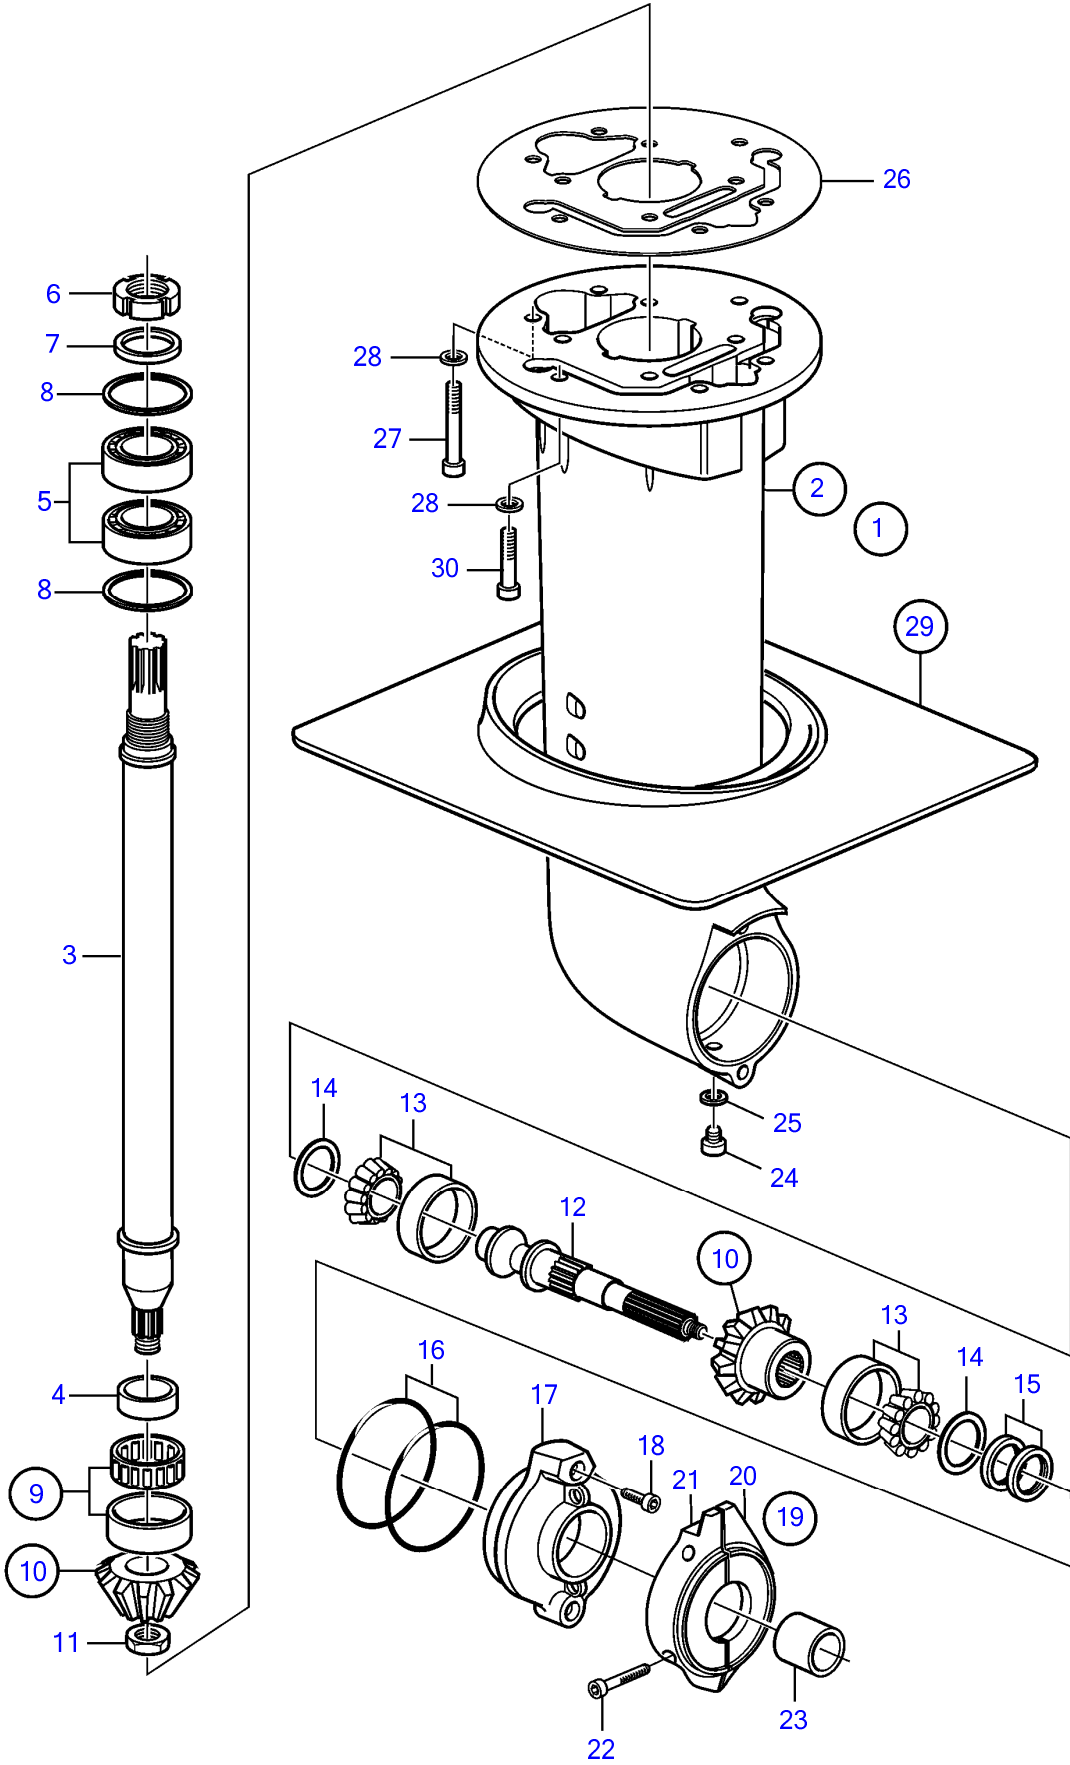

130S-C, 130SR-C