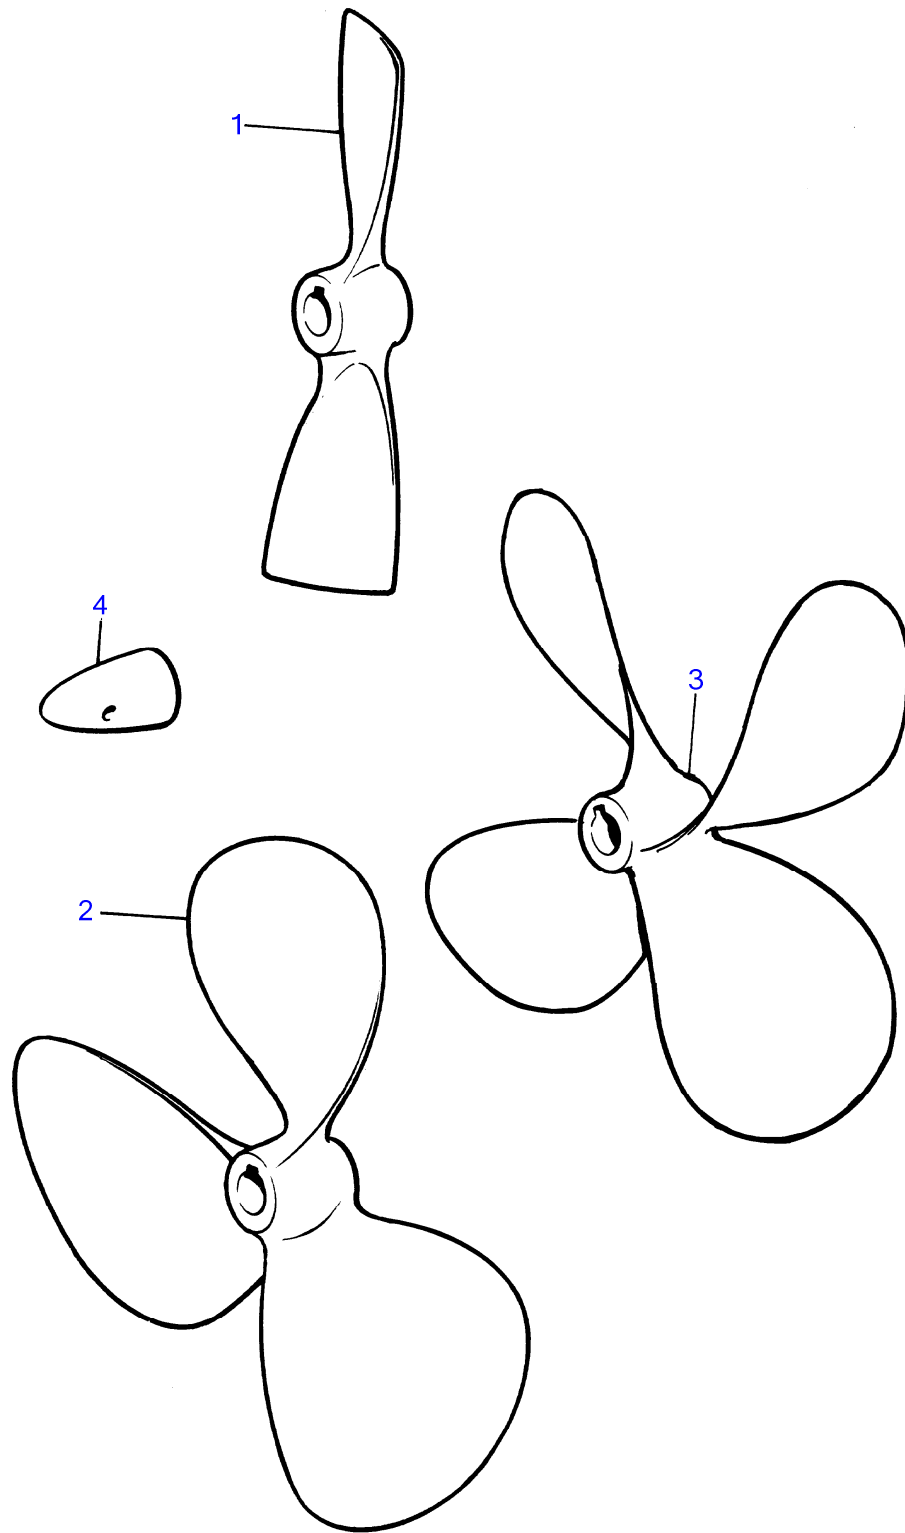

150S-C, 150SR-C

15176