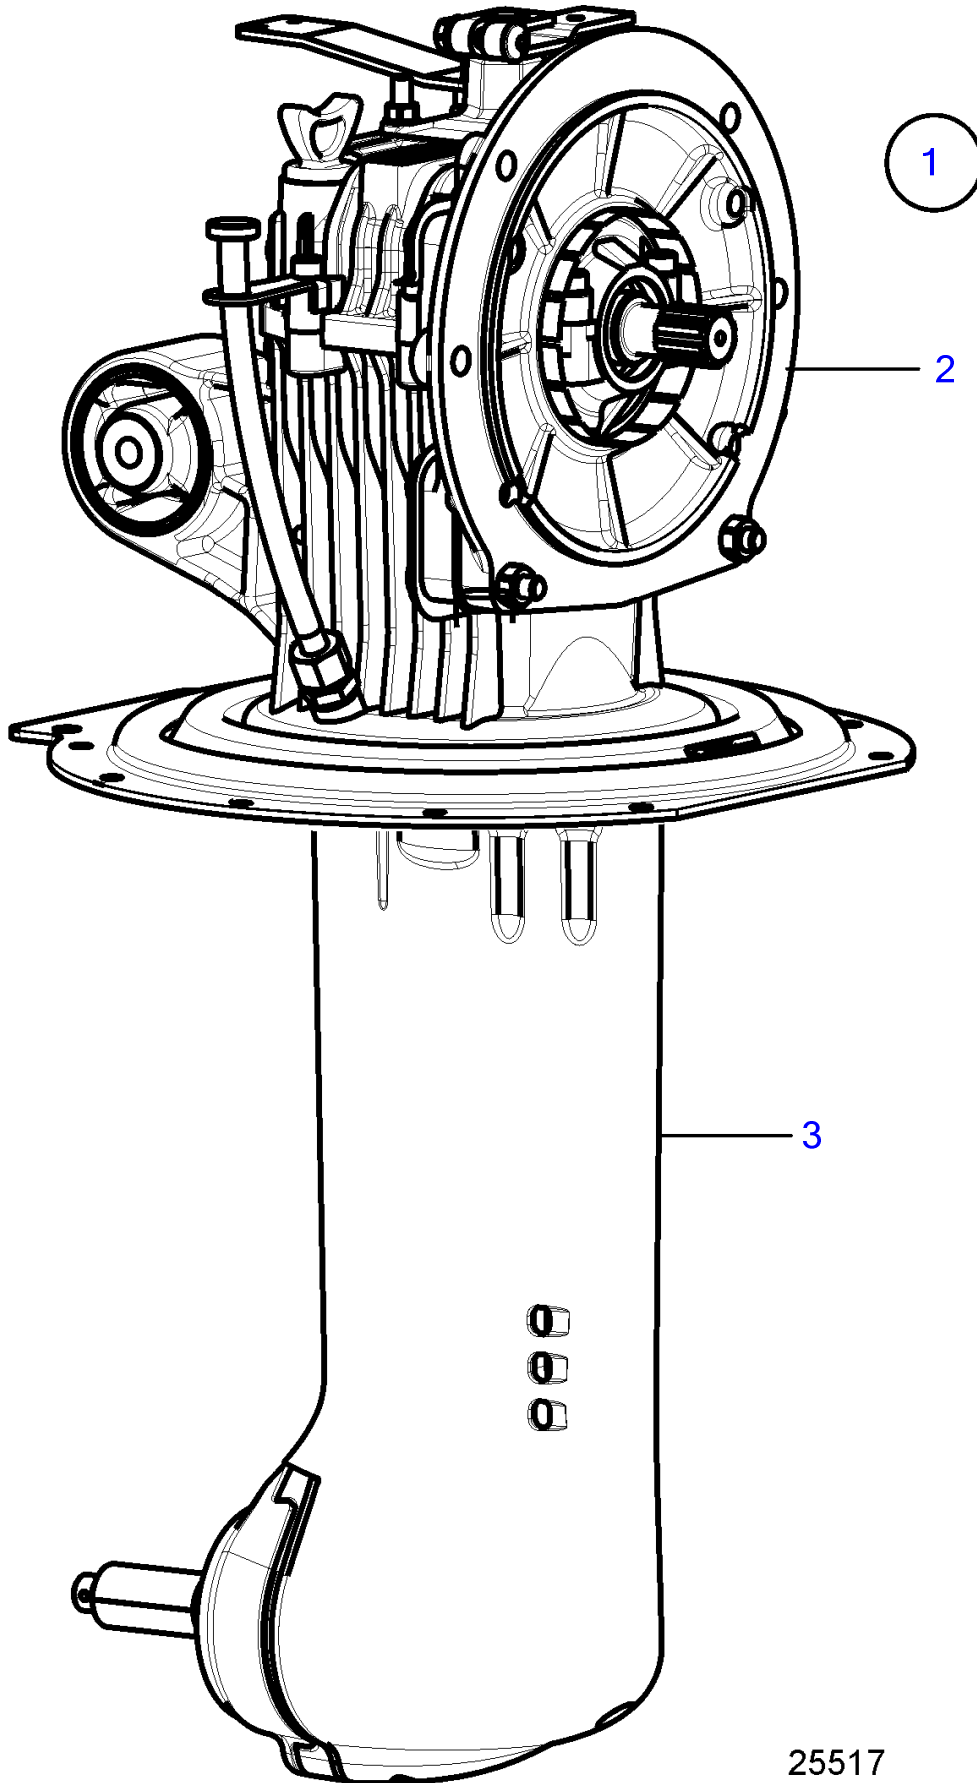

130S, 130S-B, 130SR, 130SR-A, 130SR-B

25517