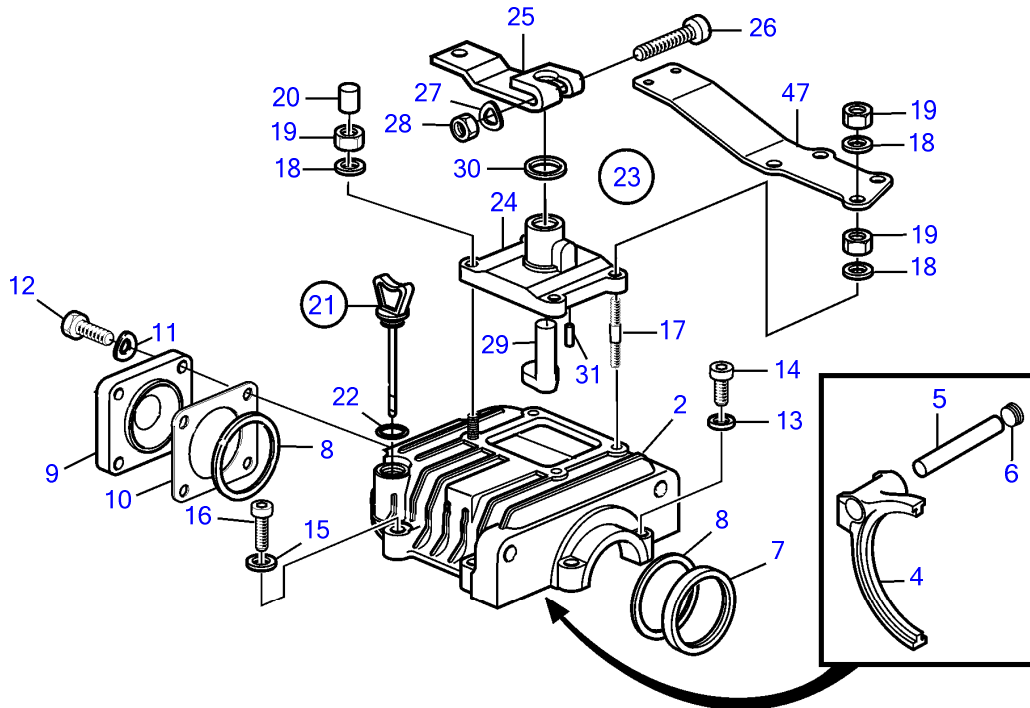

130S, 130S-B, 130SR, 130SR-A, 130SR-B