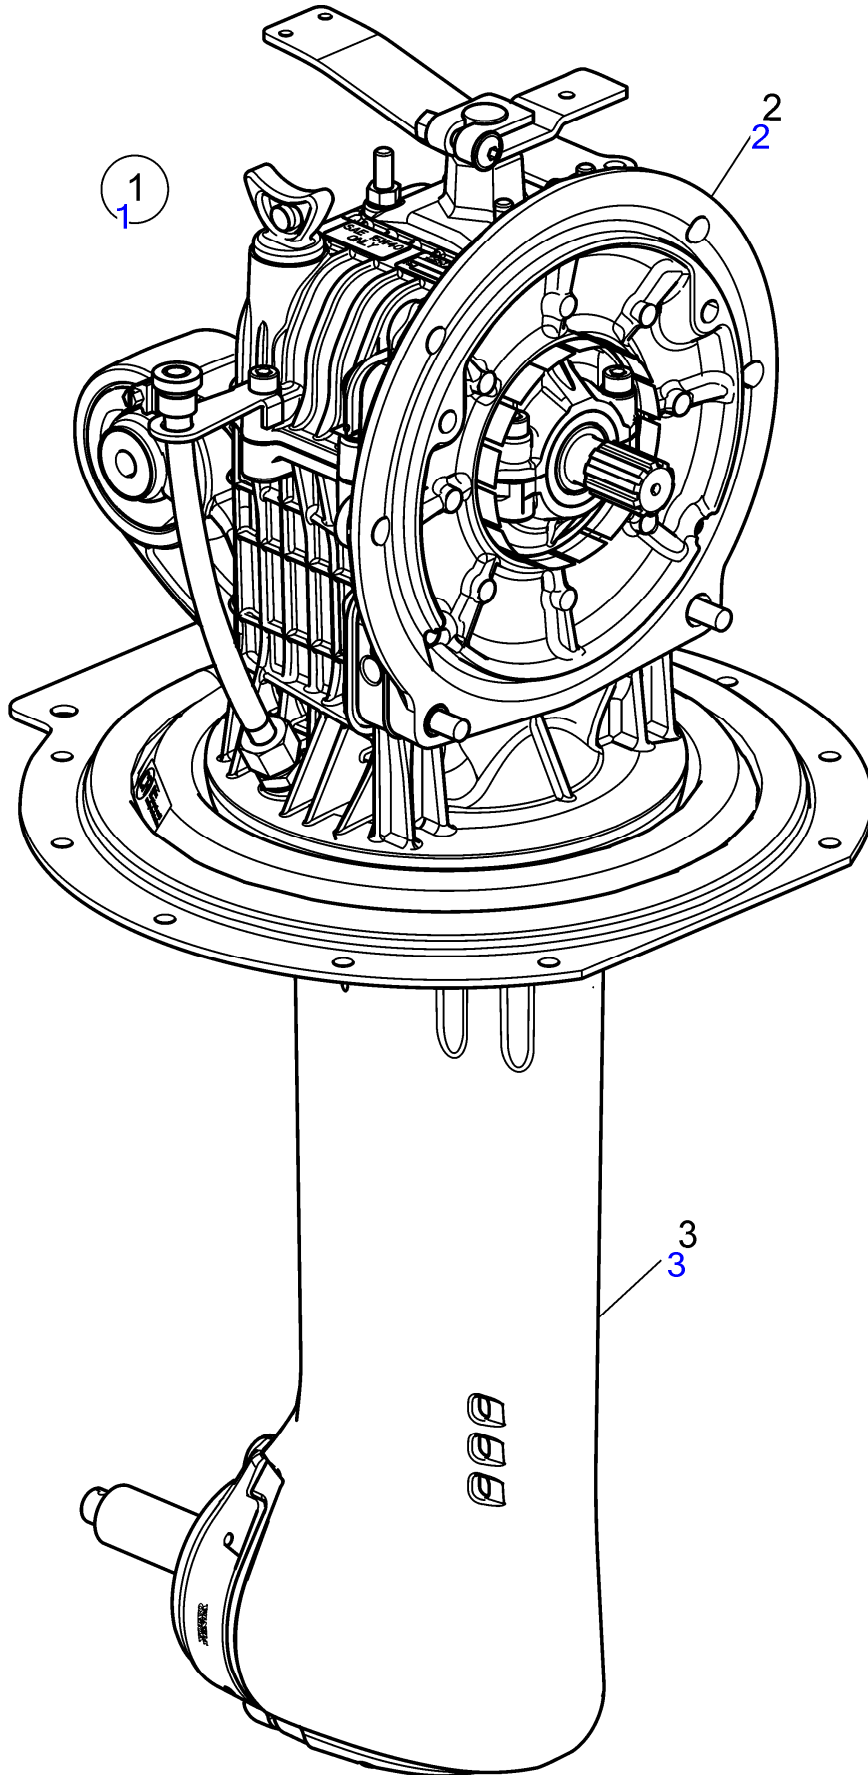

150S-D, 150SR-D