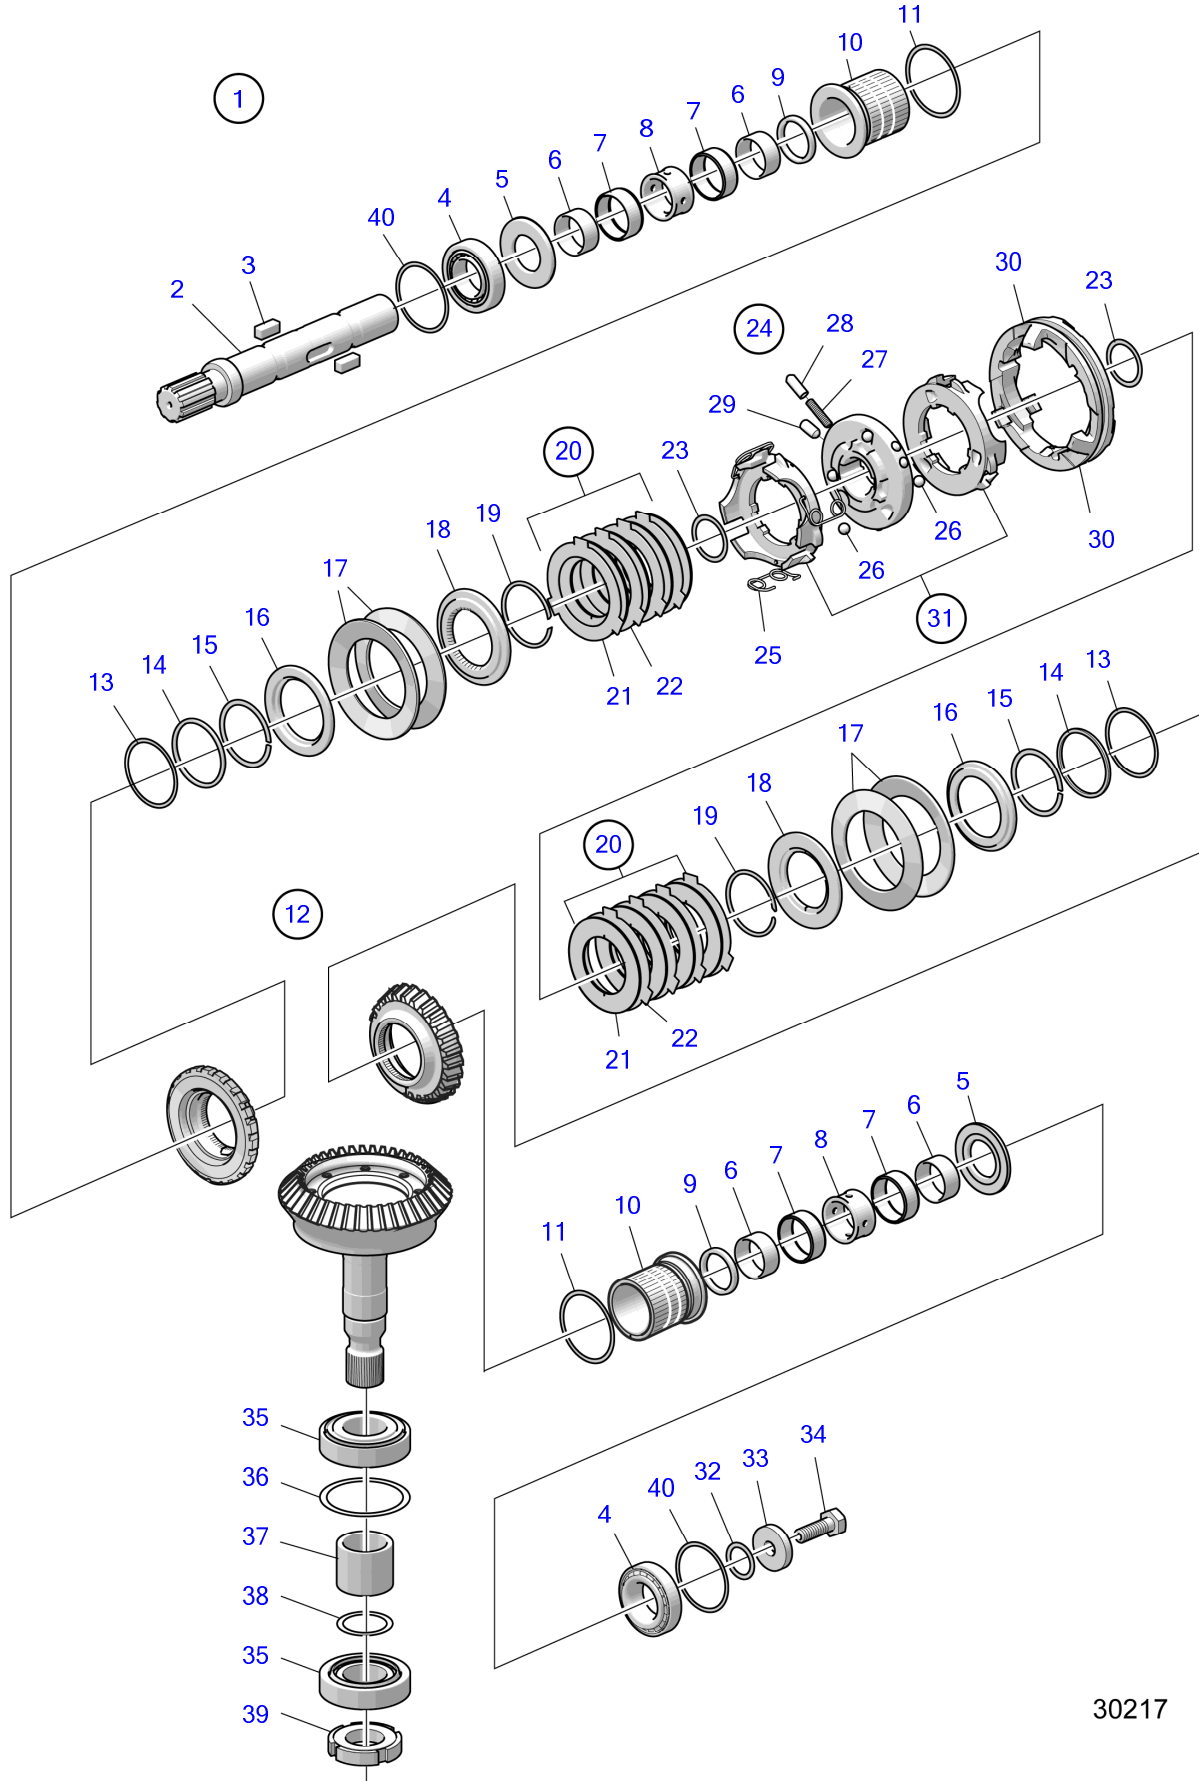

30217

150S, 150S-B, 150SR, 150SR-B

REF	PART NO.	QTY	DESCRIPTION	NOTES
1	888326	1	Gear housing	
2	3843548	1	• Input shaft	(3808936)
3	3582591	2	• Key	
4	183834	2	• Roller bearing	
5	3582571	2	• Thrust washer	
6	3582904	4	• Inner race	
7	3582905	4	• Needle bearing	
8	3582906	2	• Spacer tube	
9	3586558	2	• Ring	
10	3586546	2	• Bushing	
11	3582908	X	• Shim	TH=0.10mm
	3586721	X	• Shim	TH=0.15mm
	3582911	X	• Shim	TH=0.20mm
	3582910	X	• Shim	TH=0.30mm
	3586723	X	• Shim	TH=0.50mm
12	3586547	1	• Gear set	
13	948298	X	• Shim	TJ=0.10mm (3582566)
	948299	X	• Shim	TJ=0.15mm (3582567)
	3582568	X	• Shim	TH=0.20mm
	948300	X	• Shim	TH=0.30mm, (3582569)
	3586724	X	• Shim	TH=0.50mm
	3586728	X	• Shim	TH=1.00mm
14	3586555	2	• Spacer	
15	3582917	2	• Lock ring	
16	3586557	2	• Disc spring	
17	3586556	2	• End disc	
18	3582577	2	• Lock ring	
19	3582579	8	• Disc	
20	3582578	8	• Disc	
21	3582872	X	• Shim	TH=0.15mm
	3583430	X	• Shim	TH=0.20mm
	3583429	X	• Shim	TH=0.30mm
	3582580	X	• Shim	TH=0.40mm
	3582581	X	• Shim	TH=0.50mm
	3582582	X	• Shim	TH=0.60mm
	3582583	X	• Shim	TH=0.70mm
22	3594258	1	• Gear selector contro	
23	3582024	3	• • Torsion spring	
24	3586532	1	• • Plate	Replaced by service kit 40005266
25	3594267	1	• • Guide sleeve	
26	3582585	6	• • Ball	
27	3582590	3	• • Pin	
28	3582588	3	• • Spring	
29	3582589	3	• • Stop pin	
30	3586525	1	• • Guide sleeve	Replaced by service kit 40005266
	40005266	1	• • Service kit, sliding sleeve	
31	3586533	1	• • Plate	Replaced by service kit 40005266
32	3586725	X	• Shim	TH=0.10mm
	3586726	X	• Shim	TH=0.15mm
	3582900	X	• Shim	TH=0.20mm
	3582901	X	• Shim	TH=0.50mm
	3586727	X	• Shim	TH=1.00mm
33	3582899	1	• Washer	
34	3808717	1	• Screw	
35	3588826	1	• Shaft	
36	11041	2	• Roller bearing	
37	3586729	X	• Shim	TH=0.10mm
	3582874	X	• Shim	TH=0.15mm
	3582875	X	• Shim	TH=0.20mm
	3586730	X	• Shim	TH=0.50mm
	3586731	X	• Shim	TH=1.00mm
38	3586509	1	• Spacer	
39	3586657	X	• Shim	TH=0.10mm