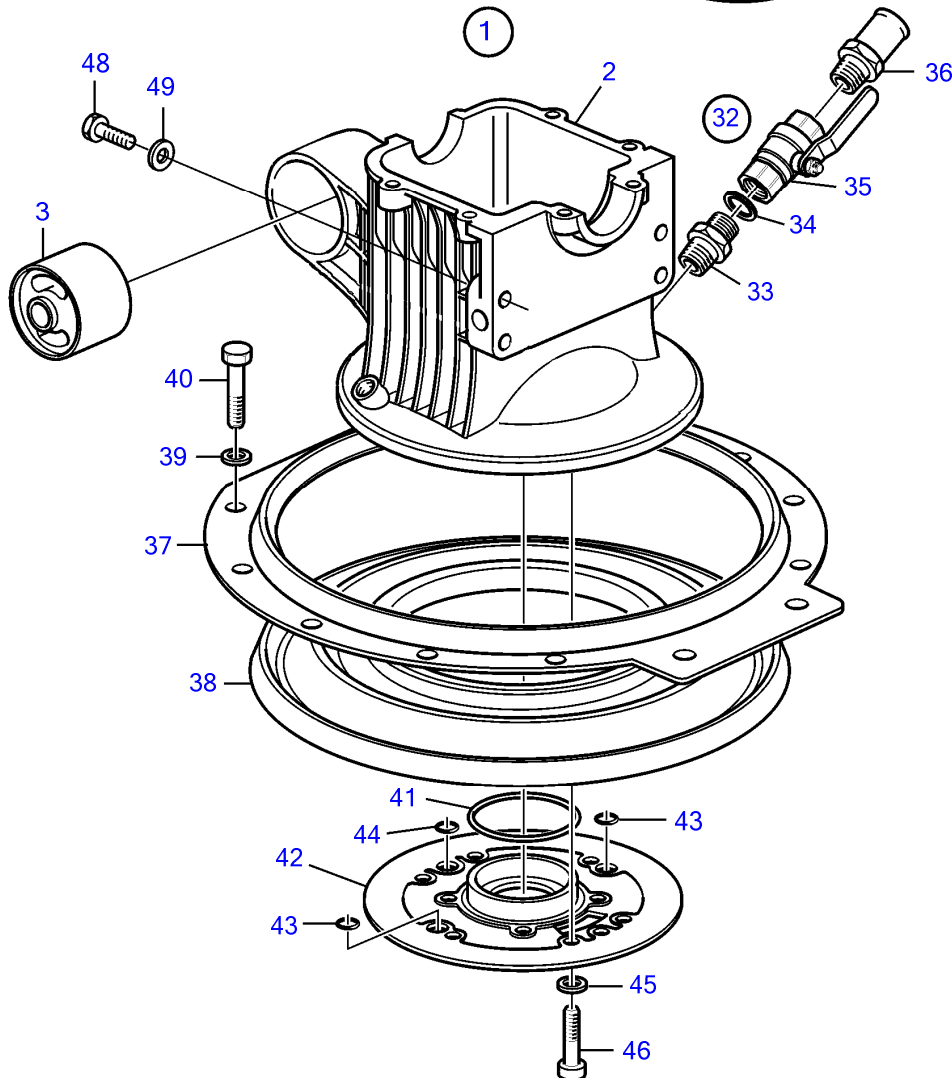

130S, 130S-B, 130SR, 130SR-A, 130SR-B