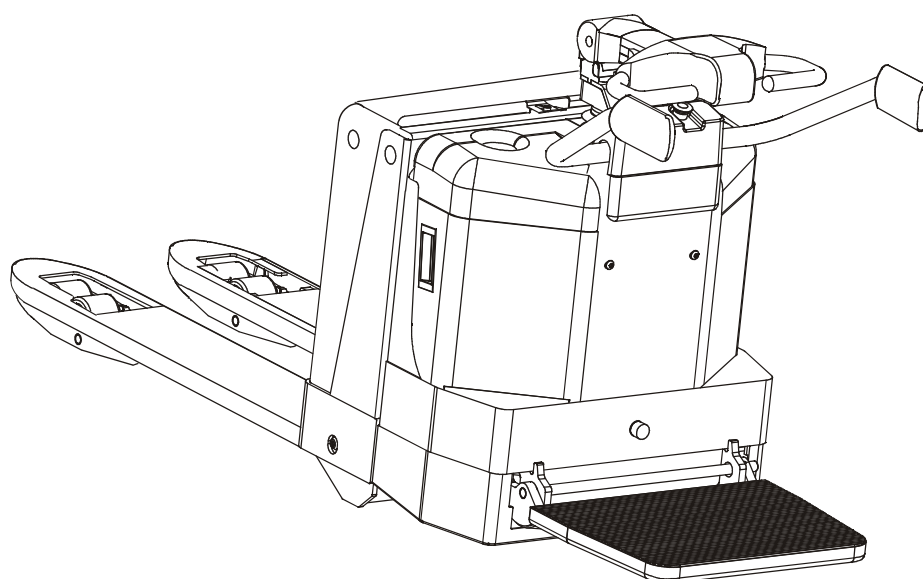

TOYOTA

Powered Pallet Truck 7 PML 20/6 / 7 PML 20/8

Valid for machine number: 718954 -

Only valid for machine number:

--	--	--	--	--	--	--	--

Spare Parts Catalogue

Ordering number218934

Date2004-08-24/ITS