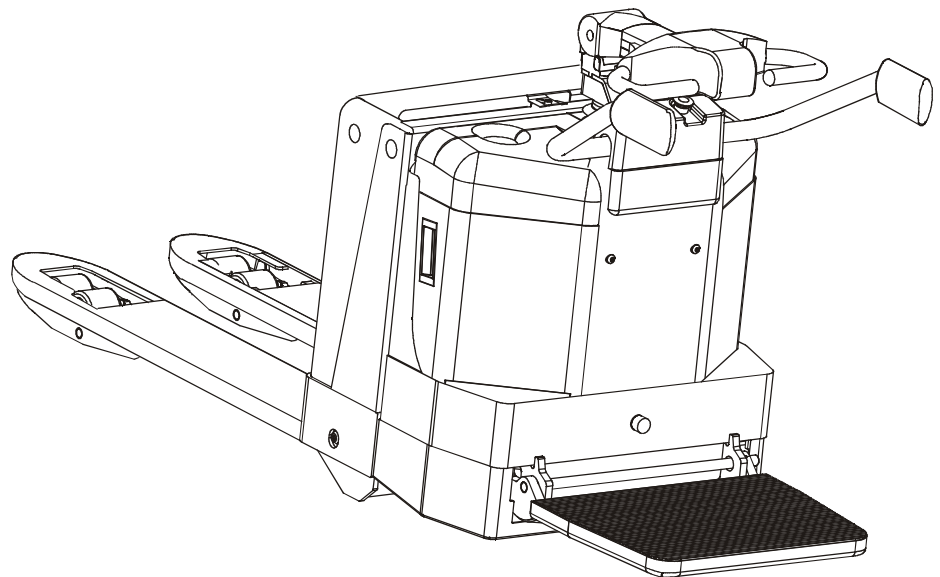

TOYOTA

Powered Pallet Truck 7 PML 20/6 / 7 PML 20/8

Valid for machine number: 704423 -

Only valid for machine number:

--	--	--	--	--	--	--	--

Spare Parts Catalogue

Ordering number216640

Date2004-02-24/ITS