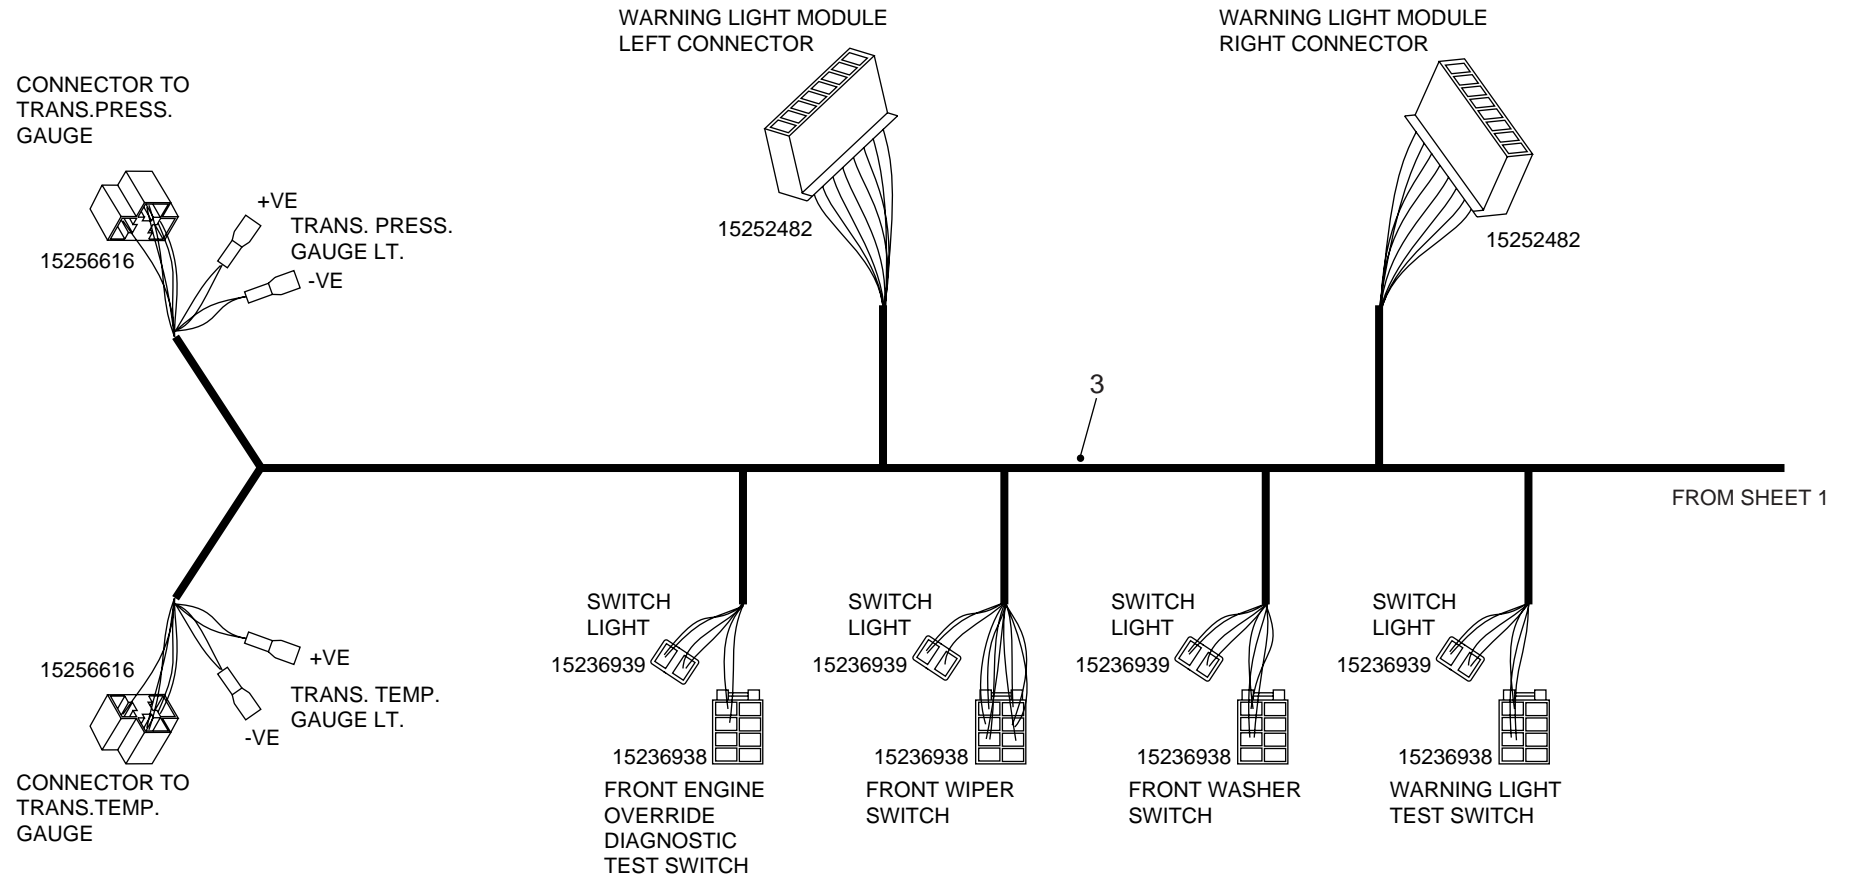

P9336

15	BATTERY CABLE RINGS UNINSULATED			
	SIZE	TYPE	CABLE SIZE	PART NO.
	6	CRIMP	37/0.71	09384213
	8	CRIMP	37/0.71	15231078
	10	CRIMP	37/0.71	09384214
	12	CRIMP	37/0.71	15231151
	6	CRIMP	120/0.30	15252081
	8	CRIMP	120/0.30	15254430
	10	CRIMP	120/0.30	15254432
	12	CRIMP	120/0.30	15252082
	10	SOLDER	61/1.13	09378351
	10	CRIMP	61/1.13	09078916
	12	CRIMP	61/1.13	09078920

16	SPADE, FEMALE (POWER) UNINSULATED		
	NOMINAL SIZE	CABLE SIZE	PART NO.
	6.0	120/0.30	15254388

17	SPADE, MALE (POWER) UNINSULATED		
	NOMINAL SIZE	CABLE SIZE	PART NO.
	6.0	120/0.30	15254389

18	FUSE, TERMINAL UNINSULATED		
	NOMINAL SIZE	CABLE SIZE	PART NO.
	4.0	19/0.41	15256530
	4.0	84/0.3	15256531

19	FUSE LINK, TERMINAL UNINSULATED		
	NOMINAL SIZE	CABLE SIZE	PART NO.
	4.0	19/0.41	15256532

20	BATTERY CABLE CLAMPS UNINSULATED			
	POLARITY	TYPE	CABLE SIZE	PART NO.
	+Ve	CRIMP	61/1.13	09078917
	-Ve	CRIMP	61/1.13	09078919