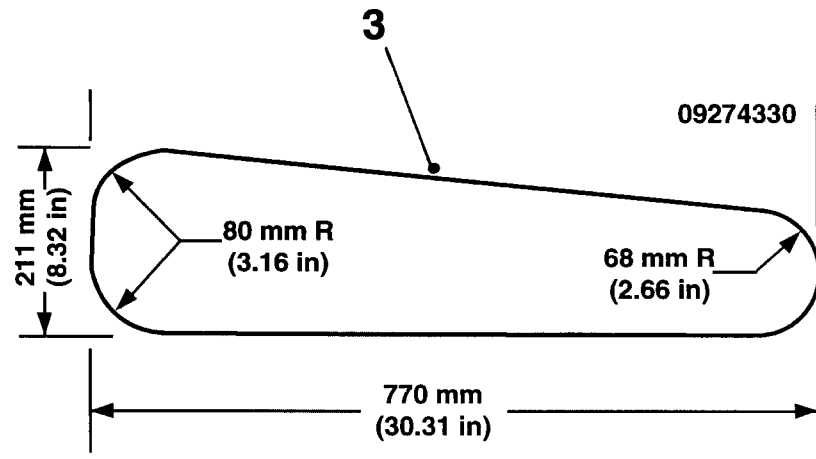

N.C.	REF.	QTY	PART NO.	PART NAME	N.C.	REF.	QTY	PART NO.	PART NAME
A	001A	001	15300150	SEAT ASSY-AIR-MANUAL	016	001	15269883	.KIT-SUSPENSION COVER	
	001	001	15269010	.KIT-UPPER ASSY BROWN	017	001	15271796	.KIT-MANUAL VALVE	
	002	001	15269879	.KIT-FRAME ASSY	018	001	15269029	.KIT-BEARING	
	003	001	15269012	.KIT-LATCH HGHT RISER	B	019	001	15269030	.KIT-LEVER/CTR PIVOT
	004	001	15269013	.KIT-LUMBAR SUPPORT	020	001	15271797	.KIT-FORE/AFT ADJUST	
	005	001	15269014	.KIT-BACK FOAM	021	001	15269885	.KIT-SEAT BELT	
	006	001	15269015	.KIT-BACKCOVER BROWN	022	001	15269886	.KIT-TETHER	
	007	001	15269016	.KIT-SEAT FOAM	023	001	15272776	.KIT-ARM REST & FIXINGS	
	008	001	15269017	.KIT-SEATCOVER BROWN	024	003	00179883	BOLT	
	009	001	15269880	.KIT-HEIGHT RISER ASS	025	001	00179885	BOLT	
	010	001	15269019	.KIT-HANDLES	026	004	00103329	LOCKWASHER	
	011	001	15269020	.KIT-HT RISER SPRING	027	004	00102637	NUT	
	012	001	15269881	.KIT-DAMPER (DOUBLE)	028	004	00179818	BOLT	
	013	001	15271795	.KIT-SUSPENSION ASSY	029	004	00103340	WASHER	
	014	001	15269025	.KIT-UPSTOP/BUMPSTOP	030	004	00103320	LOCKWASHER	
	015	001	15269026	.KIT-AIR SPRING	031	004	00102634	NUT	
					032	001	15300152	PEDESTAL ASSY	

A NOTE: ALL KITS HAVE REQUIRED FIXINGS INCLUDED

B NOTE: TO SERVICE CENTRE PIVOT BEARING ON SEATS WITH WELDED PIVOT PINS