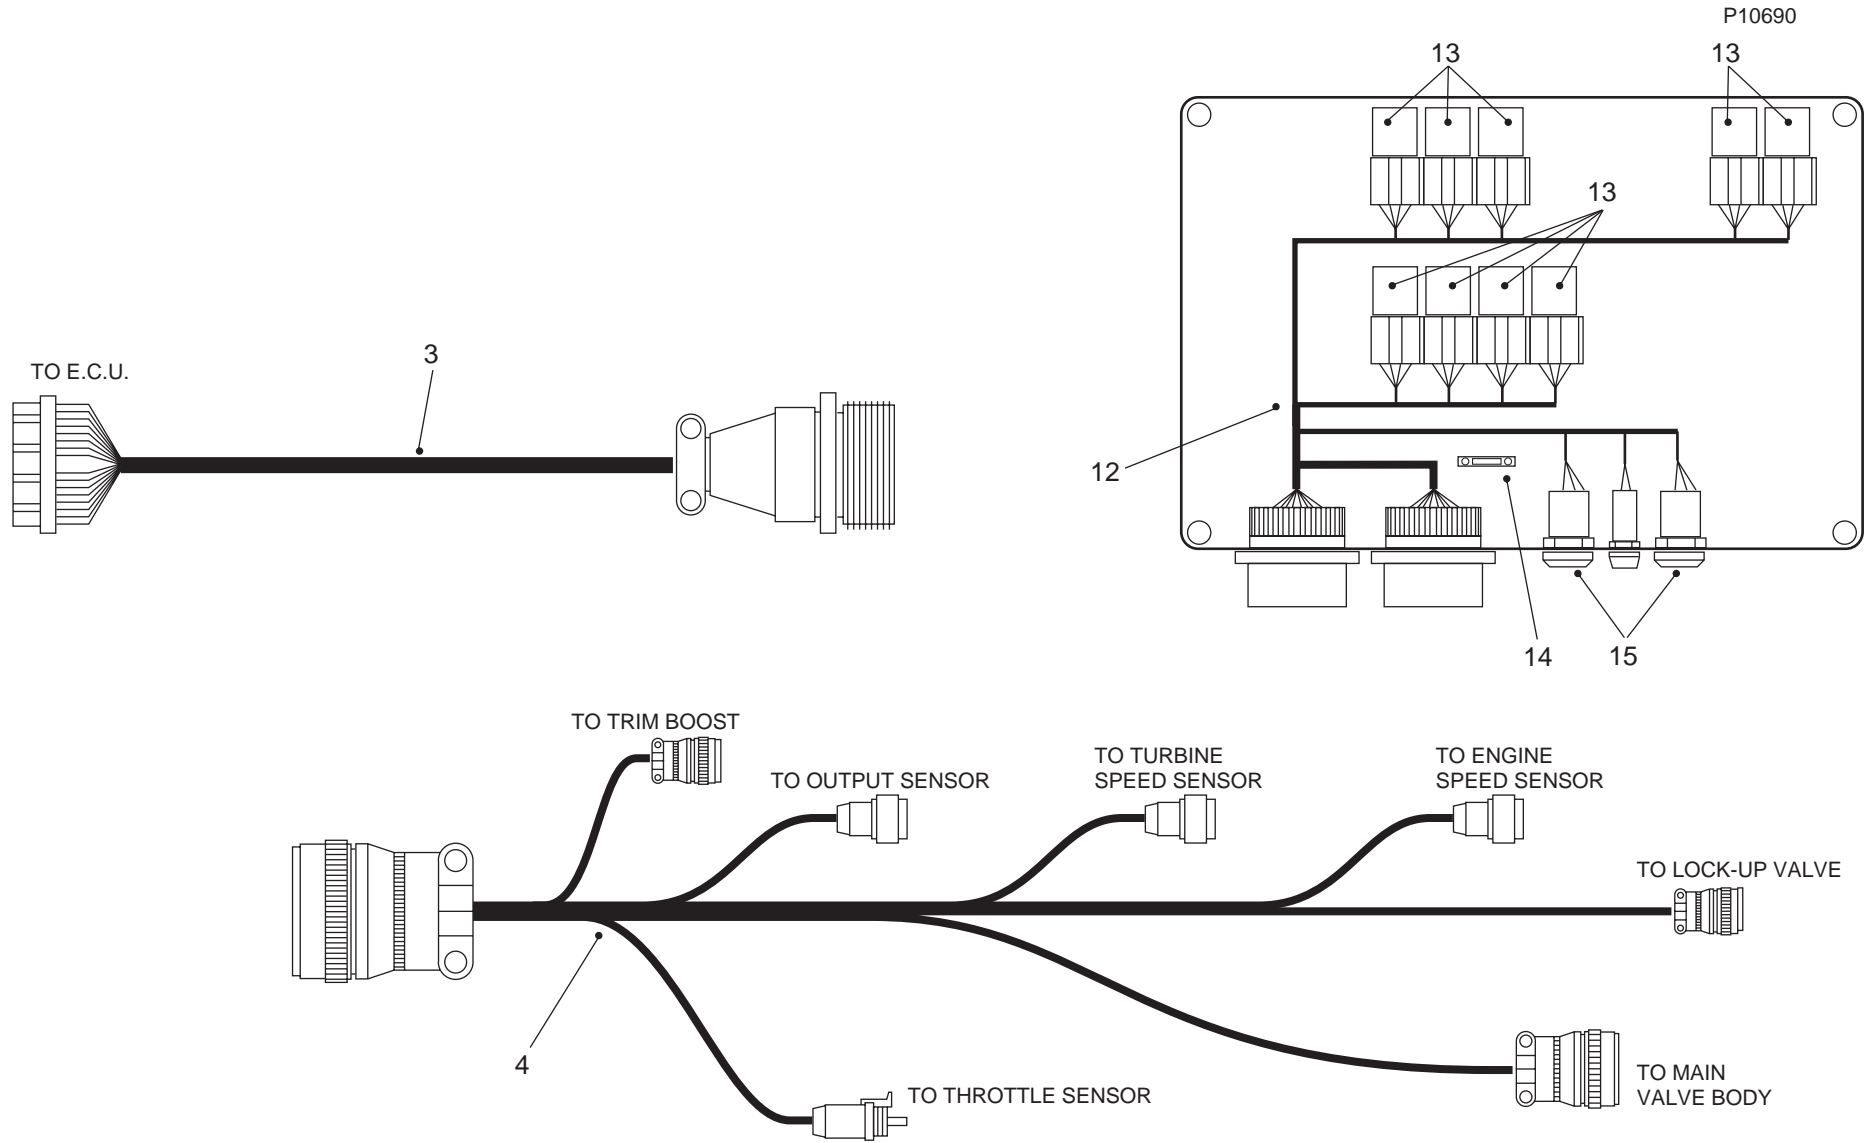

DRAWING NO. P10901B

**120-0110-7891 OIL LINES-TRANSMISSION**  
FROM SERIAL NO. T7891001

NC	REF	QTY	PART NO.	DESCRIPTION	SER.NO. FROM	SER.NO. TO
001	001		15308048	HOSE ASSY		
002	001		15308049	HOSE ASSY		
003	002		15302854	ELBOW MALE-MALE(CORFS-U		
004	002		15252833	ADAPTOR		
005	004		00179885	BOLT		
006	004		00103329	LOCKWASHER		