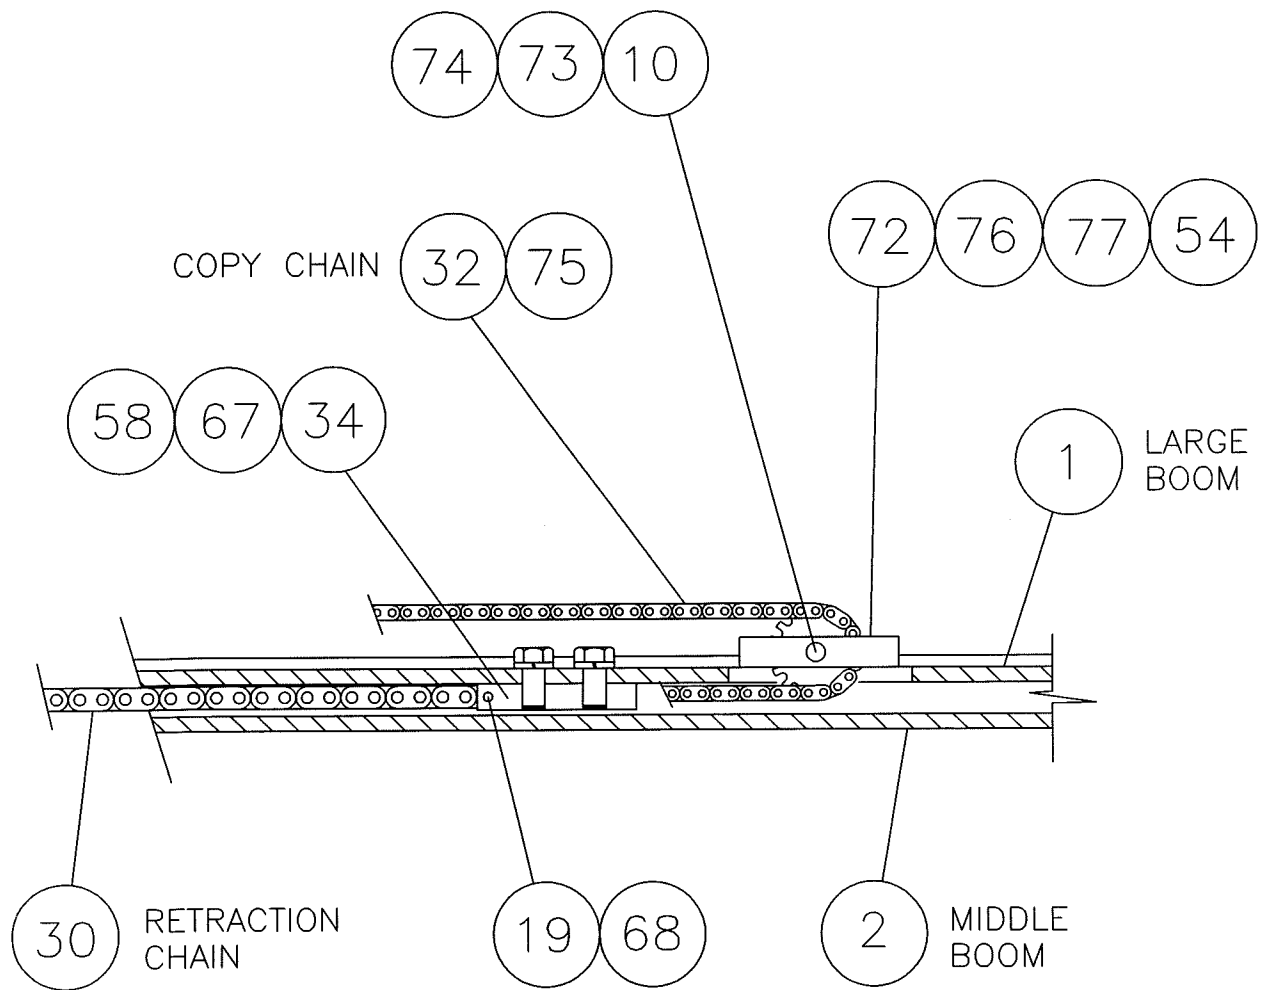

VIEW OF COPY CHAIN & IDLER SPROCKET

ITEM	NUMBER	DESCRIPTION	REQD
53	6-6201-06	HEX NUT 3/8 NC	3
54	6-6211-06	LOCKWASHER 3/8	13
55	6-6275-04	SETSCREW 3/8 NC x 3/4 LG.	2
56	6-5312-68	CAPSCREW 3/4 NF x 8 1/2 LG.	1
57	6-6202-12	HEX NUT 3/4 NF	2
58	6-6211-12	LOCKWASHER 3/4	4
59	6-5605-10	CAPSCREW SH 5/16 NC x 1 1/4 (2)	REF
60	6-6201-05	HEX NUT 5/16 NC (2)	REF
61	6-6211-05	LOCKWASHER 5/16 (2)	REF
62	6-5208-10	CAPSCREW 1/2 NC x 1 1/4 LG.	8
63	6-5206-06	CAPSCREW 3/8 NC x 3/4 LG.	6
64	6-5208-44	CAPSCREW 1/2 NC x 5 1/2 LG.	REF
65	6-5206-24	CAPSCREW 3/8 NC x 3 LG.	2
66	2-1090	PIN / BASE BOOM CYLINDER	REF
67	6-5312-12	CAPSCREW 3/4 NF x 1 1/2 LG.	2
68	6-6243-06	COTTER PIN 3/32 x 3/4 LG.	12
69	7-142-01	SELF-LOCKING NUT 1-12 THD.	2
70	7-194-01	SPRING / COMPRESSION	2
71	6-6215-16	FLATWASHER 1.0	2
72	3-1187-1	MOUNT / IDLER SPROCKET (1)	REF
73	6-5310-30	CAPSCREW 5/8 NF x 3 3/4 LG. (1)	REF
74	6-6202-10	HEX NUT 5/8 NF (1)	REF
75	7-261-05	CONNECTING LINK / WITH CLIP (1)	REF
76	6-5206-12	CAPSCREW 3/8 NC x 1 1/2 LG. (4)	REF
77	6-6212-06	FLATWASHER 3/8	6
78	6-6211-08	LOCKWASHER 1/2	10
79	7-194-43	KEY / WOODRUFF 3/16 x 1 (4)	REF
80	7-305-08	THRUST WASHER (1)	REF
81	7-305-07	BEARING / BRONZE (1)	REF
82	7-194-44	COLLAR (1)	REF
83	6-5312-48	CAPSCREW 3/4 NF x 6 LG.	1
84	6-4524-32	BRONZE BUSHING / LARGE BOOM	REF
85	6-5206-20	CAPSCREW 3/8 NC x 2 1/2 LG.	2
86	1-1306	WASHER / STEEL	1
87	6-6201-08	HEX NUT 1/2 NC	2
88	1-1101-3	SHIM / 3/16	4
89	2-1109	CLAMP / 1/2 HOSE	1
90	6-5206-18	CAPSCREW 3/8 NC x 2 1/4 LG.	2
91	3-1244-2	SPACER / MANIFOLD BLOCK	1
92	4-1074-3B	ROLLER / S-BOOM / REAR-BOT	2
93	4-1073-1	PIN / S-BOOM / REAR-BOT	1
94	6-6600-03	THRUST WASHER 3.00 x 2.00 x .188	2
95	7-193-07	NEEDLE BEARING / 2.000 ID	REF
96	6-6275-05	SETSCREW 5/8 NC x 1 LG.	1
97	6-5206-22	CAPSCREW 3/8 NC x 2 3/4 LG.	REF
98	6-5206-28	CAPSCREW 3/8 NC x 3 1/2 LG.	1
99	6-6301	LUBE FITTING 1/8 NPT STR	4
100	6-6306	LUBE FITTING 1/4-28 STR	8
101	6-6275-07	SETSCREW 5/8 NC x 5/8 LG.	1
102	6-6600-06	THRUST WASHER 4.00 x 2.00 x .125	2
103	6-9600-119	EDGING 1/2 x 14 7/8 LG.	1
104	3-1404	SWITCH ACTIVATOR	1
105	6-6275-04	SETSCREW / 3/8 NC x 3/4 LG.	3