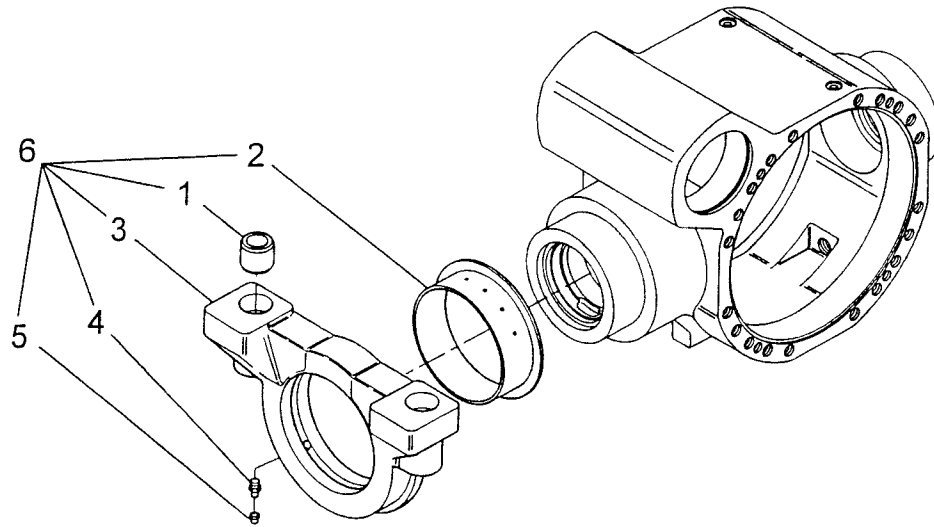

ITEM	NUMBER	DESCRIPTION	REQD
1	7-229-874	REDUCTION BUSHING	4
2	7-229-875	THRUST BUSHING	2
3	7-229-876	SUPPORT	2
4	7-229-572	GREASE FITTING	2
5	7-229-571	PLUG	2
6	7-229-877	SUPPORT ASSEMBLY (INCL. ITEMS 1-5)	2