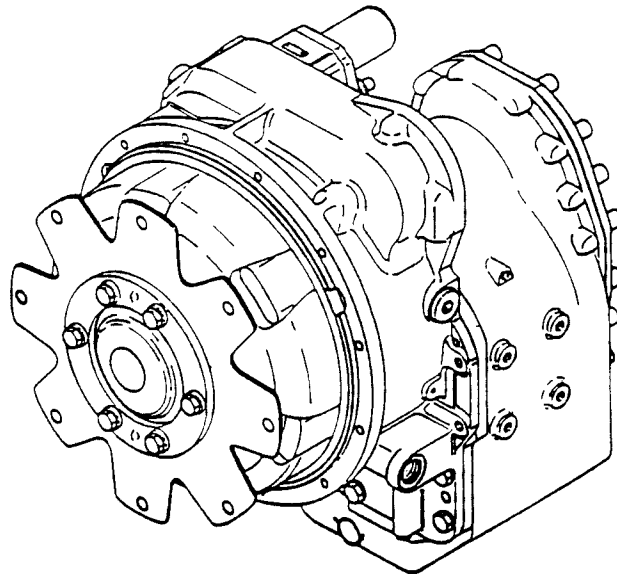

TRANSMISSION
PARTS BOOK
TH1048C & TH1056C

DATE: 10-20-01

CLARK T20000 SERIES

ELECTRIC SHIFT

INTERMEDIATE DROP

w/o DISC BRAKE

TEREX HANDLERS

455 N. Superior Ave., Baraga, MI 49908-0248

PH: (906) 353-6675; FAX: (906) 353-7543

INTERNET: <http://www.sqshooter.com>