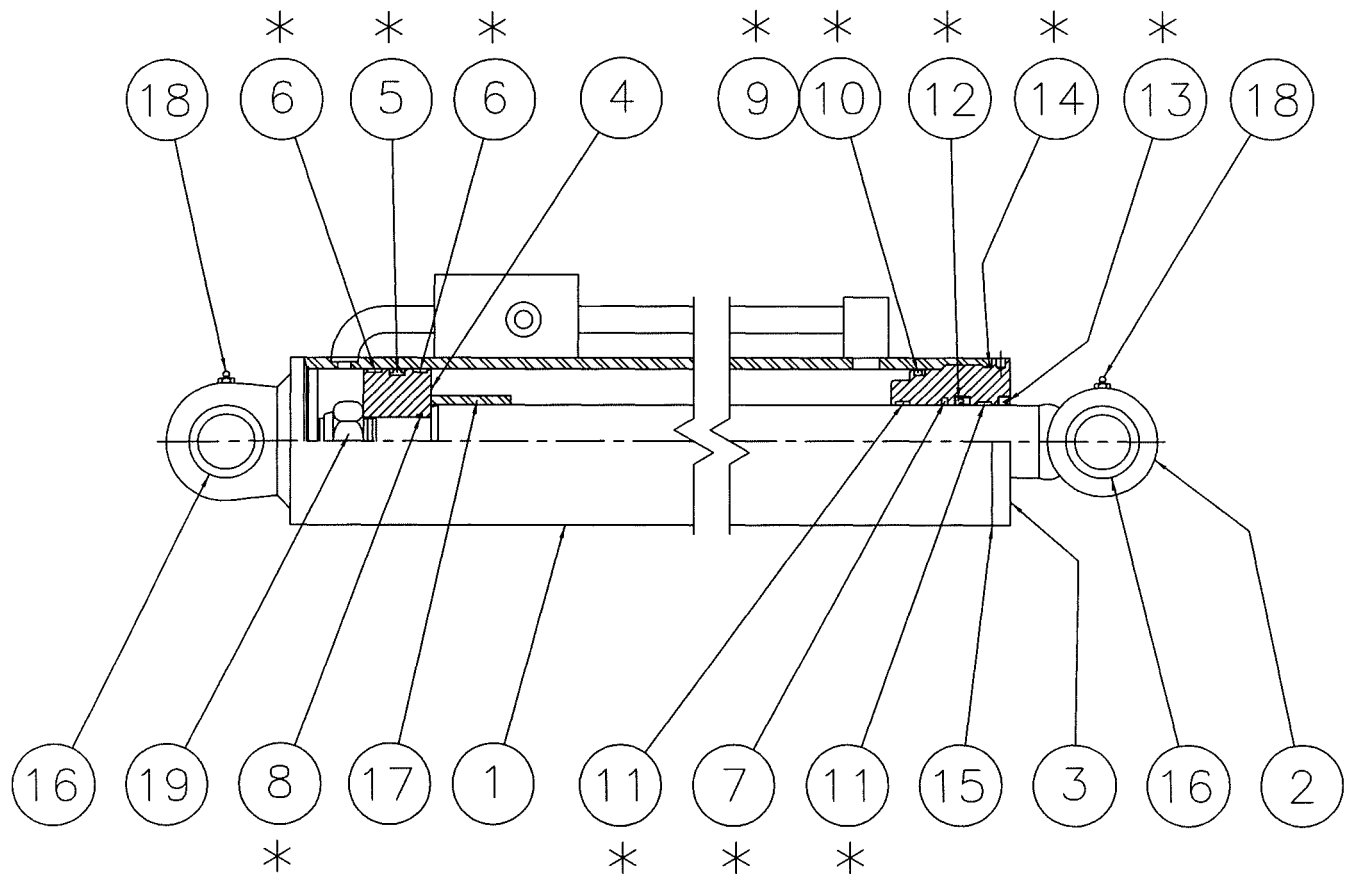

ITEM	NUMBER	DESCRIPTION	REQD
1	7-316-399	BARREL ASSEMBLY	1
2	7-316-320	ROD ASSEMBLY	1
3	7-316-402	HEAD	1
4	7-316-400	PISTON	1
5	7-316-53	SEAL / PISTON	(*) 1
6	7-316-361	WEAR RING / PISTON	(*) 2
7	7-316-376	BUFFER SEAL	(*) 1
8	7-316-87	O-RING / PISTON	(*) 1
9	7-316-85	O-RING / HEAD	(*) 1
10	7-316-86	BACK-UP RING / HEAD	(*) 1
11	7-316-398	WEAR RING / HEAD	(*) 2
12	7-316-19	SEAL / ROD	(*) 1
13	7-316-375	WIPER / ROD	(*) 1
14	7-316-323	O-RING	(*) 1
15	7-316-247	SELF TAPPING SCREW	1
16	7-316-161	BRONZE BUSHING / Ref: 6-4512-24	2
17	7-316-401	STROKE LIMITER	1
18	7-316-150	LUBE FITTING	2
19	7-316-74	SELF LOCKING NUT	1
20			
21	7-900-114	SEAL KIT / ITEMS MARKED	(*) REF