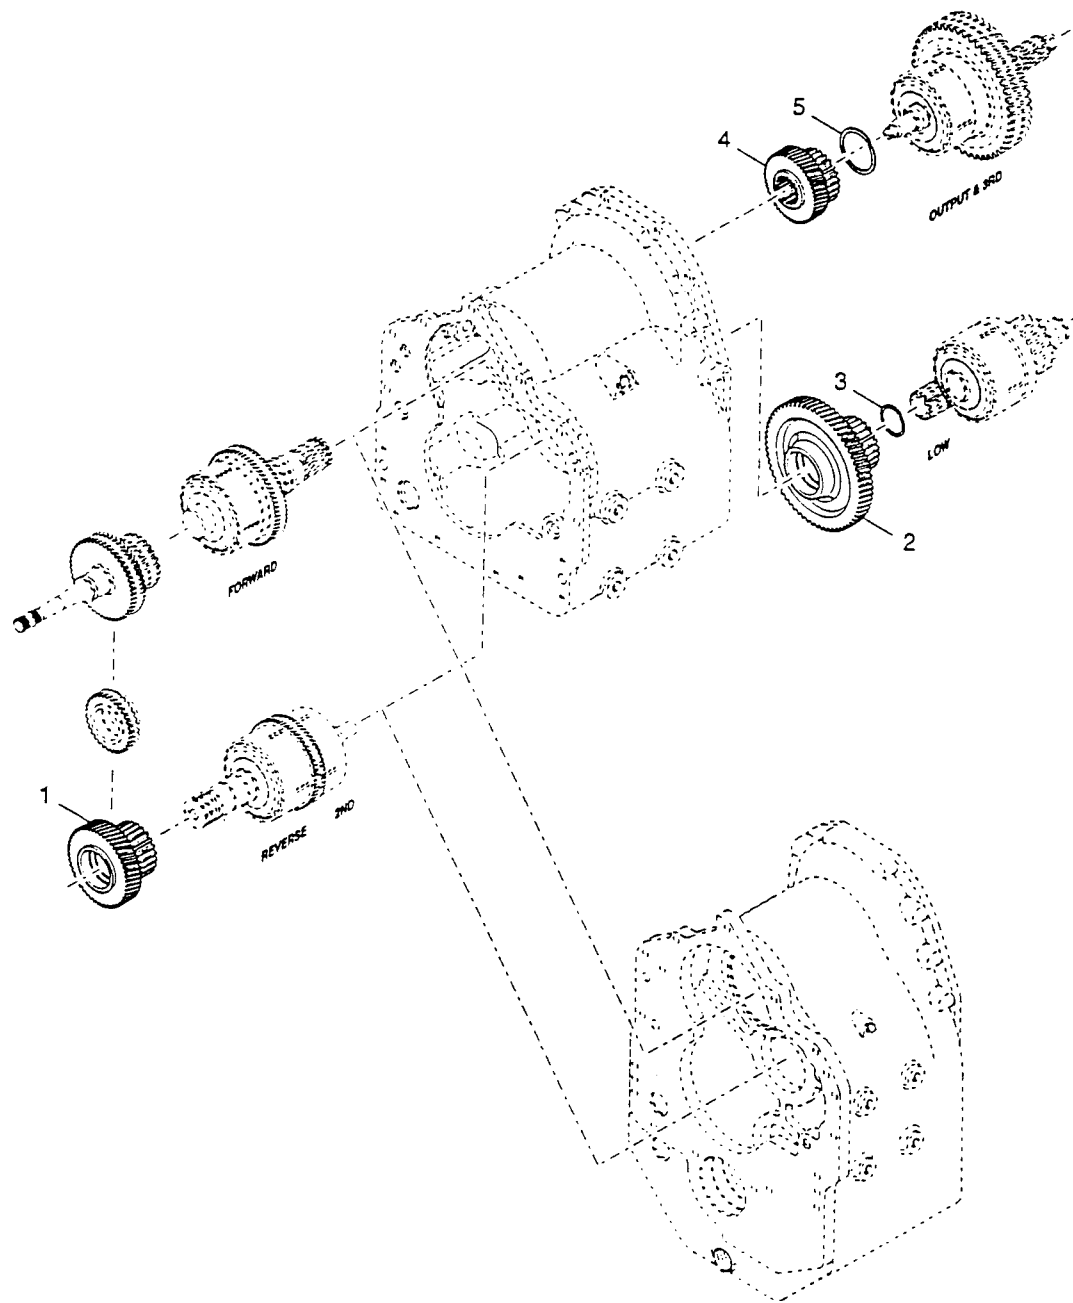

ITEM	NUMBER	DESCRIPTION	REQD
1	7-126-641	REVERSE CLUTCH GEAR	1
2	7-126-578	LOW CLUTCH GEAR ASSY (INCL. ITEM 3)	1
3	7-126-45	RING	1
4	7-126-318	3rd CLUTCH GEAR ASSY (INCL. ITEM 5)	1
5	7-126-45	RING	1