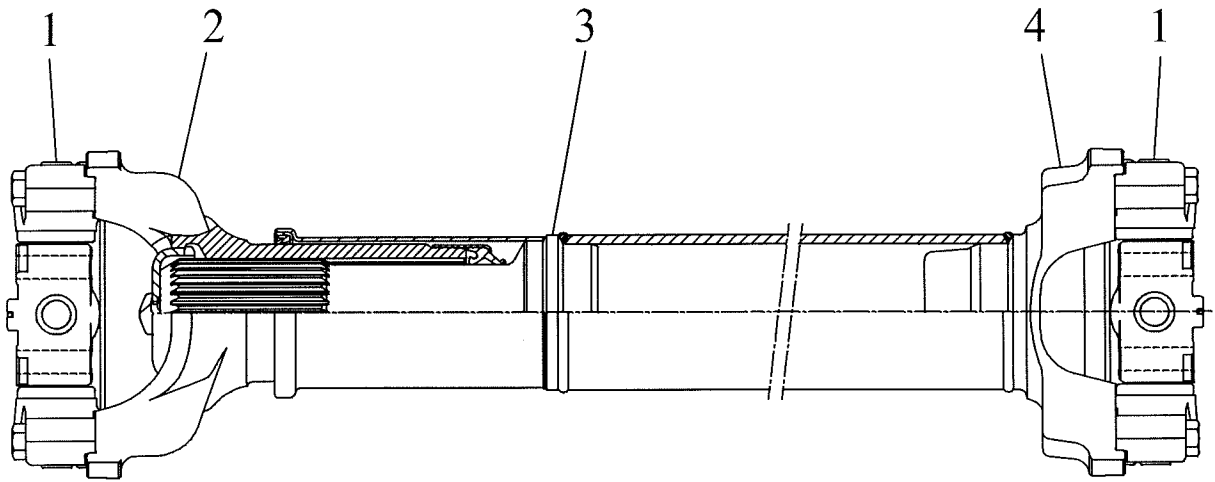

ITEM	NUMBER	DESCRIPTION	REQD
1	7-229-903	CROSS & BEARING ASSEMBLY	2
2	7-229-904	SLIP YOKE	1
3	7-229-905	SLIP STUB	1
4	7-229-906	WELD YOKE	1
5	7-229-891	DRIVESHAFT ASSY (INCL. ITEMS 1-4)	REF