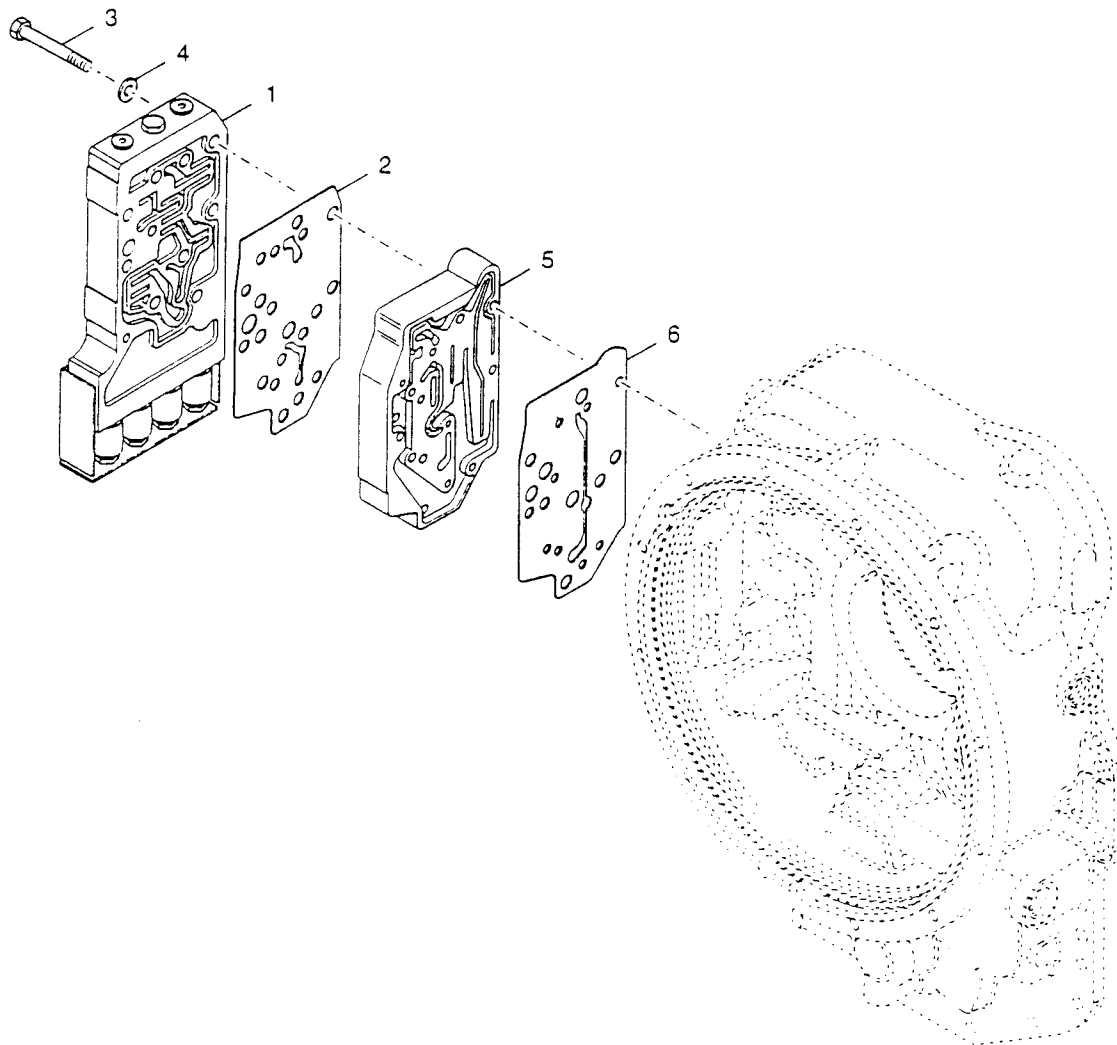

ITEM	NUMBER	DESCRIPTION	REQD
1	7-126-583	ELECTRIC CONTROL VALVE ASSY.	1
2	7-126-584	GASKET	1
3	7-126-585	SCREW	9
4	7-126-54	LOCKWASHER	9
5	7-126-681	MODULAR VALVE ASSEMBLY	1
6	7-126-586	GASKET	1