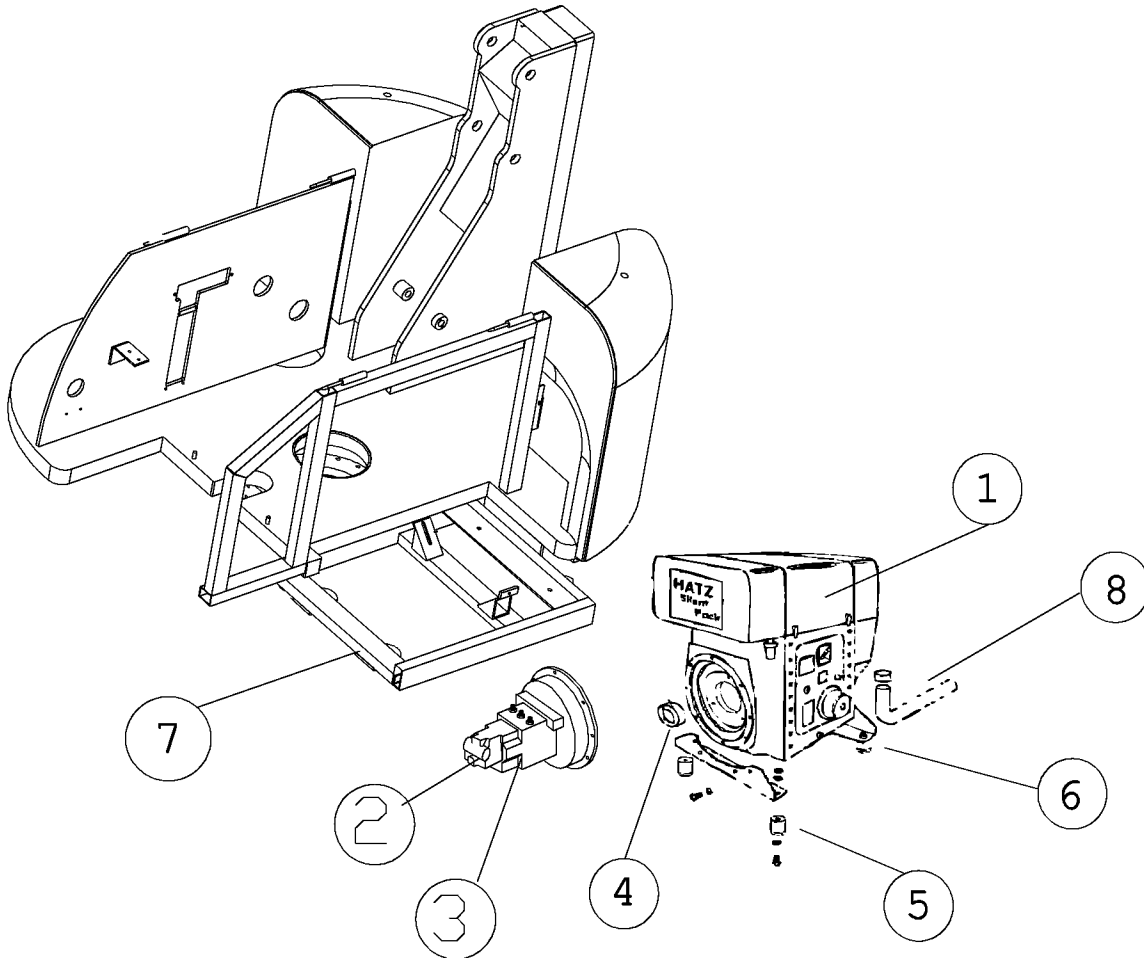

HATZ DIESEL ENGINE ASSEMBLY - OPTION

ITEM	PART NO.	DESCRIPTION	QTY.	REMARKS
1	14113	HATZ "SILENT PACK" DIESEL ENGINE	1	
2	41017-0046	GEAR PUMP SEAL KIT	1	
3	41017-0045	DRIVE PUMP SEAL	1	
4	17066	PUMP COUPLING	1	
5	44023-0267	REAR ENGINE MOUNT	2	
6	44023-0368	FRONT ENGINE MOUNT	2	
	41034-0141	HYDRAULIC PUMP SEAL KIT	1	Not Illustrated
	41034-0142	GEAR PUMP SEAL KIT	1	Not Illustrated
	41012-0046	DIESEL FUEL HOSE	1	Not Illustrated
7	33003-0010	DIESEL ENGINE FRAME	1	
8	49448-0001	EXHAUST TAIL PIPE	1	Up to serial no: 15544
		EXHAUST TAIL PIPE	1	From serial no: 15545
	16152	EXHAUST CLAMP