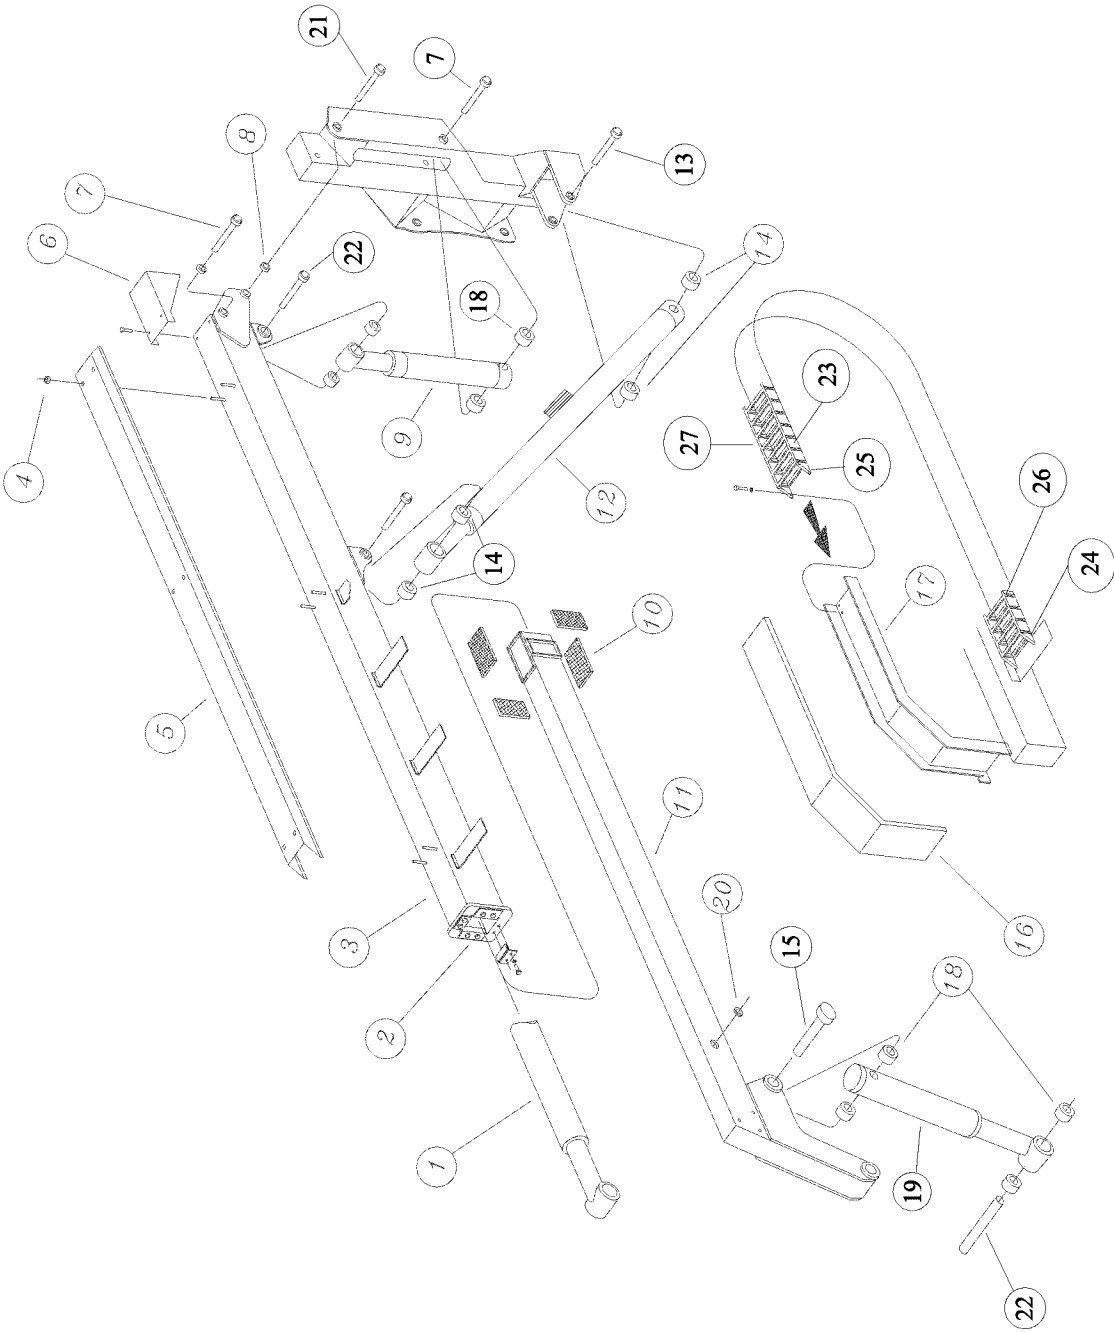

BOOM ASSEMBLY

ZOOM BOOM ASSEMBLY