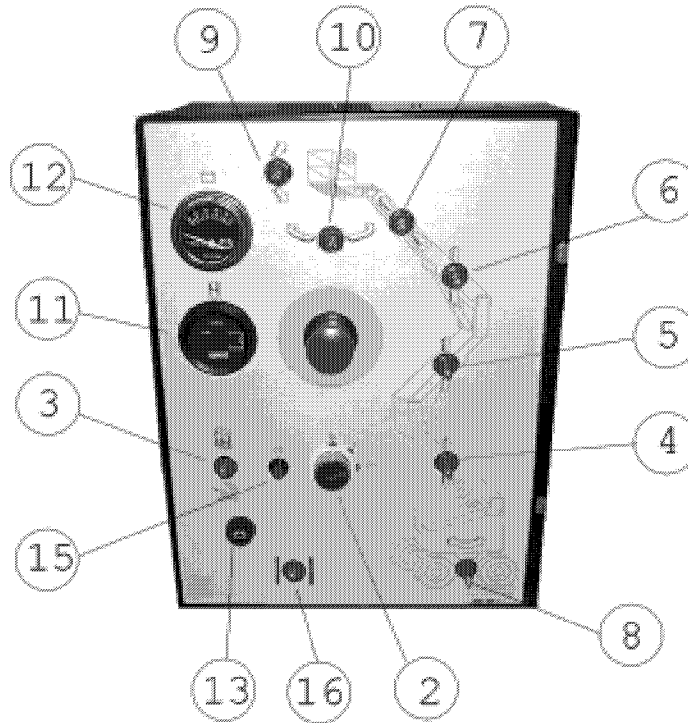

LOWER CONTROL BOX - DIESEL OPTION P/N: 42020-0027

From Serial No: 16970 Box Renumbered to 42020-0054 to include new Engine Harness and Plug

ITEM	PART NO.	DESCRIPTION	QTY.	REMARKS
1	42002-0342	EMERGENCY STOP BUTTON	1	
	42002-0343	CONTACT (NORMALLY CLOSED)	1	For emergency stop button
2	42002-0349	ENGINE KEYSWITCH	1	
3	42002-0348	CAGE/GROUND SELECT SWITCH	1	
4	42002-0346	LIFT 1 BOOM SWITCH	1	
5	42002-0346	LIFT 2 BOOM SWITCH	1	
6	42002-0346	LIFT 3 BOOM SWITCH	1	
7	42002-0346	TELEBOOM SWITCH	1	
8	42002-0346	STEER ROTATE SWITCH	1	
9	42002-0346	CAGE LEVEL SWITCH	1	
10	42002-0346	CAGE ROTATE SWITCH	1	
11	42019-0049	HOURMETER	1	
12	42019-0051	BATTERY VOLT INDICATOR	1	
13	42010-0296	ENGINE CONDITION INDICATOR	1	
	42010-0037	INDICATOR LAMP BULB	1	Not Illustrated
	42011-0053	10 AMP FUSE	1	Not Illustrated
15	42002-0348	ENGINE PRE-HEAT	1	
16	42002-0348	EMERGENCY PUMP SWITCH	1	Optional