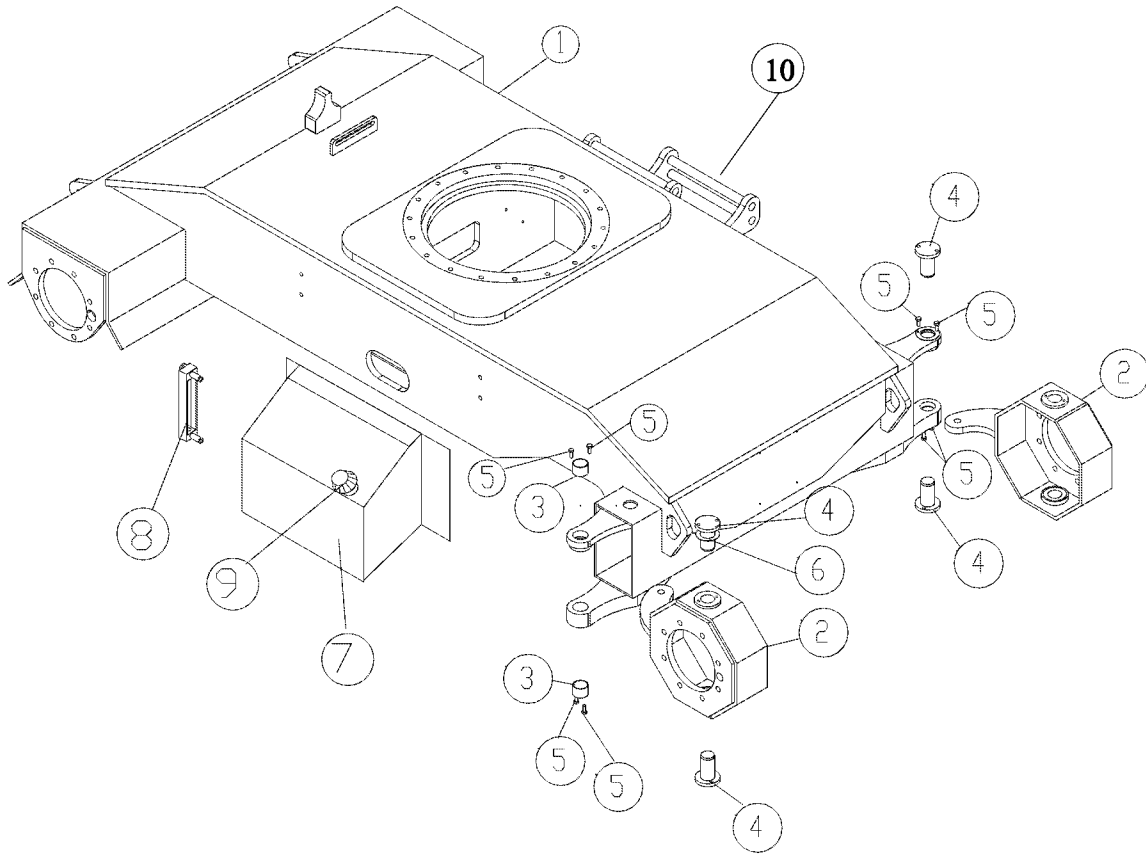

UPPER CHASSIS ASSEMBLY

ITEM	PART NO.	DESCRIPTION	QTY.	REMARKS
1	13001-0086	CHASSIS ASSEMBLY COMPLETE	1	Bi Fuel Machine Option
	13001-0087	CHASSIS ASSEMBLY COMPLETE	1	Diesel Engine Option
2	33010-0023	STEER ARM ASSEMBLY	2	
3	44031-0056	40 x 30 BUSHING	4	
4	44021-0681	PIN STEERING PIVOT	4	
5	44002-0035	M8 X 16 HEX HEAD SCREW	8	
6	11683	THRUST WASHER	4	
7	13019-0001	FUEL TANK	1	
8	10125	LEVEL GAUGE	1	Bi Fuel Machine Option
	10124	LEVEL GAUGE	1	Diesel Machine Option
9	10449	FILLER BREATHER CAP	1	
	16229	FUEL STRAINER	1	Not Illustrated
10	44019-0101	GAS TANK RETAINING STRAP	1	Bi Fuel Machine Only - Up to 1/1/00
	MK486-8	GAS TANK MOUNTING BRACKET	1	Bi-Fuel Machine - From 1/1/00
	41037-0010	PROPANE HOSE COUPLING	1	Bi Fuel Only
	41064-0007	HOSE, BOTTEL TO COUPLING	1	Bi-Fuel Only
	41064-0008	HOSE, COUPLING TO ENGINE	1	Bi-Fuel Only