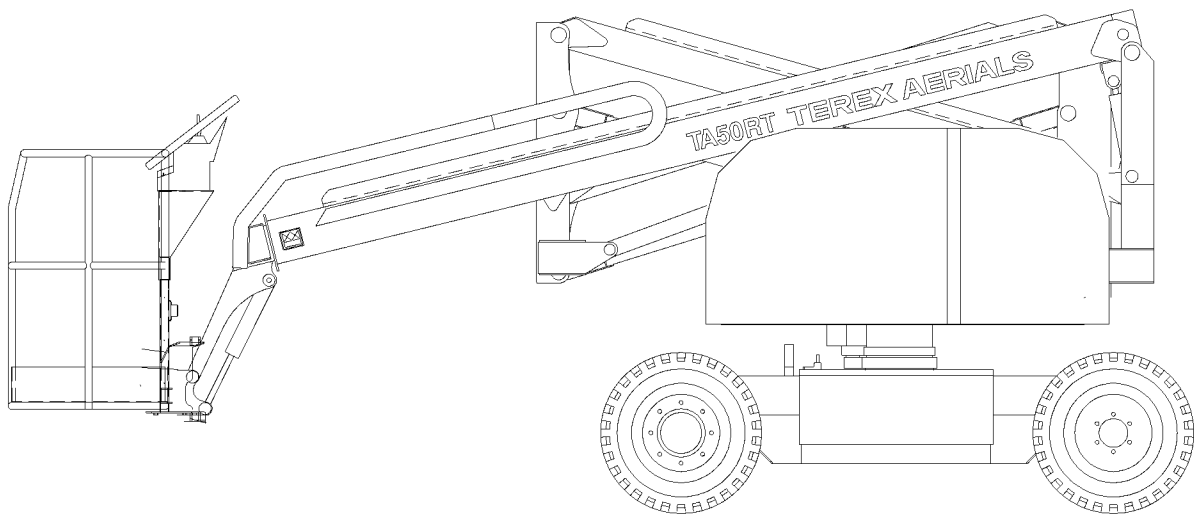

**ARTICULATED BOOM LIFT
MODEL TA50RT-TH**

SPARE PARTS MANUAL

P/No: 65002-0008 Rev.2 09/00

CLICK HERE TO **DOWNLOAD** THE COMPLETE MANUAL

- Thank you very much for reading the preview of the manual.
- You can download the complete manual from: www.heydownloads.com by clicking the link below

- Please note: If there is no response to CLICKING the link, please download this PDF first and then click on it.

CLICK HERE TO **DOWNLOAD** THE COMPLETE MANUAL

LABEL POSITIONS

ITEM	PART NO.	DESCRIPTION	QTY.	REMARKS
BILL OF MATERIALS				
1	47011-0555	UPPER CONTROL LEGEND PLATE	1	Diesel
	47011-0554	UPPER CONTROL LEGEND PLATE	1	Bi-Fuel
2	47011-0553	LOWER CONTROL PANEL LEGEND	1	
13	44041-0006	WARNING STRIP DECAL	4	
21	10287500	STRIPE RED 5" DECAL	1	
F004982 GENERAL DECAL KIT TA50RT				
3	10285027	TA50RT DECAL	2	
7	37003-0033	SERIAL NUMBER PLATE DECAL	7	
8	47011-0154	KEEP HANDS FREE DECAL	6	
9	A582	HOOK MOTIF	4	
10	47011-0153	DIRECTIONAL ARROWS DECAL	2	
11	47011-0426	"CE" MARK	1	Not for USA machines
12	47011-0456	PROTECTIVE EARTH DECAL	1	
17	10288205	CROWN RED 3.12 DECAL	2	
19	10287400	CHEVRON RED RH	1	
20	10287300	CHEVRON RED LH	1	
22	10288203	CROWN RED 6" DECAL	2	
F005289 DECAL KIT FOR USA				
14	MK181322	WARNING WORK LOAD	1	
16	MK182122	DANGER HIGH VOLTAGE	1	
4	12400-243	CAUTION NO STEP	2	
5	10272600	SAFETY BELT ONLY	2	
6	MK181113	WARNING MANUALS	1	
18	MK182307	WARNING ATTACH BELT	1	
EXTRA DECALS FOR USA				
15	47003-0105	EMERGENCY LOWERING / TOWING	1	
23	2033	DIESEL FUEL ONLY (RT & RT-TH MACHINES)	1	
23	2020	GASOLINE OR PETROL (RT BF MACHINE ONLY)		
F004998 DECAL KIT FOR IRELAND/UK				
14	47003-0040	"SWL" DECAL	1	
15	47003-0105	EMERGENCY LOWERING / TOWING	1	
16	47003-0102	10 POINT DECAL	1	
DECAL KIT FOR SWEDEN				
14	47008-0090	"SWL" DECAL	1	
15	47003-0107	EMERGENCY LOWERING / TOWING	1	
16	47003-0081	10 POINT DECAL	1	