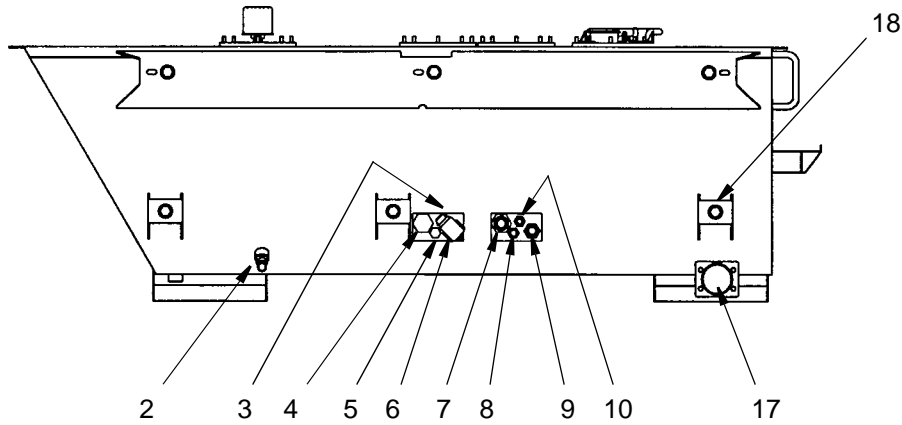

WHEN ORDERING PARTS, SPECIFY MODEL NUMBER, SERIAL NUMBER AND DESCRIPTION OF PART REQUIRED

FRONT COUNTERWEIGHT

DATE: Issued 8-2004

MODEL: T775

PAGE 13.3

GROUP

13

REF.	PART NO.	DESCRIPTION	QTY.	REF.	PART NO.	DESCRIPTION	QTY.
1	718A0040 718F0042	Hydraulic Tank Assembly..... Hydraulic Tank	1				
2	1219-802	Adapter, 90°	1	11	MK212382-50	Hose	1
3	1219-663	Adapter, 45°	1	12	718 0561-66	Hose	1
4	1219-783	Plug	1	13	717 0629-50	Hose	1
5	1219-485	Plug	1	14	718 0560-24	Hose	1
6	12019-739	Elbow, 45°	1	15	717 0676-63	Hose	1
	1219-890	Adapter, Str	1	16	718 0565-36	Hose	1
7	1219-890	Adapter, Str	1	17	1219-393	Clamp, Split Flange 3"	2
8	1219-389	Adapter, Str	1		1218-61	O-Ring	1
9	1219-661	Adapter	1		1200-146	Capscrew, .62C x 1.75	4
	12019-736	Valve, Check	1		1210-32	Lockwasher, .62	4
	12019-740	Adapter, Str	1	18	1200-95	Capscrew, .50C x 1.25	1
10	1219-810	Adapter, Str	1		334 2205	Washer, Hardened	1