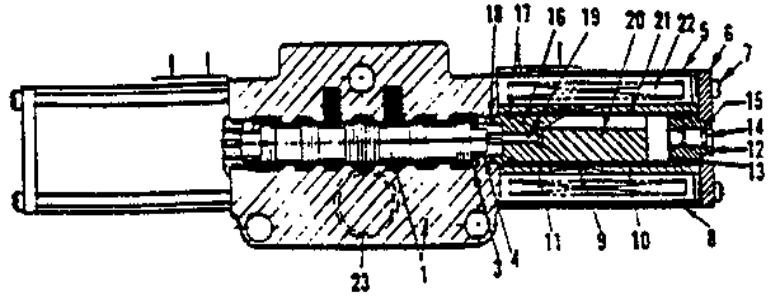

REF. NO.	PART NO.	DESCRIPTION	QTY.
A	708 2210	Valve Ass'y	2
	29475	Section	4
	205149	Kit, Mounting	2
B	708 2211	Valve Ass'y	1
	29476	Section	1
	200900	Kit, Mounting	1
C	1219-860	Plug w/O-Ring	3
	1218-144	O-Ring	3
D	1219-624	Plug w/O-Ring	3
	1218-34	O-Ring	3
	A29309	Kit, Seal	5
		(Includes Items marked with Asterisk * for one section)	

Quantities for Items 1 thru 23 for one section

1		Body & Spool Ass'y	1
3	26841	Washer	1
4	29620	Spring	1
5	26843	Solenoid, Less Coil	1
		(Incl. Items 6 thru 21)	
6	26808	Plate, End	2
7	29595	Screw	8
8	29596	Case	2
9	26802	Spring	2
10	29597	Sleeve, Outer	2
11	29598	Sleeve, Inner	2
12	29599	Guide, Push Pin	2
13	* 29311	O-Ring	2
14	29624	Pin, Push	2
15	* 29310	Ring, Quad	2
16	29602	Cone, Female	2
17	* 29311	O-Ring	2
18	* 29312	O-Ring	2
19	29603	Pin, Push	2
20	29605	Plunger	2
21	29607	Tube, Guide	2
22	24263	Coil	2
23	23291	O-Ring	1
	29627	O-Ring	1

WHEN ORDERING PARTS, SPECIFY MODEL NUMBER, SERIAL NUMBER AND DESCRIPTION OF PART REQUIRED

OUTRIGGER VALVES

DATE: Issued 8-2004

MODEL: T775

PAGE 3.8

GROUP

3