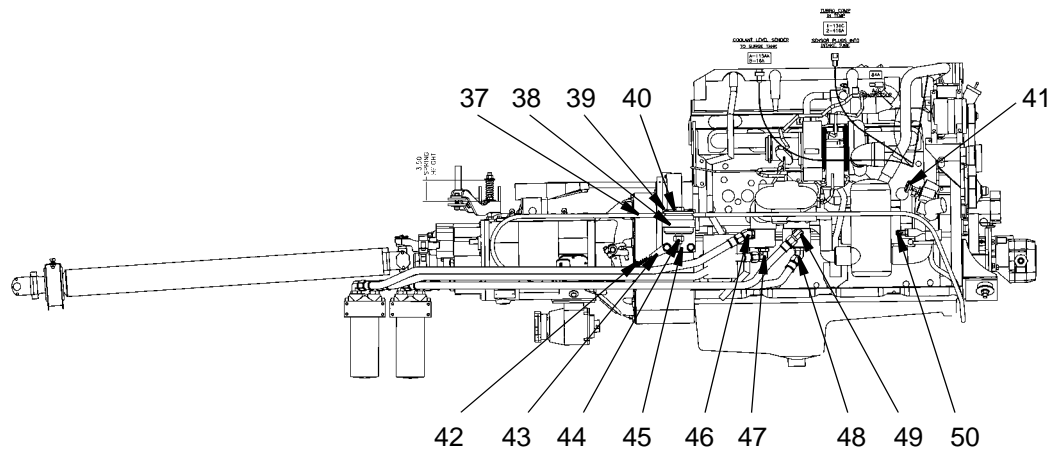

REF.	PART.NO.	DESCRIPTION	QTY.	REF.	PART.NO.	DESCRIPTION	QTY.
	722A0151	Engine Assembly					
27	1219-569	Plug, 16 O-Ring.....	4	42	40902	Extension Spring	1
28	1213-6	Grease Zerk	3	43	717 0658	Mount, Spring	1
29	722 0094	Harness, Transmission.....	1	44	340 6601	Nut, 1-8NC.....	2
30	1219-680	16 O-Ring x 16MJIC 90.....	6	45	717F0924	Right Rear Engine Mount	1
31	707 4289-69	Hose, 69".....	1	46	12019-303	16 O-Ring x 16 MJIC 45	2
32	707 4289-67	Hose, 67".....	1	47	1219-680	16 O-Ring x 16 MJIC 90	6
33	717A0737	Cable Shifter.....	1	48	12019-303	16 O-Ring x 16 MJIC 45	2
34	707 4289-66	Hose, 66".....	1	49	1219-680	16 O-Ring x 16 MJIC 90	6
35	707 4289-68	Hose, 68".....	1	50	12019-688	3/4NPT x .75 Hose Barb.....	1
36	1213-6	Grease Zerk	3	51	1209-59	Flatwasher, 7/16 Hard	8
37	1291-182	Cable, Clutch.....	1		1242-167	Bolt, 7/16-14NC x 2.50 Gd 8	8
38	1221-126	Rear Engine Mount	2	52	1217-316	Pilot Bearing	1
39	717 0267	Washer, Snubbing.....	2	53	717 0958	Clutch	1
40	1242-80	Bolt, 1-8NC x 4.50 Gd 8	2				
41	1219-190	Valve, Shut Off	2				
	1219-255	Bushing, 3/4" x 3/8"	1				

WHEN ORDERING PARTS, SPECIFY MODEL NUMBER, SERIAL NUMBER AND DESCRIPTION OF PART REQUIRED

ENGINE
Tier III

DATE: Issued 4-2007

MODEL: T775

PAGE 6B.2

GROUP

6B