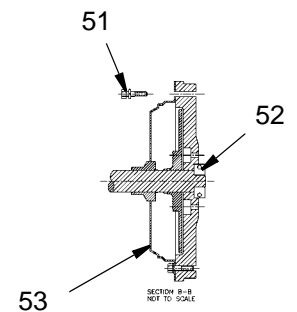

REF.	PART.NO.	DESCRIPTION	QTY.	REF.	PART.NO.	DESCRIPTION	QTY.
	722A0151	Engine Assembly					
27	1219-569	Plug, 16 O-Ring.....	4	42	40902	Extension Spring	1
28	1213-6	Grease Zerk	3	43	717 0658	Mount, Spring	1
29	722 0094	Harness, Transmission.....	1	44	340 6601	Nut, 1-8NC.....	2
30	1219-680	16 O-Ring x 16MJIC 90.....	6	45	717F0924	Right Rear Engine Mount	1
31	707 4289-69	Hose, 69".....	1	46	12019-303	16 O-Ring x 16 MJIC 45	2
32	707 4289-67	Hose, 67".....	1	47	1219-680	16 O-Ring x 16 MJIC 90	6
33	717A0737	Cable Shifter.....	1	48	12019-303	16 O-Ring x 16 MJIC 45	2
34	707 4289-66	Hose, 66".....	1	49	1219-680	16 O-Ring x 16 MJIC 90	6
35	707 4289-68	Hose, 68".....	1	50	12019-688	3/4NPT x .75 Hose Barb.....	1
36	1213-6	Grease Zerk	3	51	1209-59	Flatwasher, 7/16 Hard	8
37	1291-182	Cable, Clutch.....	1		1242-167	Bolt, 7/16-14NC x 2.50 Gd 8	8
38	1221-126	Rear Engine Mount	2	52	1217-316	Pilot Bearing	1
39	717 0267	Washer, Snubbing.....	2	53	717 0958	Clutch	1
40	1242-80	Bolt, 1-8NC x 4.50 Gd 8	2				
41	1219-190	Valve, Shut Off	2				
	1219-255	Bushing, 3/4" x 3/8"	1				

WHEN ORDERING PARTS, SPECIFY MODEL NUMBER, SERIAL NUMBER AND DESCRIPTION OF PART REQUIRED

ENGINE
Tier III

DATE: Issued 4-2007

MODEL: T775

PAGE 6B.2

GROUP

6B