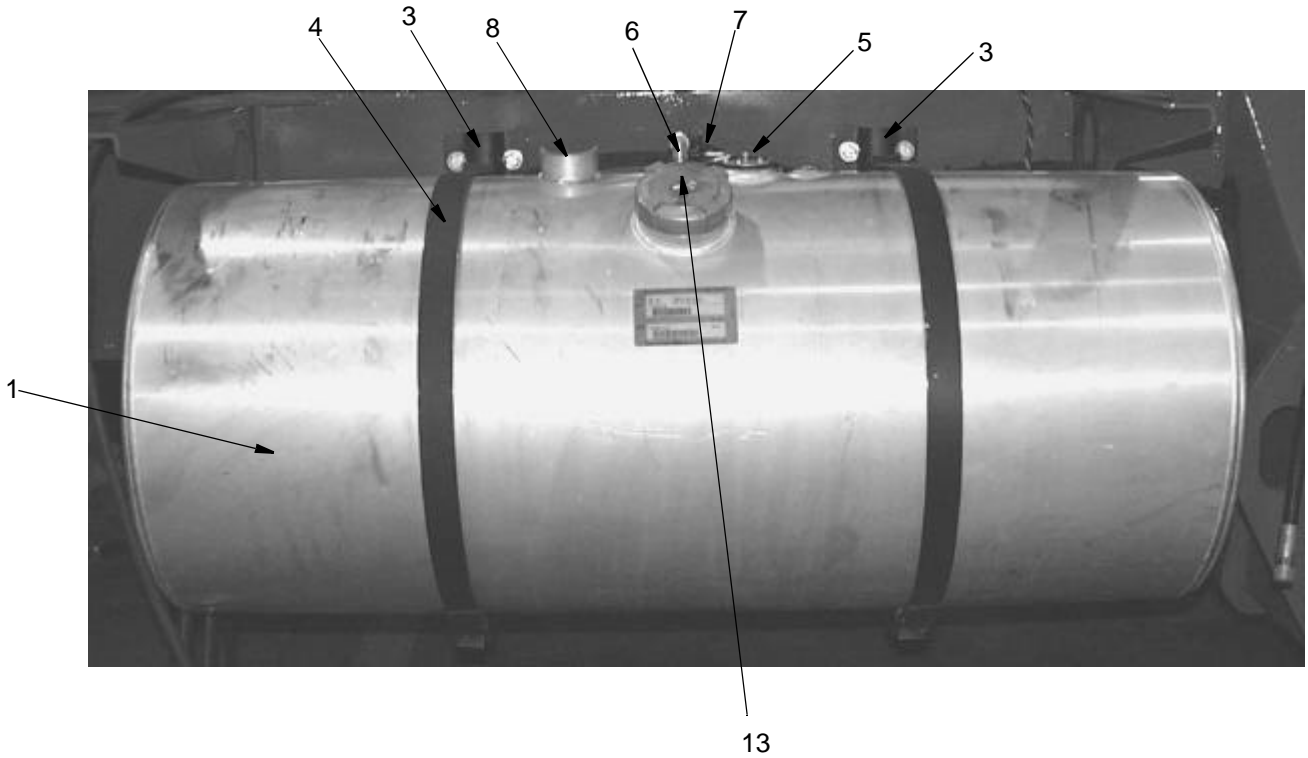

- Please note: If there is no response to CLICKING the link, please download this PDF first and then click on it.

CLICK HERE TO **DOWNLOAD** THE COMPLETE MANUAL

REF.	PART NO.	DESCRIPTION	QTY.	REF.	PART NO.	DESCRIPTION	QTY.
	717A0329	Fuel Tank Assembly					
1	717 0172	Tank, Fuel	1	9	717 0601	Clamp, Mount (Not Shown)	1
2	Page 2.4	Fuel/Water Filter.....	1	10	200B2007-16	Clamp (Not Shown)	1
3	707 7018	Bracket	1		1200-98	Capscrew, .50C x 1.25	1
	1200-98	Capscrew, .50C x 1.25.....	8		1209-6	Flatwasher, .50	1
	1210-26	Lockwasher, .50	8		1205-88	Nut, .50C	1
4	1222-134	Webbing	180"	11	717 0602	Clamp, Mount (Not Shown)	2
	707 7018-1	Strap	2		200B2007-8	Clamp	2
5	1245-186	Sender, Fuel.....	1		1209-4	Flatwasher, .38	2
6	1219-464	Adapter, 90°	2		1200-61	Capscrew, .38 C x 1.25	2
	717 0594-154	Hose	1		1205-36	Nut, .38C	2
7	1219-464	Adapter, 90°	2	12	1219-815	Adapter, 90° (Not Shown).....	1
	717 0594-114	Hose	1	13	217190	Fuel Tank Cap	1
8	435 1017-24	Hose	1				