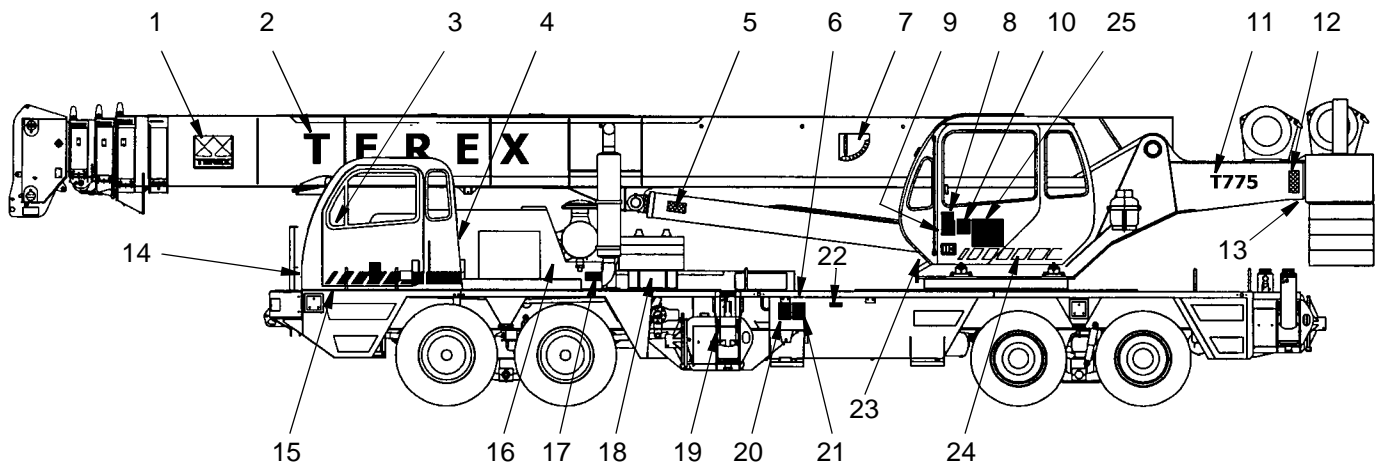

REF.	PART NO.	DESCRIPTION	QTY	REF.	PART NO.	DESCRIPTION	QTY
	718A0690	Decal Assembly.....	Ref				
1	12400-843	Decal, Crown.....	1	13	12400-854	Decal, Cwt Lower.....	1
2	12400-766	Decal, Terex.....	1	14	12260-345	Chart, Tire Capacity.....	1
3	12400-939	Decal, Carrier Dash.....	1	15	12400-810	Decal, Stripe Left.....	1
	12400-848	Decal, Circuit Breaker.....	1	16	12400-905	Decal, Battery Boost.....	1
4	12400-943	Decal, Lube Chart.....	1	17	12400-995	Decal, Burn Hazard.....	1
5	12400-17	Decal, Caution.....	1	18	12400-958	Decal, Crushing.....	1
6	12260-75	Decal, Hydraulic Oil.....	1	19	12400-955	Decal, Crushing.....	1
7	12400-956	Decal, Boom Angle.....	1	20	12260-524A	Decal, Hand Signals.....	1
8	12400-62	Decal, Personell.....	1	21	12400-828	Decal, Electrical Danger.....	1
9	12260-96	Decal, PCSA Standard.....	1	22	12400-903	Decal, PTO Shaft.....	1
10	12400-960	Decal, Do Not Ride.....	1	23	12400-303	Plate, Serial Number.....	1
11	12400-974	Decal, T775.....	1	24	12400-808	Decal, Stripe Left.....	1
12	12400-223	Decal, Danger (Tailswing).....	1				

WHEN ORDERING PARTS, SPECIFY MODEL NUMBER, SERIAL NUMBER AND DESCRIPTION OF PART REQUIRED

DECALS

DATE: Issued 8-2004

MODEL: T775

PAGE 30.1

GROUP

30