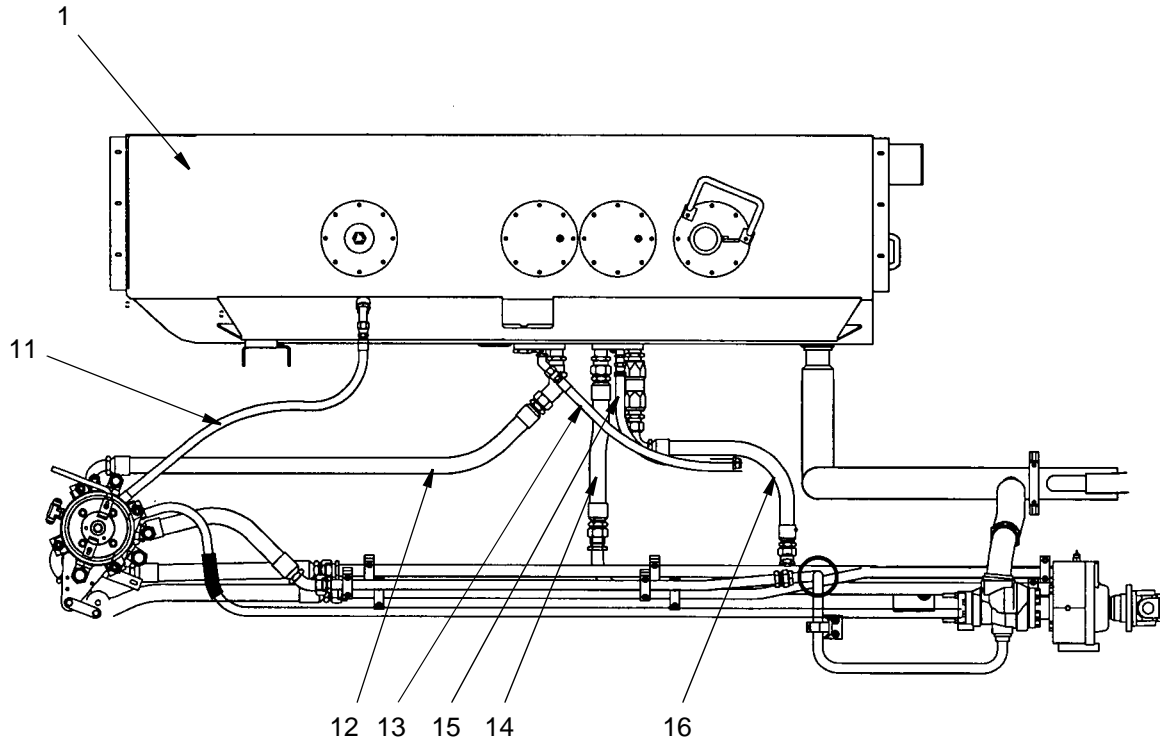

REF.	PART NO.	DESCRIPTION	QTY.	REF.	PART NO.	DESCRIPTION	QTY.
1	718A0040 718F0042	Hydraulic Tank Assembly..... Hydraulic Tank	1				
2	1219-802	Adapter, 90°	1	11	MK212382-50	Hose	1
3	1219-663	Adapter, 45°	1	12	718 0561-66	Hose	1
4	1219-783	Plug	1	13	717 0629-50	Hose	1
5	1219-485	Plug	1	14	718 0560-24	Hose	1
6	12019-739	Elbow, 45°	1	15	717 0676-63	Hose	1
	1219-890	Adapter, Str	1	16	718 0565-36	Hose	1
7	1219-890	Adapter, Str	1	17	1219-393	Clamp, Split Flange 3"	2
8	1219-389	Adapter, Str	1		1218-61	O-Ring	1
9	1219-661	Adapter	1		1200-146	Capscrew, .62C x 1.75	4
	12019-736	Valve, Check	1		1210-32	Lockwasher, .62	4
	12019-740	Adapter, Str	1	18	1200-95	Capscrew, .50C x 1.25	1
10	1219-810	Adapter, Str	1		334 2205	Washer, Hardened	1

WHEN ORDERING PARTS, SPECIFY MODEL NUMBER, SERIAL NUMBER AND DESCRIPTION OF PART REQUIRED

HYDRAULIC RESERVOIR

DATE: Issued 8-2004

MODEL: T775

PAGE 25.2

GROUP

25