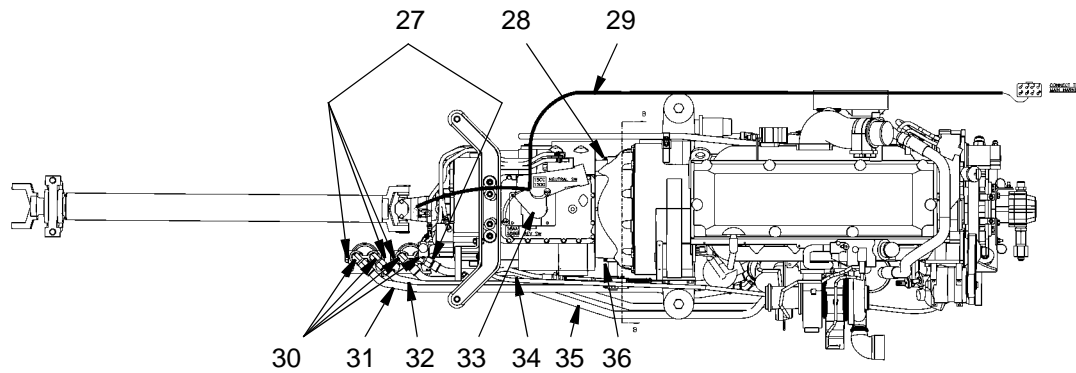

REF.	PART.NO.	DESCRIPTION	QTY.	REF.	PART.NO.	DESCRIPTION	QTY.
	722A0151	Engine Assembly					
27	1219-569	Plug, 16 O-Ring.....	4	42	40902	Extension Spring	1
28	1213-6	Grease Zerk	3	43	717 0658	Mount, Spring	1
29	722 0094	Harness, Transmission.....	1	44	340 6601	Nut, 1-8NC.....	2
30	1219-680	16 O-Ring x 16MJIC 90.....	6	45	717F0924	Right Rear Engine Mount	1
31	707 4289-69	Hose, 69".....	1	46	12019-303	16 O-Ring x 16 MJIC 45	2
32	707 4289-67	Hose, 67".....	1	47	1219-680	16 O-Ring x 16 MJIC 90	6
33	717A0737	Cable Shifter.....	1	48	12019-303	16 O-Ring x 16 MJIC 45	2
34	707 4289-66	Hose, 66".....	1	49	1219-680	16 O-Ring x 16 MJIC 90	6
35	707 4289-68	Hose, 68".....	1	50	12019-688	3/4NPT x .75 Hose Barb.....	1
36	1213-6	Grease Zerk	3	51	1209-59	Flatwasher, 7/16 Hard	8
37	1291-182	Cable, Clutch.....	1		1242-167	Bolt, 7/16-14NC x 2.50 Gd 8	8
38	1221-126	Rear Engine Mount	2	52	1217-316	Pilot Bearing	1
39	717 0267	Washer, Snubbing.....	2	53	717 0958	Clutch	1
40	1242-80	Bolt, 1-8NC x 4.50 Gd 8	2				
41	1219-190	Valve, Shut Off	2				
	1219-255	Bushing, 3/4" x 3/8"	1				

WHEN ORDERING PARTS, SPECIFY MODEL NUMBER, SERIAL NUMBER AND DESCRIPTION OF PART REQUIRED

ENGINE
Tier III

DATE: Issued 4-2007

MODEL: T775

PAGE 6B.2

GROUP

6B