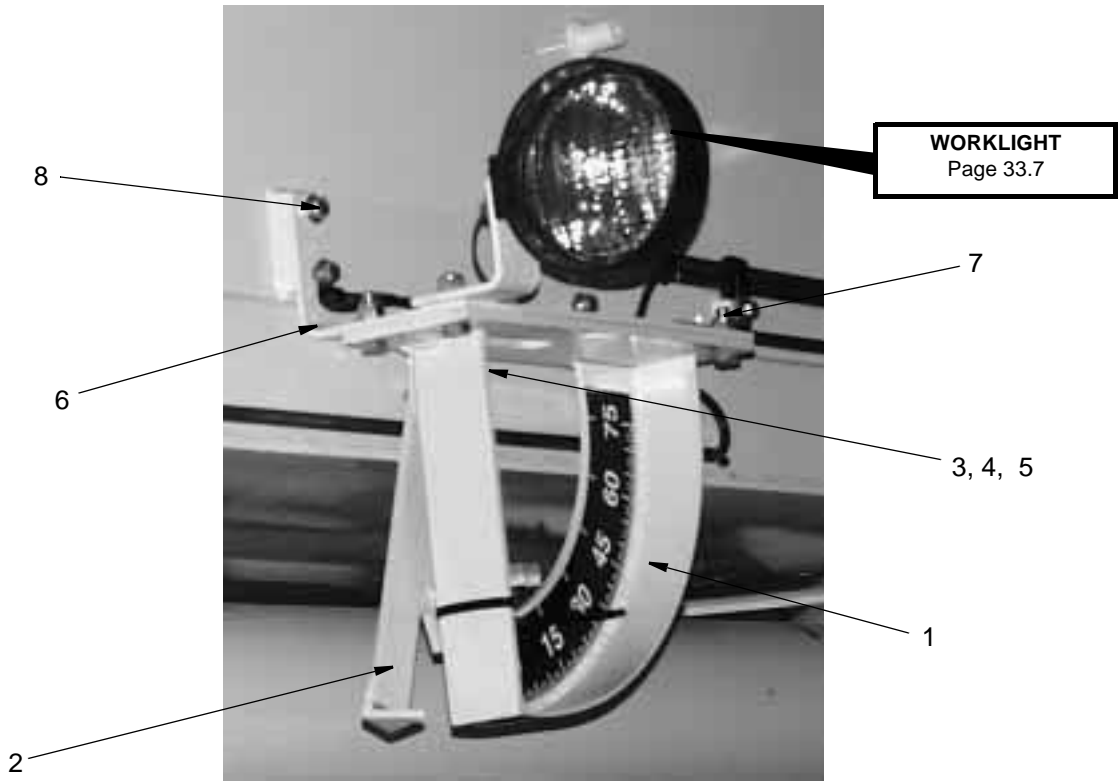

WHEN ORDERING PARTS, SPECIFY MODEL NUMBER, SERIAL NUMBER AND DESCRIPTION OF PART REQUIRED

CARRIER CAB

DATE: Revised 5-2005

MODEL: T775

PAGE 27.12

GROUP

27

REF.	PART NO.	DESCRIPTION	QTY.
	710A0155	Boom Angle Indicator Assembly (Includes Items 1 thru 8)	
	709A5183	Boom Angle Indicator Assembly (Includes Items 1 thru 5)	
1	709F4390	Bracket	1
2	709F4391	Pendulum	1
3	405 1121	Follower, Cam	1
4	1205-55	Locknut, 7/16F	1
5	709 4388	Spacer	1
6	711 0124	Plate	1
7	1200-100	Capscrew, 1/2C x 1-1/2	4
	1205-67	Locknut, 1/2C	4
8	1209-4	Flatwasher, 3/8	4
	1210-20	Lockwasher 3/8	4
	1200-57	Capscrew, 3/8 x 3/4	4