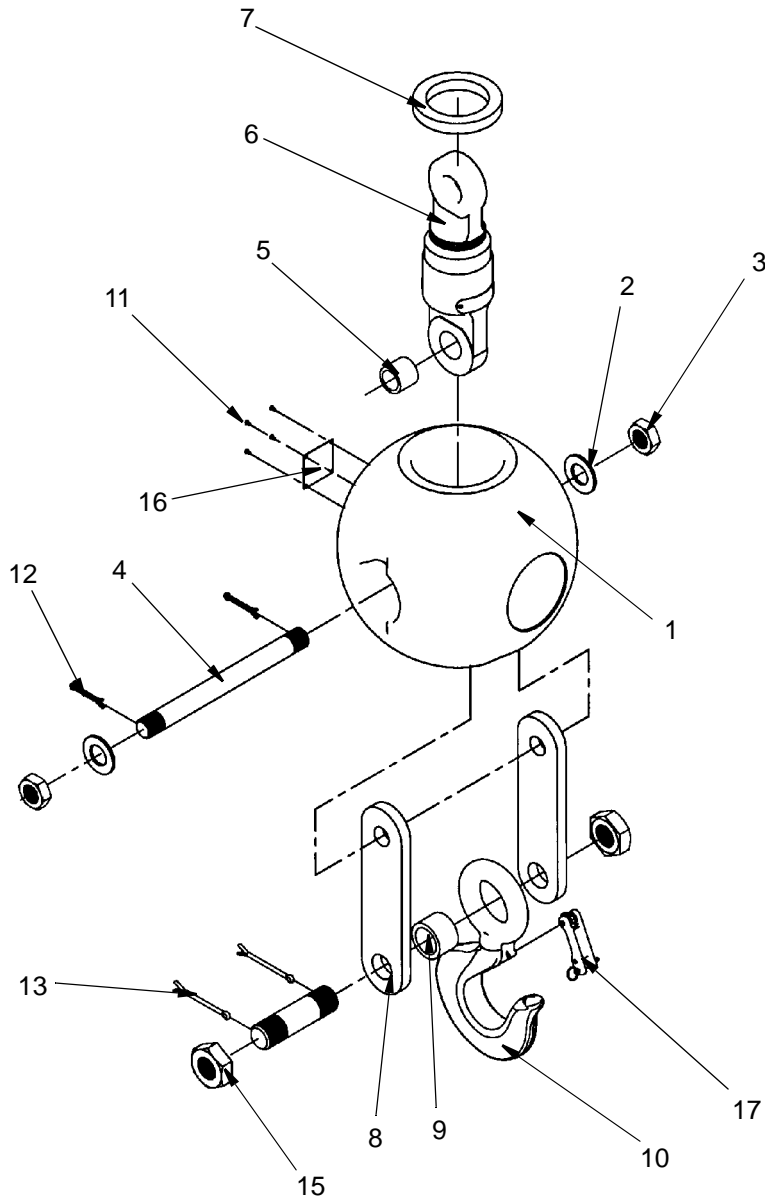

WHEN ORDERING PARTS, SPECIFY MODEL NUMBER, SERIAL NUMBER AND DESCRIPTION OF PART REQUIRED

FUEL TANK

DATE:	Issued 8-2004
MODEL:	T775
PAGE	2.3

GROUP
2

Torque to 300 in. Lbs.

REF. NO.	PART NO.	DESCRIPTION	QTY.
A	708 2210	Valve Ass'y	2
	29475	Section	4
	205149	Kit, Mounting	2
B	708 2211	Valve Ass'y	1
	29476	Section	1
	200900	Kit, Mounting	1
C	1219-860	Plug w/O-Ring	3
	1218-144	O-Ring	3
D	1219-624	Plug w/O-Ring	3
	1218-34	O-Ring	3
	A29309	Kit, Seal	5
		(Includes Items marked with Asterisk * for one section)	

Quantities for Items 1 thru 23 for one section

1		Body & Spool Ass'y	1
3	26841	Washer	1
4	29620	Spring	1
5	26843	Solenoid, Less Coil	1
		(Incl. Items 6 thru 21)	
6	26808	Plate, End	2
7	29595	Screw	8
8	29596	Case	2
9	26802	Spring	2
10	29597	Sleeve, Outer	2
11	29598	Sleeve, Inner	2
12	29599	Guide, Push Pin	2
13	* 29311	O-Ring	2
14	29624	Pin, Push	2
15	* 29310	Ring, Quad	2
16	29602	Cone, Female	2
17	* 29311	O-Ring	2
18	* 29312	O-Ring	2
19	29603	Pin, Push	2
20	29605	Plunger	2
21	29607	Tube, Guide	2
22	24263	Coil	2
23	23291	O-Ring	1
	29627	O-Ring	1

RELAY PANEL
Carrier

DATE: Issued 8-2004
MODEL: T775
PAGE 33.11

GROUP
33

REF.	PART NO.	DESCRIPTION	QTY.
	721A0358	Sheave Assembly, Cast Iron - 3/4"	
1	718 0940	Sheave, Cast Iron	1
2	721 0282	Bushing, Sheave.....	1
3	1213-3	Fitting, Grease, 45 Deg.....	1
4	721 0283	Washer, Bushing Flange	2
5	1203-228	Capscrew, .25C X .75.....	8

WHEN ORDERING PARTS, SPECIFY MODEL NUMBER, SERIAL NUMBER AND DESCRIPTION OF PARTS REQUIRED

126' BOOM
Sheave

DATE: Revised 4-2006
MODEL: T775
PAGE 39.9

GROUP
39

REF.	PART.NO.	DESCRIPTION	QTY.
	410 4069	Overhaul Ball, 12 Ton, 419#, 3/4"	
1	217138	Ball	1
2	215386	Washer	2
3	215387	Nut.....	2
4	217139	Pin.....	1
5	215403	Spacer.....	1
6	215396	Swivel.....	1
7	217140	Ring.....	1
8	215397	Adapter Bar	2
9	217141	Spacer.....	1
10	215402	Eye Hook.....	1
11	216955	Screw	4
12	215388	Cotter Pin	2
13	215398	Cotter Pin	2
14	215399	Pin.....	1
15	215400	Nut.....	2
16	217142	Nameplate.....	1
17	217143	Latch Kit	1