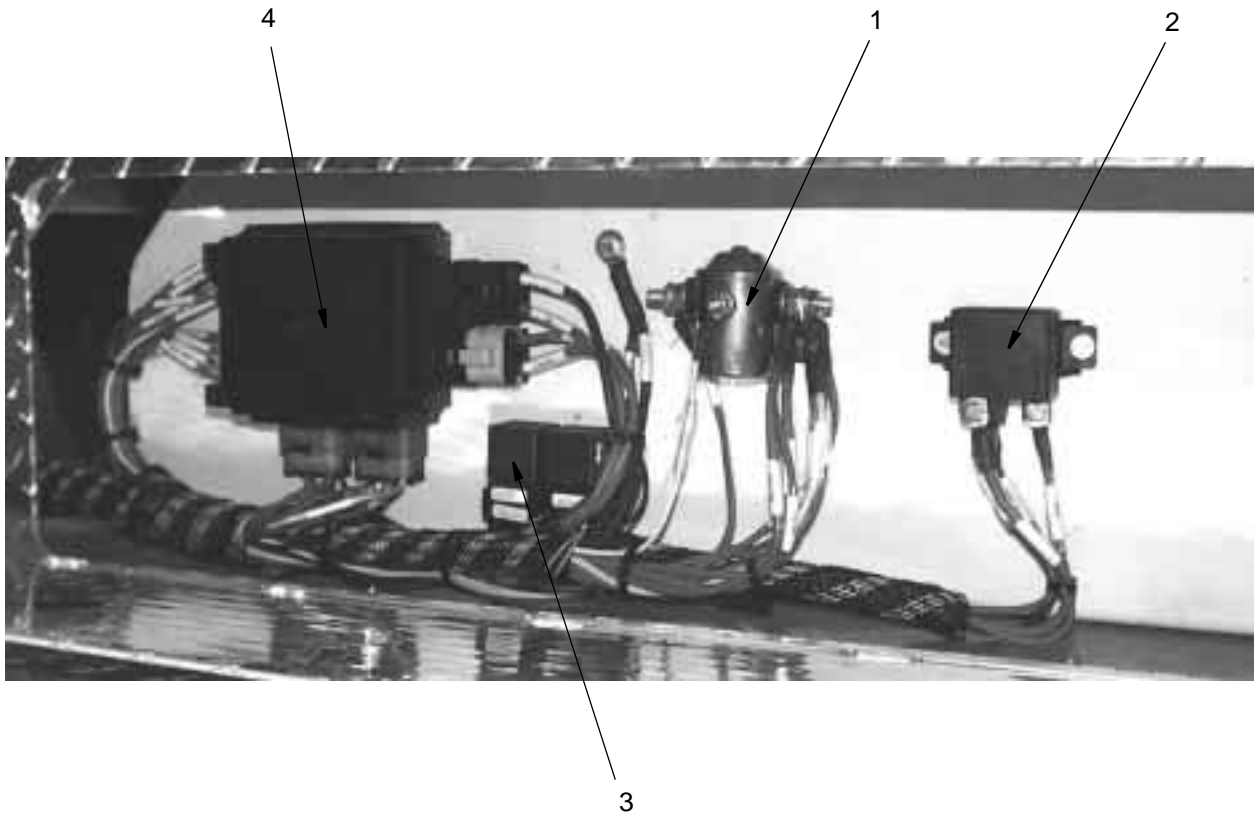

REF.	PART NO.	DESCRIPTION	QTY.
1	1246-2	Switch, Solen Delc.....	1
2	1246-18	Relay, Bosch.....	1
3	1246-13	Relay, Bosch.....	1
4	717 0641	Circuit Breaker Box	1

WHEN ORDERING PARTS, SPECIFY MODEL NUMBER, SERIAL NUMBER AND DESCRIPTION OF PART REQUIRED

RELAY PANEL
Carrier

DATE: Issued 8-2004
MODEL: T775
PAGE 33.11

GROUP
33