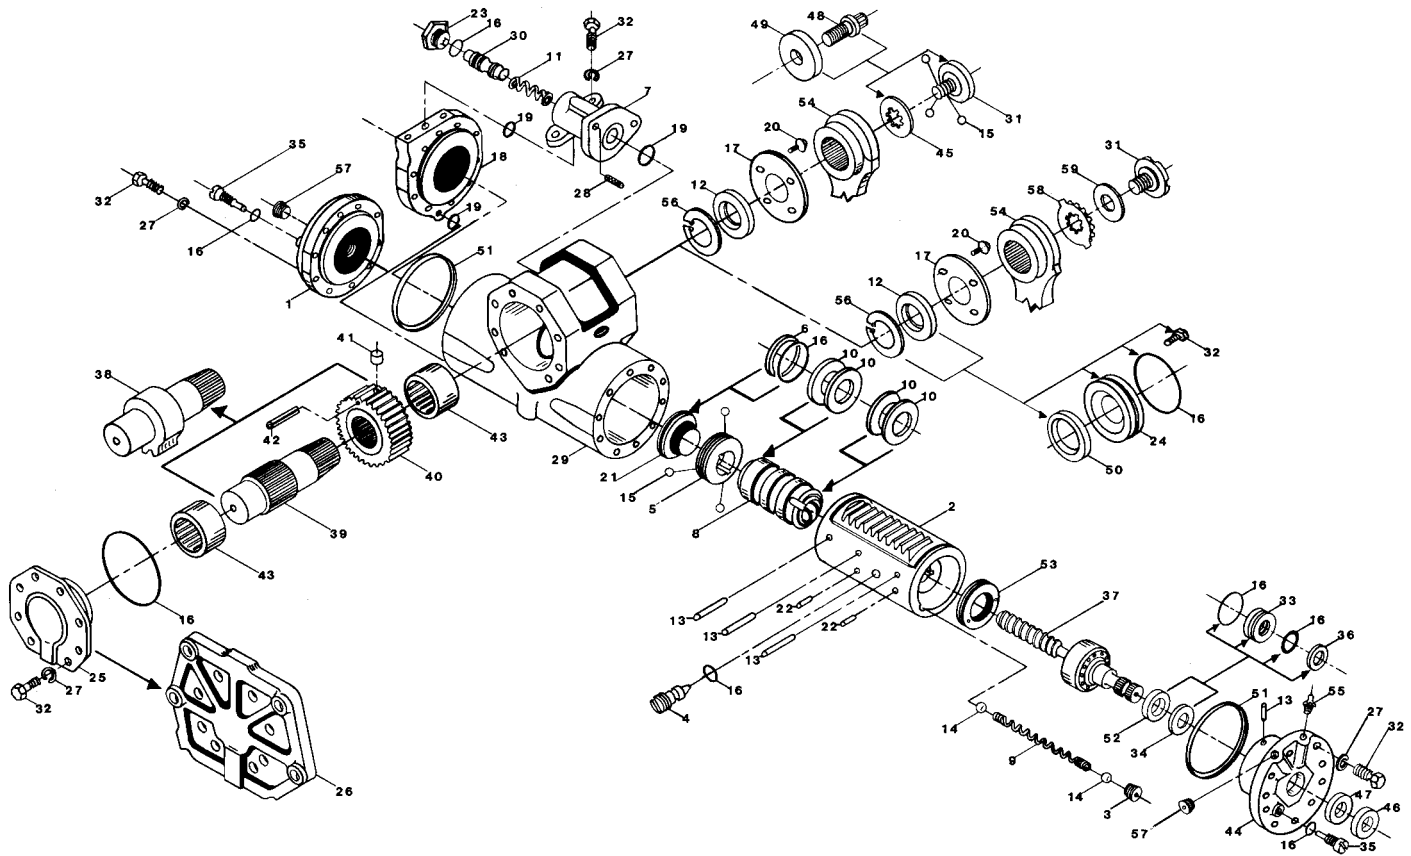

REF.	PART NO.	DESCRIPTION	QTY.	REF.	PART NO.	DESCRIPTION	QTY.
	717 0186	Steering Box, Master					
1	NSS	Cylinder Head		31	NSS	Retainer	
2	NSS	Piston		32	NSS	Hex Head Bolts	
3	NSS	Valve Seat (Plunger)		33	NSS	Retainer Hi-Press. Seal	
4	NSS	Valve Positioning Pin		34	NSS	Hi-Press. Seal Back-Up Washer	
5	NSS	Valve Adjusting Nut		35	NSS	Plunger	
6	NSS	Teflon Ring		36	NSS	Teflon Ring Hi-Press. Seal	
7	NSS	Valve Body, Opt. Press. Relief		37	NSS	Actuating Shaft / Brg. Assy.	
8	NSS	Valve		38	NSS	Sector Shaft	
9	NSS	Spring, Plunger Relief		39	NSS	Output Shaft	
10	NSS	Reversing Springs		40	NSS	Pinion	
11	NSS	Spring, Optional Press. Relief		41	NSS	Gear Retaining Pin	
12	NSS	Oil Seal (Lip Type)		42	NSS	Rollpin	
13	NSS	Pin, Locking		43	NSS	Roller Bearing	
14	NSS	Ball, Plunger Relief		44	NSS	Bearing Cap	
15	NSS	Ball, Nylon		45	NSS	Washer	
16	NSS	O-Ring		46	NSS	Salt Seal	
17	NSS	Seal Retainer		47	NSS	Dirt Seal	
18	NSS	Cyl. Hd. Opt. Press. Relief		48	NSS	Special P. Arm Retention Bolt	
19	NSS	Tetra Seal Opt. Press. Rel.		49	NSS	Washer P. Arm Retention	
20	NSS	Capscrew (Button Head)		50	NSS	Oil Seal, Quad-O-Dyn	
21	NSS	Piston Plug		51	NSS	Seal Ring Brg. Cap & Cyl. Hd.	
22	NSS	Knurled Plug		52	NSS	Hi-Pressure Oil Seal	
23	NSS	Plug, Optional Pressure Rel.		53	NSS	Bearing Retaining Nut	
24	NSS	Seal Retainer		54	NSS	Pitman Arm	
25	NSS	Standard Cover		55	NSS	Grease Fitting	
26	NSS	Mounting Cover		56	NSS	Snap Ring	
27	NSS	Lockwasher		57	NSS	Plug (Brg. Cap & Cyl. Hd.)	
28	NSS	Screen Press. Rel. Valve		58	NSS	Tabwasher	
29	NSS	Housing		59	NSS	Thrust Washer	
30	NSS	Relief Valve Assembly Opt.					

WHEN ORDERING PARTS, SPECIFY MODEL NUMBER, SERIAL NUMBER AND DESCRIPTION OF PART REQUIRED

STEERING GEAR

Master

DATE: Issued 8-2004

MODEL: T775

PAGE 11.2

GROUP

11