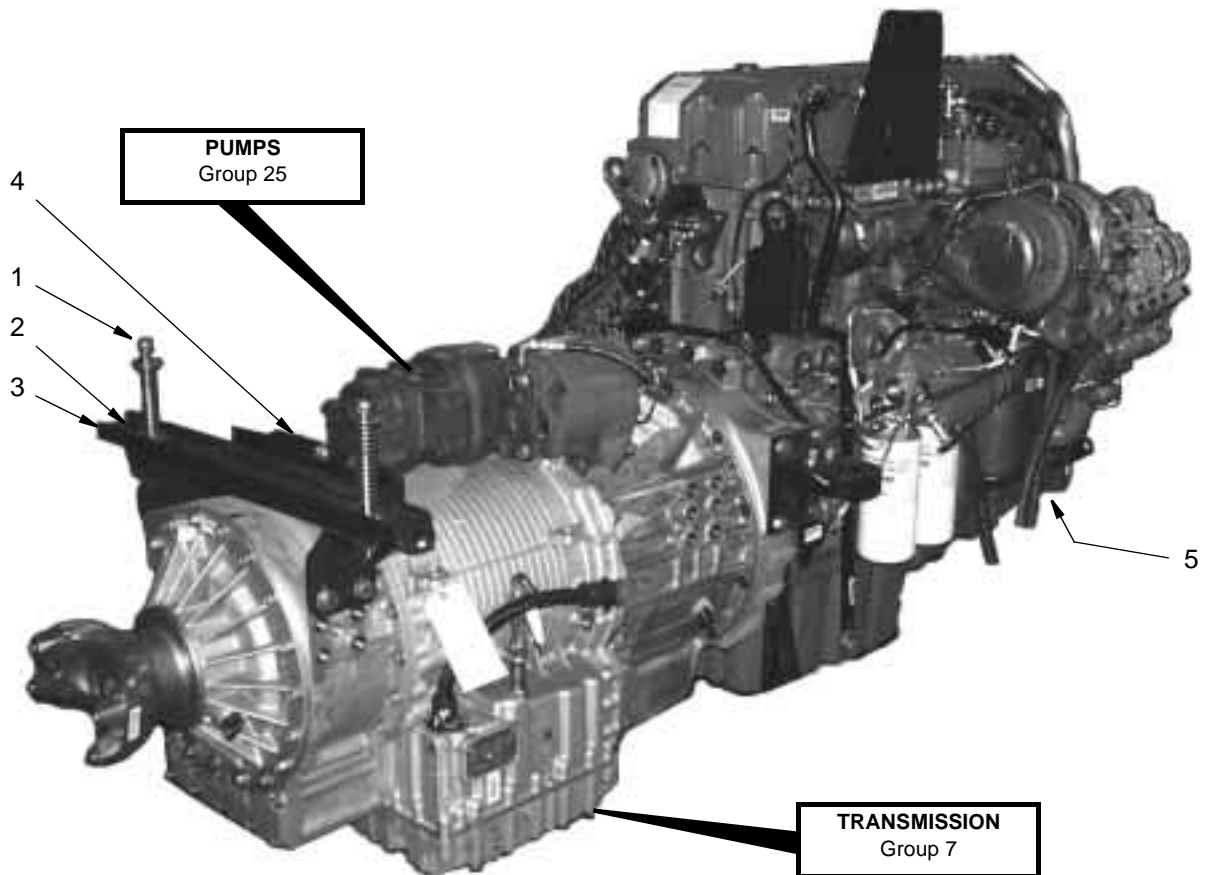

WHEN ORDERING PARTS, SPECIFY MODEL NUMBER, SERIAL NUMBER AND DESCRIPTION OF PART REQUIRED

OUTRIGGER VALVES

DATE: Issued 8-2004

MODEL: T775

PAGE 3.8

GROUP

3

REF.	PART.NO.	DESCRIPTION	QTY.
	722A0027	Engine Installation, Detroit Series 60 (Includes Items on Pages 6.1-6.8)	
	718 0223	Engine, DD Series 60, 500 HP	
1	717 0383	Spring.....	2
	718 0316	Stud, Transmission.....	2
	1209-48	Flatwasher, .62.....	8
	1205-88	Nut, Nylok .62C.....	4
	717 0910	Spacer, Oblong.....	2
2	1200-110	Capscrew, .50C x 2.75.....	2
	1205-67	Locknut, .50C.....	2
	1209-6	Flatwasher, .50.....	6
	1221-128	Mount, Rubber.....	2
	709 7310	Washer, .52ID.....	2
3	718F0308	Support, Transmission.....	1
4	722F0051	Tail Support, Transmission.....	1
5	718F0814	Mount, Front Engine.....	1
	1229-83	Bolt, .62F x 4.00.....	2
	1221-138	Mount, Rubber.....	2
	10329	Washer, 3 OD x .656 ID x .125 Thk.....	2
	1209-48	Flatwasher, .62.....	4
	1205-91	Nut, Lock .62F.....	2
	718 0481	Upper Alignment Stud.....	2