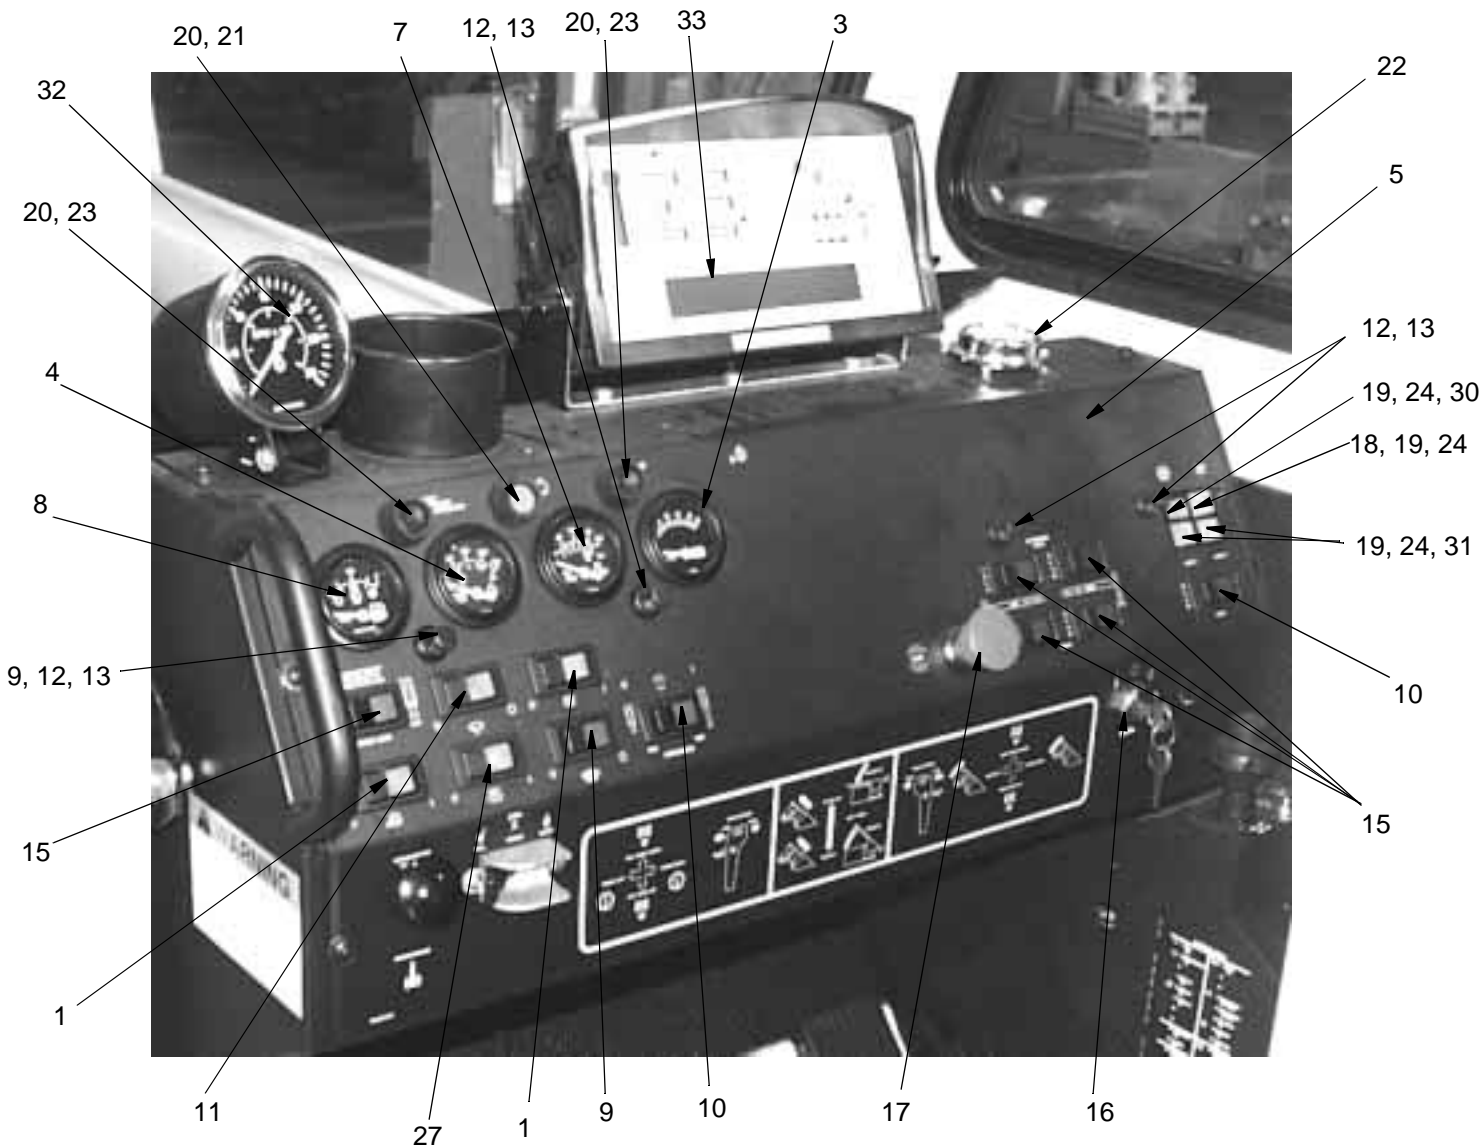

WHEN ORDERING PARTS, SPECIFY MODEL NUMBER, SERIAL NUMBER AND DESCRIPTION OF PART REQUIRED

DIESEL HEATER
Hunter DH22-15A

DATE: Issued 8-2004

MODEL: T775

PAGE 31.6

GROUP

31

REF.	PART NO.	DESCRIPTION	QTY.	REF.	PART NO.	DESCRIPTION	QTY.
	720A0409	Dash Assembly, Upper (Includes Items 1 thru 32)					
1	1223-903	Switch	2	18	1223-946	Lens, Red	1
2	719 0811	Wire Harness, Electrical	1	19	1223-910	Insert, Reflector	4
3	1245-178	Gauge, Voltmeter	1	20	1223-693	Lamp	3
4	1245-183	Gauge, Water Temp	1	21	1223-709	Lens, Amber	1
5	12400-41	Dash Decal	1	22	11245-62	Level	1
6	1223-946	Lens, Red	1	23	1223-708	Lens, Red	2
7	1245-179	Gauge, Oil Pressure	1	24	1223-884	Pilot Lamp	4
8	1245-178	Gauge, Fuel	1	25	719 0907	Wire Harness [Not Shown]	1
9	1223-879	Switch, Rocker	1	27	1223-902	Switch, Washer	1
10	1223-878	Switch, Outrigger	2	28	12400-941	Decal, Dash	1
11	1223-877	Switch	2	29	1223-885	Dimmer Switch	4
12	1223-743	Light, Dash	4	30	1223-947	Lens, Green	1
13	1223-627	Light, Bulb	4	31	1223-948	Lens, Yellow	2
14	1223-626	Fan Defroster	1	32	1245-84	Tach Mounting Kit	1
15	1223-917	Switch, Outrigger Jack & Beam	5		1245-130	Tach	1
16	1223-858	Switch, Ignition	1	33	Page 52.1	RCI 510 Assembly	1
17	1223-981	Switch, Engine Stop	1				