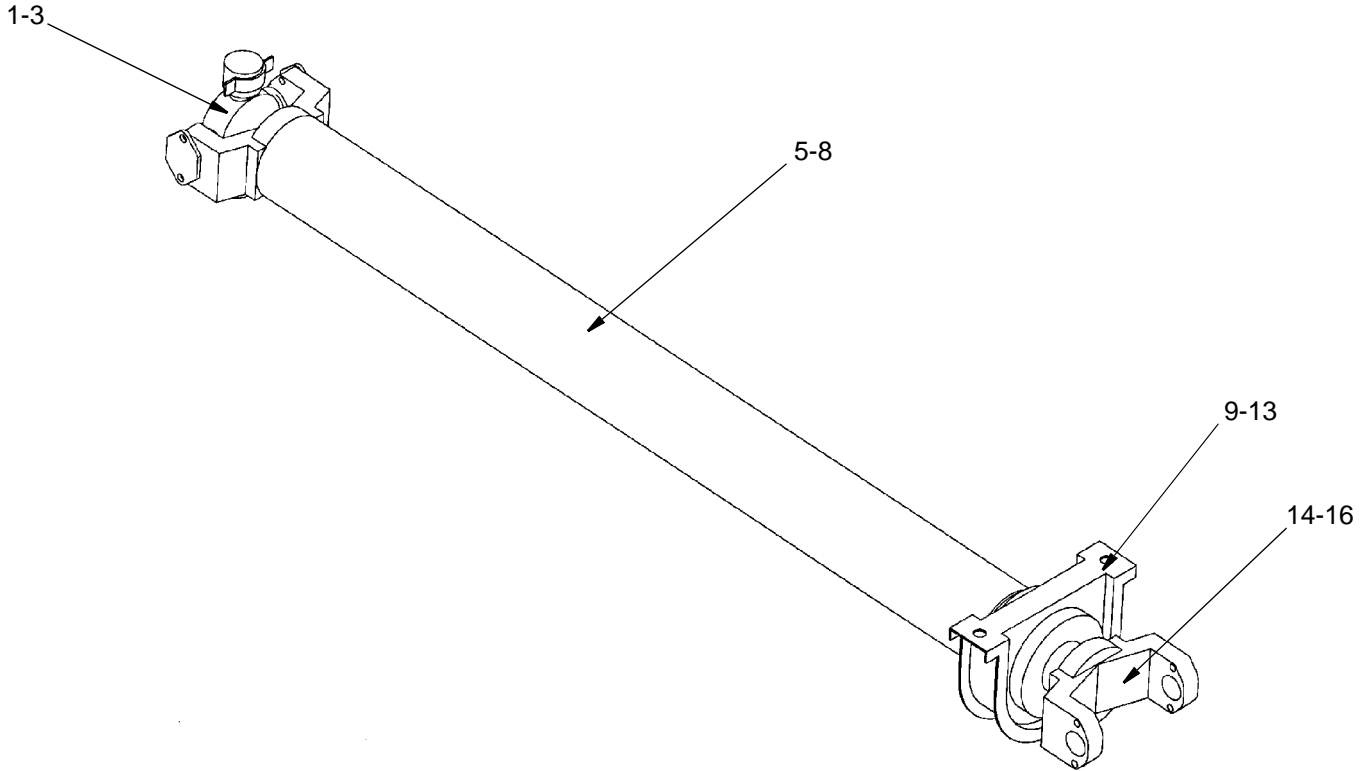

REF.	PART NO.	DESCRIPTION	QTY.
	718 0140	Drive Shaft, Transmission	
	216309	Cross & Bearing Kit (Includes Items 1 Through 3)	
1	216315	Screw.....	2
2	216316	Bearing Assembly.....	4
3	216317	Journal Cross Assembly.....	2
4	216318	Lock Wire (Not Shown).....	2
	216311	Service Shaft Assembly (Includes Items 5 Through 10)	
5	216323	Tube Yoke	1
6	216324	Tube Deadener.....	2
7	216325	Tube	1
8	216326	Mid-Ship Tube Shaft.....	1
	216314	Center Bearing Assembly (Includes Items 9 Through 13)	
9	216329	Slinger	2
10	216330	Center Bearing Bracket	1
11	216331	Center Bearing	1
12	216332	Center Bearing & Retainer Assembly....	1
13	216333	Center Bearing Rubber.....	1
14	216334	End Yoke	1
15	216335	Washer	1
16	216336	Nut.....	1