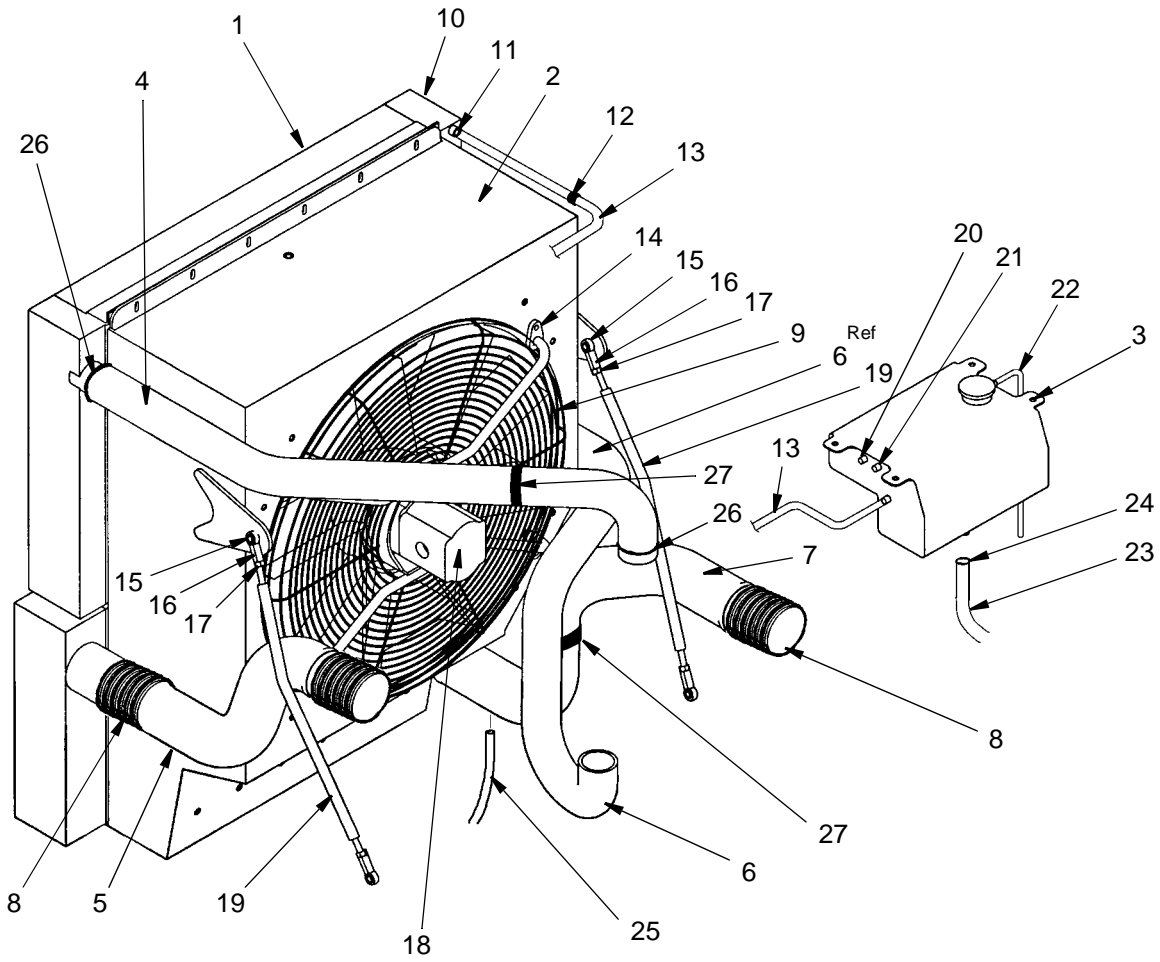

REF.	PART.NO.	DESCRIPTION	QTY.	REF.	PART.NO.	DESCRIPTION	QTY.
	718A0777	Cooling System					
1	718 0285	Radiator.....	1	14	1200-57	Capscrew, .38C x .75.....	4
2	718 0286	Shroud.....	1		1210-20	Lockwasher, .38.....	4
3	718 0389	Tank, Radiator.....	1		1209-4	Flatwasher, .38.....	4
	1200-311	Capscrew, .44C x 1.00.....	1	15	1203-272	Screw, FHS .44C x 1.00.....	2
	1209-5	Flatwasher, .44.....	4		1209-5	Flatwasher, .44.....	2
	1210-23	Lockwasher, .44.....	4	16	1222-342	End, Rod.....	2
	1205-47	Nut, .44C.....	4	17	1205-48	Nut, .44F.....	4
4	718 0371	Hose, Upper Radiator.....	1	18	718 0247	Motor.....	1
5	718 0479	Tube, CAC Outlet.....	1		718 0246	Adapter, Engine Fan.....	1
6	718 0759	Hose, Lower Radiator.....	1		1242-134	Capscrew, .38C x 1.00 Gr8.....	6
	1240-264	Clamp.....	1		1209-63	Flatwasher, .38.....	6
7	718 0760	Tube, CAC Inlet.....	1	19	718 0388	Strut.....	1
8	420 3922	Bellows.....	4	20	1219-959	Adapter, Str.....	1
	372 1531	Clamp.....	8	21	12019-548	Adapter, 90°.....	1
9	718 0287	Guard, Fan.....	1	22	707 4164-23	Hose, Vent.....	1
	717 0103	Fan, 30".....	1	23	12444-1	Hose, Fill Return.....	1
10	709 7454	Insulation.....	1	24	200B2007-2	Clamp.....	2
11	1219-959	Adapter, Str.....	1	25	707 4164-45	Hose, Vent.....	1
12	200B2007-4	Clamp, .50.....	12	26	1240-264	Clamp.....	1
	1200-57	Capscrew, .38C x .75.....	12	27	718 0537	Bracket, Rad Hose.....	1
	1210-20	Lockwasher, .38.....	12		1200-59	Capscrew, .38C x 1.00.....	2
	1209-4	Flatwasher, .38.....	12		200B2007-32	Clamp, 3".....	2
	1205-36	Nut, .38C.....	12		1200-85	Capscrew, .38C x 4.50.....	2
13	707 4164-116	Hose.....	1		1209-4	Flatwasher, .3.....	2
					1205-45	Locknut, .38C.....	2

WHEN ORDERING PARTS, SPECIFY MODEL NUMBER, SERIAL NUMBER AND DESCRIPTION OF PART REQUIRED

	ENGINE Cooling System	DATE: Issued 8-2004	GROUP 6
		MODEL: T775	
		PAGE 6.11