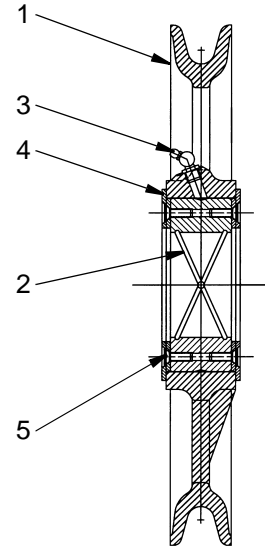

Quantities for Items 1 thru 23 for one section

1		Body & Spool Ass'y	1
3	26841	Washer	1
4	29620	Spring	1
5	26843	Solenoid, Less Coil	1
		(Incl. Items 6 thru 21)	
6	26808	Plate, End	2
7	29595	Screw	8
8	29596	Case	2
9	26802	Spring	2
10	29597	Sleeve, Outer	2
11	29598	Sleeve, Inner	2
12	29599	Guide, Push Pin	2
13	* 29311	O-Ring	2
14	29624	Pin, Push	2
15	* 29310	Ring, Quad	2
16	29602	Cone, Female	2
17	* 29311	O-Ring	2
18	* 29312	O-Ring	2
19	29603	Pin, Push	2
20	29605	Plunger	2
21	29607	Tube, Guide	2
22	24263	Coil	2
23	23291	O-Ring	1
	29627	O-Ring	1

REF.	PART NO.	DESCRIPTION	QTY.
1	1246-2	Switch, Solen Delc.....	1
2	1246-18	Relay, Bosch.....	1
3	1246-13	Relay, Bosch.....	1
4	717 0641	Circuit Breaker Box	1

WHEN ORDERING PARTS, SPECIFY MODEL NUMBER, SERIAL NUMBER AND DESCRIPTION OF PART REQUIRED

RELAY PANEL
Carrier

DATE: Issued 8-2004
MODEL: T775
PAGE 33.11

GROUP
33

REF.	PART NO.	DESCRIPTION	QTY.
	721A0358	Sheave Assembly, Cast Iron - 3/4"	
1	718 0940	Sheave, Cast Iron	1
2	721 0282	Bushing, Sheave.....	1
3	1213-3	Fitting, Grease, 45 Deg.....	1
4	721 0283	Washer, Bushing Flange	2
5	1203-228	Capscrew, .25C X .75.....	8

WHEN ORDERING PARTS, SPECIFY MODEL NUMBER, SERIAL NUMBER AND DESCRIPTION OF PARTS REQUIRED

126' BOOM
Sheave

DATE: Revised 4-2006
MODEL: T775
PAGE 39.9

GROUP
39

REF.	PART.NO.	DESCRIPTION	QTY.
	410 4069	Overhaul Ball, 12 Ton, 419#, 3/4"	
1	217138	Ball	1
2	215386	Washer	2
3	215387	Nut.....	2
4	217139	Pin.....	1
5	215403	Spacer.....	1
6	215396	Swivel.....	1
7	217140	Ring.....	1
8	215397	Adapter Bar	2
9	217141	Spacer.....	1
10	215402	Eye Hook.....	1
11	216955	Screw	4
12	215388	Cotter Pin	2
13	215398	Cotter Pin	2
14	215399	Pin.....	1
15	215400	Nut.....	2
16	217142	Nameplate.....	1
17	217143	Latch Kit	1