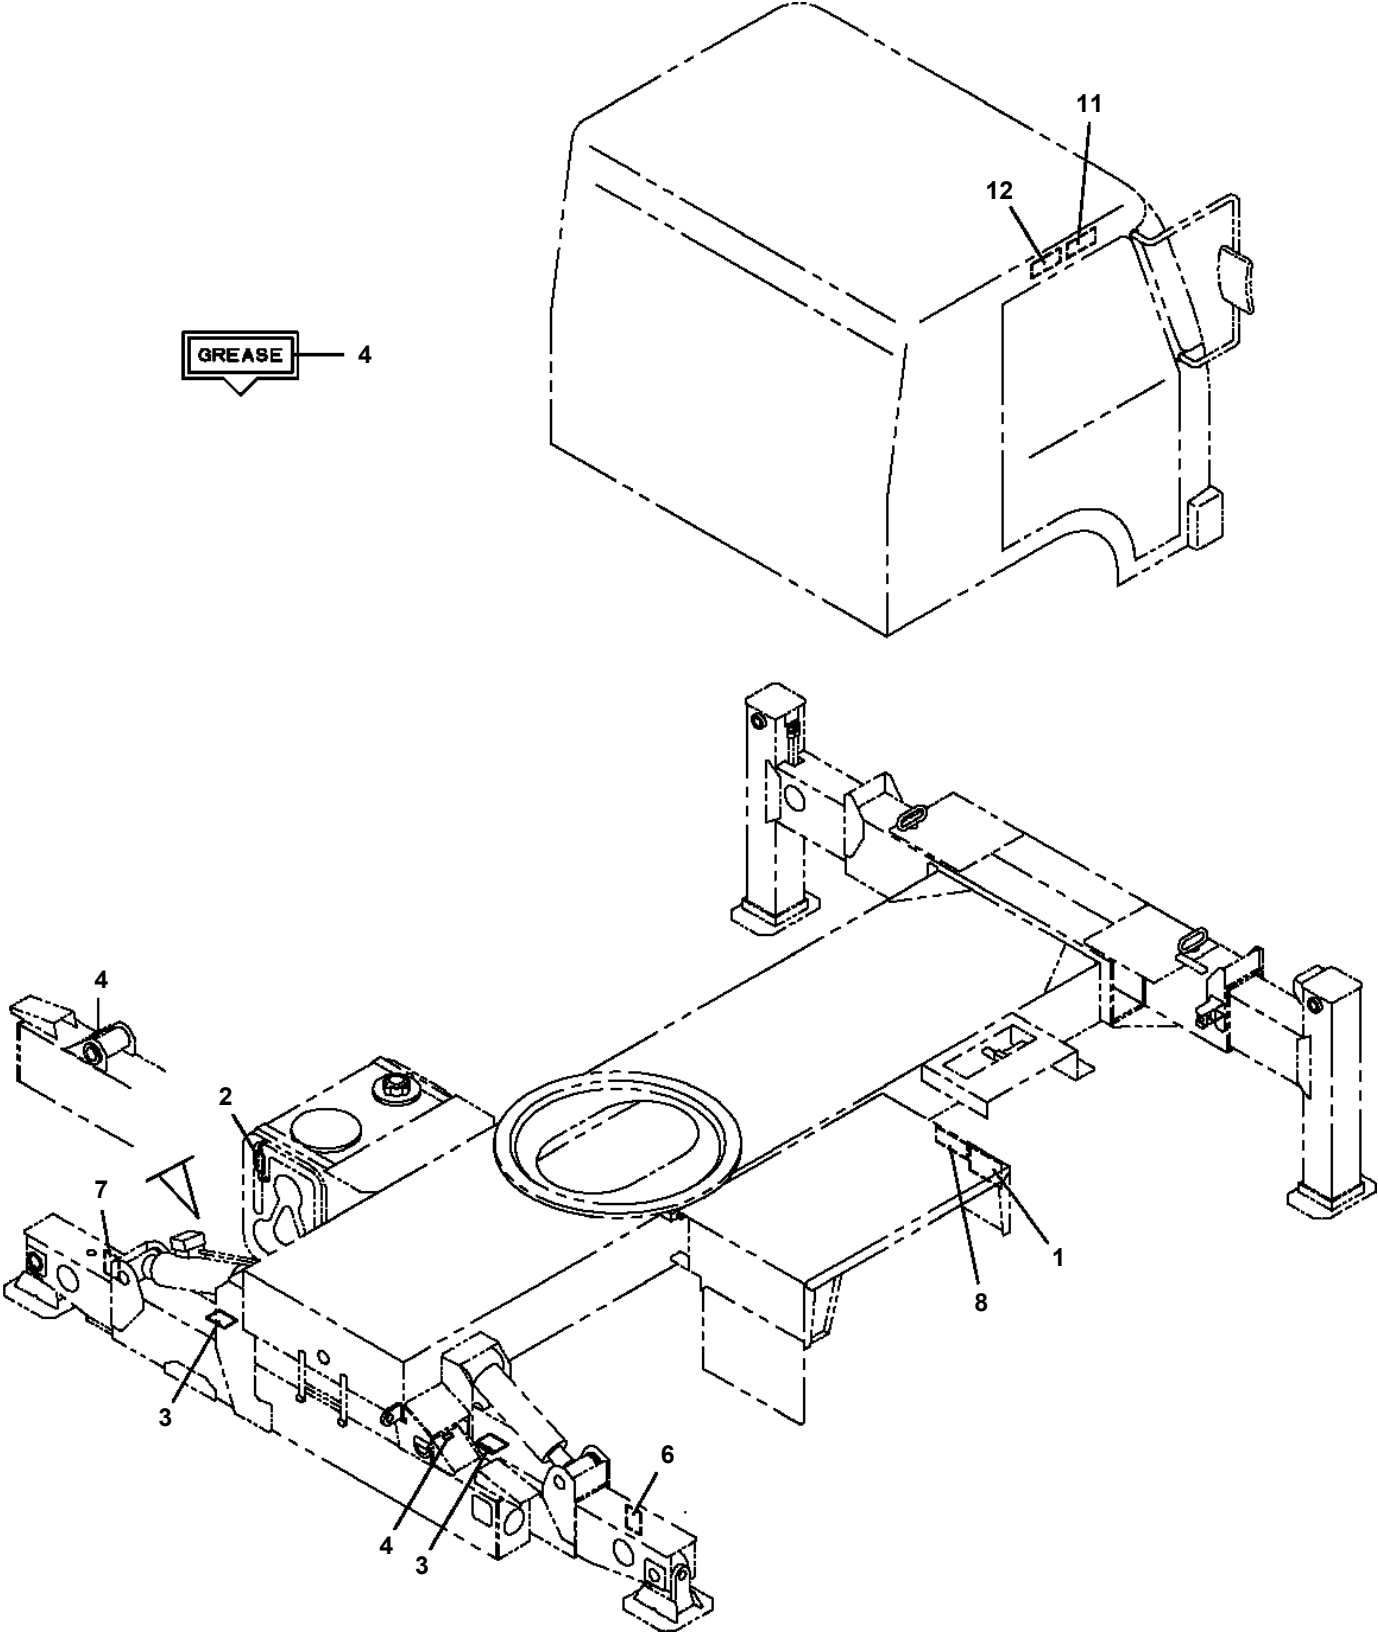

- Please note: If there is no response to CLICKING the link, please download this PDF first and then click on it.

CLICK HERE TO **DOWNLOAD** THE COMPLETE MANUAL

**TS-75M-1-31000 LOWER,HINO KC-FC3JDAA
PB1100049-00 PUMP,HYDRAULIC**

TS-75M-1-31000 LOWER,HINO KC-FC3JDAA

Pos No.	Parts No	Parts Name	Qty	Unit	Technical Data	Serial No (Start)	Serial No (End)
1	36031910000	CYLINDER ASSY	1				
2	36622950001	VALVE,PILOT CHECK	1				
3	90101510040	BOLT	2		M10X40		
4	90302041001	WASHER,SPRING	2		10		
5	36671640000	SWITCH,PRESSURE	1				
6	91002801400	O-RING	1		1B P14		
11	36031911000	CYLINDER	1				
12	80136340050	PIN,SPLIT	1		4X50		
13	37001601420	NUT	1		M27X2		
14	36031363000	PISTON	1				
15	91002902500	O-RING	1		1B G25		
16	91350205500	BEARING,PLAIN (WITH PACKINGX2)	1				
17	36010060202	COVER,ROD	1				
18	91002905000	O-RING	1		1B G50		
19	91694004000	PACKING	1				
20	91660004001	SEAL,DUST	1				
21	36031912000	ROD	1				
31	91040100300	O-RING	1		P3		
36	90303371201	WASHER	1		M12		
37	82100002536	SWITCH,LIMIT	1				
50	36031369901	PACKING SET	1		40X55		
100	32730530000	FRONT JACK,HYDRAULIC	1				

**TS-75M-1-31000 LOWER,HINO KC-FC3JDAA
PO1010517-01 PLATE,INDICATION**

TS-75M-1-31000 LOWER,HINO KC-FC3JDAA

Pos No.	Parts No	Parts Name	Qty	Unit	Technical Data	Serial No (Start)	Serial No (End)	Remarks	Pages
1	32660000101	SUPPORT	1						
2	32660000122	COVER	1						
3	32660000111	SUPPORT	1						
4	36100960000	TANK,OIL	1						000007
5	32660008020	BAND ASSY	2						
6	32770900010	SUPPORT	1						
7	90101210025	BOLT	4		M10X25				
8	90302041001	WASHER,SPRING	4		10				
9	90201201200	NUT	4		M12				
10	32660000150	CUSHION	2						
11	37000105450	PIN	2						
12	80136332025	PIN,SPLIT	4		3.2X25				
13	90303071201	WASHER,PLAIN	4		12				