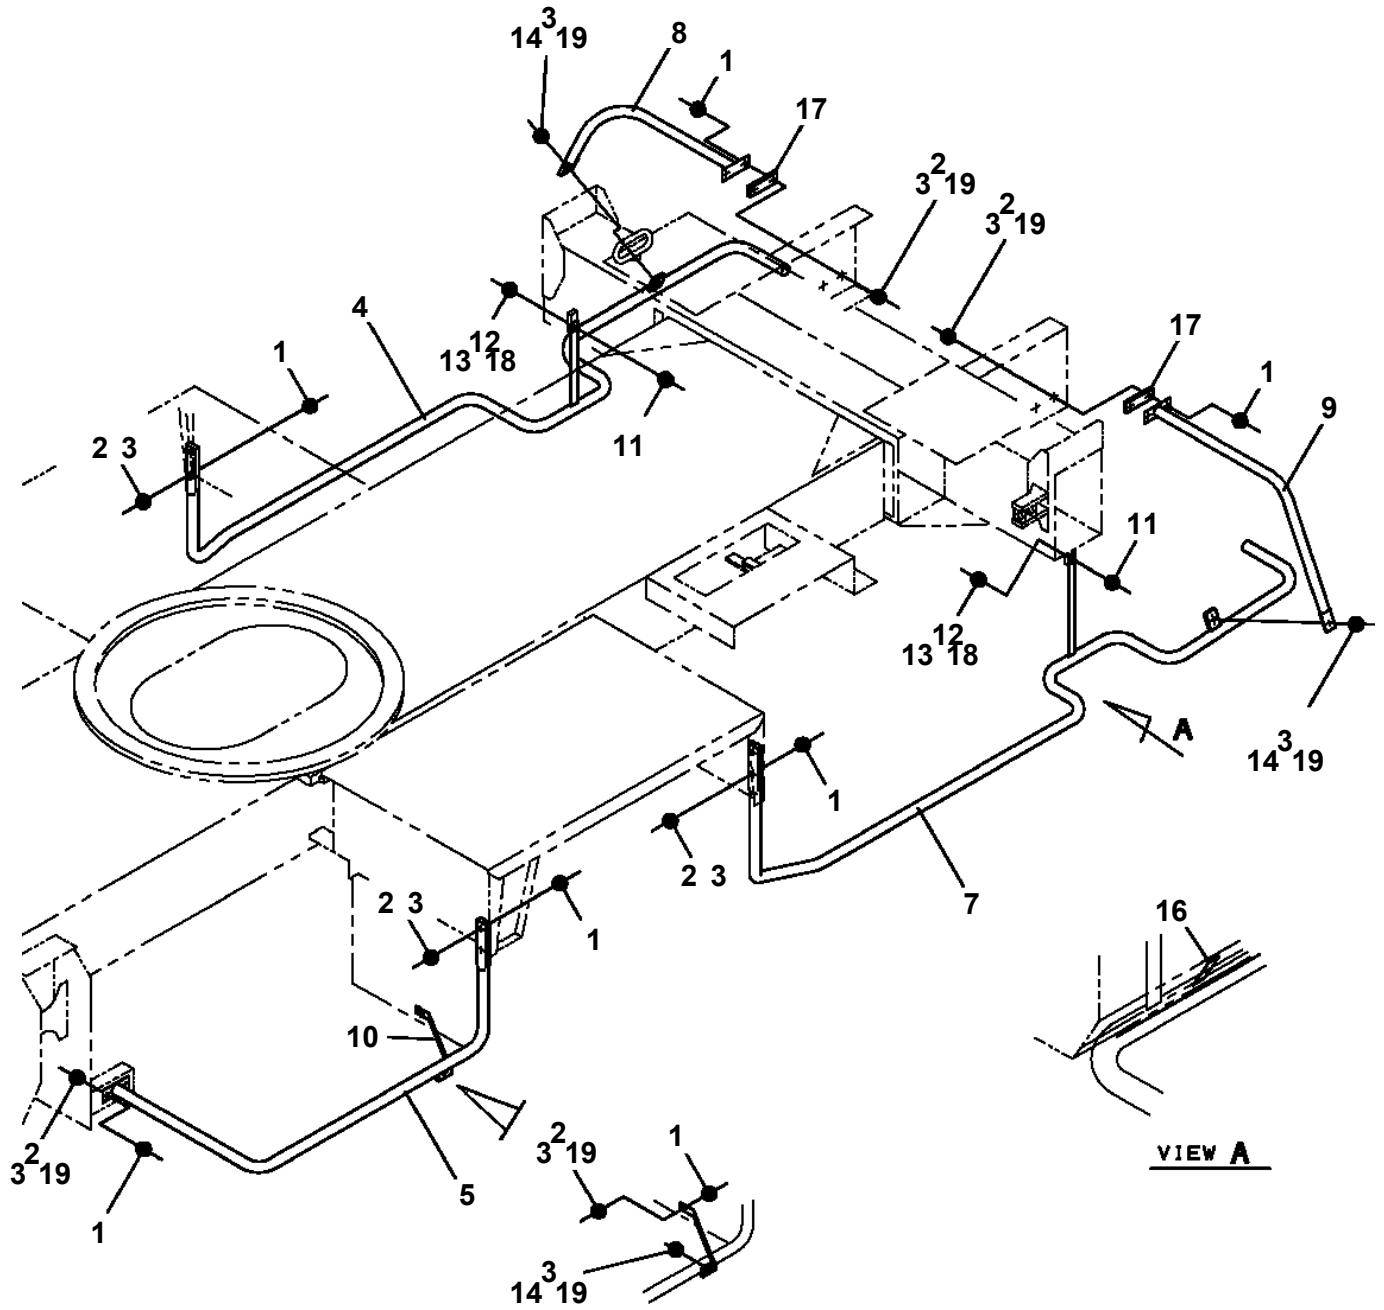

TS-75M-1-31000 LOWER,HINO KC-FC3JDAA

Pos No.	Parts No	Parts Name	Qty	Unit	Technical Data	Serial No (Start)	Serial No (End)	Remarks	Pages
1	32660000101	SUPPORT	1						
2	32660000122	COVER	1						
3	32660000111	SUPPORT	1						
4	36100960000	TANK,OIL	1						000007
5	32660008020	BAND ASSY	2						
6	32770900010	SUPPORT	1						
7	90101210025	BOLT	4		M10X25				
8	90302041001	WASHER,SPRING	4		10				
9	90201201200	NUT	4		M12				
10	32660000150	CUSHION	2						
11	37000105450	PIN	2						
12	80136332025	PIN,SPLIT	4		3.2X25				
13	90303071201	WASHER,PLAIN	4		12				

**TS-75M-1-31000 LOWER,HINO KC-FC3JDAA
PX1200311-00 SIDE GUARD INSTALLATION**