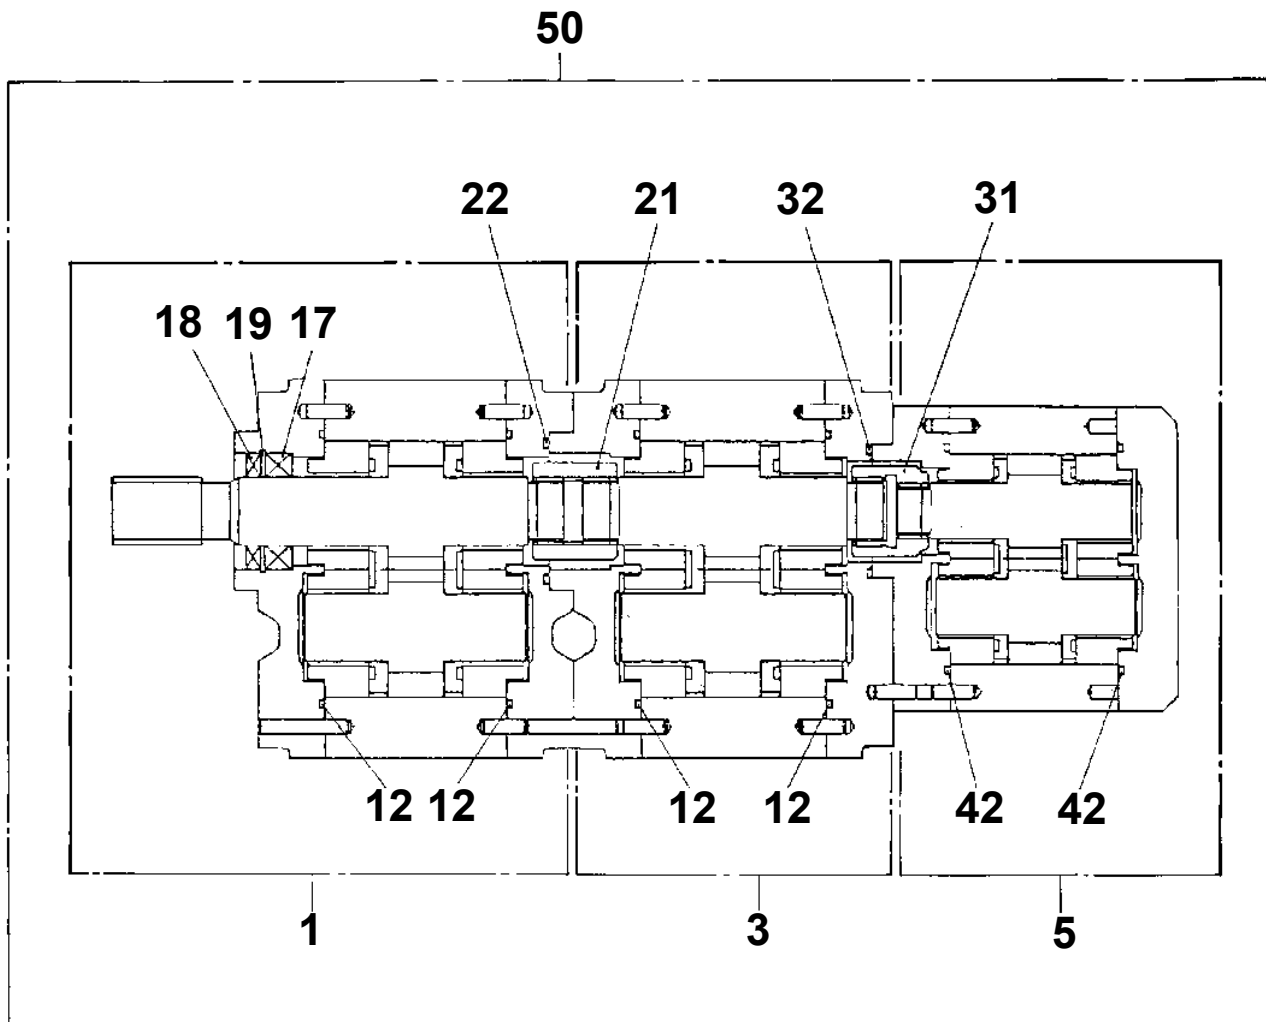

TS-75M-1-31000 LOWER,HINO KC-FC3JDAA

PX1000675-01 MOUNTING PARTS

PY1000899-00 OPTIONS

ASSEMBLY

CLICK HERE TO **DOWNLOAD** THE COMPLETE MANUAL

- Thank you very much for reading the preview of the manual.
- You can download the complete manual from: www.heydownloads.com by clicking the link below

TS-75M-1-31000 LOWER,HINO KC-FC3JDAA

Pos No.	Parts No	Parts Name	Qty	Unit	Technical Data	Serial No (Start)	Serial No (End)
1	36031910000	CYLINDER ASSY	1				
2	36622950001	VALVE,PILOT CHECK	1				
3	90101510040	BOLT	2		M10X40		
4	90302041001	WASHER,SPRING	2		10		
5	36671640000	SWITCH,PRESSURE	1				
6	91002801400	O-RING	1		1B P14		
11	36031911000	CYLINDER	1				
12	80136340050	PIN,SPLIT	1		4X50		
13	37001601420	NUT	1		M27X2		
14	36031363000	PISTON	1				
15	91002902500	O-RING	1		1B G25		
16	91350205500	BEARING,PLAIN (WITH PACKINGX2)	1				
17	36010060202	COVER,ROD	1				
18	91002905000	O-RING	1		1B G50		
19	91694004000	PACKING	1				
20	91660004001	SEAL,DUST	1				
21	36031912000	ROD	1				
31	91040100300	O-RING	1		P3		
36	90303371201	WASHER	1		M12		
37	82100002536	SWITCH,LIMIT	1				
50	36031369901	PACKING SET	1		40X55		
100	32730530000	FRONT JACK,HYDRAULIC	1				

**TS-75M-1-31000 LOWER,HINO KC-FC3JDAA
PO1010517-01 PLATE,INDICATION**

TS-75M-1-31000 LOWER,HINO KC-FC3JDAA

Pos No.	Parts No	Parts Name	Qty	Unit	Technical Data	Serial No (Start)	Serial No (End)	Remarks	Pages
1	32660000101	SUPPORT	1						
2	32660000122	COVER	1						
3	32660000111	SUPPORT	1						
4	36100960000	TANK,OIL	1						000007
5	32660008020	BAND ASSY	2						
6	32770900010	SUPPORT	1						
7	90101210025	BOLT	4		M10X25				
8	90302041001	WASHER,SPRING	4		10				
9	90201201200	NUT	4		M12				
10	32660000150	CUSHION	2						
11	37000105450	PIN	2						
12	80136332025	PIN,SPLIT	4		3.2X25				
13	90303071201	WASHER,PLAIN	4		12				