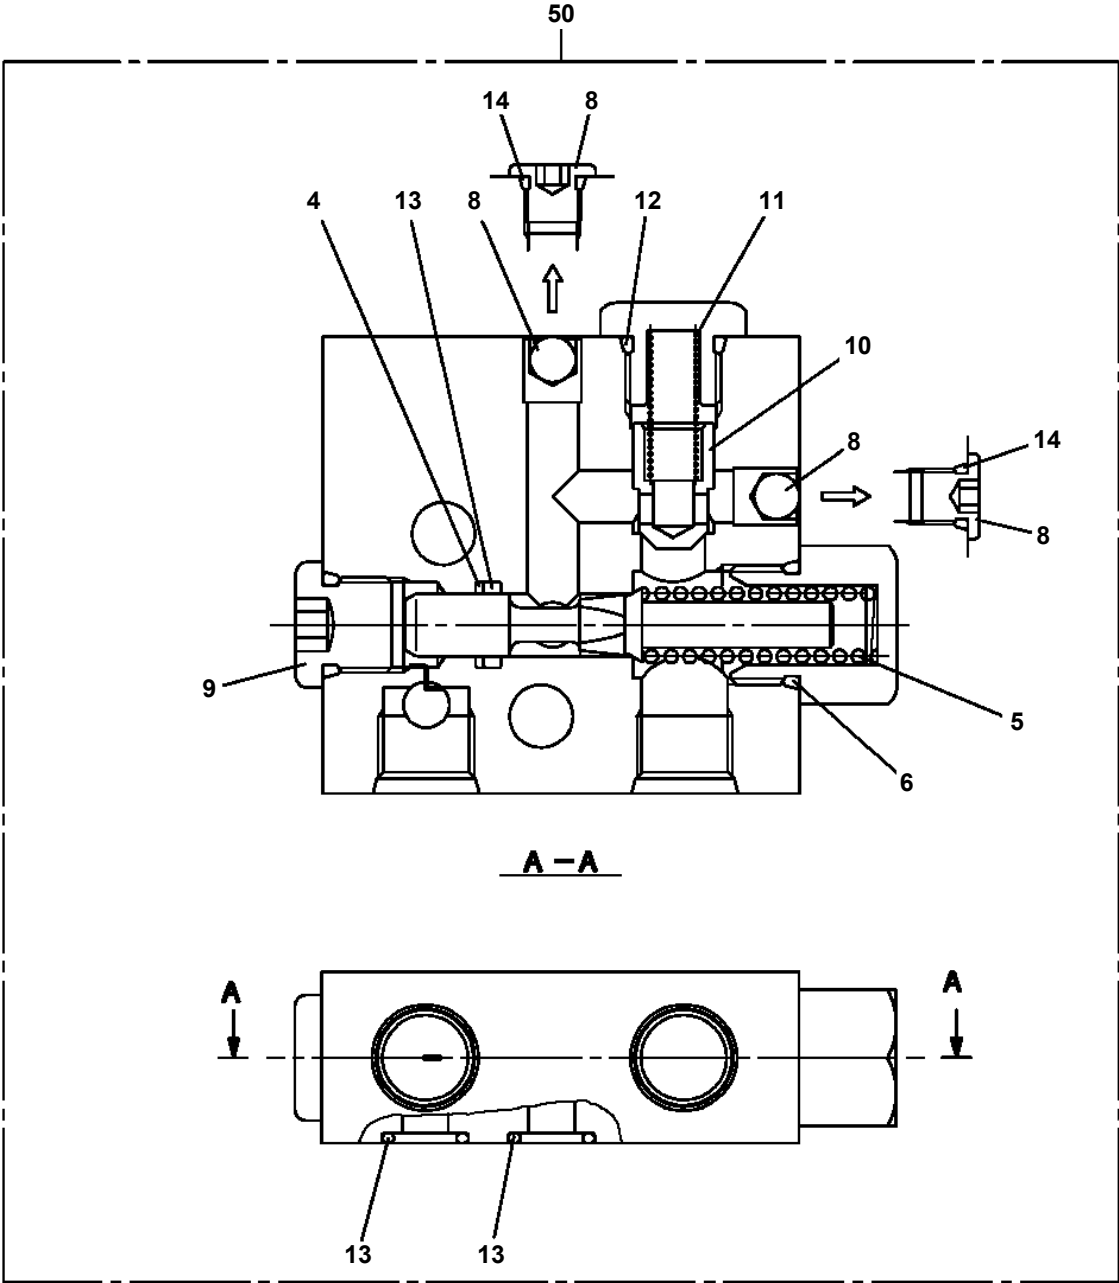

**TM-ZE500 41050505343A BOOM/3 SECT.,HOOK-IN**

**PB0000237-01 SYSTEM (ZE500,NORTH AMERICA)**

**ASSEMBLY**

CLICK HERE TO **DOWNLOAD** THE COMPLETE MANUAL

- Thank you very much for reading the preview of the manual.
- You can download the complete manual from: [www.heydownloads.com](http://www.heydownloads.com) by clicking the link below

- Please note: If there is no response to CLICKING the link, please download this PDF first and then click on it.

CLICK HERE TO **DOWNLOAD** THE COMPLETE MANUAL

TM-ZE500 41050505343A BOOM/3 SECT.,HOOK-IN  
PD5070016-00 DETECTOR ASSY,LENGTH

# TM-ZE500 41050505343A BOOM/3 SECT.,HOOK-IN

Pos No.	Parts No	Parts Name	Qty	Unit	Technical Data	Serial No (Start)	Serial No (End)	Remarks	P
1	36094773001	SUPPORT	1						
2	36094774002	SPACER	1						
5	36094771000	BODY	1						
6	37001008670	SHEAVE ASSY	2						
7	37000308850	SPACER	2		L=8.5				
8	37000204800	PIN	1						
10	37000105000	PIN	1						
11	80500051208	BEARING,BALL	1						
16	90101510020	BOLT	5		M10X20				
17	90302041001	WASHER,SPRING	5		10				
18	90303071001	WASHER,PLAIN	4		10				
30	36094779510	HOOK ASSY	1						
40	36094779520	STOPPER ASSY	1						
52	36093861100	BEARING,BALL	2						
100	36094770000	HOOK (SHEAVE 2PC'S)	1						

# TM-ZE500 41050505343A BOOM/3 SECT.,HOOK-IN

Pos No.	Parts No	Parts Name	Qty	Unit	Technical Data	Serial No (Start)	Serial
1	14137207000	PLATE,NAME (GREASE)	2				
2	31392140130	INDICATOR	2				
3	90190000060	BOLT	2		M10X16		
4	31491620110	PLATE,CAUTION (ELECTROCUTION HAZARD)	2				