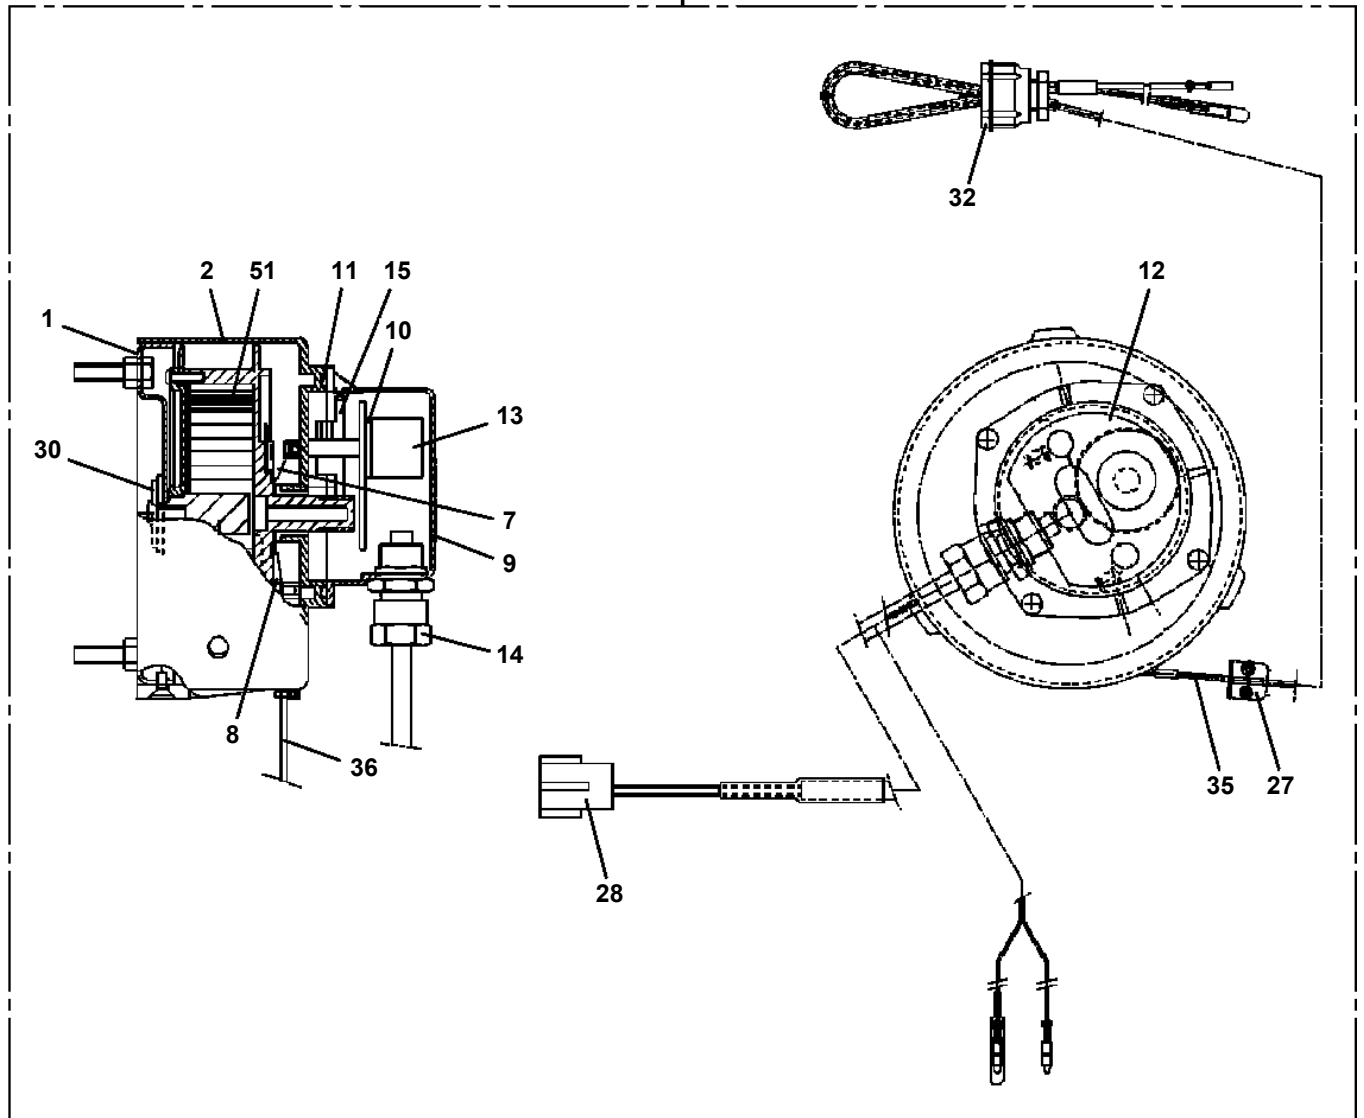

**TM-ZE500 41050505343A BOOM/3 SECT.,HOOK-IN**

**PB0000237-01 SYSTEM (ZE500,NORTH AMERICA)**

**ASSEMBLY**

CLICK HERE TO **DOWNLOAD** THE COMPLETE MANUAL

- Thank you very much for reading the preview of the manual.
- You can download the complete manual from: [www.heydownloads.com](http://www.heydownloads.com) by clicking the link below

- Please note: If there is no response to CLICKING the link, please download this PDF first and then click on it.

CLICK HERE TO **DOWNLOAD** THE COMPLETE MANUAL

TM-ZE500 41050505343A BOOM/3 SECT.,HOOK-IN  
PD5070016-00 DETECTOR ASSY,LENGTH

# TM-ZE500 41050505343A BOOM/3 SECT.,HOOK-IN

Pos No.	Parts No	Parts Name	Qty	Unit	Technical Data	Serial No (Start)	Serial No (End)	Remarks	P
1	36094773001	SUPPORT	1						
2	36094774002	SPACER	1						
5	36094771000	BODY	1						
6	37001008670	SHEAVE ASSY	2						
7	37000308850	SPACER	2		L=8.5				
8	37000204800	PIN	1						
10	37000105000	PIN	1						
11	80500051208	BEARING,BALL	1						
16	90101510020	BOLT	5		M10X20				
17	90302041001	WASHER,SPRING	5		10				
18	90303071001	WASHER,PLAIN	4		10				
30	36094779510	HOOK ASSY	1						
40	36094779520	STOPPER ASSY	1						
52	36093861100	BEARING,BALL	2						
100	36094770000	HOOK (SHEAVE 2PC'S)	1						

# TM-ZE500 41050505343A BOOM/3 SECT.,HOOK-IN

Pos No.	Parts No	Parts Name	Qty	Unit	Technical Data	Serial No (Start)	Serial
1	14137207000	PLATE,NAME (GREASE)	2				
2	31392140130	INDICATOR	2				
3	90190000060	BOLT	2		M10X16		
4	31491620110	PLATE,CAUTION (ELECTROCUTION HAZARD)	2				