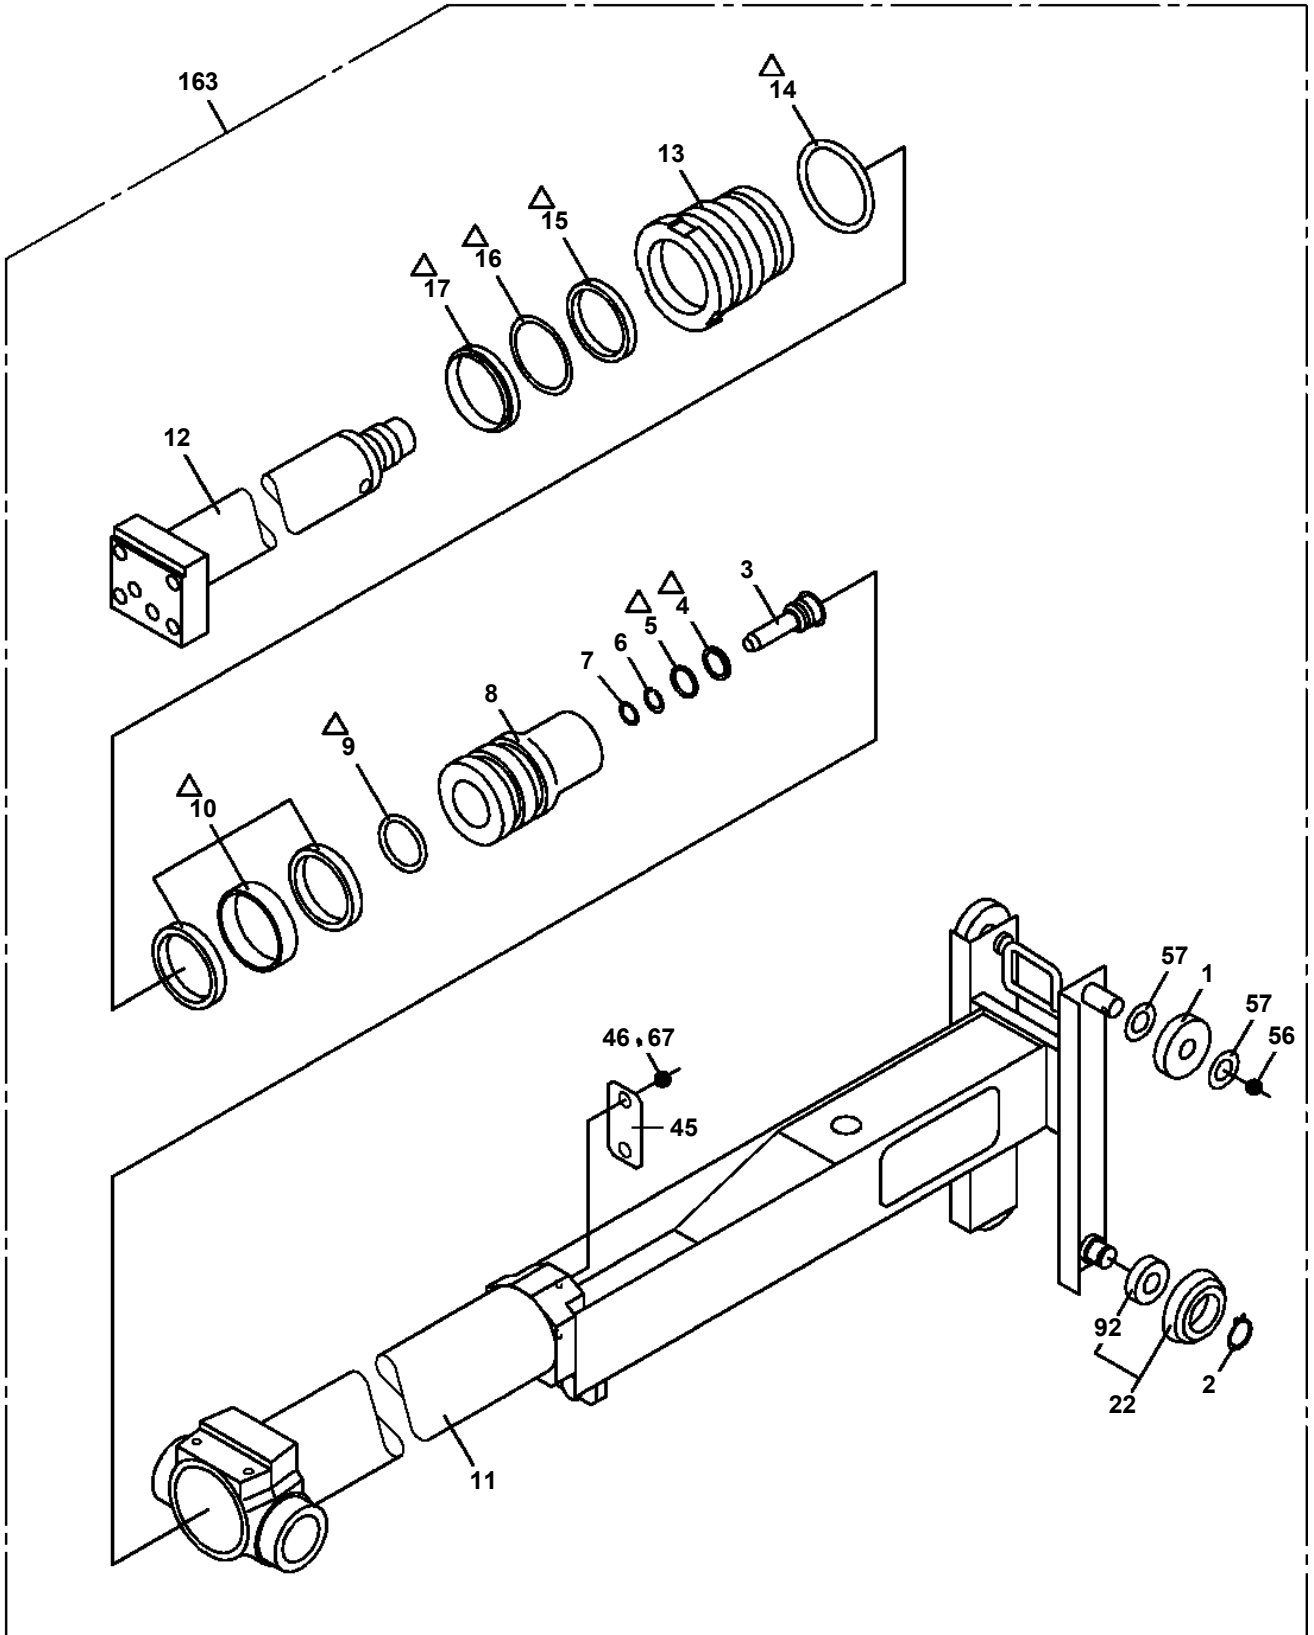

TM-ZE500 410505045A BOOM/5 SECT.,HOOK-IN
PC6470013-00 CYLINDER ASSY,TELESCOPING

NO.3 CYLINDER

Δ:PACKING SET KEY NO.150 (KEY NO.4,5,9,10,14,15,16,17)

TM-ZE500 41050505045A BOOM/5 SECT.,HOOK-IN

Pos No.	Parts No	Parts Name	Qty	Unit	Technical Data	Serial No (Start)	Serial No (End)	Rem
1	(*****)	BOOM ASSY	1					
2	31212430000	TELESCOPE ASSY	1					
3	(*****)	INDICATOR ASSY,OVERWIND	1					
4	(*****)	PIPING,TELESCOPING (JOINT)	1