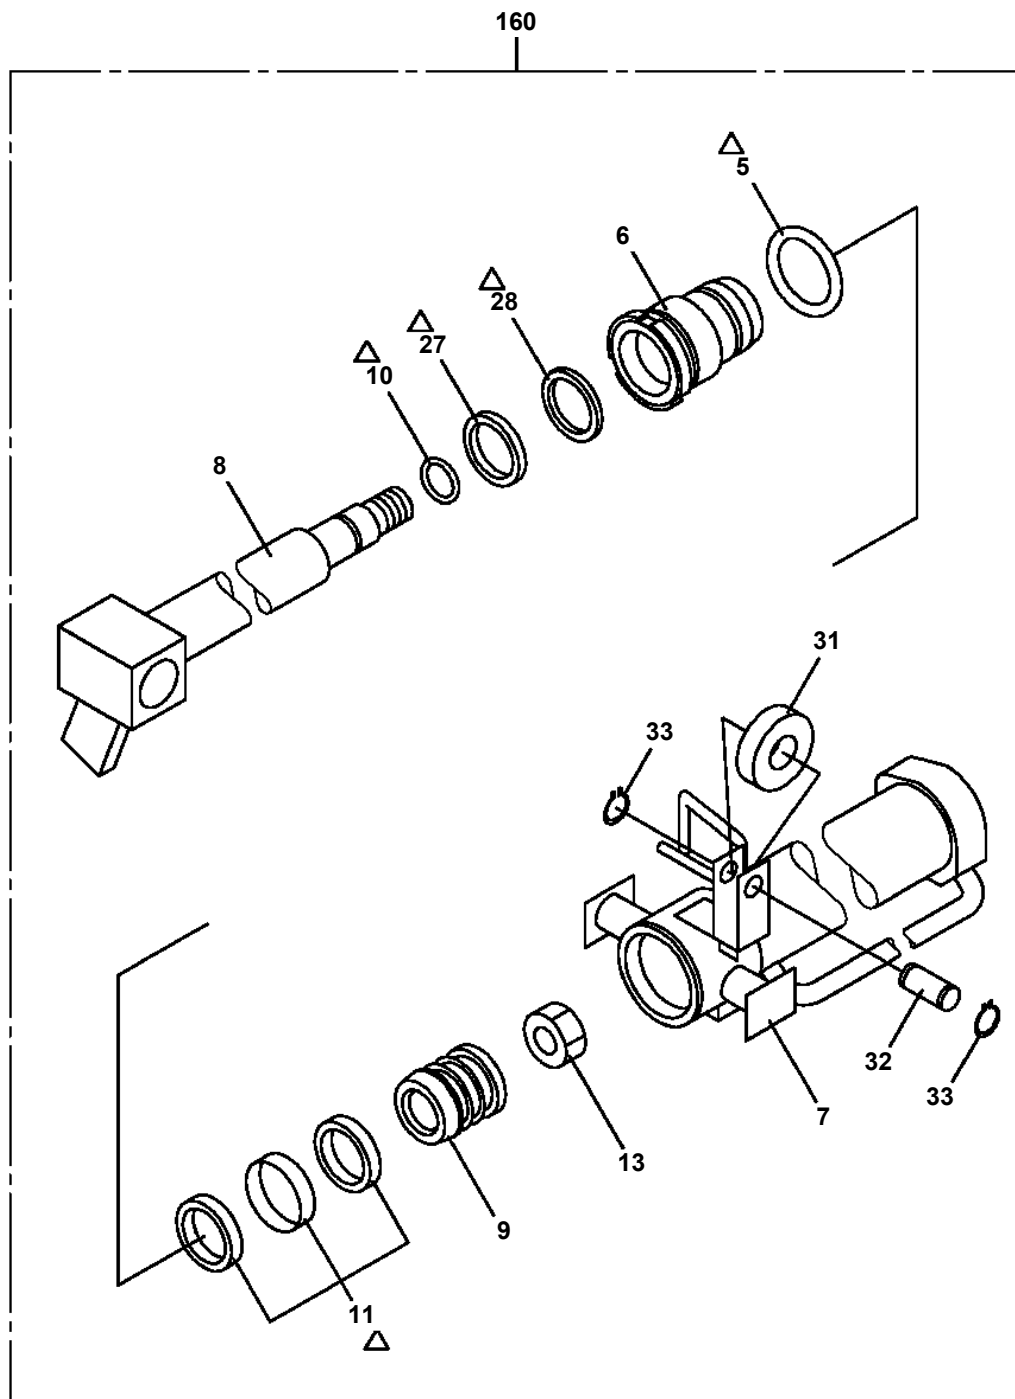

**TM-ZE260 41008402003A BOOM/3 SECT.**

**PB0000150-01 SYSTEM (ZE260,DOMESTIC)**

**ASSEMBLY**

CLICK HERE TO **DOWNLOAD** THE COMPLETE MANUAL

- Thank you very much for reading the preview of the manual.
- You can download the complete manual from: [www.heydownloads.com](http://www.heydownloads.com) by clicking the link below

NO.2 CYLINDER

△:PACKING SET KEY NO.110 (KEY NO.5,10,11,27,28)

TM-ZE260 41008402003A BOOM/3 SECT.  
PF1050316-03 HOOK (SHEAVE 2 PC'S)

# TM-ZE260 41008402003A BOOM/3 SECT.

Pos No.	Parts No	Parts Name	Qty	Unit	Technical Data	Serial No (Start)	Serial No (End)	Remarks	Pa
3	91002801400	O-RING	2		1B P14				
11	91002801400	O-RING	2		1B P14				
21	37000928940	JOINT	2						
22	80430620600	JOINT (WITH O-RING)	2		L,G3/8-G3/8				

# TM-ZE260 41008402003A BOOM/3 SECT.

Pos No.	Parts No	Parts Name	Qty	Unit	Technical Data	Serial No (Start)	Serial No (End)	Remarks	Pages
1	82100002052	CLAMP	1						
2	31350951100	COVER	1						
3	90280200600	NUT,FLANGE	2		M6				
4	36161690000	REEL,CORD	1				DL7061		00001
	36161690001	REEL ASSY,CORD	1			DL7062			00002