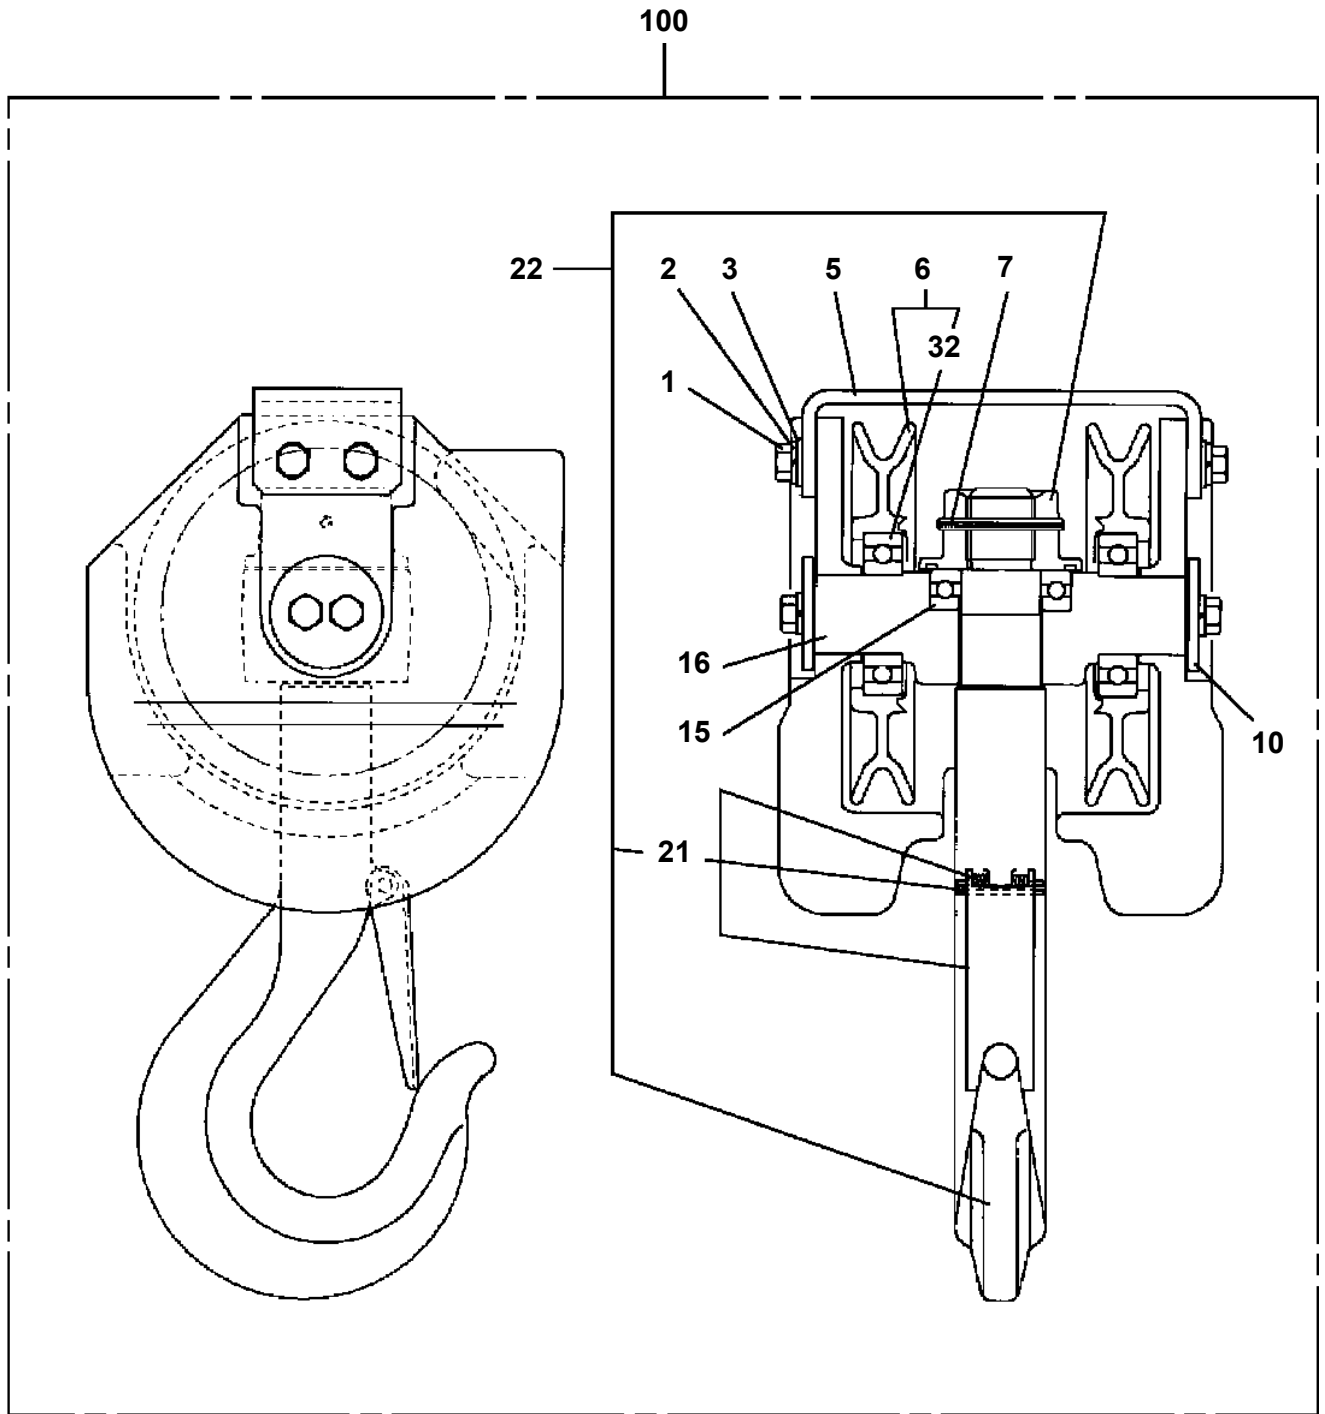

- Please note: If there is no response to CLICKING the link, please download this PDF first and then click on it.

CLICK HERE TO **DOWNLOAD** THE COMPLETE MANUAL

TM-ZE260 41008402003A BOOM/3 SECT.  
PC6470044-01 CYLINDER ASSY,TELESCOPING

NO.2 CYLINDER

△:PACKING SET KEY NO.110 (KEY NO.5,10,11,27,28)

TM-ZE260 41008402003A BOOM/3 SECT.  
PF1050316-03 HOOK (SHEAVE 2 PC'S)

# TM-ZE260 41008402003A BOOM/3 SECT.

Pos No.	Parts No	Parts Name	Qty	Unit	Technical Data	Serial No (Start)	Serial No (End)	Remarks	Pa
3	91002801400	O-RING	2		1B P14				
11	91002801400	O-RING	2		1B P14				
21	37000928940	JOINT	2						
22	80430620600	JOINT (WITH O-RING)	2		L,G3/8-G3/8				

# TM-ZE260 41008402003A BOOM/3 SECT.

Pos No.	Parts No	Parts Name	Qty	Unit	Technical Data	Serial No (Start)	Serial No (End)	Remarks	Pages
1	82100002052	CLAMP	1						
2	31350951100	COVER	1						
3	90280200600	NUT,FLANGE	2		M6				
4	36161690000	REEL,CORD	1				DL7061		00001
	36161690001	REEL ASSY,CORD	1			DL7062			00002