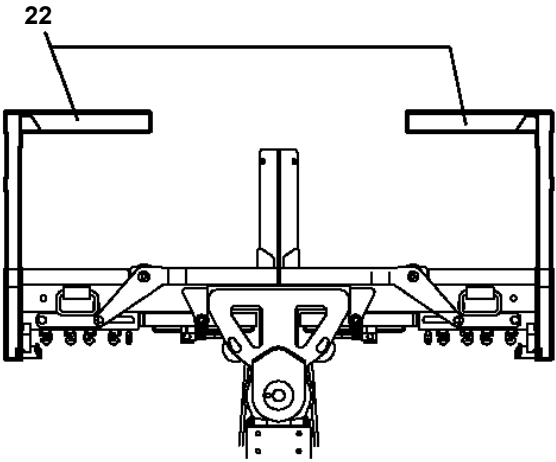

OC-33W-1-10500 LOWER,NISSAN PB-AKR81N-G5JXPY
PY2000173-01 OPTIONS (LOWER)