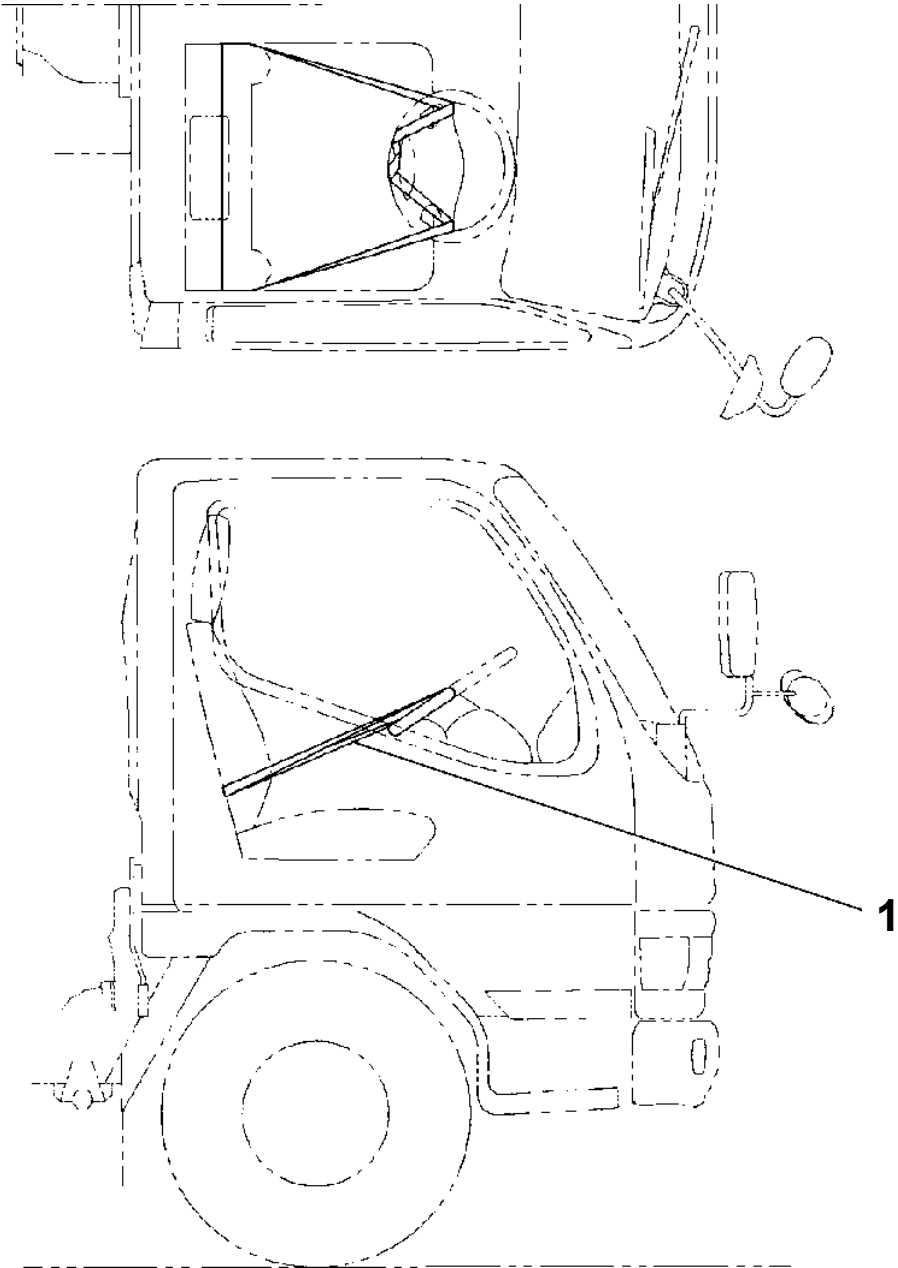

20

**OC-33W-1-10500 LOWER,NISSAN PB-AKR81N-G5JXPY
PF5150001-00 FIRE EXTINGUISHER**

OC-33W-1-10500 LOWER,NISSAN PB-AKR81N-G5JXPY
PK1180031-00 DECK

OC-33W-1-10500 LOWER,NISSAN PB-AKR81N-G5JXPY

Pos No.	Parts No	Parts Name	Qty	Unit	Technical Data	Serial No (Start)	Serial No (End)
2	32691127690	COVER	1				
3	32690887610	HINGE	2				
4	32690967550	HANDLE	1				
5	42694917550	LOCK	1				
6	32691127700	TRIM	1				
7	32691127710	BOLT (WITH W,SW)	2		M5X12		
8	42835187710	SCREW,MACHINE (WITH W,SW,NUT)	6		M4X10		
9	32691127720	SCREW,MACHINE (WITH W,SW,NUT)	8		M4X12		
100	32691120500	COVER	1				

CLICK HERE TO **DOWNLOAD** THE COMPLETE MANUAL

**OC-33W-1-10500 LOWER,NISSAN PB-AKR81N-G5JXPY
PW1010292-00 ACCESSORIES (BELT/FOR STEERING LOCK,OPT)**

**OC-33W-1-10500 LOWER,NISSAN PB-AKR81N-G5JXPY
PW1010352-00 ACCESSORIES (SUPPORT/FOR WINCH,SHEAVE)**