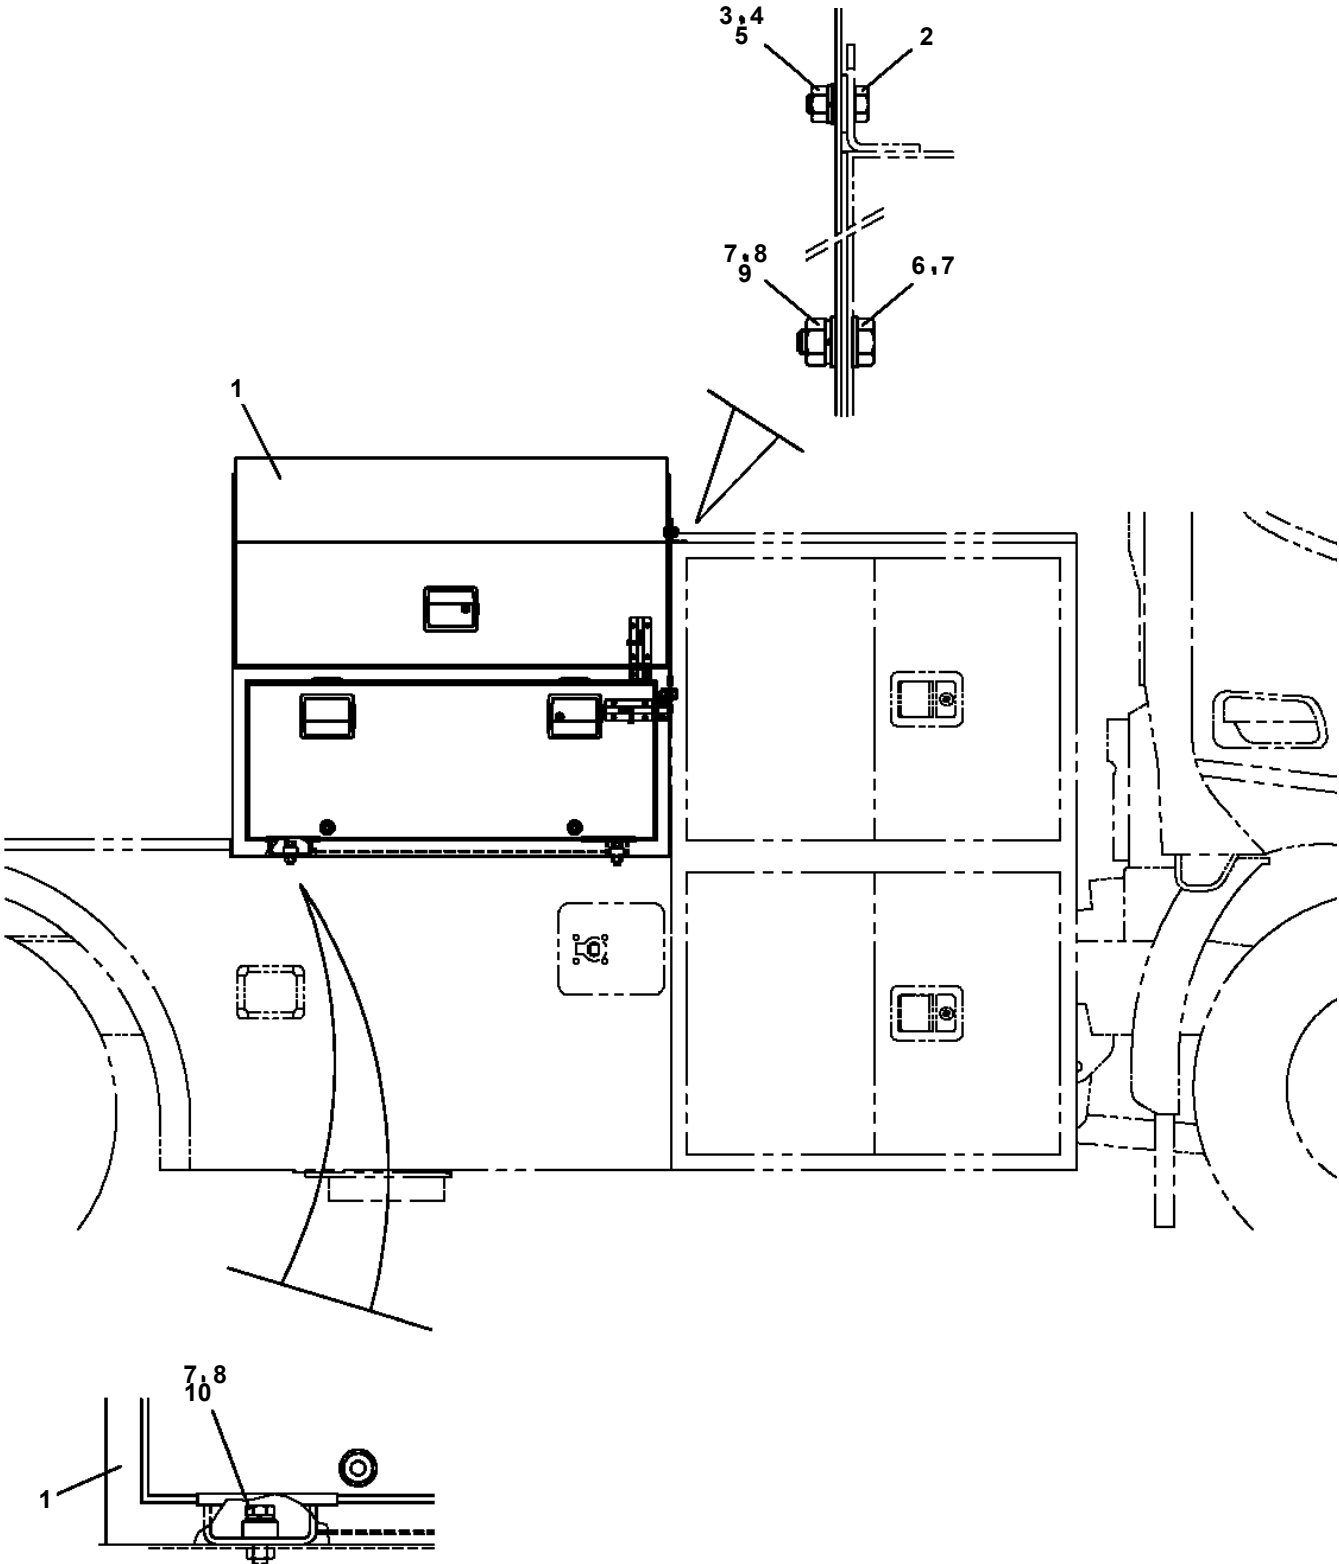

20

**OC-33W-1-10500 LOWER,NISSAN PB-AKR81N-G5JXPY
PF5150001-00 FIRE EXTINGUISHER**

OC-33W-1-10500 LOWER,NISSAN PB-AKR81N-G5JXPY
PK1180031-00 DECK

OC-33W-1-10500 LOWER,NISSAN PB-AKR81N-G5JXPY

Pos No.	Parts No	Parts Name	Qty	Unit	Technical Data	Serial No (Start)	Serial No (End)
2	32691127690	COVER	1				
3	32690887610	HINGE	2				
4	32690967550	HANDLE	1				
5	42694917550	LOCK	1				
6	32691127700	TRIM	1				
7	32691127710	BOLT (WITH W,SW)	2		M5X12		
8	42835187710	SCREW,MACHINE (WITH W,SW,NUT)	6		M4X10		
9	32691127720	SCREW,MACHINE (WITH W,SW,NUT)	8		M4X12		
100	32691120500	COVER	1				

CLICK HERE TO **DOWNLOAD** THE COMPLETE MANUAL

**OC-33W-1-10500 LOWER,NISSAN PB-AKR81N-G5JXPY
PW1010292-00 ACCESSORIES (BELT/FOR STEERING LOCK,OPT)**

**OC-33W-1-10500 LOWER,NISSAN PB-AKR81N-G5JXPY
PW1010352-00 ACCESSORIES (SUPPORT/FOR WINCH,SHEAVE)**

A

B

C

**OC-33W-1-10500 LOWER,NISSAN PB-AKR81N-G5JXPY
PW5110003-00 WEDGE (STOPPER FOR TIRE/NAKAMURA KIKI)**

OC-33W-1-10500 LOWER,NISSAN PB-AKR81N-G5JXPY

Pos No.	Parts No	Parts Name	Qty	Unit	Technical Data	Serial No (Start)	Serial No (End)	Remarks	Page
1	90174110035	BOLT	2		M10X35				
2	90302041001	WASHER,SPRING	2		10				
3	90303071001	WASHER,PLAIN	2		10				
8	36652780000	PUMP,OIL (27CC:L)	1						00003

OC-33W-1-10500 LOWER,NISSAN PB-AKR81N-G5JXPY
PX1350928-00 BOX,TOOL

OC-33W-1-10500 LOWER,NISSAN PB-AKR81N-G5JXPY

Pos No.	Parts No	Parts Name	Qty	Unit	Technical Data	Serial No (Start)	Serial No (End)	Remarks	Pages
1	32780411000	SUPPORT	1						
2	81408000160	PIPE,STEEL	1	M	12X1.4T				
3	80306010105	NUT	1		KKN12-000E				
4	80309010105	SLEEVE	1		KK012-000E				
5	80303030160	FITTING,ELBOW	1		KLN12-030N				
21	82420203213	TRIM	1	M					
22	82100000920	GROMMET	1						