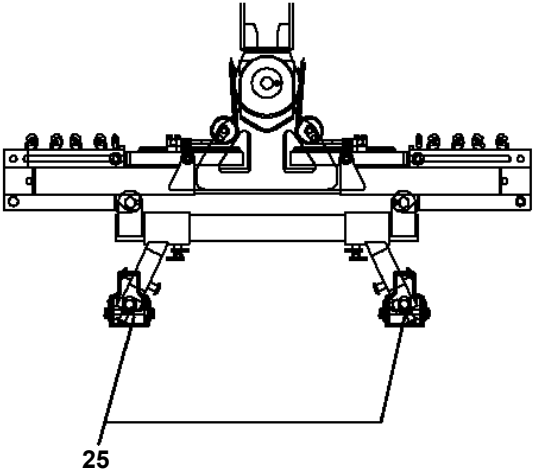

OC-33W-1-10500 LOWER,NISSAN PB-AKR81N-G5JXPY

PB3000223-00 POWER UNIT

PO1000154-00 INDICATION PLATES

PX2000789-01 CARRIER UNIT

PX3000467-01 MOUNTING UNIT

PY2000173-01 OPTIONS (LOWER)

ASSEMBLY

CLICK HERE TO **DOWNLOAD** THE COMPLETE MANUAL

CLICK HERE TO **DOWNLOAD** THE COMPLETE MANUAL

OC-33W-1-10500 LOWER,NISSAN PB-AKR81N-G5JXPY
PY2000173-01 OPTIONS (LOWER)

OC-33W-1-10500 LOWER,NISSAN PB-AKR81N-G5JXPY
PF1050367-00 HOOK (SHEAVE 1 PC./2.5T)

20

**OC-33W-1-10500 LOWER,NISSAN PB-AKR81N-G5JXPY
PF5150001-00 FIRE EXTINGUISHER**

OC-33W-1-10500 LOWER,NISSAN PB-AKR81N-G5JXPY
PK1180031-00 DECK

OC-33W-1-10500 LOWER,NISSAN PB-AKR81N-G5JXPY

Pos No.	Parts No	Parts Name	Qty	Unit	Technical Data	Serial No (Start)	Serial No (End)
2	32691127690	COVER	1				
3	32690887610	HINGE	2				
4	32690967550	HANDLE	1				
5	42694917550	LOCK	1				
6	32691127700	TRIM	1				
7	32691127710	BOLT (WITH W,SW)	2		M5X12		
8	42835187710	SCREW,MACHINE (WITH W,SW,NUT)	6		M4X10		
9	32691127720	SCREW,MACHINE (WITH W,SW,NUT)	8		M4X12		
100	32691120500	COVER	1				

A

B

C

**OC-33W-1-10500 LOWER,NISSAN PB-AKR81N-G5JXPY
PW5110003-00 WEDGE (STOPPER FOR TIRE/NAKAMURA KIKI)**

OC-33W-1-10500 LOWER,NISSAN PB-AKR81N-G5JXPY

Pos No.	Parts No	Parts Name	Qty	Unit	Technical Data	Serial No (Start)	Serial No (End)	Remarks	Page
1	90174110035	BOLT	2		M10X35				
2	90302041001	WASHER,SPRING	2		10				
3	90303071001	WASHER,PLAIN	2		10				
8	36652780000	PUMP,OIL (27CC:L)	1						00003