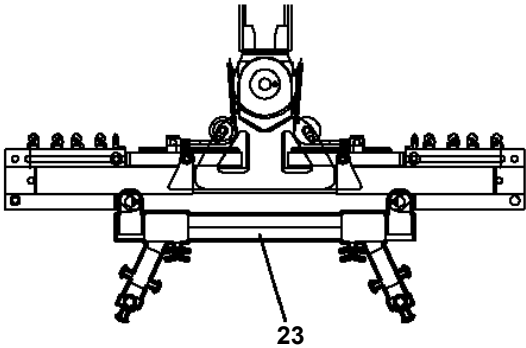

OC-33W-1-10500 LOWER,NISSAN PB-AKR81N-G5JXPY
PY2000173-01 OPTIONS (LOWER)