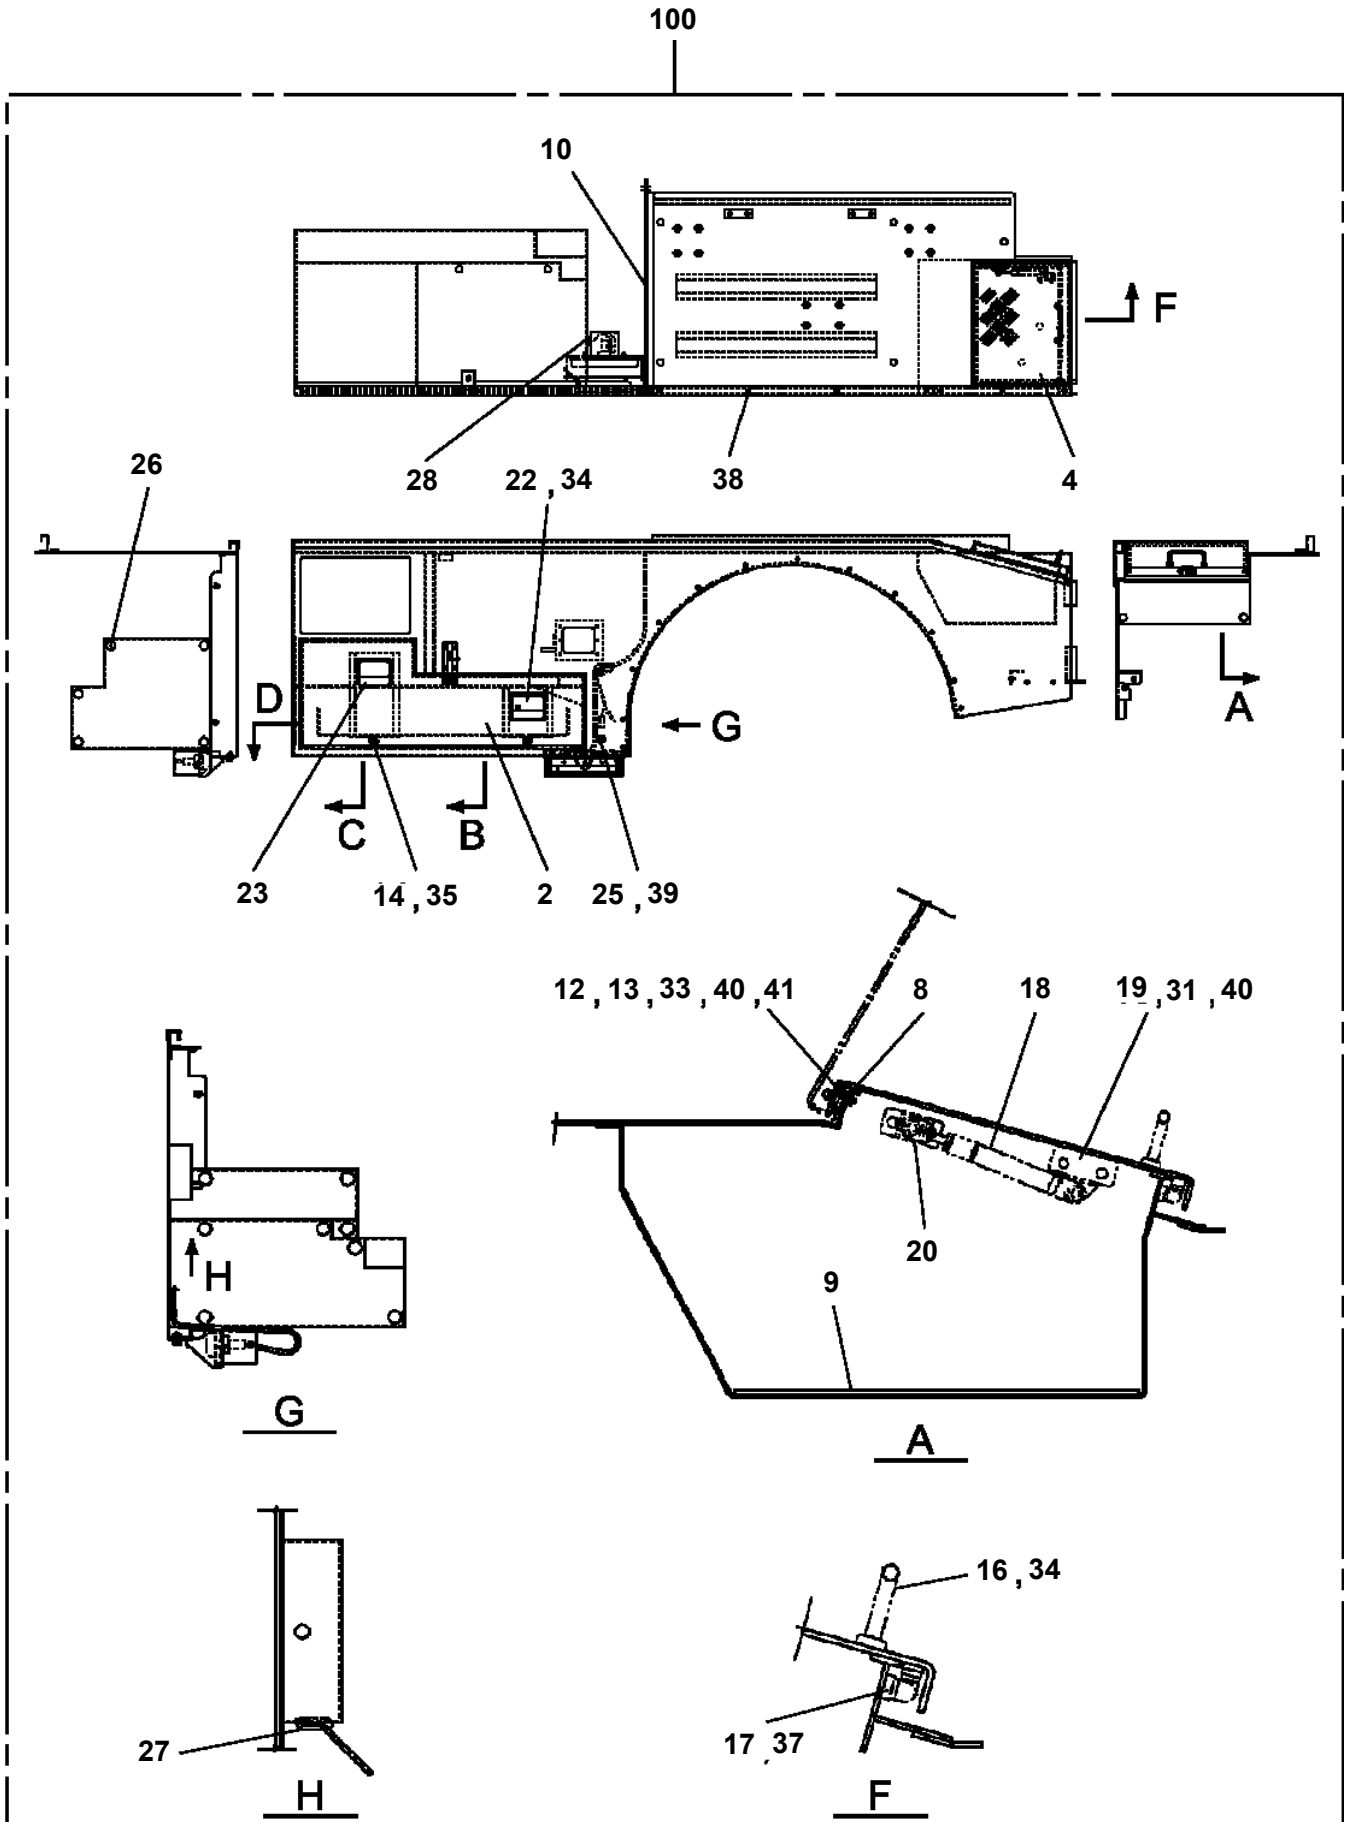

OC-33W-1-10500 LOWER,NISSAN PB-AKR81N-G5JXPY

PB3000223-00 POWER UNIT

PO1000154-00 INDICATION PLATES

PX2000789-01 CARRIER UNIT

PX3000467-01 MOUNTING UNIT

PY2000173-01 OPTIONS (LOWER)

ASSEMBLY

CLICK HERE TO **DOWNLOAD** THE COMPLETE MANUAL

CLICK HERE TO **DOWNLOAD** THE COMPLETE MANUAL

OC-33W-1-10500 LOWER,NISSAN PB-AKR81N-G5JXPY
PY2000173-01 OPTIONS (LOWER)

OC-33W-1-10500 LOWER,NISSAN PB-AKR81N-G5JXPY
PF1050367-00 HOOK (SHEAVE 1 PC./2.5T)

20

**OC-33W-1-10500 LOWER,NISSAN PB-AKR81N-G5JXPY
PF5150001-00 FIRE EXTINGUISHER**

OC-33W-1-10500 LOWER,NISSAN PB-AKR81N-G5JXPY
PK1180031-00 DECK

OC-33W-1-10500 LOWER,NISSAN PB-AKR81N-G5JXPY

Pos No.	Parts No	Parts Name	Qty	Unit	Technical Data	Serial No (Start)	Serial No (End)
2	32691127690	COVER	1				
3	32690887610	HINGE	2				
4	32690967550	HANDLE	1				
5	42694917550	LOCK	1				
6	32691127700	TRIM	1				
7	32691127710	BOLT (WITH W,SW)	2		M5X12		
8	42835187710	SCREW,MACHINE (WITH W,SW,NUT)	6		M4X10		
9	32691127720	SCREW,MACHINE (WITH W,SW,NUT)	8		M4X12		
100	32691120500	COVER	1				