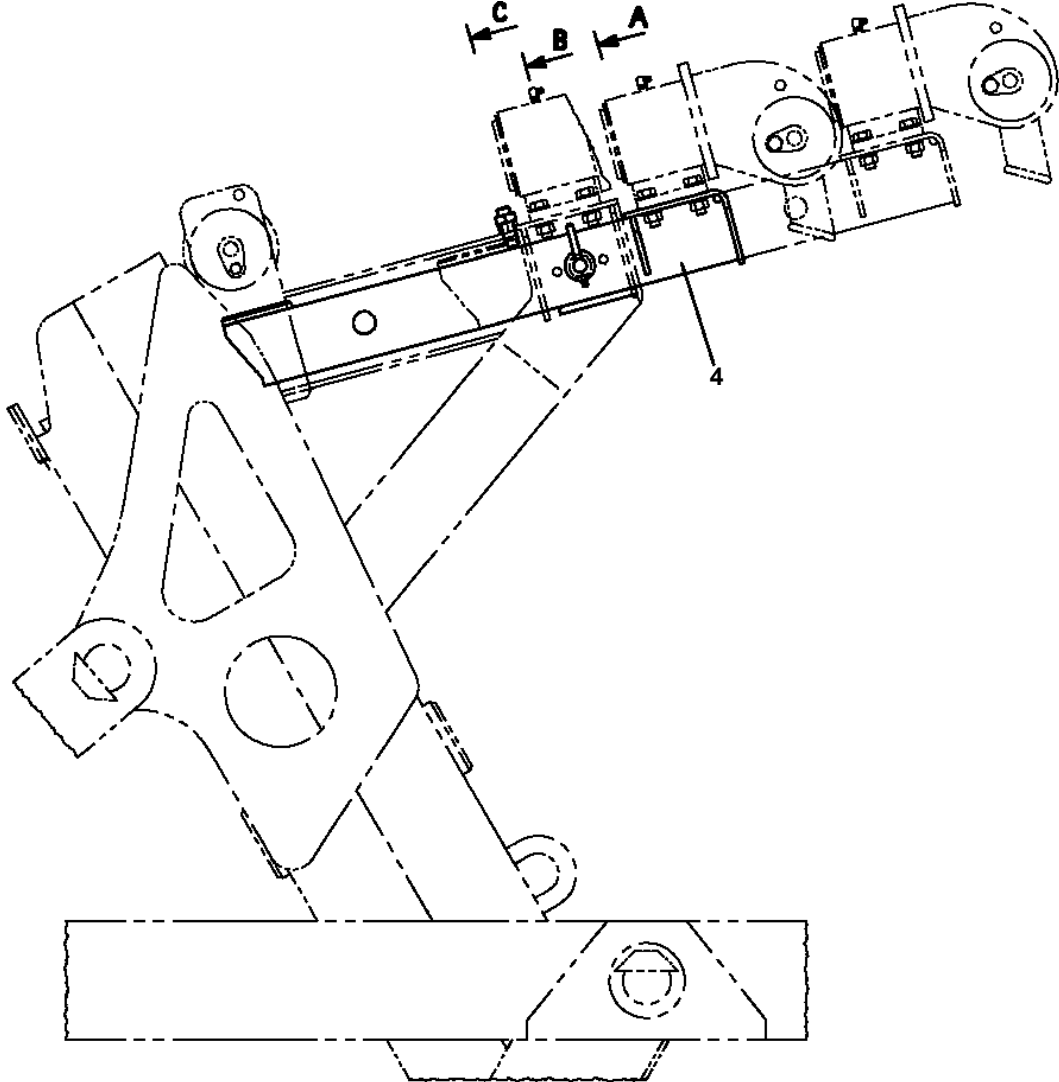

20

**OC-33W-1-10500 LOWER,NISSAN PB-AKR81N-G5JXPY
PF5150001-00 FIRE EXTINGUISHER**

OC-33W-1-10500 LOWER,NISSAN PB-AKR81N-G5JXPY
PK1180031-00 DECK

OC-33W-1-10500 LOWER,NISSAN PB-AKR81N-G5JXPY

Pos No.	Parts No	Parts Name	Qty	Unit	Technical Data	Serial No (Start)	Serial No (End)
2	32691127690	COVER	1				
3	32690887610	HINGE	2				
4	32690967550	HANDLE	1				
5	42694917550	LOCK	1				
6	32691127700	TRIM	1				
7	32691127710	BOLT (WITH W,SW)	2		M5X12		
8	42835187710	SCREW,MACHINE (WITH W,SW,NUT)	6		M4X10		
9	32691127720	SCREW,MACHINE (WITH W,SW,NUT)	8		M4X12		
100	32691120500	COVER	1				

CLICK HERE TO **DOWNLOAD** THE COMPLETE MANUAL

**OC-33W-1-10500 LOWER,NISSAN PB-AKR81N-G5JXPY
PW1010292-00 ACCESSORIES (BELT/FOR STEERING LOCK,OPT)**

**OC-33W-1-10500 LOWER,NISSAN PB-AKR81N-G5JXPY
PW1010352-00 ACCESSORIES (SUPPORT/FOR WINCH,SHEAVE)**