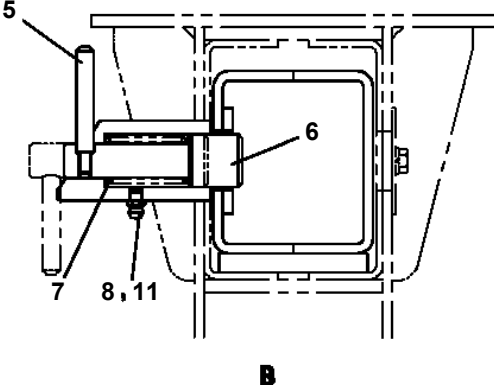

**OC-33W-1-10500 LOWER,NISSAN PB-AKR81N-G5JXPY
PW1010352-00 ACCESSORIES (SUPPORT/FOR WINCH,SHEAVE)**

B