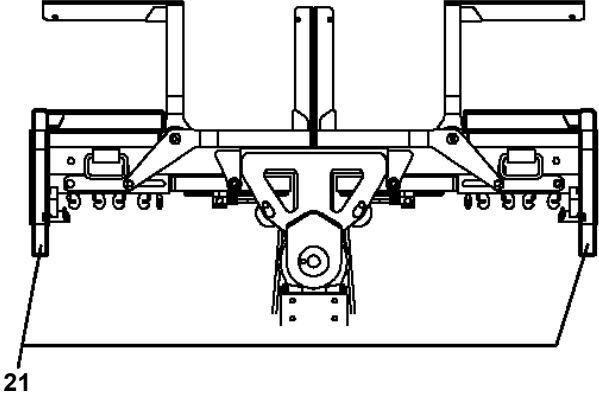

OC-33W-1-10500 LOWER,NISSAN PB-AKR81N-G5JXPY
PY2000173-01 OPTIONS (LOWER)