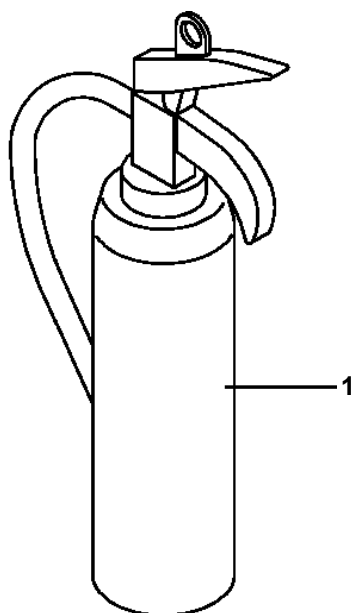

OC-33W-1-10500 LOWER,NISSAN PB-AKR81N-G5JXPY

PB3000223-00 POWER UNIT

PO1000154-00 INDICATION PLATES

PX2000789-01 CARRIER UNIT

PX3000467-01 MOUNTING UNIT

PY2000173-01 OPTIONS (LOWER)

ASSEMBLY

CLICK HERE TO **DOWNLOAD** THE COMPLETE MANUAL

CLICK HERE TO **DOWNLOAD** THE COMPLETE MANUAL

OC-33W-1-10500 LOWER,NISSAN PB-AKR81N-G5JXPY
PY2000173-01 OPTIONS (LOWER)

OC-33W-1-10500 LOWER,NISSAN PB-AKR81N-G5JXPY
PF1050367-00 HOOK (SHEAVE 1 PC./2.5T)

20

**OC-33W-1-10500 LOWER,NISSAN PB-AKR81N-G5JXPY
PF5150001-00 FIRE EXTINGUISHER**

OC-33W-1-10500 LOWER,NISSAN PB-AKR81N-G5JXPY
PK1180031-00 DECK

OC-33W-1-10500 LOWER,NISSAN PB-AKR81N-G5JXPY

Pos No.	Parts No	Parts Name	Qty	Unit	Technical Data	Serial No (Start)	Serial No (End)
2	32691127690	COVER	1				
3	32690887610	HINGE	2				
4	32690967550	HANDLE	1				
5	42694917550	LOCK	1				
6	32691127700	TRIM	1				
7	32691127710	BOLT (WITH W,SW)	2		M5X12		
8	42835187710	SCREW,MACHINE (WITH W,SW,NUT)	6		M4X10		
9	32691127720	SCREW,MACHINE (WITH W,SW,NUT)	8		M4X12		
100	32691120500	COVER	1				