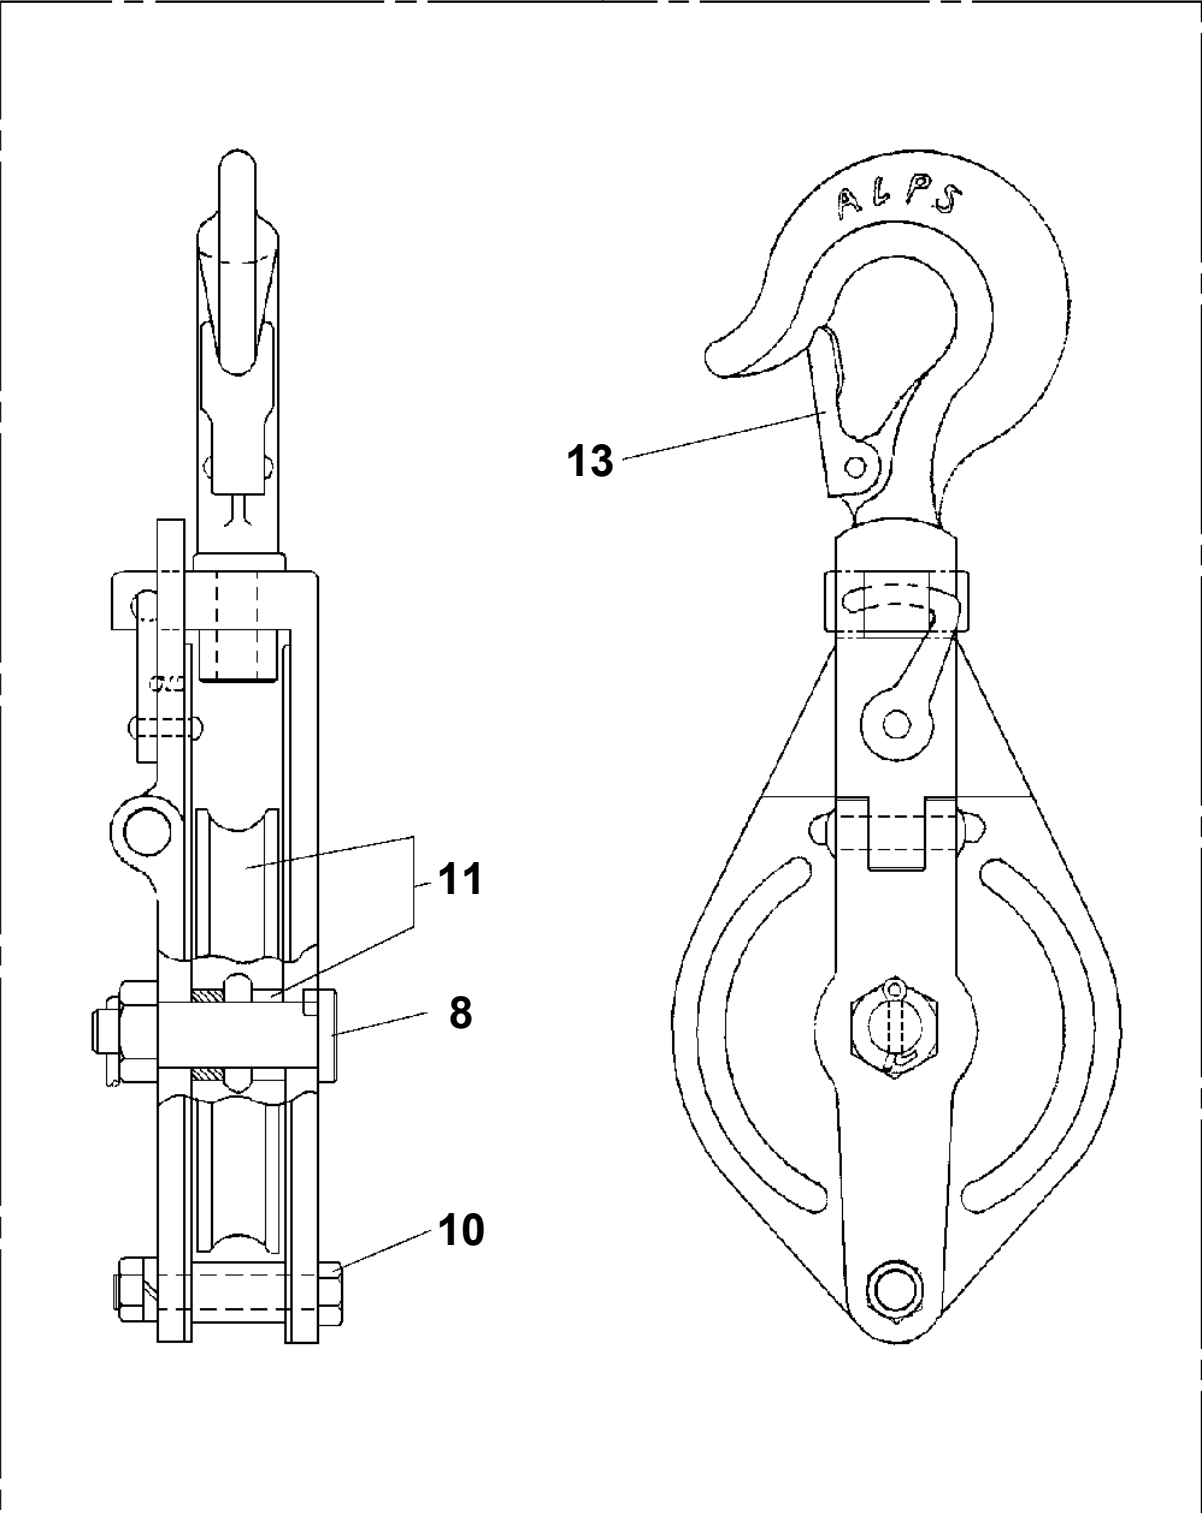

OC-33W-1-10500 LOWER,NISSAN PB-AKR81N-G5JXPY

PB3000223-00 POWER UNIT

PO1000154-00 INDICATION PLATES

PX2000789-01 CARRIER UNIT

PX3000467-01 MOUNTING UNIT

PY2000173-01 OPTIONS (LOWER)

ASSEMBLY

CLICK HERE TO **DOWNLOAD** THE COMPLETE MANUAL

CLICK HERE TO **DOWNLOAD** THE COMPLETE MANUAL

OC-33W-1-10500 LOWER,NISSAN PB-AKR81N-G5JXPY
PY2000173-01 OPTIONS (LOWER)

OC-33W-1-10500 LOWER,NISSAN PB-AKR81N-G5JXPY
PF1050367-00 HOOK (SHEAVE 1 PC./2.5T)

20

**OC-33W-1-10500 LOWER,NISSAN PB-AKR81N-G5JXPY
PF5150001-00 FIRE EXTINGUISHER**

OC-33W-1-10500 LOWER,NISSAN PB-AKR81N-G5JXPY
PK1180031-00 DECK

OC-33W-1-10500 LOWER,NISSAN PB-AKR81N-G5JXPY

Pos No.	Parts No	Parts Name	Qty	Unit	Technical Data	Serial No (Start)	Serial No (End)
2	32691127690	COVER	1				
3	32690887610	HINGE	2				
4	32690967550	HANDLE	1				
5	42694917550	LOCK	1				
6	32691127700	TRIM	1				
7	32691127710	BOLT (WITH W,SW)	2		M5X12		
8	42835187710	SCREW,MACHINE (WITH W,SW,NUT)	6		M4X10		
9	32691127720	SCREW,MACHINE (WITH W,SW,NUT)	8		M4X12		
100	32691120500	COVER	1				

A

B

C

**OC-33W-1-10500 LOWER,NISSAN PB-AKR81N-G5JXPY
PW5110003-00 WEDGE (STOPPER FOR TIRE/NAKAMURA KIKI)**

OC-33W-1-10500 LOWER,NISSAN PB-AKR81N-G5JXPY

Pos No.	Parts No	Parts Name	Qty	Unit	Technical Data	Serial No (Start)	Serial No (End)	Remarks	Page
1	90174110035	BOLT	2		M10X35				
2	90302041001	WASHER,SPRING	2		10				
3	90303071001	WASHER,PLAIN	2		10				
8	36652780000	PUMP,OIL (27CC:L)	1						00003