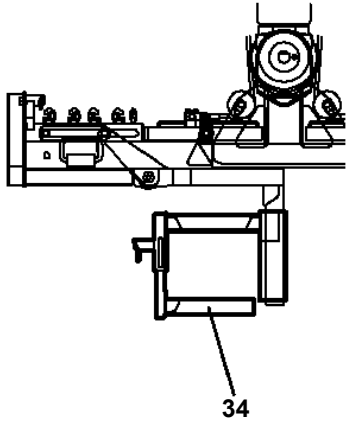

OC-33W-1-10500 LOWER,NISSAN PB-AKR81N-G5JXPY
PY2000173-01 OPTIONS (LOWER)