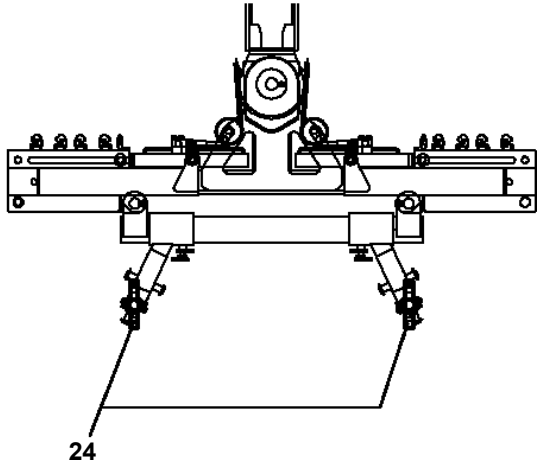

OC-33W-1-10500 LOWER,NISSAN PB-AKR81N-G5JXPY

PB3000223-00 POWER UNIT

PO1000154-00 INDICATION PLATES

PX2000789-01 CARRIER UNIT

PX3000467-01 MOUNTING UNIT

PY2000173-01 OPTIONS (LOWER)

ASSEMBLY

CLICK HERE TO **DOWNLOAD** THE COMPLETE MANUAL

CLICK HERE TO **DOWNLOAD** THE COMPLETE MANUAL

OC-33W-1-10500 LOWER,NISSAN PB-AKR81N-G5JXPY
PY2000173-01 OPTIONS (LOWER)

OC-33W-1-10500 LOWER,NISSAN PB-AKR81N-G5JXPY
PF1050367-00 HOOK (SHEAVE 1 PC./2.5T)

20

**OC-33W-1-10500 LOWER,NISSAN PB-AKR81N-G5JXPY
PF5150001-00 FIRE EXTINGUISHER**

OC-33W-1-10500 LOWER,NISSAN PB-AKR81N-G5JXPY
PK1180031-00 DECK

OC-33W-1-10500 LOWER,NISSAN PB-AKR81N-G5JXPY

Pos No.	Parts No	Parts Name	Qty	Unit	Technical Data	Serial No (Start)	Serial No (End)
2	32691127690	COVER	1				
3	32690887610	HINGE	2				
4	32690967550	HANDLE	1				
5	42694917550	LOCK	1				
6	32691127700	TRIM	1				
7	32691127710	BOLT (WITH W,SW)	2		M5X12		
8	42835187710	SCREW,MACHINE (WITH W,SW,NUT)	6		M4X10		
9	32691127720	SCREW,MACHINE (WITH W,SW,NUT)	8		M4X12		
100	32691120500	COVER	1				

A

B

C

**OC-33W-1-10500 LOWER,NISSAN PB-AKR81N-G5JXPY
PW5110003-00 WEDGE (STOPPER FOR TIRE/NAKAMURA KIKI)**

OC-33W-1-10500 LOWER,NISSAN PB-AKR81N-G5JXPY

Pos No.	Parts No	Parts Name	Qty	Unit	Technical Data	Serial No (Start)	Serial No (End)	Remarks	Page
1	90174110035	BOLT	2		M10X35				
2	90302041001	WASHER,SPRING	2		10				
3	90303071001	WASHER,PLAIN	2		10				
8	36652780000	PUMP,OIL (27CC:L)	1						00003