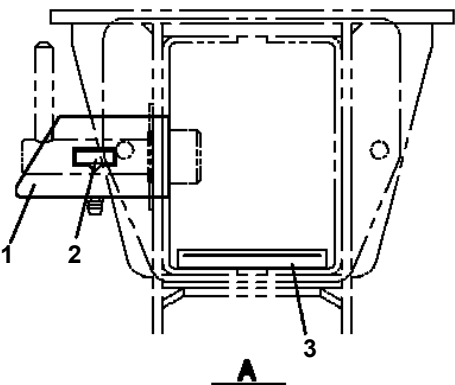

20

**OC-33W-1-10500 LOWER,NISSAN PB-AKR81N-G5JXPY
PF5150001-00 FIRE EXTINGUISHER**

OC-33W-1-10500 LOWER,NISSAN PB-AKR81N-G5JXPY
PK1180031-00 DECK

OC-33W-1-10500 LOWER,NISSAN PB-AKR81N-G5JXPY

Pos No.	Parts No	Parts Name	Qty	Unit	Technical Data	Serial No (Start)	Serial No (End)
2	32691127690	COVER	1				
3	32690887610	HINGE	2				
4	32690967550	HANDLE	1				
5	42694917550	LOCK	1				
6	32691127700	TRIM	1				
7	32691127710	BOLT (WITH W,SW)	2		M5X12		
8	42835187710	SCREW,MACHINE (WITH W,SW,NUT)	6		M4X10		
9	32691127720	SCREW,MACHINE (WITH W,SW,NUT)	8		M4X12		
100	32691120500	COVER	1				

CLICK HERE TO **DOWNLOAD** THE COMPLETE MANUAL

**OC-33W-1-10500 LOWER,NISSAN PB-AKR81N-G5JXPY
PW1010292-00 ACCESSORIES (BELT/FOR STEERING LOCK,OPT)**

**OC-33W-1-10500 LOWER,NISSAN PB-AKR81N-G5JXPY
PW1010352-00 ACCESSORIES (SUPPORT/FOR WINCH,SHEAVE)**