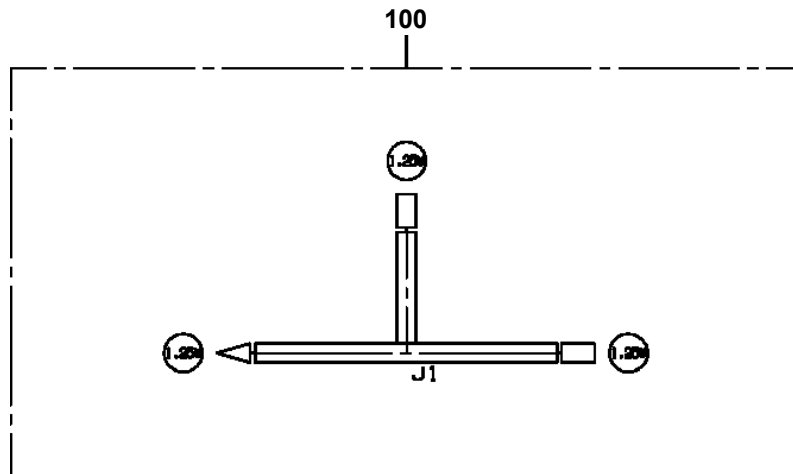

OC-200M-1-15700 LOWER,NISSAN DIESEL ADG-CX4YLNH

Pos No.	Parts No	Parts Name	Qty	Unit	Technical Data	Serial No (Start)	Serial No (End)	Remarks	P
1	(*****)	MOUNT,WINCH (OPTION)	1						00
2	(*****)	PIPING,WINCH	1						00
3	(*****)	ELEC.ASSY (OPTION)	1						00
4	(*****)	OPE.ASSY,CONT.VALVE	1						00
5	(*****)	STOWING BOX (OPTION)	1						00

OC-200M-1-15700 LOWER,NISSAN DIESEL ADG-CX4YLNH
PH5032017-00 HARNESS