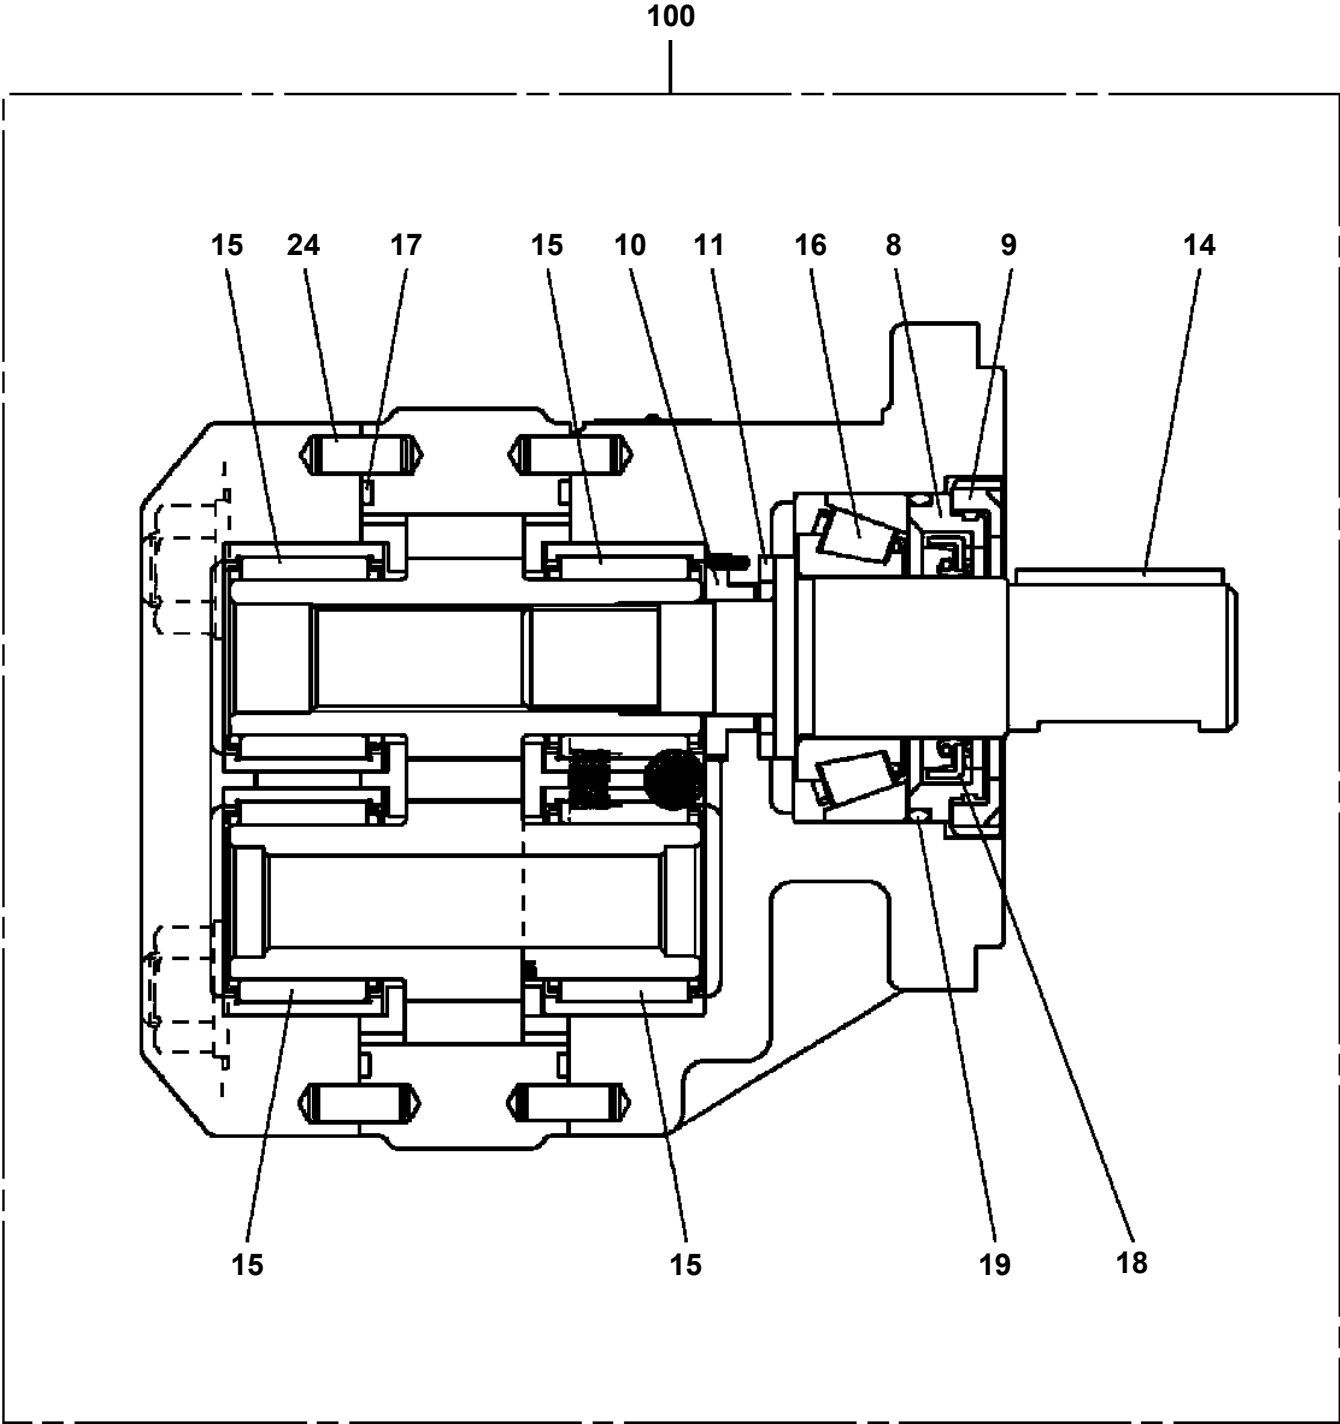

OC-200M-1-15700 LOWER,NISSAN DIESEL ADG-CX4YLNH
PM5210001-00 MOTOR ASSY,OIL