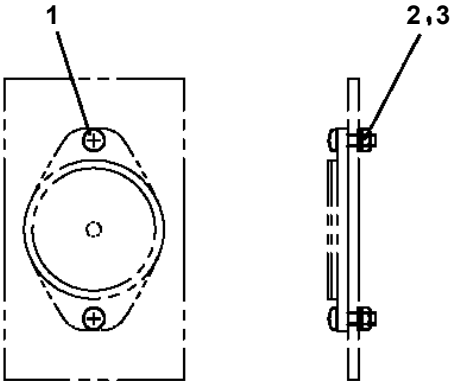

OC-200M-1-15700 LOWER,NISSAN DIESEL ADG-CX4YLNH
PX1360096-00 REFLECTOR

A