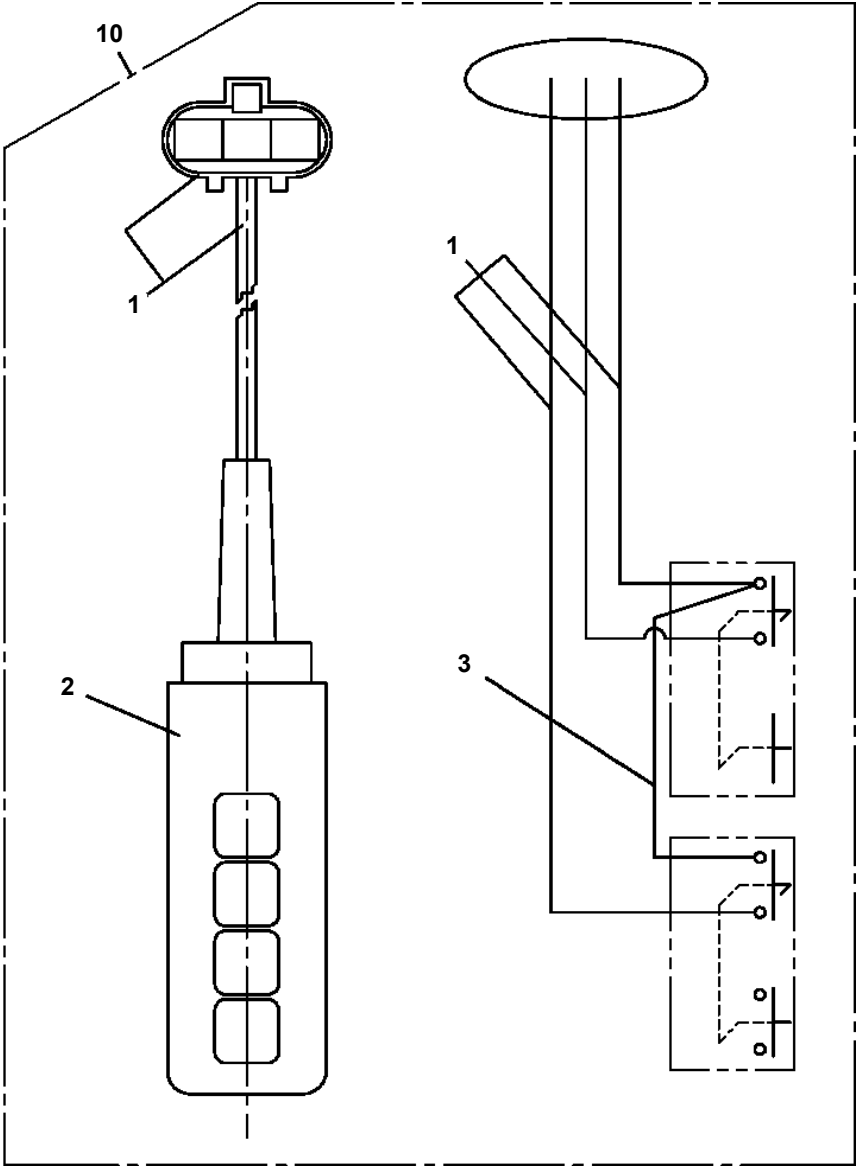

- Please note: If there is no response to CLICKING the link, please download this PDF first and then click on it.

CLICK HERE TO **DOWNLOAD** THE COMPLETE MANUAL

**OC-200M-1-15700 LOWER,NISSAN DIESEL ADG-CX4YLNH
PI1100021-00 VALVE,RELIEF**

OC-200M-1-15700 LOWER,NISSAN DIESEL ADG-CX4YLNH

Pos No.	Parts No	Parts Name	Qty	Unit	Technical Data	Serial No (Start)	Serial No (End)	Remarks	Pages
1	32691101100	SUPPORT	1						
2	32691101200	SUPPORT	1						
3	32691101300	SUPPORT	1						
4	32691101400	SUPPORT	1						
5	32690252501	SUPPORT	1						
6	32690252601	SUPPORT	1						
7	32690892100	DECK	1						
8	32690892200	DECK	1						
9	53224510000	STEP	2						
10	90101210020	BOLT	16		M10X20				
11	90302041001	WASHER,SPRING	50		10				
12	90303071001	WASHER,PLAIN	50		10				
13	90201201000	NUT	24		M10				
14	32690892500	COVER	4						
15	90101210025	BOLT	34		M10X25				
16	90101212035	BOLT	12		M12X35				
17	90201201200	NUT	12		M12				
18	90302041201	WASHER,SPRING	12		12				
19	32690432700	PLATE	12		T=1				
20	32690432800	PLATE	6		T=3				
41	32690821100	SUPPORT	1						
42	32690821200	SUPPORT	1						
43	32690441300	SUPPORT	1						
44	32690441400	SUPPORT	1						
45	32690841100	SUPPORT	1						
46	32690441600	SUPPORT	1						