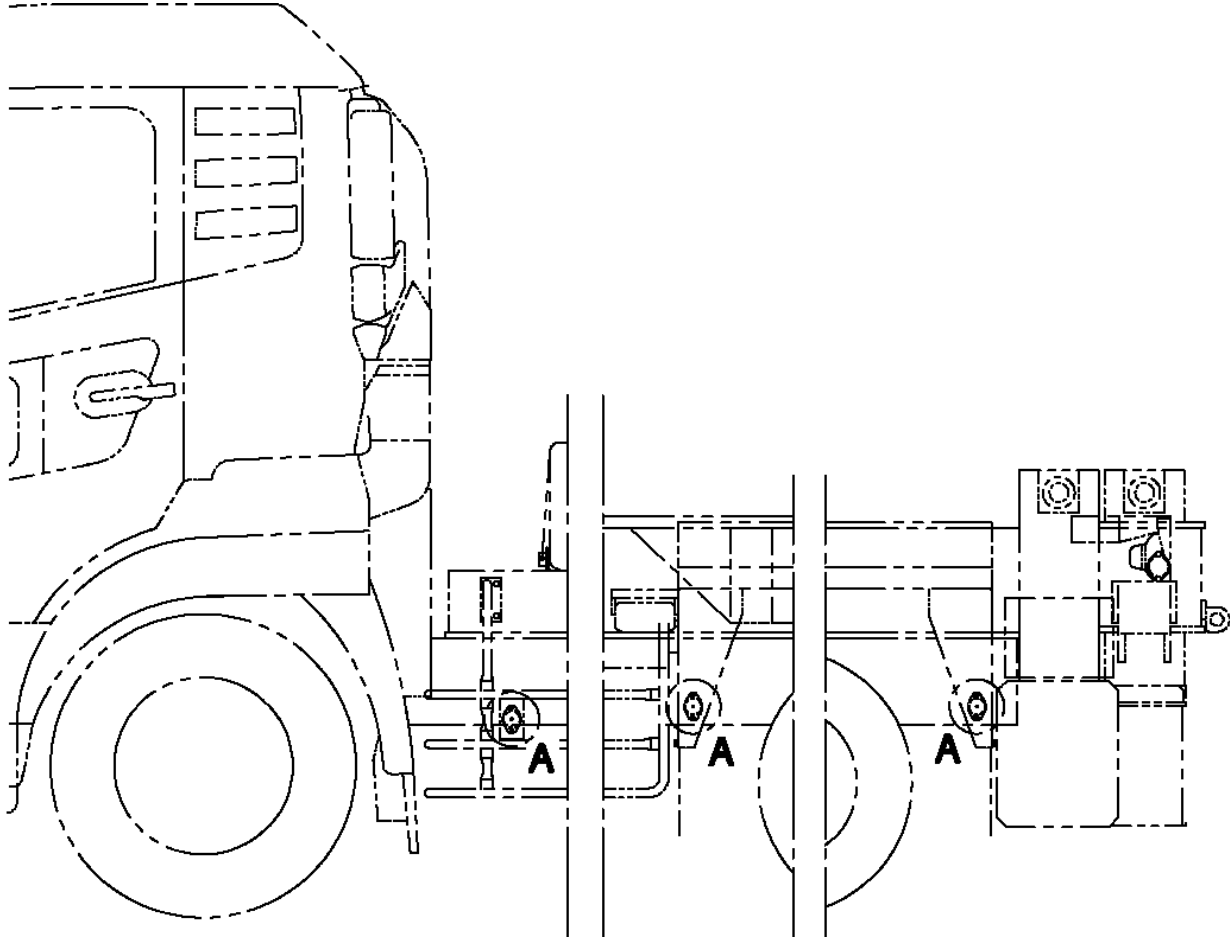

OC-200M-1-15700 LOWER,NISSAN DIESEL ADG-CX4YLNH
PX1360096-00 REFLECTOR

A