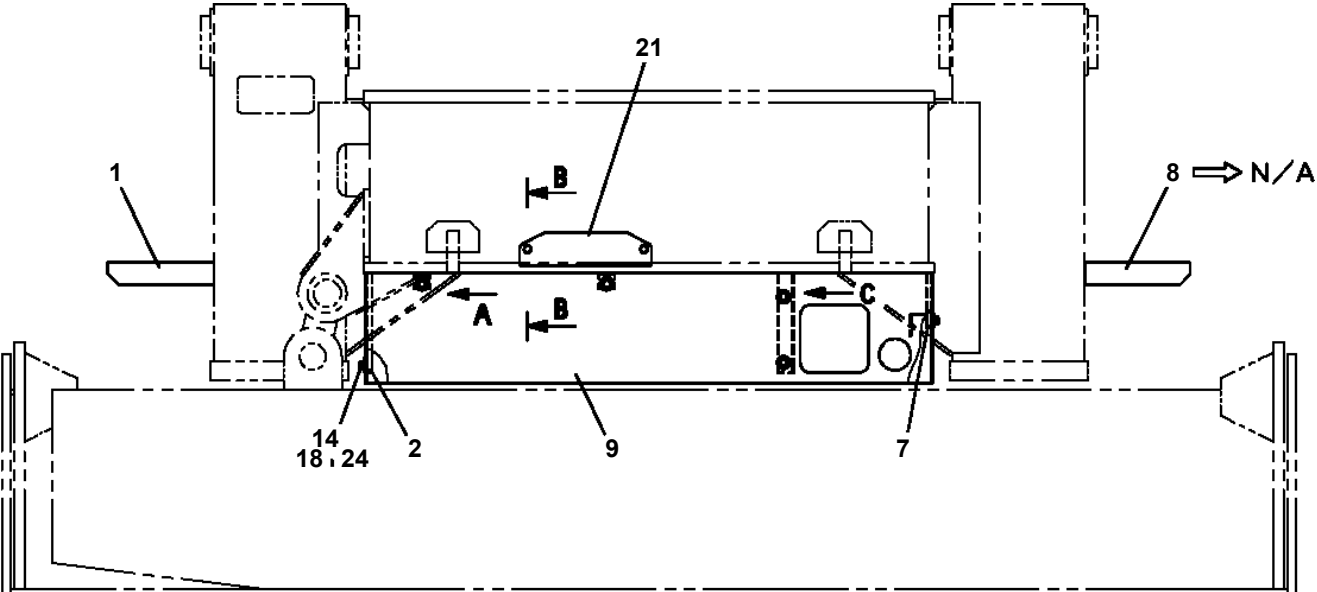

OC-200M-1-15700 LOWER,NISSAN DIESEL ADG-CX4YLNH
PK1330160-01 COVER