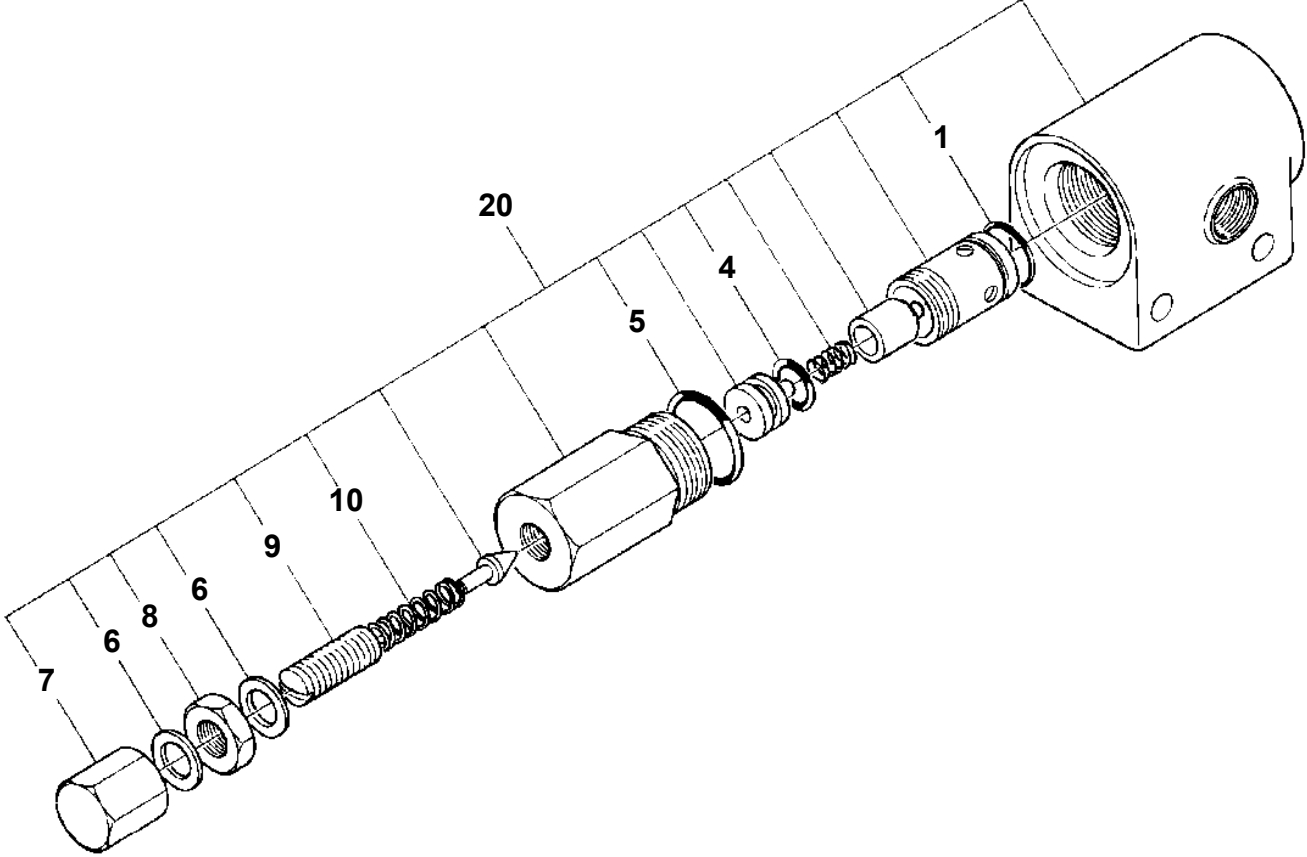

**OC-200M-1-15700 LOWER,NISSAN DIESEL ADG-CX4YLNH
PI1100021-00 VALVE,RELIEF**