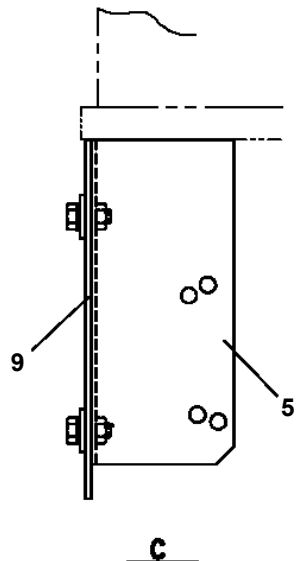

OC-200M-1-15700 LOWER,NISSAN DIESEL ADG-CX4YLNH
PK1330160-01 COVER