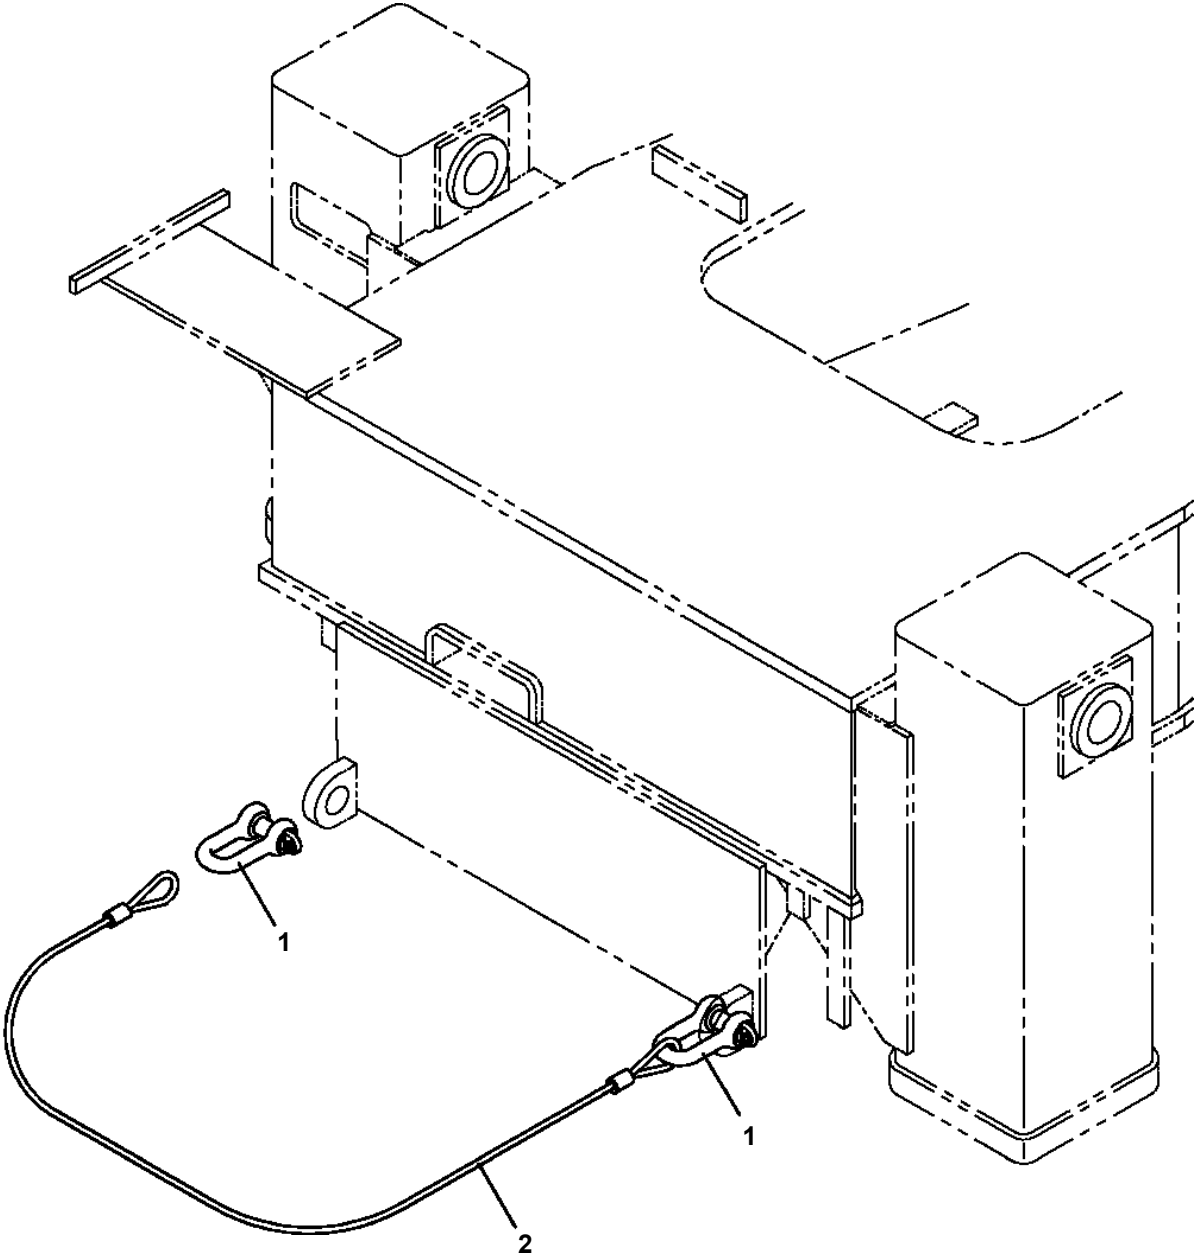

OC-200M-1-15700 LOWER,NISSAN DIESEL ADG-CX4YLNH

Pos No.	Parts No	Parts Name	Qty	Unit	Technical Data	Serial No (Start)	Serial No (End)	Remarks	Pages
1	32691101100	SUPPORT	1						
2	32691101200	SUPPORT	1						
3	32691101300	SUPPORT	1						
4	32691101400	SUPPORT	1						
5	32690252501	SUPPORT	1						
6	32690252601	SUPPORT	1						
7	32690892100	DECK	1						
8	32690892200	DECK	1						
9	53224510000	STEP	2						
10	90101210020	BOLT	16		M10X20				
11	90302041001	WASHER,SPRING	50		10				
12	90303071001	WASHER,PLAIN	50		10				
13	90201201000	NUT	24		M10				
14	32690892500	COVER	4						
15	90101210025	BOLT	34		M10X25				
16	90101212035	BOLT	12		M12X35				
17	90201201200	NUT	12		M12				
18	90302041201	WASHER,SPRING	12		12				
19	32690432700	PLATE	12		T=1				
20	32690432800	PLATE	6		T=3				
41	32690821100	SUPPORT	1						
42	32690821200	SUPPORT	1						
43	32690441300	SUPPORT	1						
44	32690441400	SUPPORT	1						
45	32690841100	SUPPORT	1						
46	32690441600	SUPPORT	1						

**OC-200M-1-15700 LOWER,NISSAN DIESEL ADG-CX4YLNH
PX1180064-00 MOUNT,HOOK**