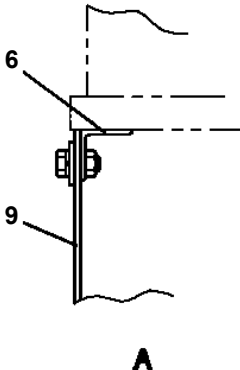

OC-200M-1-15700 LOWER,NISSAN DIESEL ADG-CX4YLNH
PK1330160-01 COVER