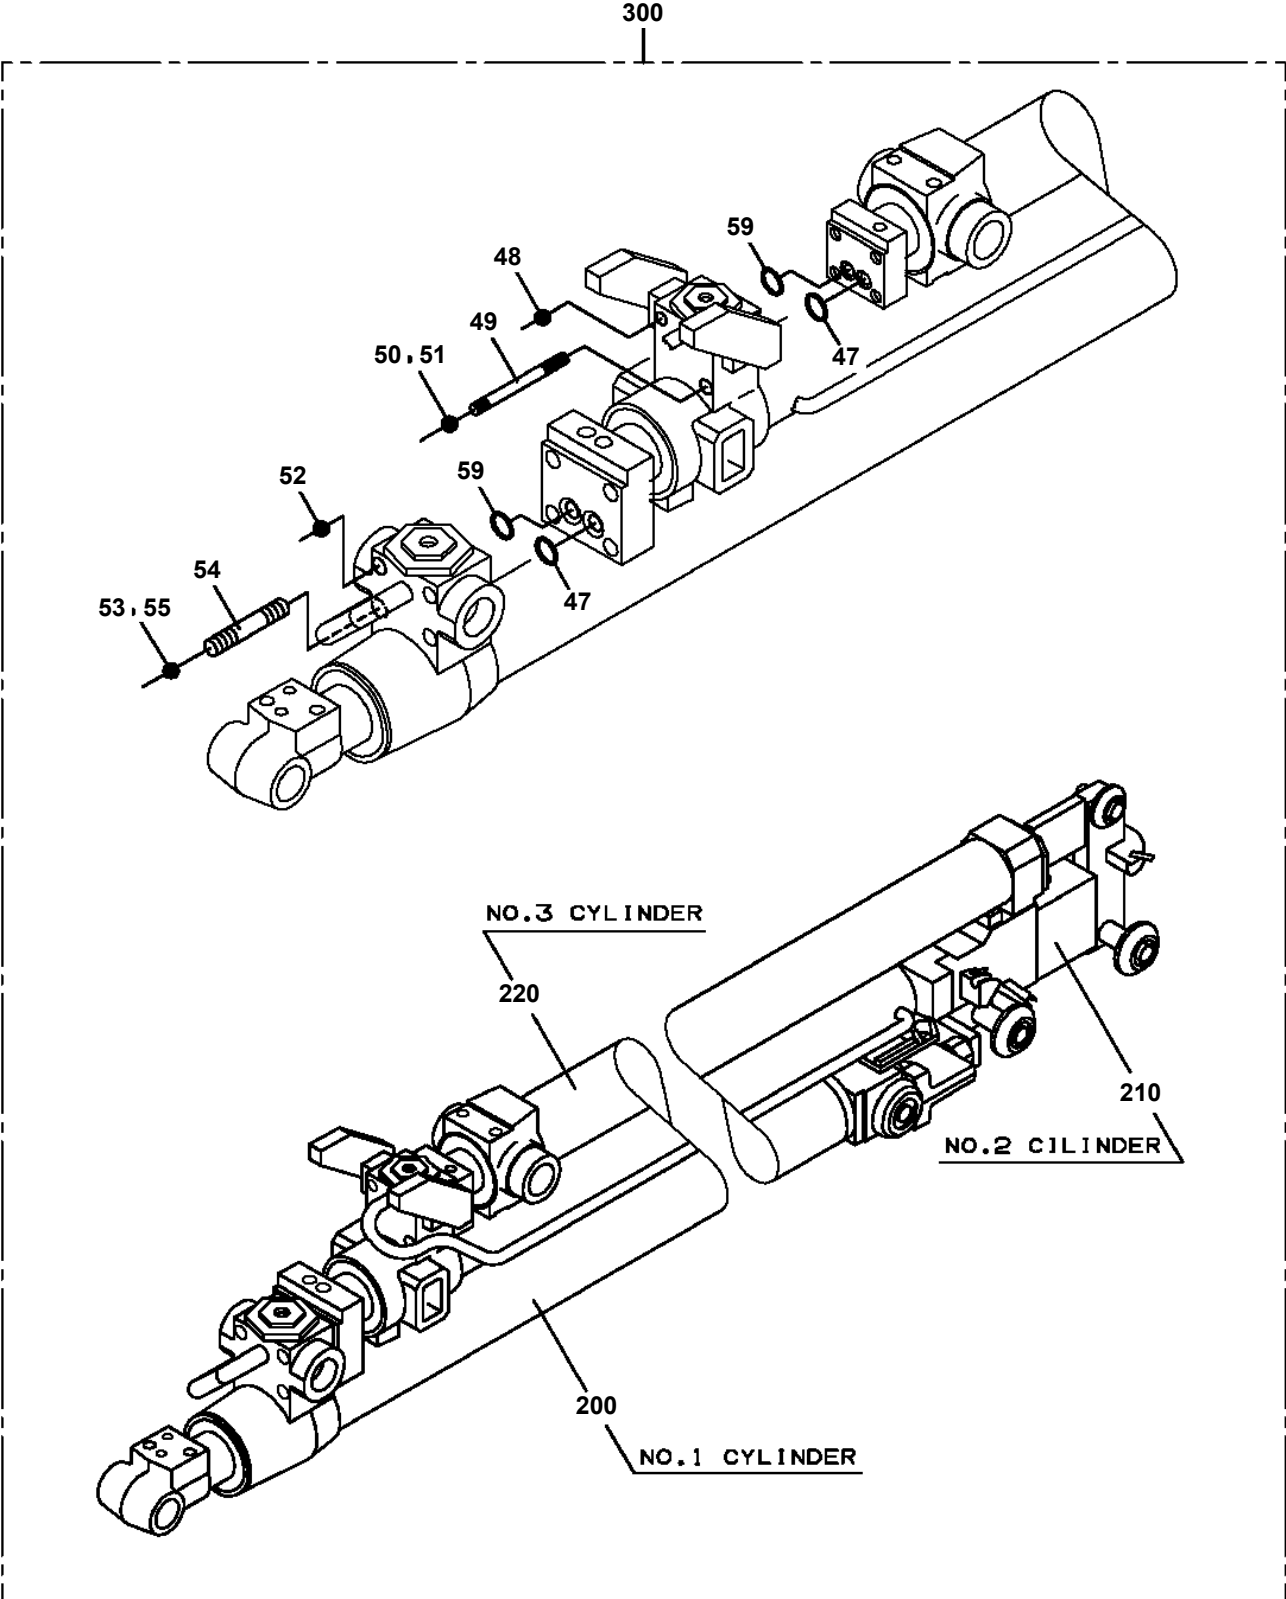

TM-ZR260 31114020451 BOOM/6 SECT.,NAVI.HOOK

PB0000021-02 SYSTEM (ZR260,DOMESTIC)

PB0000029-02 SYSTEM (ZR290,DOMESTIC)

PB0000116-01 SYSTEM (ZR290,AUSTRALIA)

PB0000117-01 SYSTEM (ZR290,TAIWAN)

ASSEMBLY

CLICK HERE TO **DOWNLOAD** THE COMPLETE MANUAL

CLICK HERE TO **DOWNLOAD** THE COMPLETE MANUAL

TM-ZR260 31114020451 BOOM/6 SECT.,NAVI.HOOK
 PC6470047-02 CYLINDER ASSY,TELESCOPING

展開図有
 ILLUSTRATED BREAKDOWN NO. 200 , 210 , 220

TM-ZR260 31114020451 BOOM/6 SECT.,NAVI.HOOK

TM-ZR260 31114020451 BOOM/6 SECT.,NAVI.HOOK

Pos No.	Parts No	Parts Name	Qty	Unit	Technical Data	Serial No (Start)	Serial No (End)	Remarks
1	90191510020	BOLT,HEXAGON SOCKET	8		M10X20			
2	90302041001	WASHER,SPRING	8		10			
3	90303071001	WASHER,PLAIN	4		10			
5	36093865301	SUPPORT ASSY	1					
6	37001008670	SHEAVE ASSY	2					
7	80720105056	PIN,SPRING	1		5X56			
10	36093865700	COVER	2					
15	80500051207	BEARING,BALL	1					
16	36093865600	TRUNNION	1					
21	36090299510	STOPPER ASSY	1					
22	36093865010	HOOK ASSY	1					
32	36093861100	BEARING,BALL	2					
100	36093860000	HOOK (SHEAVE 2 PC'S)	1					

TM-ZR260 31114020451 BOOM/6 SECT.,NAVI.HOOK

Pos No.	Parts No	Parts Name	Qty	Unit	Technical Data	Serial No (Start)	Serial No (End)	Remark
1	36131750000	DETECTOR,BOOM LENGTH	1					
2	90186206010	BOLT,FLANGE	4		M6X10			